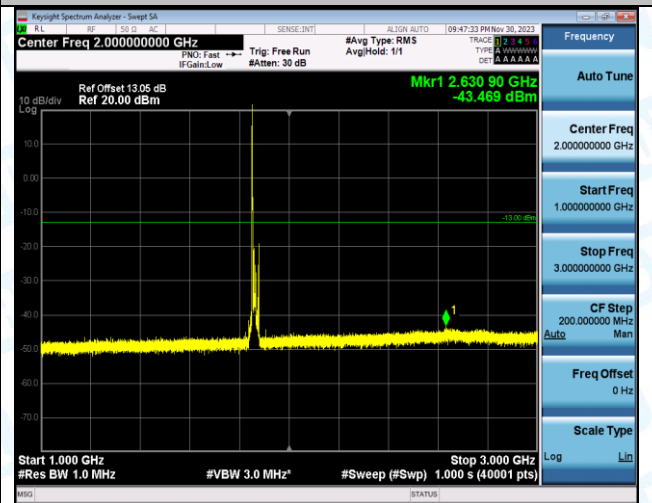

Band2_15MHz_QPSK_18675_1RB#0_0.009~0.15_0.009~0.15

Band2_15MHz_QPSK_18675_1RB#0_0.15~30_0.15~30

Band2_15MHz_QPSK_18675_1RB#0_30~1000_30~1000

Band2_15MHz_QPSK_18675_1RB#0_1000~3000_1000~3000

Band2_15MHz_QPSK_18675_1RB#0_3000~20000_3000~20000