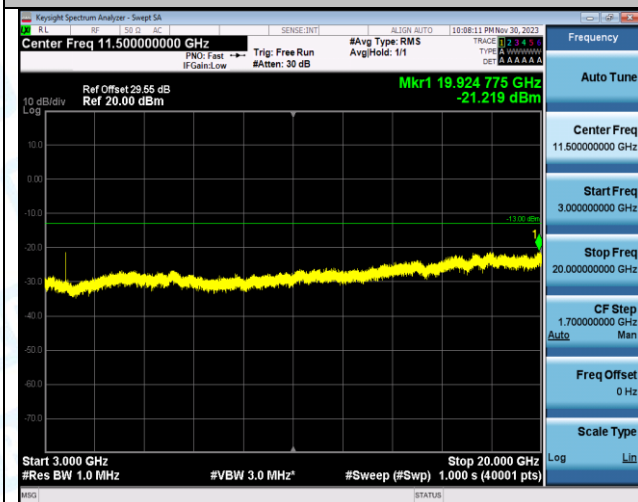

Band2_20MHz_QPSK_18700_1RB#0_3000~20000_3000~20000

Band2_20MHz_16QAM_18700_1RB#0_0.15~30_0.15~30