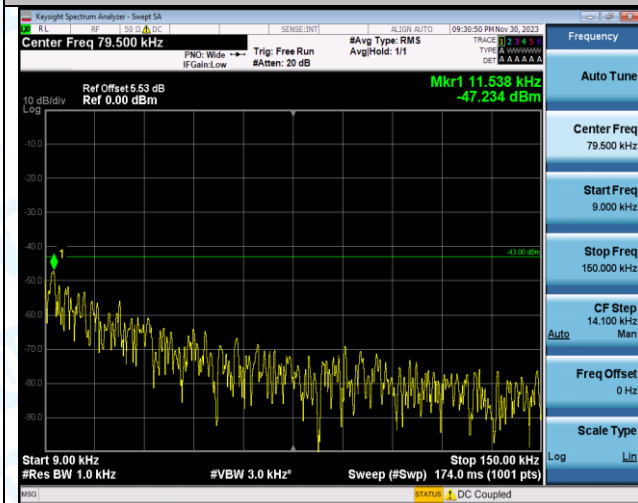

Band2_10MHz_QPSK_19150_1RB#0_0.009~0.15_0.009~0.15

Band2_10MHz_QPSK_19150_1RB#0_0.15~30_0.15~30

Band2_10MHz_QPSK_19150_1RB#0_30~1000_30~1000

Band2_10MHz_QPSK_19150_1RB#0_1000~3000_1000~3000

Band2_10MHz_QPSK_19150_1RB#0_3000~20000_3000~20000