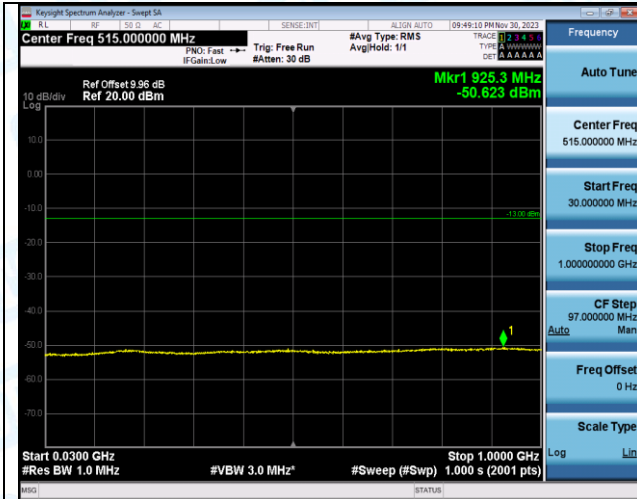

Band2_15MHz_QPSK_18900_1RB#0_0.30-1000_0.30-1000

Band2_15MHz_QPSK_18900_1RB#0_3000~20000_3000~20000