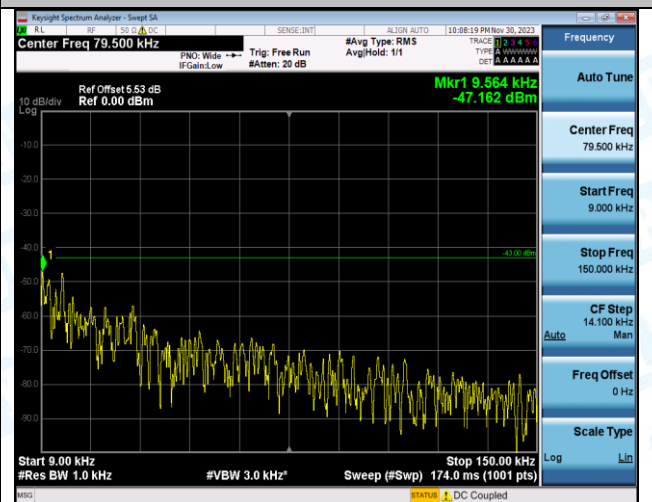

Band2_20MHz_16QAM_18700_1RB#0_0.009~0.15_0.009~0.15

Band2_20MHz_16QAM_18700_1RB#0_30~1000_30~1000