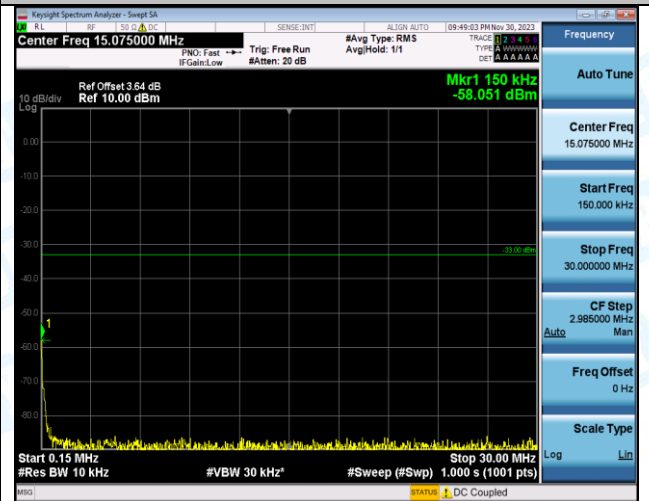

Band2_15MHz_QPSK_18900_1RB#0_0.15-30_0.15-30

Band2_15MHz_QPSK_18900_1RB#0_1000-3000_1000-3000