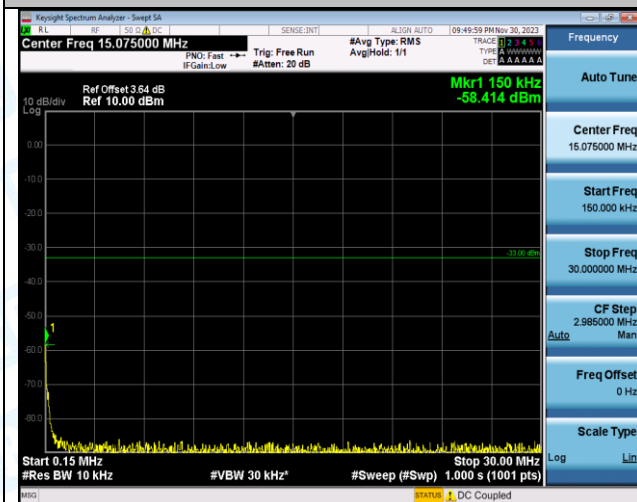

Band2_15MHz_16QAM_18900_1RB#0_0.15~30_0.15~30

Band2_15MHz_16QAM_18900_1RB#0_1000~3000_1000~3000