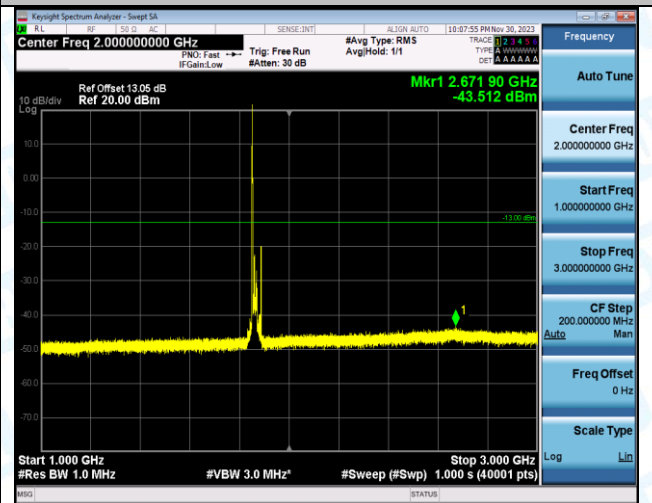

Band2_20MHz_QPSK_18700_1RB#0_0.009~0.15_0.009~0.15

Band2_20MHz_QPSK_18700_1RB#0_0.15~30_0.15~30

Band2_20MHz_QPSK_18700_1RB#0_30~1000_30~1000

Band2_20MHz_QPSK_18700_1RB#0_1000~3000_1000~3000

Band2_20MHz_QPSK_18700_1RB#0_3000~20000_3000~20000