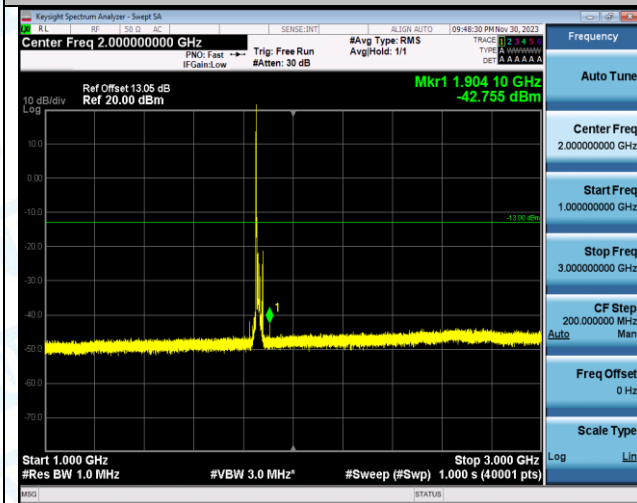

Band2_15MHz_16QAM_18675_1RB#0_0.009~0.15_0.009~0.15

Band2_15MHz_16QAM_18675_1RB#0_0.15~30_0.15~30

Band2_15MHz_16QAM_18675_1RB#0_30~1000_30~1000

Band2_15MHz_16QAM_18675_1RB#0_1000-3000_1000-3000

Band2_15MHz_16QAM_18675_1RB#0_3000-20000_3000-20000