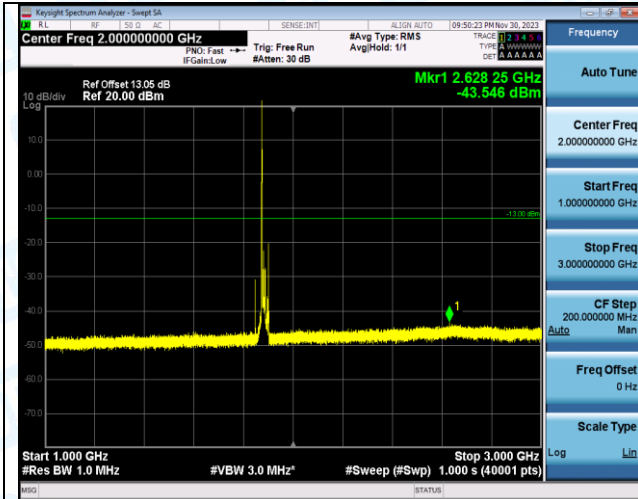

Band2_15MHz_16QAM_18900_1RB#0_0.009~0.15_0.009~0.15

Band2_15MHz_16QAM_18900_1RB#0_0.15~30_0.15~30

Band2_15MHz_16QAM_18900_1RB#0_30~1000_30~1000

Band2_15MHz_16QAM_18900_1RB#0_1000~3000_1000~3000

Band2_15MHz_16QAM_18900_1RB#0_3000~20000_3000~20000