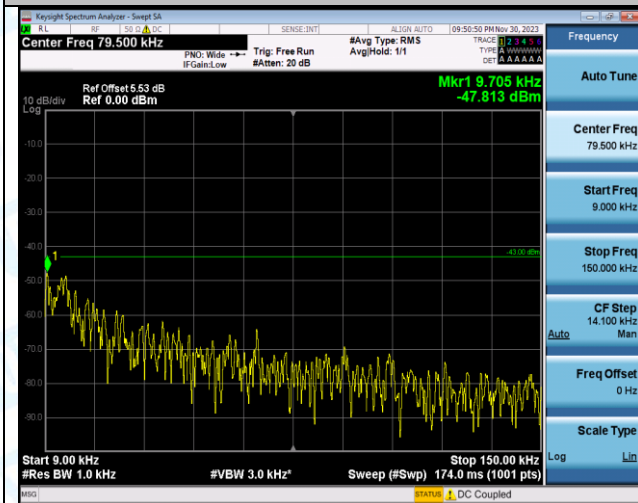

Band2_15MHz_QPSK_19125_1RB#0_0.009~0.15_0.009~0.15

Band2_15MHz_QPSK_19125_1RB#0_30~1000_30~1000