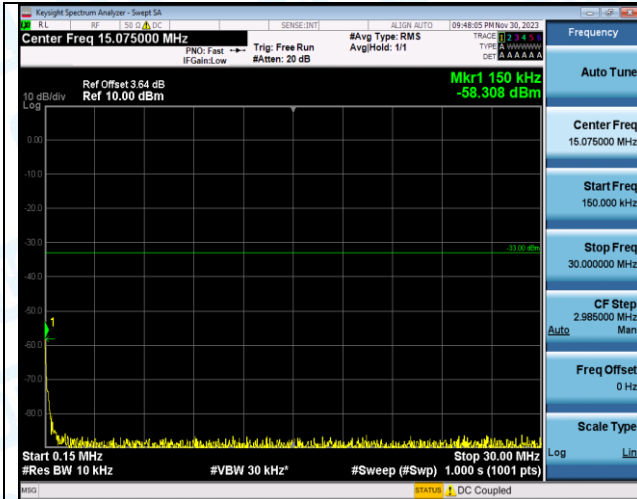

Band2_15MHz_16QAM_18675_1RB#0_0.15~30_0.15~30

Band2_15MHz_16QAM_18675_1RB#0_1000-3000_1000-3000