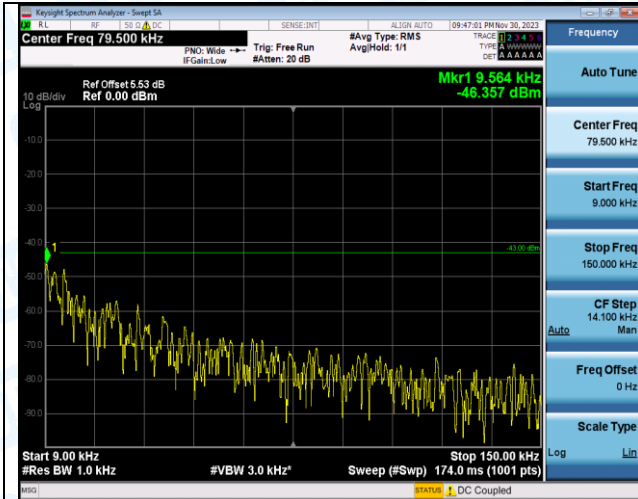

Band2_15MHz_QPSK_18675_1RB#0_0.009~0.15_0.009~0.15

Band2_15MHz_QPSK_18675_1RB#0_30~1000_30~1000