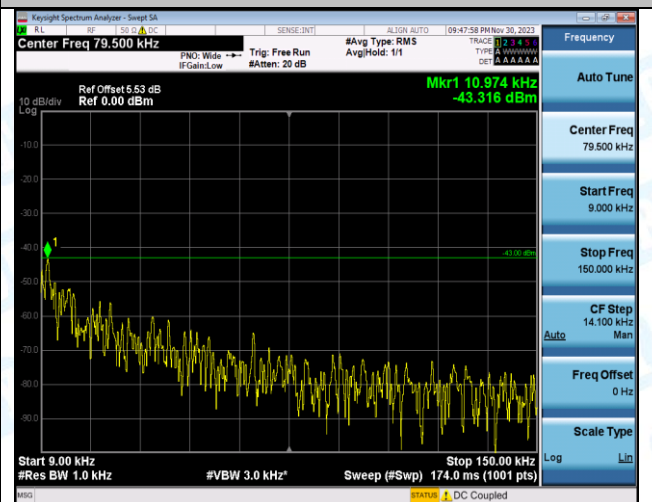

Band2_15MHz_16QAM_18675_1RB#0_0.009~0.15_0.009~0.15

Band2_15MHz_16QAM_18675_1RB#0_30~1000_30~1000