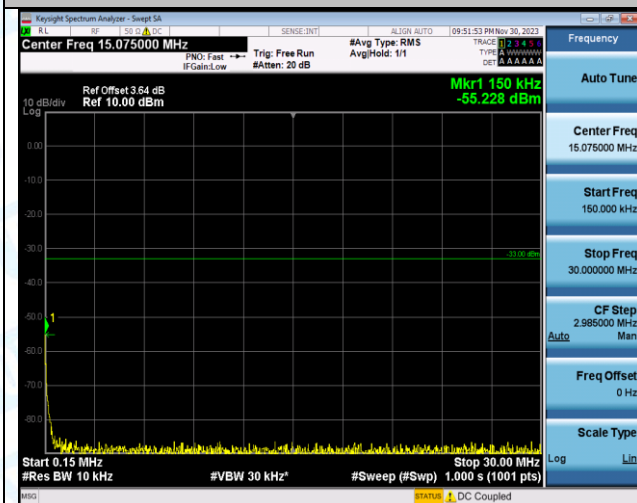

Band2_15MHz_16QAM_19125_1RB#0_0.15~30_0.15~30

Band2_15MHz_16QAM_19125_1RB#0_1000~3000_1000~3000