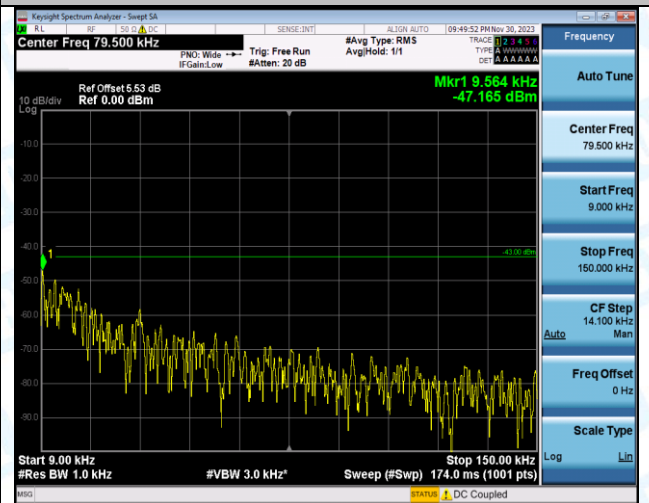

Band2_15MHz_16QAM_18900_1RB#0_0.009~0.15_0.009~0.15

Band2_15MHz_16QAM_18900_1RB#0_30~1000_30~1000