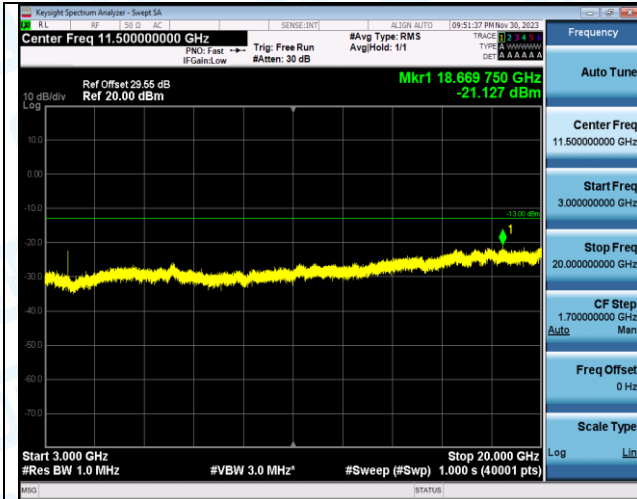

Band2_15MHz_QPSK_19125_1RB#0_3000~20000_3000~20000

Band2_15MHz_16QAM_19125_1RB#0_0.15~30_0.15~30