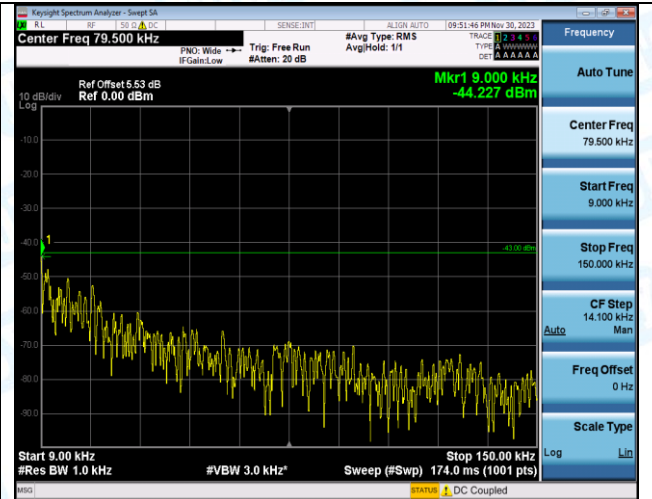

Band2_15MHz_16QAM_19125_1RB#0_0.009~0.15_0.009~0.15

Band2_15MHz_16QAM_19125_1RB#0_30~1000_30~1000