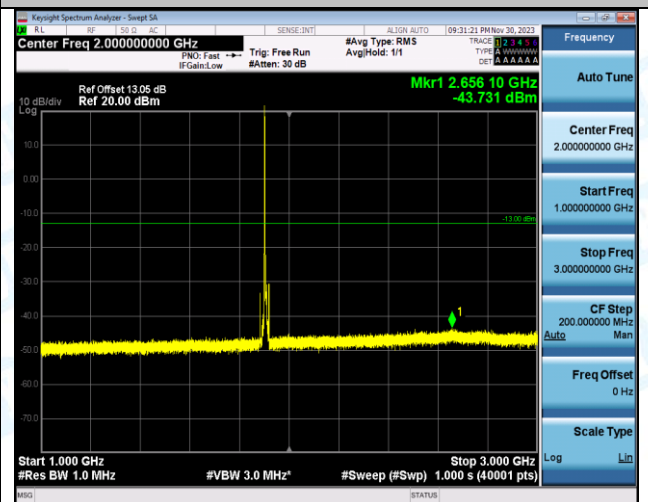

Band2_10MHz_QPSK_19150_1RB#0_0.009~0.15_0.009~0.15

Band2_10MHz_QPSK_19150_1RB#0_0.15~30_0.15~30

Band2_10MHz_QPSK_19150_1RB#0_30~1000_30~1000

Band2_10MHz_QPSK_19150_1RB#0_1000~3000_1000~3000

Band2_10MHz_QPSK_19150_1RB#0_3000~20000_3000~20000