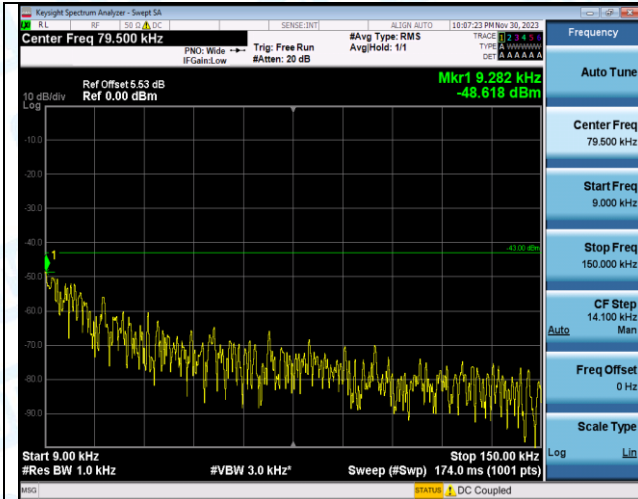

Band2_20MHz_QPSK_18700_1RB#0_0.009~0.15_0.009~0.15

Band2_20MHz_QPSK_18700_1RB#0_30~1000_30~1000