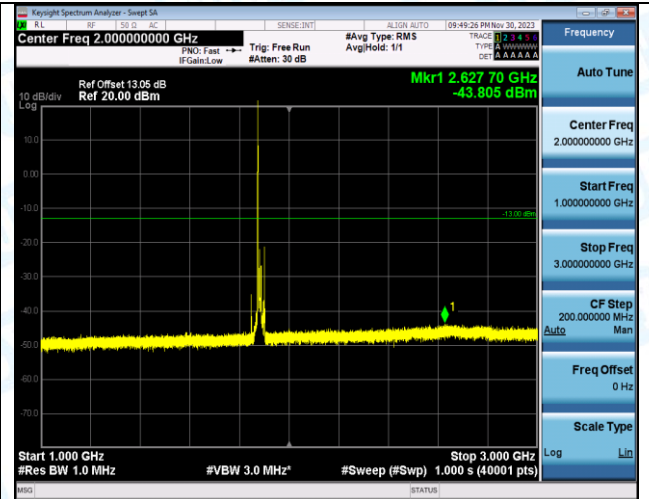

Band2_15MHz_QPSK_18900_1RB#0_1000-3000_1000-3000

Band2_15MHz_16QAM_18900_1RB#0_0.009~0.15_0.009~0.15