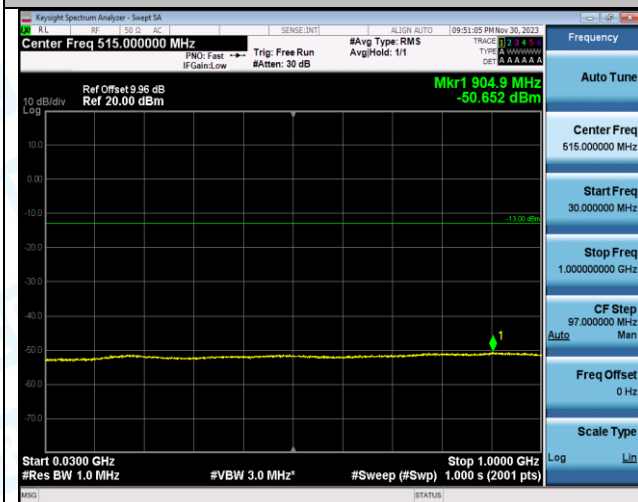

Band2_15MHz_QPSK_19125_1RB#0_0.009~0.15_0.009~0.15

Band2_15MHz_QPSK_19125_1RB#0_0.15~30_0.15~30

Band2_15MHz_QPSK_19125_1RB#0_30~1000_30~1000

Band2_15MHz_QPSK_19125_1RB#0_1000~3000_1000~3000

Band2_15MHz_QPSK_19125_1RB#0_3000~20000_3000~20000