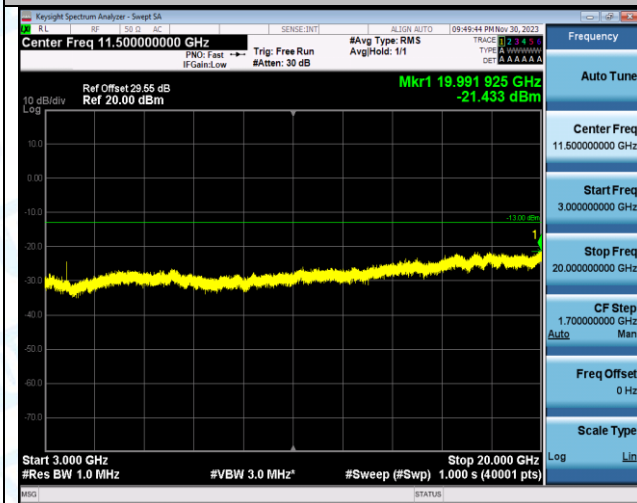

Band2_15MHz_QPSK_18900_1RB#0_3000~20000_3000~20000

Band2_15MHz_16QAM_18900_1RB#0_0.15~30_0.15~30