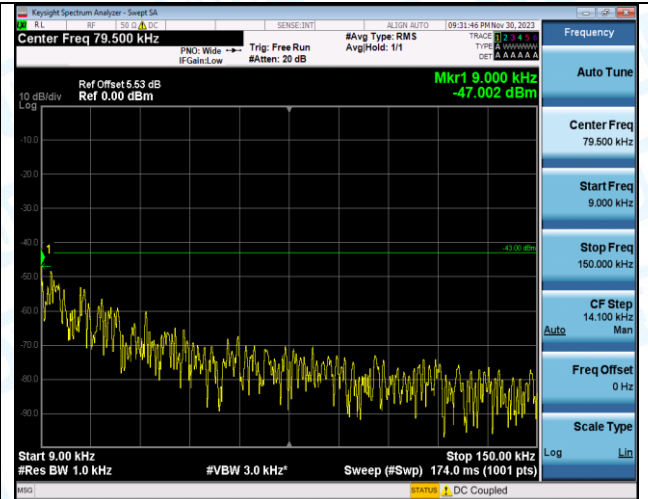

Band2_10MHz_16QAM_19150_1RB#0_0.009~0.15_0.009~0.15

Band2_10MHz_16QAM_19150_1RB#0_30~1000_30~1000