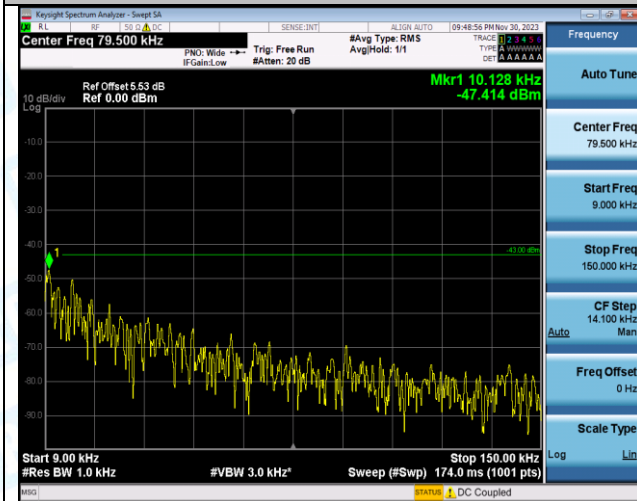

Band2_15MHz_QPSK_18900_1RB#0_0.009-0.15_0.009-0.15

Band2_15MHz_QPSK_18900_1RB#0_0.30-1000_0.30-1000