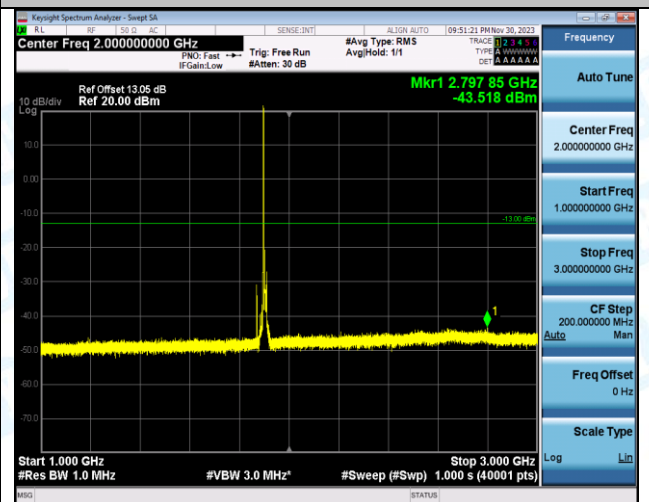

Band2_15MHz_QPSK_19125_1RB#0_0.009~0.15_0.009~0.15

Band2_15MHz_QPSK_19125_1RB#0_0.15~30_0.15~30

Band2_15MHz_QPSK_19125_1RB#0_30~1000_30~1000

Band2_15MHz_QPSK_19125_1RB#0_1000~3000_1000~3000

Band2_15MHz_QPSK_19125_1RB#0_3000~20000_3000~20000