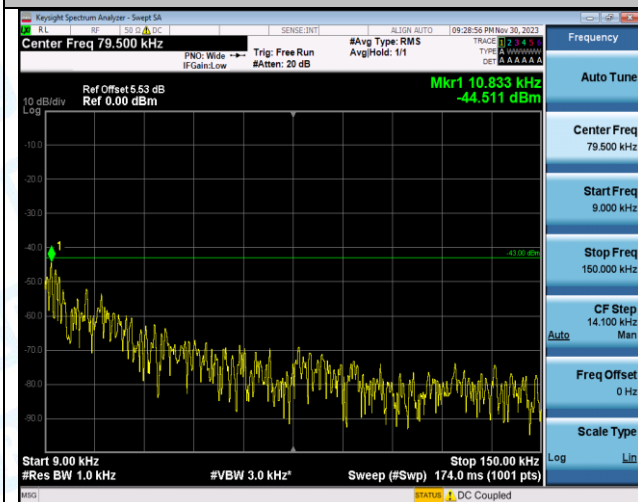

Band2\_10MHz\_16QAM\_18650\_1RB#0\_1000-3000\_1000-3000

Band2\_10MHz\_16QAM\_18650\_1RB#0\_3000-20000\_3000-20000

Band2\_10MHz\_QPSK\_18900\_1RB#0\_0.009-0.15\_0.009-0.15

Band2\_10MHz\_QPSK\_18900\_1RB#0\_0.15-30\_0.15-30