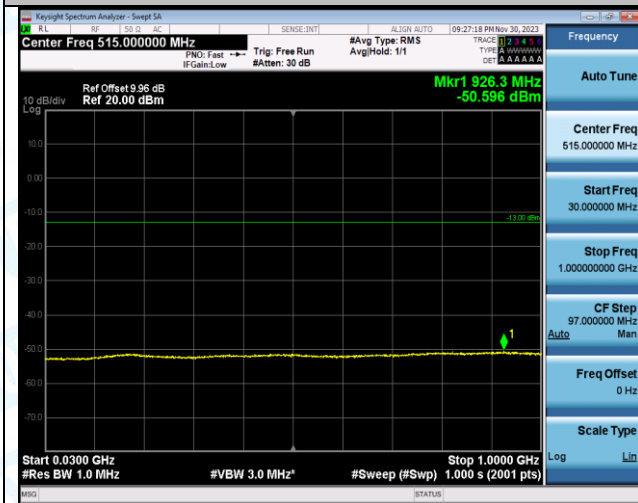

Band2\_10MHz\_QPSK\_18650\_1RB#0\_0.009~0.15\_0.009~0.15

Band2\_10MHz\_QPSK\_18650\_1RB#0\_0.15~30\_0.15~30

Band2\_10MHz\_QPSK\_18650\_1RB#0\_30~1000\_30~1000

Band2\_10MHz\_QPSK\_18650\_1RB#0\_1000~3000\_1000~3000