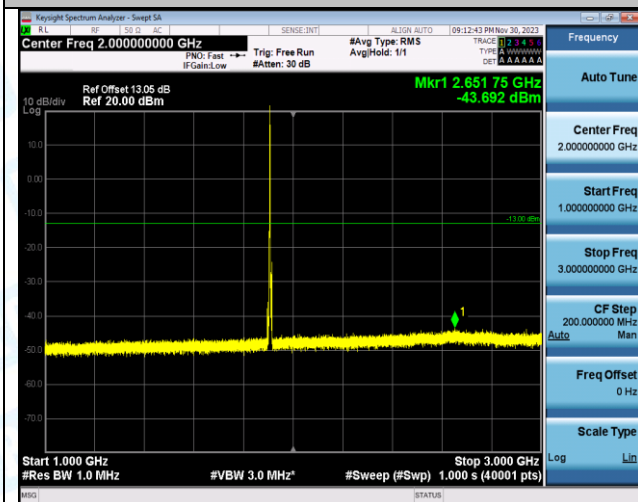

Band2\_5MHz\_16QAM\_19175\_1RB#0\_0.15~30\_0.15~30

Band2\_5MHz\_16QAM\_19175\_1RB#0\_30~1000\_30~1000

Band2\_5MHz\_16QAM\_19175\_1RB#0\_1000~3000\_1000~3000

Band2\_5MHz\_16QAM\_19175\_1RB#0\_3000~20000\_3000~20000