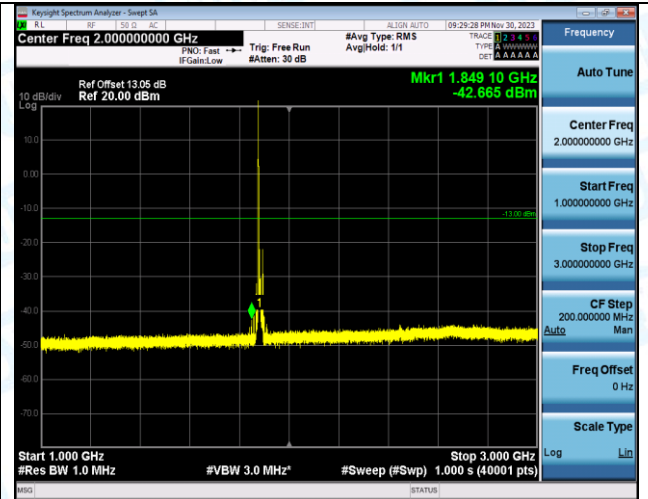

Band2_10MHz_QPSK_18900_1RB#0_1000-3000_1000-3000

Band2_10MHz_16QAM_18900_1RB#0_0.009~0.15_0.009~0.15