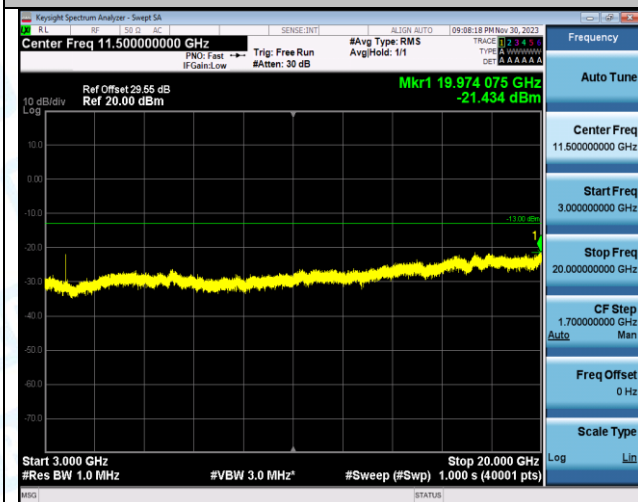

Band2\_5MHz\_QPSK\_18625\_1RB#0\_30~1000\_30~1000

Band2\_5MHz\_QPSK\_18625\_1RB#0\_1000~3000\_1000~3000

Band2\_5MHz\_QPSK\_18625\_1RB#0\_3000~20000\_3000~20000

Band2\_5MHz\_16QAM\_18625\_1RB#0\_0.009~0.15\_0.009~0.15

Band2\_5MHz\_16QAM\_18625\_1RB#0\_0.15~30\_0.15~30

Band2\_5MHz\_16QAM\_18625\_1RB#0\_30~1000\_30~1000

Band2\_5MHz\_16QAM\_18625\_1RB#0\_1000-3000\_1000-3000

Band2\_5MHz\_16QAM\_18625\_1RB#0\_3000-20000\_3000-20000