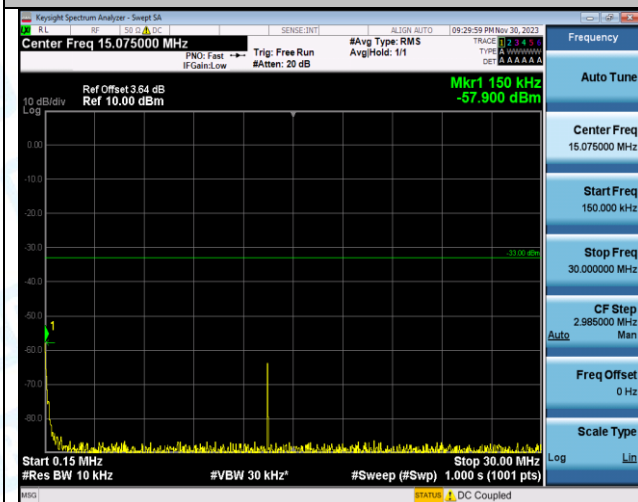

Band2_10MHz_16QAM_18900_1RB#0_0.15~30_0.15~30

Band2_10MHz_16QAM_18900_1RB#0_1000~3000_1000~3000