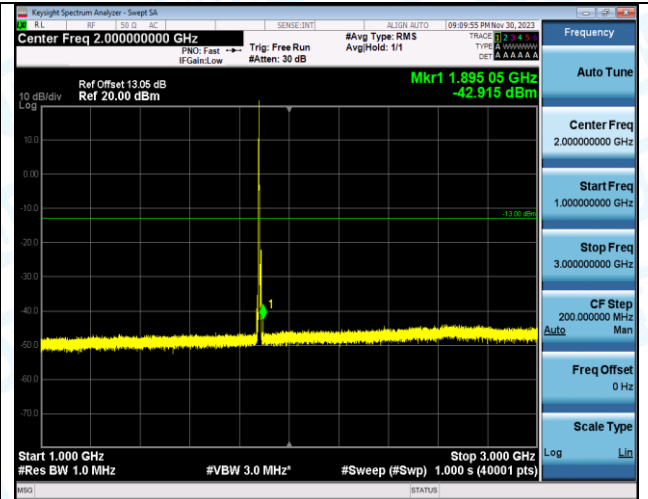

Band2_5MHz_QPSK_18900_1RB#0_1000-3000_1000-3000

Band2_5MHz_16QAM_18900_1RB#0_0.009~0.15_0.009~0.15