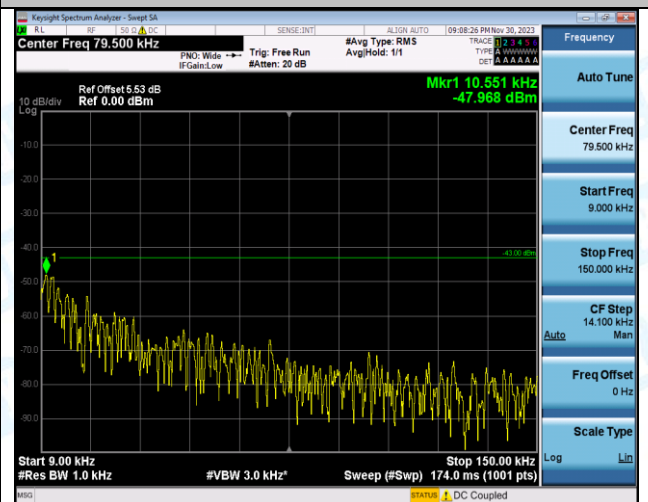

Band2_5MHz_16QAM_18625_1RB#0_0.009~0.15_0.009~0.15

Band2_5MHz_16QAM_18625_1RB#0_30~1000_30~1000