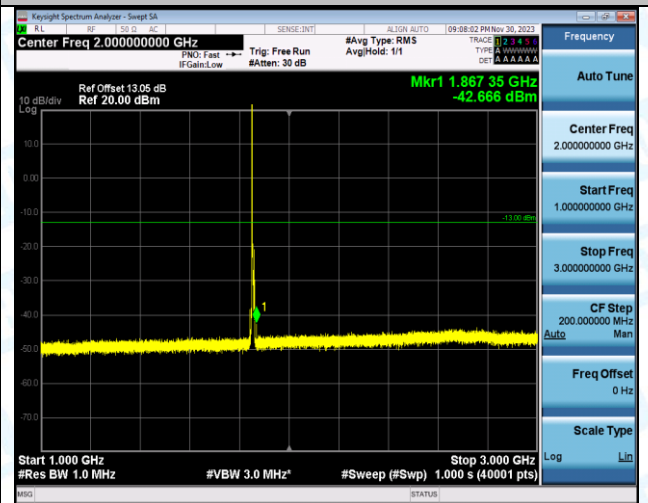

Band2\_5MHz\_QPSK\_18625\_1RB#0\_30~1000\_30~1000

Band2\_5MHz\_QPSK\_18625\_1RB#0\_1000~3000\_1000~3000

Band2\_5MHz\_QPSK\_18625\_1RB#0\_3000~20000\_3000~20000

Band2\_5MHz\_16QAM\_18625\_1RB#0\_0.009~0.15\_0.009~0.15

Band2\_5MHz\_16QAM\_18625\_1RB#0\_0.15~30\_0.15~30

Band2\_5MHz\_16QAM\_18625\_1RB#0\_30~1000\_30~1000

Band2\_5MHz\_16QAM\_18625\_1RB#0\_1000-3000\_1000-3000

Band2\_5MHz\_16QAM\_18625\_1RB#0\_3000-20000\_3000-20000