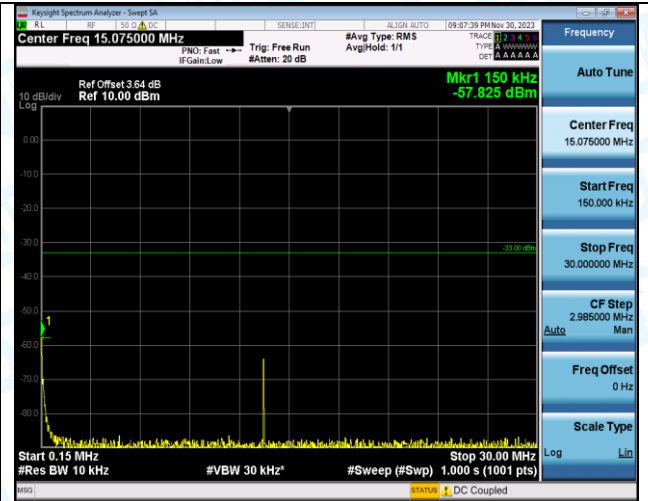

Band2\_5MHz\_QPSK\_18625\_1RB#0\_30~1000\_30~1000

Band2\_5MHz\_QPSK\_18625\_1RB#0\_1000~3000\_1000~3000

Band2\_5MHz\_QPSK\_18625\_1RB#0\_3000~20000\_3000~20000

Band2\_5MHz\_16QAM\_18625\_1RB#0\_0.009~0.15\_0.009~0.15

Band2\_5MHz\_16QAM\_18625\_1RB#0\_0.15~30\_0.15~30

Band2\_5MHz\_16QAM\_18625\_1RB#0\_30~1000\_30~1000

Band2\_5MHz\_16QAM\_18625\_1RB#0\_1000-3000\_1000-3000

Band2\_5MHz\_16QAM\_18625\_1RB#0\_3000-20000\_3000-20000