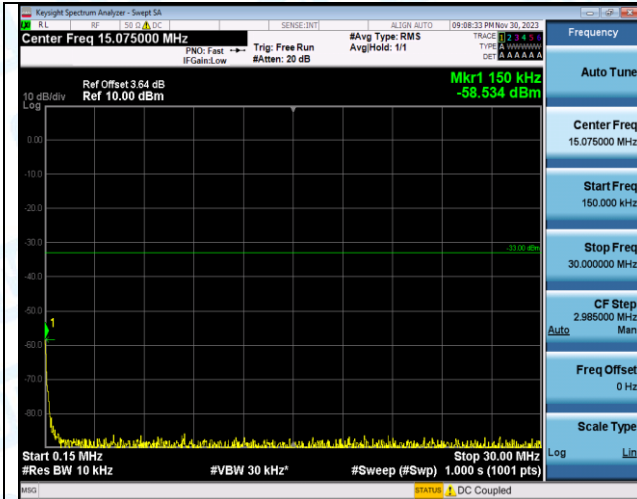

Band2\_5MHz\_QPSK\_18625\_1RB#0\_30~1000\_30~1000

Band2\_5MHz\_QPSK\_18625\_1RB#0\_1000~3000\_1000~3000

Band2\_5MHz\_QPSK\_18625\_1RB#0\_3000~20000\_3000~20000

Band2\_5MHz\_16QAM\_18625\_1RB#0\_0.009~0.15\_0.009~0.15

Band2\_5MHz\_16QAM\_18625\_1RB#0\_0.15~30\_0.15~30

Band2\_5MHz\_16QAM\_18625\_1RB#0\_30~1000\_30~1000

Band2\_5MHz\_16QAM\_18625\_1RB#0\_1000-3000\_1000-3000

Band2\_5MHz\_16QAM\_18625\_1RB#0\_3000-20000\_3000-20000