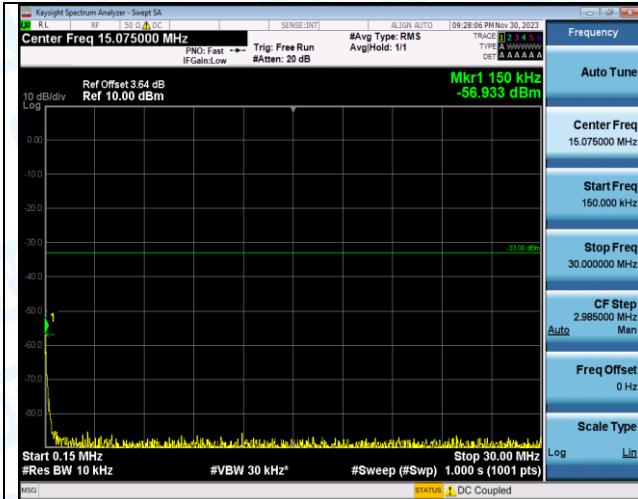

Band2\_10MHz\_QPSK\_18650\_1RB#0\_3000~20000\_3000~20000

Band2\_10MHz\_16QAM\_18650\_1RB#0\_0.009~0.15\_0.009~0.15

Band2\_10MHz\_16QAM\_18650\_1RB#0\_0.15~30\_0.15~30

Band2\_10MHz\_16QAM\_18650\_1RB#0\_30~1000\_30~1000