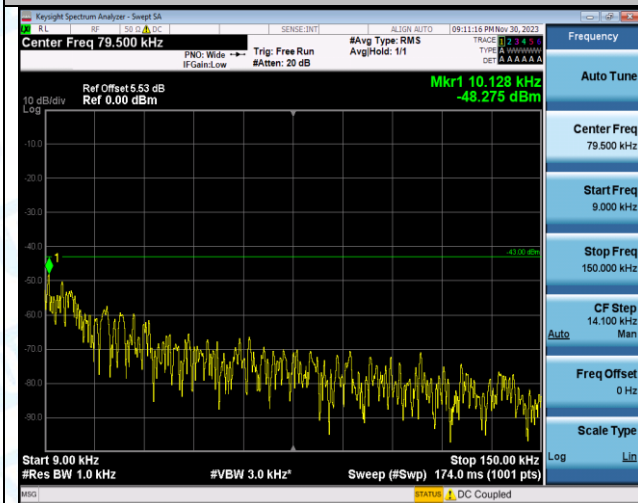

Band2\_5MHz\_16QAM\_18900\_1RB#0\_1000~3000\_1000~3000

Band2\_5MHz\_16QAM\_18900\_1RB#0\_3000~20000\_3000~20000

Band2\_5MHz\_QPSK\_19175\_1RB#0\_0.009-0.15\_0.009-0.15

Band2\_5MHz\_QPSK\_19175\_1RB#0\_0.15-30\_0.15-30