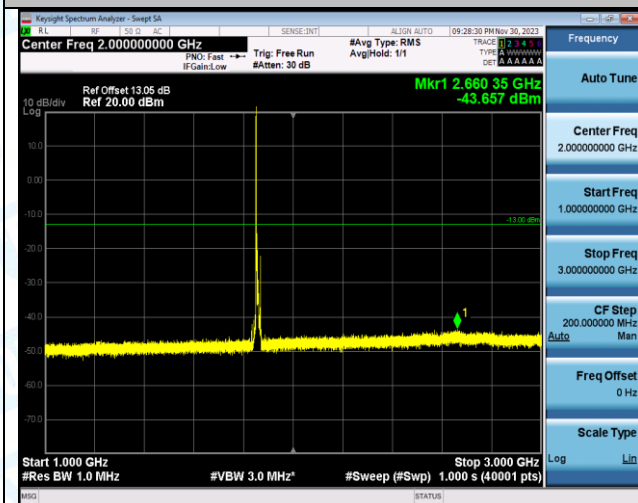

Band2_10MHz_16QAM_18650_1RB#0_1000-3000_1000-3000

Band2_10MHz_QPSK_18900_1RB#0_0.009-0.15_0.009-0.15