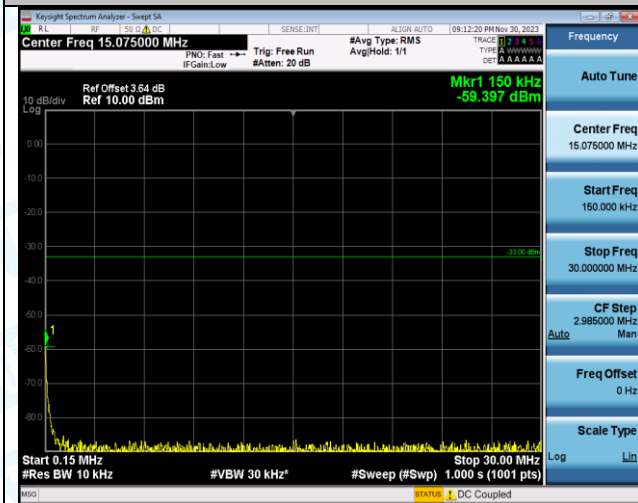

Band2_5MHz_16QAM_19175_1RB#0_0.15~30_0.15~30

Band2_5MHz_16QAM_19175_1RB#0_1000~3000_1000~3000