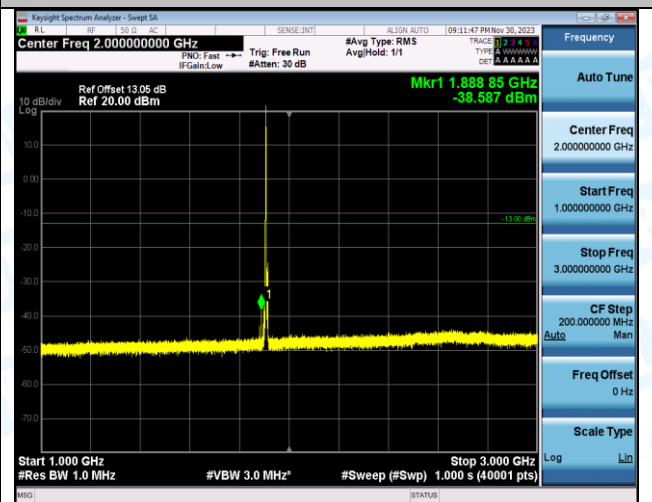

Band2_5MHz_QPSK_19175_1RB#0_1000-3000_1000-3000

Band2_5MHz_16QAM_19175_1RB#0_0.009-0.15_0.009-0.15