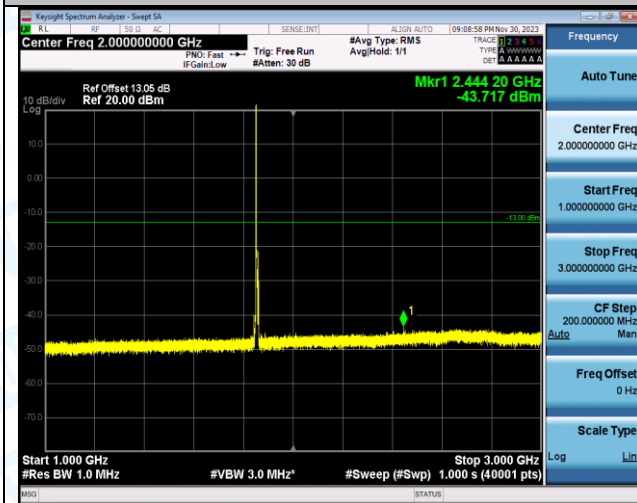

Band2\_5MHz\_16QAM\_18625\_1RB#0\_0.15~30\_0.15~30

Band2\_5MHz\_16QAM\_18625\_1RB#0\_30~1000\_30~1000

Band2\_5MHz\_16QAM\_18625\_1RB#0\_1000-3000\_1000-3000

Band2\_5MHz\_16QAM\_18625\_1RB#0\_3000-20000\_3000-20000