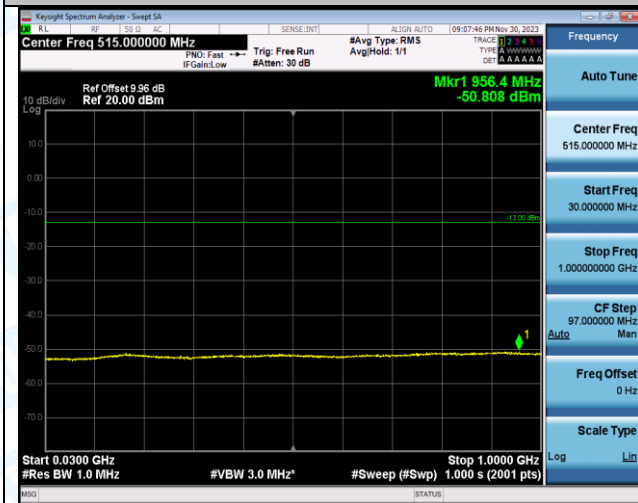

Band2\_5MHz\_QPSK\_18625\_1RB#0\_30~1000\_30~1000

Band2\_5MHz\_QPSK\_18625\_1RB#0\_1000~3000\_1000~3000

Band2\_5MHz\_QPSK\_18625\_1RB#0\_3000~20000\_3000~20000

Band2\_5MHz\_16QAM\_18625\_1RB#0\_0.009~0.15\_0.009~0.15

Band2\_5MHz\_16QAM\_18625\_1RB#0\_0.15~30\_0.15~30

Band2\_5MHz\_16QAM\_18625\_1RB#0\_30~1000\_30~1000

Band2\_5MHz\_16QAM\_18625\_1RB#0\_1000-3000\_1000-3000

Band2\_5MHz\_16QAM\_18625\_1RB#0\_3000-20000\_3000-20000