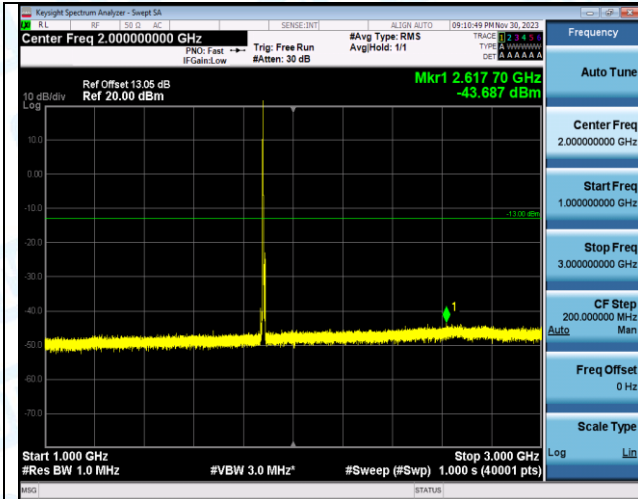

Band2_5MHz_16QAM_18900_1RB#0_1000~3000_1000~3000

Band2_5MHz_QPSK_19175_1RB#0_0.009-0.15_0.009-0.15