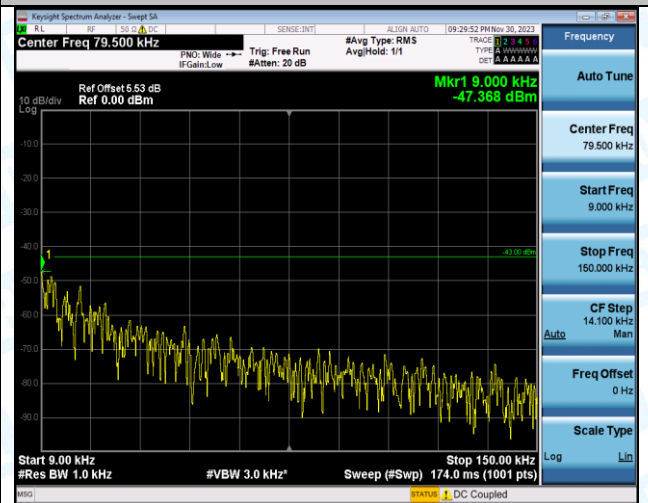

Band2_10MHz_16QAM_18900_1RB#0_0.009~0.15_0.009~0.15

Band2_10MHz_16QAM_18900_1RB#0_30~1000_30~1000