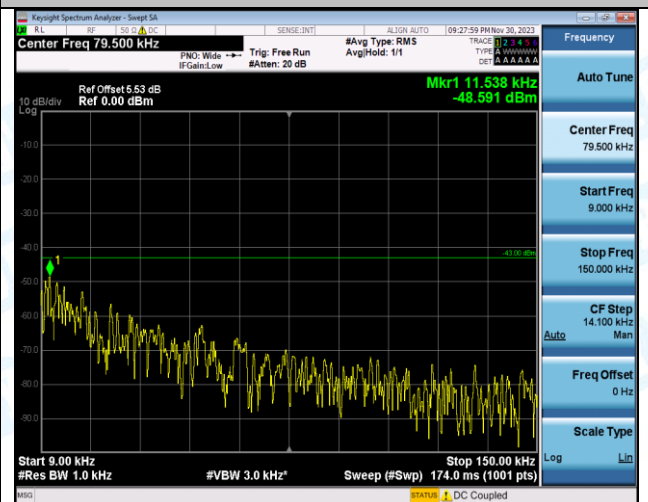

Band2_10MHz_16QAM_18650_1RB#0_0.009~0.15_0.009~0.15

Band2_10MHz_16QAM_18650_1RB#0_30~1000_30~1000