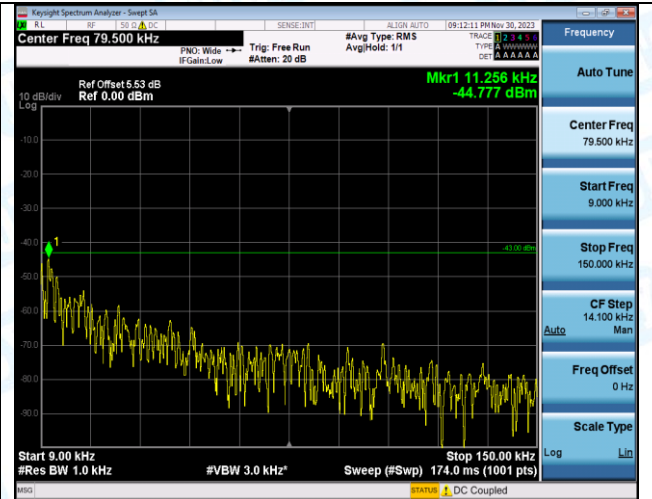

Band2_5MHz_16QAM_19175_1RB#0_0.009-0.15_0.009-0.15

Band2_5MHz_16QAM_19175_1RB#0_30~1000_30~1000