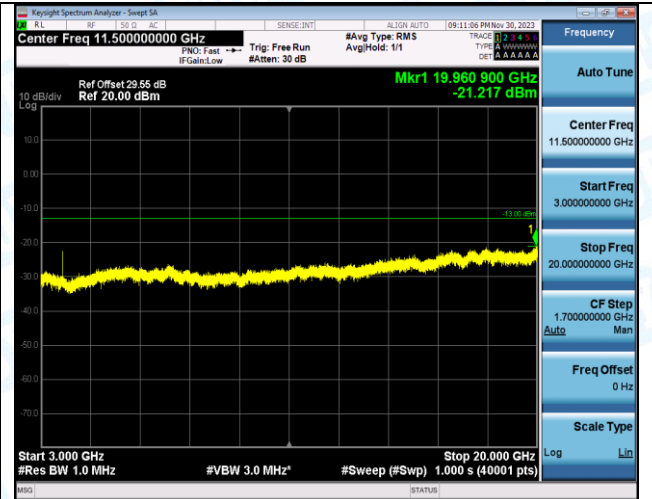

Band2_5MHz_16QAM_18900_1RB#0_3000~20000_3000~20000

Band2_5MHz_QPSK_19175_1RB#0_0.15-30_0.15-30