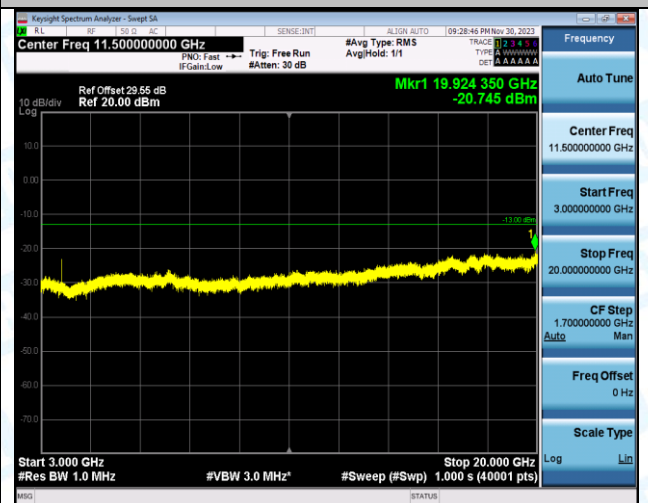

Band2_10MHz_16QAM_18650_1RB#0_3000-20000_3000-20000

Band2_10MHz_QPSK_18900_1RB#0_0.15-30_0.15-30