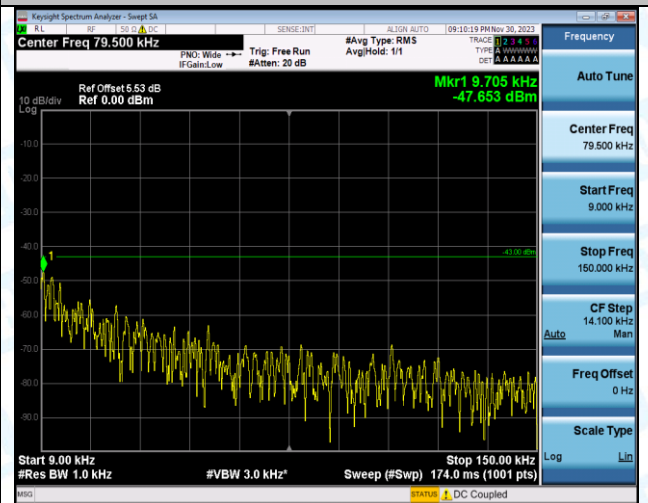

Band2_5MHz_16QAM_18900_1RB#0_0.009~0.15_0.009~0.15

Band2_5MHz_16QAM_18900_1RB#0_30~1000_30~1000