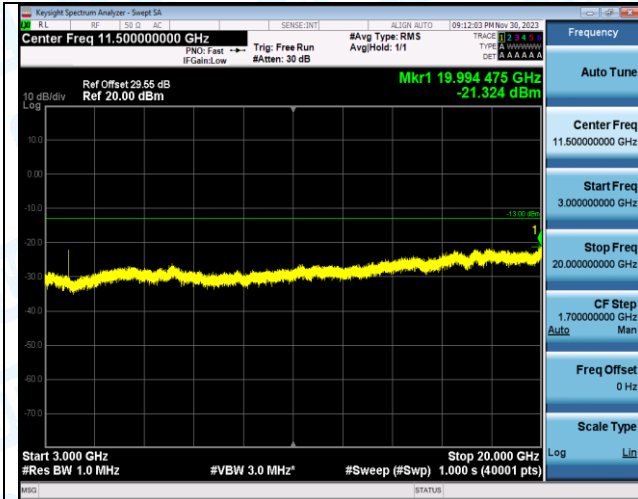

Band2\_5MHz\_QPSK\_19175\_1RB#0\_30-1000\_30-1000

Band2\_5MHz\_QPSK\_19175\_1RB#0\_1000-3000\_1000-3000

Band2\_5MHz\_QPSK\_19175\_1RB#0\_3000-20000\_3000-20000

Band2\_5MHz\_16QAM\_19175\_1RB#0\_0.009-0.15\_0.009-0.15