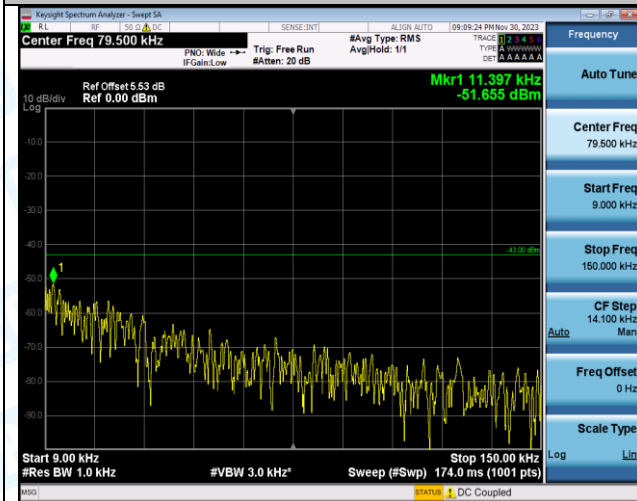

Band2_5MHz_QPSK_18900_1RB#0_0.009-0.15_0.009-0.15

Band2_5MHz_QPSK_18900_1RB#0_30-1000_30-1000