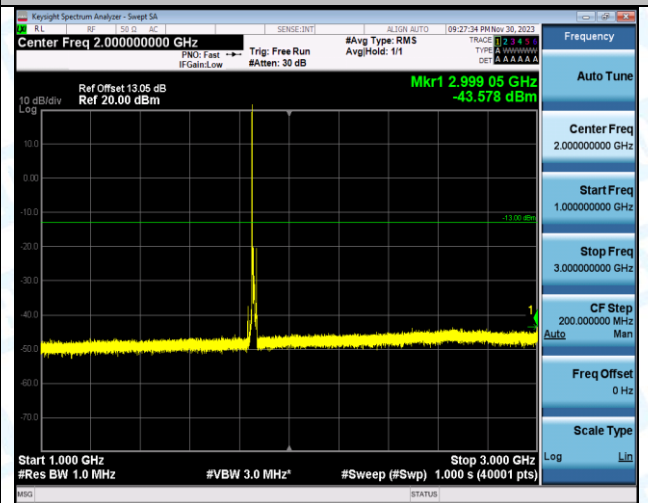

Band2_10MHz_QPSK_18650_1RB#0_1000~3000_1000~3000

Band2_10MHz_16QAM_18650_1RB#0_0.009~0.15_0.009~0.15