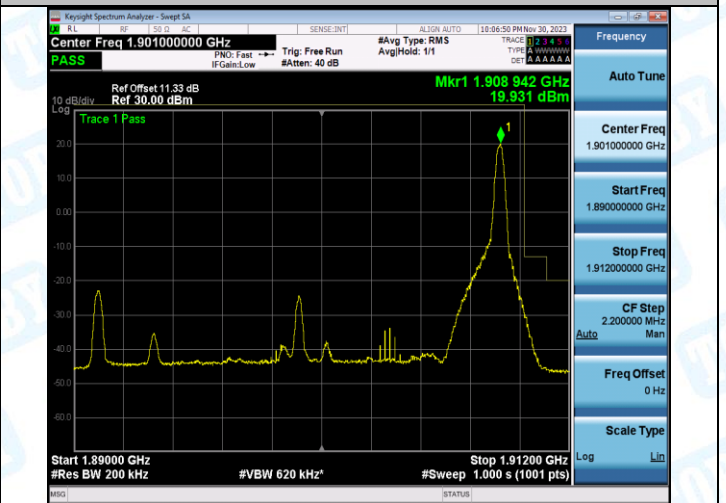

Band2_20MHz_QPSK_19100_1RB#0

Band2_20MHz_16QAM_19100_1RB#0

Band2_20MHz_QPSK_19100_1RB#99

Band2_20MHz_16QAM_19100_1RB#99

Band2_20MHz_QPSK_19100_100RB#0

Band2_20MHz_16QAM_19100_100RB#0

5. Conducted Spurious Emission