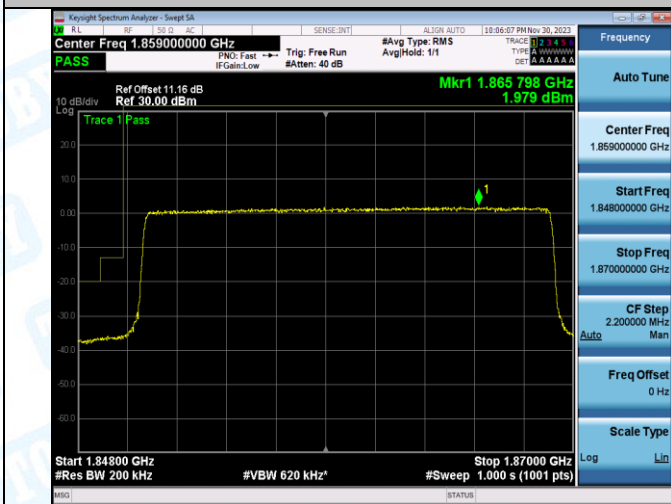

Band2_20MHz_QPSK_19100_1RB#0

Band2_20MHz_16QAM_19100_1RB#0

Band2_20MHz_QPSK_19100_1RB#99

Band2_20MHz_16QAM_19100_1RB#99

Band2_20MHz_QPSK_19100_100RB#0

Band2_20MHz_16QAM_19100_100RB#0

5. Conducted Spurious Emission