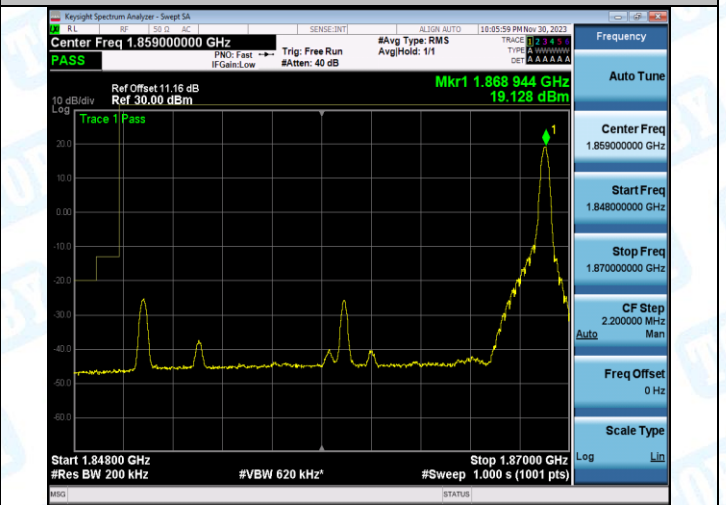

Band2_20MHz_16QAM_18700_1RB#99

Band2_20MHz_16QAM_18700_100RB#0