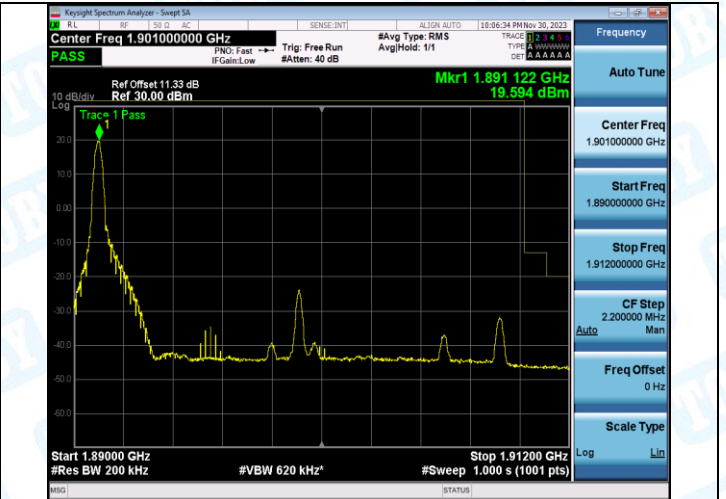

Band2_20MHz_QPSK_19100_1RB#0

Band2_20MHz_16QAM_19100_1RB#0

Band2_20MHz_QPSK_19100_1RB#99

Band2_20MHz_16QAM_19100_1RB#99

Band2_20MHz_QPSK_19100_100RB#0

Band2_20MHz_16QAM_19100_100RB#0

5. Conducted Spurious Emission