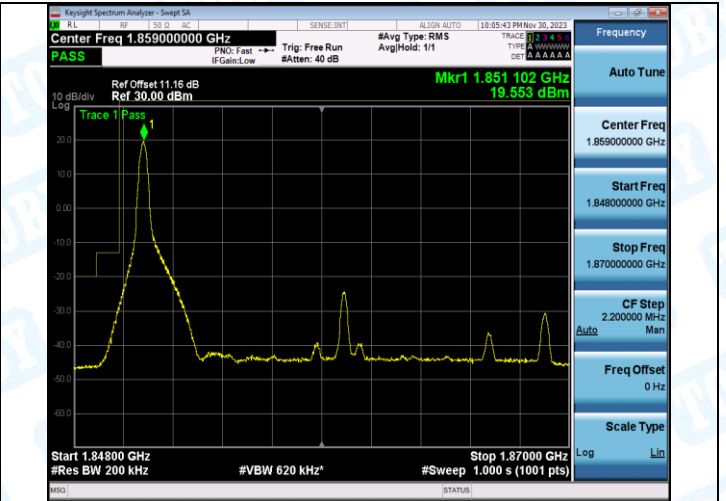

Band2_20MHz_16QAM_18700_1RB#0

Band2_20MHz_16QAM_18700_1RB#99