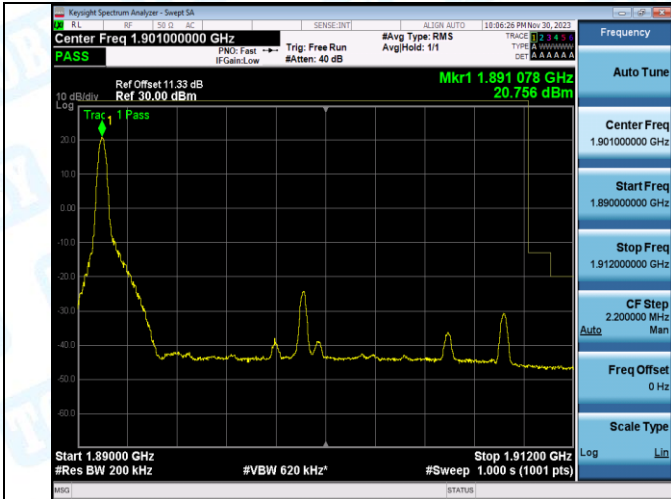

Band2_20MHz_QPSK_19100_1RB#0

Band2_20MHz_16QAM_19100_1RB#0

Band2_20MHz_QPSK_19100_1RB#99

Band2_20MHz_16QAM_19100_1RB#99

Band2_20MHz_QPSK_19100_100RB#0

Band2_20MHz_16QAM_19100_100RB#0

5. Conducted Spurious Emission