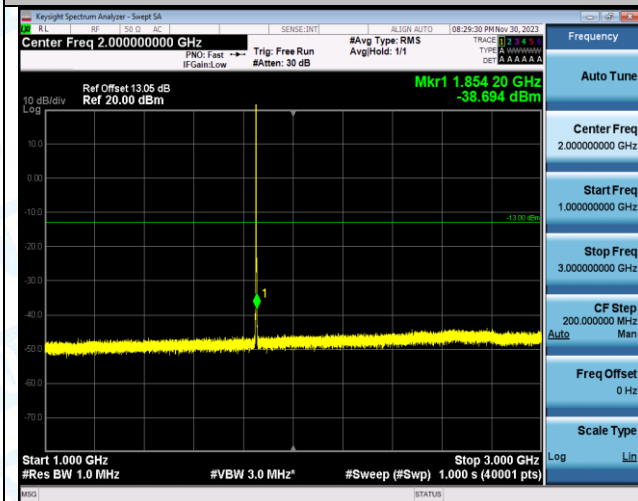

Test Graphs

Band2_1.4MHz_16QAM_18607_1RB#0_1000~3000_1000~3000

Band2_1.4MHz_16QAM_18607_1RB#0_3000~20000_3000~20000

Band2_1.4MHz_QPSK_18900_1RB#0_0.009~0.15_0.009~0.15

Band2_1.4MHz_QPSK_18900_1RB#0_0.15~30_0.15~30