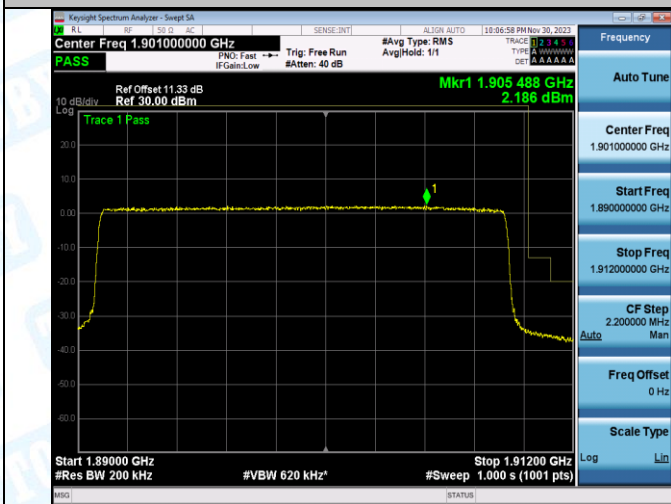

Band2_20MHz_QPSK_19100_1RB#0

Band2_20MHz_16QAM_19100_1RB#0

Band2_20MHz_QPSK_19100_1RB#99

Band2_20MHz_16QAM_19100_1RB#99

Band2_20MHz_QPSK_19100_100RB#0

Band2_20MHz_16QAM_19100_100RB#0

5. Conducted Spurious Emission