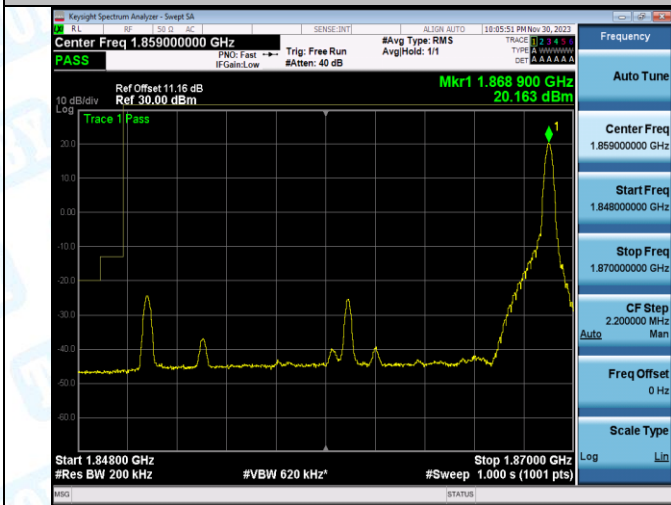

Band2_20MHz_QPSK_18700_1RB#99

Band2_20MHz_QPSK_18700_100RB#0