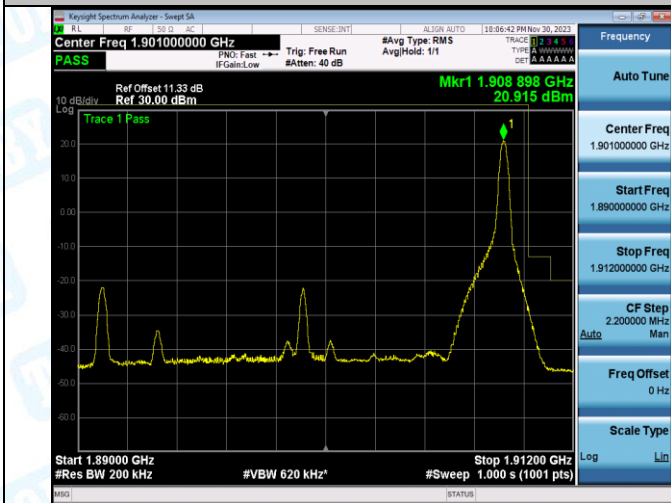

Band2_20MHz_QPSK_19100_1RB#0

Band2_20MHz_16QAM_19100_1RB#0

Band2_20MHz_QPSK_19100_1RB#99

Band2_20MHz_16QAM_19100_1RB#99

Band2_20MHz_QPSK_19100_100RB#0

Band2_20MHz_16QAM_19100_100RB#0

5. Conducted Spurious Emission