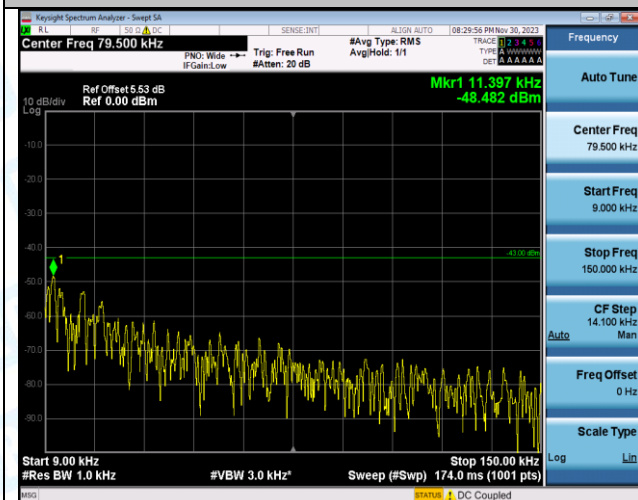

Test Graphs

Band2_1.4MHz_16QAM_18607_1RB#0_1000~3000_1000~3000

Band2_1.4MHz_16QAM_18607_1RB#0_3000~20000_3000~20000

Band2_1.4MHz_QPSK_18900_1RB#0_0.009~0.15_0.009~0.15

Band2_1.4MHz_QPSK_18900_1RB#0_0.15~30_0.15~30