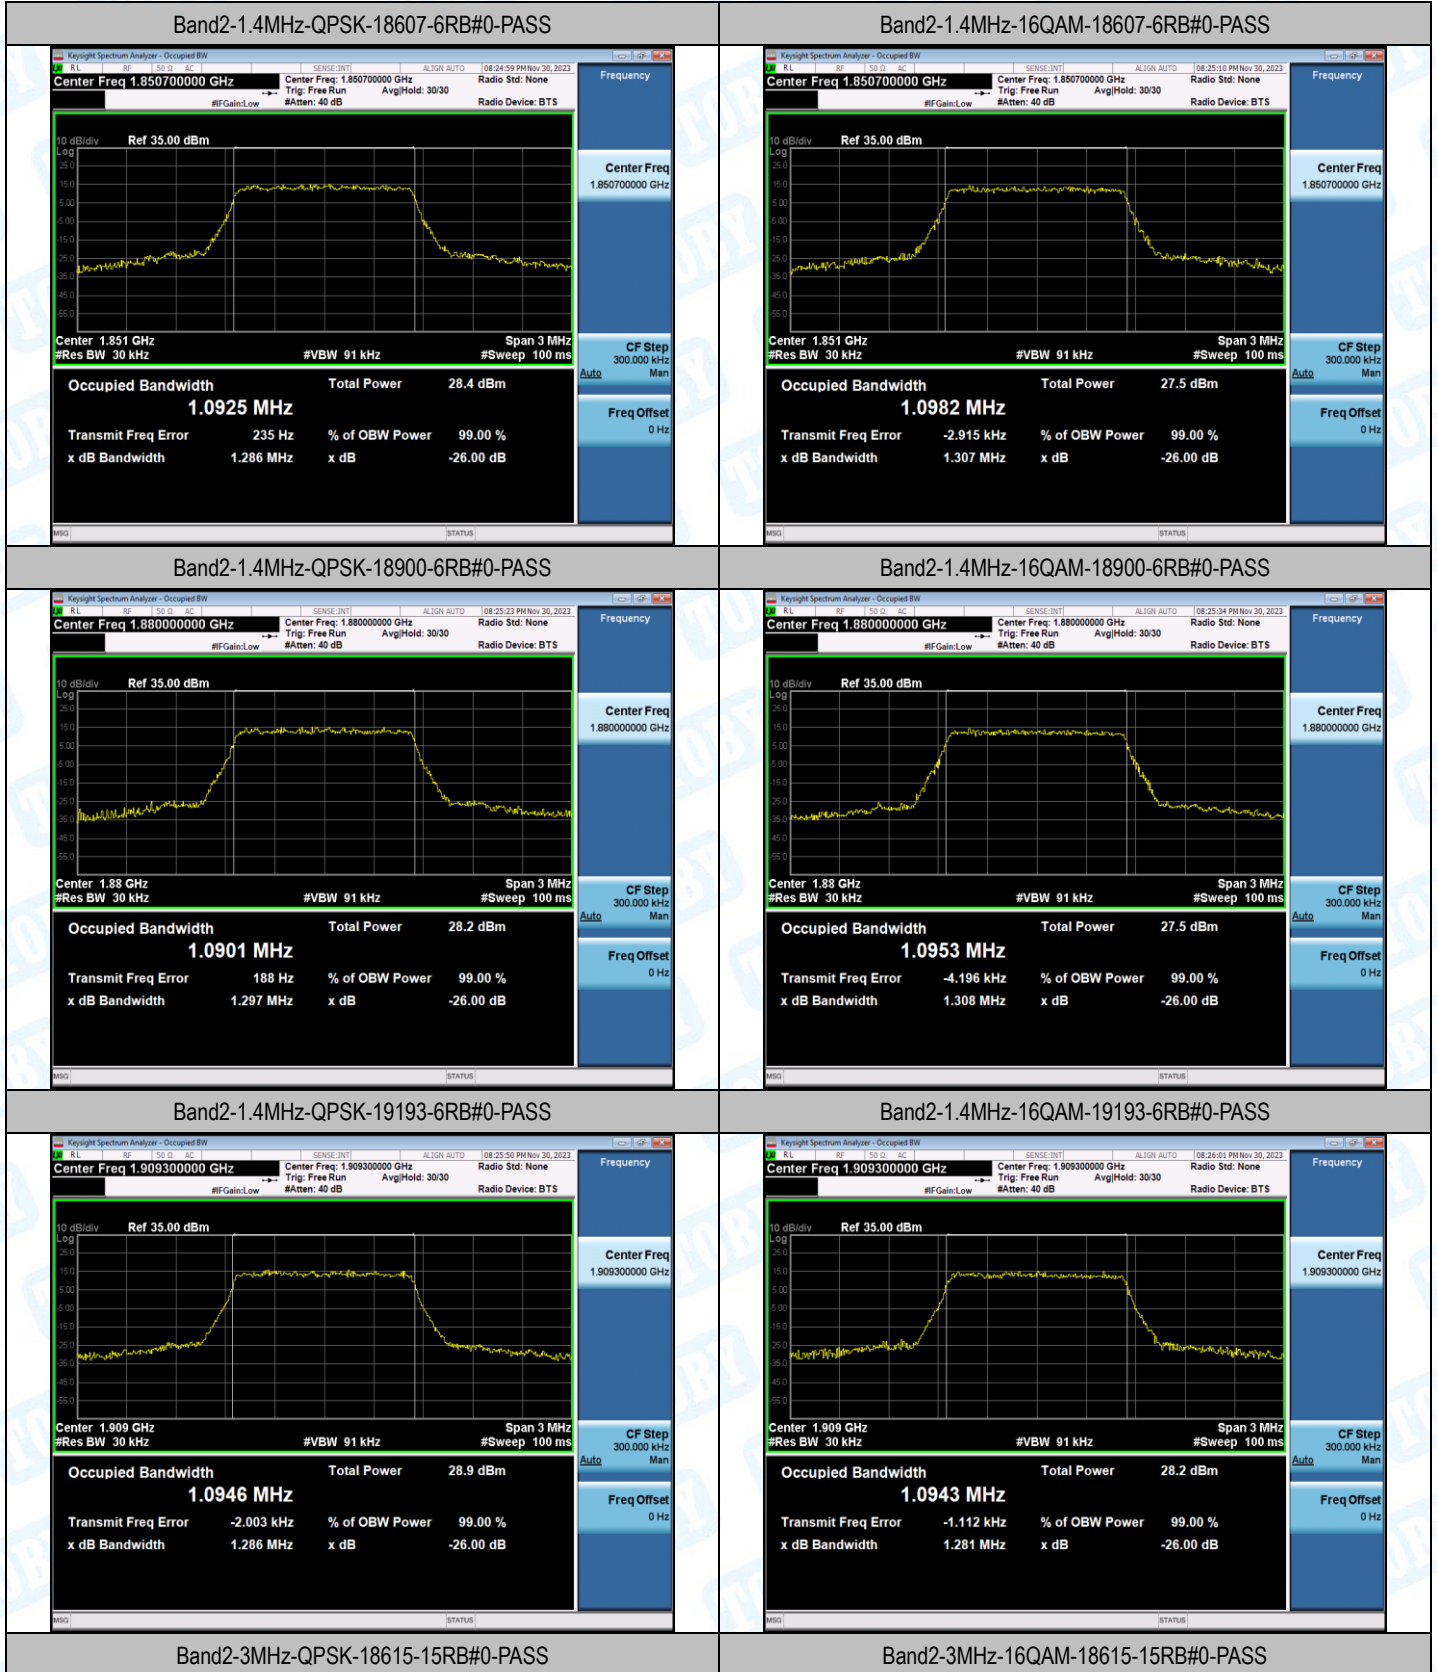

Test Graphs