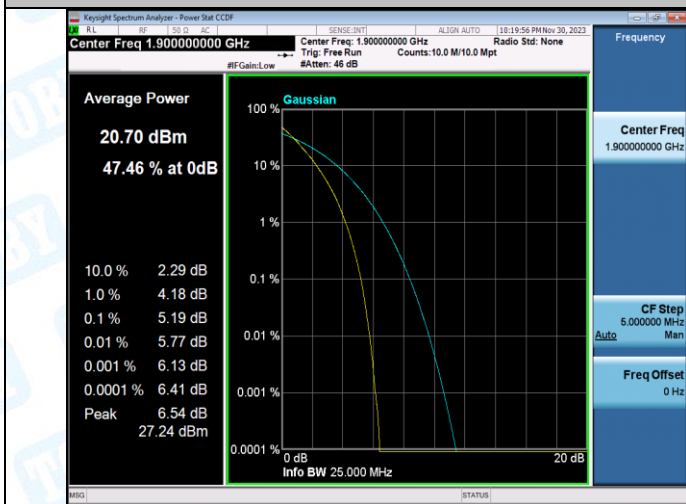

Band2-20MHz-QPSK-19100-1RB#0-PASS

Band2-20MHz-16QAM-19100-1RB#0-PASS

Band2-20MHz-QPSK-19100-100RB#0-PASS

Band2-20MHz-16QAM-19100-100RB#0-PASS

3. 26dB Bandwidth and Occupied Bandwidth

Test Result

Band	Bandwidth	Modulation	Channel	RB Configuration	Occupied Bandwidth (MHz)	26dB Bandwidth (MHz)	Verdict
Band2	1.4MHz	QPSK	18607	6RB#0	1.0925	1.286	PASS
Band2	1.4MHz	16QAM	18607	6RB#0	1.0982	1.307	PASS
Band2	1.4MHz	QPSK	18900	6RB#0	1.0901	1.297	PASS
Band2	1.4MHz	16QAM	18900	6RB#0	1.0953	1.308	PASS
Band2	1.4MHz	QPSK	19193	6RB#0	1.0946	1.286	PASS
Band2	1.4MHz	16QAM	19193	6RB#0	1.0943	1.281	PASS
Band2	3MHz	QPSK	18615	15RB#0	2.6858	2.892	PASS
Band2	3MHz	16QAM	18615	15RB#0	2.6796	2.902	PASS
Band2	3MHz	QPSK	18900	15RB#0	2.6865	2.908	PASS
Band2	3MHz	16QAM	18900	15RB#0	2.6778	2.894	PASS
Band2	3MHz	QPSK	19185	15RB#0	2.6881	2.898	PASS
Band2	3MHz	16QAM	19185	15RB#0	2.6841	2.895	PASS
Band2	5MHz	QPSK	18625	25RB#0	4.4981	4.954	PASS
Band2	5MHz	16QAM	18625	25RB#0	4.4889	4.897	PASS
Band2	5MHz	QPSK	18900	25RB#0	4.4996	4.947	PASS
Band2	5MHz	16QAM	18900	25RB#0	4.4884	4.897	PASS
Band2	5MHz	QPSK	19175	25RB#0	4.4896	4.909	PASS
Band2	5MHz	16QAM	19175	25RB#0	4.4912	4.948	PASS
Band2	10MHz	QPSK	18650	50RB#0	8.9912	9.824	PASS
Band2	10MHz	16QAM	18650	50RB#0	8.9770	9.702	PASS
Band2	10MHz	QPSK	18900	50RB#0	8.9855	9.788	PASS
Band2	10MHz	16QAM	18900	50RB#0	8.9821	9.788	PASS
Band2	10MHz	QPSK	19150	50RB#0	8.9615	9.718	PASS
Band2	10MHz	16QAM	19150	50RB#0	8.9723	9.746	PASS
Band2	15MHz	QPSK	18675	75RB#0	13.487	14.74	PASS
Band2	15MHz	16QAM	18675	75RB#0	13.460	14.65	PASS
Band2	15MHz	QPSK	18900	75RB#0	13.452	14.81	PASS
Band2	15MHz	16QAM	18900	75RB#0	13.479	14.63	PASS
Band2	15MHz	QPSK	19125	75RB#0	13.412	14.55	PASS
Band2	15MHz	16QAM	19125	75RB#0	13.454	14.59	PASS
Band2	20MHz	QPSK	18700	100RB#0	17.955	19.53	PASS
Band2	20MHz	16QAM	18700	100RB#0	17.942	19.37	PASS
Band2	20MHz	QPSK	18900	100RB#0	17.953	19.64	PASS
Band2	20MHz	16QAM	18900	100RB#0	17.949	19.41	PASS
Band2	20MHz	QPSK	19100	100RB#0	17.913	19.31	PASS
Band2	20MHz	16QAM	19100	100RB#0	17.906	19.48	PASS