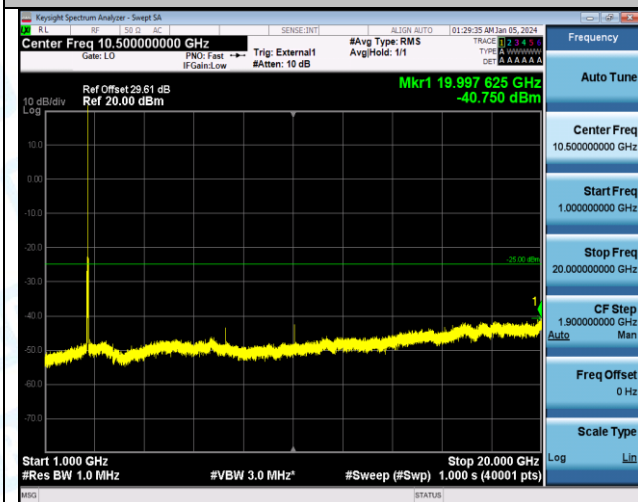

Band41_20MHz_QPSK_41140_1RB#0_0.15~30_0.15~30

Band41_20MHz_QPSK_41140_1RB#0_30~1000_30~1000

Band41_20MHz_QPSK_41140_1RB#0_1000~20000_1000~20000

Band41_20MHz_QPSK_41140_1RB#0_20000~27000_20000~27000

Band41_20MHz_QPSK_41140_1RB#0_0.009~0.15_0.009~0.15