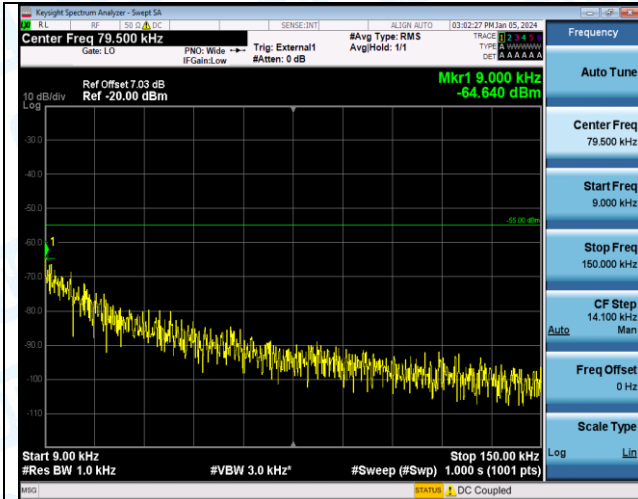

Band41_15MHz_QPSK_41165_1RB#0_0.009~0.15_0.009~0.15

Band41_15MHz_16QAM_41165_1RB#0_0.15~30_0.15~30