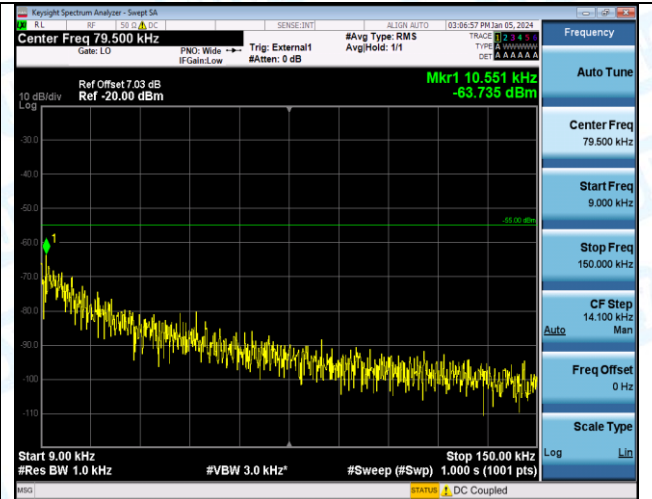

Band41_20MHz_QPSK_40590_1RB#0_0.009~0.15_0.009~0.15

Band41_20MHz_16QAM_40590_1RB#0_0.15~30_0.15~30