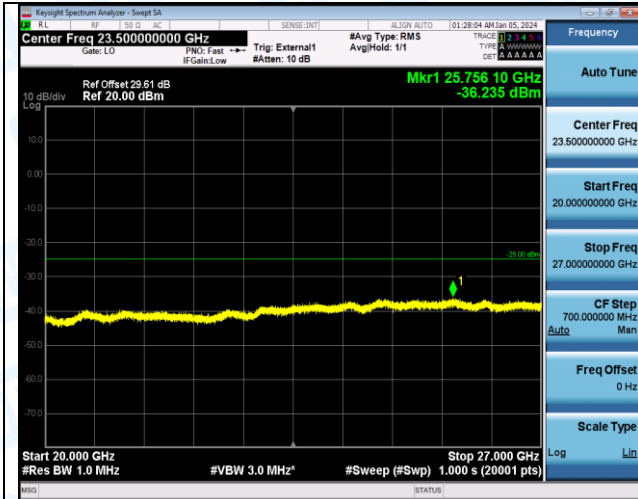

Band41_20MHz_16QAM_40590_1RB#0_0.15~30_0.15~30

Band41_20MHz_16QAM_40590_1RB#0_30~1000_30~1000

Band41_20MHz_16QAM_40590_1RB#0_1000~20000_1000~20000

Band41_20MHz_16QAM_40590_1RB#0_20000~27000_20000~27000

Band41_20MHz_16QAM_40590_1RB#0_0.009~0.15_0.009~0.15