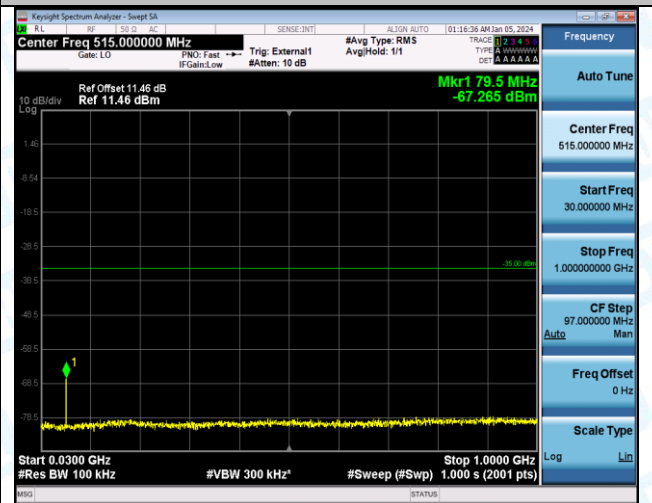

Band41_15MHz_16QAM_41165_1RB#0_30~1000_30~1000

Band41_15MHz_16QAM_41165_1RB#0_20000~27000_20000~27000