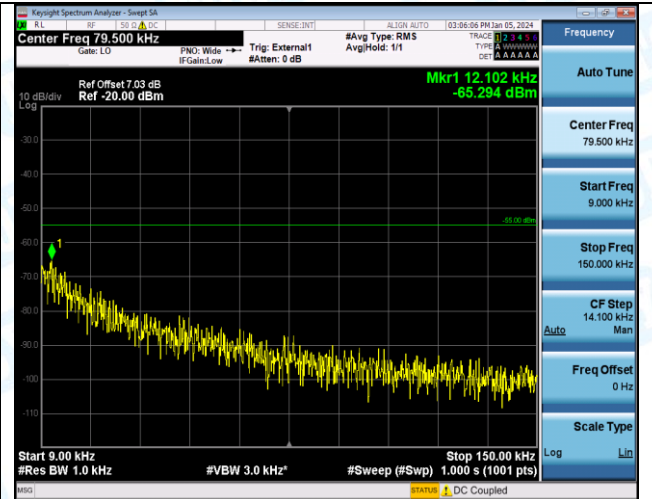

Band41_20MHz_16QAM_40140_1RB#0_0.009~0.15_0.009~0.15

Band41_20MHz_16QAM_40140_1RB#0_20000~27000_20000~27000