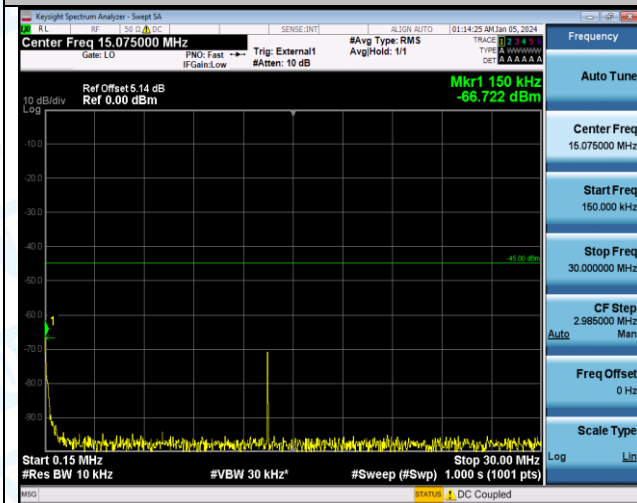

Band41_15MHz_QPSK_41165_1RB#0_0.15~30_0.15~30

Band41_15MHz_QPSK_41165_1RB#0_30~1000_30~1000

Band41_15MHz_QPSK_41165_1RB#0_1000~20000_1000~20000

Band41_15MHz_QPSK_41165_1RB#0_20000~27000_20000~27000

Band41_15MHz_QPSK_41165_1RB#0_0.009~0.15_0.009~0.15