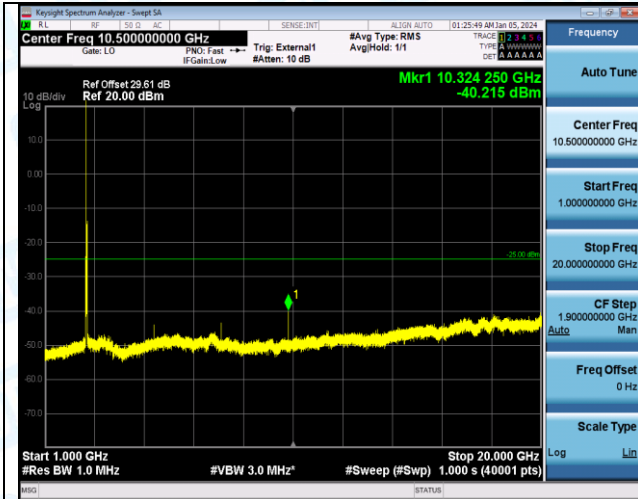

Band41_20MHz_QPSK_40590_1RB#0_1000~20000_1000~20000

Band41_20MHz_QPSK_40590_1RB#0_20000~27000_20000~27000