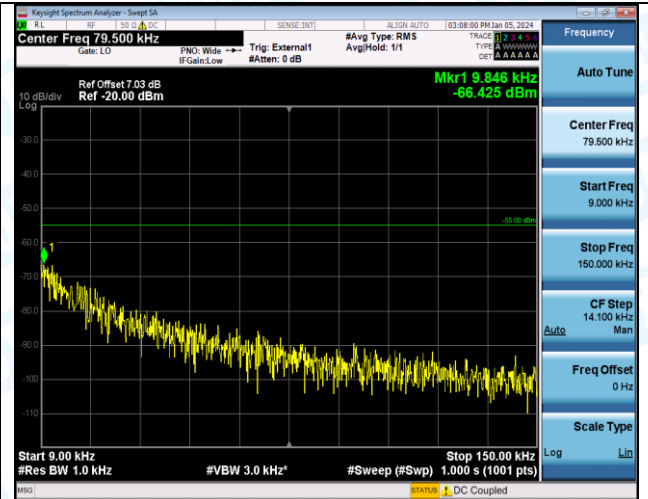

Band41_20MHz_16QAM_41140_1RB#0_0.009~0.15_0.009~0.15

Band41_20MHz_16QAM_41140_1RB#0_30~1000_30~1000