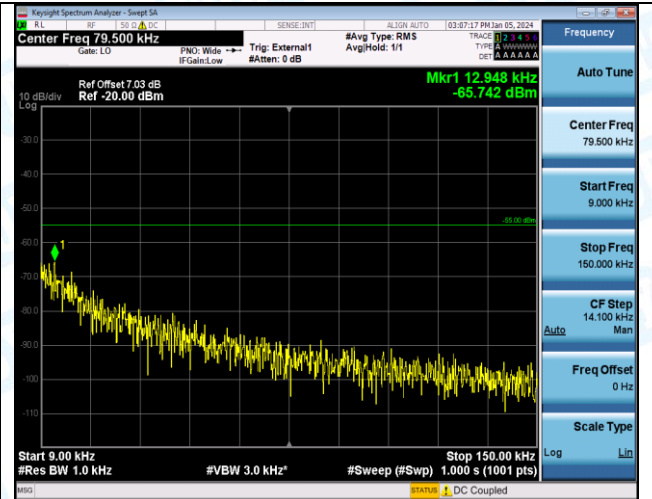

Band41_20MHz_16QAM_40590_1RB#0_0.009~0.15_0.009~0.15

Band41_20MHz_QPSK_41140_1RB#0_30~1000_30~1000