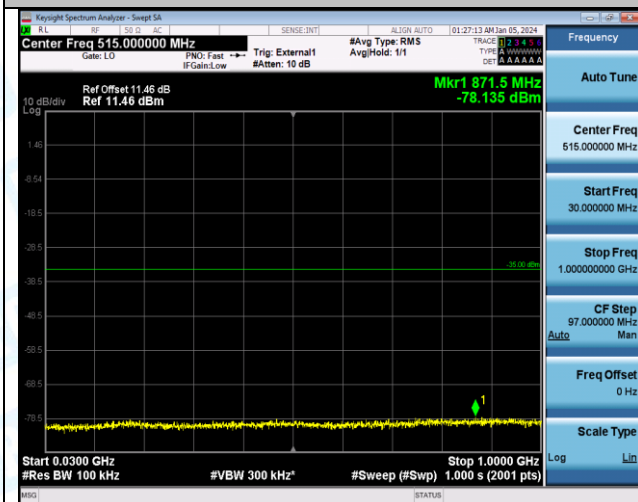

Band41_20MHz_16QAM_40590_1RB#0_30~1000_30~1000

Band41_20MHz_16QAM_40590_1RB#0_20000~27000_20000~27000