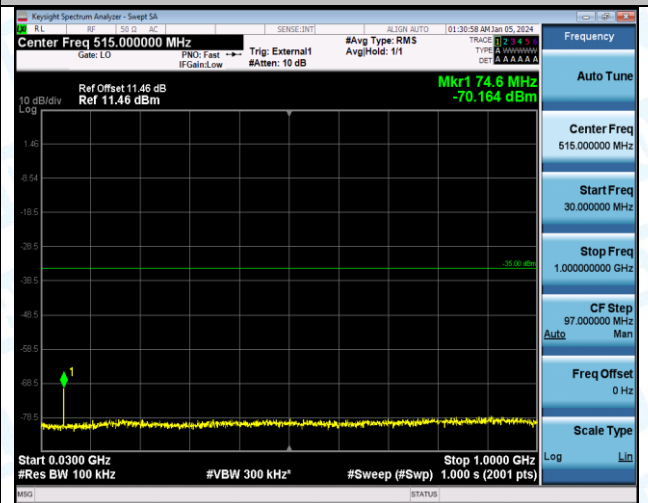

Band41_20MHz_16QAM_41140_1RB#0_20000~27000_20000~27000

Band41_20MHz_16QAM_41140_1RB#0_30~1000_30~1000