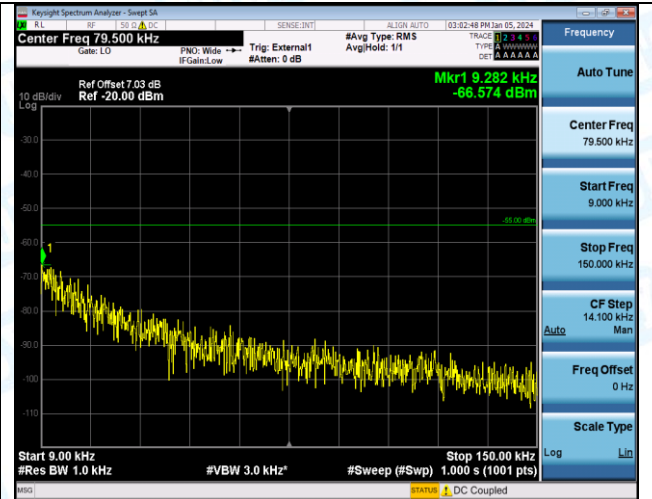

Band41_15MHz_16QAM_41165_1RB#0_0.009~0.15_0.009~0.15

Band41_15MHz_16QAM_41165_1RB#0_30~1000_30~1000