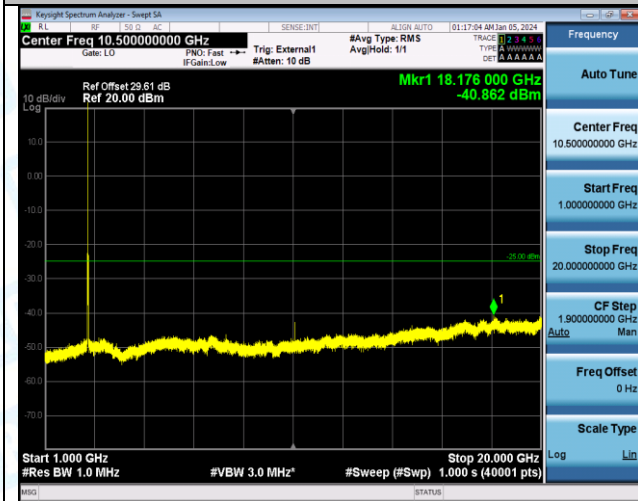

Band41_15MHz_16QAM_41165_1RB#0_0.009~0.15_0.009~0.15

Band41_15MHz_16QAM_41165_1RB#0_0.15~30_0.15~30

Band41_15MHz_16QAM_41165_1RB#0_30~1000_30~1000

Band41_15MHz_16QAM_41165_1RB#0_1000~20000_1000~20000

Band41_15MHz_16QAM_41165_1RB#0_20000~27000_20000~27000