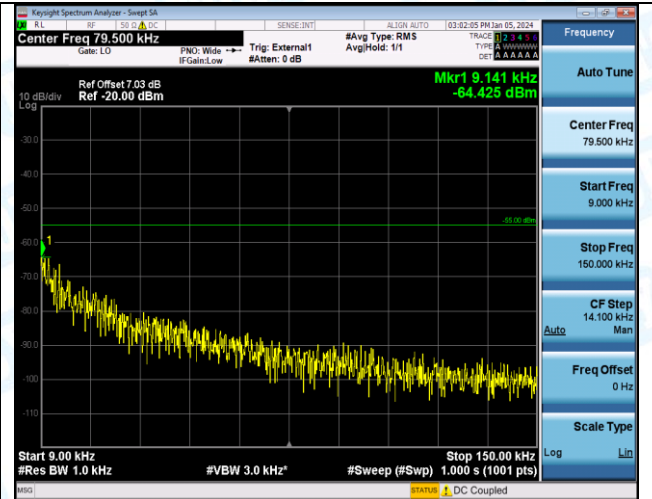

Band41_15MHz_QPSK_41165_1RB#0_0.15~30_0.15~30

Band41_15MHz_QPSK_41165_1RB#0_30~1000_30~1000

Band41_15MHz_QPSK_41165_1RB#0_1000~20000_1000~20000

Band41_15MHz_QPSK_41165_1RB#0_20000~27000_20000~27000

Band41_15MHz_QPSK_41165_1RB#0_0.009~0.15_0.009~0.15