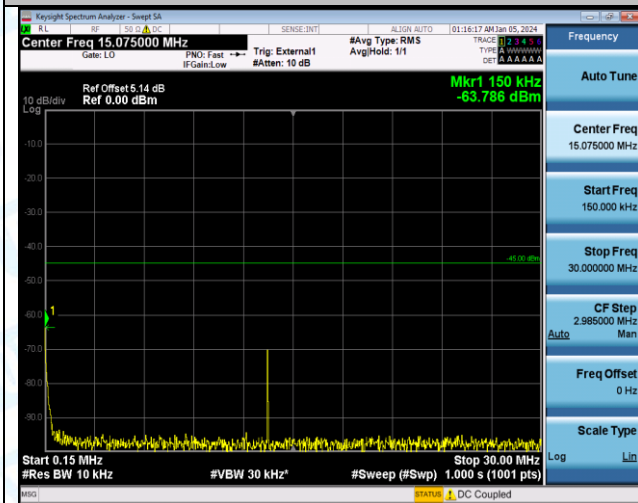

Band41_15MHz_16QAM_41165_1RB#0_0.15~30_0.15~30

Band41_15MHz_16QAM_41165_1RB#0_1000~20000_1000~20000