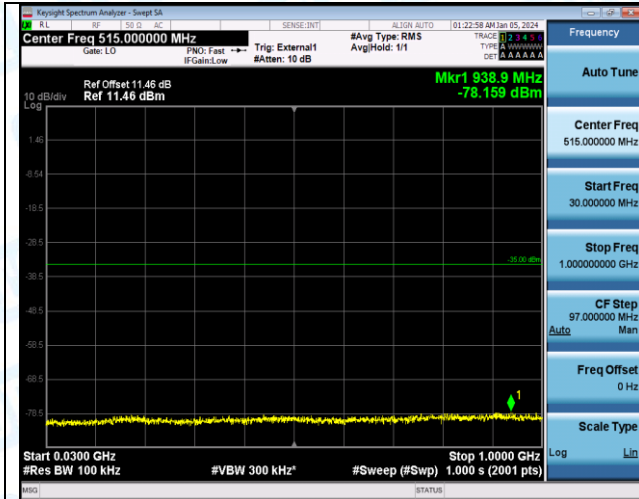

Band41_20MHz_16QAM_40140_1RB#0_30~1000_30~1000

Band41_20MHz_16QAM_40140_1RB#0_1000~20000_1000~20000