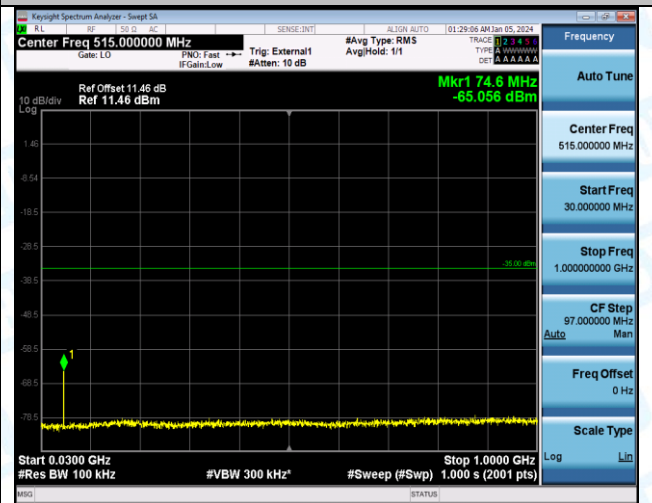

Band41_20MHz_QPSK_41140_1RB#0_30~1000_30~1000

Band41_20MHz_QPSK_41140_1RB#0_20000~27000_20000~27000