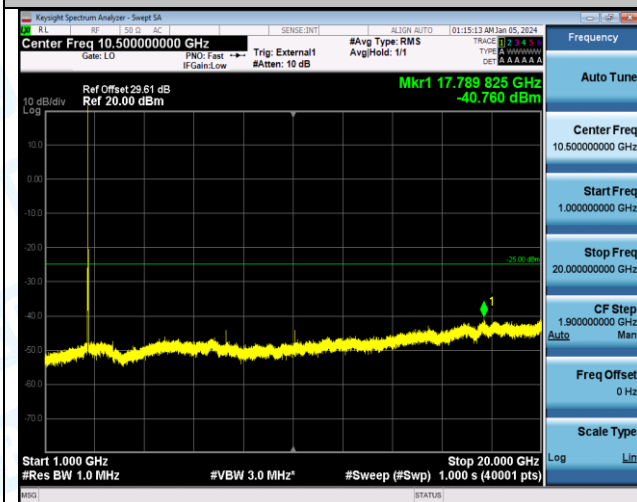

Band41_15MHz_QPSK_41165_1RB#0_0.15~30_0.15~30

Band41_15MHz_QPSK_41165_1RB#0_30~1000_30~1000

Band41_15MHz_QPSK_41165_1RB#0_1000~20000_1000~20000

Band41_15MHz_QPSK_41165_1RB#0_20000~27000_20000~27000

Band41_15MHz_QPSK_41165_1RB#0_0.009~0.15_0.009~0.15