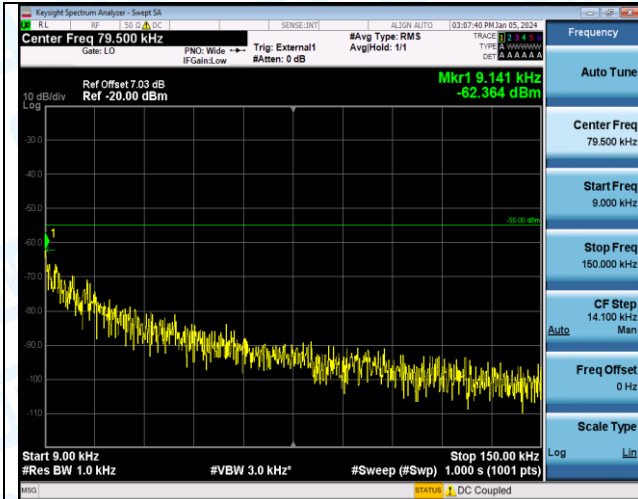

Band41_20MHz_QPSK_41140_1RB#0_0.009~0.15_0.009~0.15

Band41_20MHz_16QAM_41140_1RB#0_0.15~30_0.15~30