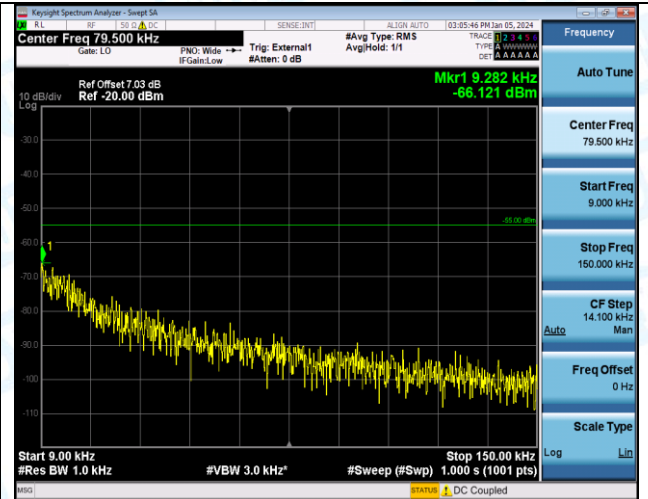

Band41_20MHz_QPSK_40140_1RB#0_0.009~0.15_0.009~0.15

Band41_20MHz_QPSK_40140_1RB#0_1000~20000_1000~20000