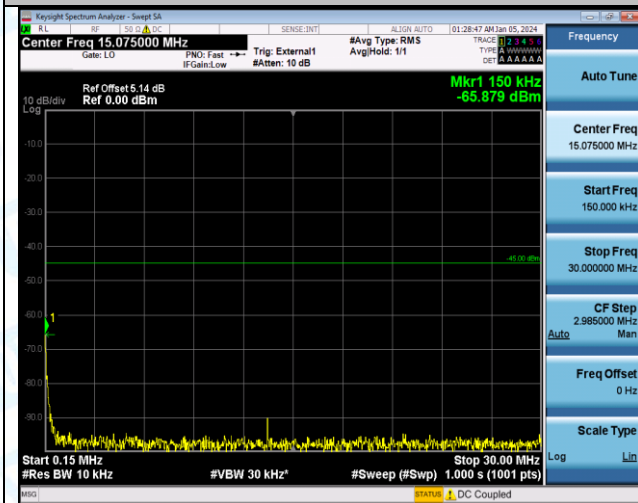

Band41_20MHz_QPSK_41140_1RB#0_0.15~30_0.15~30

Band41_20MHz_QPSK_41140_1RB#0_1000~20000_1000~20000