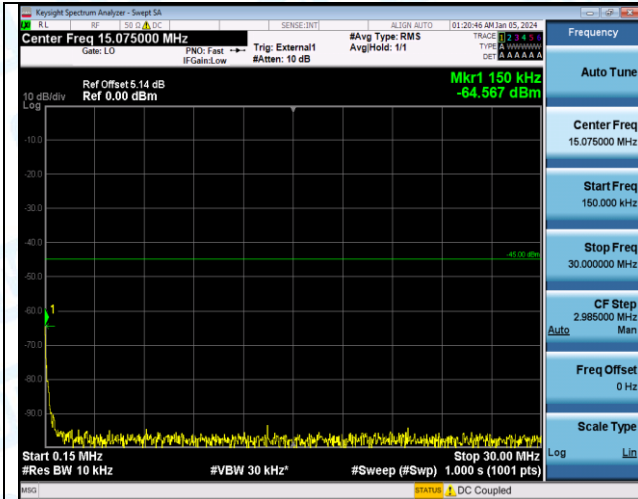

Band41_20MHz_QPSK_40140_1RB#0_0.15~30_0.15~30

Band41_20MHz_QPSK_40140_1RB#0_30~1000_30~1000