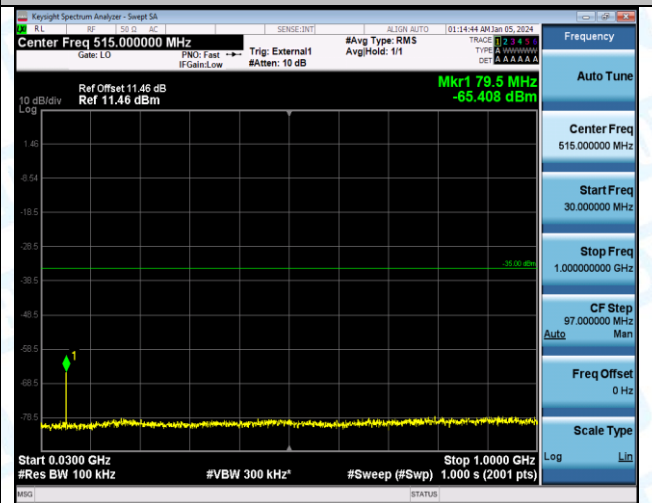

Band41_15MHz_QPSK_41165_1RB#0_0.15~30_0.15~30

Band41_15MHz_QPSK_41165_1RB#0_30~1000_30~1000

Band41_15MHz_QPSK_41165_1RB#0_1000~20000_1000~20000

Band41_15MHz_QPSK_41165_1RB#0_20000~27000_20000~27000

Band41_15MHz_QPSK_41165_1RB#0_0.009~0.15_0.009~0.15