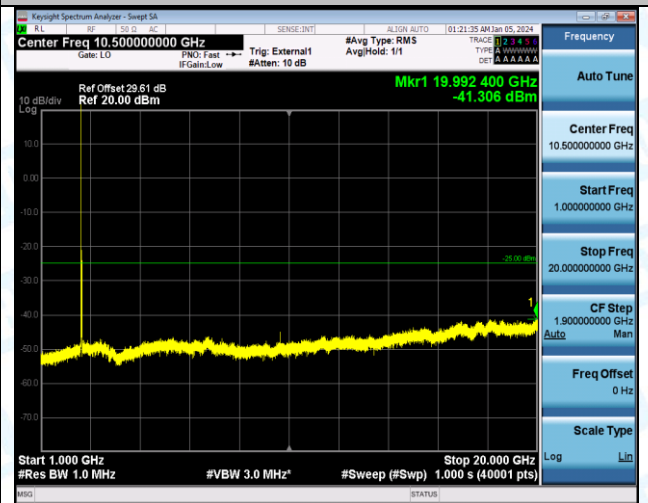

Band41_20MHz_QPSK_40140_1RB#0_0.15~30_0.15~30

Band41_20MHz_QPSK_40140_1RB#0_0.009~0.15_0.009~0.15

Band41_20MHz_QPSK_40140_1RB#0_30~1000_30~1000

Band41_20MHz_QPSK_40140_1RB#0_1000~20000_1000~20000

Band41_20MHz_QPSK_40140_1RB#0_20000~27000_20000~27000