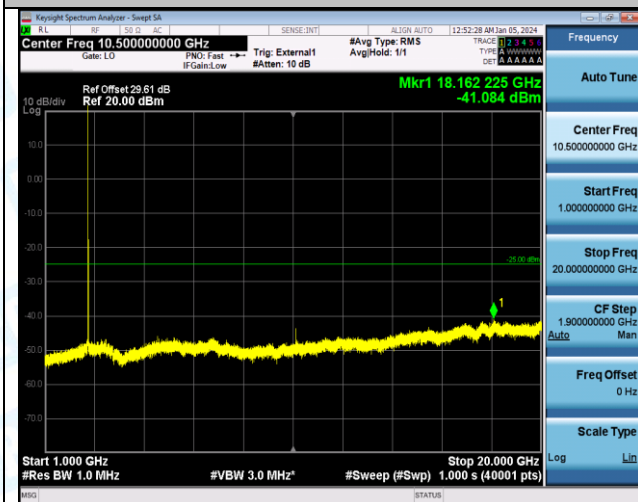

Band41_5MHz_QPSK_41215_1RB#0_1000~20000_1000~20000

Band41_5MHz_QPSK_41215_1RB#0_0.009~0.15_0.009~0.15