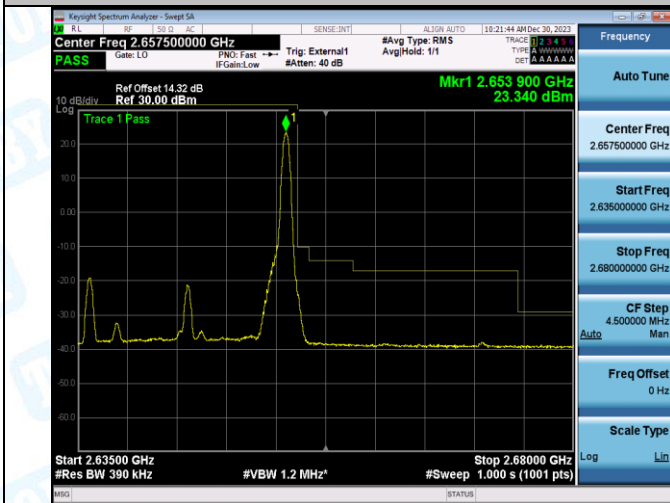

Band41_20MHz_QPSK_41140_1RB#99

Band41_20MHz_QPSK_41140_100RB#0