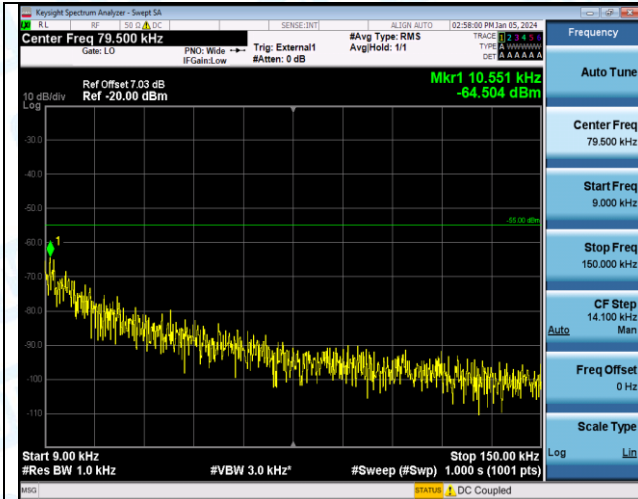

Band41_5MHz_QPSK_41215_1RB#0_1000~20000_1000~20000

Band41_5MHz_QPSK_41215_1RB#0_20000~27000_20000~27000

Band41_5MHz_QPSK_41215_1RB#0_0.009~0.15_0.009~0.15

Band41_5MHz_16QAM_41215_1RB#0_0.009~0.15_0.009~0.15