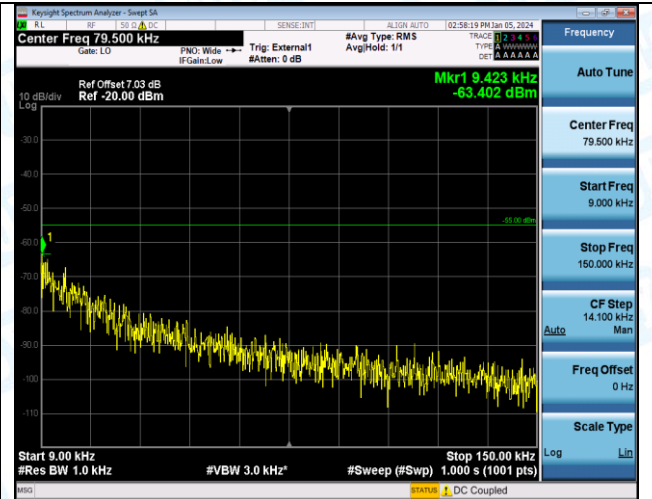

Band41_5MHz_16QAM_41215_1RB#0_0.009~0.15_0.009~0.15

Band41_5MHz_16QAM_41215_1RB#0_30~1000_30~1000