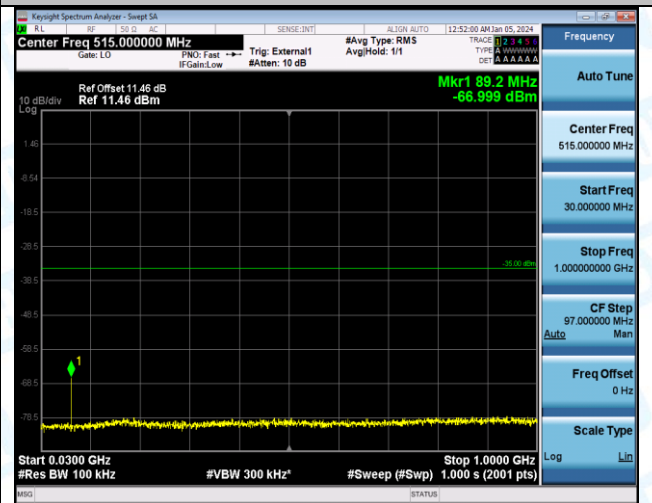

Band41_5MHz_QPSK_41215_1RB#0_30~1000_30~1000

Band41_5MHz_QPSK_41215_1RB#0_20000~27000_20000~27000