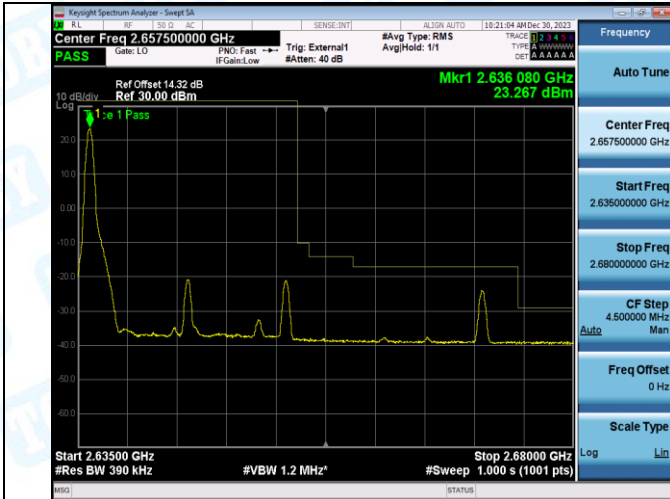

Band41_20MHz_QPSK_41140_1RB#0

Band41_20MHz_QPSK_41140_1RB#99