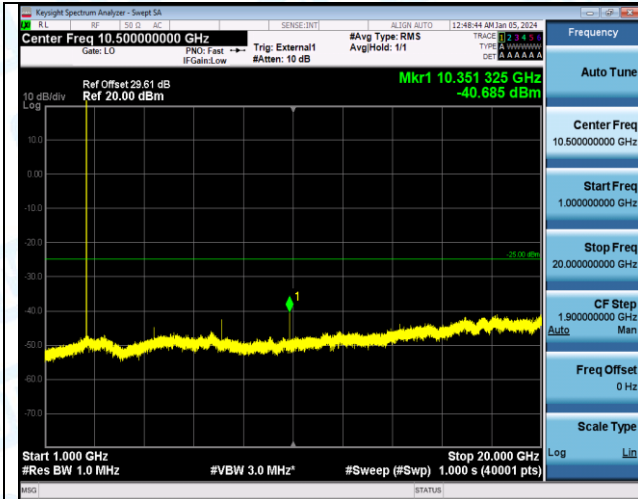

Band41_5MHz_QPSK_40590_1RB#0_1000~20000_1000~20000

Band41_5MHz_QPSK_40590_1RB#0_20000~27000_20000~27000