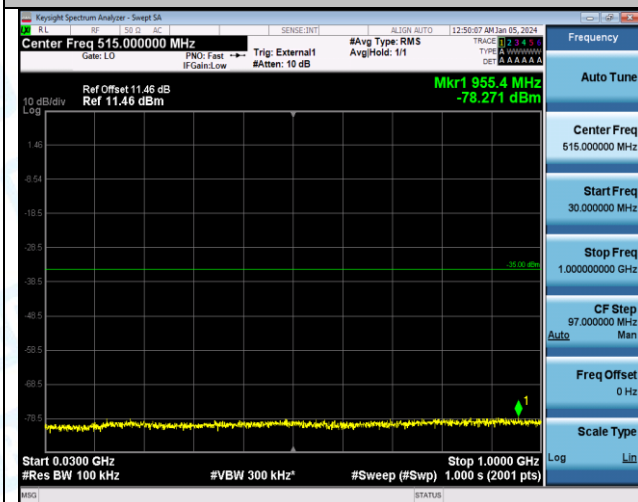

Band41_5MHz_16QAM_40590_1RB#0_30~1000_30~1000

Band41_5MHz_16QAM_40590_1RB#0_20000~27000_20000~27000