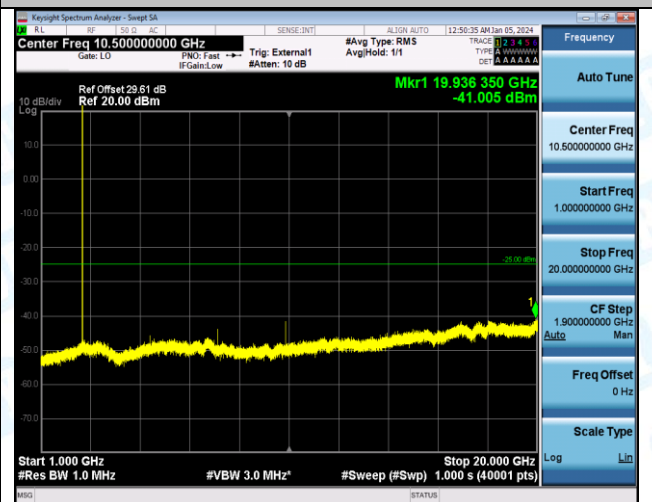

Band41_5MHz_16QAM_40590_1RB#0_1000~20000_1000~20000

Band41_5MHz_16QAM_40590_1RB#0_0.009~0.15_0.009~0.15