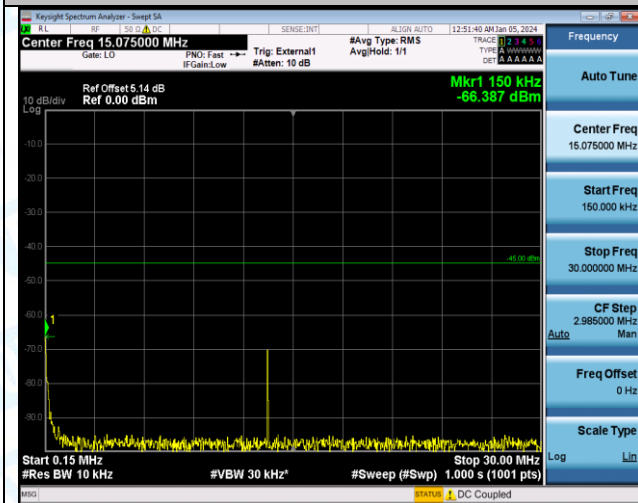

Band41_5MHz_16QAM_40590_1RB#0_1000~20000_1000~20000

Band41_5MHz_16QAM_40590_1RB#0_20000~27000_20000~27000

Band41_5MHz_16QAM_40590_1RB#0_0.009~0.15_0.009~0.15

Band41_5MHz_QPSK_41215_1RB#0_0.15~30_0.15~30

Band41_5MHz_QPSK_41215_1RB#0_30~1000_30~1000