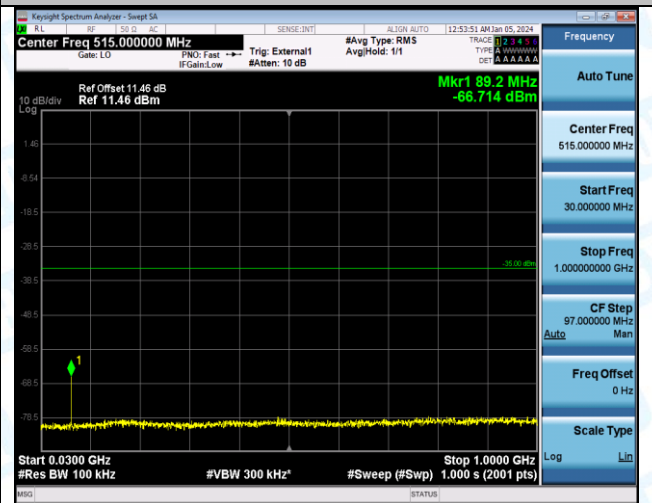

Band41_5MHz_16QAM_41215_1RB#0_30~1000_30~1000

Band41_5MHz_16QAM_41215_1RB#0_20000~27000_20000~27000