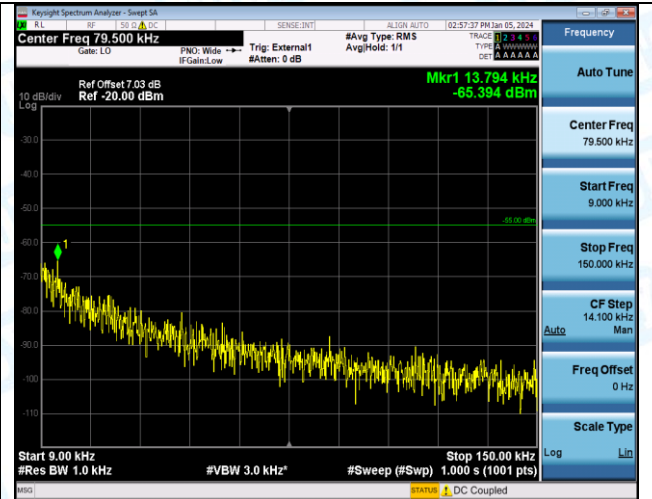

Band41_5MHz_16QAM_40590_1RB#0_1000~20000_1000~20000

Band41_5MHz_16QAM_40590_1RB#0_20000~27000_20000~27000

Band41_5MHz_16QAM_40590_1RB#0_0.009~0.15_0.009~0.15

Band41_5MHz_QPSK_41215_1RB#0_0.15~30_0.15~30

Band41_5MHz_QPSK_41215_1RB#0_30~1000_30~1000