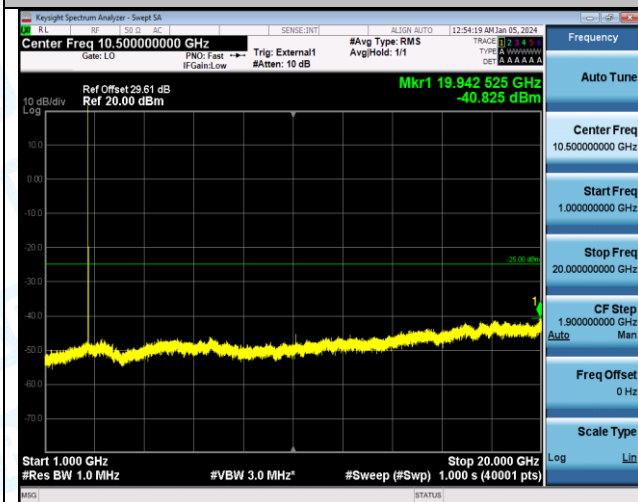

Band41_5MHz_16QAM_41215_1RB#0_0.15~30_0.15~30

Band41_5MHz_16QAM_41215_1RB#0_30~1000_30~1000

Band41_5MHz_16QAM_41215_1RB#0_1000~20000_1000~20000

Band41_5MHz_16QAM_41215_1RB#0_20000~27000_20000~27000

Band41_10MHz_QPSK_40090_1RB#0_0.15~30_0.15~30