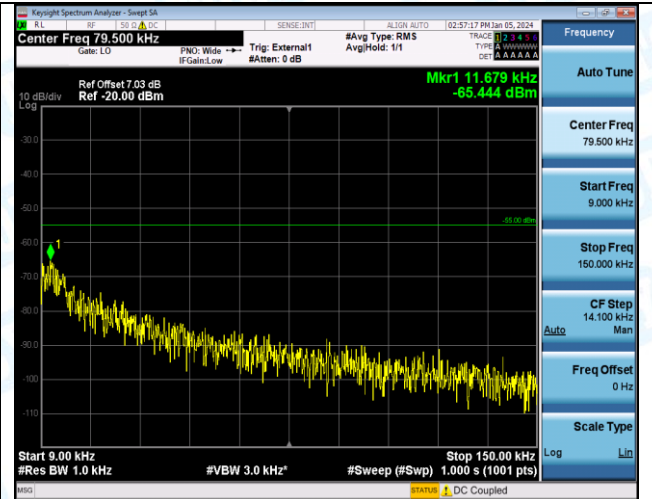

Band41_5MHz_QPSK_40590_1RB#0_0.009~0.15_0.009~0.15

Band41_5MHz_16QAM_40590_1RB#0_0.15~30_0.15~30