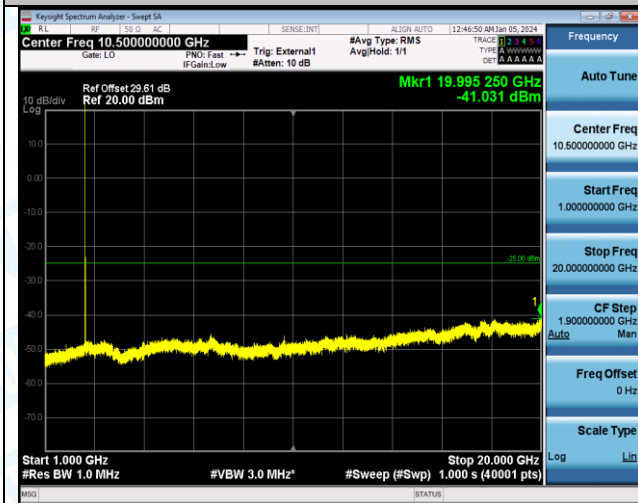

Test Graphs

Band41_5MHz_16QAM_40065_1RB#0_1000~20000_1000~20000

Band41_5MHz_16QAM_40065_1RB#0_20000~27000_20000~27000

Band41_5MHz_QPSK_40590_1RB#0_0.15~30_0.15~30

Band41_5MHz_QPSK_40590_1RB#0_30~1000_30~1000