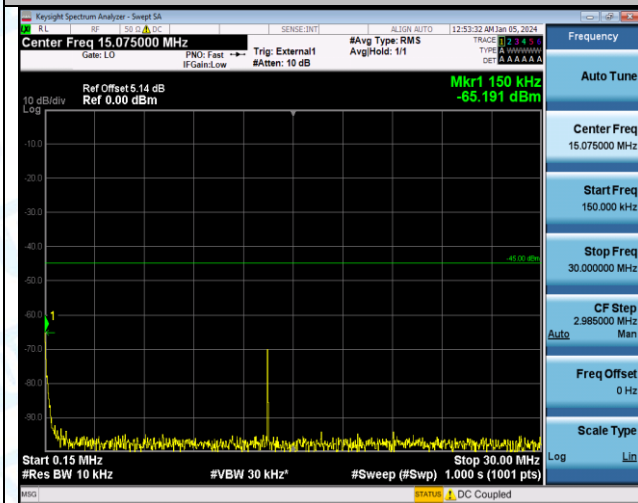

Band41_5MHz_16QAM_41215_1RB#0_0.15~30_0.15~30

Band41_5MHz_16QAM_41215_1RB#0_1000~20000_1000~20000