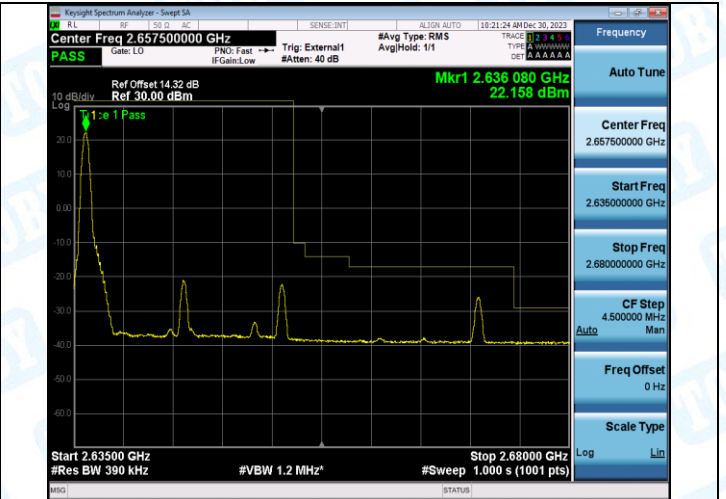

Band41_20MHz_16QAM_41140_1RB#0

Band41_20MHz_16QAM_41140_1RB#99