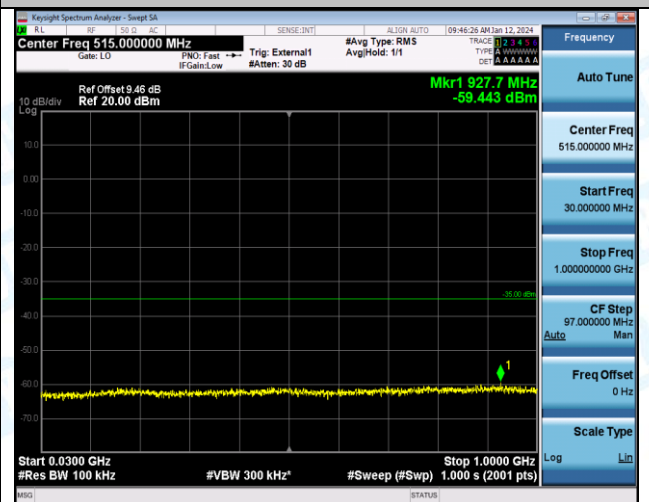

Band38_20MHz_16QAM_38150_1RB#0_30~1000_30~1000

Band38_20MHz_16QAM_38150_1RB#0_20000~27000_20000~27000