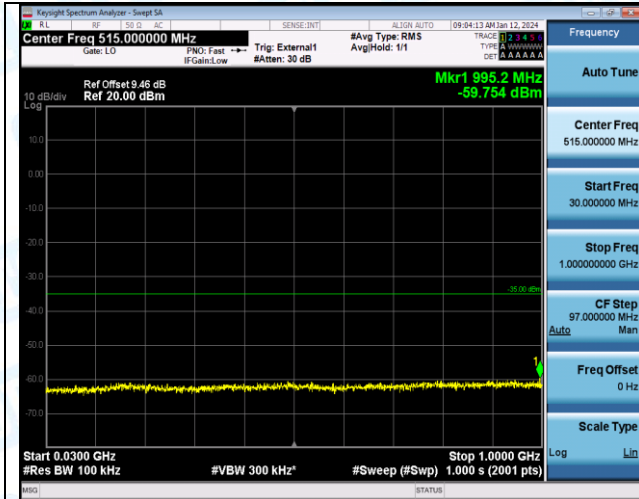

Band38_5MHz_16QAM_37775_1RB#0_30~1000_30~1000

Band38_5MHz_QPSK_38225_1RB#0_1000~20000_1000~20000