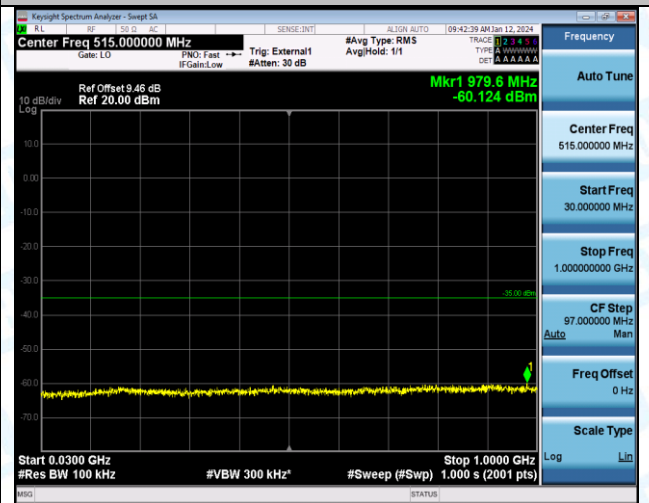

Band38_20MHz_16QAM_38000_1RB#0_0.009~0.15_0.009~0.15

Band38_20MHz_16QAM_38000_1RB#0_0.15~30_0.15~30

Band38_20MHz_16QAM_38000_1RB#0_30~1000_30~1000

Band38_20MHz_16QAM_38150_1RB#0_0.15~30_0.15~30

Band38_20MHz_16QAM_38150_1RB#0_30~1000_30~1000