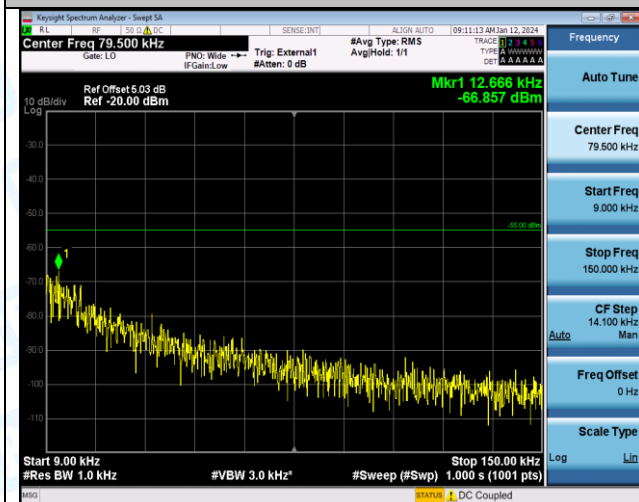

Band38_5MHz_16QAM_38225_1RB#0_0.009~0.15_0.009~0.15

Band38_5MHz_16QAM_38225_1RB#0_30~1000_30~1000