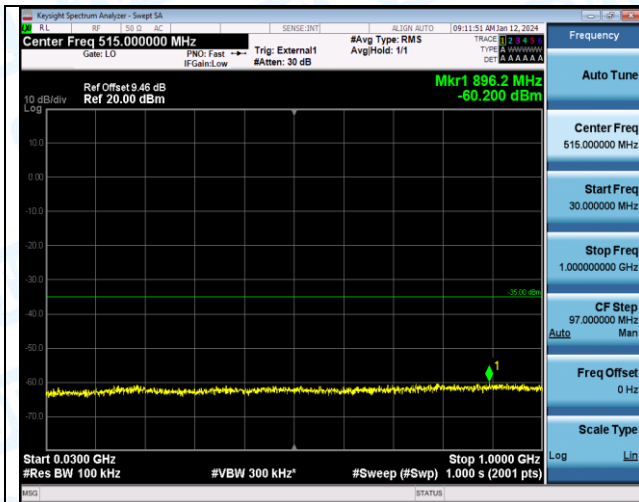

Band38_5MHz_QPSK_38225_1RB#0_20000~27000_20000~27000

Band38_5MHz_16QAM_38225_1RB#0_0.009~0.15_0.009~0.15

Band38_5MHz_16QAM_38225_1RB#0_0.15~30_0.15~30

Band38_5MHz_16QAM_38225_1RB#0_30~1000_30~1000

Band38_5MHz_16QAM_38225_1RB#0_1000~20000_1000~20000