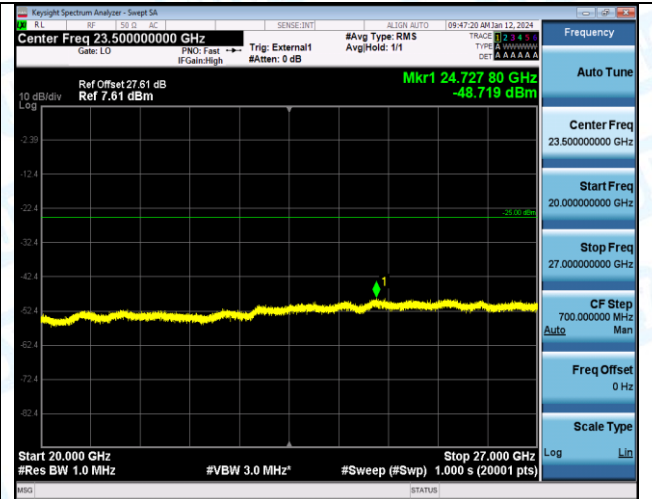

Band38_20MHz_16QAM_38150_1RB#0_20000~27000_20000~27000

Band38_5MHz_QPSK_37775_1RB#0_20000~27000_20000~27000