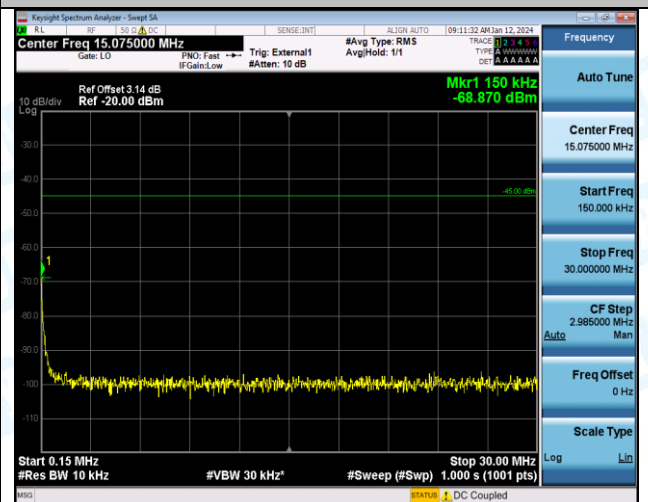

Band38_5MHz_QPSK_38225_1RB#0_20000~27000_20000~27000

Band38_5MHz_16QAM_38225_1RB#0_0.009~0.15_0.009~0.15

Band38_5MHz_16QAM_38225_1RB#0_0.15~30_0.15~30

Band38_5MHz_16QAM_38225_1RB#0_30~1000_30~1000

Band38_5MHz_16QAM_38225_1RB#0_1000~20000_1000~20000