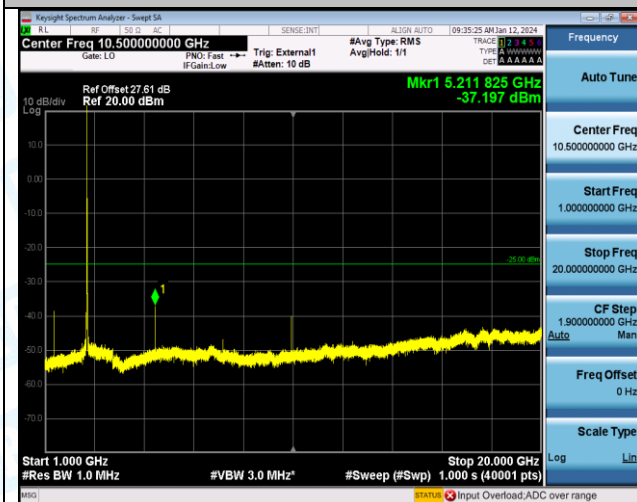

Band38_20MHz_QPSK_38000_1RB#0_30~1000_30~1000

Band38_20MHz_QPSK_38000_1RB#0_1000~20000_1000~20000

Band38_15MHz_16QAM_38175_1RB#0_1000~20000_1000~20000

Band38_20MHz_16QAM_37850_1RB#0_30~1000_30~1000

Band38_20MHz_QPSK_38000_1RB#0_20000~27000_20000~27000