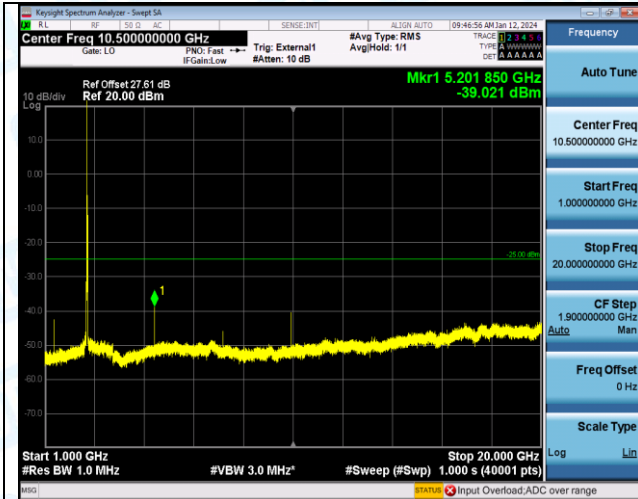

Band38_20MHz_16QAM_38150_1RB#0_1000~20000_1000~20000

Band38_5MHz_QPSK_37775_1RB#0_1000~20000_1000~20000