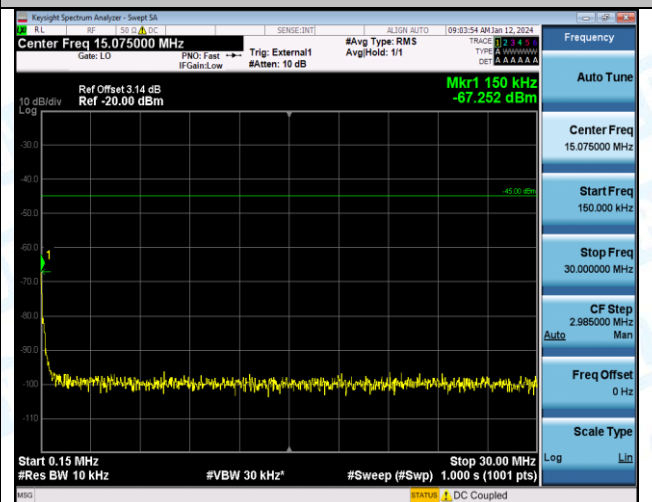

Band38_5MHz_16QAM_37775_1RB#0_0.15~30_0.15~30

Band38_5MHz_16QAM_37775_1RB#0_1000~20000_1000~20000