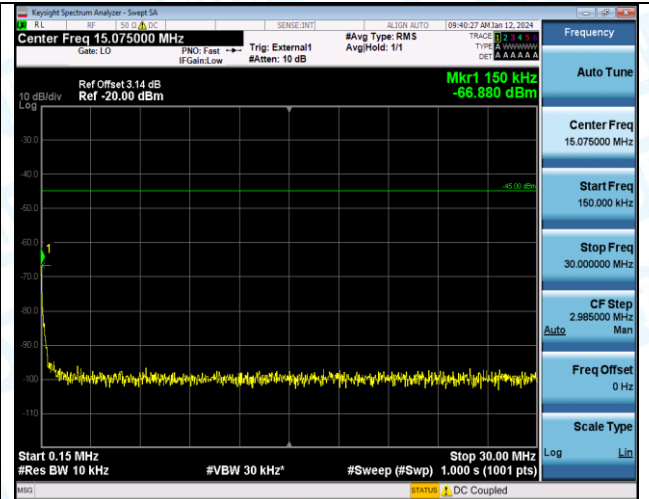

Band38_20MHz_QPSK_38000_1RB#0_30~1000_30~1000

Band38_20MHz_QPSK_38000_1RB#0_1000~20000_1000~20000

Band38_15MHz_16QAM_38175_1RB#0_1000~20000_1000~20000

Band38_20MHz_16QAM_37850_1RB#0_30~1000_30~1000

Band38_20MHz_QPSK_38000_1RB#0_20000~27000_20000~27000