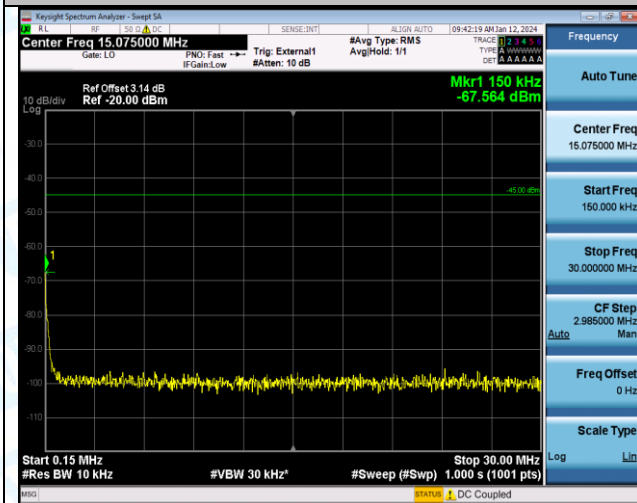

Band38_20MHz_16QAM_38000_1RB#0_0.15~30_0.15~30

Band38_20MHz_16QAM_38150_1RB#0_0.15~30_0.15~30