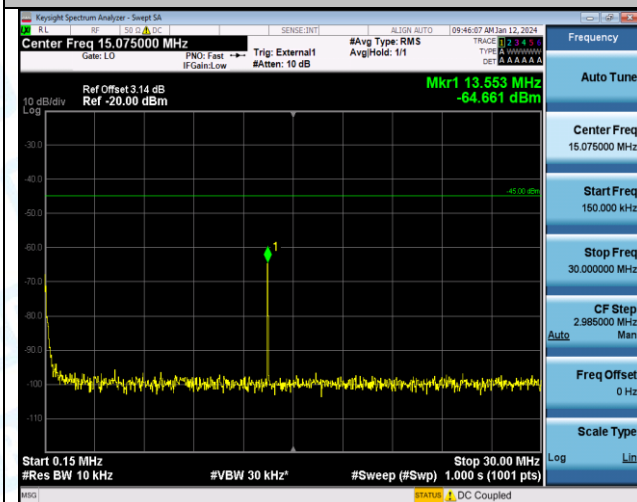

Band38_20MHz_16QAM_38000_1RB#0_0.009~0.15_0.009~0.15

Band38_20MHz_16QAM_38000_1RB#0_0.15~30_0.15~30

Band38_20MHz_16QAM_38000_1RB#0_30~1000_30~1000

Band38_20MHz_16QAM_38150_1RB#0_0.15~30_0.15~30

Band38_20MHz_16QAM_38150_1RB#0_30~1000_30~1000