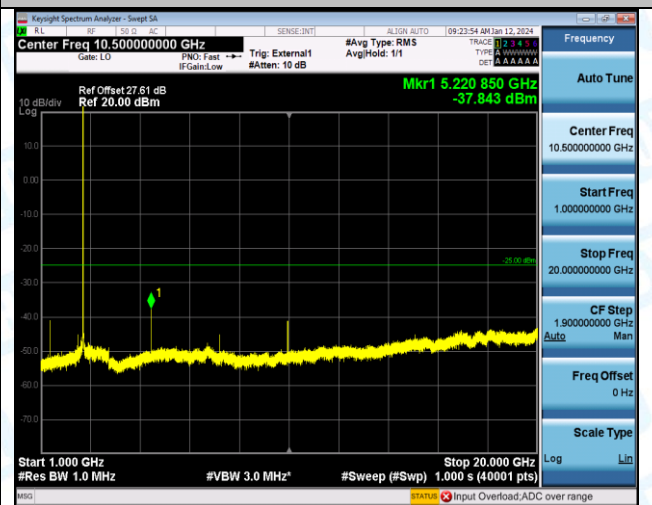

Band38_10MHz_16QAM_38200_1RB#0_1000~20000_1000~20000

Band38_15MHz_QPSK_38175_1RB#0_0.009~0.15_0.009~0.15