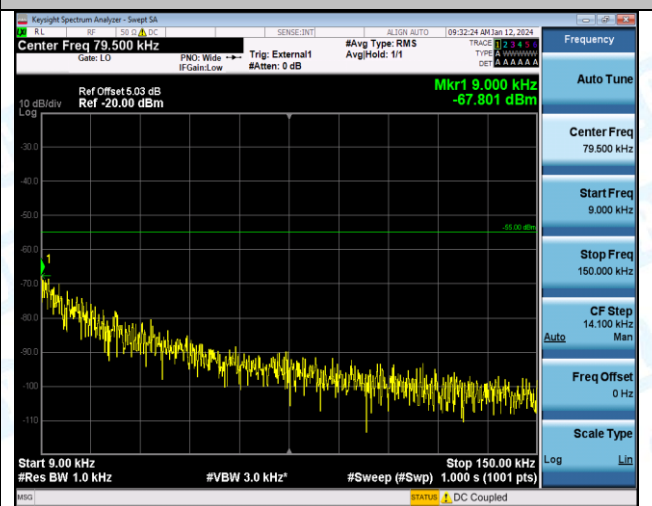

Band38_10MHz_QPSK_37800_1RB#0_0.15~30_0.15~30

Band38_10MHz_16QAM_38200_1RB#0_1000~20000_1000~20000

Band38_15MHz_16QAM_38000_1RB#0_20000~27000_20000~27000

Band38_15MHz_QPSK_38175_1RB#0_0.009~0.15_0.009~0.15