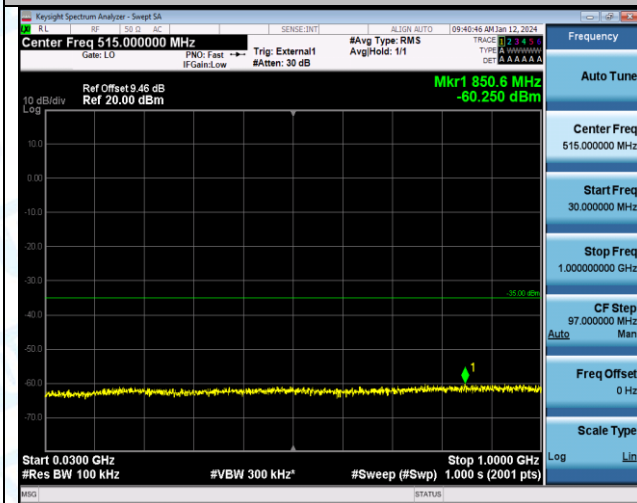

Band38_20MHz_QPSK_38000_1RB#0_30~1000_30~1000

Band38_20MHz_QPSK_38000_1RB#0_1000~20000_1000~20000

Band38_15MHz_16QAM_38175_1RB#0_1000~20000_1000~20000

Band38_20MHz_16QAM_37850_1RB#0_30~1000_30~1000

Band38_20MHz_QPSK_38000_1RB#0_20000~27000_20000~27000