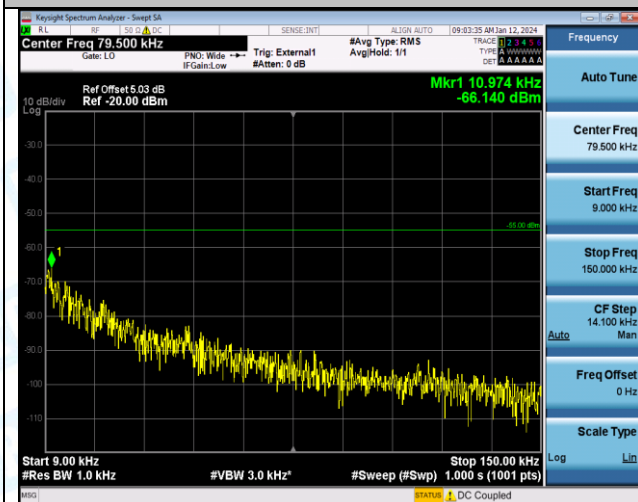

Band38_5MHz_16QAM_37775_1RB#0_0.009~0.15_0.009~0.15

Band38_5MHz_16QAM_37775_1RB#0_30~1000_30~1000