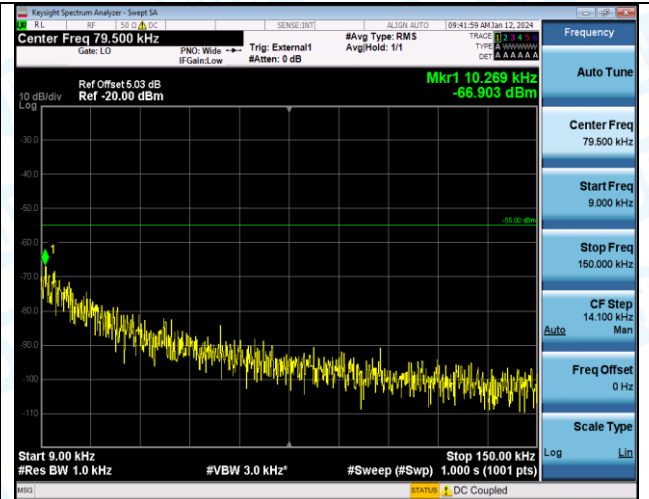

Band38_20MHz_16QAM_38000_1RB#0_0.009~0.15_0.009~0.15

Band38_20MHz_16QAM_38000_1RB#0_30~1000_30~1000