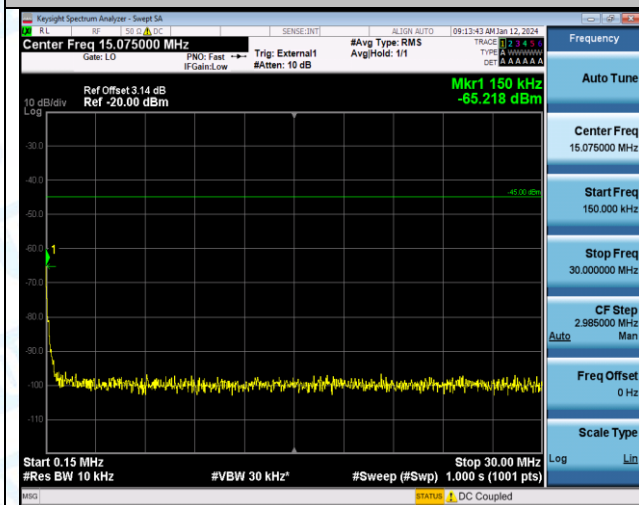

Band38_10MHz_QPSK_37800_1RB#0_0.15~30_0.15~30

Band38_15MHz_16QAM_38000_1RB#0_20000~27000_20000~27000