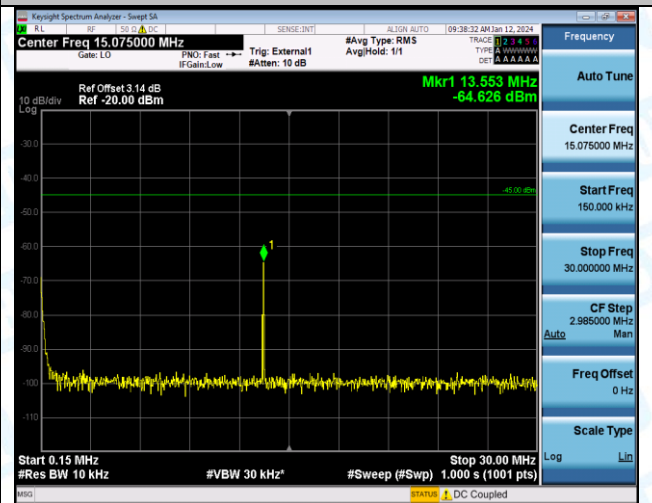

Band38_20MHz_16QAM_37850_1RB#0_0.15~30_0.15~30

Band38_20MHz_16QAM_37850_1RB#0_20000~27000_20000~27000