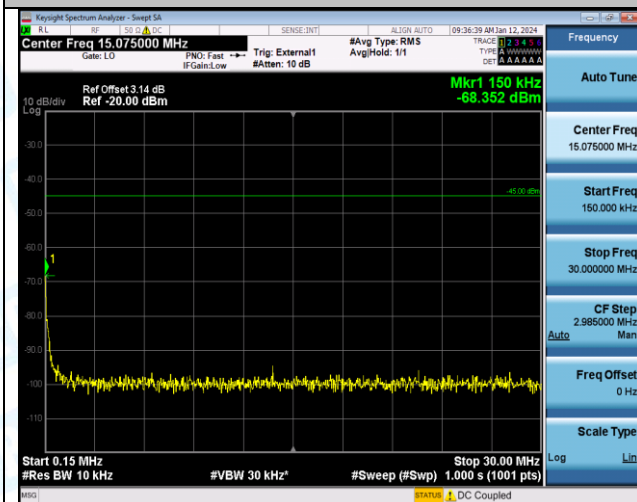

Band38\_15MHz\_16QAM\_38175\_1RB#0\_20000~27000\_20000~27000

Band38\_20MHz\_QPSK\_37850\_1RB#0\_0.009~0.15\_0.009~0.15

Band38\_20MHz\_QPSK\_37850\_1RB#0\_0.15~30\_0.15~30

Band38\_20MHz\_QPSK\_37850\_1RB#0\_30~1000\_30~1000