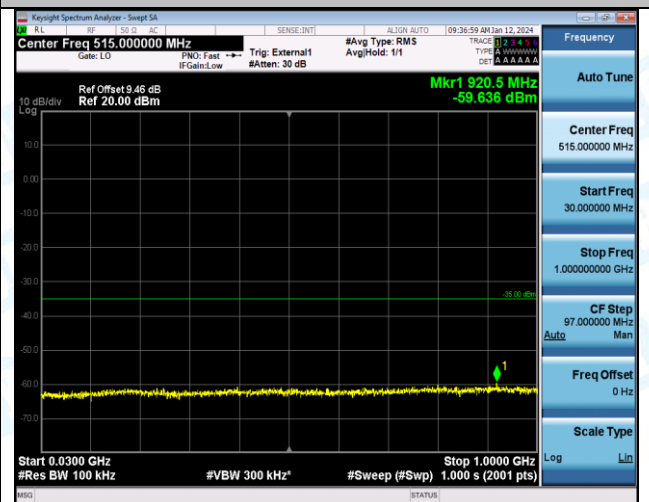

Band38_20MHz_QPSK_37850_1RB#0_30~1000_30~1000

Band38_20MHz_QPSK_37850_1RB#0_20000~27000_20000~27000