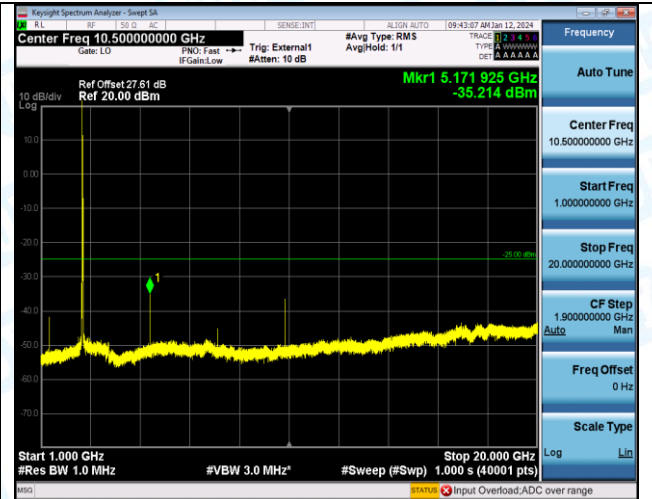

Band38_20MHz_16QAM_38000_1RB#0_1000~20000_1000~20000

Band38_20MHz_QPSK_38150_1RB#0_0.15~30_0.15~30