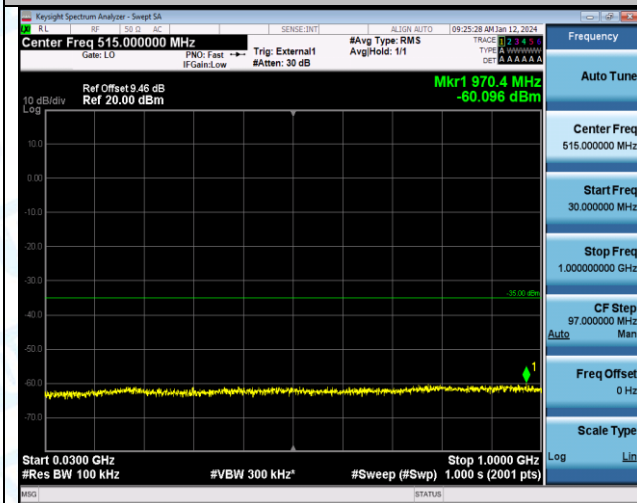

Band38_15MHz_QPSK_37825_1RB#0_30~1000_30~1000

Band38_15MHz_QPSK_37825_1RB#0_20000~27000_20000~27000