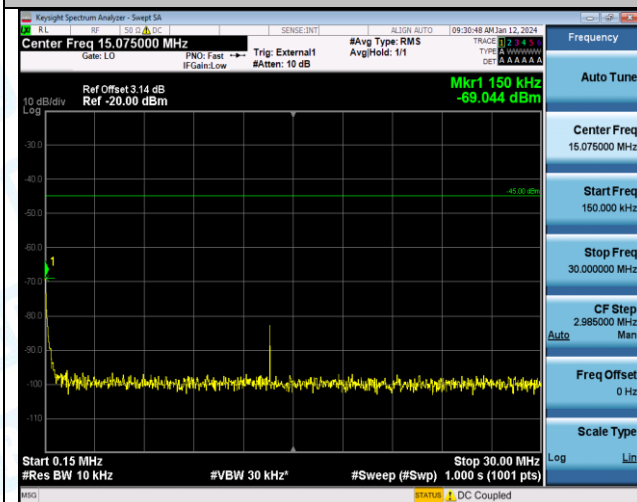

Band38_15MHz_16QAM_38000_1RB#0_0.15~30_0.15~30

Band38_15MHz_16QAM_38000_1RB#0_1000~20000_1000~20000