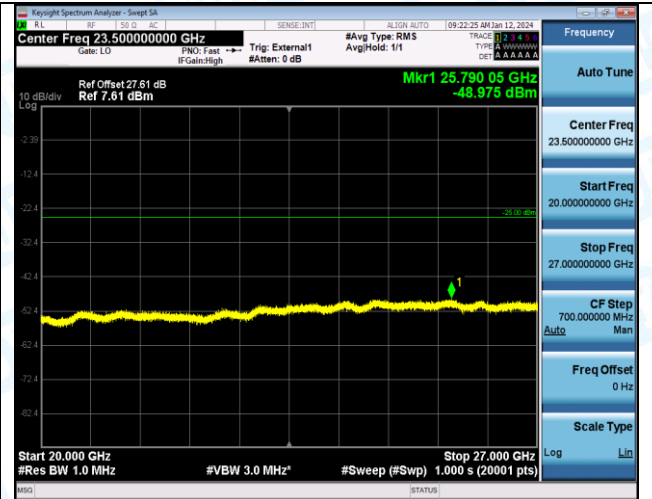

Band38_10MHz_QPSK_38200_1RB#0_20000~27000_20000~27000

Band38_10MHz_16QAM_38200_1RB#0_0.15-30_0.15-30