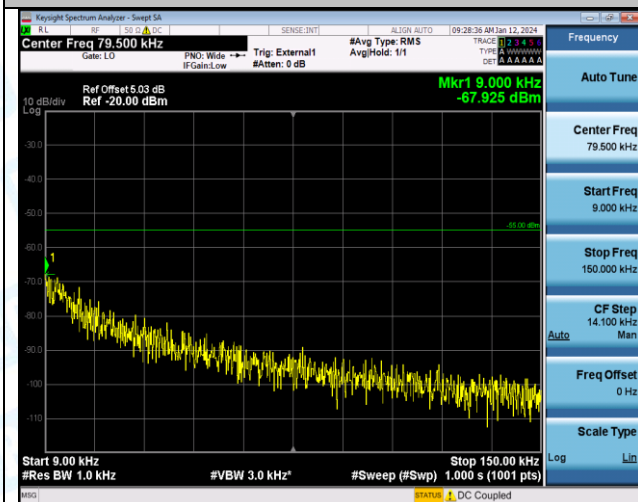

Band38_15MHz_QPSK_38000_1RB#0_0.009~0.15_0.009~0.15

Band38_15MHz_QPSK_38000_1RB#0_30~1000_30~1000