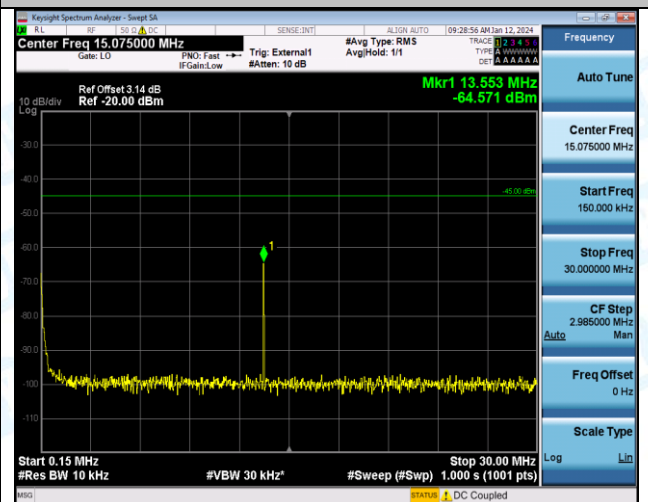

Band38_15MHz_QPSK_38000_1RB#0_0.15~30_0.15~30

Band38_15MHz_QPSK_38000_1RB#0_1000~20000_1000~20000