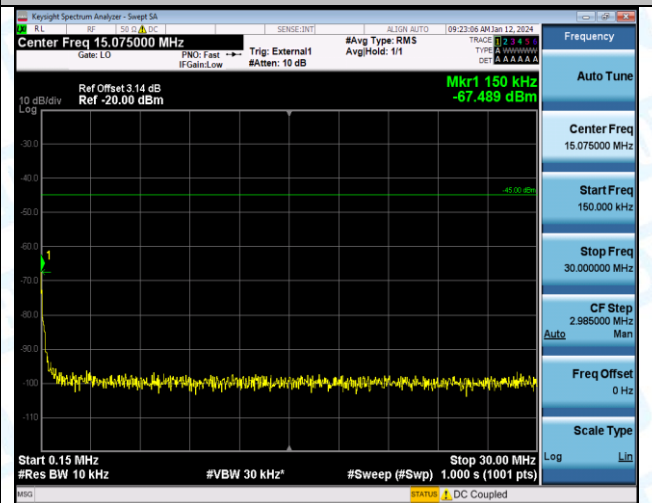

Band38_10MHz_16QAM_38200_1RB#0_0.15-30_0.15-30

Band38_10MHz_16QAM_38200_1RB#0_20000-27000_20000-27000