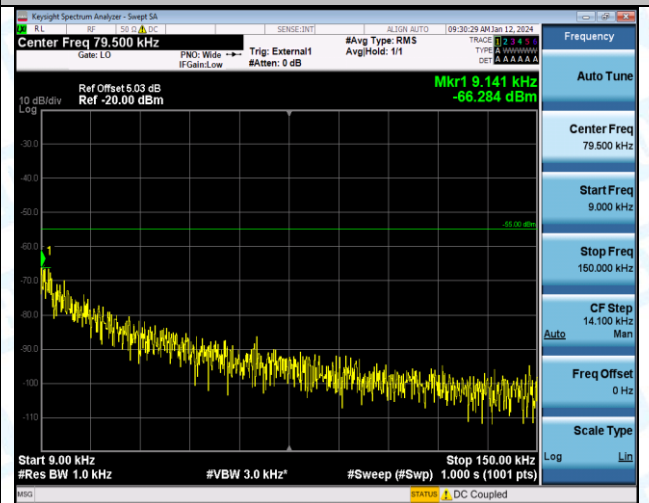

Band38_15MHz_16QAM_38000_1RB#0_0.009~0.15_0.009~0.15

Band38_15MHz_16QAM_38000_1RB#0_30~1000_30~1000