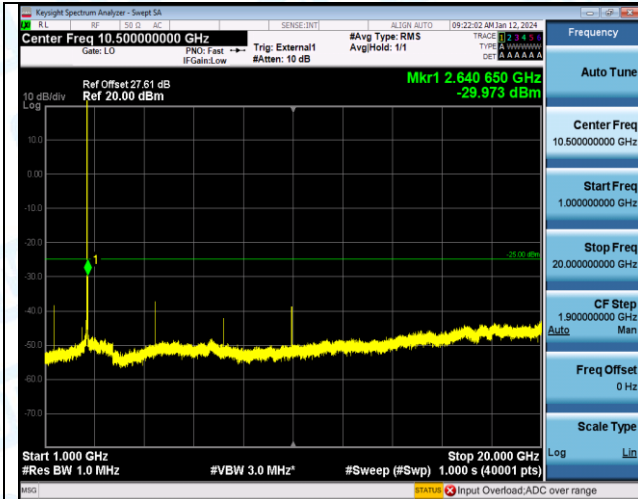

Band38_10MHz_QPSK_38200_1RB#0_1000~20000_1000~20000

Band38_10MHz_16QAM_38200_1RB#0_0.009-0.15_0.009-0.15