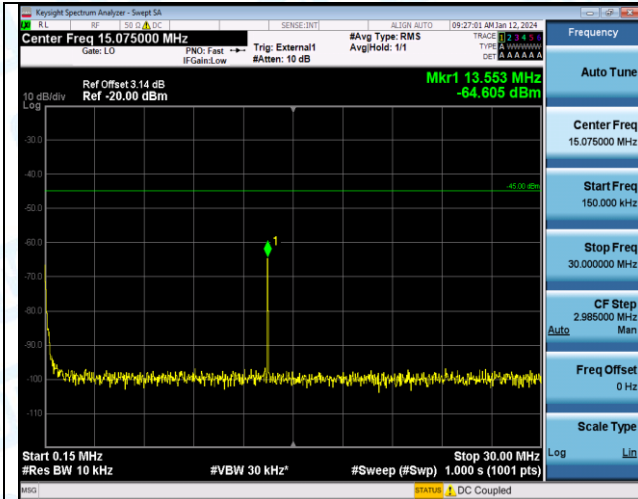

Band38_15MHz_16QAM_37825_1RB#0_0.15~30_0.15~30

Band38_15MHz_16QAM_37825_1RB#0_1000~20000_1000~20000