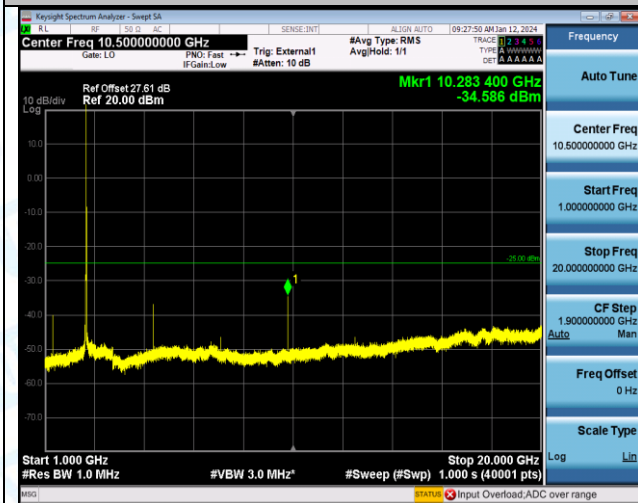

Band38\_15MHz\_16QAM\_37825\_1RB#0\_0.15~30\_0.15~30

Band38\_15MHz\_16QAM\_37825\_1RB#0\_30~1000\_30~1000

Band38\_15MHz\_16QAM\_37825\_1RB#0\_1000~20000\_1000~20000

Band38\_15MHz\_16QAM\_37825\_1RB#0\_20000~27000\_20000~27000