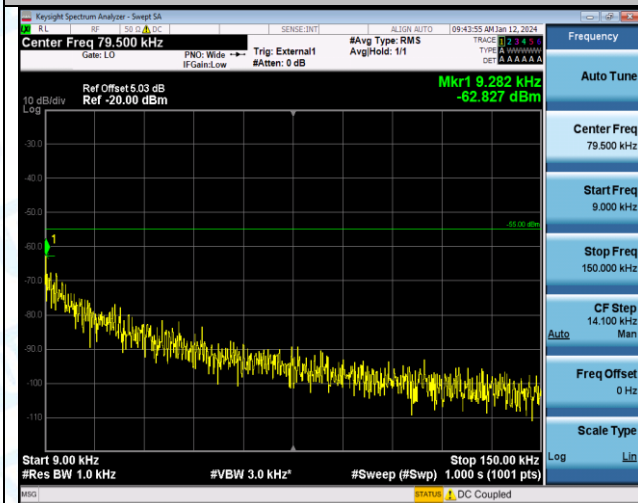

Band38\_15MHz\_16QAM\_38000\_1RB#0\_1000~20000\_1000~20000

Band38\_20MHz\_16QAM\_38000\_1RB#0\_1000~20000\_1000~20000

Band38\_20MHz\_QPSK\_38150\_1RB#0\_0.009~0.15\_0.009~0.15

Band38\_20MHz\_QPSK\_38150\_1RB#0\_0.15~30\_0.15~30