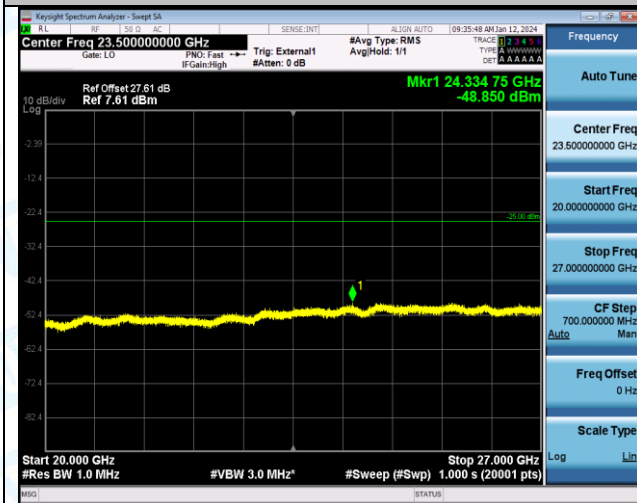

Band38_15MHz_16QAM_38175_1RB#0_20000~27000_20000~27000

Band38_20MHz_QPSK_37850_1RB#0_0.15~30_0.15~30