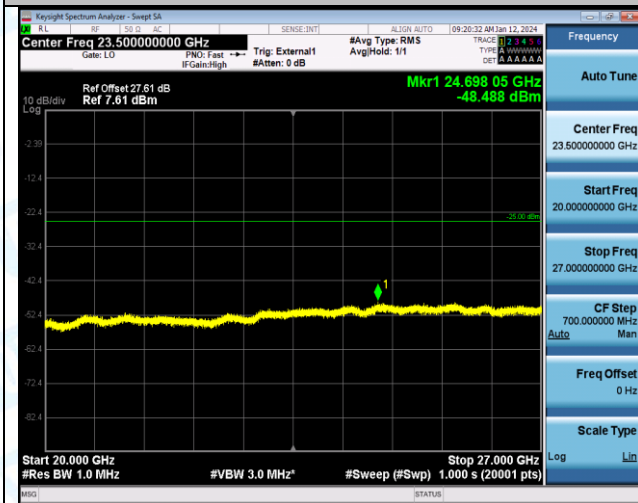

Band38\_10MHz\_16QAM\_38000\_1RB#0\_20000~27000\_20000~27000

Band38\_10MHz\_QPSK\_38200\_1RB#0\_0.009~0.15\_0.009~0.15

Band38\_10MHz\_QPSK\_38200\_1RB#0\_0.15~30\_0.15~30

Band38\_10MHz\_QPSK\_38200\_1RB#0\_30~1000\_30~1000