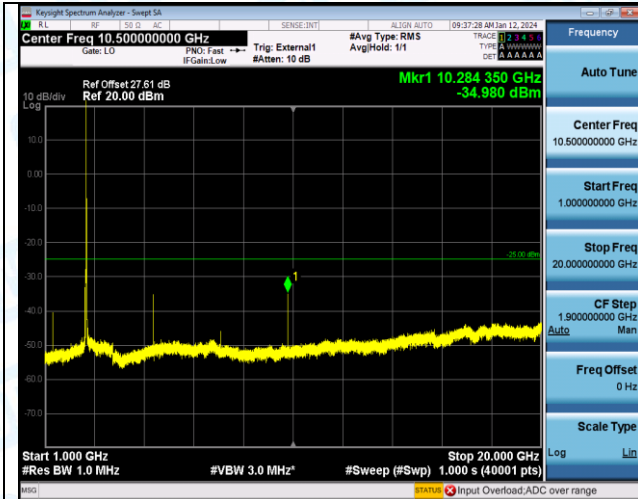

Band38_20MHz_QPSK_37850_1RB#0_1000~20000_1000~20000

Band38_20MHz_16QAM_37850_1RB#0_0.009~0.15_0.009~0.15