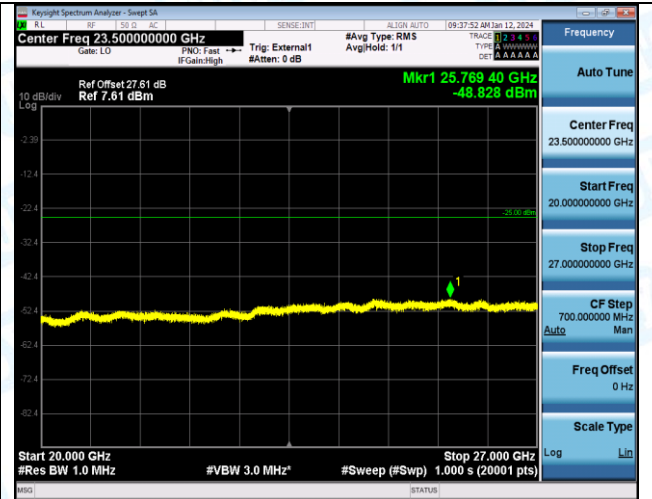

Band38_20MHz_QPSK_37850_1RB#0_20000~27000_20000~27000

Band38_20MHz_16QAM_37850_1RB#0_0.15~30_0.15~30