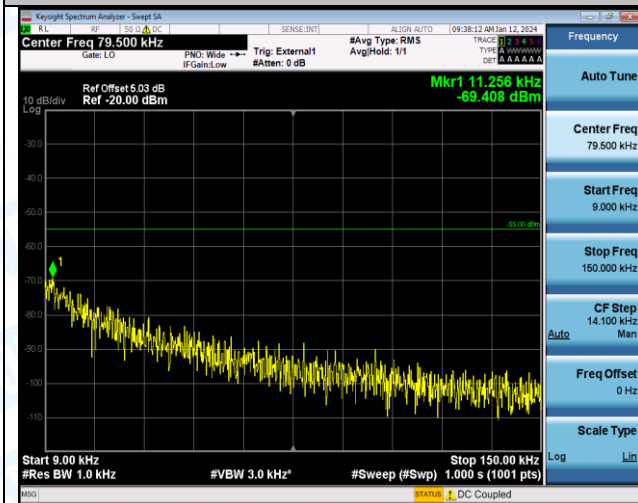

Band38\_20MHz\_QPSK\_37850\_1RB#0\_1000~20000\_1000~20000

Band38\_20MHz\_QPSK\_37850\_1RB#0\_20000~27000\_20000~27000

Band38\_20MHz\_16QAM\_37850\_1RB#0\_0.009~0.15\_0.009~0.15

Band38\_20MHz\_16QAM\_37850\_1RB#0\_0.15~30\_0.15~30