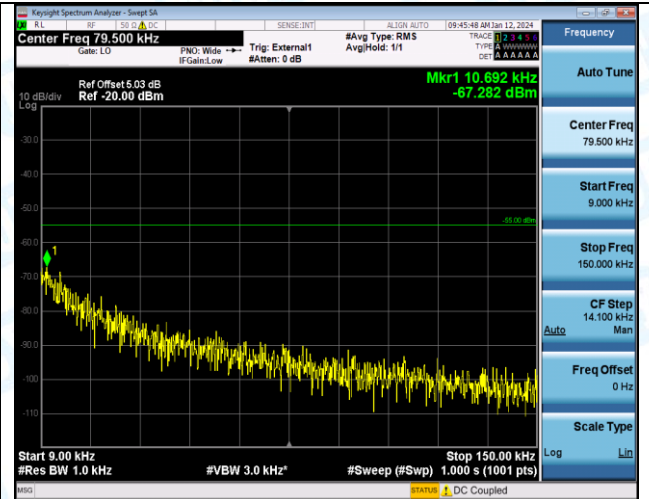

Band38_20MHz_16QAM_38150_1RB#0_0.009~0.15_0.009~0.15

Band38_20MHz_QPSK_37850_1RB#0_0.009~0.15_0.009~0.15