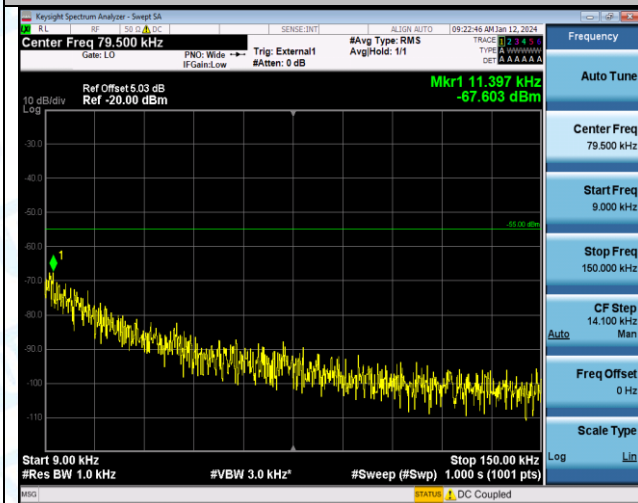

Band38\_10MHz\_QPSK\_38200\_1RB#0\_1000~20000\_1000~20000

Band38\_10MHz\_QPSK\_38200\_1RB#0\_20000~27000\_20000~27000

Band38\_10MHz\_16QAM\_38200\_1RB#0\_0.009-0.15\_0.009-0.15

Band38\_10MHz\_16QAM\_38200\_1RB#0\_0.15-30\_0.15-30