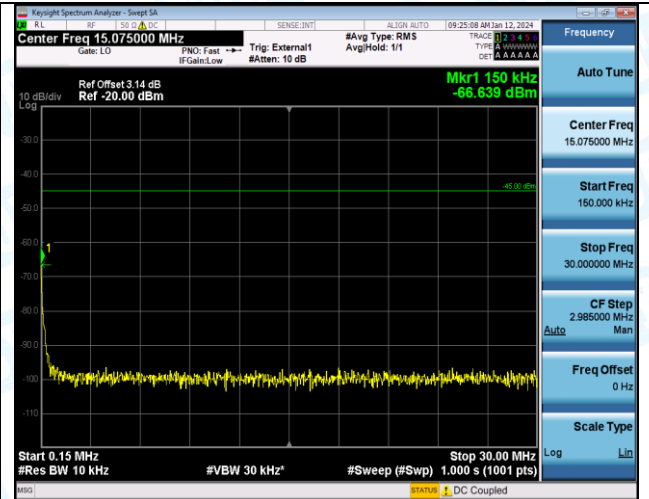

Band38_15MHz_QPSK_37825_1RB#0_0.15-30_0.15-30

Band38_15MHz_QPSK_37825_1RB#0_1000~20000_1000~20000