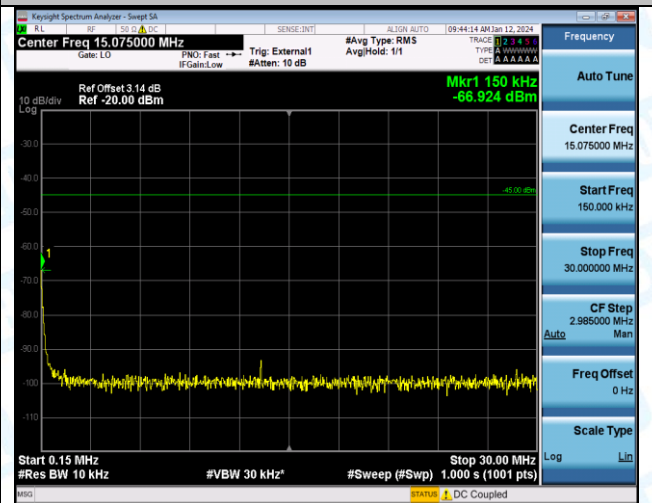

Band38_20MHz_QPSK_38150_1RB#0_0.15~30_0.15~30

Band38_20MHz_QPSK_38150_1RB#0_1000~20000_1000~20000