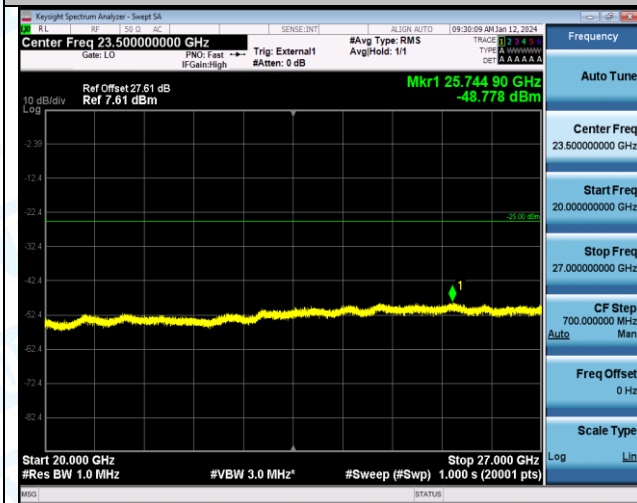

Band38_15MHz_QPSK_38000_1RB#0_20000~27000_20000~27000

Band38_15MHz_16QAM_38000_1RB#0_0.15~30_0.15~30