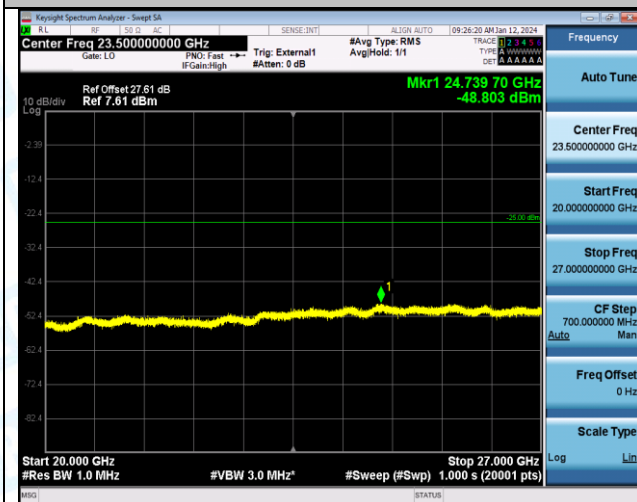

Band38\_15MHz\_QPSK\_37825\_1RB#0\_30~1000\_30~1000

Band38\_15MHz\_QPSK\_37825\_1RB#0\_1000~20000\_1000~20000

Band38\_15MHz\_QPSK\_37825\_1RB#0\_20000~27000\_20000~27000

Band38\_15MHz\_16QAM\_37825\_1RB#0\_0.009~0.15\_0.009~0.15