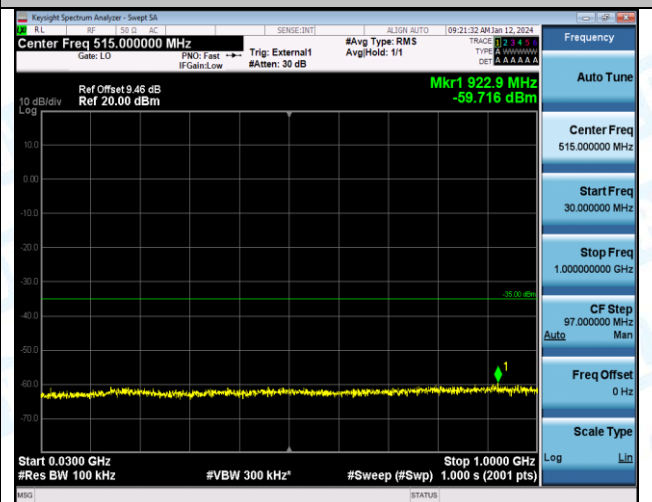

Band38\_10MHz\_16QAM\_38000\_1RB#0\_20000~27000\_20000~27000

Band38\_10MHz\_QPSK\_38200\_1RB#0\_0.009~0.15\_0.009~0.15

Band38\_10MHz\_QPSK\_38200\_1RB#0\_0.15~30\_0.15~30

Band38\_10MHz\_QPSK\_38200\_1RB#0\_30~1000\_30~1000