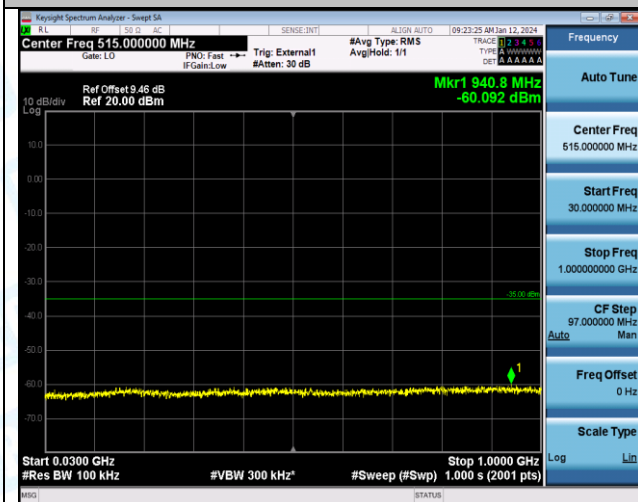

Band38_10MHz_16QAM_38200_1RB#0_30-1000_30-1000

Band38_15MHz_QPSK_37825_1RB#0_0.009-0.15_0.009-0.15