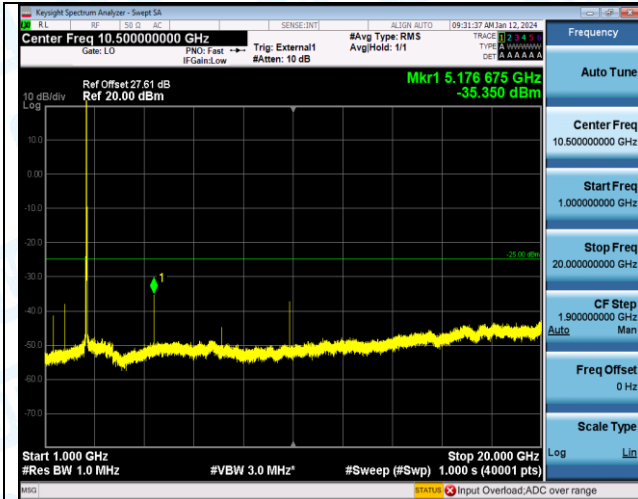

Band38_15MHz_16QAM_38000_1RB#0_1000~20000_1000~20000

Band38_20MHz_QPSK_38150_1RB#0_0.009~0.15_0.009~0.15