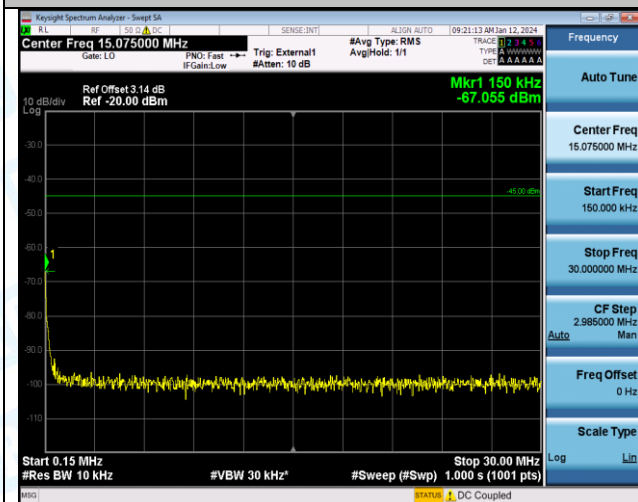

Band38\_10MHz\_16QAM\_38000\_1RB#0\_20000~27000\_20000~27000

Band38\_10MHz\_QPSK\_38200\_1RB#0\_0.009~0.15\_0.009~0.15

Band38\_10MHz\_QPSK\_38200\_1RB#0\_0.15~30\_0.15~30

Band38\_10MHz\_QPSK\_38200\_1RB#0\_30~1000\_30~1000