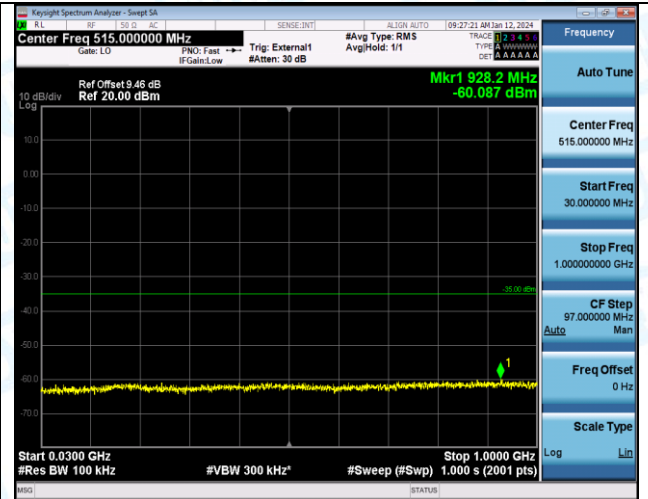

Band38_15MHz_16QAM_37825_1RB#0_30~1000_30~1000

Band38_15MHz_16QAM_37825_1RB#0_20000~27000_20000~27000