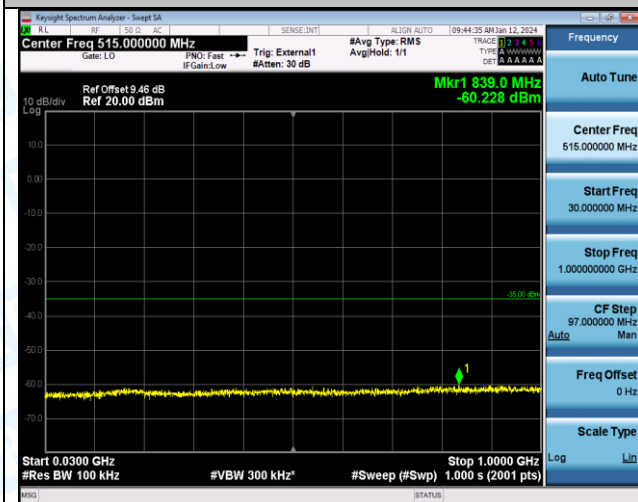

Band38_20MHz_QPSK_38150_1RB#0_30~1000_30~1000

Band38_20MHz_QPSK_38150_1RB#0_20000~27000_20000~27000