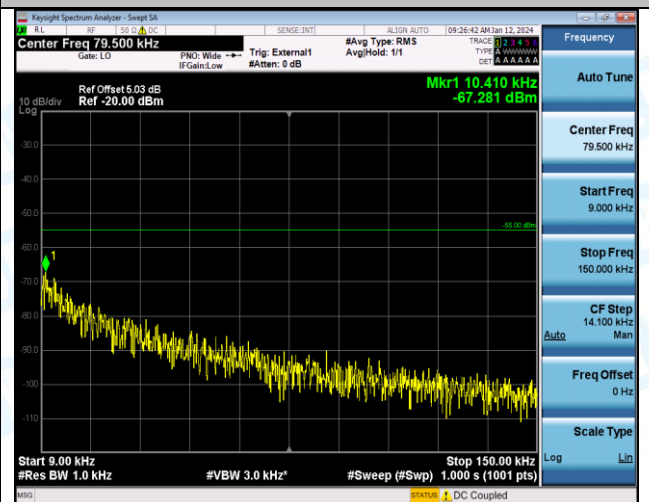

Band38_15MHz_16QAM_37825_1RB#0_0.009~0.15_0.009~0.15

Band38_15MHz_16QAM_37825_1RB#0_30~1000_30~1000