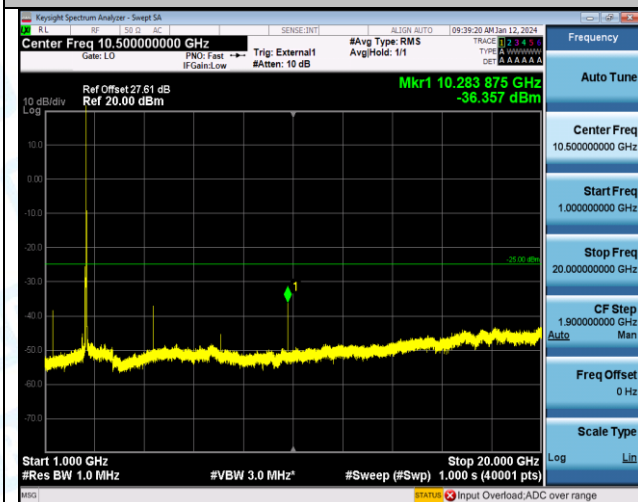

Band38_20MHz_16QAM_37850_1RB#0_1000~20000_1000~20000

Band38_20MHz_QPSK_38000_1RB#0_0.009~0.15_0.009~0.15