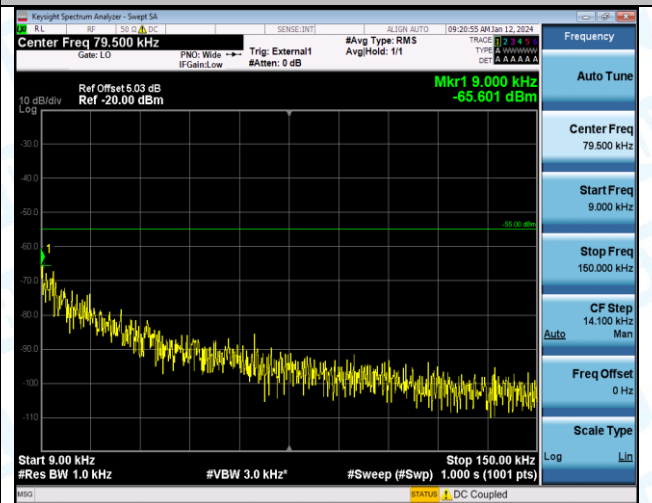

Band38\_10MHz\_16QAM\_38000\_1RB#0\_20000~27000\_20000~27000

Band38\_10MHz\_QPSK\_38200\_1RB#0\_0.009~0.15\_0.009~0.15

Band38\_10MHz\_QPSK\_38200\_1RB#0\_0.15~30\_0.15~30

Band38\_10MHz\_QPSK\_38200\_1RB#0\_30~1000\_30~1000