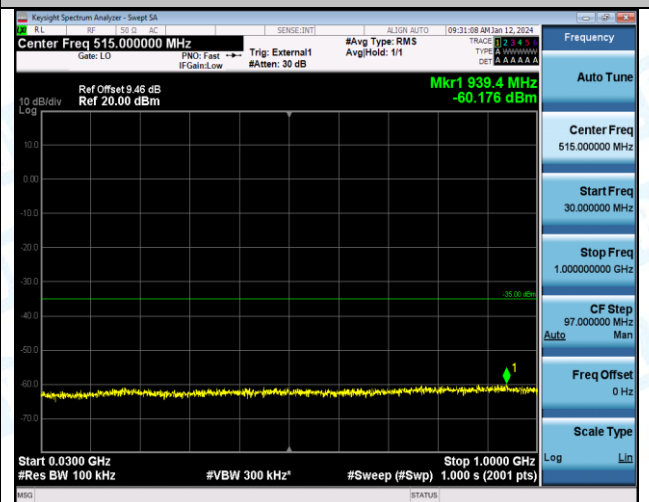

Band38_15MHz_16QAM_38000_1RB#0_30~1000_30~1000

Band38_20MHz_16QAM_38000_1RB#0_1000~20000_1000~20000