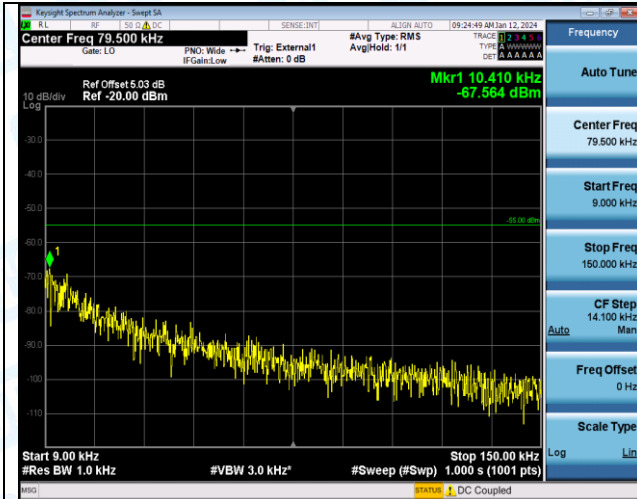

Band38\_10MHz\_16QAM\_38200\_1RB#0\_30-1000\_30-1000

Band38\_10MHz\_16QAM\_38200\_1RB#0\_20000-27000\_20000-27000

Band38\_15MHz\_QPSK\_37825\_1RB#0\_0.009-0.15\_0.009-0.15

Band38\_15MHz\_QPSK\_37825\_1RB#0\_0.15-30\_0.15-30