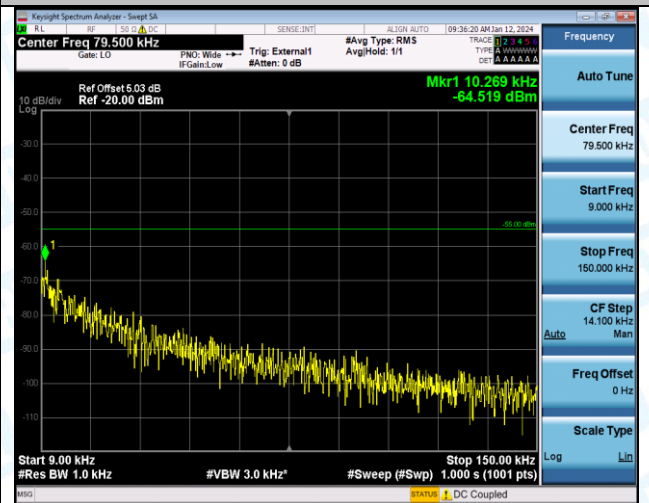

Band38_20MHz_QPSK_37850_1RB#0_0.009~0.15_0.009~0.15

Band38_20MHz_QPSK_37850_1RB#0_30~1000_30~1000