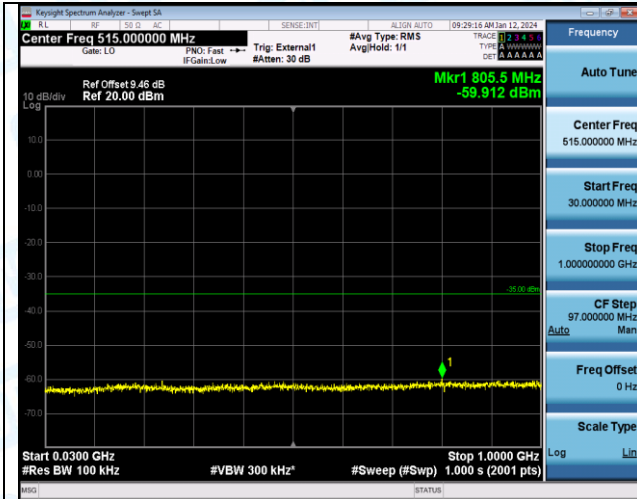

Band38\_15MHz\_QPSK\_38000\_1RB#0\_0.009~0.15\_0.009~0.15

Band38\_15MHz\_QPSK\_38000\_1RB#0\_0.15~30\_0.15~30

Band38\_15MHz\_QPSK\_38000\_1RB#0\_30~1000\_30~1000

Band38\_15MHz\_QPSK\_38000\_1RB#0\_1000~20000\_1000~20000