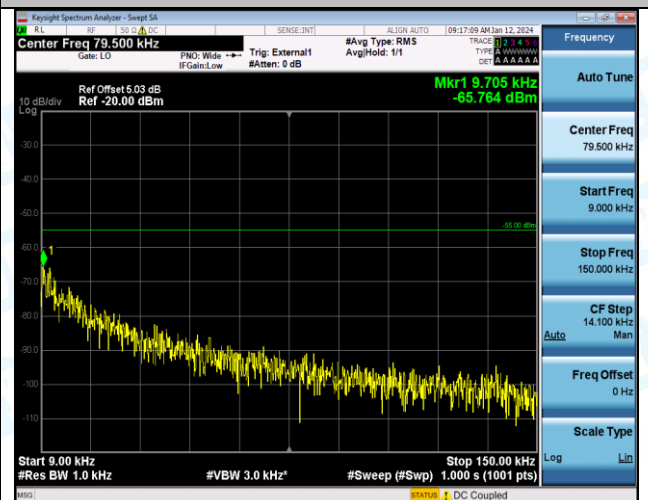

Band38_10MHz_QPSK_38000_1RB#0_0.009~0.15_0.009~0.15

Band38_10MHz_QPSK_38000_1RB#0_30~1000_30~1000