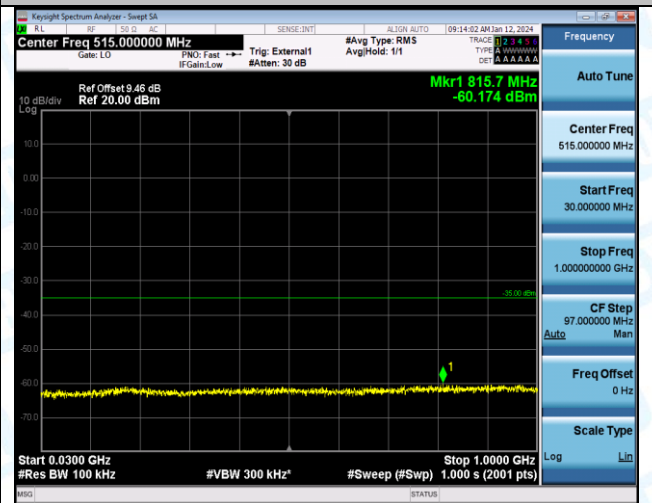

Band38_10MHz_QPSK_37800_1RB#0_30~1000_30~1000

Band38_10MHz_QPSK_37800_1RB#0_20000~27000_20000~27000