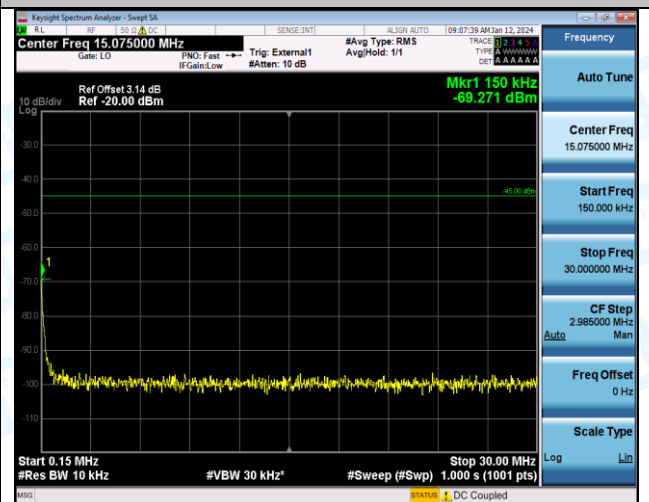

Band38_5MHz_16QAM_38000_1RB#0_0.15~30_0.15~30

Band38_5MHz_16QAM_38000_1RB#0_1000~20000_1000~20000