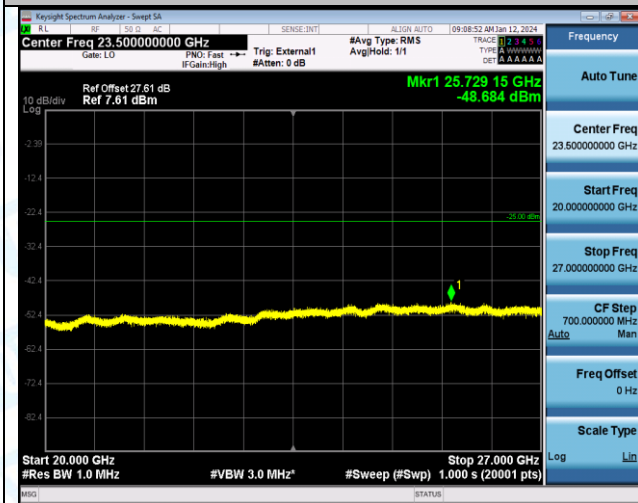

Band38_5MHz_16QAM_38000_1RB#0_30~1000_30~1000

Band38_5MHz_16QAM_38000_1RB#0_1000~20000_1000~20000

Band38_5MHz_16QAM_38000_1RB#0_20000~27000_20000~27000

Band38_5MHz_QPSK_38225_1RB#0_0.009-0.15_0.009-0.15

Band38_5MHz_QPSK_38225_1RB#0_0.15~30_0.15~30