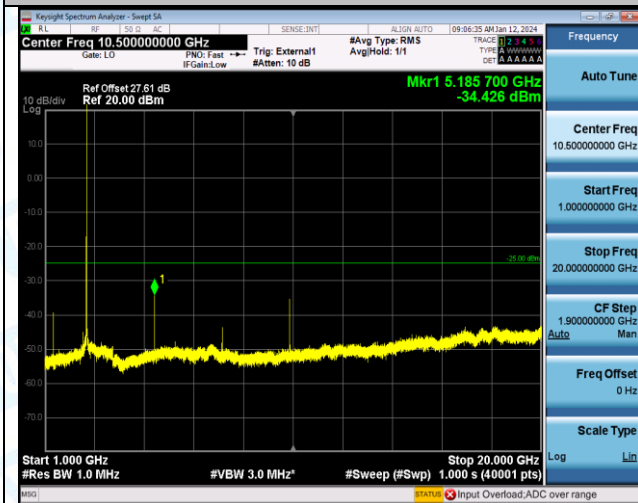

Test Graphs

Band38_5MHz_QPSK_38000_1RB#0_1000~20000_1000~20000

Band38_5MHz_QPSK_38000_1RB#0_20000~27000_20000~27000

Band38_5MHz_16QAM_38000_1RB#0_0.009~0.15_0.009~0.15

Band38_5MHz_16QAM_38000_1RB#0_0.15~30_0.15~30