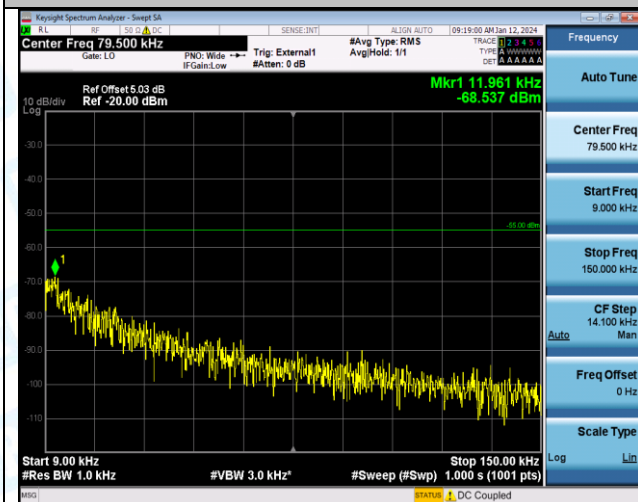

Band38_10MHz_16QAM_38000_1RB#0_0.009~0.15_0.009~0.15

Band38_10MHz_16QAM_38000_1RB#0_30~1000_30~1000