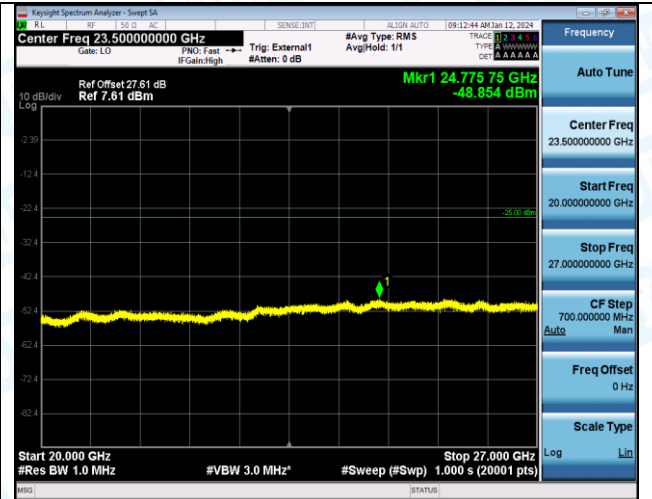

Band38_15MHz_16QAM_38175_1RB#0_0.009~0.15_0.009~0.15

Band38_15MHz_16QAM_38175_1RB#0_0.15~30_0.15~30

Band38_15MHz_16QAM_38175_1RB#0_30~1000_30~1000

Band38_5MHz_16QAM_38225_1RB#0_20000~27000_20000~27000

Band38_10MHz_QPSK_37800_1RB#0_0.009~0.15_0.009~0.15