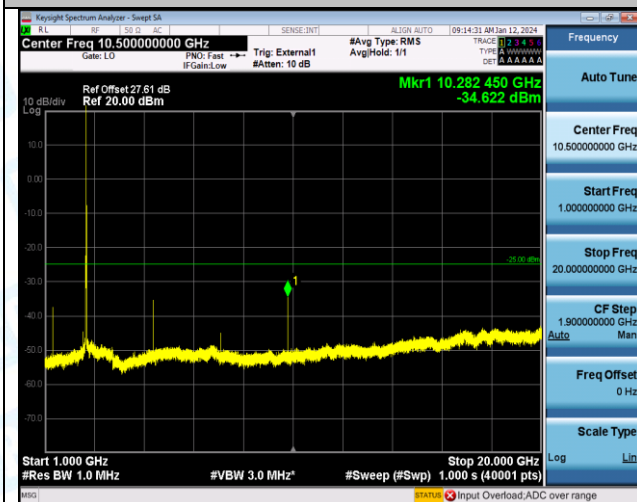

Band38_10MHz_QPSK_37800_1RB#0_1000~20000_1000~20000

Band38_10MHz_16QAM_37800_1RB#0_0.009~0.15_0.009~0.15