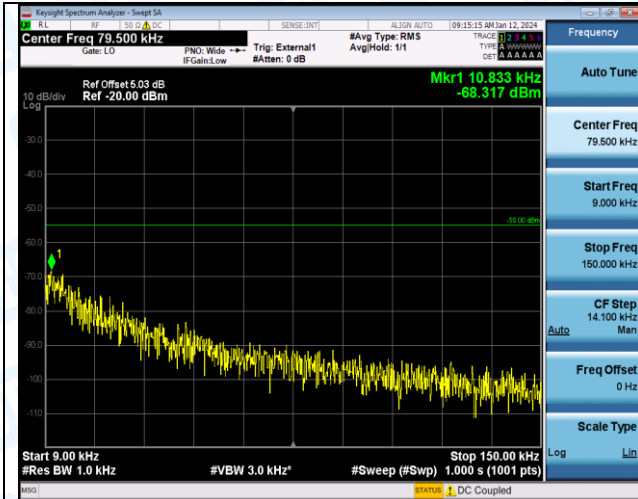

Band38_10MHz_16QAM_37800_1RB#0_0.009~0.15_0.009~0.15

Band38_10MHz_16QAM_37800_1RB#0_30~1000_30~1000