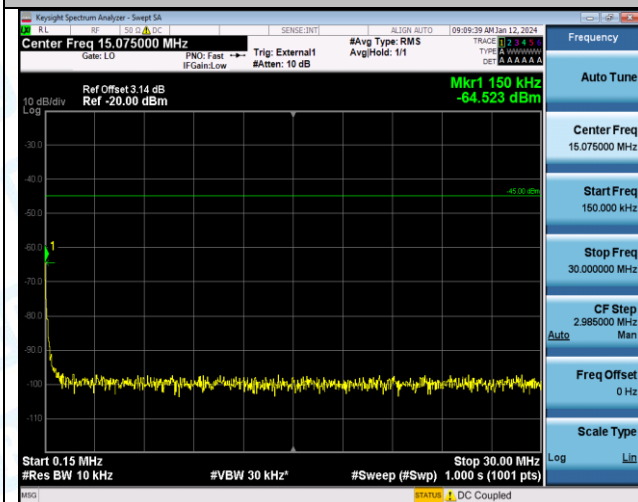

Band38_5MHz_QPSK_38225_1RB#0_0.15~30_0.15~30

Band38_15MHz_QPSK_38175_1RB#0_0.15~30_0.15~30