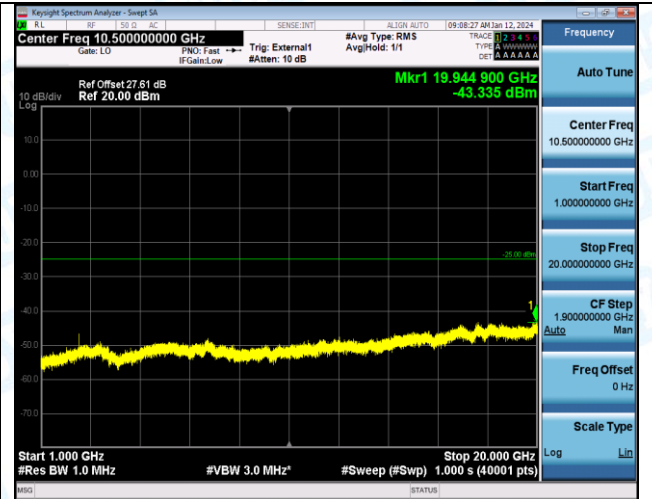

Band38_5MHz_16QAM_38000_1RB#0_1000~20000_1000~20000

Band38_5MHz_QPSK_38225_1RB#0_0.009-0.15_0.009-0.15