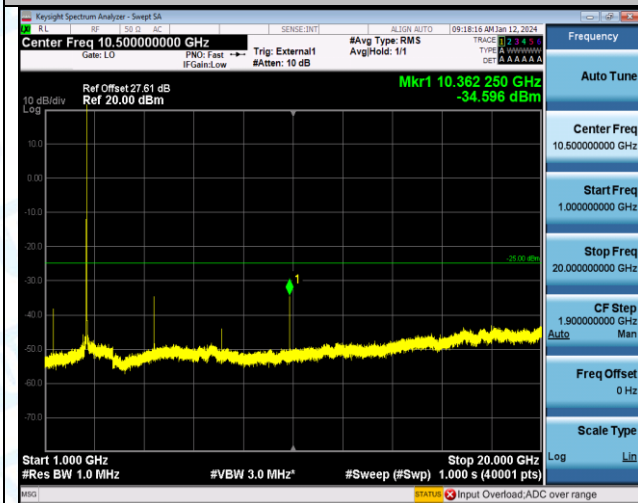

Band38_10MHz_QPSK_38000_1RB#0_0.15~30_0.15~30

Band38_10MHz_QPSK_38000_1RB#0_30~1000_30~1000

Band38_10MHz_QPSK_38000_1RB#0_1000~20000_1000~20000

Band38_10MHz_QPSK_38000_1RB#0_20000~27000_20000~27000

Band38_10MHz_16QAM_38000_1RB#0_0.009~0.15_0.009~0.15