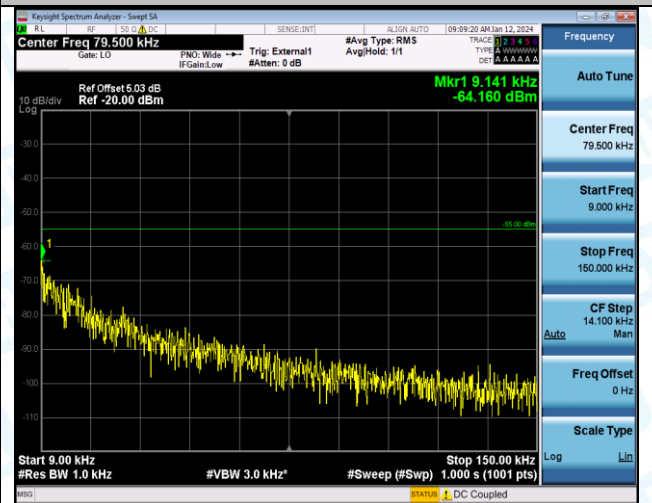

Band38_5MHz_16QAM_38000_1RB#0_30~1000_30~1000

Band38_5MHz_16QAM_38000_1RB#0_1000~20000_1000~20000

Band38_5MHz_16QAM_38000_1RB#0_20000~27000_20000~27000

Band38_5MHz_QPSK_38225_1RB#0_0.009-0.15_0.009-0.15

Band38_5MHz_QPSK_38225_1RB#0_0.15~30_0.15~30