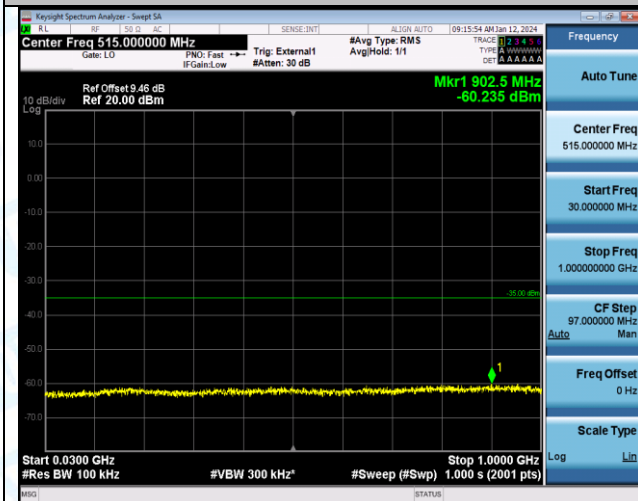

Band38_10MHz_16QAM_37800_1RB#0_30~1000_30~1000

Band38_10MHz_16QAM_37800_1RB#0_20000~27000_20000~27000