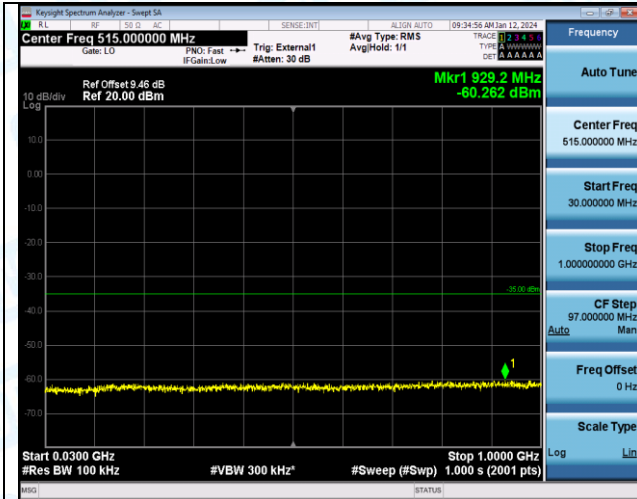

Band38_15MHz_16QAM_38175_1RB#0_30~1000_30~1000

Band38_10MHz_QPSK_37800_1RB#0_0.009~0.15_0.009~0.15