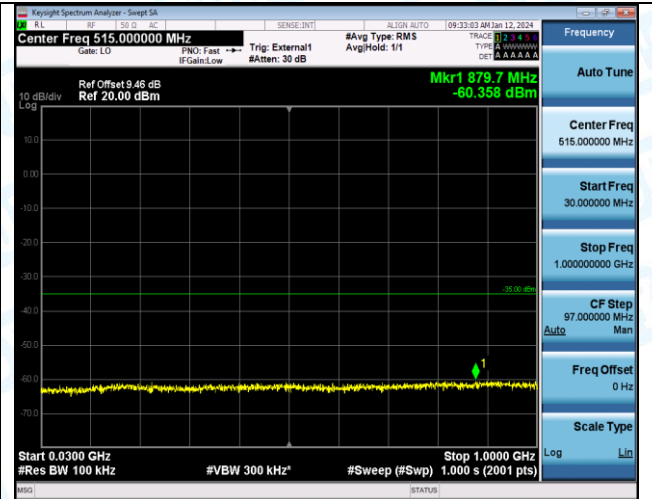

Band38_15MHz_QPSK_38175_1RB#0_30~1000_30~1000

Band38_15MHz_QPSK_38175_1RB#0_20000~27000_20000~27000