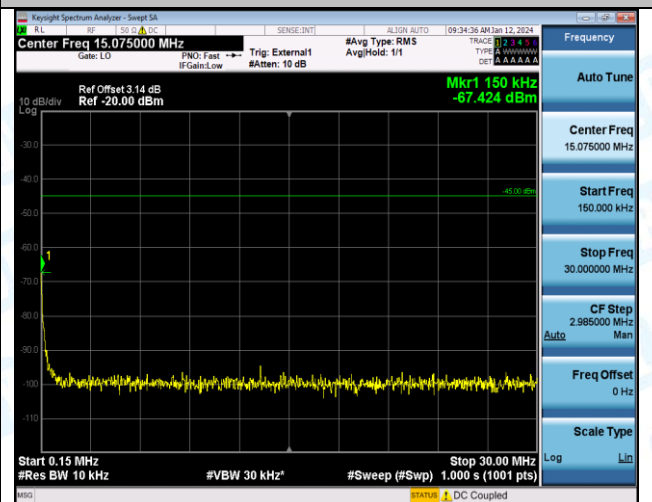

Band38_15MHz_16QAM_38175_1RB#0_0.15~30_0.15~30

Band38_5MHz_16QAM_38225_1RB#0_20000~27000_20000~27000