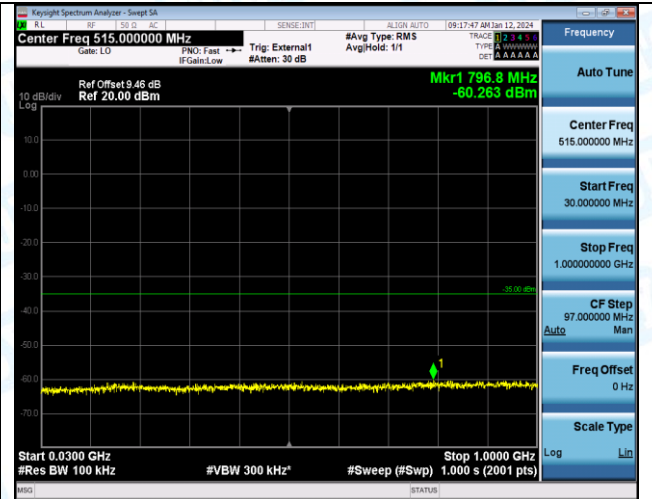

Band38_10MHz_QPSK_38000_1RB#0_30~1000_30~1000

Band38_10MHz_QPSK_38000_1RB#0_20000~27000_20000~27000