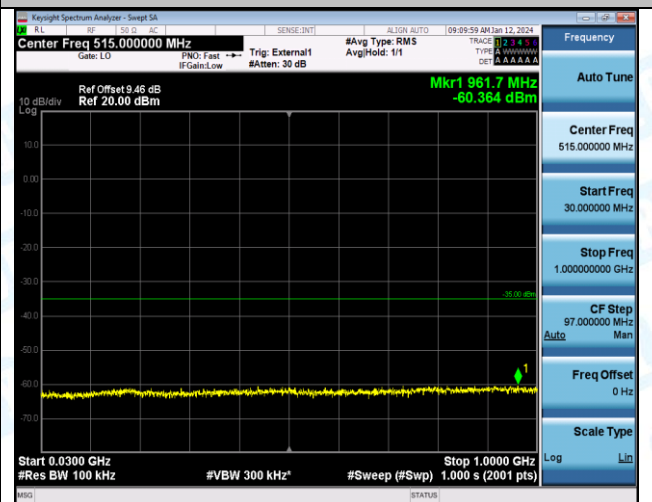

Band38_5MHz_QPSK_38225_1RB#0_30~1000_30~1000

Band38_15MHz_QPSK_38175_1RB#0_30~1000_30~1000