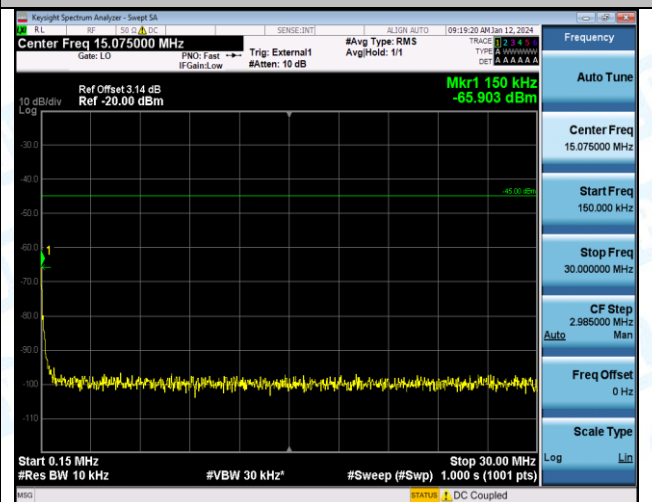

Band38_10MHz_16QAM_38000_1RB#0_0.15~30_0.15~30

Band38_10MHz_16QAM_38000_1RB#0_1000~20000_1000~20000