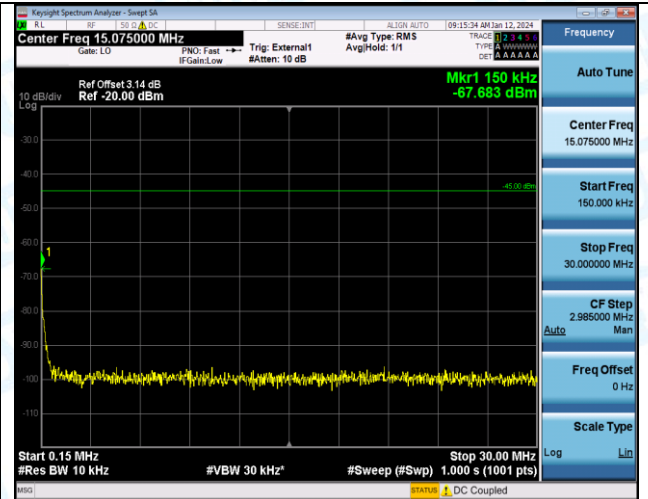

Band38_10MHz_16QAM_37800_1RB#0_0.15~30_0.15~30

Band38_10MHz_16QAM_37800_1RB#0_1000~2000_1000~20000