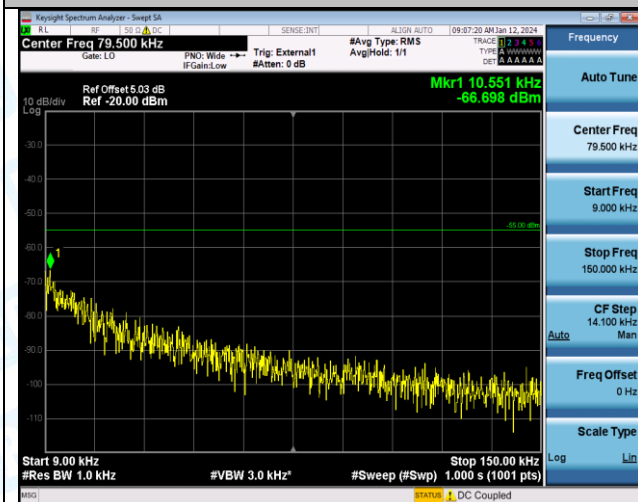

Test Graphs

Band38_5MHz_QPSK_38000_1RB#0_1000~20000_1000~20000

Band38_5MHz_QPSK_38000_1RB#0_20000~27000_20000~27000

Band38_5MHz_16QAM_38000_1RB#0_0.009~0.15_0.009~0.15

Band38_5MHz_16QAM_38000_1RB#0_0.15~30_0.15~30