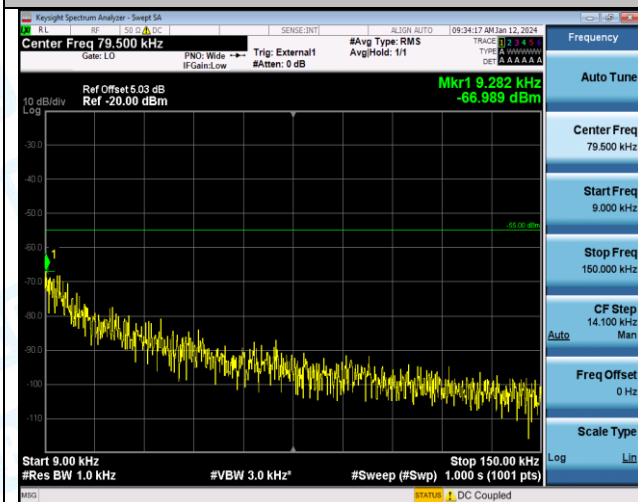

Band38_15MHz_16QAM_38175_1RB#0_0.009~0.15_0.009~0.15

Band38_15MHz_16QAM_38175_1RB#0_30~1000_30~1000