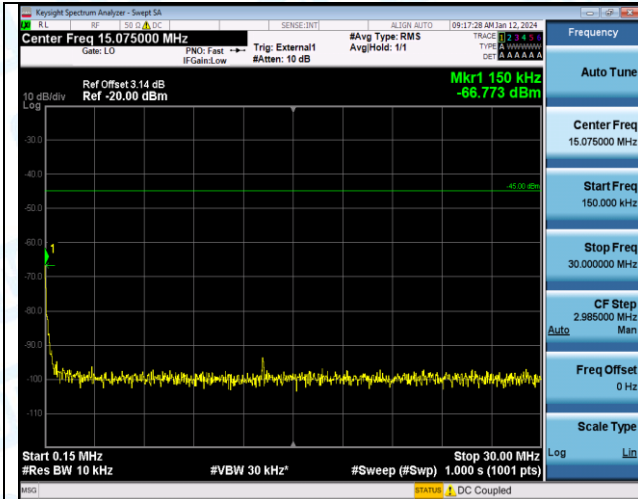

Band38_10MHz_QPSK_38000_1RB#0_0.15~30_0.15~30

Band38_10MHz_QPSK_38000_1RB#0_1000~20000_1000~20000