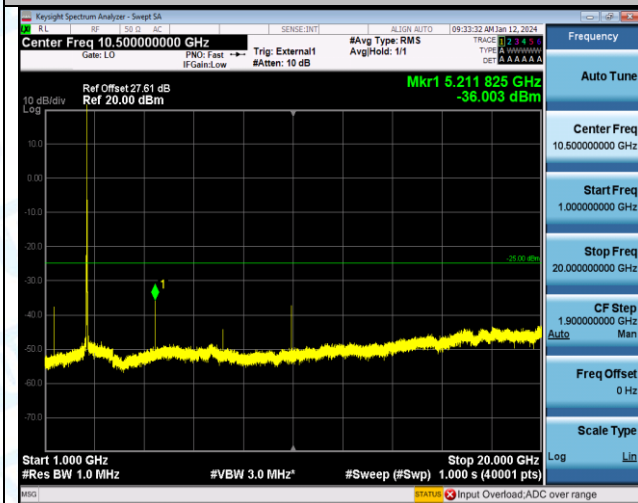

Band38_5MHz_QPSK_38225_1RB#0_30~1000_30~1000

Band38_15MHz_QPSK_38175_1RB#0_0.15~30_0.15~30

Band38_15MHz_QPSK_38175_1RB#0_30~1000_30~1000

Band38_15MHz_QPSK_38175_1RB#0_1000~20000_1000~20000

Band38_15MHz_QPSK_38175_1RB#0_20000~27000_20000~27000