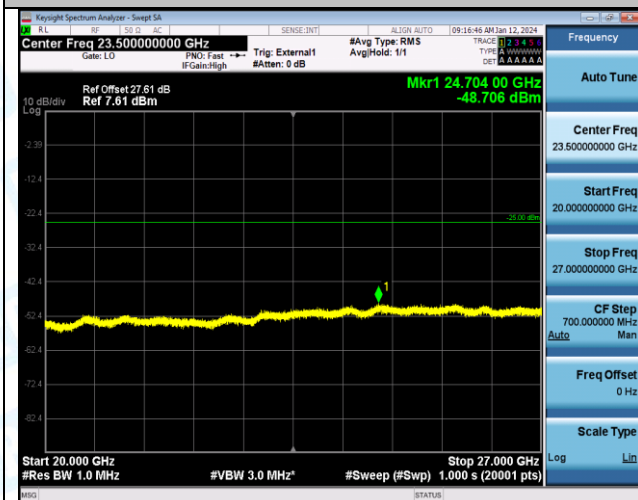

Band38_10MHz_16QAM_37800_1RB#0_0.15~30_0.15~30

Band38_10MHz_16QAM_37800_1RB#0_30~1000_30~1000

Band38_10MHz_16QAM_37800_1RB#0_1000~2000_1000~20000

Band38_10MHz_16QAM_37800_1RB#0_20000~27000_20000~27000

Band38_10MHz_QPSK_38000_1RB#0_0.009~0.15_0.009~0.15