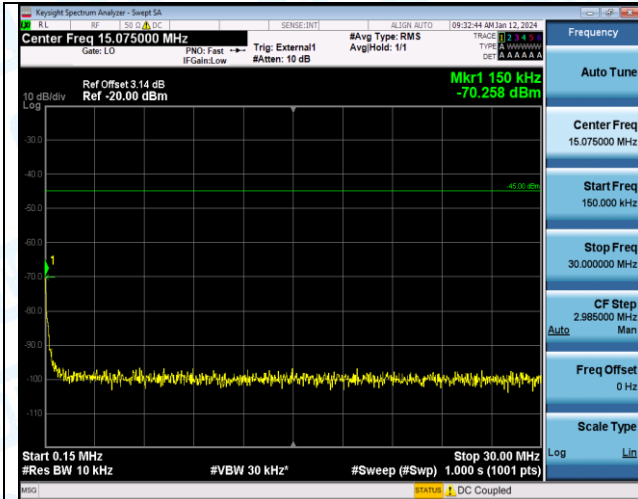

Band38_15MHz_QPSK_38175_1RB#0_0.15~30_0.15~30

Band38_15MHz_QPSK_38175_1RB#0_1000~20000_1000~20000