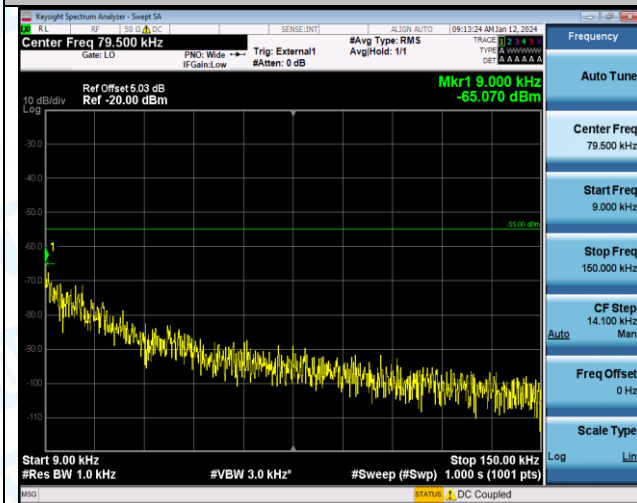

Band38_10MHz_QPSK_37800_1RB#0_0.009~0.15_0.009~0.15

Band38_10MHz_QPSK_37800_1RB#0_1000~20000_1000~20000