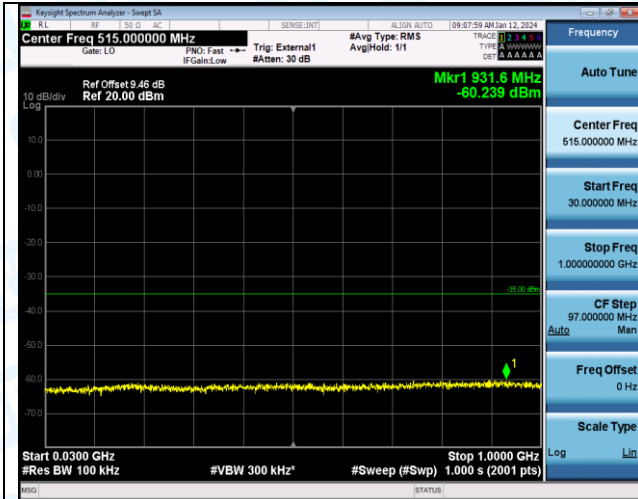

Band38_5MHz_16QAM_38000_1RB#0_30~1000_30~1000

Band38_5MHz_16QAM_38000_1RB#0_20000~27000_20000~27000