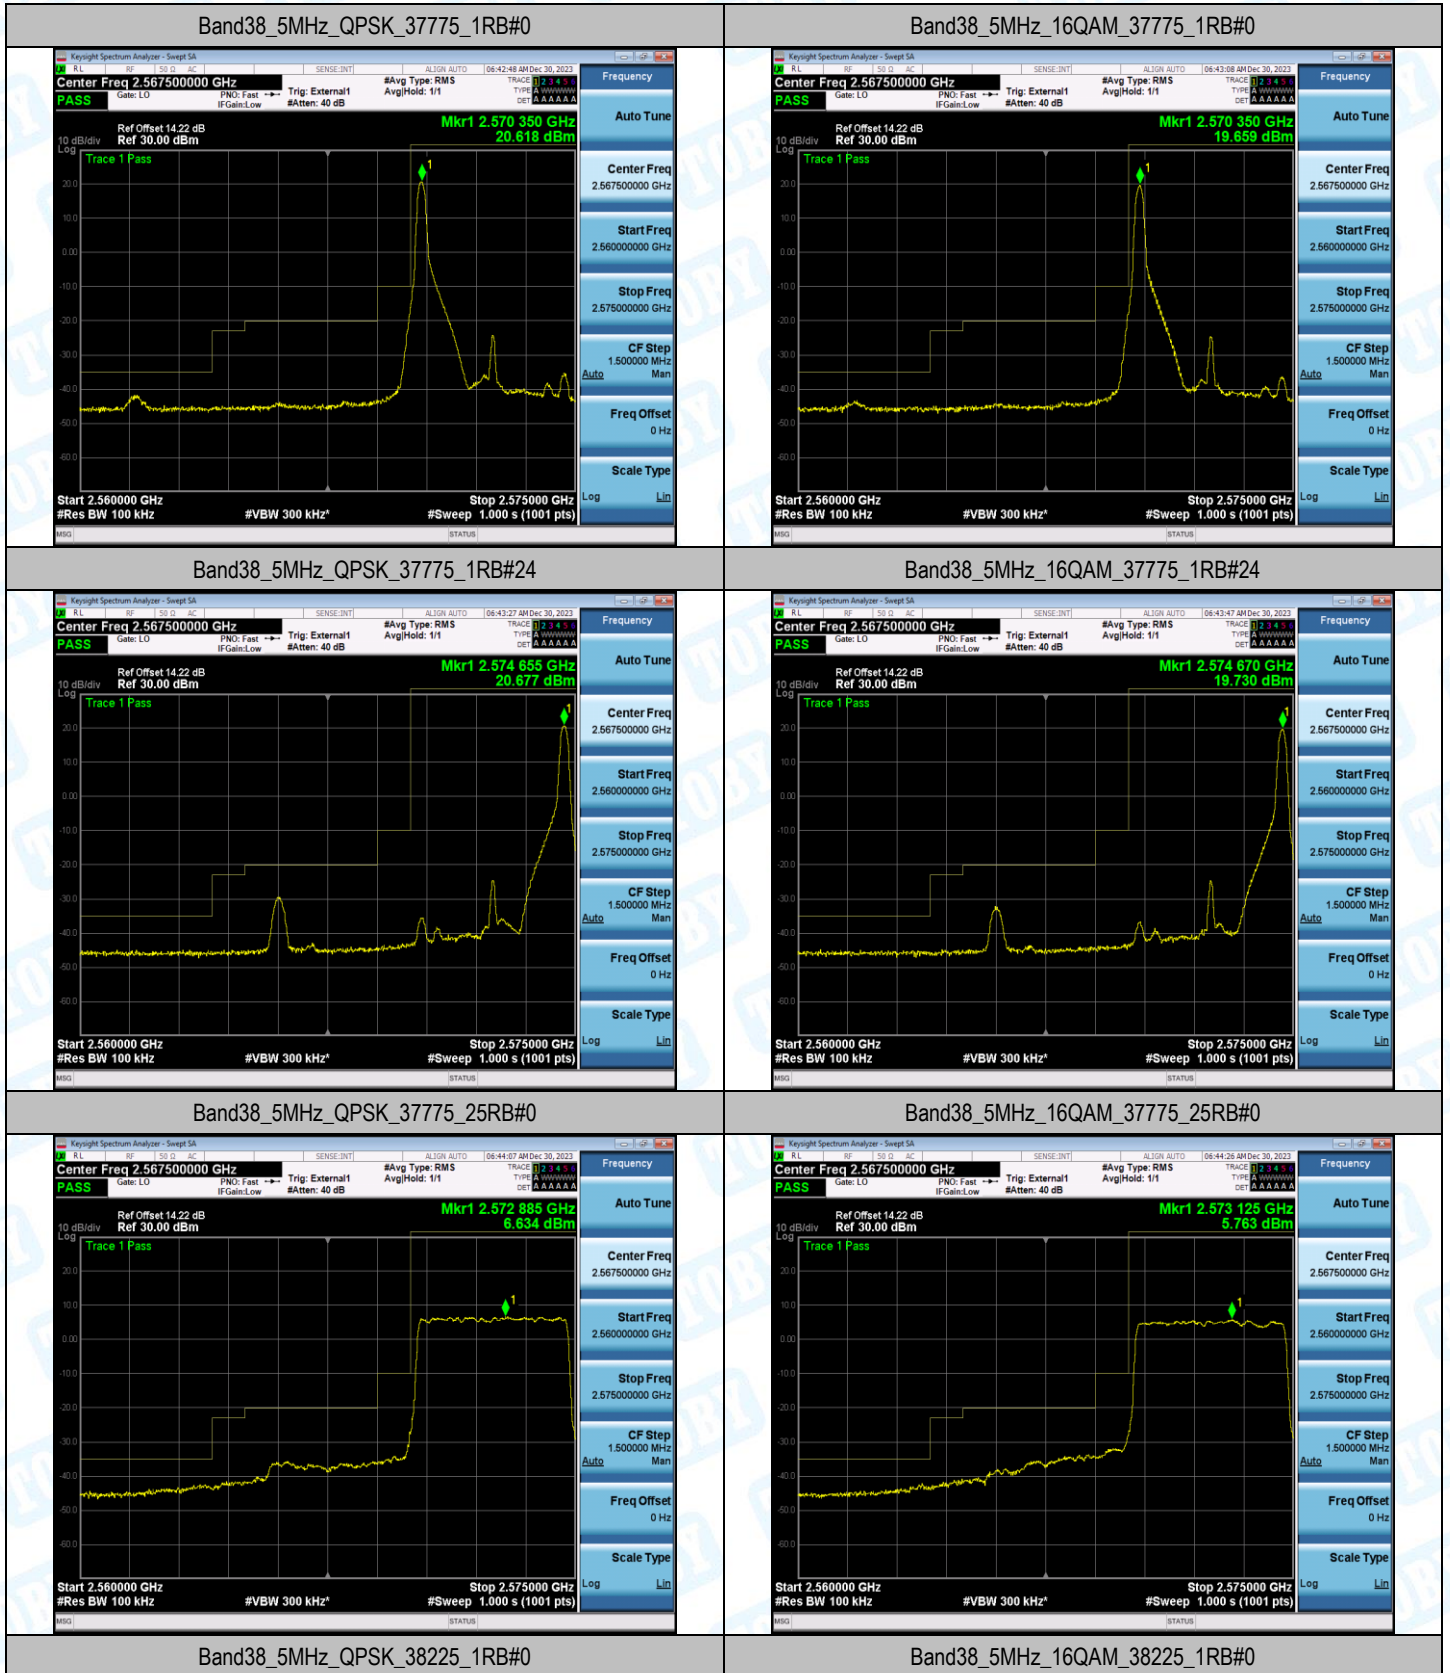

Test Graphs

Band38_5MHz_QPSK_38225_1RB#24

Band38_5MHz_16QAM_38225_1RB#24

Band38_5MHz_QPSK_38225_25RB#0

Band38_5MHz_16QAM_38225_25RB#0

Band38_10MHz_QPSK_37800_1RB#0

Band38_10MHz_16QAM_37800_1RB#0

Band38_10MHz_QPSK_37800_1RB#49

Band38_10MHz_16QAM_37800_1RB#49

Band38_10MHz_QPSK_37800_50RB#0

Band38_10MHz_16QAM_37800_50RB#0

Band38_10MHz_QPSK_38200_1RB#0

Band38_10MHz_16QAM_38200_1RB#0

Band38_10MHz_QPSK_38200_1RB#49

Band38_10MHz_16QAM_38200_1RB#49