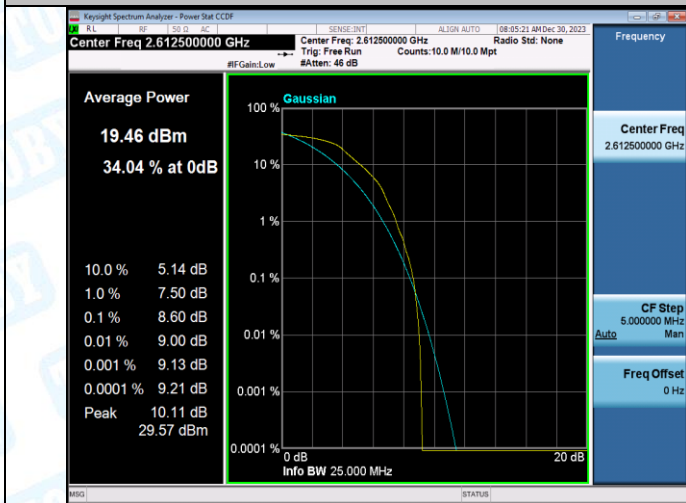

Band38-15MHz-QPSK-38175-1RB#0-PASS

Band38-15MHz-16QAM-38175-1RB#0-PASS

Band38-15MHz-QPSK-38175-75RB#0-PASS

Band38-15MHz-16QAM-38175-75RB#0-PASS

Band38-20MHz-QPSK-37850-1RB#0-PASS

Band38-20MHz-16QAM-37850-1RB#0-PASS