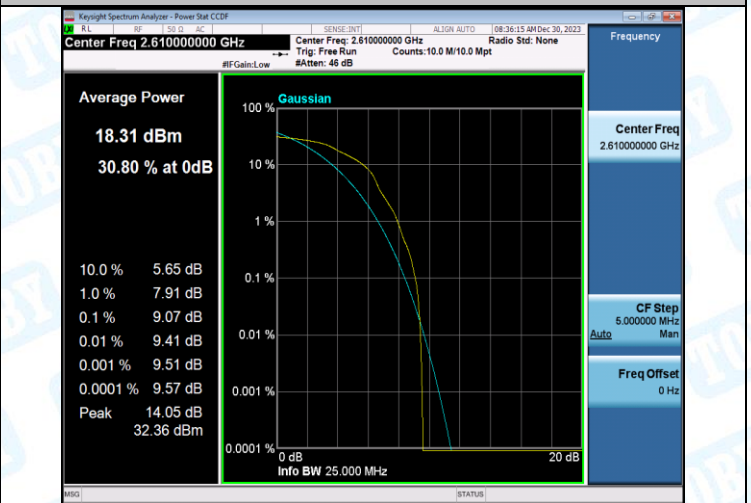

Band38-20MHz-QPSK-38150-1RB#0-PASS

Band38-20MHz-16QAM-38150-1RB#0-PASS

Band38-20MHz-QPSK-38150-100RB#0-PASS

Band38-20MHz-16QAM-38150-100RB#0-PASS

3. 26dB Bandwidth and Occupied Bandwidth

Test Result

Band	Bandwidth	Modulation	Channel	RB Configuration	Occupied Bandwidth (MHz)	26dB Bandwidth (MHz)	Verdict
Band38	5MHz	QPSK	37775	25RB#0	4.4913	4.964	PASS
Band38	5MHz	16QAM	37775	25RB#0	4.4983	5.330	PASS
Band38	5MHz	QPSK	38000	25RB#0	4.4979	5.316	PASS
Band38	5MHz	16QAM	38000	25RB#0	4.4886	5.030	PASS
Band38	5MHz	QPSK	38225	25RB#0	4.4941	5.043	PASS
Band38	5MHz	16QAM	38225	25RB#0	4.4943	5.432	PASS
Band38	10MHz	QPSK	37800	50RB#0	8.9866	10.68	PASS
Band38	10MHz	16QAM	37800	50RB#0	8.9859	10.27	PASS
Band38	10MHz	QPSK	38000	50RB#0	8.9948	11.01	PASS
Band38	10MHz	16QAM	38000	50RB#0	9.0001	11.90	PASS
Band38	10MHz	QPSK	38200	50RB#0	8.9749	10.68	PASS
Band38	10MHz	16QAM	38200	50RB#0	8.9866	10.05	PASS
Band38	15MHz	QPSK	37825	75RB#0	13.478	15.33	PASS
Band38	15MHz	16QAM	37825	75RB#0	13.483	15.85	PASS
Band38	15MHz	QPSK	38000	75RB#0	13.449	15.19	PASS
Band38	15MHz	16QAM	38000	75RB#0	13.523	17.15	PASS
Band38	15MHz	QPSK	38175	75RB#0	13.492	15.60	PASS
Band38	15MHz	16QAM	38175	75RB#0	13.482	15.76	PASS
Band38	20MHz	QPSK	37850	100RB#0	17.965	19.98	PASS
Band38	20MHz	16QAM	37850	100RB#0	17.953	19.72	PASS
Band38	20MHz	QPSK	38000	100RB#0	17.947	21.03	PASS
Band38	20MHz	16QAM	38000	100RB#0	17.921	19.74	PASS
Band38	20MHz	QPSK	38150	100RB#0	17.962	19.93	PASS
Band38	20MHz	16QAM	38150	100RB#0	17.938	19.79	PASS