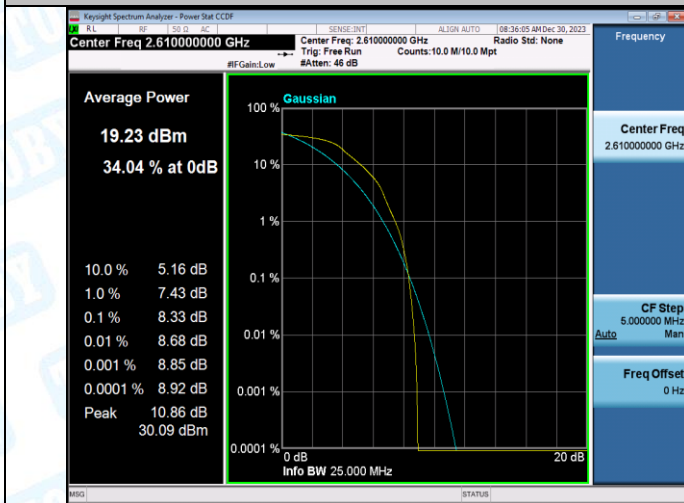

Band38-20MHz-QPSK-38150-1RB#0-PASS