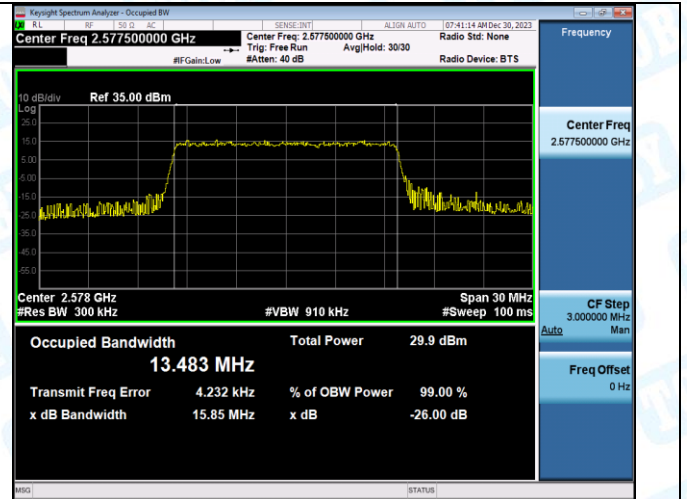

Band38-15MHz-16QAM-37825-75RB#0-PASS