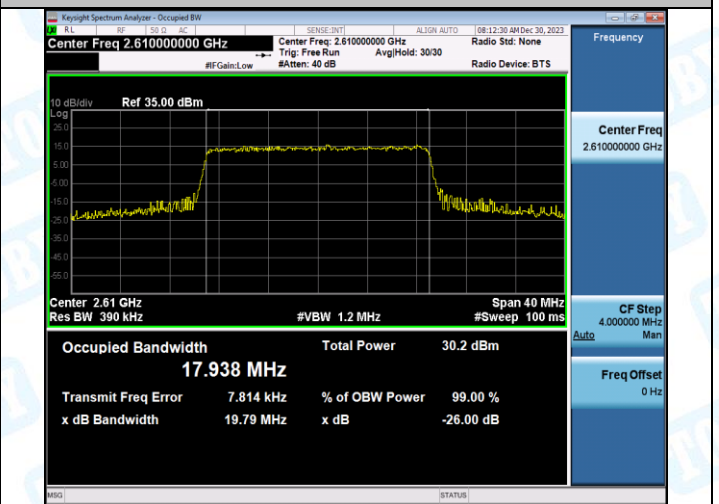

Band38-20MHz-16QAM-38150-100RB#0-PASS