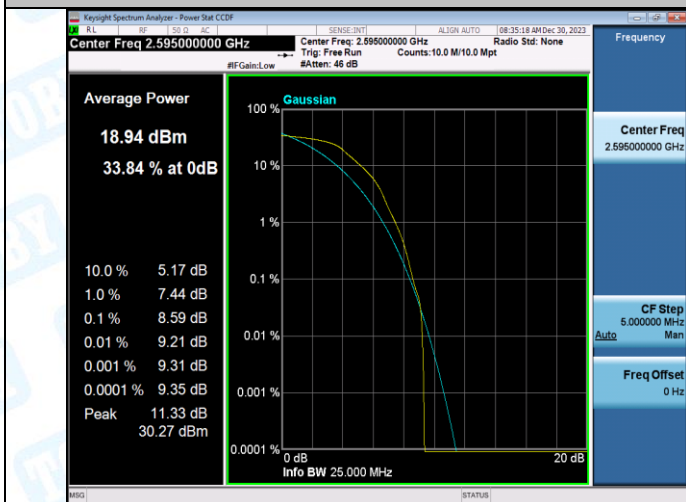

Band38-20MHz-QPSK-37850-100RB#0-PASS

Band38-20MHz-16QAM-37850-100RB#0-PASS

Band38-20MHz-QPSK-38000-1RB#0-PASS

Band38-20MHz-16QAM-38000-1RB#0-PASS

Band38-20MHz-QPSK-38000-100RB#0-PASS

Band38-20MHz-16QAM-38000-100RB#0-PASS