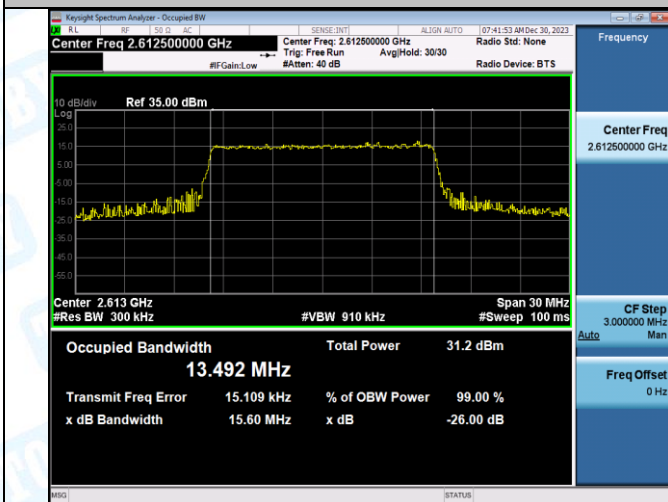

Band38-15MHz-QPSK-38000-75RB#0-PASS

Band38-15MHz-16QAM-38000-75RB#0-PASS

Band38-15MHz-QPSK-38175-75RB#0-PASS

Band38-15MHz-16QAM-38175-75RB#0-PASS

Band38-20MHz-QPSK-37850-100RB#0-PASS

Band38-20MHz-16QAM-37850-100RB#0-PASS