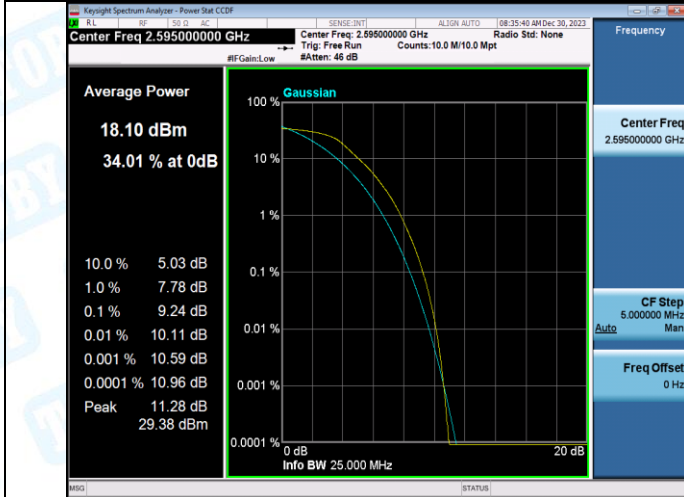

Band38-20MHz-QPSK-37850-100RB#0-PASS

Band38-20MHz-16QAM-37850-100RB#0-PASS

Band38-20MHz-QPSK-38000-1RB#0-PASS

Band38-20MHz-16QAM-38000-1RB#0-PASS

Band38-20MHz-QPSK-38000-100RB#0-PASS

Band38-20MHz-16QAM-38000-100RB#0-PASS