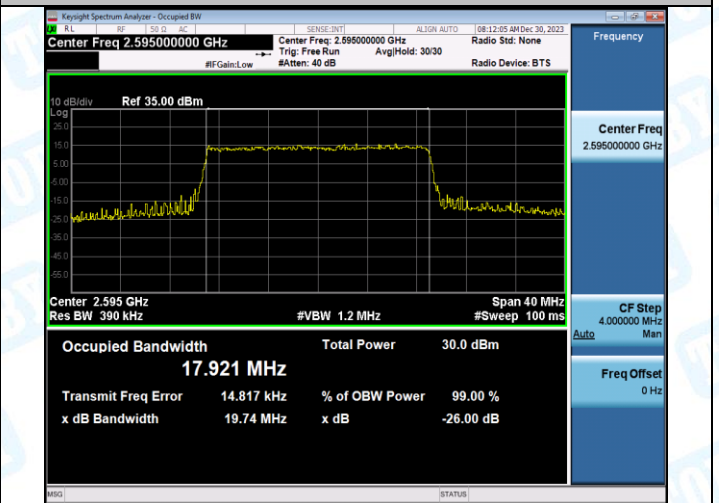

Band38-20MHz-16QAM-38000-100RB#0-PASS