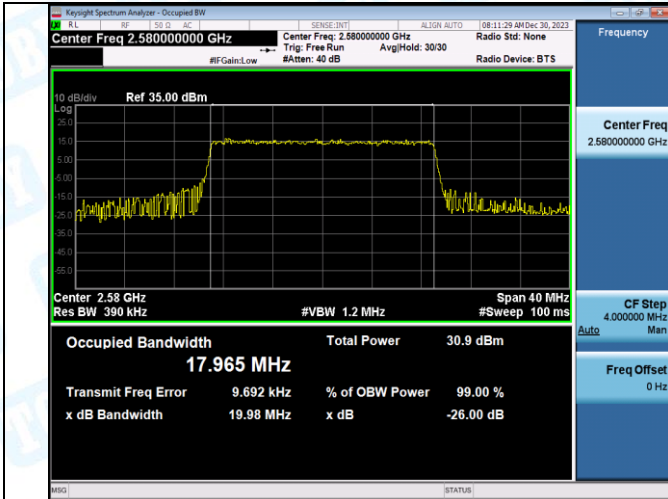

Band38-15MHz-QPSK-38000-75RB#0-PASS

Band38-15MHz-16QAM-38000-75RB#0-PASS

Band38-15MHz-QPSK-38175-75RB#0-PASS

Band38-15MHz-16QAM-38175-75RB#0-PASS

Band38-20MHz-QPSK-37850-100RB#0-PASS

Band38-20MHz-16QAM-37850-100RB#0-PASS