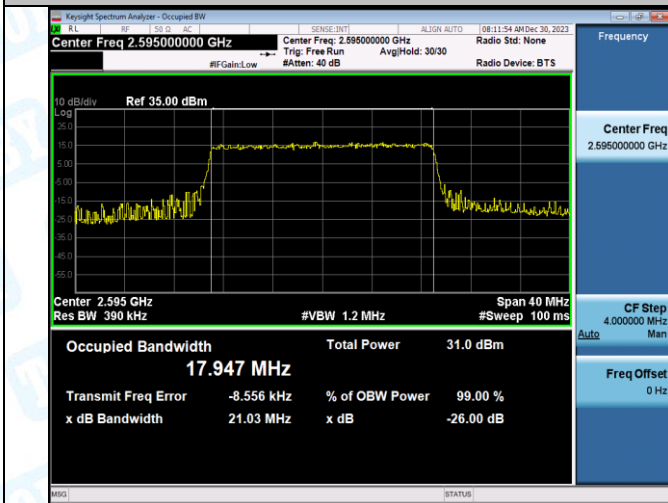

Band38-20MHz-QPSK-38000-100RB#0-PASS