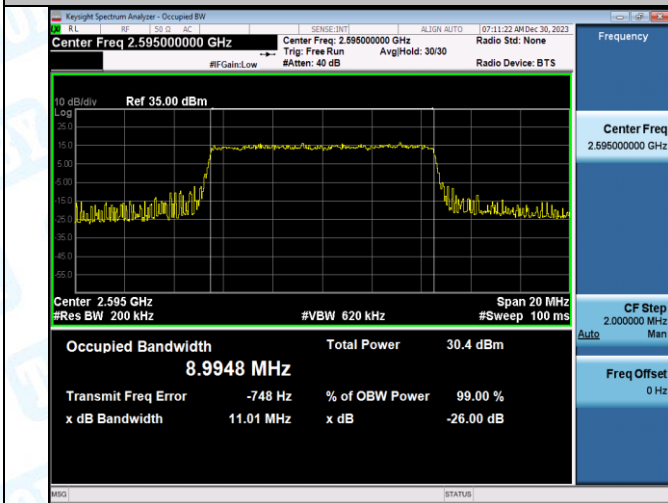

Test Graphs

Band38-10MHz-QPSK-38000-50RB#0-PASS

Band38-10MHz-16QAM-38000-50RB#0-PASS

Band38-10MHz-QPSK-38200-50RB#0-PASS

Band38-10MHz-16QAM-38200-50RB#0-PASS

Band38-15MHz-QPSK-37825-75RB#0-PASS

Band38-15MHz-16QAM-37825-75RB#0-PASS