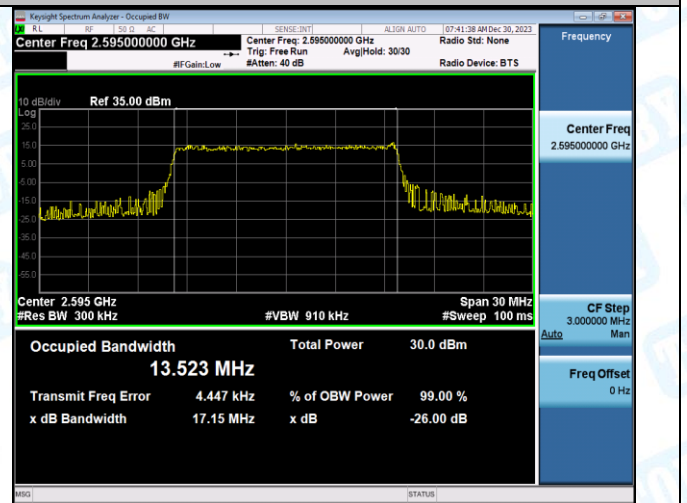

Band38-15MHz-16QAM-38000-75RB#0-PASS