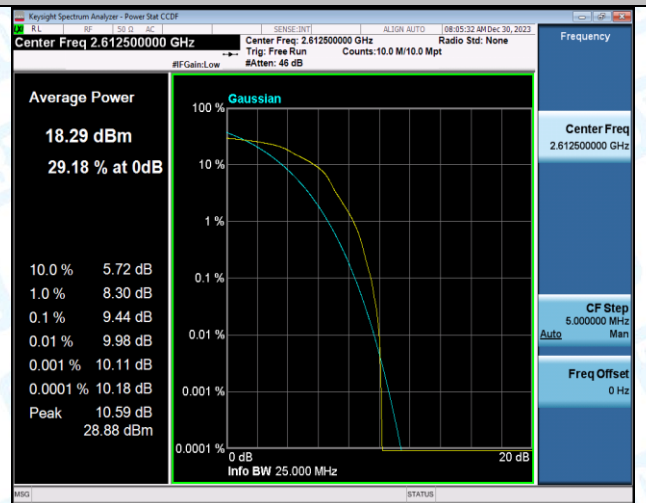

Band38-15MHz-QPSK-38175-1RB#0-PASS

Band38-15MHz-16QAM-38175-1RB#0-PASS

Band38-15MHz-QPSK-38175-75RB#0-PASS

Band38-15MHz-16QAM-38175-75RB#0-PASS

Band38-20MHz-QPSK-37850-1RB#0-PASS

Band38-20MHz-16QAM-37850-1RB#0-PASS