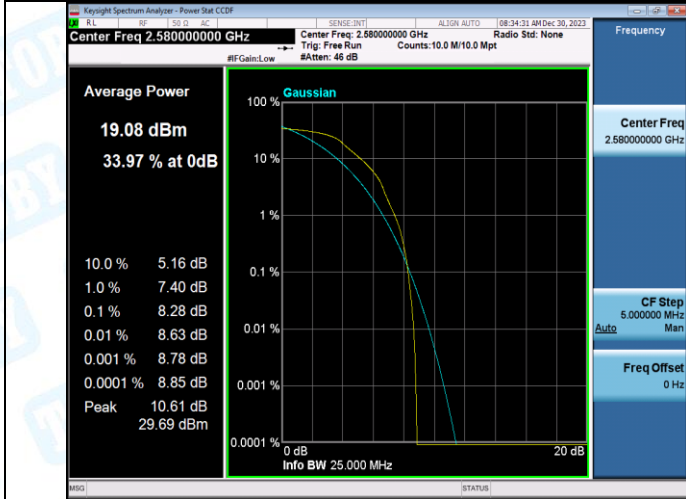

Band38-15MHz-QPSK-38175-1RB#0-PASS

Band38-15MHz-16QAM-38175-1RB#0-PASS

Band38-15MHz-QPSK-38175-75RB#0-PASS

Band38-15MHz-16QAM-38175-75RB#0-PASS

Band38-20MHz-QPSK-37850-1RB#0-PASS

Band38-20MHz-16QAM-37850-1RB#0-PASS