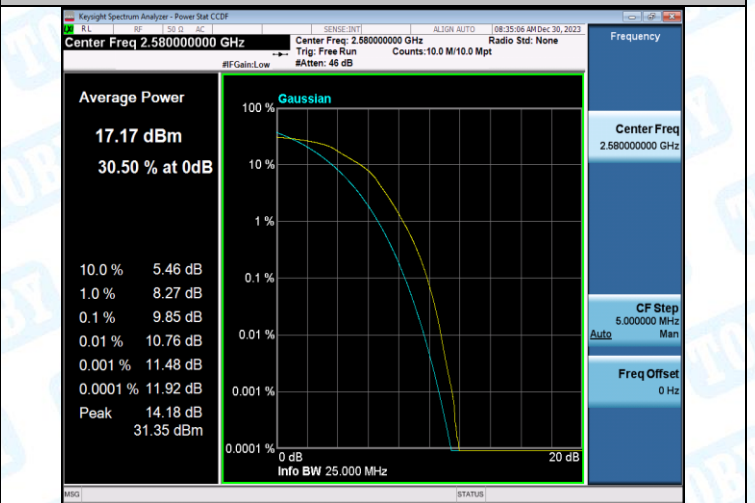

Band38-20MHz-16QAM-37850-100RB#0-PASS