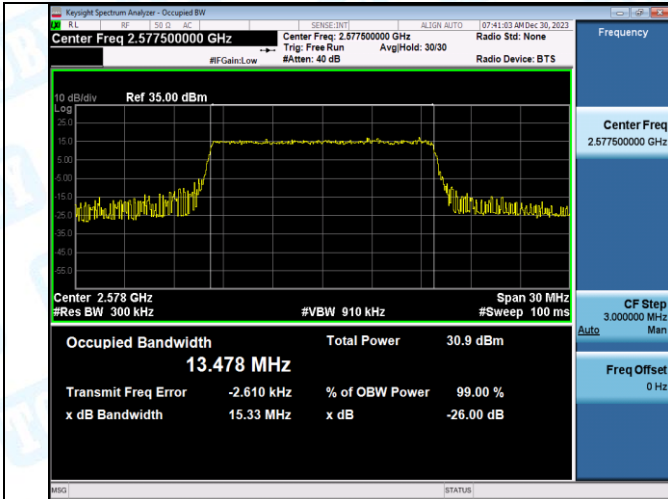

Test Graphs

Band38-10MHz-QPSK-38000-50RB#0-PASS

Band38-10MHz-16QAM-38000-50RB#0-PASS

Band38-10MHz-QPSK-38200-50RB#0-PASS

Band38-10MHz-16QAM-38200-50RB#0-PASS

Band38-15MHz-QPSK-37825-75RB#0-PASS

Band38-15MHz-16QAM-37825-75RB#0-PASS