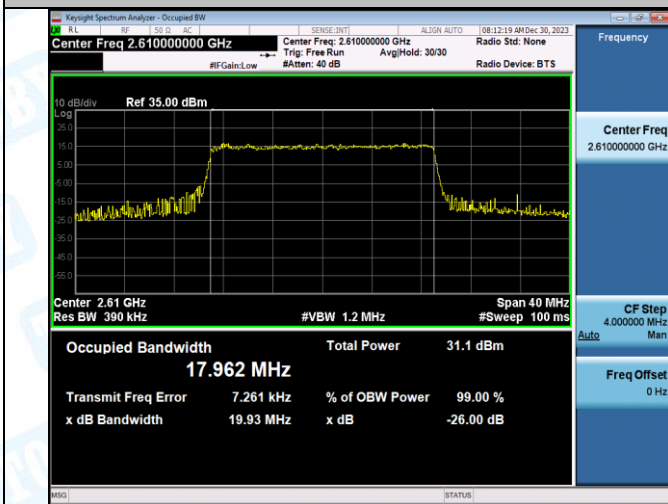

Band38-20MHz-QPSK-38150-100RB#0-PASS