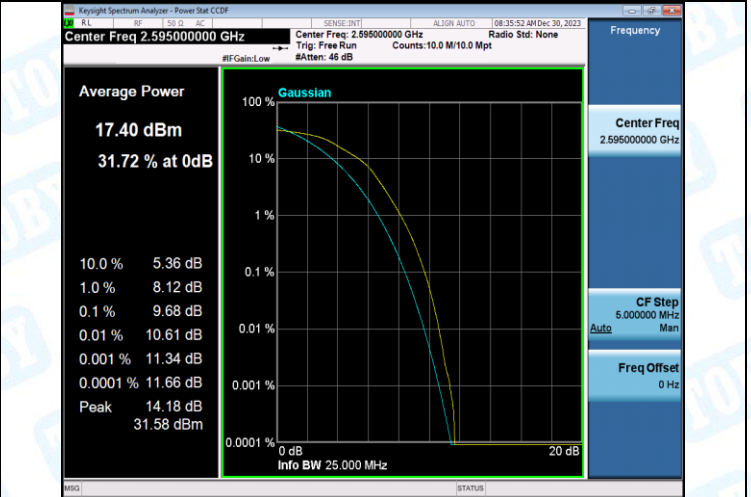

Band38-20MHz-QPSK-38150-1RB#0-PASS

Band38-20MHz-16QAM-38150-1RB#0-PASS

Band38-20MHz-QPSK-38150-100RB#0-PASS

Band38-20MHz-16QAM-38150-100RB#0-PASS

3. 26dB Bandwidth and Occupied Bandwidth

Test Result

Band	Bandwidth	Modulation	Channel	RB Configuration	Occupied Bandwidth (MHz)	26dB Bandwidth (MHz)	Verdict
Band38	5MHz	QPSK	37775	25RB#0	4.4913	4.964	PASS
Band38	5MHz	16QAM	37775	25RB#0	4.4983	5.330	PASS
Band38	5MHz	QPSK	38000	25RB#0	4.4979	5.316	PASS
Band38	5MHz	16QAM	38000	25RB#0	4.4886	5.030	PASS
Band38	5MHz	QPSK	38225	25RB#0	4.4941	5.043	PASS
Band38	5MHz	16QAM	38225	25RB#0	4.4943	5.432	PASS
Band38	10MHz	QPSK	37800	50RB#0	8.9866	10.68	PASS
Band38	10MHz	16QAM	37800	50RB#0	8.9859	10.27	PASS
Band38	10MHz	QPSK	38000	50RB#0	8.9948	11.01	PASS
Band38	10MHz	16QAM	38000	50RB#0	9.0001	11.90	PASS
Band38	10MHz	QPSK	38200	50RB#0	8.9749	10.68	PASS
Band38	10MHz	16QAM	38200	50RB#0	8.9866	10.05	PASS
Band38	15MHz	QPSK	37825	75RB#0	13.478	15.33	PASS
Band38	15MHz	16QAM	37825	75RB#0	13.483	15.85	PASS
Band38	15MHz	QPSK	38000	75RB#0	13.449	15.19	PASS
Band38	15MHz	16QAM	38000	75RB#0	13.523	17.15	PASS
Band38	15MHz	QPSK	38175	75RB#0	13.492	15.60	PASS
Band38	15MHz	16QAM	38175	75RB#0	13.482	15.76	PASS
Band38	20MHz	QPSK	37850	100RB#0	17.965	19.98	PASS
Band38	20MHz	16QAM	37850	100RB#0	17.953	19.72	PASS
Band38	20MHz	QPSK	38000	100RB#0	17.947	21.03	PASS
Band38	20MHz	16QAM	38000	100RB#0	17.921	19.74	PASS
Band38	20MHz	QPSK	38150	100RB#0	17.962	19.93	PASS
Band38	20MHz	16QAM	38150	100RB#0	17.938	19.79	PASS