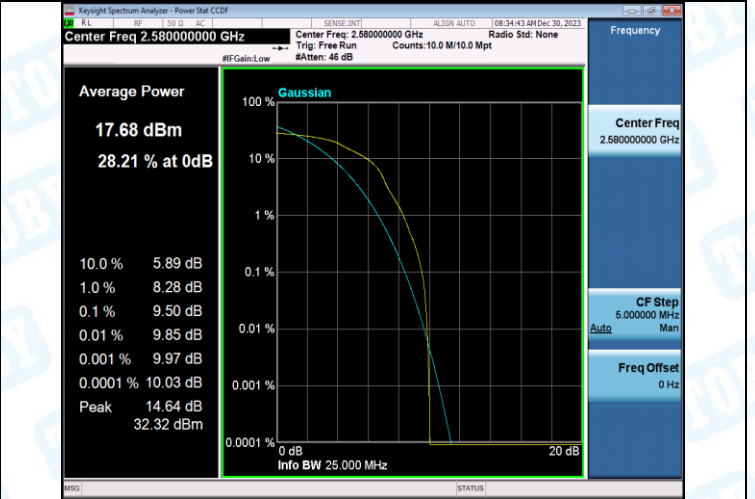

Band38-20MHz-16QAM-37850-1RB#0-PASS