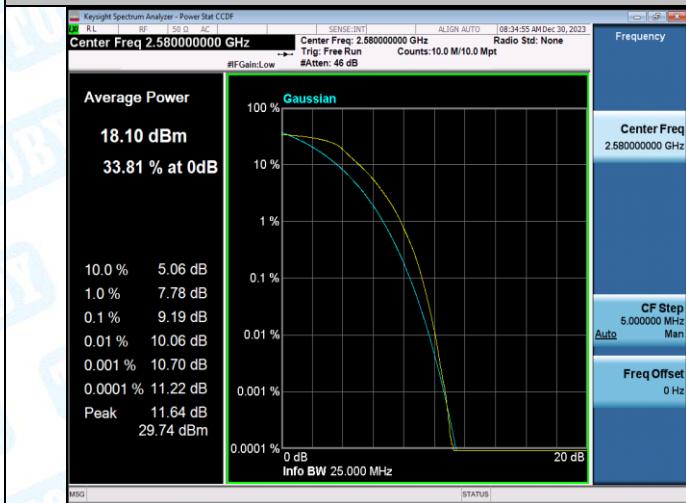

Band38-20MHz-QPSK-37850-100RB#0-PASS