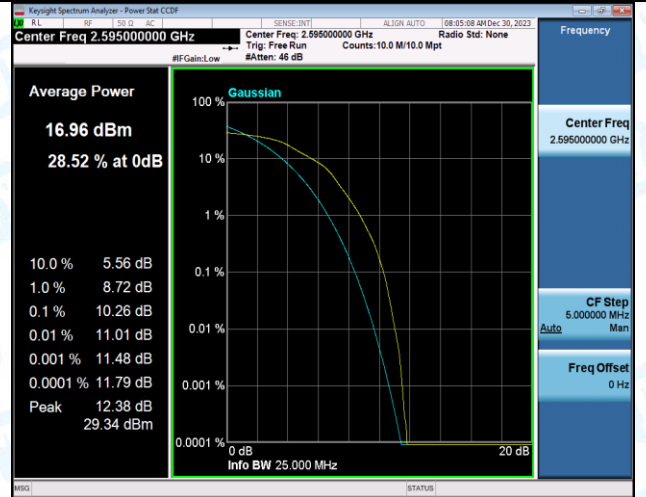

Band38-15MHz-QPSK-38175-1RB#0-PASS

Band38-15MHz-16QAM-38175-1RB#0-PASS

Band38-15MHz-QPSK-38175-75RB#0-PASS

Band38-15MHz-16QAM-38175-75RB#0-PASS

Band38-20MHz-QPSK-37850-1RB#0-PASS

Band38-20MHz-16QAM-37850-1RB#0-PASS