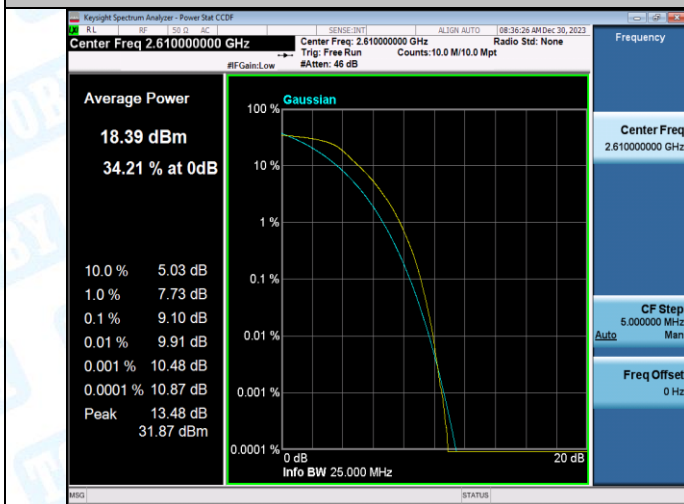

Band38-20MHz-QPSK-38150-1RB#0-PASS

Band38-20MHz-16QAM-38150-1RB#0-PASS

Band38-20MHz-QPSK-38150-100RB#0-PASS

Band38-20MHz-16QAM-38150-100RB#0-PASS

3. 26dB Bandwidth and Occupied Bandwidth

Test Result

Band	Bandwidth	Modulation	Channel	RB Configuration	Occupied Bandwidth (MHz)	26dB Bandwidth (MHz)	Verdict
Band38	5MHz	QPSK	37775	25RB#0	4.4913	4.964	PASS
Band38	5MHz	16QAM	37775	25RB#0	4.4983	5.330	PASS
Band38	5MHz	QPSK	38000	25RB#0	4.4979	5.316	PASS
Band38	5MHz	16QAM	38000	25RB#0	4.4886	5.030	PASS
Band38	5MHz	QPSK	38225	25RB#0	4.4941	5.043	PASS
Band38	5MHz	16QAM	38225	25RB#0	4.4943	5.432	PASS
Band38	10MHz	QPSK	37800	50RB#0	8.9866	10.68	PASS
Band38	10MHz	16QAM	37800	50RB#0	8.9859	10.27	PASS
Band38	10MHz	QPSK	38000	50RB#0	8.9948	11.01	PASS
Band38	10MHz	16QAM	38000	50RB#0	9.0001	11.90	PASS
Band38	10MHz	QPSK	38200	50RB#0	8.9749	10.68	PASS
Band38	10MHz	16QAM	38200	50RB#0	8.9866	10.05	PASS
Band38	15MHz	QPSK	37825	75RB#0	13.478	15.33	PASS
Band38	15MHz	16QAM	37825	75RB#0	13.483	15.85	PASS
Band38	15MHz	QPSK	38000	75RB#0	13.449	15.19	PASS
Band38	15MHz	16QAM	38000	75RB#0	13.523	17.15	PASS
Band38	15MHz	QPSK	38175	75RB#0	13.492	15.60	PASS
Band38	15MHz	16QAM	38175	75RB#0	13.482	15.76	PASS
Band38	20MHz	QPSK	37850	100RB#0	17.965	19.98	PASS
Band38	20MHz	16QAM	37850	100RB#0	17.953	19.72	PASS
Band38	20MHz	QPSK	38000	100RB#0	17.947	21.03	PASS
Band38	20MHz	16QAM	38000	100RB#0	17.921	19.74	PASS
Band38	20MHz	QPSK	38150	100RB#0	17.962	19.93	PASS
Band38	20MHz	16QAM	38150	100RB#0	17.938	19.79	PASS