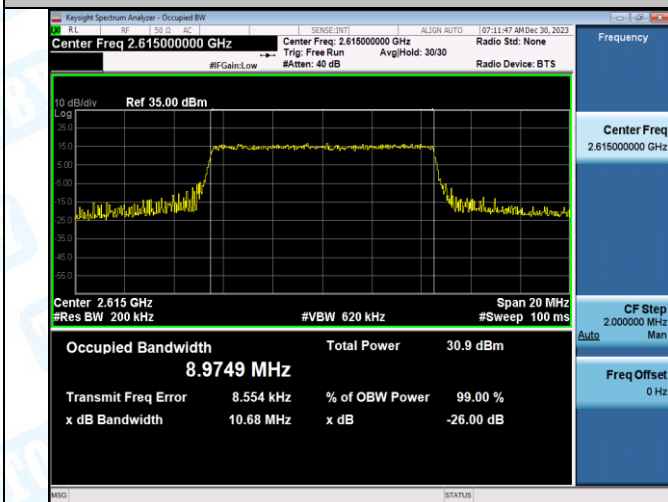

Test Graphs

Band38-10MHz-QPSK-38000-50RB#0-PASS

Band38-10MHz-16QAM-38000-50RB#0-PASS

Band38-10MHz-QPSK-38200-50RB#0-PASS

Band38-10MHz-16QAM-38200-50RB#0-PASS

Band38-15MHz-QPSK-37825-75RB#0-PASS

Band38-15MHz-16QAM-37825-75RB#0-PASS