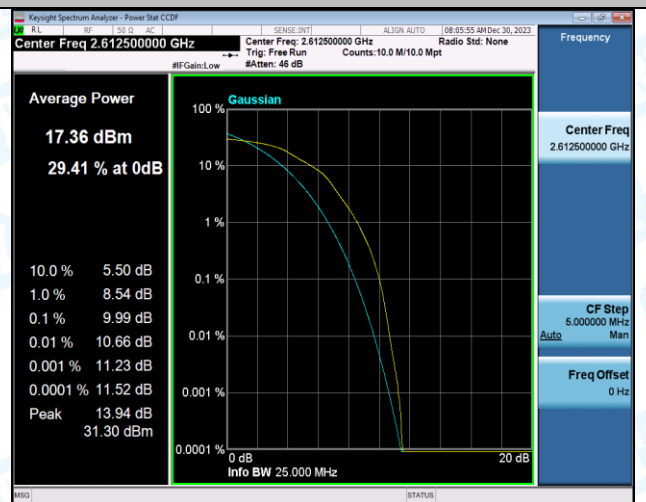

Band38-15MHz-QPSK-38175-1RB#0-PASS

Band38-15MHz-16QAM-38175-1RB#0-PASS

Band38-15MHz-QPSK-38175-75RB#0-PASS

Band38-15MHz-16QAM-38175-75RB#0-PASS

Band38-20MHz-QPSK-37850-1RB#0-PASS

Band38-20MHz-16QAM-37850-1RB#0-PASS