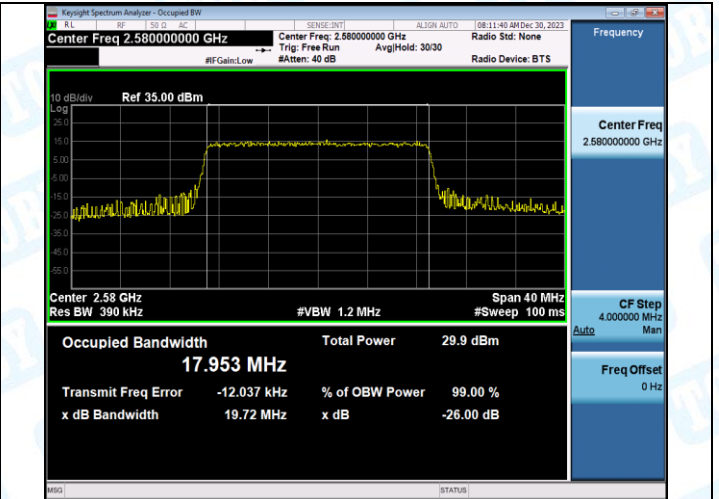

Band38-15MHz-QPSK-38000-75RB#0-PASS

Band38-15MHz-16QAM-38000-75RB#0-PASS

Band38-15MHz-QPSK-38175-75RB#0-PASS

Band38-15MHz-16QAM-38175-75RB#0-PASS

Band38-20MHz-QPSK-37850-100RB#0-PASS

Band38-20MHz-16QAM-37850-100RB#0-PASS