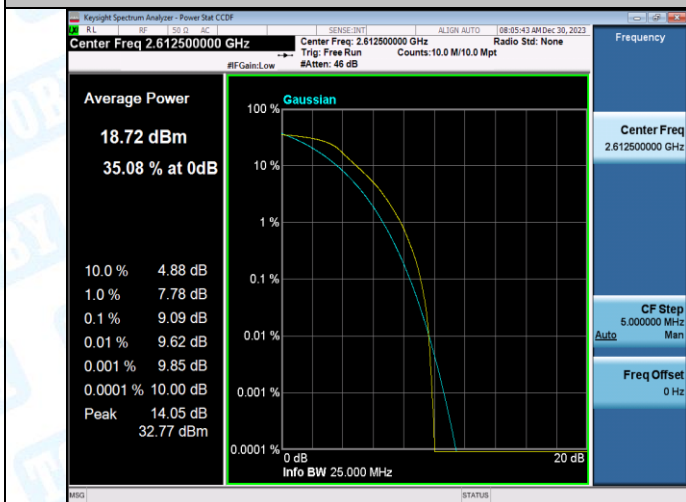

Band38-15MHz-QPSK-38175-1RB#0-PASS

Band38-15MHz-16QAM-38175-1RB#0-PASS

Band38-15MHz-QPSK-38175-75RB#0-PASS

Band38-15MHz-16QAM-38175-75RB#0-PASS

Band38-20MHz-QPSK-37850-1RB#0-PASS

Band38-20MHz-16QAM-37850-1RB#0-PASS