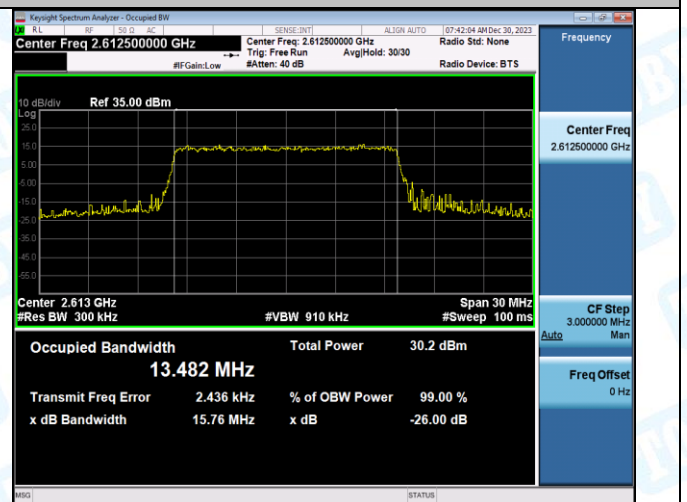

Band38-15MHz-QPSK-38000-75RB#0-PASS

Band38-15MHz-16QAM-38000-75RB#0-PASS

Band38-15MHz-QPSK-38175-75RB#0-PASS

Band38-15MHz-16QAM-38175-75RB#0-PASS

Band38-20MHz-QPSK-37850-100RB#0-PASS

Band38-20MHz-16QAM-37850-100RB#0-PASS