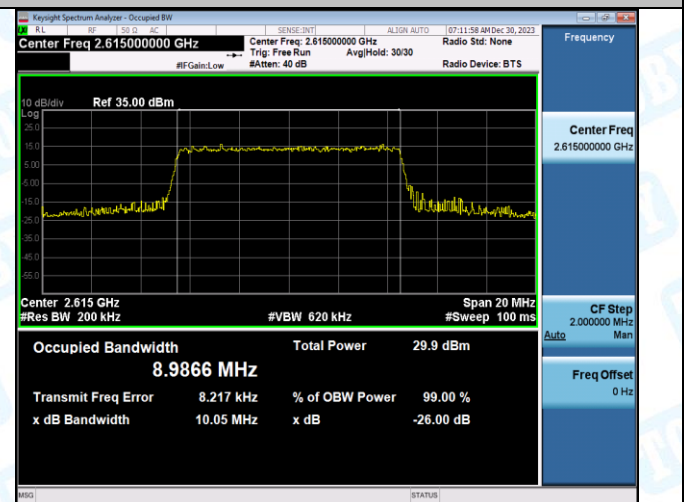

Test Graphs

Band38-10MHz-QPSK-38000-50RB#0-PASS

Band38-10MHz-16QAM-38000-50RB#0-PASS

Band38-10MHz-QPSK-38200-50RB#0-PASS

Band38-10MHz-16QAM-38200-50RB#0-PASS

Band38-15MHz-QPSK-37825-75RB#0-PASS

Band38-15MHz-16QAM-37825-75RB#0-PASS