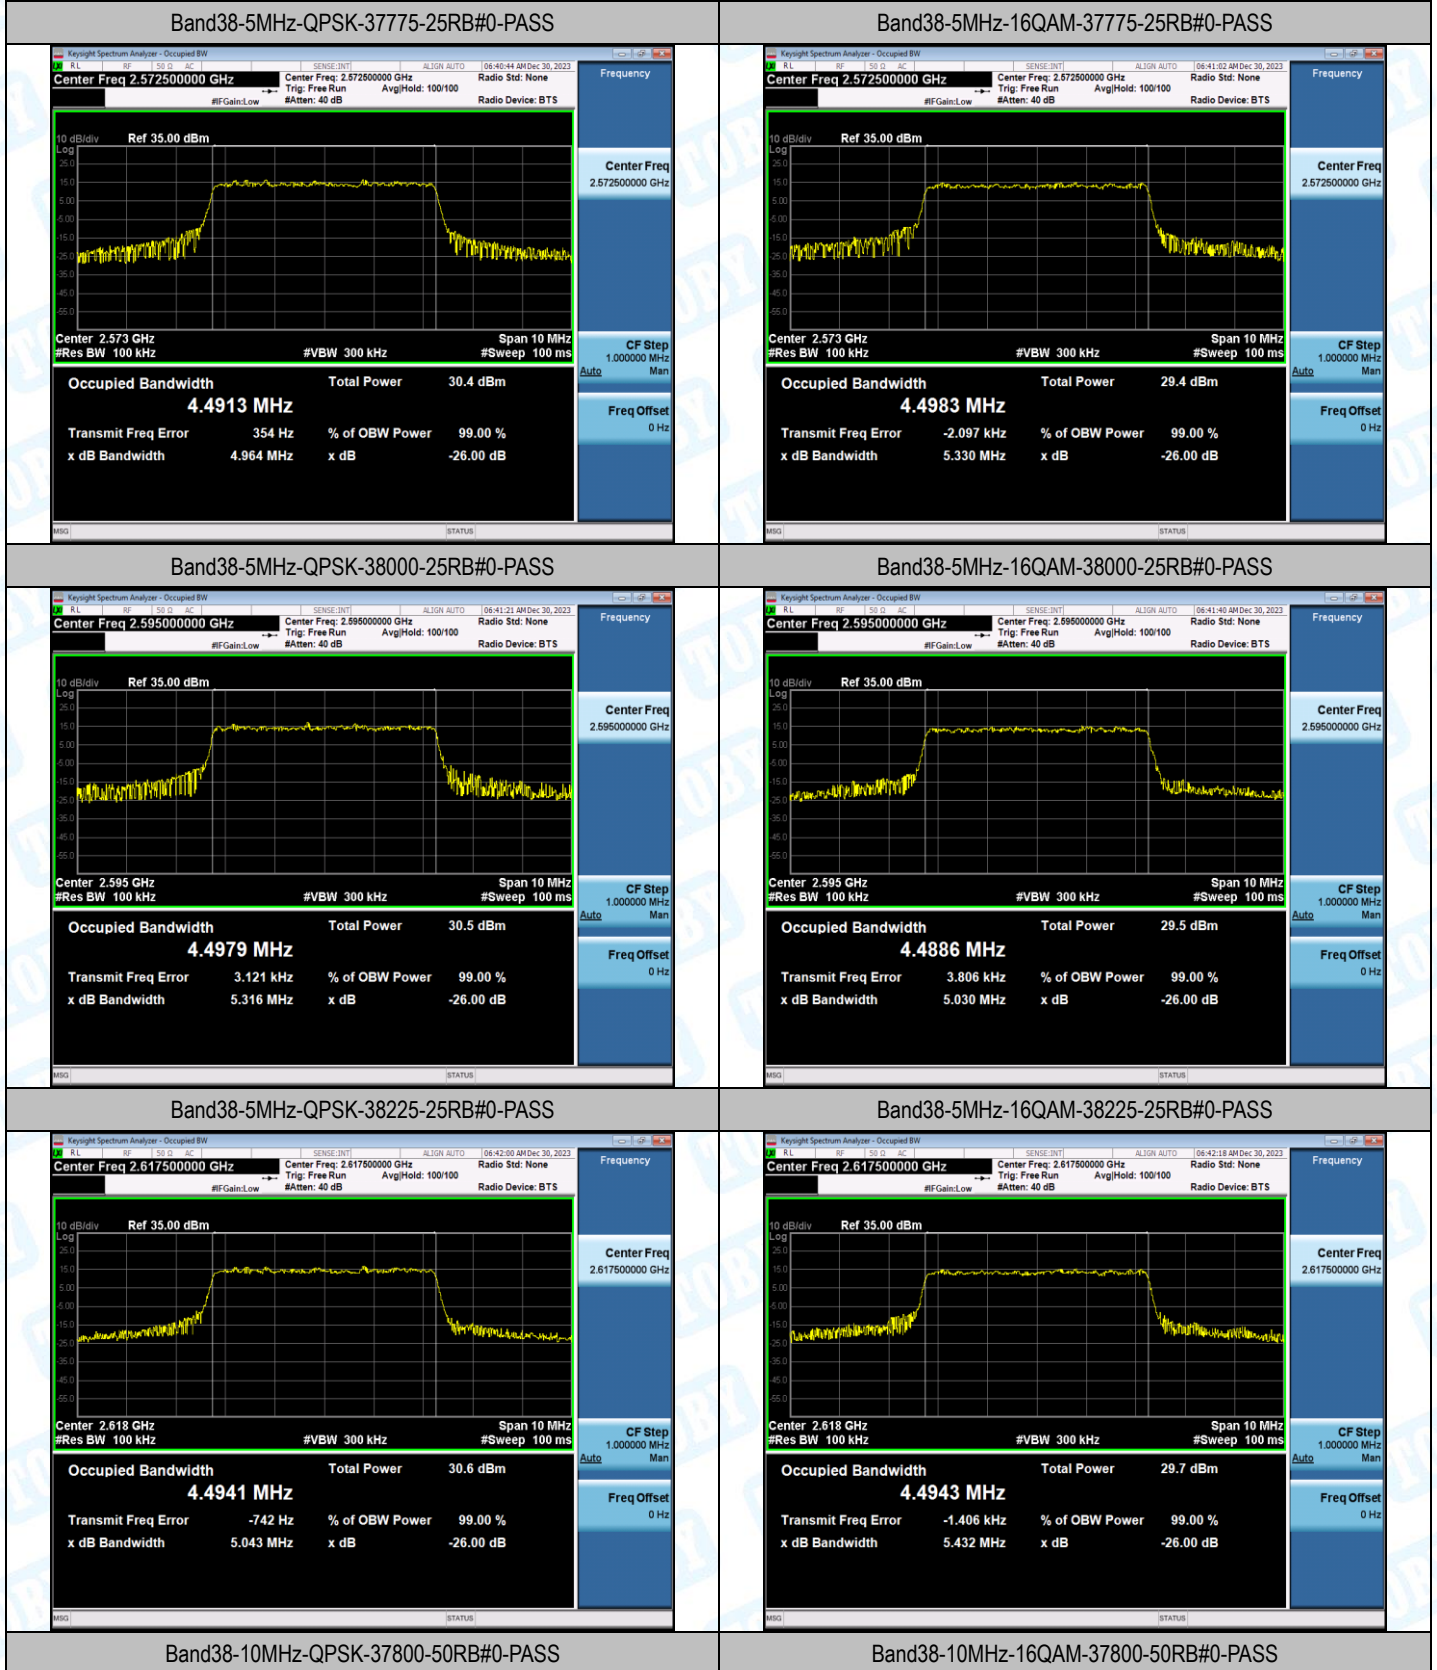

Band38-20MHz-QPSK-37850-100RB#0-PASS

Band38-20MHz-16QAM-37850-100RB#0-PASS

Band38-20MHz-QPSK-38000-1RB#0-PASS

Band38-20MHz-16QAM-38000-1RB#0-PASS

Band38-20MHz-QPSK-38000-100RB#0-PASS

Band38-20MHz-16QAM-38000-100RB#0-PASS

Band38-20MHz-QPSK-38150-1RB#0-PASS

Band38-20MHz-16QAM-38150-1RB#0-PASS

Band38-20MHz-QPSK-38150-100RB#0-PASS

Band38-20MHz-16QAM-38150-100RB#0-PASS

3. 26dB Bandwidth and Occupied Bandwidth

Test Result

Band	Bandwidth	Modulation	Channel	RB Configuration	Occupied Bandwidth (MHz)	26dB Bandwidth (MHz)	Verdict
Band38	5MHz	QPSK	37775	25RB#0	4.4913	4.964	PASS
Band38	5MHz	16QAM	37775	25RB#0	4.4983	5.330	PASS
Band38	5MHz	QPSK	38000	25RB#0	4.4979	5.316	PASS
Band38	5MHz	16QAM	38000	25RB#0	4.4886	5.030	PASS
Band38	5MHz	QPSK	38225	25RB#0	4.4941	5.043	PASS
Band38	5MHz	16QAM	38225	25RB#0	4.4943	5.432	PASS
Band38	10MHz	QPSK	37800	50RB#0	8.9866	10.68	PASS
Band38	10MHz	16QAM	37800	50RB#0	8.9859	10.27	PASS
Band38	10MHz	QPSK	38000	50RB#0	8.9948	11.01	PASS
Band38	10MHz	16QAM	38000	50RB#0	9.0001	11.90	PASS
Band38	10MHz	QPSK	38200	50RB#0	8.9749	10.68	PASS
Band38	10MHz	16QAM	38200	50RB#0	8.9866	10.05	PASS
Band38	15MHz	QPSK	37825	75RB#0	13.478	15.33	PASS
Band38	15MHz	16QAM	37825	75RB#0	13.483	15.85	PASS
Band38	15MHz	QPSK	38000	75RB#0	13.449	15.19	PASS
Band38	15MHz	16QAM	38000	75RB#0	13.523	17.15	PASS
Band38	15MHz	QPSK	38175	75RB#0	13.492	15.60	PASS
Band38	15MHz	16QAM	38175	75RB#0	13.482	15.76	PASS
Band38	20MHz	QPSK	37850	100RB#0	17.965	19.98	PASS
Band38	20MHz	16QAM	37850	100RB#0	17.953	19.72	PASS
Band38	20MHz	QPSK	38000	100RB#0	17.947	21.03	PASS
Band38	20MHz	16QAM	38000	100RB#0	17.921	19.74	PASS
Band38	20MHz	QPSK	38150	100RB#0	17.962	19.93	PASS
Band38	20MHz	16QAM	38150	100RB#0	17.938	19.79	PASS

Test Graphs

Band38-10MHz-QPSK-38000-50RB#0-PASS

Band38-10MHz-16QAM-38000-50RB#0-PASS

Band38-10MHz-QPSK-38200-50RB#0-PASS

Band38-10MHz-16QAM-38200-50RB#0-PASS

Band38-15MHz-QPSK-37825-75RB#0-PASS

Band38-15MHz-16QAM-37825-75RB#0-PASS