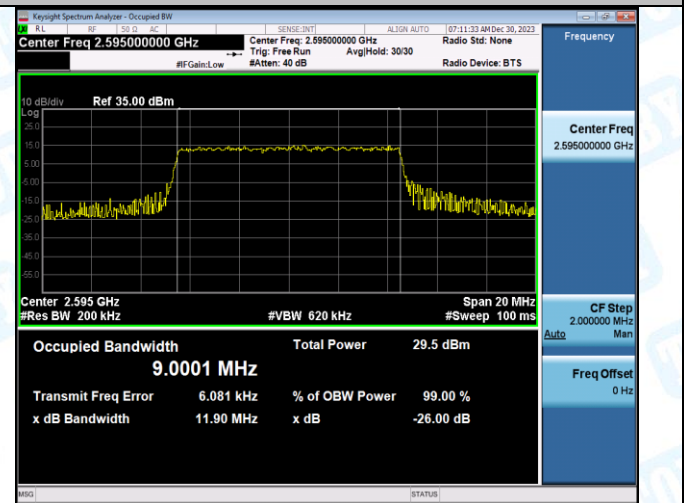

Test Graphs

Band38-10MHz-QPSK-38000-50RB#0-PASS

Band38-10MHz-16QAM-38000-50RB#0-PASS

Band38-10MHz-QPSK-38200-50RB#0-PASS

Band38-10MHz-16QAM-38200-50RB#0-PASS

Band38-15MHz-QPSK-37825-75RB#0-PASS

Band38-15MHz-16QAM-37825-75RB#0-PASS