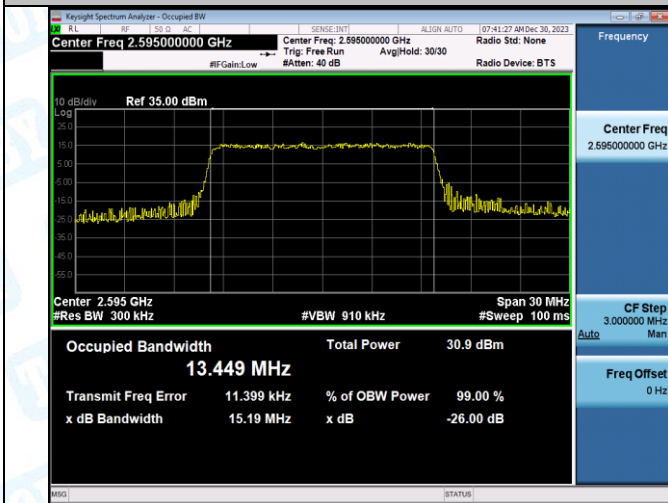

Band38-15MHz-QPSK-38000-75RB#0-PASS