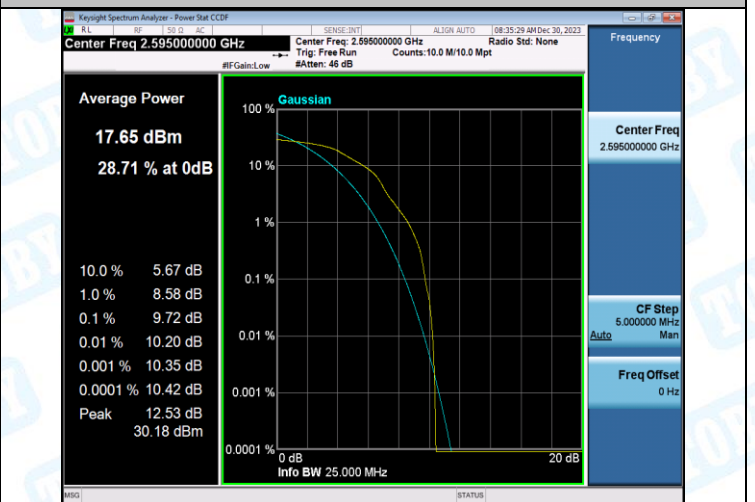

Band38-20MHz-QPSK-37850-100RB#0-PASS

Band38-20MHz-16QAM-37850-100RB#0-PASS

Band38-20MHz-QPSK-38000-1RB#0-PASS

Band38-20MHz-16QAM-38000-1RB#0-PASS

Band38-20MHz-QPSK-38000-100RB#0-PASS

Band38-20MHz-16QAM-38000-100RB#0-PASS