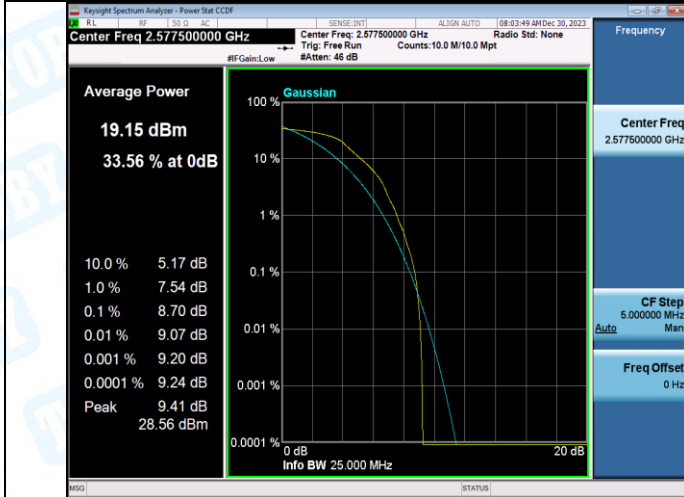

Band38-10MHz-QPSK-38200-1RB#0-PASS

Band38-10MHz-16QAM-38200-1RB#0-PASS

Band38-10MHz-QPSK-38200-50RB#0-PASS

Band38-10MHz-16QAM-38200-50RB#0-PASS

Band38-15MHz-QPSK-37825-1RB#0-PASS

Band38-15MHz-16QAM-37825-1RB#0-PASS