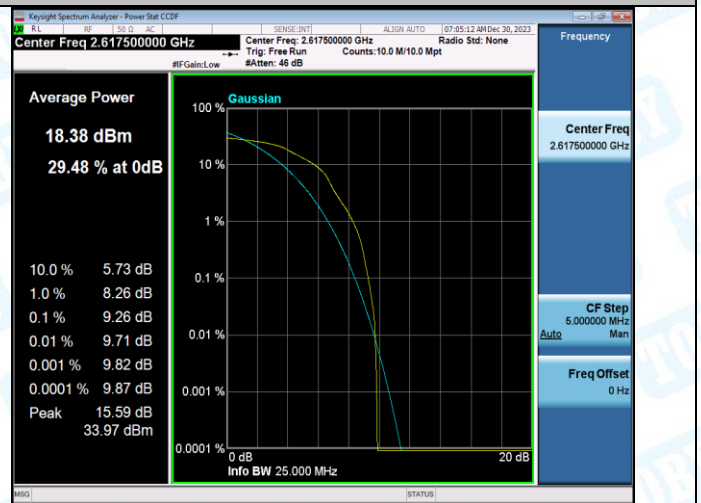

Test Graphs

Band38-5MHz-QPSK-38225-1RB#0-PASS

Band38-5MHz-16QAM-38225-1RB#0-PASS

Band38-5MHz-QPSK-38225-25RB#0-PASS

Band38-5MHz-16QAM-38225-25RB#0-PASS

Band38-10MHz-QPSK-37800-1RB#0-PASS

Band38-10MHz-16QAM-37800-1RB#0-PASS