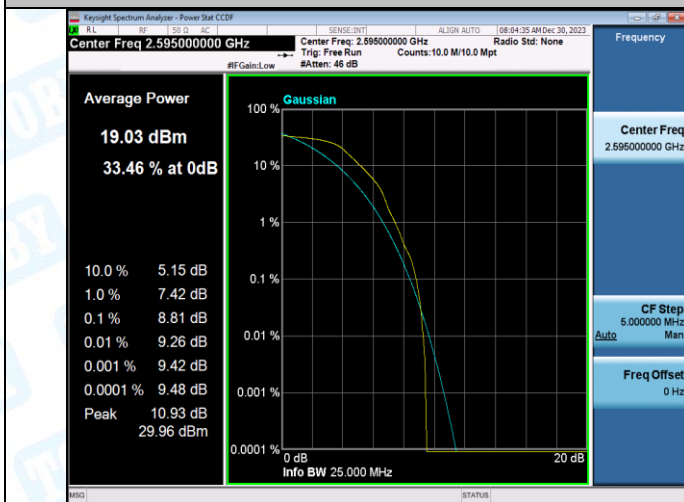

Band38-15MHz-QPSK-37825-75RB#0-PASS

Band38-15MHz-16QAM-37825-75RB#0-PASS

Band38-15MHz-QPSK-38000-1RB#0-PASS

Band38-15MHz-16QAM-38000-1RB#0-PASS

Band38-15MHz-QPSK-38000-75RB#0-PASS

Band38-15MHz-16QAM-38000-75RB#0-PASS