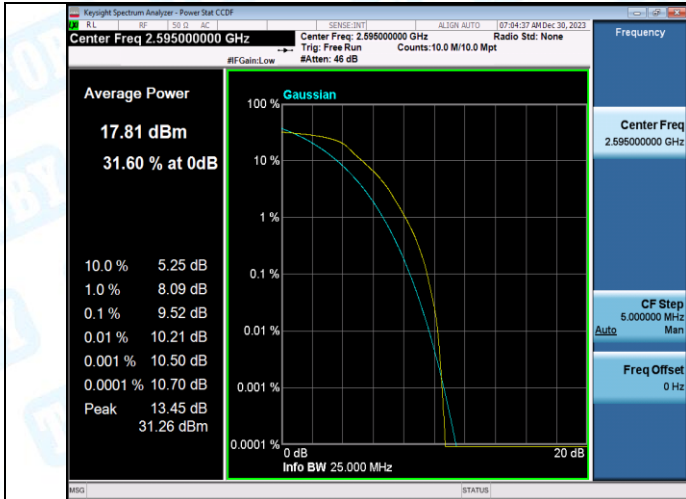

Band38-5MHz-QPSK-38225-1RB#0-PASS