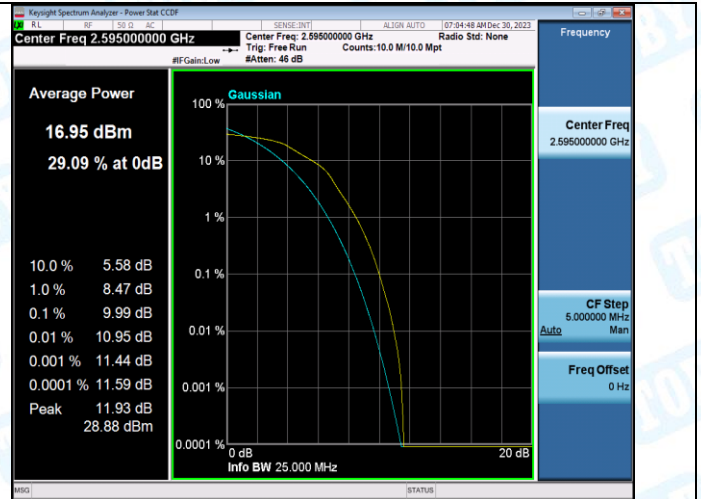

Band38-5MHz-16QAM-38225-1RB#0-PASS