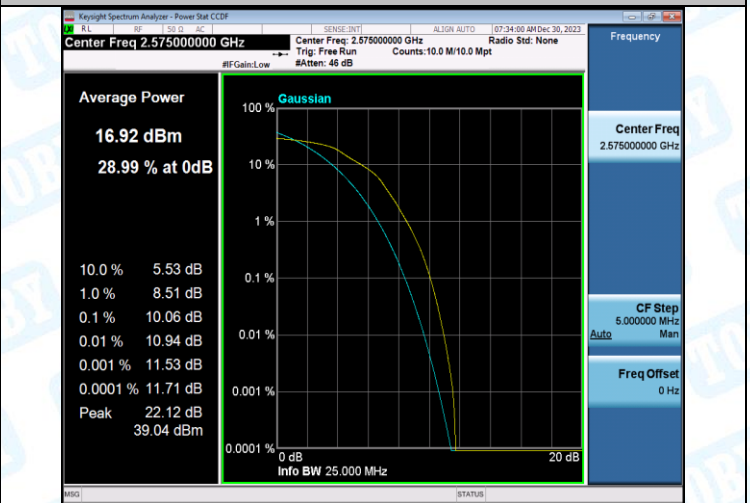

Band38-10MHz-16QAM-37800-50RB#0-PASS

Band38-10MHz-16QAM-38000-1RB#0-PASS