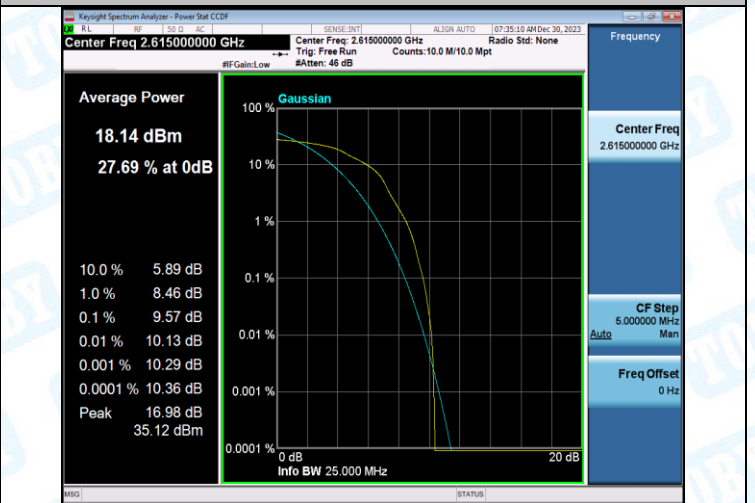

Band38-10MHz-16QAM-38200-1RB#0-PASS

Band38-10MHz-16QAM-38200-50RB#0-PASS