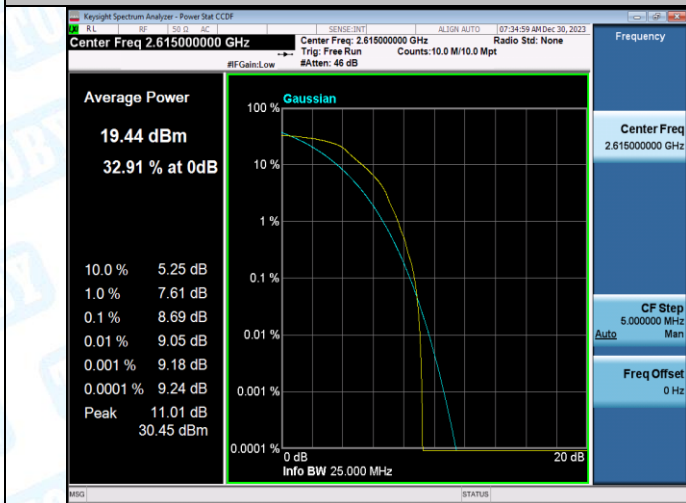

Band38-10MHz-QPSK-38200-1RB#0-PASS

Band38-10MHz-QPSK-38200-50RB#0-PASS