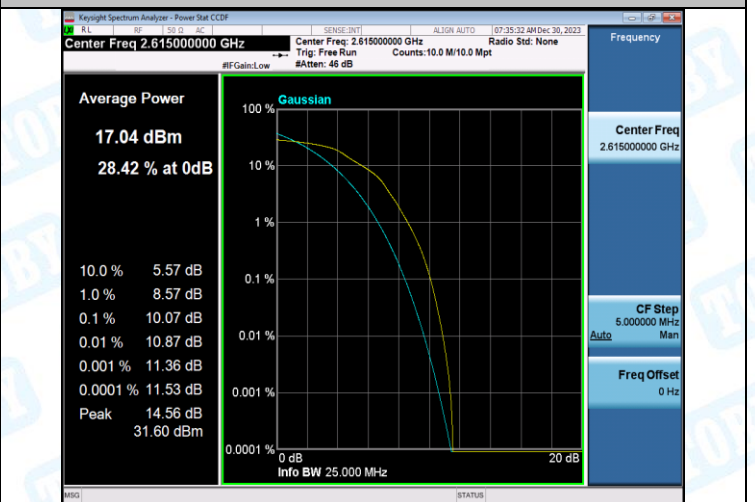

Band38-10MHz-QPSK-38200-1RB#0-PASS

Band38-10MHz-16QAM-38200-1RB#0-PASS

Band38-10MHz-QPSK-38200-50RB#0-PASS

Band38-10MHz-16QAM-38200-50RB#0-PASS

Band38-15MHz-QPSK-37825-1RB#0-PASS

Band38-15MHz-16QAM-37825-1RB#0-PASS