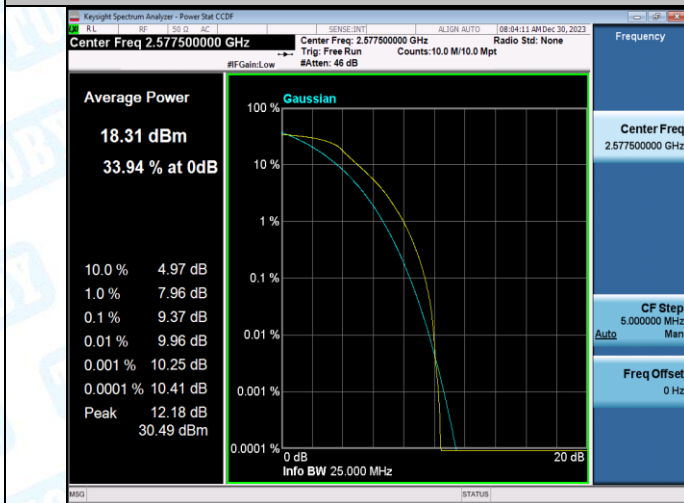

Band38-15MHz-QPSK-37825-75RB#0-PASS

Band38-15MHz-QPSK-38000-1RB#0-PASS