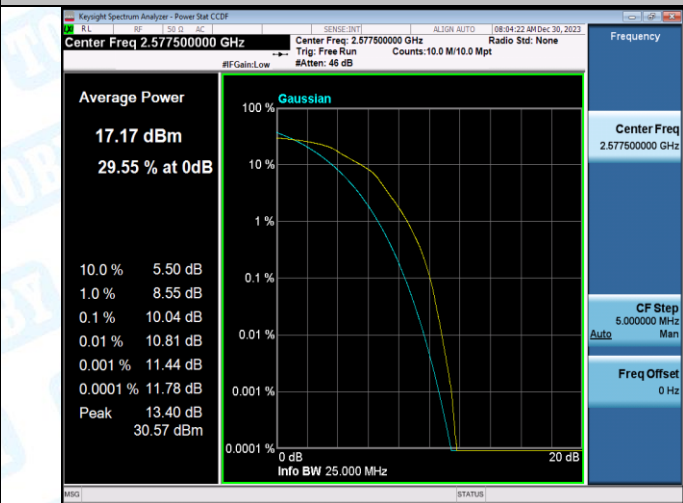

Band38-15MHz-16QAM-37825-75RB#0-PASS

Band38-15MHz-16QAM-38000-1RB#0-PASS