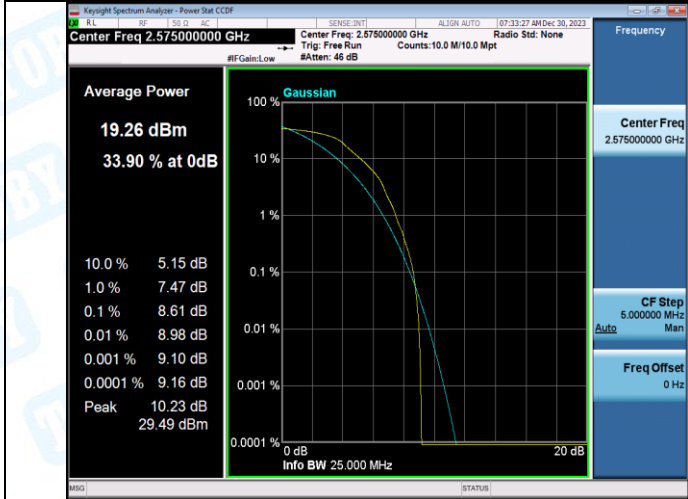

Test Graphs

Band38-5MHz-QPSK-38225-1RB#0-PASS

Band38-5MHz-16QAM-38225-1RB#0-PASS

Band38-5MHz-QPSK-38225-25RB#0-PASS

Band38-5MHz-16QAM-38225-25RB#0-PASS

Band38-10MHz-QPSK-37800-1RB#0-PASS

Band38-10MHz-16QAM-37800-1RB#0-PASS