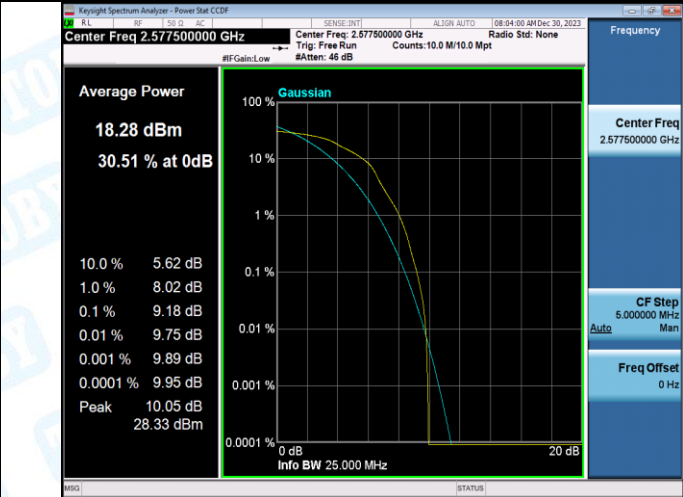

Band38-15MHz-16QAM-37825-1RB#0-PASS

Band38-15MHz-16QAM-37825-75RB#0-PASS