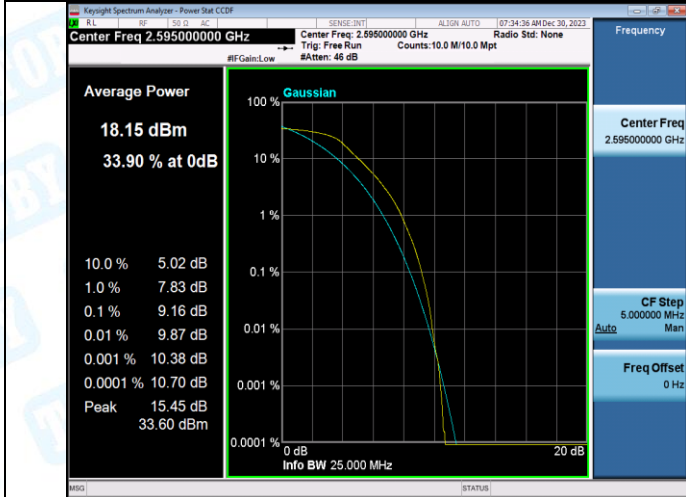

Band38-10MHz-QPSK-37800-50RB#0-PASS

Band38-10MHz-16QAM-37800-50RB#0-PASS

Band38-10MHz-QPSK-38000-1RB#0-PASS

Band38-10MHz-16QAM-38000-1RB#0-PASS

Band38-10MHz-QPSK-38000-50RB#0-PASS

Band38-10MHz-16QAM-38000-50RB#0-PASS