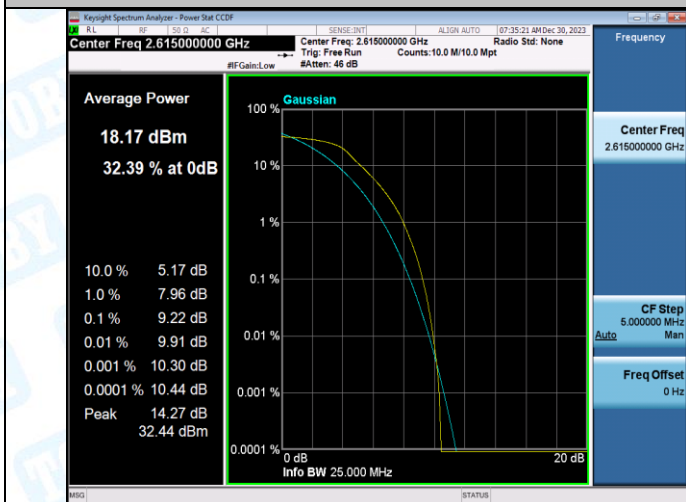

Band38-10MHz-QPSK-38200-1RB#0-PASS

Band38-10MHz-16QAM-38200-1RB#0-PASS

Band38-10MHz-QPSK-38200-50RB#0-PASS

Band38-10MHz-16QAM-38200-50RB#0-PASS

Band38-15MHz-QPSK-37825-1RB#0-PASS

Band38-15MHz-16QAM-37825-1RB#0-PASS