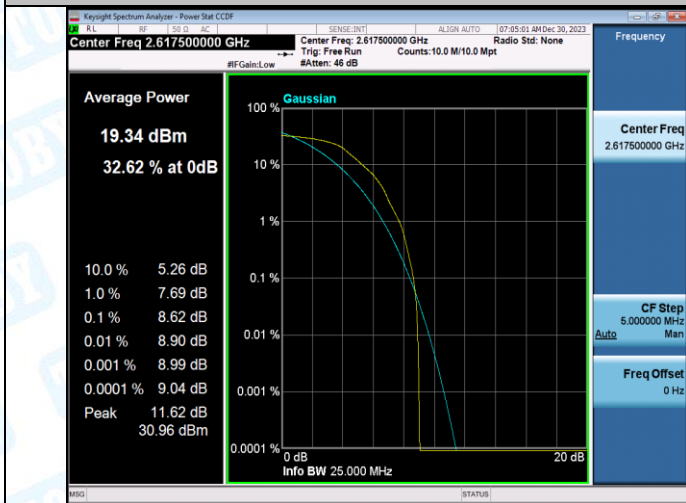

Test Graphs

Band38-5MHz-QPSK-38225-1RB#0-PASS

Band38-5MHz-16QAM-38225-1RB#0-PASS

Band38-5MHz-QPSK-38225-25RB#0-PASS

Band38-5MHz-16QAM-38225-25RB#0-PASS

Band38-10MHz-QPSK-37800-1RB#0-PASS

Band38-10MHz-16QAM-37800-1RB#0-PASS