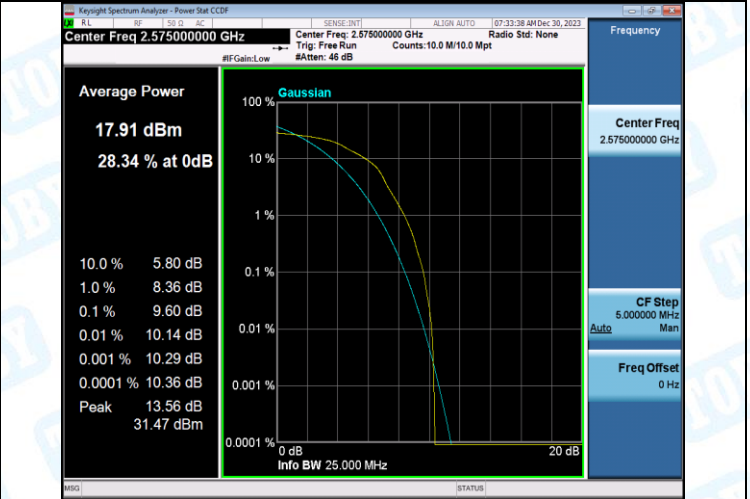

Band38-10MHz-16QAM-37800-1RB#0-PASS

Band38-10MHz-16QAM-37800-50RB#0-PASS