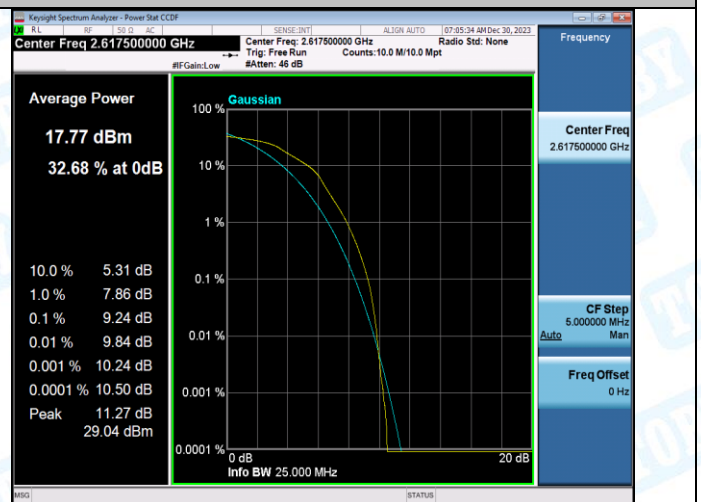

Test Graphs

Band38-5MHz-QPSK-38225-1RB#0-PASS

Band38-5MHz-16QAM-38225-1RB#0-PASS

Band38-5MHz-QPSK-38225-25RB#0-PASS

Band38-5MHz-16QAM-38225-25RB#0-PASS

Band38-10MHz-QPSK-37800-1RB#0-PASS

Band38-10MHz-16QAM-37800-1RB#0-PASS