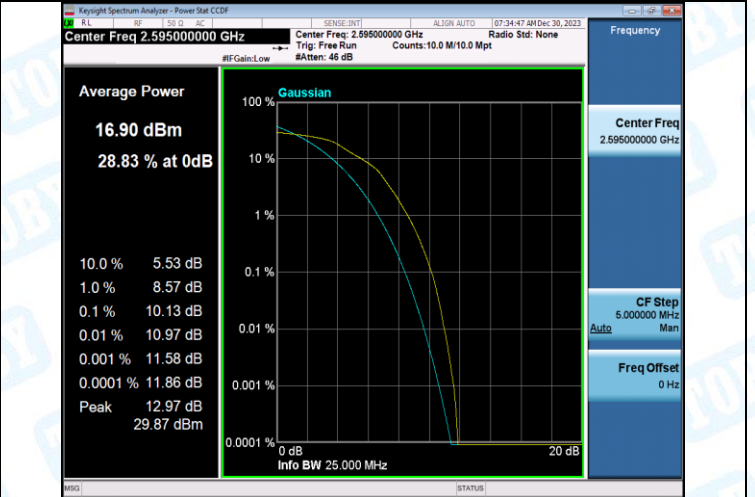

Band38-10MHz-16QAM-38000-50RB#0-PASS

Band38-10MHz-16QAM-38200-1RB#0-PASS