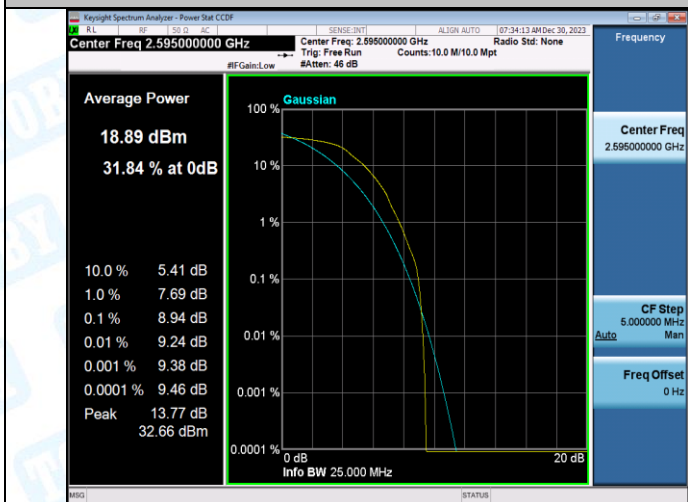

Band38-10MHz-QPSK-37800-50RB#0-PASS

Band38-10MHz-16QAM-37800-50RB#0-PASS

Band38-10MHz-QPSK-38000-1RB#0-PASS

Band38-10MHz-16QAM-38000-1RB#0-PASS

Band38-10MHz-QPSK-38000-50RB#0-PASS

Band38-10MHz-16QAM-38000-50RB#0-PASS