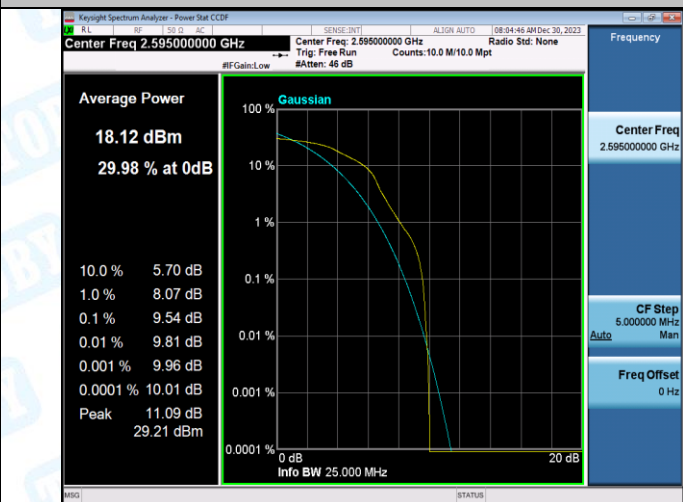

Band38-15MHz-QPSK-37825-75RB#0-PASS

Band38-15MHz-16QAM-37825-75RB#0-PASS

Band38-15MHz-QPSK-38000-1RB#0-PASS

Band38-15MHz-16QAM-38000-1RB#0-PASS

Band38-15MHz-QPSK-38000-75RB#0-PASS

Band38-15MHz-16QAM-38000-75RB#0-PASS