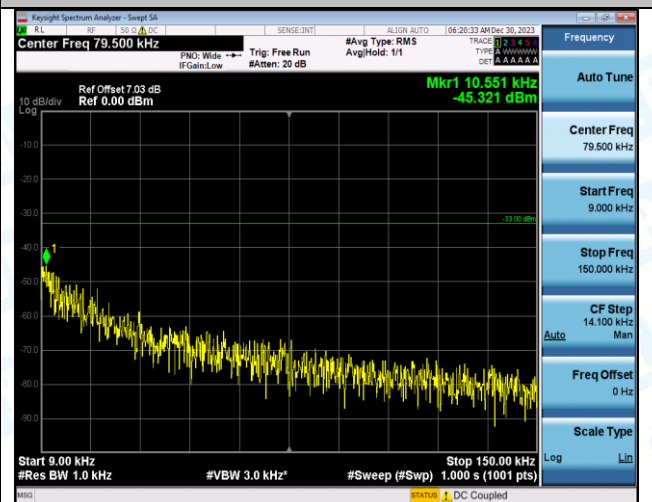

Band12_10MHz_16QAM_23060_1RB#0_0.009~0.15_0.009~0.15

Band12_10MHz_16QAM_23060_1RB#0_30~1000_30~1000