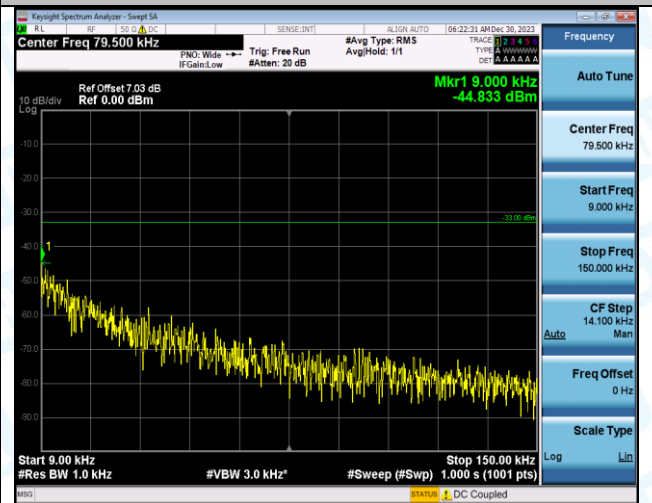

Band12_10MHz_16QAM_23095_1RB#0_0.009~0.15_0.009~0.15

Band12_10MHz_16QAM_23095_1RB#0_30~1000_30~1000