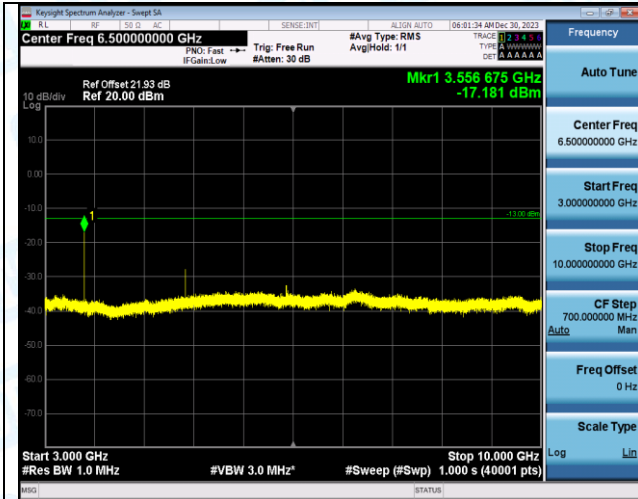

Band12_5MHz_QPSK_23155_1RB#0_3000~10000_3000~10000

Band12_5MHz_16QAM_23155_1RB#0_0.15~30_0.15~30