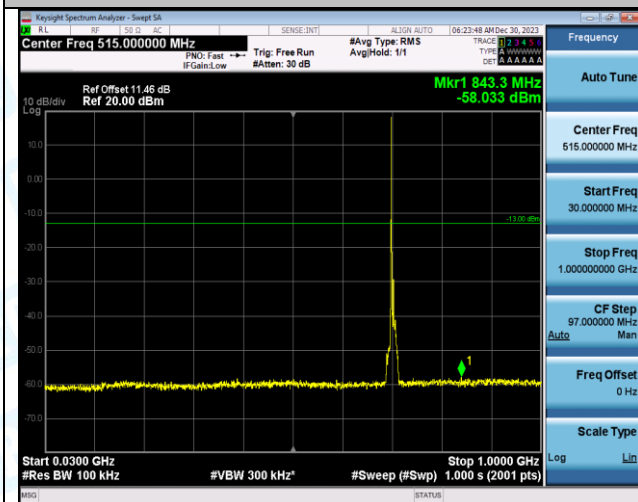

Band12_10MHz_QPSK_23130_1RB#0_0.009~0.15_0.009~0.15

Band12_10MHz_QPSK_23130_1RB#0_0.15~30_0.15~30

Band12_10MHz_QPSK_23130_1RB#0_30~1000_30~1000

Band12_10MHz_QPSK_23130_1RB#0_1000~3000_1000~3000

Band12_10MHz_QPSK_23130_1RB#0_3000~10000_3000~10000