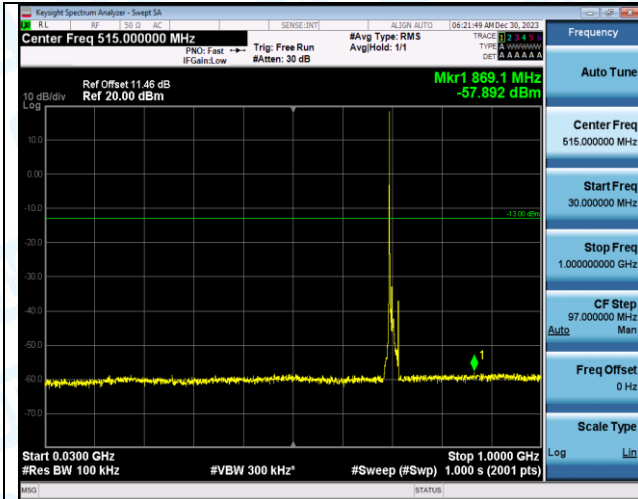

Band12_10MHz_QPSK_23095_1RB#0_30~1000_30~1000

Band12_10MHz_QPSK_23095_1RB#0_3000~10000_3000~10000