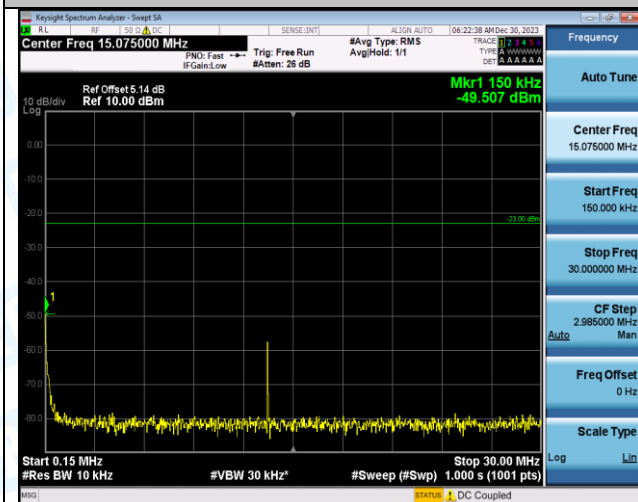

Band12_10MHz_16QAM_23095_1RB#0_0.15~30_0.15~30

Band12_10MHz_16QAM_23095_1RB#0_1000~3000_1000~3000