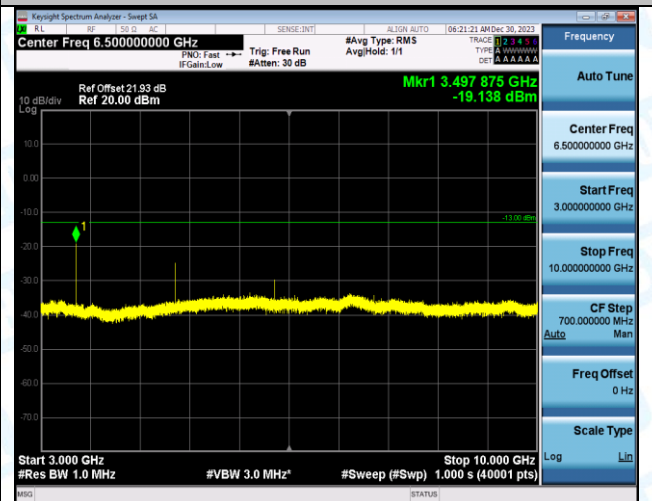

Band12_10MHz_16QAM_23060_1RB#0_0.009~0.15_0.009~0.15

Band12_10MHz_16QAM_23060_1RB#0_0.15~30_0.15~30

Band12_10MHz_16QAM_23060_1RB#0_30~1000_30~1000

Band12_10MHz_16QAM_23060_1RB#0_1000~3000_1000~3000

Band12_10MHz_16QAM_23060_1RB#0_3000~10000_3000~10000