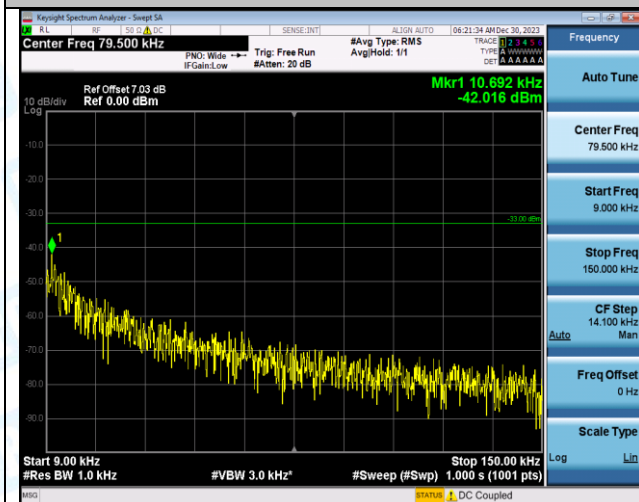

Band12_10MHz_QPSK_23095_1RB#0_0.009~0.15_0.009~0.15

Band12_10MHz_QPSK_23095_1RB#0_30~1000_30~1000