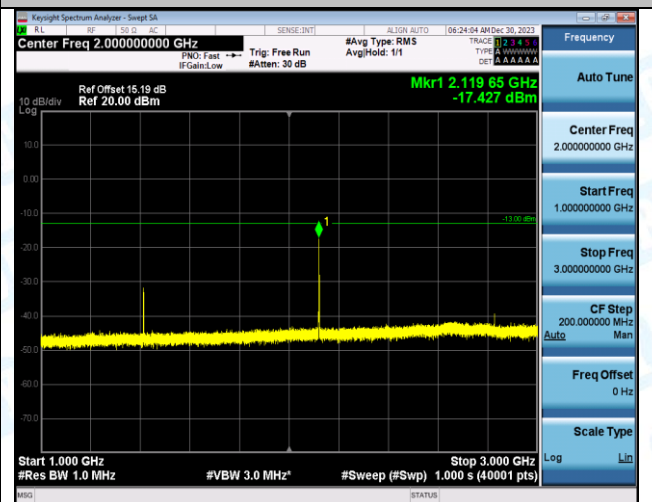

Band12_10MHz_QPSK_23130_1RB#0_0.009~0.15_0.009~0.15

Band12_10MHz_QPSK_23130_1RB#0_0.15~30_0.15~30

Band12_10MHz_QPSK_23130_1RB#0_30~1000_30~1000

Band12_10MHz_QPSK_23130_1RB#0_1000~3000_1000~3000

Band12_10MHz_QPSK_23130_1RB#0_3000~10000_3000~10000