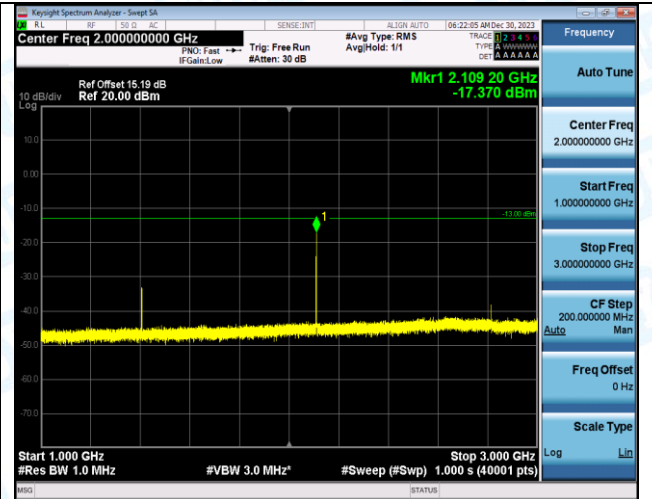

Band12_10MHz_QPSK_23095_1RB#0_0.009~0.15_0.009~0.15

Band12_10MHz_QPSK_23095_1RB#0_0.15~30_0.15~30

Band12_10MHz_QPSK_23095_1RB#0_30~1000_30~1000

Band12_10MHz_QPSK_23095_1RB#0_1000~3000_1000~3000

Band12_10MHz_QPSK_23095_1RB#0_3000~10000_3000~10000