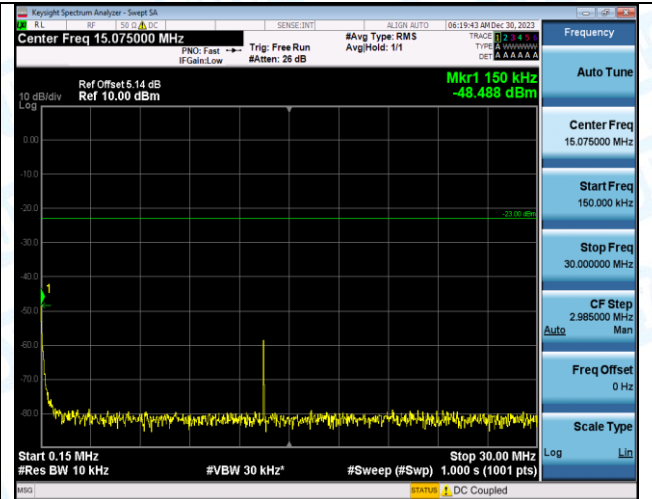

Band12_10MHz_QPSK_23060_1RB#0_0.15~30_0.15~30

Band12_10MHz_QPSK_23060_1RB#0_1000~3000_1000~3000