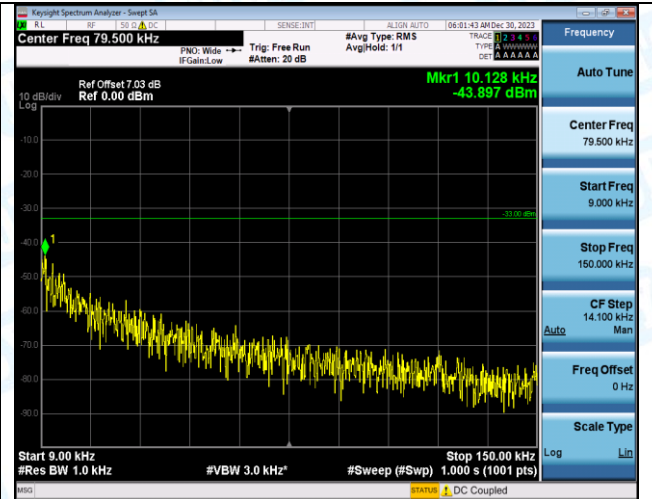

Band12_5MHz_16QAM_23155_1RB#0_0.009~0.15_0.009~0.15

Band12_5MHz_16QAM_23155_1RB#0_30~1000_30~1000