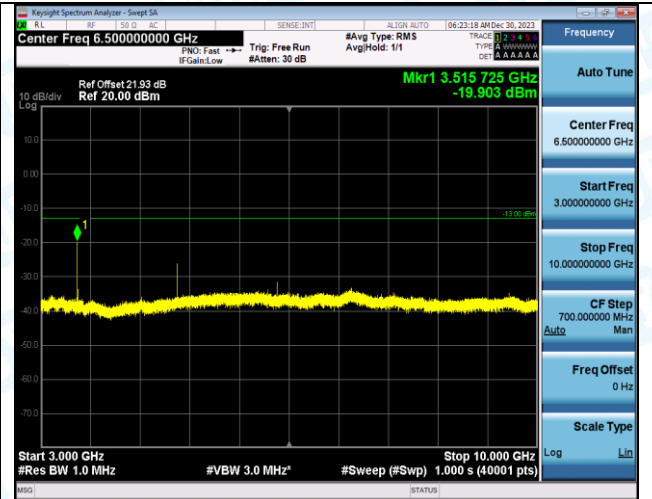

Band12_10MHz_16QAM_23095_1RB#0_3000~10000_3000~10000

Band12_10MHz_QPSK_23130_1RB#0_0.15~30_0.15~30