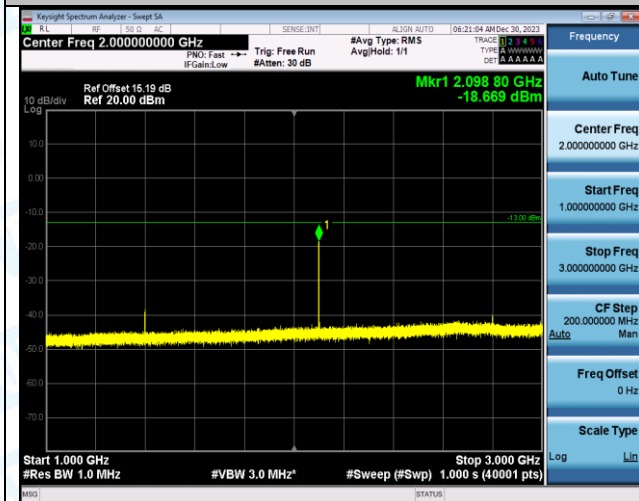

Band12_10MHz_16QAM_23060_1RB#0_0.009~0.15_0.009~0.15

Band12_10MHz_16QAM_23060_1RB#0_0.15~30_0.15~30

Band12_10MHz_16QAM_23060_1RB#0_30~1000_30~1000

Band12_10MHz_16QAM_23060_1RB#0_1000~3000_1000~3000

Band12_10MHz_16QAM_23060_1RB#0_3000~10000_3000~10000