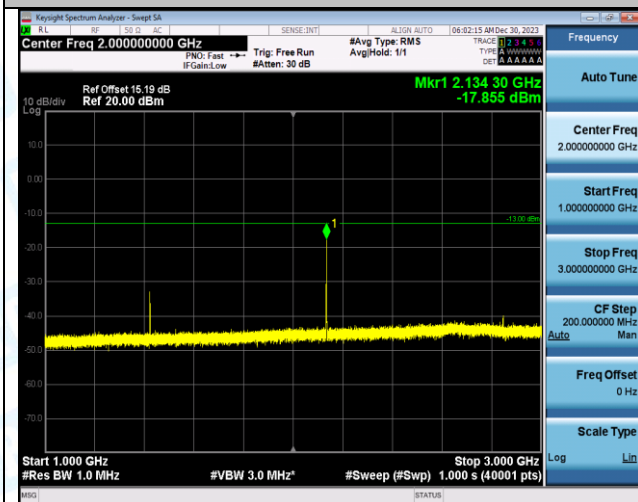

Band12_5MHz_16QAM_23155_1RB#0_0.009~0.15_0.009~0.15

Band12_5MHz_16QAM_23155_1RB#0_0.15~30_0.15~30

Band12_5MHz_16QAM_23155_1RB#0_30~1000_30~1000

Band12_5MHz_16QAM_23155_1RB#0_1000~3000_1000~3000

Band12_5MHz_16QAM_23155_1RB#0_3000~10000_3000~10000