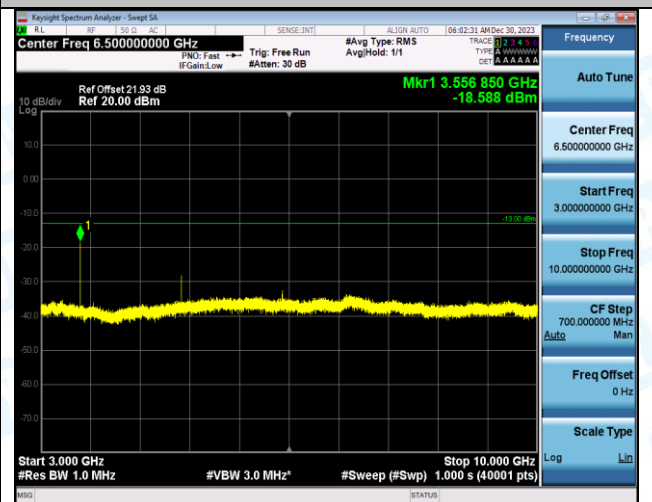

Band12_5MHz_16QAM_23155_1RB#0_3000~10000_3000~10000

Band12_10MHz_QPSK_23060_1RB#0_0.15~30_0.15~30