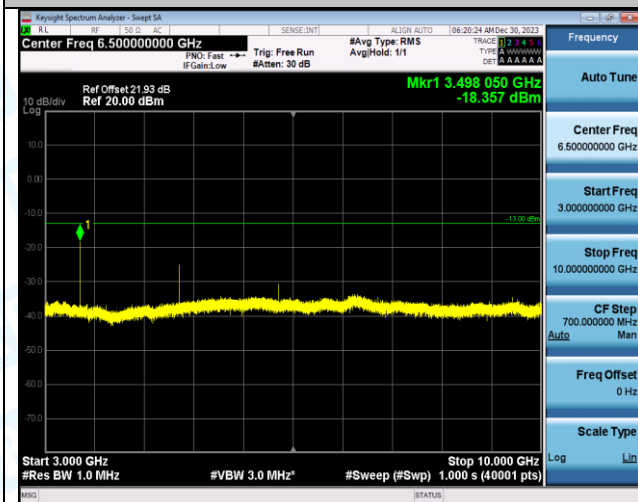

Band12_10MHz_QPSK_23060_1RB#0_3000~10000_3000~10000

Band12_10MHz_16QAM_23060_1RB#0_0.15~30_0.15~30