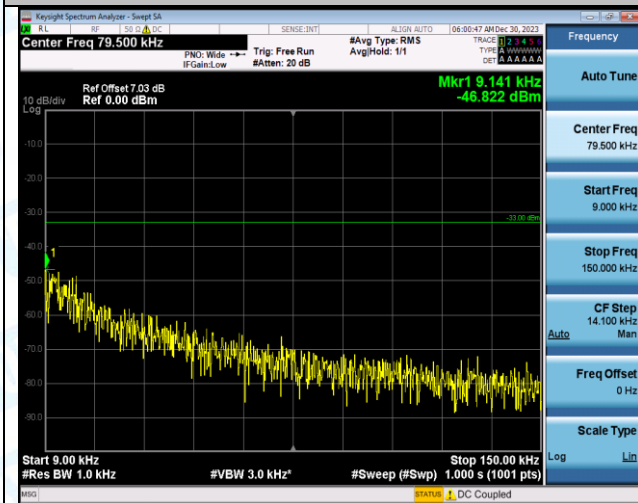

Band12_5MHz_QPSK_23155_1RB#0_0.009~0.15_0.009~0.15

Band12_5MHz_QPSK_23155_1RB#0_0.15~30_0.15~30

Band12_5MHz_QPSK_23155_1RB#0_30~1000_30~1000

Band12_5MHz_QPSK_23155_1RB#0_1000~3000_1000~3000

Band12_5MHz_QPSK_23155_1RB#0_3000~10000_3000~10000