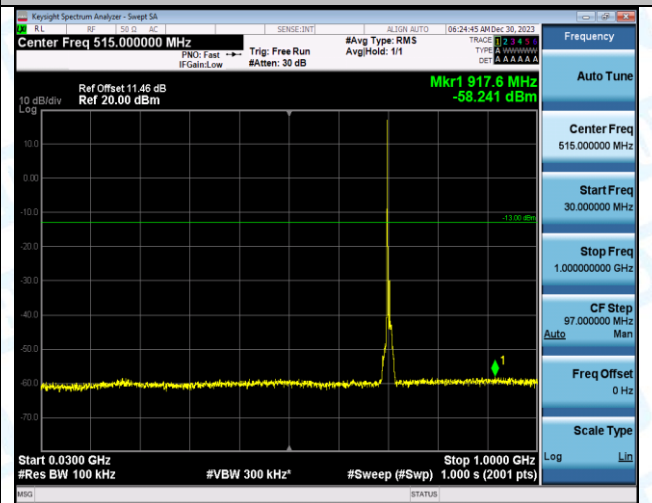

Band12_10MHz_16QAM_23130_1RB#0_0.009~0.15_0.009~0.15

Band12_10MHz_16QAM_23130_1RB#0_0.15~30_0.15~30

Band12_10MHz_16QAM_23130_1RB#0_30~1000_30~1000

Band12_10MHz_16QAM_23130_1RB#0_1000~3000_1000~3000

Band12_10MHz_16QAM_23130_1RB#0_3000~10000_3000~10000