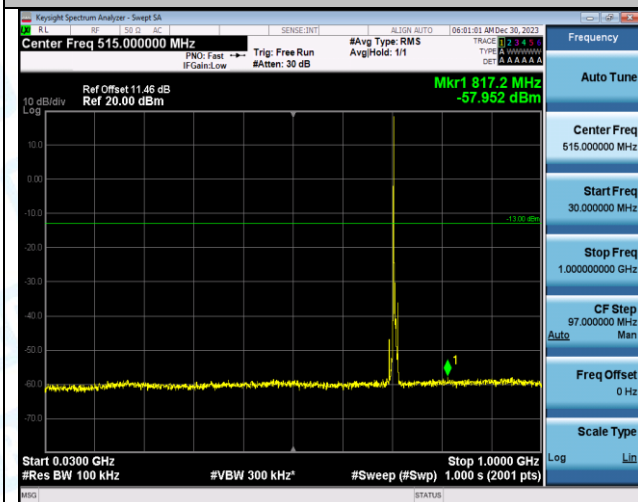

Band12_5MHz_QPSK_23155_1RB#0_0.009~0.15_0.009~0.15

Band12_5MHz_QPSK_23155_1RB#0_0.15~30_0.15~30

Band12_5MHz_QPSK_23155_1RB#0_30~1000_30~1000

Band12_5MHz_QPSK_23155_1RB#0_1000~3000_1000~3000

Band12_5MHz_QPSK_23155_1RB#0_3000~10000_3000~10000