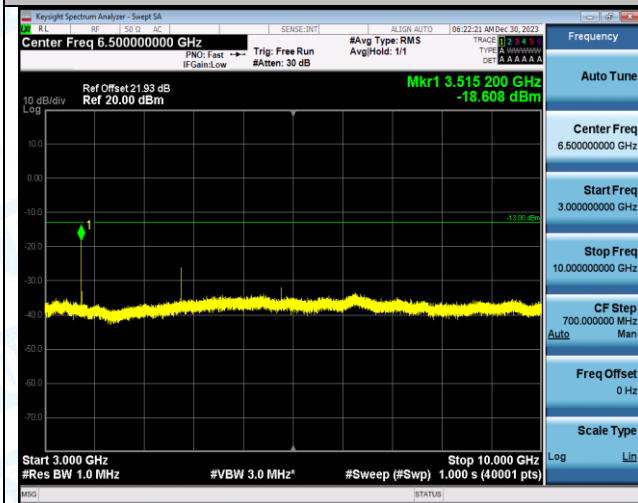

Band12_10MHz_QPSK_23095_1RB#0_3000~10000_3000~10000

Band12_10MHz_16QAM_23095_1RB#0_0.15~30_0.15~30