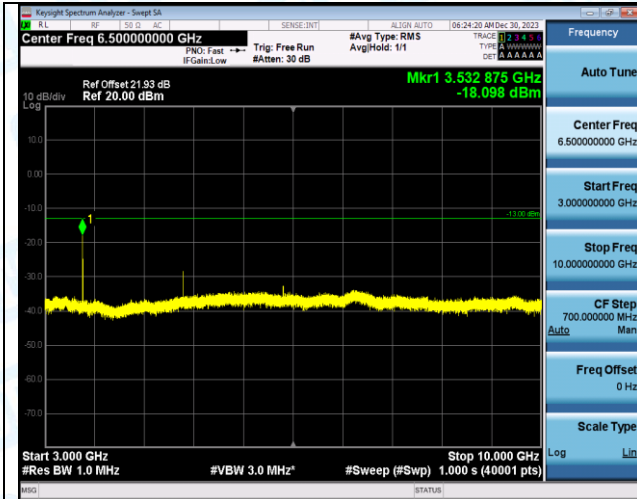

Band12_10MHz_QPSK_23130_1RB#0_3000~10000_3000~10000

Band12_10MHz_16QAM_23130_1RB#0_0.15~30_0.15~30