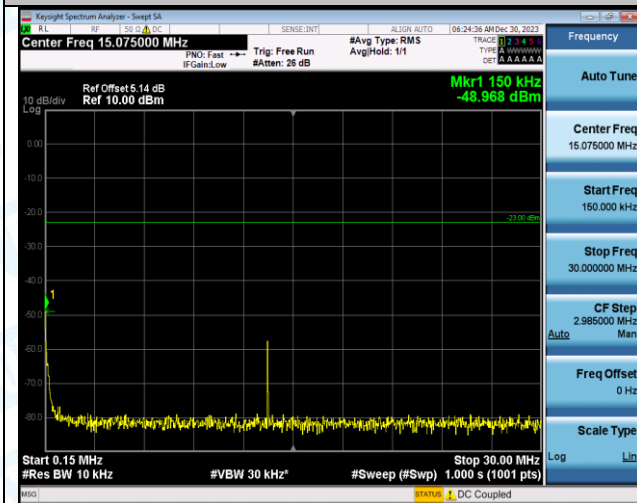

Band12_10MHz_16QAM_23130_1RB#0_0.15~30_0.15~30

Band12_10MHz_16QAM_23130_1RB#0_1000~3000_1000~3000