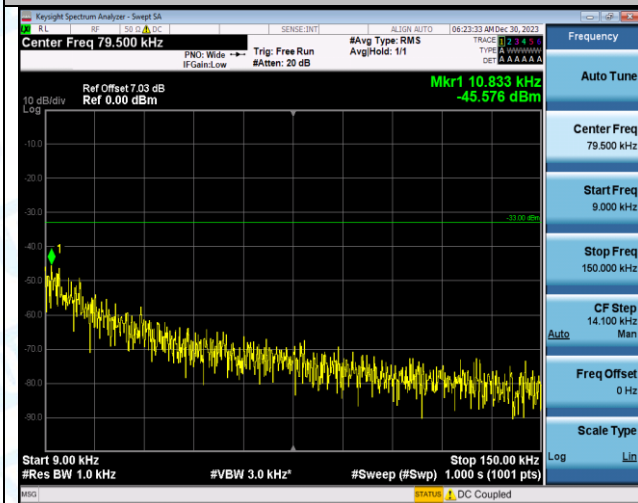

Band12_10MHz_QPSK_23130_1RB#0_0.009~0.15_0.009~0.15

Band12_10MHz_QPSK_23130_1RB#0_30~1000_30~1000