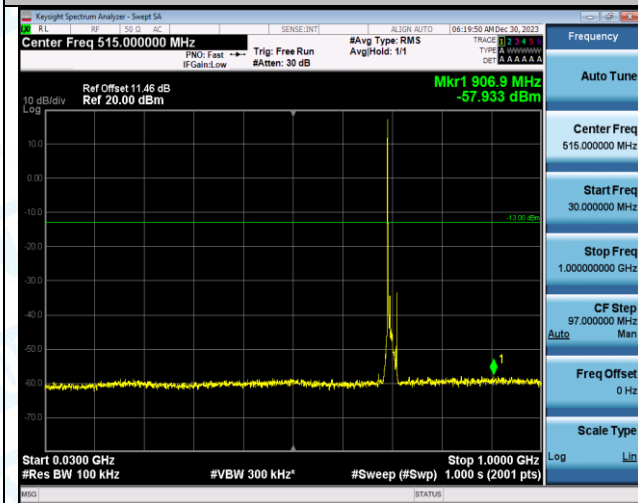

Band12_10MHz_QPSK_23060_1RB#0_0.009~0.15_0.009~0.15

Band12_10MHz_QPSK_23060_1RB#0_0.15~30_0.15~30

Band12_10MHz_QPSK_23060_1RB#0_30~1000_30~1000

Band12_10MHz_QPSK_23060_1RB#0_1000~3000_1000~3000

Band12_10MHz_QPSK_23060_1RB#0_3000~10000_3000~10000