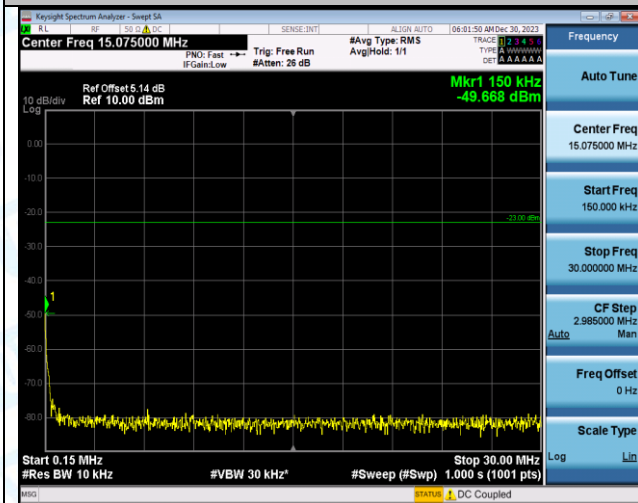

Band12_5MHz_16QAM_23155_1RB#0_0.15~30_0.15~30

Band12_5MHz_16QAM_23155_1RB#0_1000~3000_1000~3000