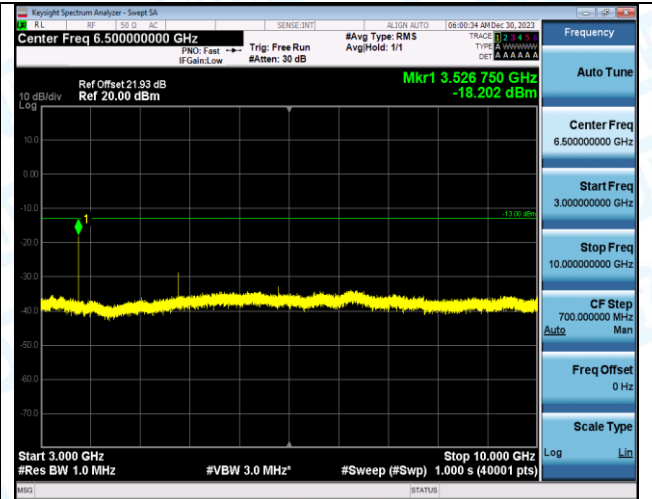

Band12_5MHz_QPSK_23155_1RB#0_0.009~0.15_0.009~0.15

Band12_5MHz_QPSK_23155_1RB#0_0.15~30_0.15~30

Band12_5MHz_QPSK_23155_1RB#0_30~1000_30~1000

Band12_5MHz_QPSK_23155_1RB#0_1000~3000_1000~3000

Band12_5MHz_QPSK_23155_1RB#0_3000~10000_3000~10000