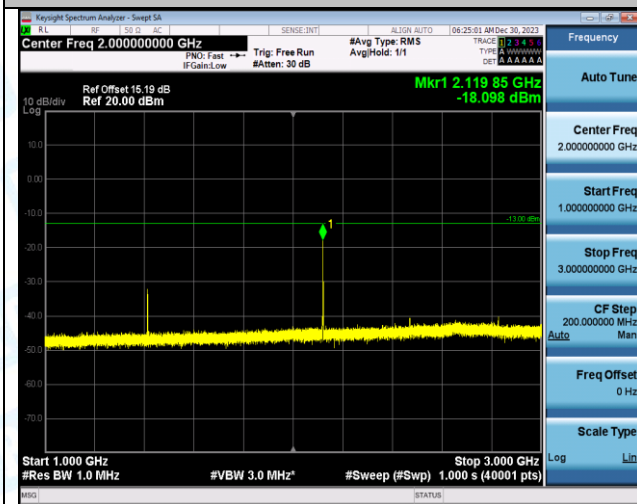

Band12_10MHz_16QAM_23130_1RB#0_0.009~0.15_0.009~0.15

Band12_10MHz_16QAM_23130_1RB#0_0.15~30_0.15~30

Band12_10MHz_16QAM_23130_1RB#0_30~1000_30~1000

Band12_10MHz_16QAM_23130_1RB#0_1000~3000_1000~3000

Band12_10MHz_16QAM_23130_1RB#0_3000~10000_3000~10000