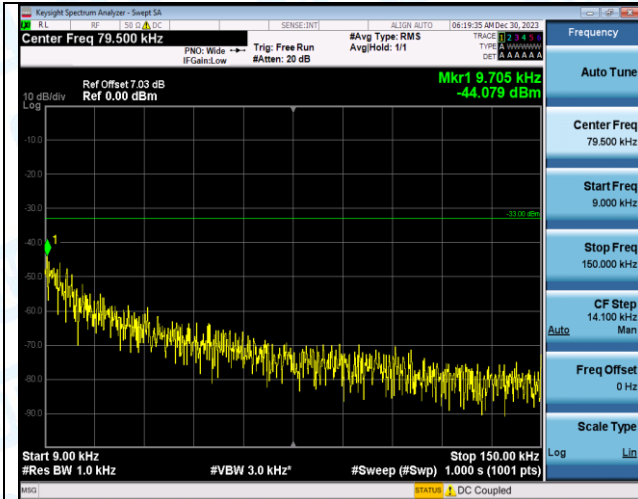

Band12_10MHz_QPSK_23060_1RB#0_0.009~0.15_0.009~0.15

Band12_10MHz_QPSK_23060_1RB#0_30~1000_30~1000