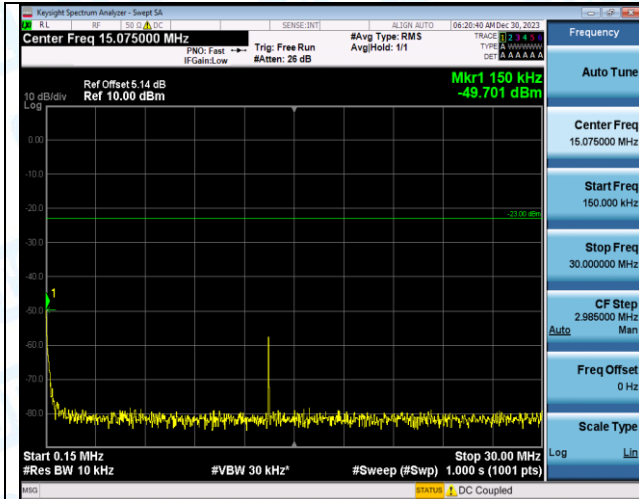

Band12_10MHz_16QAM_23060_1RB#0_0.15~30_0.15~30

Band12_10MHz_16QAM_23060_1RB#0_1000~3000_1000~3000