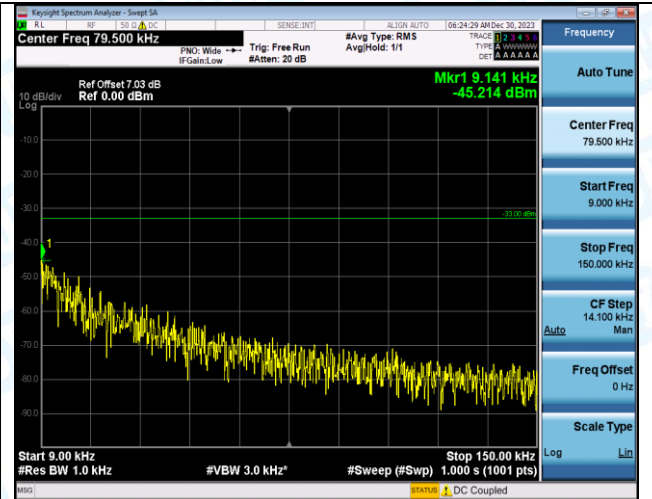

Band12_10MHz_16QAM_23130_1RB#0_0.009~0.15_0.009~0.15

Band12_10MHz_16QAM_23130_1RB#0_30~1000_30~1000