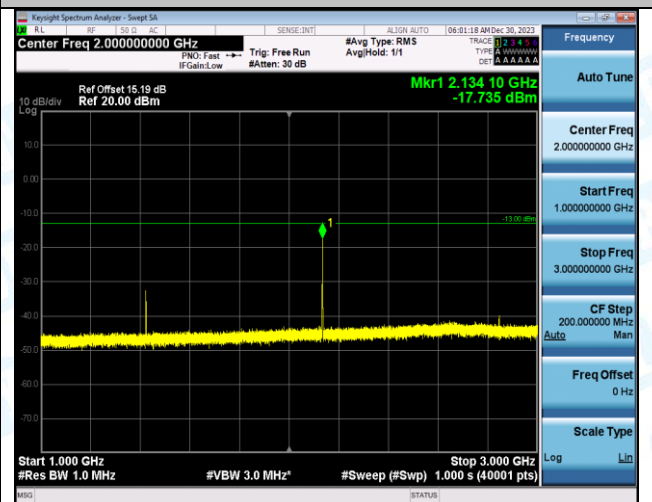

Band12_5MHz_QPSK_23155_1RB#0_0.009~0.15_0.009~0.15

Band12_5MHz_QPSK_23155_1RB#0_0.15~30_0.15~30

Band12_5MHz_QPSK_23155_1RB#0_30~1000_30~1000

Band12_5MHz_QPSK_23155_1RB#0_1000~3000_1000~3000

Band12_5MHz_QPSK_23155_1RB#0_3000~10000_3000~10000