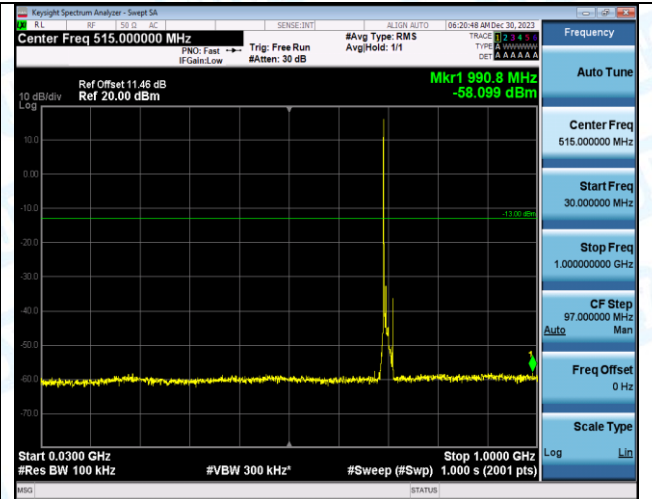

Band12_10MHz_16QAM_23060_1RB#0_30~1000_30~1000

Band12_10MHz_16QAM_23060_1RB#0_3000~10000_3000~10000