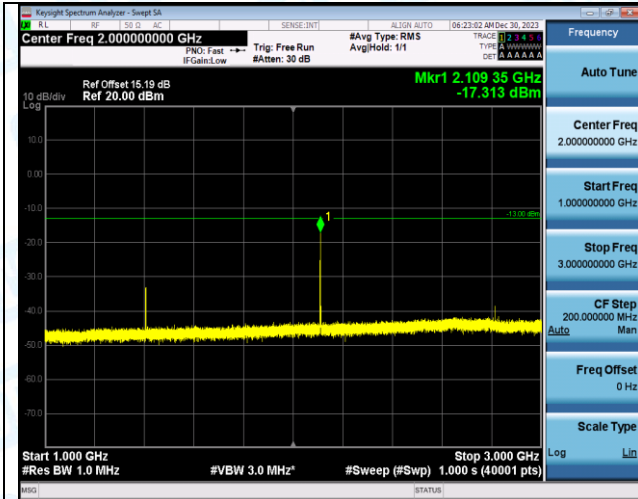

Band12_10MHz_16QAM_23095_1RB#0_0.009~0.15_0.009~0.15

Band12_10MHz_16QAM_23095_1RB#0_0.15~30_0.15~30

Band12_10MHz_16QAM_23095_1RB#0_30~1000_30~1000

Band12_10MHz_16QAM_23095_1RB#0_1000~3000_1000~3000

Band12_10MHz_16QAM_23095_1RB#0_3000~10000_3000~10000