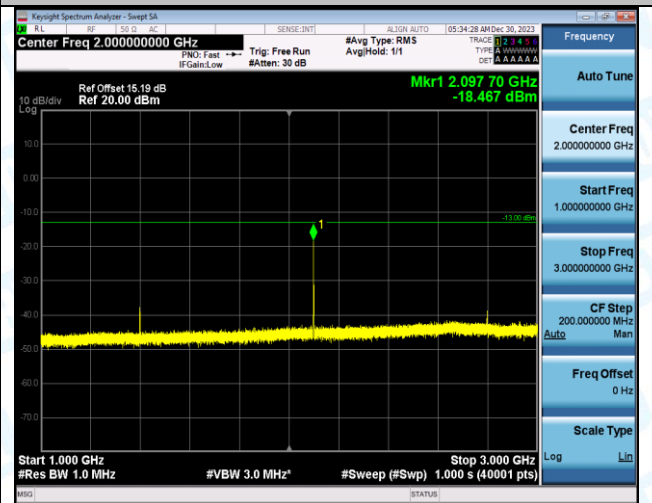

Band12_3MHz_QPSK_23025_1RB#0_30~1000_30~1000

Band12_3MHz_QPSK_23025_1RB#0_1000~3000_1000~3000

Band12_3MHz_QPSK_23025_1RB#0_3000~10000_3000~10000

Band12_3MHz_16QAM_23025_1RB#0_0.009~0.15_0.009~0.15

Band12_3MHz_16QAM_23025_1RB#0_0.15~30_0.15~30