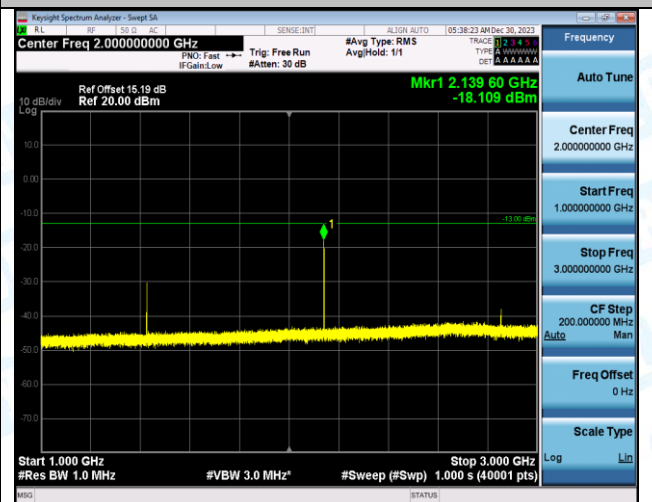

Band12_3MHz_QPSK_23165_1RB#0_1000~3000_1000~3000

Band12_3MHz_16QAM_23165_1RB#0_0.009~0.15_0.009~0.15