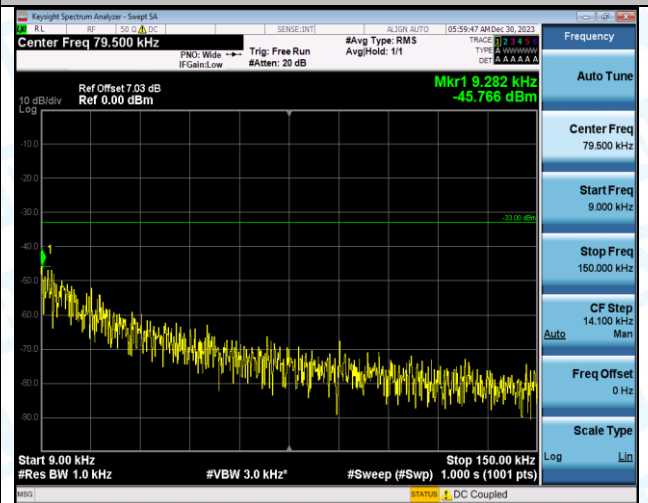

Band12_5MHz_QPSK_23095_1RB#0_30-1000_30-1000

Band12_5MHz_QPSK_23095_1RB#0_1000-3000_1000-3000

Band12_5MHz_QPSK_23095_1RB#0_3000~10000_3000~10000

Band12_5MHz_16QAM_23095_1RB#0_0.009~0.15_0.009~0.15

Band12_5MHz_16QAM_23095_1RB#0_0.15~30_0.15~30