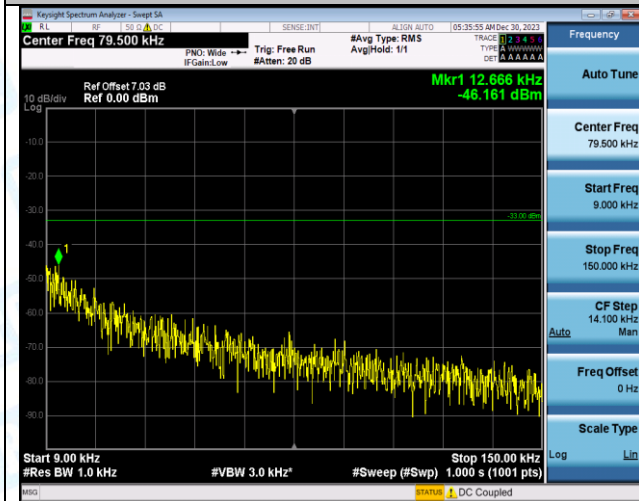

Band12_3MHz_16QAM_23025_1RB#0_30~1000_30~1000

Band12_3MHz_16QAM_23025_1RB#0_1000~3000_1000~3000

Band12_3MHz_16QAM_23025_1RB#0_3000~10000_3000~10000

Band12_3MHz_QPSK_23095_1RB#0_0.009~0.15_0.009~0.15

Band12_3MHz_QPSK_23095_1RB#0_0.15~30_0.15~30