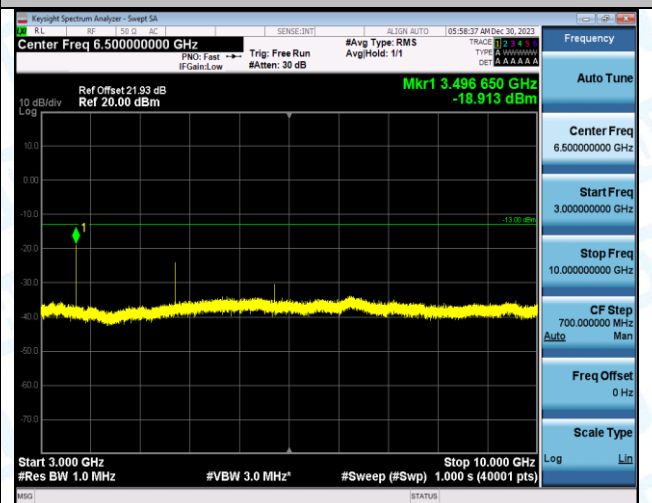

Band12_5MHz_16QAM_23035_1RB#0_30~1000_30~1000

Band12_5MHz_16QAM_23035_1RB#0_1000-3000_1000-3000

Band12_5MHz_16QAM_23035_1RB#0_3000-10000_3000-10000

Band12_5MHz_QPSK_23095_1RB#0_0.009-0.15_0.009-0.15

Band12_5MHz_QPSK_23095_1RB#0_0.15-30_0.15-30