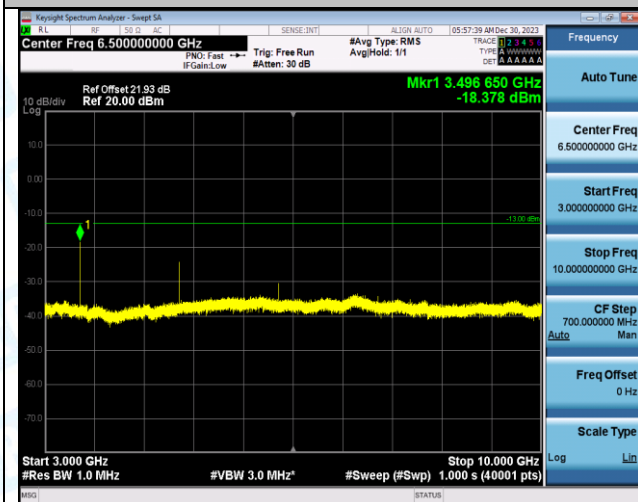

Band12_5MHz_QPSK_23035_1RB#0_30~1000_30~1000

Band12_5MHz_QPSK_23035_1RB#0_1000~3000_1000~3000

Band12_5MHz_QPSK_23035_1RB#0_3000~10000_3000~10000

Band12_5MHz_16QAM_23035_1RB#0_0.009~0.15_0.009~0.15

Band12_5MHz_16QAM_23035_1RB#0_0.15~30_0.15~30