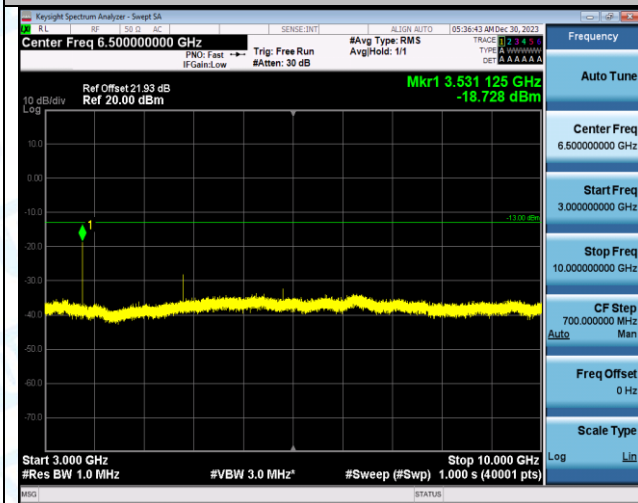

Band12_3MHz_QPSK_23095_1RB#0_30~1000_30~1000

Band12_3MHz_QPSK_23095_1RB#0_1000~3000_1000~3000

Band12_3MHz_QPSK_23095_1RB#0_3000~10000_3000~10000

Band12_3MHz_16QAM_23095_1RB#0_0.009~0.15_0.009~0.15

Band12_3MHz_16QAM_23095_1RB#0_0.15~30_0.15~30