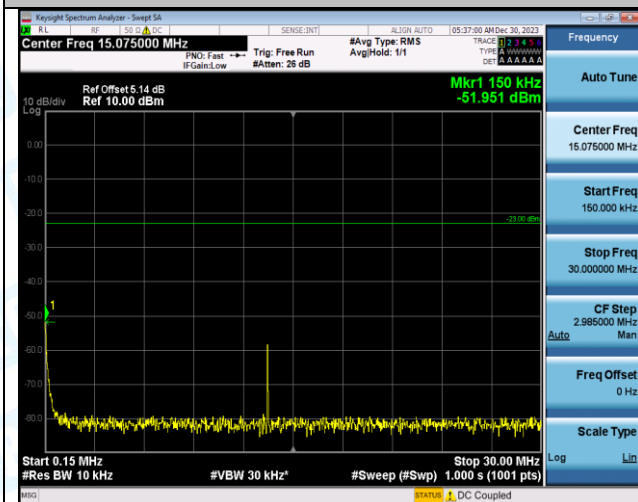

Band12_3MHz_16QAM_23095_1RB#0_0.15~30_0.15~30

Band12_3MHz_16QAM_23095_1RB#0_1000~3000_1000~3000