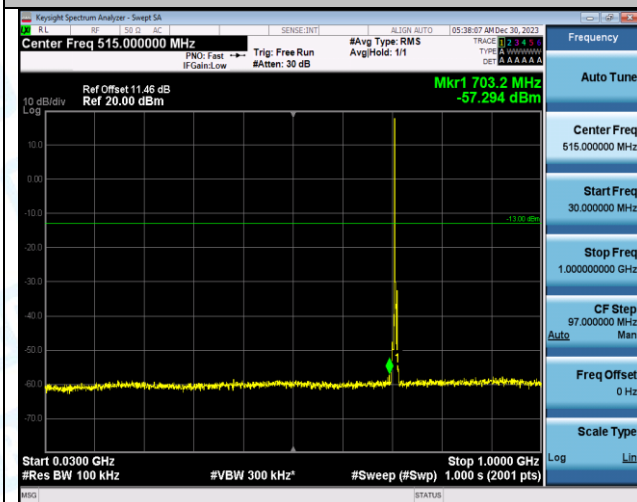

Band12_3MHz_QPSK_23165_1RB#0_30~1000_30~1000

Band12_3MHz_QPSK_23165_1RB#0_3000~10000_3000~10000