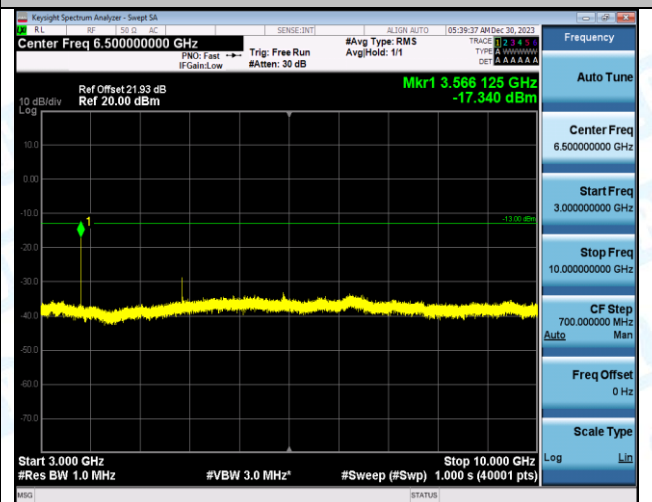

Band12_3MHz_16QAM_23165_1RB#0_30~1000_30~1000

Band12_3MHz_16QAM_23165_1RB#0_1000~3000_1000~3000

Band12_3MHz_16QAM_23165_1RB#0_3000~10000_3000~10000

Band12_5MHz_QPSK_23035_1RB#0_0.009~0.15_0.009~0.15

Band12_5MHz_QPSK_23035_1RB#0_0.15~30_0.15~30