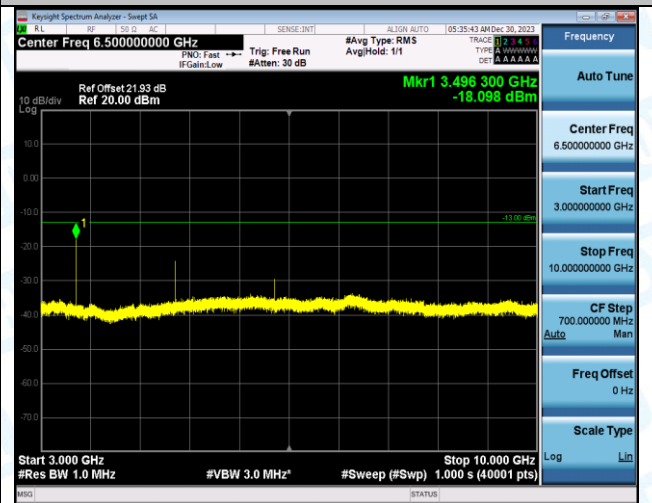

Band12_3MHz_16QAM_23025_1RB#0_3000~10000_3000~10000

Band12_3MHz_QPSK_23095_1RB#0_0.15~30_0.15~30