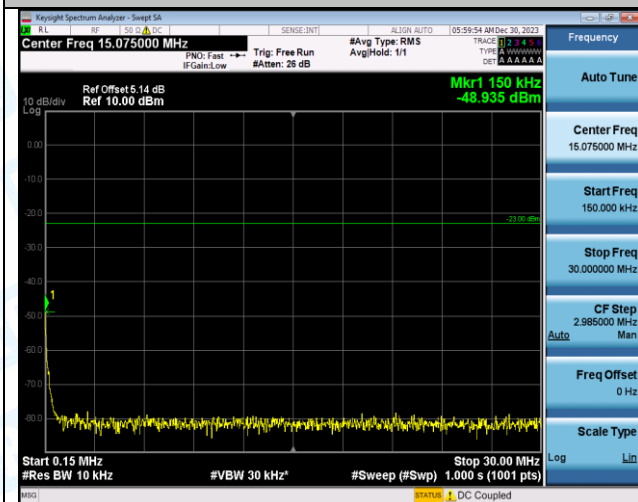

Band12_5MHz_16QAM_23095_1RB#0_0.15~30_0.15~30

Band12_5MHz_16QAM_23095_1RB#0_1000~3000_1000~3000