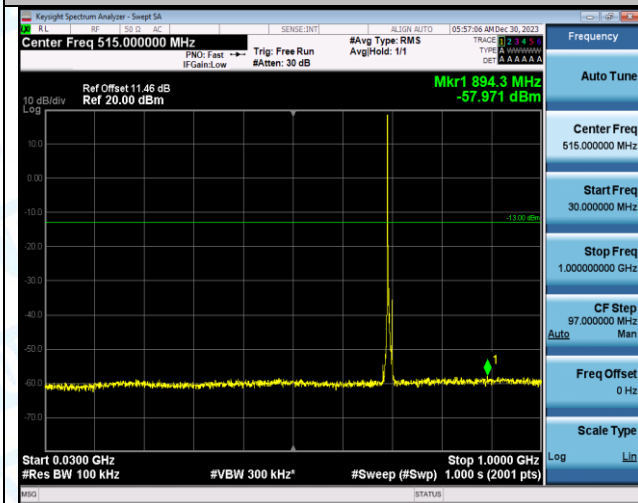

Band12_5MHz_QPSK_23035_1RB#0_30~1000_30~1000

Band12_5MHz_QPSK_23035_1RB#0_3000~10000_3000~10000