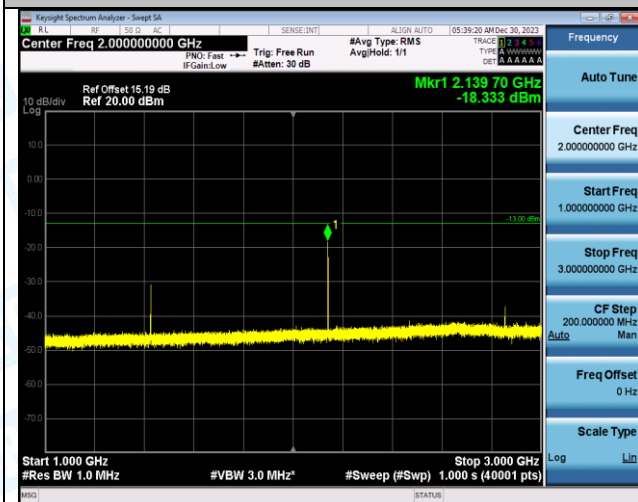

Band12_3MHz_16QAM_23165_1RB#0_1000~3000_1000~3000

Band12_5MHz_QPSK_23035_1RB#0_0.009~0.15_0.009~0.15