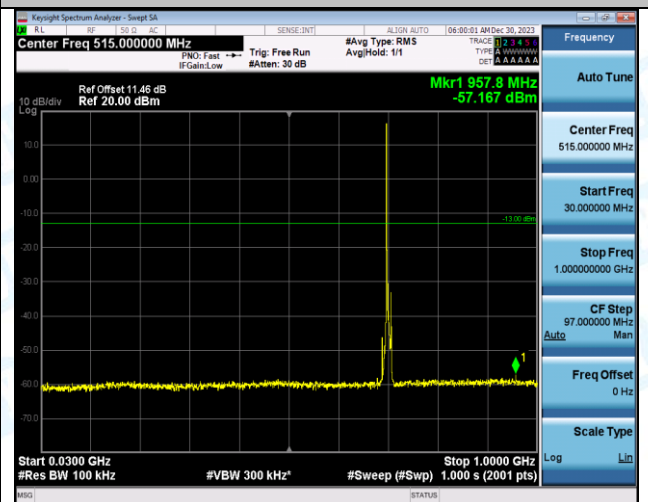

Band12_5MHz_16QAM_23095_1RB#0_30~1000_30~1000

Band12_5MHz_16QAM_23095_1RB#0_3000~10000_3000~10000