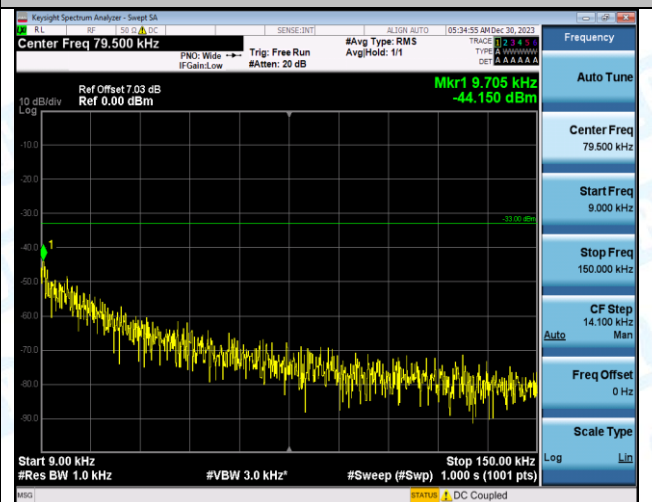

Band12_3MHz_QPSK_23025_1RB#0_30~1000_30~1000

Band12_3MHz_QPSK_23025_1RB#0_1000~3000_1000~3000

Band12_3MHz_QPSK_23025_1RB#0_3000~10000_3000~10000

Band12_3MHz_16QAM_23025_1RB#0_0.009~0.15_0.009~0.15

Band12_3MHz_16QAM_23025_1RB#0_0.15~30_0.15~30