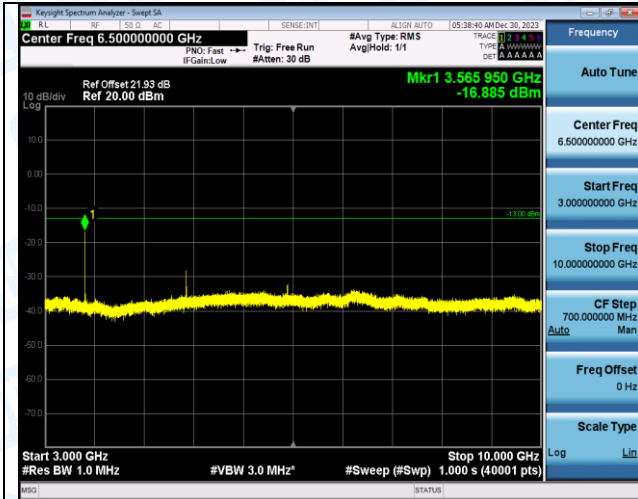

Band12_3MHz_QPSK_23165_1RB#0_30~1000_30~1000

Band12_3MHz_QPSK_23165_1RB#0_1000~3000_1000~3000

Band12_3MHz_QPSK_23165_1RB#0_3000~10000_3000~10000

Band12_3MHz_16QAM_23165_1RB#0_0.009~0.15_0.009~0.15

Band12_3MHz_16QAM_23165_1RB#0_0.15~30_0.15~30