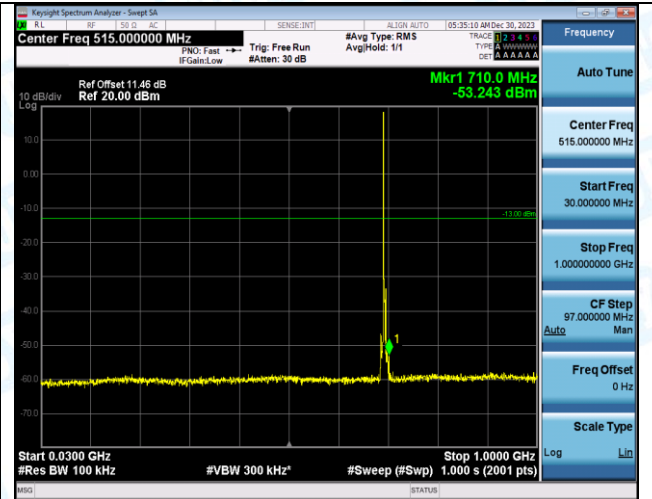

Band12_3MHz_16QAM_23025_1RB#0_30~1000_30~1000

Band12_3MHz_16QAM_23025_1RB#0_3000~10000_3000~10000