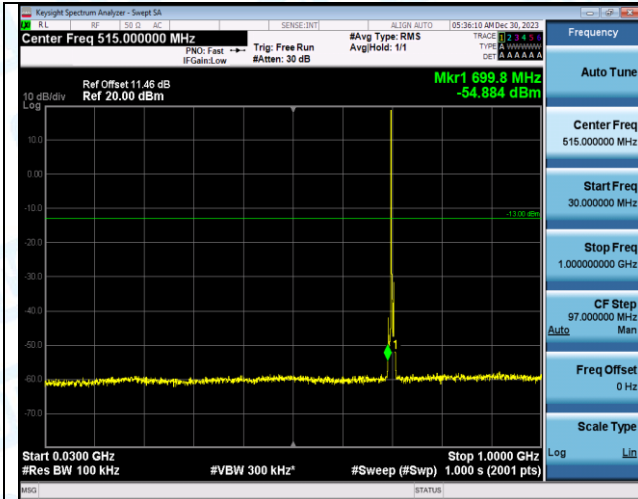

Band12_3MHz_QPSK_23095_1RB#0_30~1000_30~1000

Band12_3MHz_QPSK_23095_1RB#0_3000~10000_3000~10000