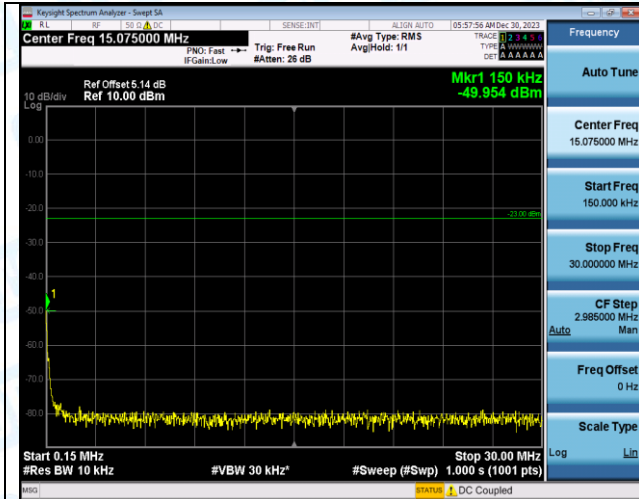

Band12_5MHz_16QAM_23035_1RB#0_0.15~30_0.15~30

Band12_5MHz_16QAM_23035_1RB#0_1000-3000_1000-3000