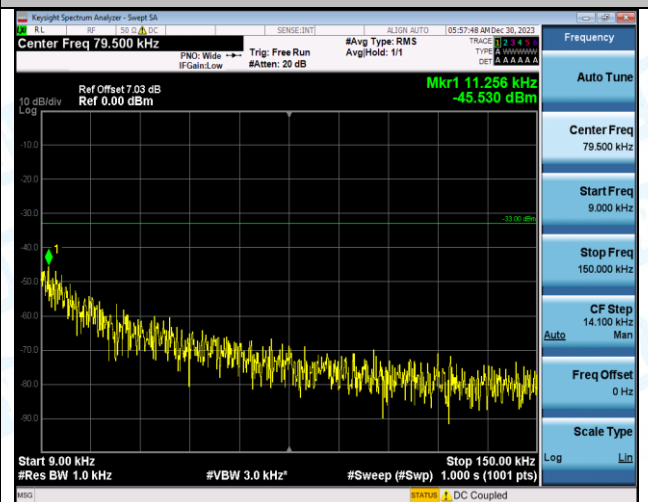

Band12_5MHz_QPSK_23035_1RB#0_30~1000_30~1000

Band12_5MHz_QPSK_23035_1RB#0_1000~3000_1000~3000

Band12_5MHz_QPSK_23035_1RB#0_3000~10000_3000~10000

Band12_5MHz_16QAM_23035_1RB#0_0.009~0.15_0.009~0.15

Band12_5MHz_16QAM_23035_1RB#0_0.15~30_0.15~30