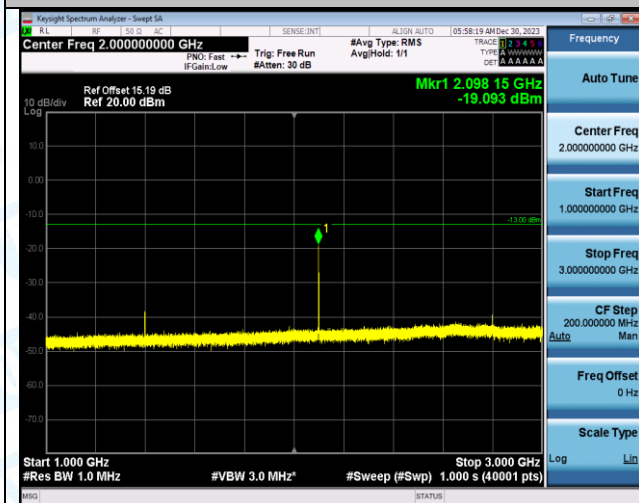

Band12_5MHz_16QAM_23035_1RB#0_1000-3000_1000-3000

Band12_5MHz_QPSK_23095_1RB#0_0.009-0.15_0.009-0.15