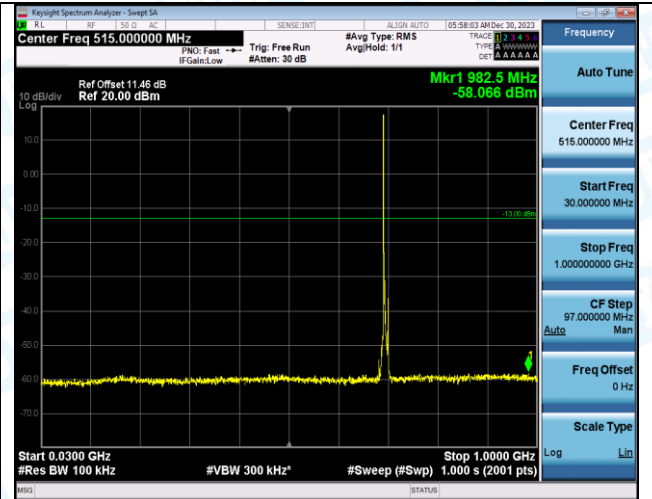

Band12_5MHz_16QAM_23035_1RB#0_30~1000_30~1000

Band12_5MHz_16QAM_23035_1RB#0_3000-10000_3000-10000