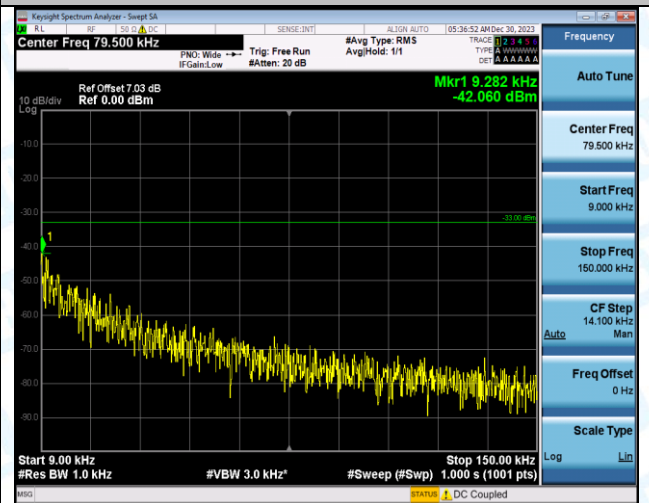

Band12_3MHz_QPSK_23095_1RB#0_30~1000_30~1000

Band12_3MHz_QPSK_23095_1RB#0_1000~3000_1000~3000

Band12_3MHz_QPSK_23095_1RB#0_3000~10000_3000~10000

Band12_3MHz_16QAM_23095_1RB#0_0.009~0.15_0.009~0.15

Band12_3MHz_16QAM_23095_1RB#0_0.15~30_0.15~30