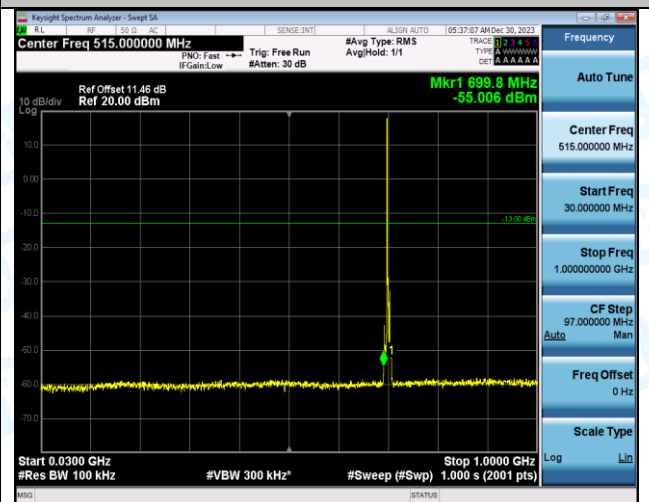

Band12_3MHz_16QAM_23095_1RB#0_30~1000_30~1000

Band12_3MHz_16QAM_23095_1RB#0_3000~10000_3000~10000