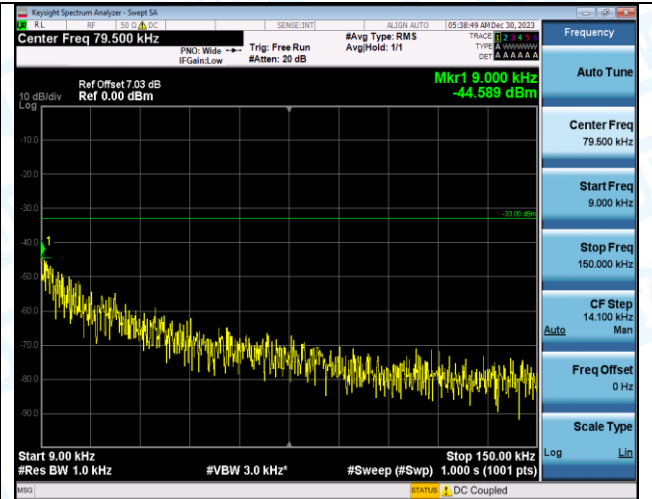

Band12_3MHz_QPSK_23165_1RB#0_30~1000_30~1000

Band12_3MHz_QPSK_23165_1RB#0_1000~3000_1000~3000

Band12_3MHz_QPSK_23165_1RB#0_3000~10000_3000~10000

Band12_3MHz_16QAM_23165_1RB#0_0.009~0.15_0.009~0.15

Band12_3MHz_16QAM_23165_1RB#0_0.15~30_0.15~30