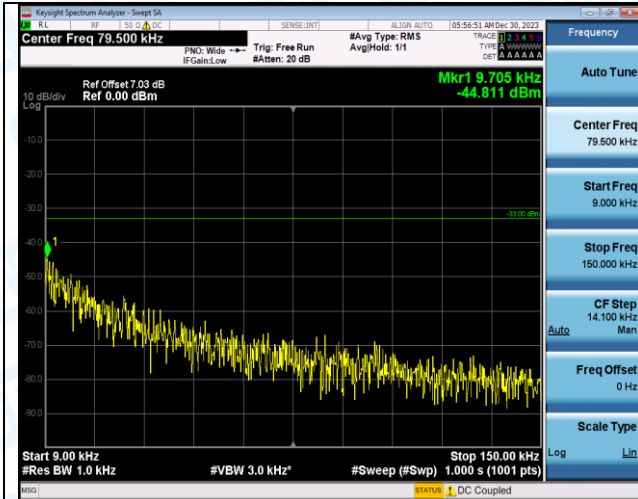

Band12_3MHz_16QAM_23165_1RB#0_30~1000_30~1000

Band12_3MHz_16QAM_23165_1RB#0_1000~3000_1000~3000

Band12_3MHz_16QAM_23165_1RB#0_3000~10000_3000~10000

Band12_5MHz_QPSK_23035_1RB#0_0.009~0.15_0.009~0.15

Band12_5MHz_QPSK_23035_1RB#0_0.15~30_0.15~30