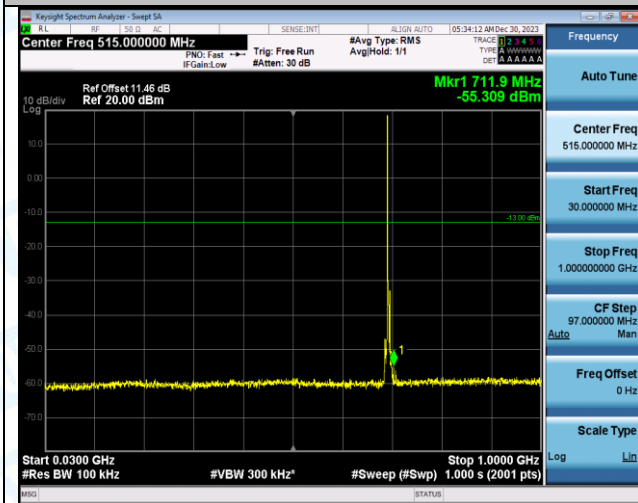

Band12_3MHz_QPSK_23025_1RB#0_30~1000_30~1000

Band12_3MHz_QPSK_23025_1RB#0_1000~3000_1000~3000

Band12_3MHz_QPSK_23025_1RB#0_3000~10000_3000~10000

Band12_3MHz_16QAM_23025_1RB#0_0.009~0.15_0.009~0.15

Band12_3MHz_16QAM_23025_1RB#0_0.15~30_0.15~30