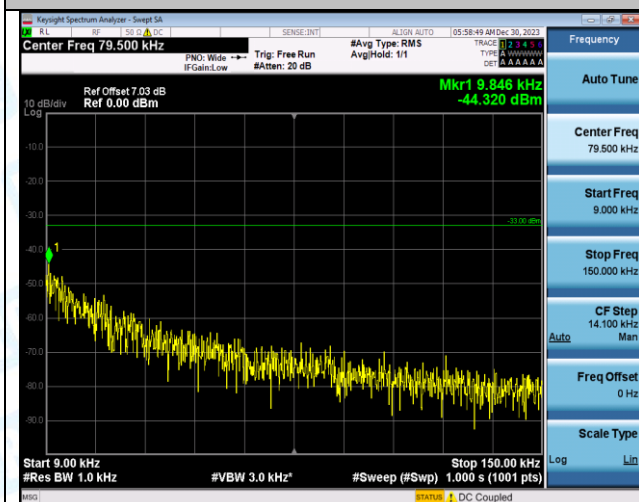

Band12_5MHz_16QAM_23035_1RB#0_30~1000_30~1000

Band12_5MHz_16QAM_23035_1RB#0_1000-3000_1000-3000

Band12_5MHz_16QAM_23035_1RB#0_3000-10000_3000-10000

Band12_5MHz_QPSK_23095_1RB#0_0.009-0.15_0.009-0.15

Band12_5MHz_QPSK_23095_1RB#0_0.15-30_0.15-30