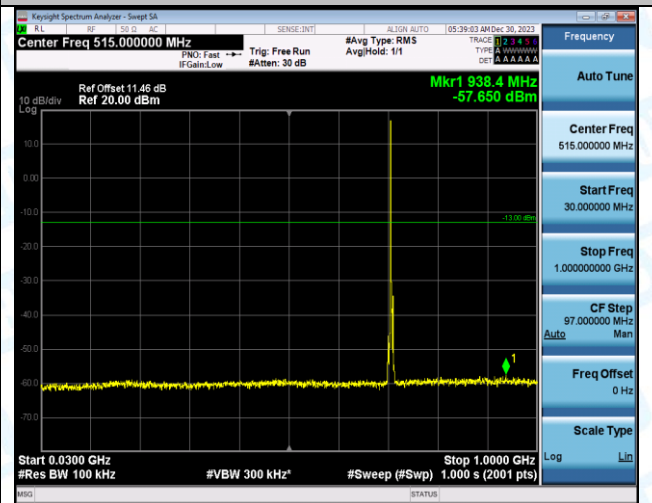

Band12_3MHz_16QAM_23165_1RB#0_30~1000_30~1000

Band12_3MHz_16QAM_23165_1RB#0_3000~10000_3000~10000