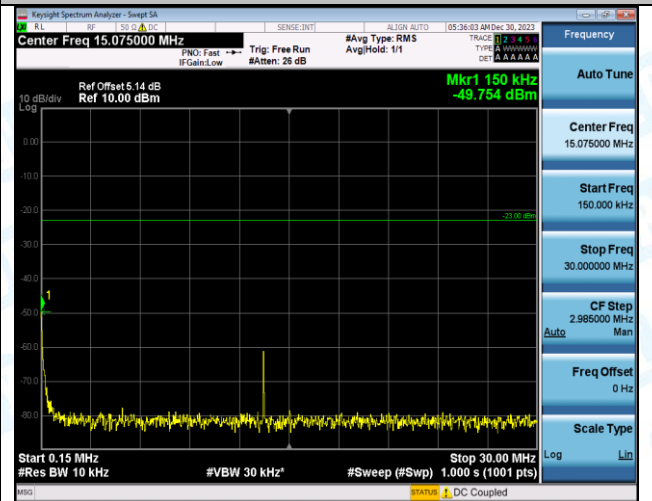

Band12_3MHz_16QAM_23025_1RB#0_30~1000_30~1000

Band12_3MHz_16QAM_23025_1RB#0_1000~3000_1000~3000

Band12_3MHz_16QAM_23025_1RB#0_3000~10000_3000~10000

Band12_3MHz_QPSK_23095_1RB#0_0.009~0.15_0.009~0.15

Band12_3MHz_QPSK_23095_1RB#0_0.15~30_0.15~30