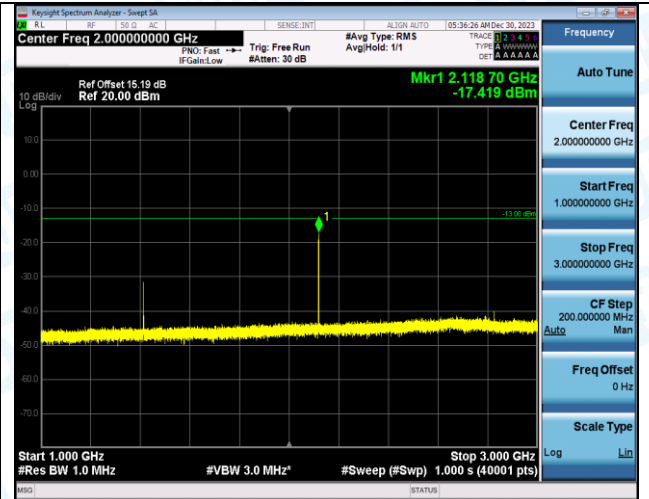

Band12_3MHz_QPSK_23095_1RB#0_1000~3000_1000~3000

Band12_3MHz_16QAM_23095_1RB#0_0.009~0.15_0.009~0.15