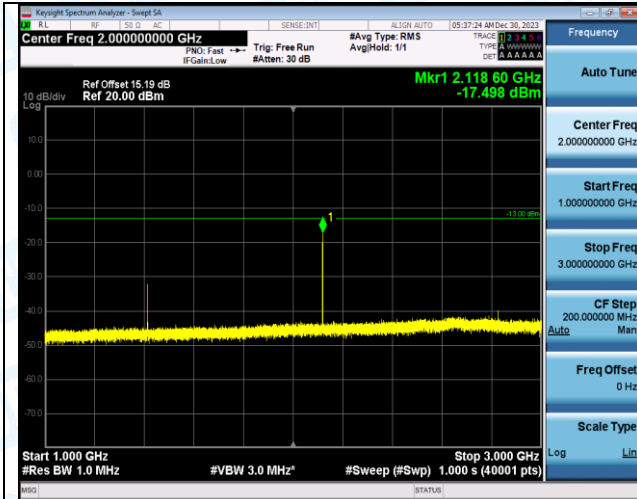

Band12_3MHz_16QAM_23095_1RB#0_1000~3000_1000~3000

Band12_3MHz_QPSK_23165_1RB#0_0.009~0.15_0.009~0.15