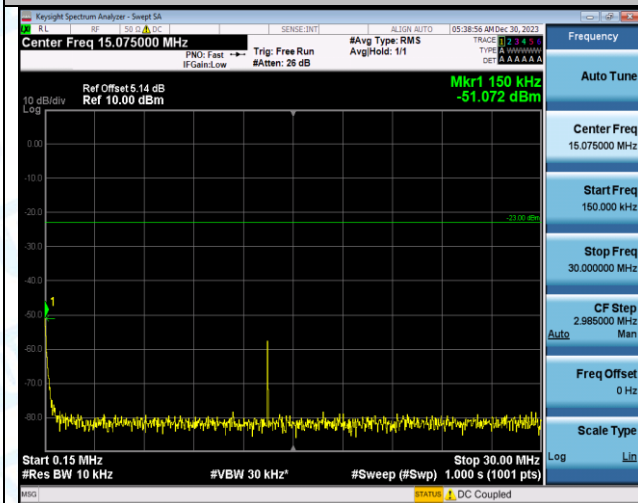

Band12_3MHz_16QAM_23165_1RB#0_0.15~30_0.15~30

Band12_3MHz_16QAM_23165_1RB#0_1000~3000_1000~3000