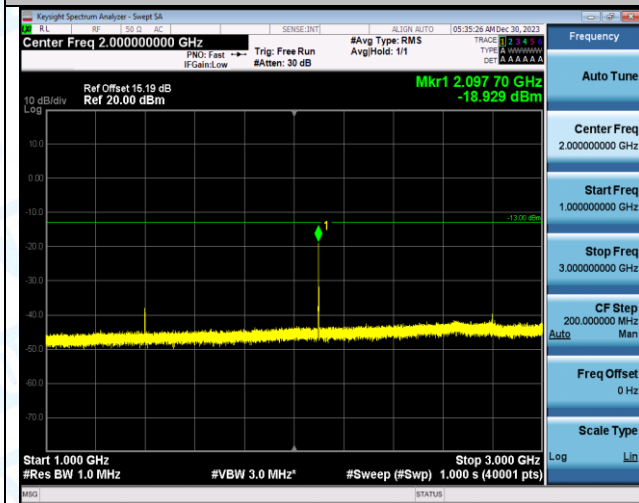

Band12_3MHz_16QAM_23025_1RB#0_1000~3000_1000~3000

Band12_3MHz_QPSK_23095_1RB#0_0.009~0.15_0.009~0.15