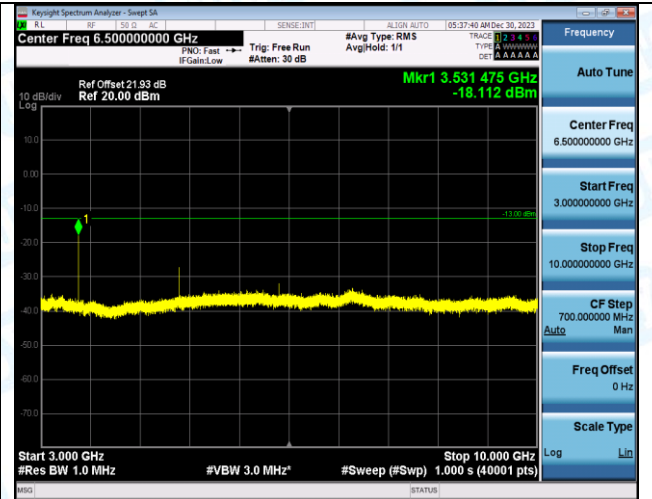

Band12_3MHz_16QAM_23095_1RB#0_30~1000_30~1000

Band12_3MHz_16QAM_23095_1RB#0_1000~3000_1000~3000

Band12_3MHz_16QAM_23095_1RB#0_3000~10000_3000~10000

Band12_3MHz_QPSK_23165_1RB#0_0.009~0.15_0.009~0.15

Band12_3MHz_QPSK_23165_1RB#0_0.15~30_0.15~30