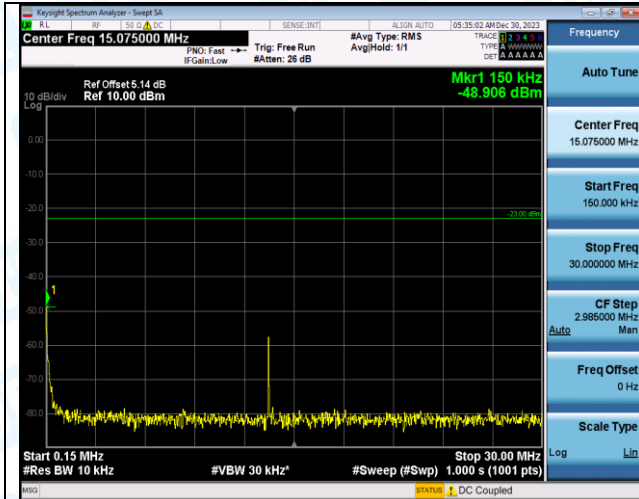

Band12_3MHz_16QAM_23025_1RB#0_0.15~30_0.15~30

Band12_3MHz_16QAM_23025_1RB#0_1000~3000_1000~3000