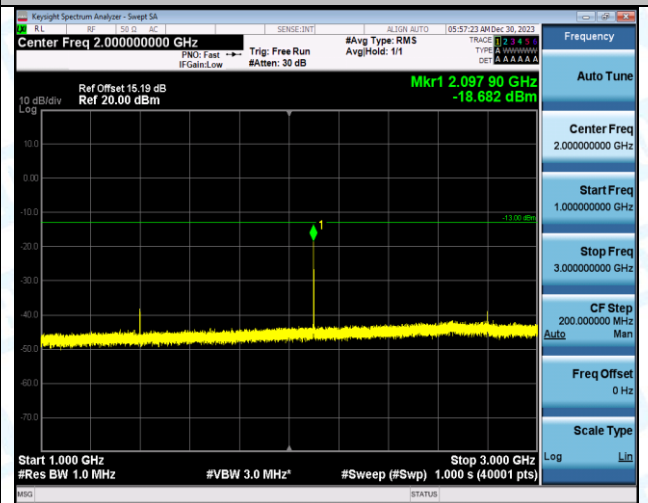

Band12_5MHz_QPSK_23035_1RB#0_1000~3000_1000~3000

Band12_5MHz_16QAM_23035_1RB#0_0.009~0.15_0.009~0.15