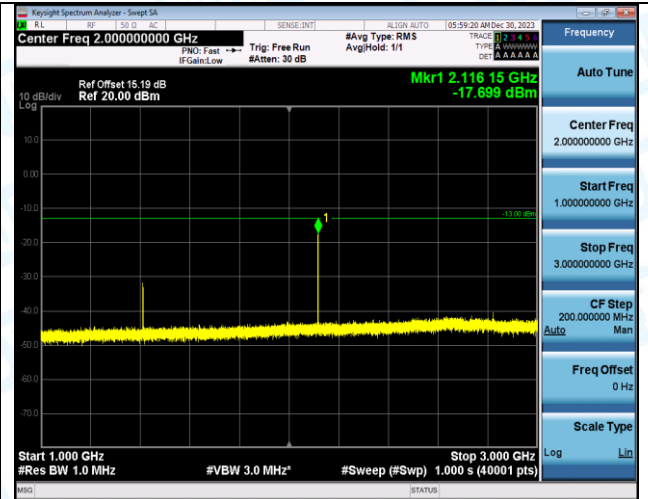

Band12_5MHz_QPSK_23095_1RB#0_1000-3000_1000-3000

Band12_5MHz_16QAM_23095_1RB#0_0.009~0.15_0.009~0.15