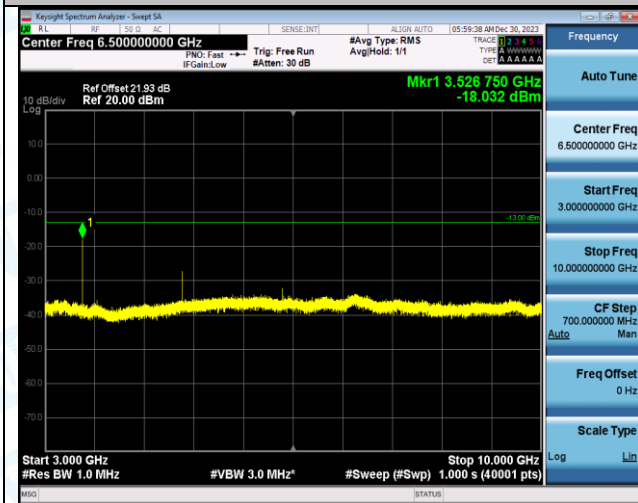

Band12_5MHz_QPSK_23095_1RB#0_30-1000_30-1000

Band12_5MHz_QPSK_23095_1RB#0_1000-3000_1000-3000

Band12_5MHz_QPSK_23095_1RB#0_3000~10000_3000~10000

Band12_5MHz_16QAM_23095_1RB#0_0.009~0.15_0.009~0.15

Band12_5MHz_16QAM_23095_1RB#0_0.15~30_0.15~30