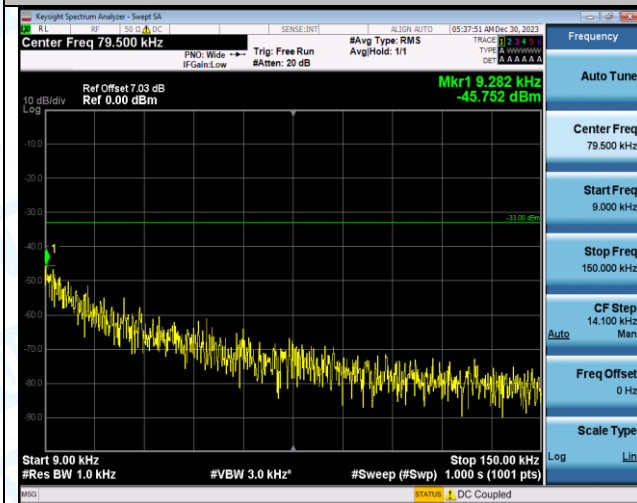

Band12_3MHz_16QAM_23095_1RB#0_30~1000_30~1000

Band12_3MHz_16QAM_23095_1RB#0_1000~3000_1000~3000

Band12_3MHz_16QAM_23095_1RB#0_3000~10000_3000~10000

Band12_3MHz_QPSK_23165_1RB#0_0.009~0.15_0.009~0.15

Band12_3MHz_QPSK_23165_1RB#0_0.15~30_0.15~30