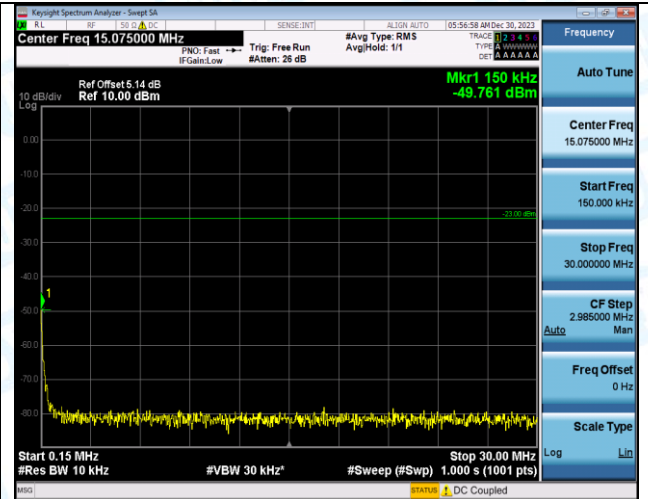

Band12_5MHz_QPSK_23035_1RB#0_0.15~30_0.15~30

Band12_5MHz_QPSK_23035_1RB#0_1000~3000_1000~3000