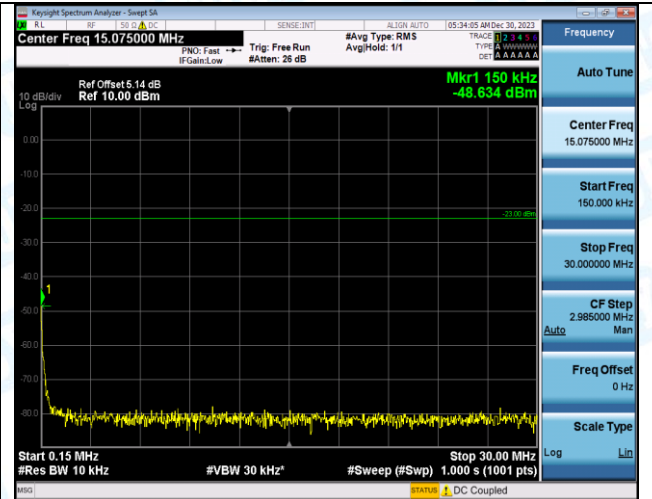

Band12_3MHz_QPSK_23025_1RB#0_30~1000_30~1000

Band12_3MHz_QPSK_23025_1RB#0_1000~3000_1000~3000

Band12_3MHz_QPSK_23025_1RB#0_3000~10000_3000~10000

Band12_3MHz_16QAM_23025_1RB#0_0.009~0.15_0.009~0.15

Band12_3MHz_16QAM_23025_1RB#0_0.15~30_0.15~30