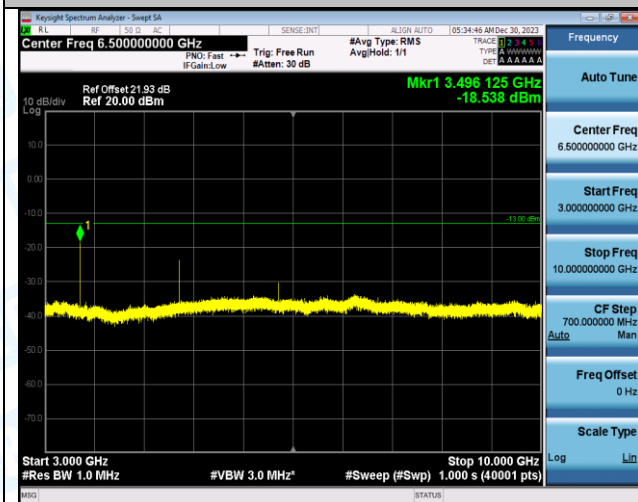

Band12_3MHz_QPSK_23025_1RB#0_30~1000_30~1000

Band12_3MHz_QPSK_23025_1RB#0_1000~3000_1000~3000

Band12_3MHz_QPSK_23025_1RB#0_3000~10000_3000~10000

Band12_3MHz_16QAM_23025_1RB#0_0.009~0.15_0.009~0.15

Band12_3MHz_16QAM_23025_1RB#0_0.15~30_0.15~30