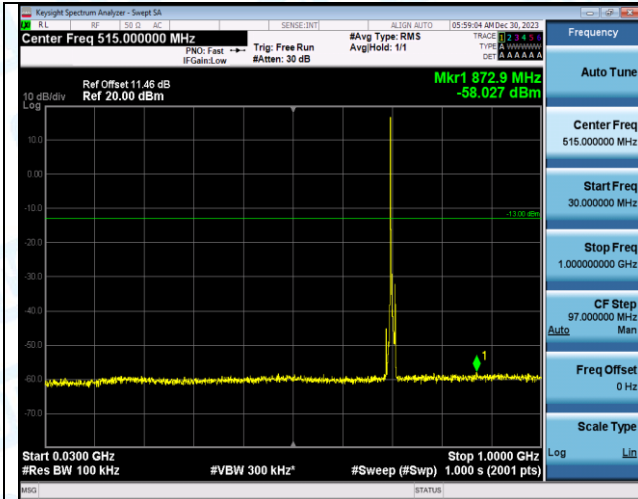

Band12_5MHz_QPSK_23095_1RB#0_30-1000_30-1000

Band12_5MHz_QPSK_23095_1RB#0_3000~10000_3000~10000