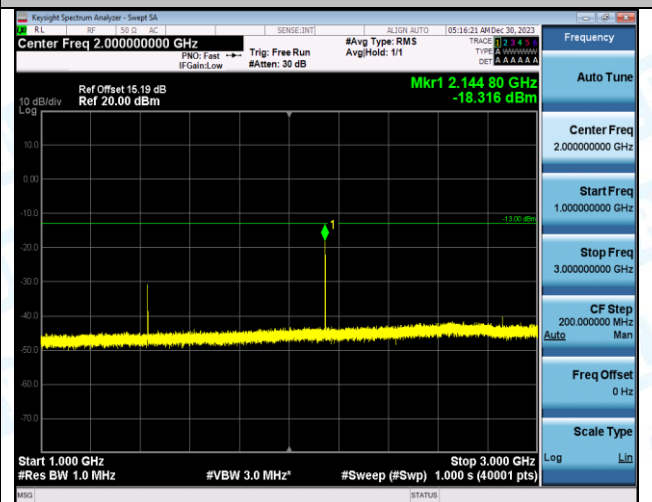

Band12_1.4MHz_QPSK_23173_1RB#0_0.15~30_0.15~30

Band12_1.4MHz_QPSK_23173_1RB#0_30~1000_30~1000

Band12_1.4MHz_QPSK_23173_1RB#0_1000~3000_1000~3000

Band12_1.4MHz_QPSK_23173_1RB#0_3000~10000_3000~10000

Band12_1.4MHz_16QAM_23173_1RB#0_0.009~0.15_0.009~0.15