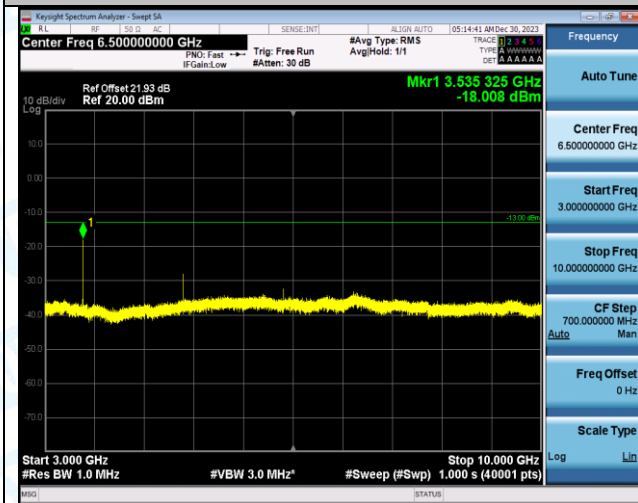

Band12_1.4MHz_QPSK_23095_1RB#0_30~1000_30~1000

Band12_1.4MHz_QPSK_23095_1RB#0_1000~3000_1000~3000

Band12_1.4MHz_QPSK_23095_1RB#0_3000~10000_3000~10000

Band12_1.4MHz_16QAM_23095_1RB#0_0.009~0.15_0.009~0.15