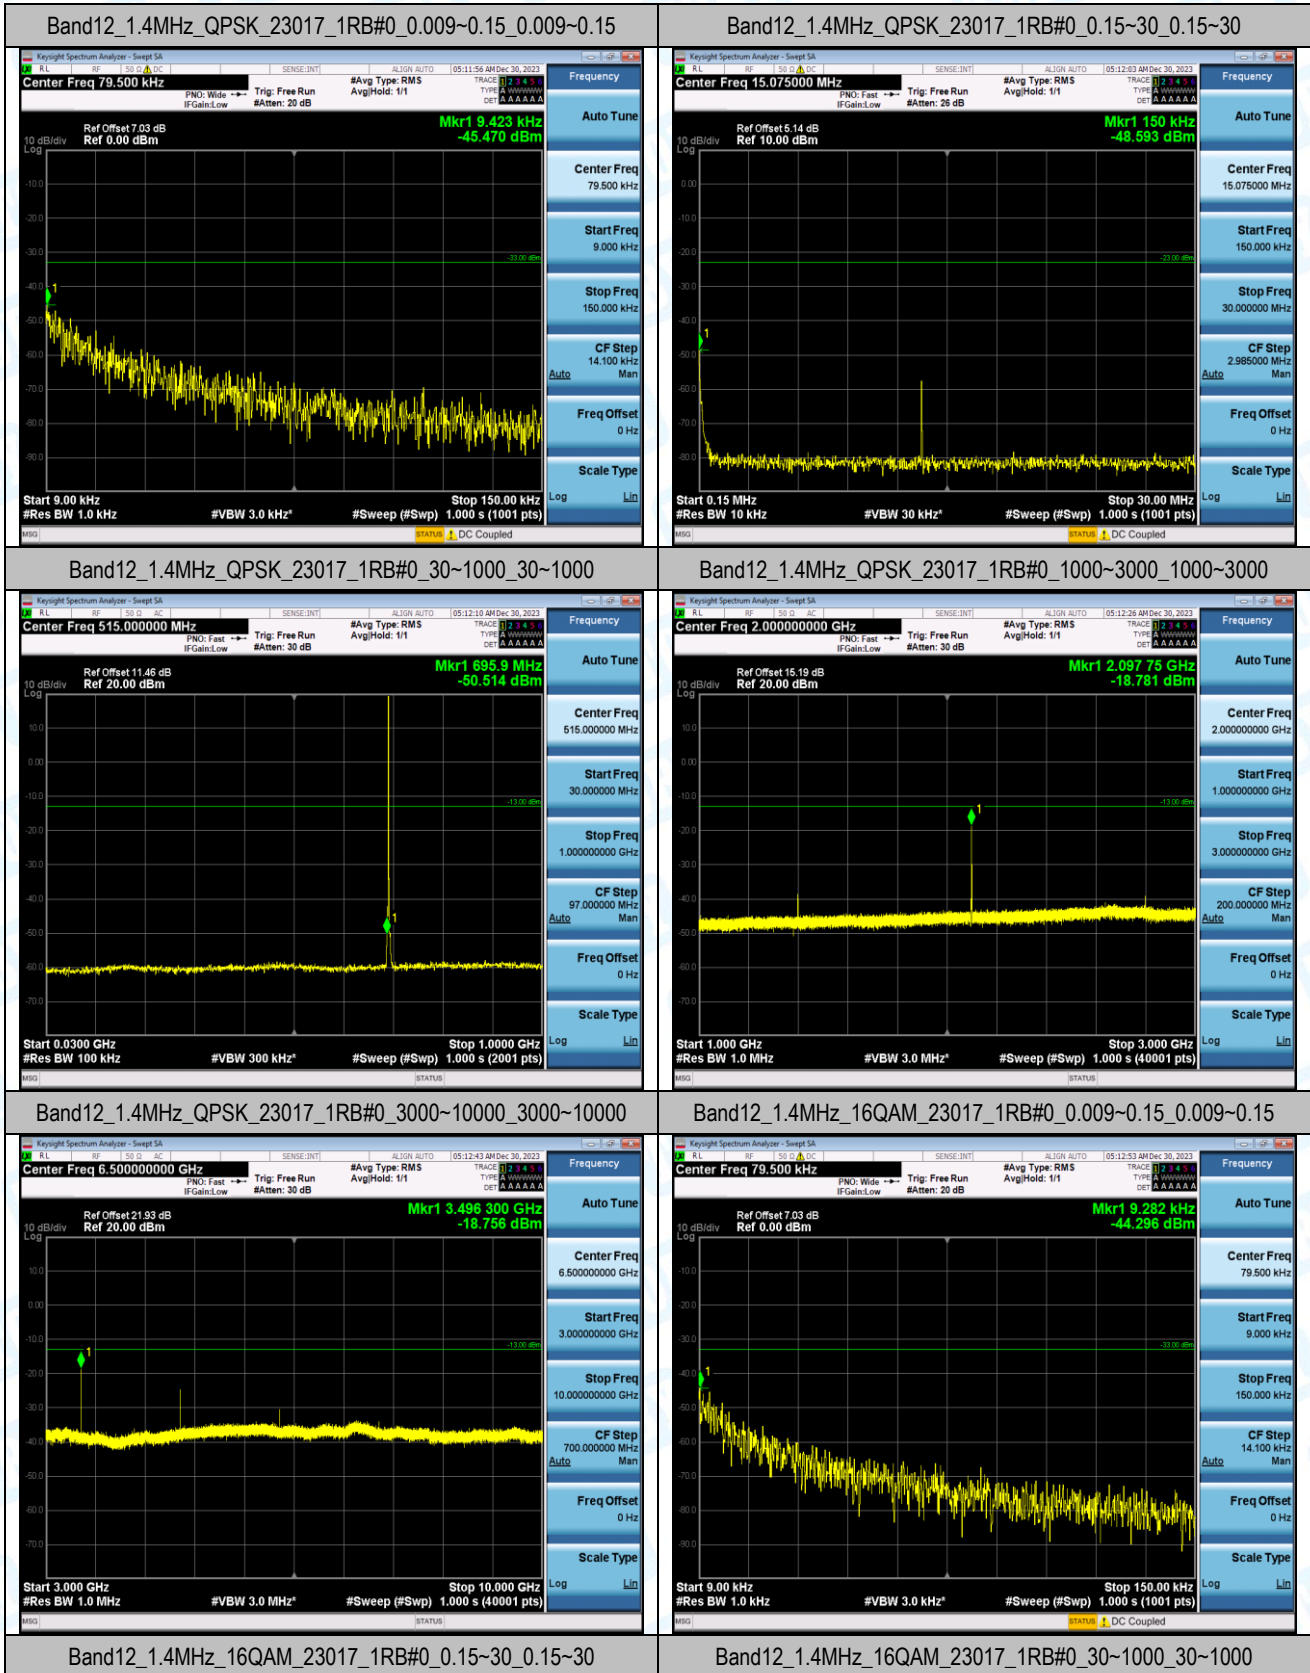

Test Graphs