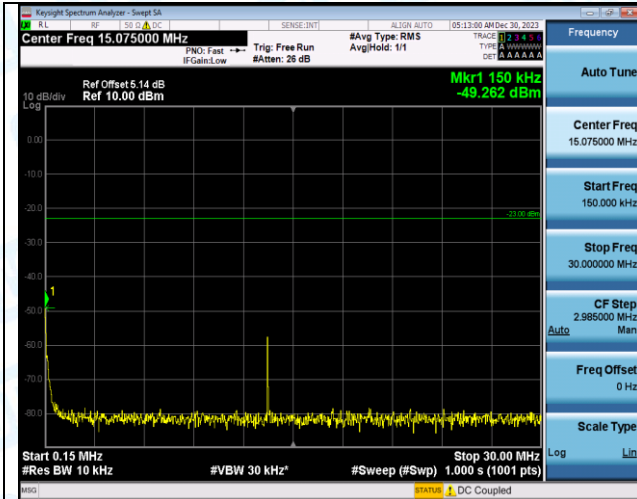

Band12_1.4MHz_16QAM_23017_1RB#0_1000~3000_1000~3000