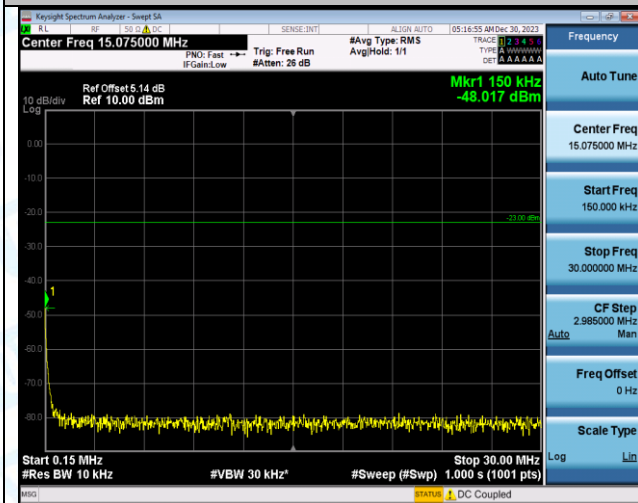

Band12_1.4MHz_16QAM_23173_1RB#0_0.15~30_0.15~30

Band12_1.4MHz_16QAM_23173_1RB#0_1000~3000_1000~3000