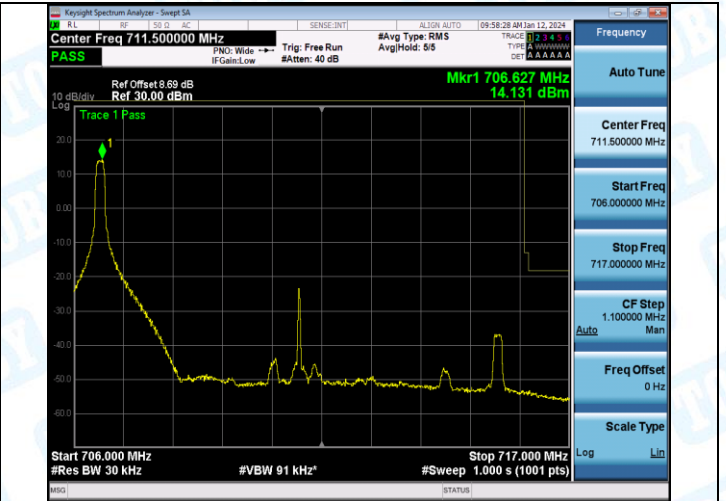

Band12_10MHz_16QAM_23130_1RB#0

Band12_10MHz_16QAM_23130_1RB#49