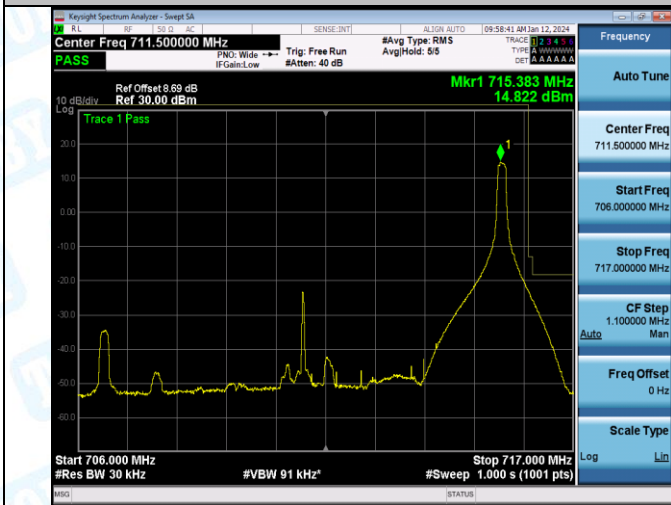

Band12_10MHz_QPSK_23130_1RB#49

Band12_10MHz_QPSK_23130_50RB#0