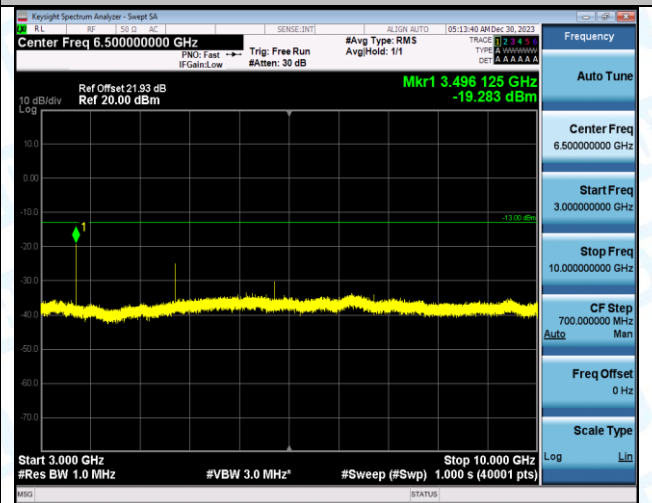

Band12_1.4MHz_16QAM_23017_1RB#0_3000~10000_3000~10000

Band12_1.4MHz_QPSK_23095_1RB#0_0.15~30_0.15~30