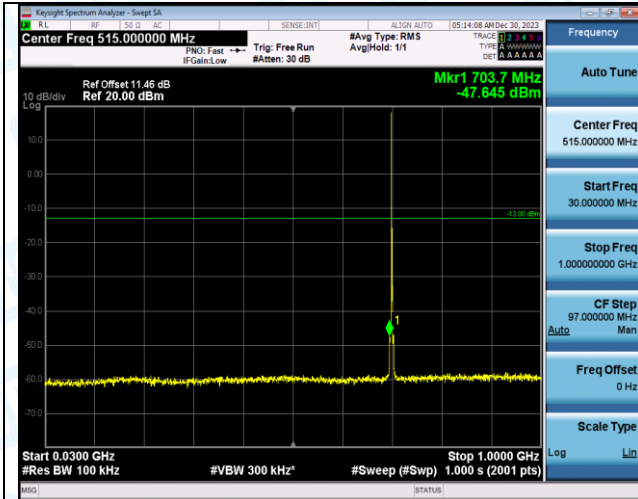

Band12_1.4MHz_QPSK_23095_1RB#0_30~1000_30~1000

Band12_1.4MHz_QPSK_23095_1RB#0_3000~10000_3000~10000