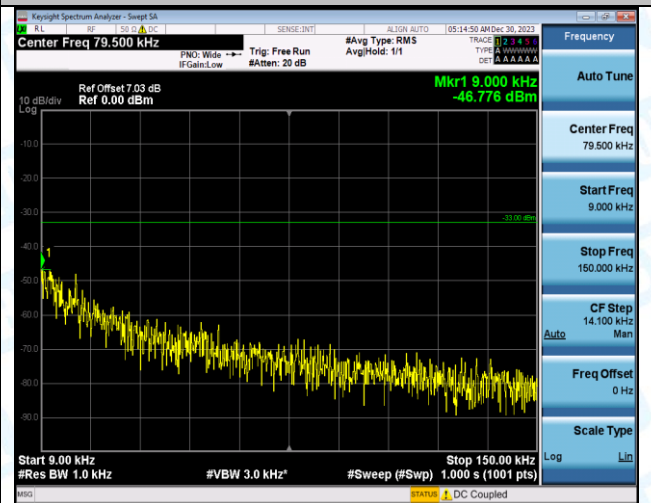

Band12_1.4MHz_16QAM_23095_1RB#0_0.009~0.15_0.009~0.15

Band12_1.4MHz_16QAM_23095_1RB#0_30~1000_30~1000