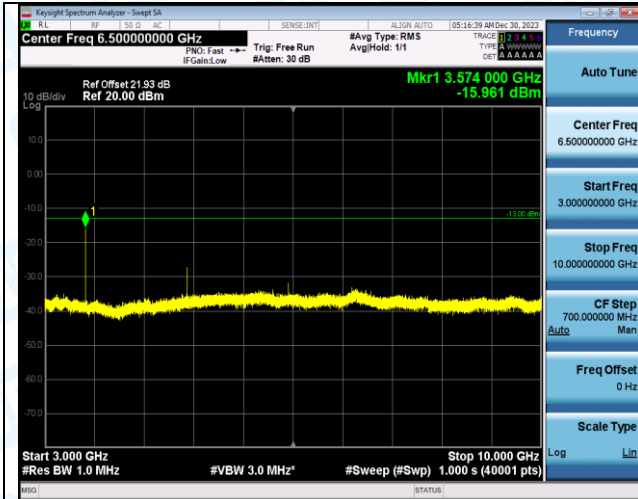

Band12_1.4MHz_QPSK_23173_1RB#0_0.15~30_0.15~30

Band12_1.4MHz_QPSK_23173_1RB#0_30~1000_30~1000

Band12_1.4MHz_QPSK_23173_1RB#0_1000~3000_1000~3000

Band12_1.4MHz_QPSK_23173_1RB#0_3000~10000_3000~10000

Band12_1.4MHz_16QAM_23173_1RB#0_0.009~0.15_0.009~0.15