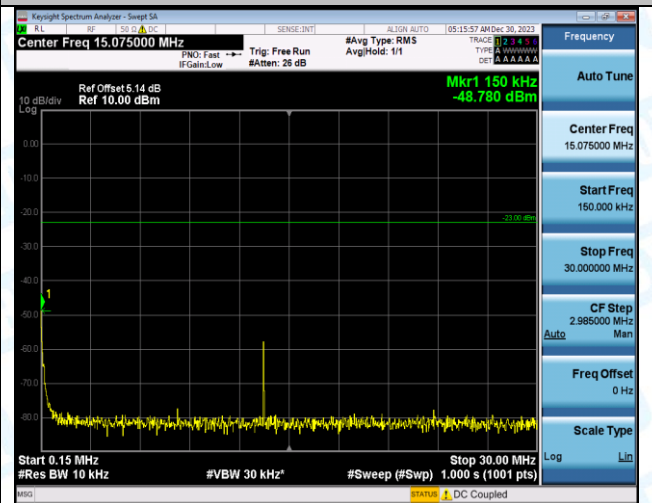

Band12_1.4MHz_QPSK_23173_1RB#0_0.15~30_0.15~30

Band12_1.4MHz_QPSK_23173_1RB#0_1000~3000_1000~3000