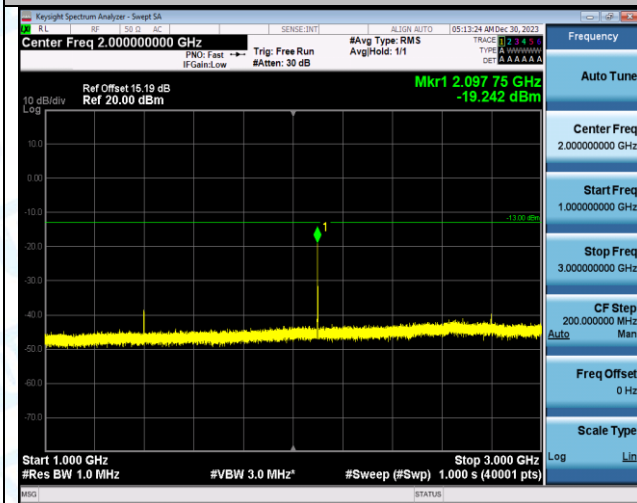

Band12_1.4MHz_16QAM_23017_1RB#0_1000~3000_1000~3000

Band12_1.4MHz_QPSK_23095_1RB#0_0.009~0.15_0.009~0.15