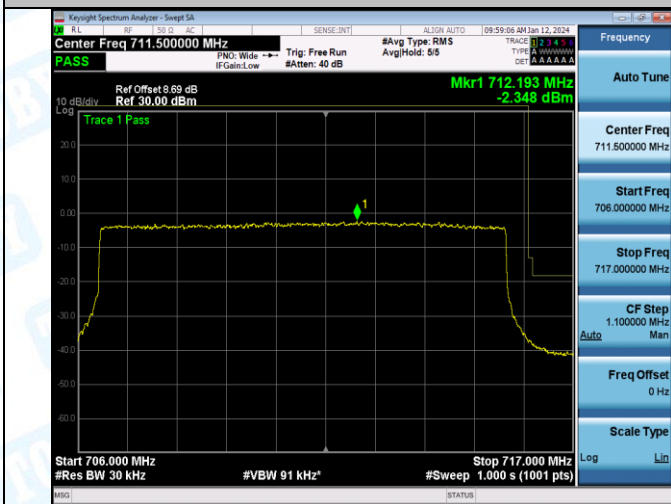

Band12_10MHz_16QAM_23130_50RB#0

5. Conducted Spurious Emission

Test Result

Band	Bandwidth	Modulation	Channel	RB Configuration	Frequency Range	Frequency	Value(dBm)	Limit (dBm)	Verdict
Band12	1.4MHz	QPSK	23017	1RB#0	0.009~0.15	0.01	-45.47	-33.0	PASS
Band12	1.4MHz	QPSK	23017	1RB#0	0.15~30	0.15	-48.59	-23.0	PASS
Band12	1.4MHz	QPSK	23017	1RB#0	30~1000	695.91	-50.51	-13.0	PASS
Band12	1.4MHz	QPSK	23017	1RB#0	1000~3000	2097.75	-18.78	-13.0	PASS
Band12	1.4MHz	QPSK	23017	1RB#0	3000~10000	3496.30	-18.76	-13.0	PASS
Band12	1.4MHz	16QAM	23017	1RB#0	0.009~0.15	0.01	-44.30	-33.0	PASS
Band12	1.4MHz	16QAM	23017	1RB#0	0.15~30	0.15	-49.26	-23.0	PASS
Band12	1.4MHz	16QAM	23017	1RB#0	30~1000	695.91	-52.09	-13.0	PASS
Band12	1.4MHz	16QAM	23017	1RB#0	1000~3000	2097.75	-19.24	-13.0	PASS
Band12	1.4MHz	16QAM	23017	1RB#0	3000~10000	3496.13	-19.28	-13.0	PASS
Band12	1.4MHz	QPSK	23095	1RB#0	0.009~0.15	0.01	-43.82	-33.0	PASS
Band12	1.4MHz	QPSK	23095	1RB#0	0.15~30	0.15	-49.22	-23.0	PASS
Band12	1.4MHz	QPSK	23095	1RB#0	30~1000	703.67	-47.65	-13.0	PASS
Band12	1.4MHz	QPSK	23095	1RB#0	1000~3000	2121.25	-17.75	-13.0	PASS
Band12	1.4MHz	QPSK	23095	1RB#0	3000~10000	3535.33	-18.01	-13.0	PASS
Band12	1.4MHz	16QAM	23095	1RB#0	0.009~0.15	0.01	-46.78	-33.0	PASS
Band12	1.4MHz	16QAM	23095	1RB#0	0.15~30	0.15	-50.81	-23.0	PASS
Band12	1.4MHz	16QAM	23095	1RB#0	30~1000	711.43	-48.57	-13.0	PASS
Band12	1.4MHz	16QAM	23095	1RB#0	1000~3000	2121.10	-17.68	-13.0	PASS
Band12	1.4MHz	16QAM	23095	1RB#0	3000~10000	3535.50	-18.83	-13.0	PASS
Band12	1.4MHz	QPSK	23173	1RB#0	0.009~0.15	0.01	-44.32	-33.0	PASS
Band12	1.4MHz	QPSK	23173	1RB#0	0.15~30	0.15	-48.78	-23.0	PASS
Band12	1.4MHz	QPSK	23173	1RB#0	30~1000	711.43	-48.47	-13.0	PASS
Band12	1.4MHz	QPSK	23173	1RB#0	1000~3000	2144.80	-18.32	-13.0	PASS
Band12	1.4MHz	QPSK	23173	1RB#0	3000~10000	3574.00	-15.96	-13.0	PASS
Band12	1.4MHz	16QAM	23173	1RB#0	0.009~0.15	0.01	-45.38	-33.0	PASS
Band12	1.4MHz	16QAM	23173	1RB#0	0.15~30	0.15	-48.02	-23.0	PASS
Band12	1.4MHz	16QAM	23173	1RB#0	30~1000	711.43	-48.78	-13.0	PASS
Band12	1.4MHz	16QAM	23173	1RB#0	1000~3000	2144.40	-18.79	-13.0	PASS
Band12	1.4MHz	16QAM	23173	1RB#0	3000~10000	3574.88	-17.02	-13.0	PASS
Band12	3MHz	QPSK	23025	1RB#0	0.009~0.15	0.01	-44.57	-33.0	PASS
Band12	3MHz	QPSK	23025	1RB#0	0.15~30	0.15	-48.63	-23.0	PASS
Band12	3MHz	QPSK	23025	1RB#0	30~1000	711.91	-55.31	-13.0	PASS
Band12	3MHz	QPSK	23025	1RB#0	1000~3000	2097.70	-18.47	-13.0	PASS
Band12	3MHz	QPSK	23025	1RB#0	3000~10000	3496.13	-18.54	-13.0	PASS
Band12	3MHz	16QAM	23025	1RB#0	0.009~0.15	0.01	-44.15	-33.0	PASS
Band12	3MHz	16QAM	23025	1RB#0	0.15~30	0.15	-48.91	-23.0	PASS
Band12	3MHz	16QAM	23025	1RB#0	30~1000	709.97	-53.24	-13.0	PASS
Band12	3MHz	16QAM	23025	1RB#0	1000~3000	2097.70	-18.93	-13.0	PASS