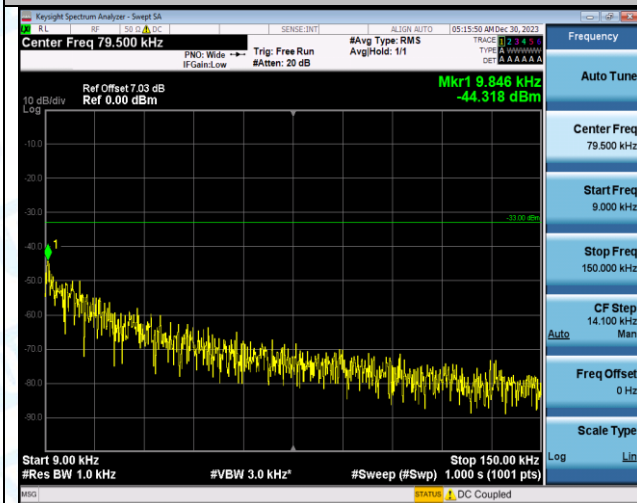

Band12_1.4MHz_QPSK_23173_1RB#0_0.009~0.15_0.009~0.15

Band12_1.4MHz_QPSK_23173_1RB#0_30~1000_30~1000