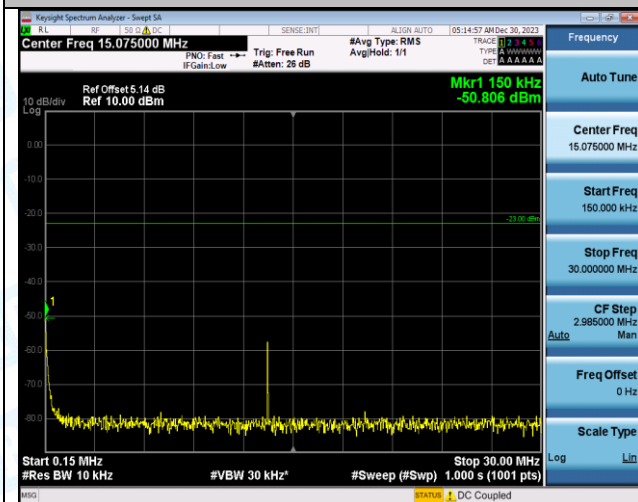

Band12_1.4MHz_16QAM_23095_1RB#0_0.15~30_0.15~30

Band12_1.4MHz_16QAM_23095_1RB#0_1000~3000_1000~3000