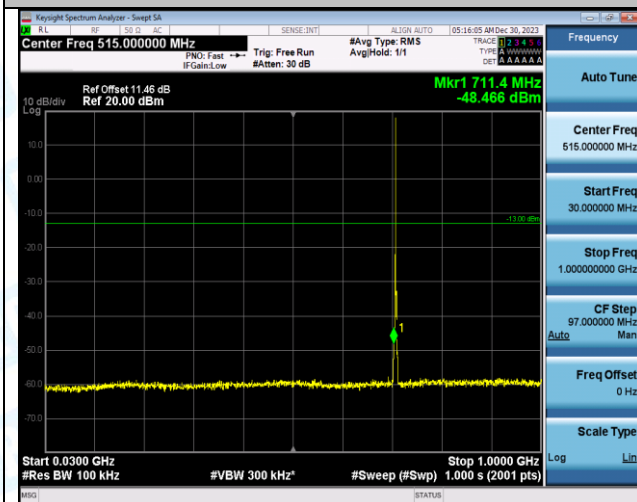

Band12_1.4MHz_QPSK_23173_1RB#0_30~1000_30~1000

Band12_1.4MHz_QPSK_23173_1RB#0_3000~10000_3000~10000