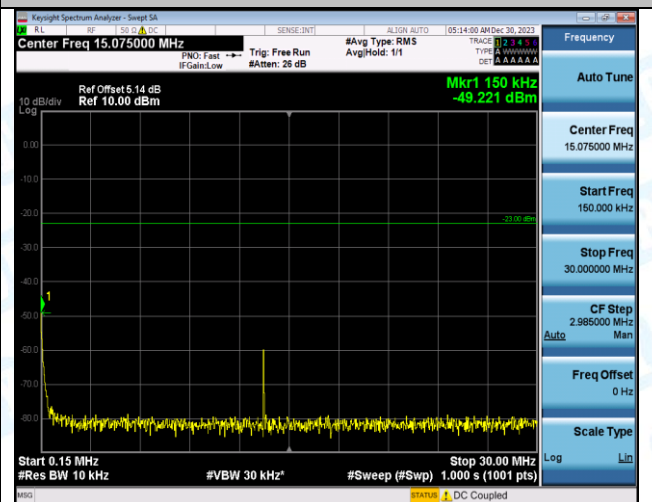

Test Graphs

Band12_1.4MHz_16QAM_23017_1RB#0_1000~3000_1000~3000

Band12_1.4MHz_16QAM_23017_1RB#0_3000~10000_3000~10000

Band12_1.4MHz_QPSK_23095_1RB#0_0.009~0.15_0.009~0.15

Band12_1.4MHz_QPSK_23095_1RB#0_0.15~30_0.15~30