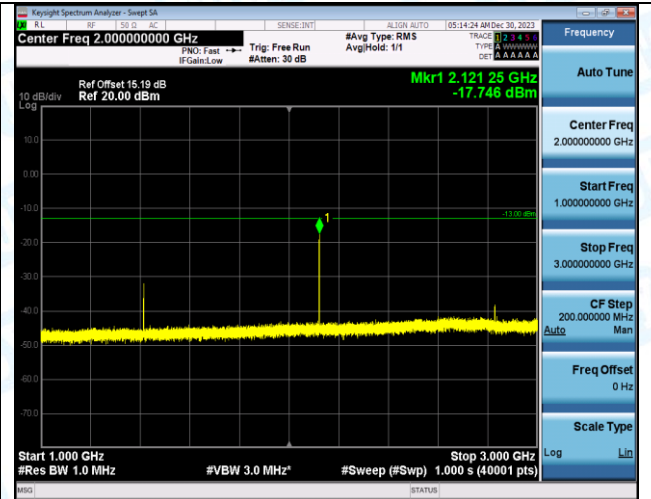

Band12_1.4MHz_QPSK_23095_1RB#0_1000~3000_1000~3000

Band12_1.4MHz_16QAM_23095_1RB#0_0.009~0.15_0.009~0.15