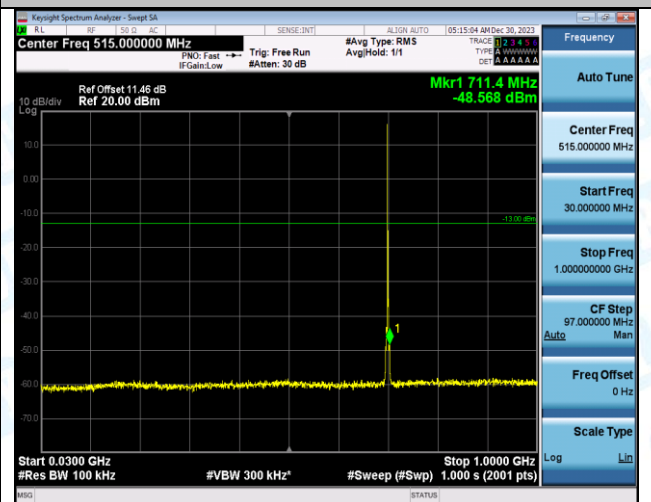

Band12_1.4MHz_16QAM_23095_1RB#0_30~1000_30~1000

Band12_1.4MHz_16QAM_23095_1RB#0_3000~10000_3000~10000