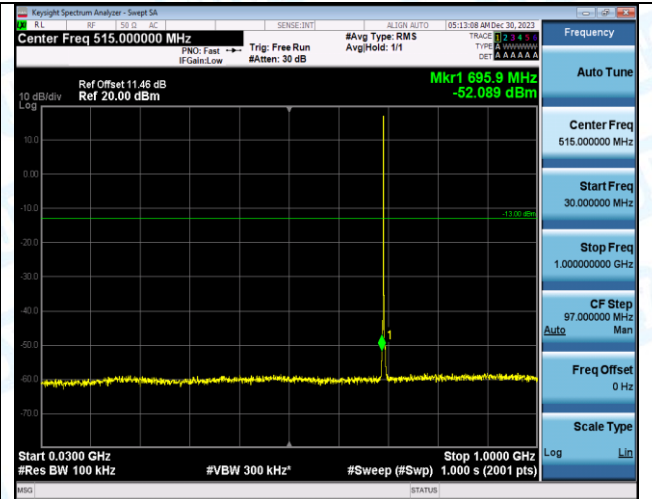

Band12_1.4MHz_16QAM_23017_1RB#0_3000~10000_3000~10000