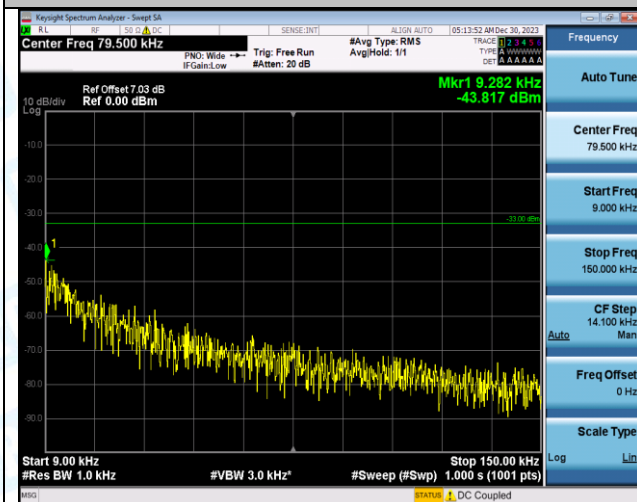

Test Graphs

Band12_1.4MHz_16QAM_23017_1RB#0_1000~3000_1000~3000

Band12_1.4MHz_16QAM_23017_1RB#0_3000~10000_3000~10000

Band12_1.4MHz_QPSK_23095_1RB#0_0.009~0.15_0.009~0.15

Band12_1.4MHz_QPSK_23095_1RB#0_0.15~30_0.15~30