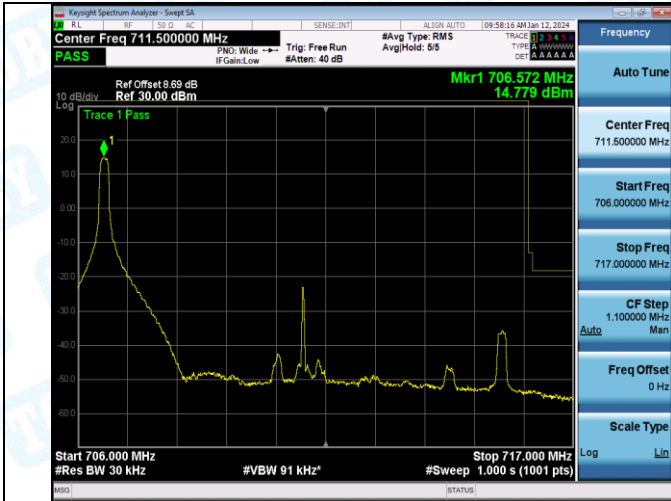

Band12_10MHz_QPSK_23130_1RB#0

Band12_10MHz_QPSK_23130_1RB#49