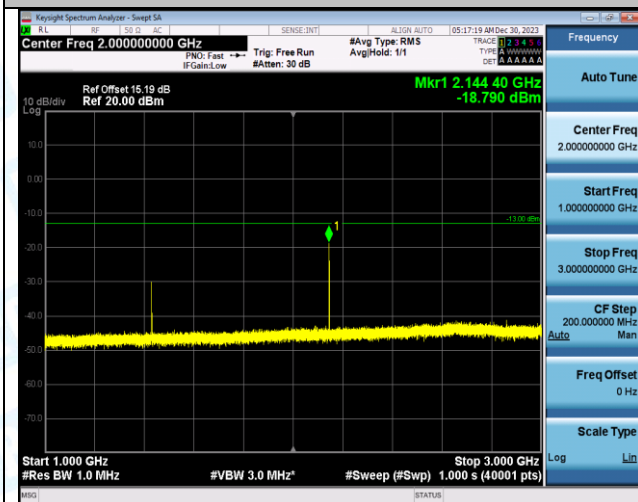

Band12_1.4MHz_16QAM_23173_1RB#0_0.15~30_0.15~30

Band12_1.4MHz_16QAM_23173_1RB#0_30~1000_30~1000

Band12_1.4MHz_16QAM_23173_1RB#0_1000~3000_1000~3000

Band12_1.4MHz_16QAM_23173_1RB#0_3000~10000_3000~10000

Band12_3MHz_QPSK_23025_1RB#0_0.009~0.15_0.009~0.15