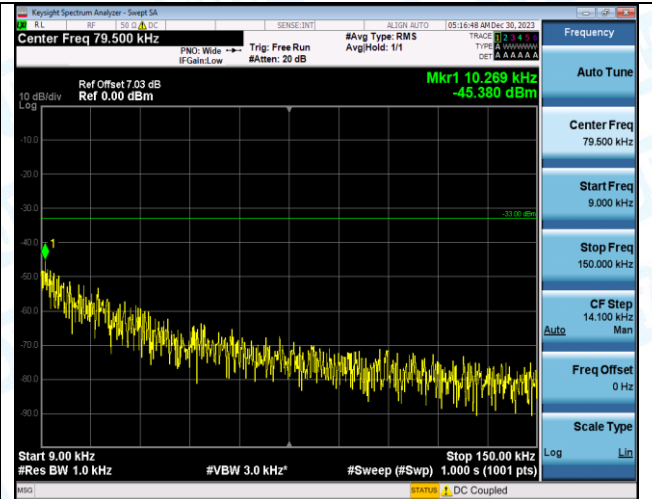

Band12_1.4MHz_16QAM_23173_1RB#0_0.009~0.15_0.009~0.15

Band12_1.4MHz_16QAM_23173_1RB#0_30~1000_30~1000