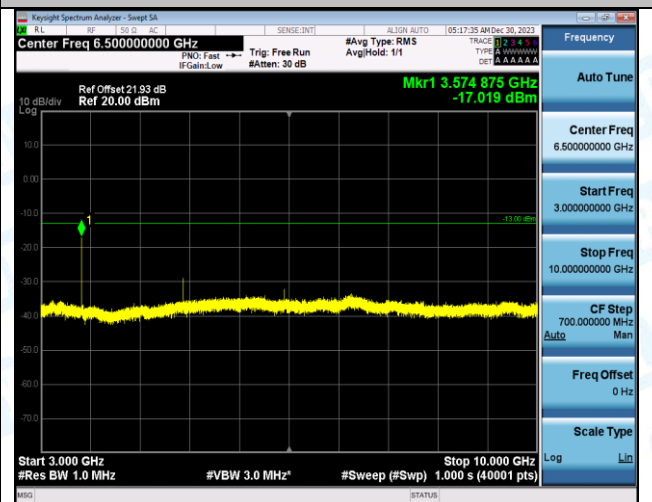

Band12_1.4MHz_16QAM_23173_1RB#0_0.15~30_0.15~30

Band12_1.4MHz_16QAM_23173_1RB#0_30~1000_30~1000

Band12_1.4MHz_16QAM_23173_1RB#0_1000~3000_1000~3000

Band12_1.4MHz_16QAM_23173_1RB#0_3000~10000_3000~10000

Band12_3MHz_QPSK_23025_1RB#0_0.009~0.15_0.009~0.15