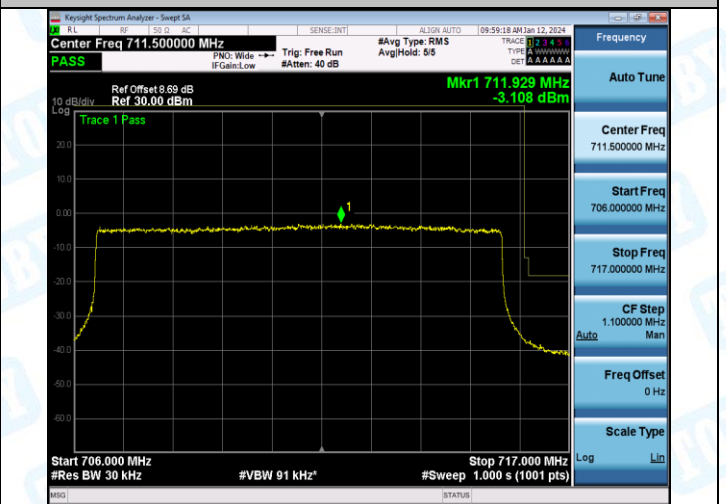

Band12_10MHz_16QAM_23130_50RB#0

5. Conducted Spurious Emission

Test Result

Band	Bandwidth	Modulation	Channel	RB Configuration	Frequency Range	Frequency	Value(dBm)	Limit (dBm)	Verdict
Band12	1.4MHz	QPSK	23017	1RB#0	0.009~0.15	0.01	-45.47	-33.0	PASS
Band12	1.4MHz	QPSK	23017	1RB#0	0.15~30	0.15	-48.59	-23.0	PASS
Band12	1.4MHz	QPSK	23017	1RB#0	30~1000	695.91	-50.51	-13.0	PASS
Band12	1.4MHz	QPSK	23017	1RB#0	1000~3000	2097.75	-18.78	-13.0	PASS
Band12	1.4MHz	QPSK	23017	1RB#0	3000~10000	3496.30	-18.76	-13.0	PASS
Band12	1.4MHz	16QAM	23017	1RB#0	0.009~0.15	0.01	-44.30	-33.0	PASS
Band12	1.4MHz	16QAM	23017	1RB#0	0.15~30	0.15	-49.26	-23.0	PASS
Band12	1.4MHz	16QAM	23017	1RB#0	30~1000	695.91	-52.09	-13.0	PASS
Band12	1.4MHz	16QAM	23017	1RB#0	1000~3000	2097.75	-19.24	-13.0	PASS
Band12	1.4MHz	16QAM	23017	1RB#0	3000~10000	3496.13	-19.28	-13.0	PASS
Band12	1.4MHz	QPSK	23095	1RB#0	0.009~0.15	0.01	-43.82	-33.0	PASS
Band12	1.4MHz	QPSK	23095	1RB#0	0.15~30	0.15	-49.22	-23.0	PASS
Band12	1.4MHz	QPSK	23095	1RB#0	30~1000	703.67	-47.65	-13.0	PASS
Band12	1.4MHz	QPSK	23095	1RB#0	1000~3000	2121.25	-17.75	-13.0	PASS
Band12	1.4MHz	QPSK	23095	1RB#0	3000~10000	3535.33	-18.01	-13.0	PASS
Band12	1.4MHz	16QAM	23095	1RB#0	0.009~0.15	0.01	-46.78	-33.0	PASS
Band12	1.4MHz	16QAM	23095	1RB#0	0.15~30	0.15	-50.81	-23.0	PASS
Band12	1.4MHz	16QAM	23095	1RB#0	30~1000	711.43	-48.57	-13.0	PASS
Band12	1.4MHz	16QAM	23095	1RB#0	1000~3000	2121.10	-17.68	-13.0	PASS
Band12	1.4MHz	16QAM	23095	1RB#0	3000~10000	3535.50	-18.83	-13.0	PASS
Band12	1.4MHz	QPSK	23173	1RB#0	0.009~0.15	0.01	-44.32	-33.0	PASS
Band12	1.4MHz	QPSK	23173	1RB#0	0.15~30	0.15	-48.78	-23.0	PASS
Band12	1.4MHz	QPSK	23173	1RB#0	30~1000	711.43	-48.47	-13.0	PASS
Band12	1.4MHz	QPSK	23173	1RB#0	1000~3000	2144.80	-18.32	-13.0	PASS
Band12	1.4MHz	QPSK	23173	1RB#0	3000~10000	3574.00	-15.96	-13.0	PASS
Band12	1.4MHz	16QAM	23173	1RB#0	0.009~0.15	0.01	-45.38	-33.0	PASS
Band12	1.4MHz	16QAM	23173	1RB#0	0.15~30	0.15	-48.02	-23.0	PASS
Band12	1.4MHz	16QAM	23173	1RB#0	30~1000	711.43	-48.78	-13.0	PASS
Band12	1.4MHz	16QAM	23173	1RB#0	1000~3000	2144.40	-18.79	-13.0	PASS
Band12	1.4MHz	16QAM	23173	1RB#0	3000~10000	3574.88	-17.02	-13.0	PASS
Band12	3MHz	QPSK	23025	1RB#0	0.009~0.15	0.01	-44.57	-33.0	PASS
Band12	3MHz	QPSK	23025	1RB#0	0.15~30	0.15	-48.63	-23.0	PASS
Band12	3MHz	QPSK	23025	1RB#0	30~1000	711.91	-55.31	-13.0	PASS
Band12	3MHz	QPSK	23025	1RB#0	1000~3000	2097.70	-18.47	-13.0	PASS
Band12	3MHz	QPSK	23025	1RB#0	3000~10000	3496.13	-18.54	-13.0	PASS
Band12	3MHz	16QAM	23025	1RB#0	0.009~0.15	0.01	-44.15	-33.0	PASS
Band12	3MHz	16QAM	23025	1RB#0	0.15~30	0.15	-48.91	-23.0	PASS
Band12	3MHz	16QAM	23025	1RB#0	30~1000	709.97	-53.24	-13.0	PASS
Band12	3MHz	16QAM	23025	1RB#0	1000~3000	2097.70	-18.93	-13.0	PASS