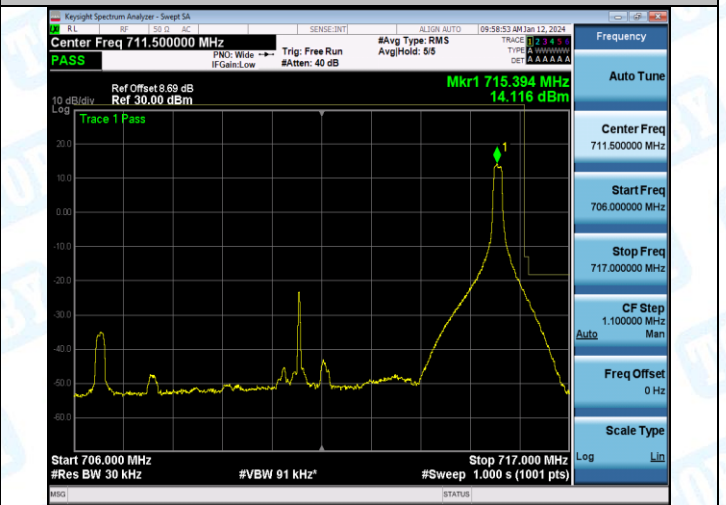

Band12_10MHz_16QAM_23130_50RB#0

5. Conducted Spurious Emission

Test Result

Band	Bandwidth	Modulation	Channel	RB Configuration	Frequency Range	Frequency	Value(dBm)	Limit (dBm)	Verdict
Band12	1.4MHz	QPSK	23017	1RB#0	0.009~0.15	0.01	-45.47	-33.0	PASS
Band12	1.4MHz	QPSK	23017	1RB#0	0.15~30	0.15	-48.59	-23.0	PASS
Band12	1.4MHz	QPSK	23017	1RB#0	30~1000	695.91	-50.51	-13.0	PASS
Band12	1.4MHz	QPSK	23017	1RB#0	1000~3000	2097.75	-18.78	-13.0	PASS
Band12	1.4MHz	QPSK	23017	1RB#0	3000~10000	3496.30	-18.76	-13.0	PASS
Band12	1.4MHz	16QAM	23017	1RB#0	0.009~0.15	0.01	-44.30	-33.0	PASS
Band12	1.4MHz	16QAM	23017	1RB#0	0.15~30	0.15	-49.26	-23.0	PASS
Band12	1.4MHz	16QAM	23017	1RB#0	30~1000	695.91	-52.09	-13.0	PASS
Band12	1.4MHz	16QAM	23017	1RB#0	1000~3000	2097.75	-19.24	-13.0	PASS
Band12	1.4MHz	16QAM	23017	1RB#0	3000~10000	3496.13	-19.28	-13.0	PASS
Band12	1.4MHz	QPSK	23095	1RB#0	0.009~0.15	0.01	-43.82	-33.0	PASS
Band12	1.4MHz	QPSK	23095	1RB#0	0.15~30	0.15	-49.22	-23.0	PASS
Band12	1.4MHz	QPSK	23095	1RB#0	30~1000	703.67	-47.65	-13.0	PASS
Band12	1.4MHz	QPSK	23095	1RB#0	1000~3000	2121.25	-17.75	-13.0	PASS
Band12	1.4MHz	QPSK	23095	1RB#0	3000~10000	3535.33	-18.01	-13.0	PASS
Band12	1.4MHz	16QAM	23095	1RB#0	0.009~0.15	0.01	-46.78	-33.0	PASS
Band12	1.4MHz	16QAM	23095	1RB#0	0.15~30	0.15	-50.81	-23.0	PASS
Band12	1.4MHz	16QAM	23095	1RB#0	30~1000	711.43	-48.57	-13.0	PASS
Band12	1.4MHz	16QAM	23095	1RB#0	1000~3000	2121.10	-17.68	-13.0	PASS
Band12	1.4MHz	16QAM	23095	1RB#0	3000~10000	3535.50	-18.83	-13.0	PASS
Band12	1.4MHz	QPSK	23173	1RB#0	0.009~0.15	0.01	-44.32	-33.0	PASS
Band12	1.4MHz	QPSK	23173	1RB#0	0.15~30	0.15	-48.78	-23.0	PASS
Band12	1.4MHz	QPSK	23173	1RB#0	30~1000	711.43	-48.47	-13.0	PASS
Band12	1.4MHz	QPSK	23173	1RB#0	1000~3000	2144.80	-18.32	-13.0	PASS
Band12	1.4MHz	QPSK	23173	1RB#0	3000~10000	3574.00	-15.96	-13.0	PASS
Band12	1.4MHz	16QAM	23173	1RB#0	0.009~0.15	0.01	-45.38	-33.0	PASS
Band12	1.4MHz	16QAM	23173	1RB#0	0.15~30	0.15	-48.02	-23.0	PASS
Band12	1.4MHz	16QAM	23173	1RB#0	30~1000	711.43	-48.78	-13.0	PASS
Band12	1.4MHz	16QAM	23173	1RB#0	1000~3000	2144.40	-18.79	-13.0	PASS
Band12	1.4MHz	16QAM	23173	1RB#0	3000~10000	3574.88	-17.02	-13.0	PASS
Band12	3MHz	QPSK	23025	1RB#0	0.009~0.15	0.01	-44.57	-33.0	PASS
Band12	3MHz	QPSK	23025	1RB#0	0.15~30	0.15	-48.63	-23.0	PASS
Band12	3MHz	QPSK	23025	1RB#0	30~1000	711.91	-55.31	-13.0	PASS
Band12	3MHz	QPSK	23025	1RB#0	1000~3000	2097.70	-18.47	-13.0	PASS
Band12	3MHz	QPSK	23025	1RB#0	3000~10000	3496.13	-18.54	-13.0	PASS
Band12	3MHz	16QAM	23025	1RB#0	0.009~0.15	0.01	-44.15	-33.0	PASS
Band12	3MHz	16QAM	23025	1RB#0	0.15~30	0.15	-48.91	-23.0	PASS
Band12	3MHz	16QAM	23025	1RB#0	30~1000	709.97	-53.24	-13.0	PASS
Band12	3MHz	16QAM	23025	1RB#0	1000~3000	2097.70	-18.93	-13.0	PASS