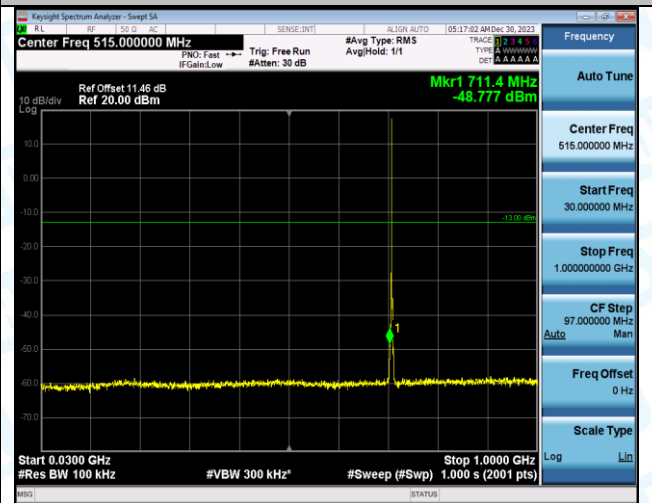

Band12_1.4MHz_16QAM_23173_1RB#0_30~1000_30~1000

Band12_1.4MHz_16QAM_23173_1RB#0_3000~10000_3000~10000