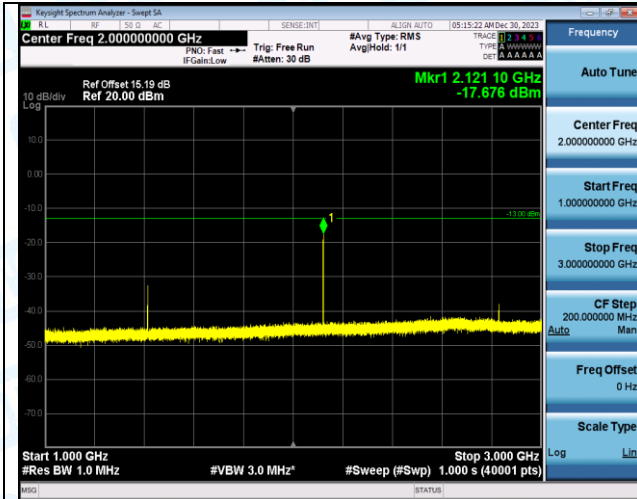

Band12_1.4MHz_16QAM_23095_1RB#0_0.15~30_0.15~30

Band12_1.4MHz_16QAM_23095_1RB#0_30~1000_30~1000

Band12_1.4MHz_16QAM_23095_1RB#0_1000~3000_1000~3000

Band12_1.4MHz_16QAM_23095_1RB#0_3000~10000_3000~10000

Band12_1.4MHz_QPSK_23173_1RB#0_0.009~0.15_0.009~0.15