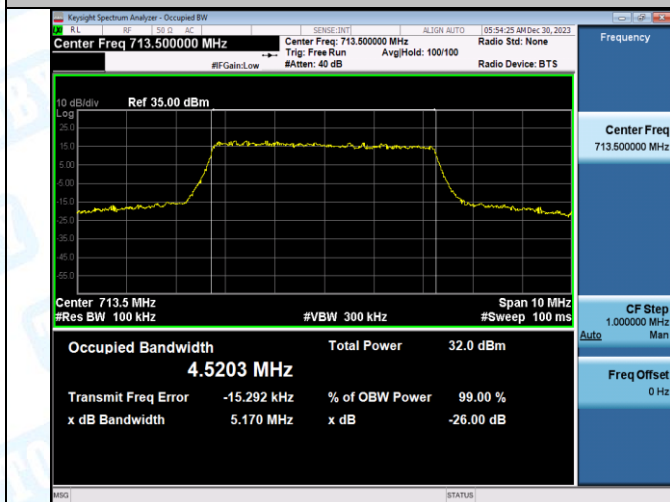

Band12-5MHz-QPSK-23095-25RB#0-PASS

Band12-5MHz-16QAM-23095-25RB#0-PASS

Band12-5MHz-QPSK-23155-25RB#0-PASS

Band12-5MHz-16QAM-23155-25RB#0-PASS

Band12-10MHz-QPSK-23060-50RB#0-PASS

Band12-10MHz-16QAM-23060-50RB#0-PASS