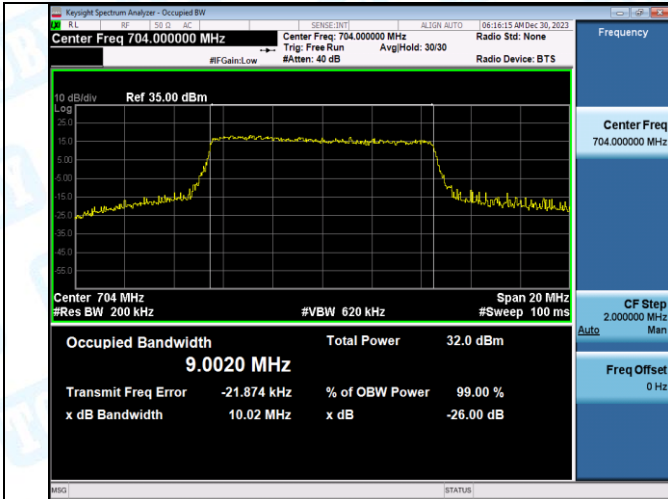

Band12-5MHz-QPSK-23095-25RB#0-PASS

Band12-5MHz-16QAM-23095-25RB#0-PASS

Band12-5MHz-QPSK-23155-25RB#0-PASS

Band12-5MHz-16QAM-23155-25RB#0-PASS

Band12-10MHz-QPSK-23060-50RB#0-PASS

Band12-10MHz-16QAM-23060-50RB#0-PASS