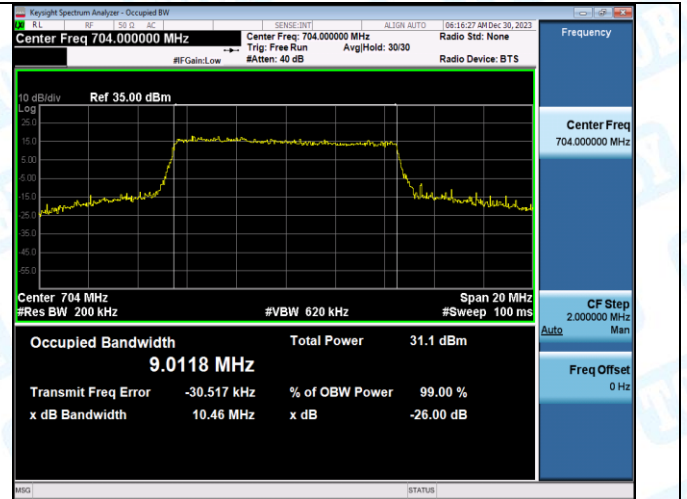

Band12-10MHz-16QAM-23060-50RB#0-PASS