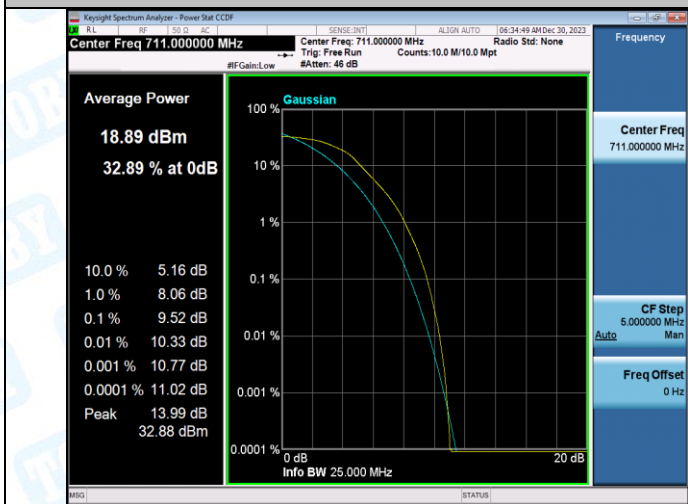

Band12-10MHz-QPSK-23130-1RB#0-PASS

Band12-10MHz-16QAM-23130-1RB#0-PASS

Band12-10MHz-QPSK-23130-50RB#0-PASS

Band12-10MHz-16QAM-23130-50RB#0-PASS

3. 26dB Bandwidth and Occupied Bandwidth

Test Result

Band	Bandwidth	Modulation	Channel	RB Configuration	Occupied Bandwidth (MHz)	26dB Bandwidth (MHz)	Verdict
Band12	1.4MHz	QPSK	23017	6RB#0	1.0929	1.368	PASS
Band12	1.4MHz	16QAM	23017	6RB#0	1.1031	1.297	PASS
Band12	1.4MHz	QPSK	23095	6RB#0	1.0975	1.307	PASS
Band12	1.4MHz	16QAM	23095	6RB#0	1.1082	1.322	PASS
Band12	1.4MHz	QPSK	23173	6RB#0	1.0987	1.284	PASS
Band12	1.4MHz	16QAM	23173	6RB#0	1.1005	1.292	PASS
Band12	3MHz	QPSK	23025	15RB#0	2.6876	2.945	PASS
Band12	3MHz	16QAM	23025	15RB#0	2.6831	2.900	PASS
Band12	3MHz	QPSK	23095	15RB#0	2.6940	2.908	PASS
Band12	3MHz	16QAM	23095	15RB#0	2.6864	2.897	PASS
Band12	3MHz	QPSK	23165	15RB#0	2.6905	2.900	PASS
Band12	3MHz	16QAM	23165	15RB#0	2.6856	2.897	PASS
Band12	5MHz	QPSK	23035	25RB#0	4.5079	5.165	PASS
Band12	5MHz	16QAM	23035	25RB#0	4.5144	5.068	PASS
Band12	5MHz	QPSK	23095	25RB#0	4.5411	5.410	PASS
Band12	5MHz	16QAM	23095	25RB#0	4.5470	5.171	PASS
Band12	5MHz	QPSK	23155	25RB#0	4.5203	5.170	PASS
Band12	5MHz	16QAM	23155	25RB#0	4.5247	5.080	PASS
Band12	10MHz	QPSK	23060	50RB#0	9.0020	10.02	PASS
Band12	10MHz	16QAM	23060	50RB#0	9.0118	10.46	PASS
Band12	10MHz	QPSK	23095	50RB#0	9.0431	10.03	PASS
Band12	10MHz	16QAM	23095	50RB#0	9.0646	11.05	PASS
Band12	10MHz	QPSK	23130	50RB#0	8.9809	10.46	PASS
Band12	10MHz	16QAM	23130	50RB#0	8.9787	10.21	PASS