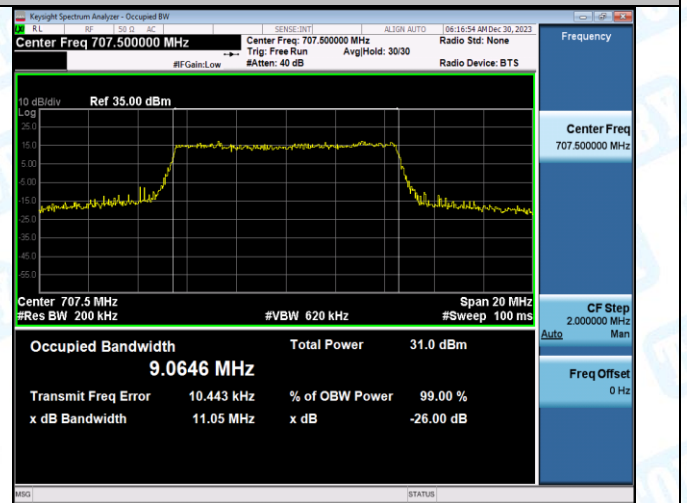

Band12-10MHz-16QAM-23095-50RB#0-PASS

Band12-10MHz-16QAM-23130-50RB#0-PASS