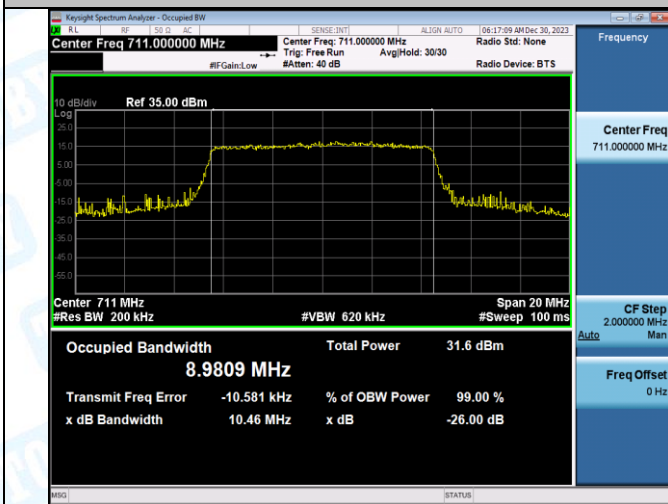

Band12-10MHz-QPSK-23095-50RB#0-PASS

Band12-10MHz-16QAM-23095-50RB#0-PASS

Band12-10MHz-QPSK-23130-50RB#0-PASS

Band12-10MHz-16QAM-23130-50RB#0-PASS

4. Band Edge

Test Result

Band	Bandwidth	Modulation	Channel	RB Configuration	Level_dBm	Margin	Verdict
Band12	1.4MHz	QPSK	23017	1RB#0	-16.51	3.51	PASS
Band12	1.4MHz	16QAM	23017	1RB#0	-17.36	4.36	PASS
Band12	1.4MHz	QPSK	23017	1RB#5	-37.37	19.17	PASS
Band12	1.4MHz	16QAM	23017	1RB#5	-39.42	21.22	PASS
Band12	1.4MHz	QPSK	23017	6RB#0	-23.12	4.92	PASS
Band12	1.4MHz	16QAM	23017	6RB#0	-22.45	4.25	PASS
Band12	1.4MHz	QPSK	23173	1RB#0	-34.68	16.48	PASS
Band12	1.4MHz	16QAM	23173	1RB#0	-36.82	18.62	PASS
Band12	1.4MHz	QPSK	23173	1RB#5	-15.82	2.82	PASS
Band12	1.4MHz	16QAM	23173	1RB#5	-17.91	4.91	PASS
Band12	1.4MHz	QPSK	23173	6RB#0	-22.01	3.81	PASS
Band12	1.4MHz	16QAM	23173	6RB#0	-21.32	3.12	PASS
Band12	3MHz	QPSK	23025	1RB#0	-15.74	2.74	PASS
Band12	3MHz	16QAM	23025	1RB#0	-18.70	5.70	PASS
Band12	3MHz	QPSK	23025	1RB#14	-48.47	30.27	PASS
Band12	3MHz	16QAM	23025	1RB#14	-49.15	30.95	PASS
Band12	3MHz	QPSK	23025	15RB#0	-26.40	8.20	PASS
Band12	3MHz	16QAM	23025	15RB#0	-26.03	7.83	PASS
Band12	3MHz	QPSK	23165	1RB#0	-50.37	32.17	PASS
Band12	3MHz	16QAM	23165	1RB#0	-49.87	31.67	PASS
Band12	3MHz	QPSK	23165	1RB#14	-16.61	3.61	PASS
Band12	3MHz	16QAM	23165	1RB#14	-17.98	4.98	PASS
Band12	3MHz	QPSK	23165	15RB#0	-26.09	7.89	PASS
Band12	3MHz	16QAM	23165	15RB#0	-24.84	6.64	PASS
Band12	5MHz	QPSK	23035	1RB#0	-13.08	0.08	PASS
Band12	5MHz	16QAM	23035	1RB#0	-21.21	3.01	PASS
Band12	5MHz	QPSK	23035	1RB#24	-47.36	29.16	PASS
Band12	5MHz	16QAM	23035	1RB#24	-48.58	30.38	PASS
Band12	5MHz	QPSK	23035	25RB#0	-27.25	9.05	PASS
Band12	5MHz	16QAM	23035	25RB#0	-27.26	9.06	PASS
Band12	5MHz	QPSK	23155	1RB#0	-50.25	32.05	PASS
Band12	5MHz	16QAM	23155	1RB#0	-50.30	32.10	PASS
Band12	5MHz	QPSK	23155	1RB#24	-19.65	1.45	PASS
Band12	5MHz	16QAM	23155	1RB#24	-19.33	1.13	PASS
Band12	5MHz	QPSK	23155	25RB#0	-28.40	10.20	PASS
Band12	5MHz	16QAM	23155	25RB#0	-28.22	10.02	PASS
Band12	10MHz	QPSK	23060	1RB#0	-25.98	7.78	PASS
Band12	10MHz	16QAM	23060	1RB#0	-26.87	8.67	PASS
Band12	10MHz	QPSK	23060	1RB#49	-52.82	34.62	PASS