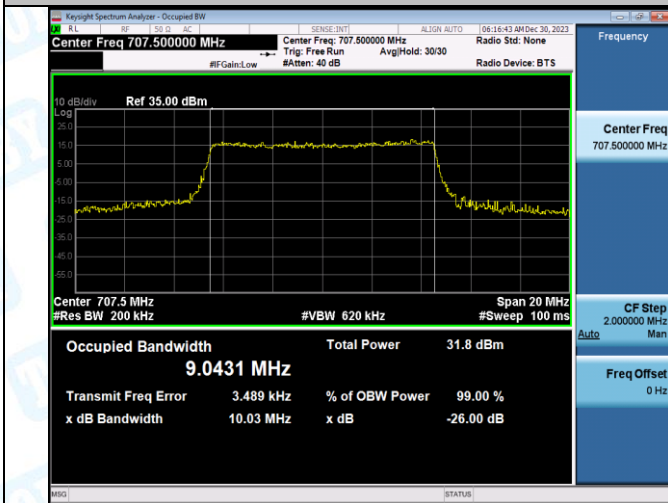

Band12-10MHz-QPSK-23095-50RB#0-PASS