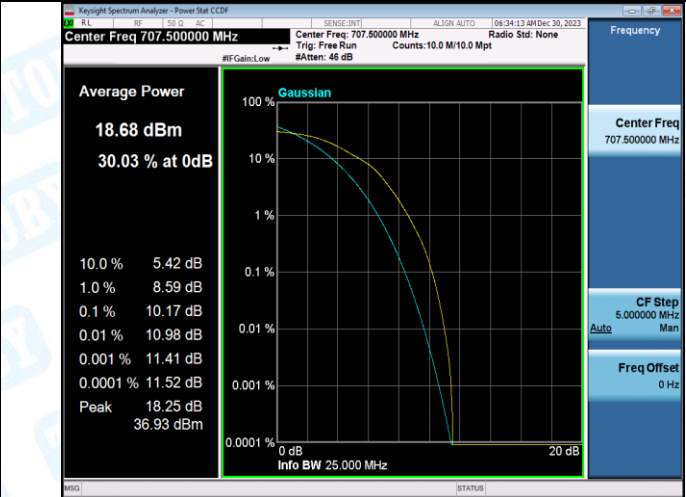

Band12-10MHz-QPSK-23130-1RB#0-PASS

Band12-10MHz-16QAM-23130-1RB#0-PASS

Band12-10MHz-QPSK-23130-50RB#0-PASS

Band12-10MHz-16QAM-23130-50RB#0-PASS

3. 26dB Bandwidth and Occupied Bandwidth

Test Result

Band	Bandwidth	Modulation	Channel	RB Configuration	Occupied Bandwidth (MHz)	26dB Bandwidth (MHz)	Verdict
Band12	1.4MHz	QPSK	23017	6RB#0	1.0929	1.368	PASS
Band12	1.4MHz	16QAM	23017	6RB#0	1.1031	1.297	PASS
Band12	1.4MHz	QPSK	23095	6RB#0	1.0975	1.307	PASS
Band12	1.4MHz	16QAM	23095	6RB#0	1.1082	1.322	PASS
Band12	1.4MHz	QPSK	23173	6RB#0	1.0987	1.284	PASS
Band12	1.4MHz	16QAM	23173	6RB#0	1.1005	1.292	PASS
Band12	3MHz	QPSK	23025	15RB#0	2.6876	2.945	PASS
Band12	3MHz	16QAM	23025	15RB#0	2.6831	2.900	PASS
Band12	3MHz	QPSK	23095	15RB#0	2.6940	2.908	PASS
Band12	3MHz	16QAM	23095	15RB#0	2.6864	2.897	PASS
Band12	3MHz	QPSK	23165	15RB#0	2.6905	2.900	PASS
Band12	3MHz	16QAM	23165	15RB#0	2.6856	2.897	PASS
Band12	5MHz	QPSK	23035	25RB#0	4.5079	5.165	PASS
Band12	5MHz	16QAM	23035	25RB#0	4.5144	5.068	PASS
Band12	5MHz	QPSK	23095	25RB#0	4.5411	5.410	PASS
Band12	5MHz	16QAM	23095	25RB#0	4.5470	5.171	PASS
Band12	5MHz	QPSK	23155	25RB#0	4.5203	5.170	PASS
Band12	5MHz	16QAM	23155	25RB#0	4.5247	5.080	PASS
Band12	10MHz	QPSK	23060	50RB#0	9.0020	10.02	PASS
Band12	10MHz	16QAM	23060	50RB#0	9.0118	10.46	PASS
Band12	10MHz	QPSK	23095	50RB#0	9.0431	10.03	PASS
Band12	10MHz	16QAM	23095	50RB#0	9.0646	11.05	PASS
Band12	10MHz	QPSK	23130	50RB#0	8.9809	10.46	PASS
Band12	10MHz	16QAM	23130	50RB#0	8.9787	10.21	PASS