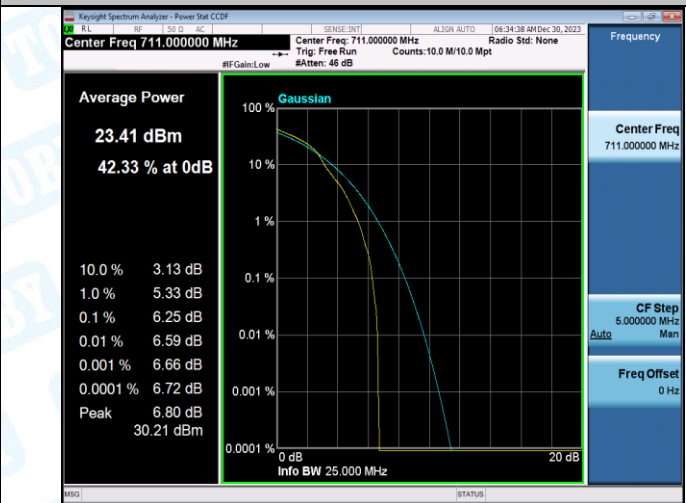

Band12-10MHz-QPSK-23130-1RB#0-PASS

Band12-10MHz-16QAM-23130-1RB#0-PASS

Band12-10MHz-QPSK-23130-50RB#0-PASS

Band12-10MHz-16QAM-23130-50RB#0-PASS

3. 26dB Bandwidth and Occupied Bandwidth

Test Result

Band	Bandwidth	Modulation	Channel	RB Configuration	Occupied Bandwidth (MHz)	26dB Bandwidth (MHz)	Verdict
Band12	1.4MHz	QPSK	23017	6RB#0	1.0929	1.368	PASS
Band12	1.4MHz	16QAM	23017	6RB#0	1.1031	1.297	PASS
Band12	1.4MHz	QPSK	23095	6RB#0	1.0975	1.307	PASS
Band12	1.4MHz	16QAM	23095	6RB#0	1.1082	1.322	PASS
Band12	1.4MHz	QPSK	23173	6RB#0	1.0987	1.284	PASS
Band12	1.4MHz	16QAM	23173	6RB#0	1.1005	1.292	PASS
Band12	3MHz	QPSK	23025	15RB#0	2.6876	2.945	PASS
Band12	3MHz	16QAM	23025	15RB#0	2.6831	2.900	PASS
Band12	3MHz	QPSK	23095	15RB#0	2.6940	2.908	PASS
Band12	3MHz	16QAM	23095	15RB#0	2.6864	2.897	PASS
Band12	3MHz	QPSK	23165	15RB#0	2.6905	2.900	PASS
Band12	3MHz	16QAM	23165	15RB#0	2.6856	2.897	PASS
Band12	5MHz	QPSK	23035	25RB#0	4.5079	5.165	PASS
Band12	5MHz	16QAM	23035	25RB#0	4.5144	5.068	PASS
Band12	5MHz	QPSK	23095	25RB#0	4.5411	5.410	PASS
Band12	5MHz	16QAM	23095	25RB#0	4.5470	5.171	PASS
Band12	5MHz	QPSK	23155	25RB#0	4.5203	5.170	PASS
Band12	5MHz	16QAM	23155	25RB#0	4.5247	5.080	PASS
Band12	10MHz	QPSK	23060	50RB#0	9.0020	10.02	PASS
Band12	10MHz	16QAM	23060	50RB#0	9.0118	10.46	PASS
Band12	10MHz	QPSK	23095	50RB#0	9.0431	10.03	PASS
Band12	10MHz	16QAM	23095	50RB#0	9.0646	11.05	PASS
Band12	10MHz	QPSK	23130	50RB#0	8.9809	10.46	PASS
Band12	10MHz	16QAM	23130	50RB#0	8.9787	10.21	PASS