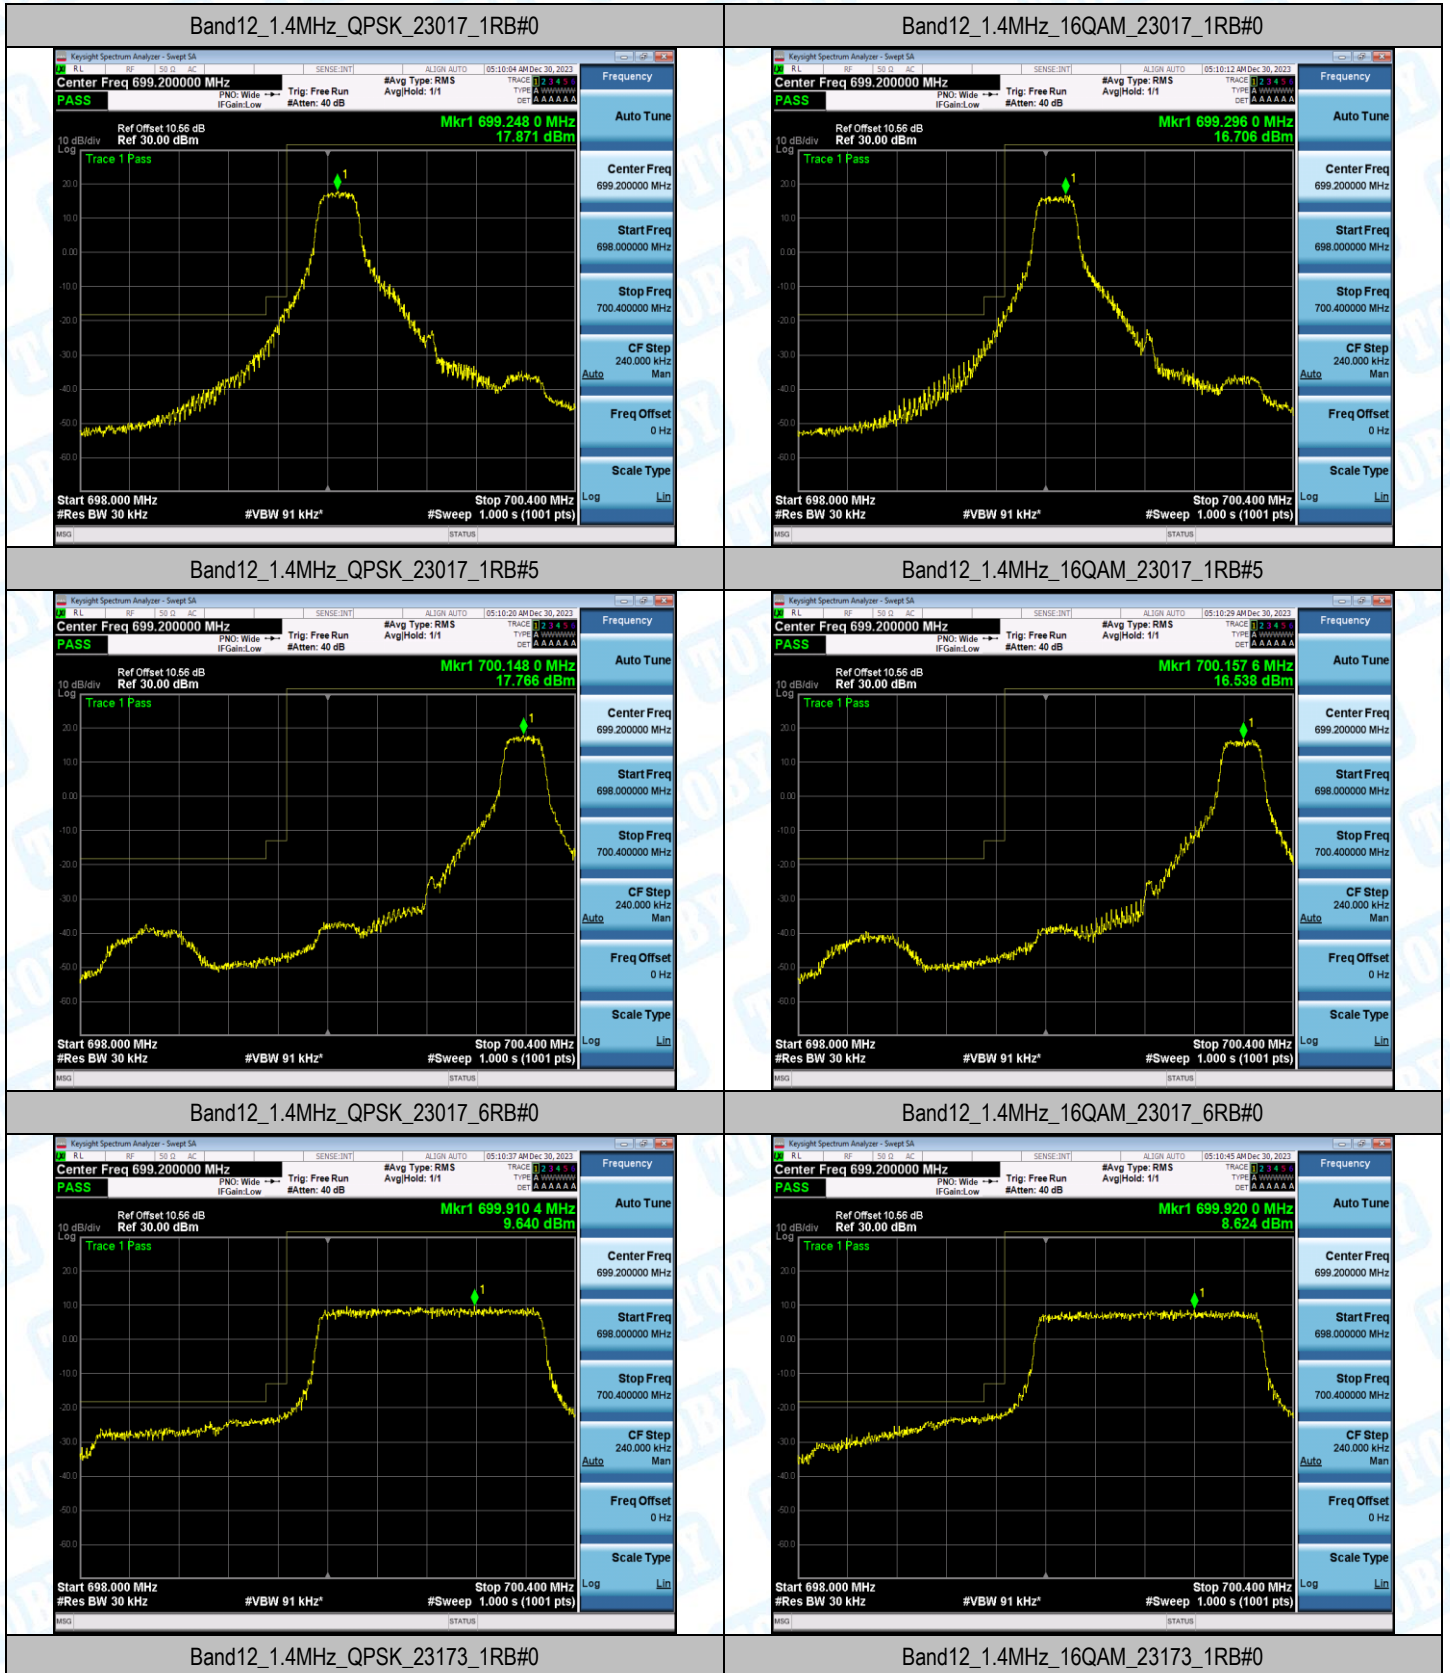

Test Graphs