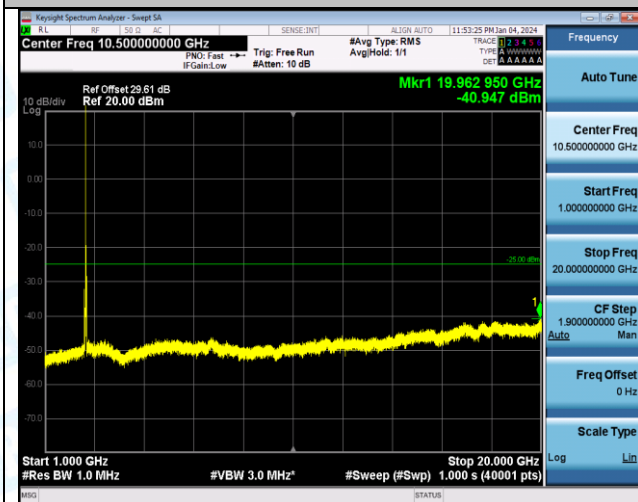

Band7_20MHz_QPSK_21350_1RB#0_1000~20000_1000~20000

Band7_20MHz_QPSK_21350_1RB#0_0.009~0.15_0.009~0.15