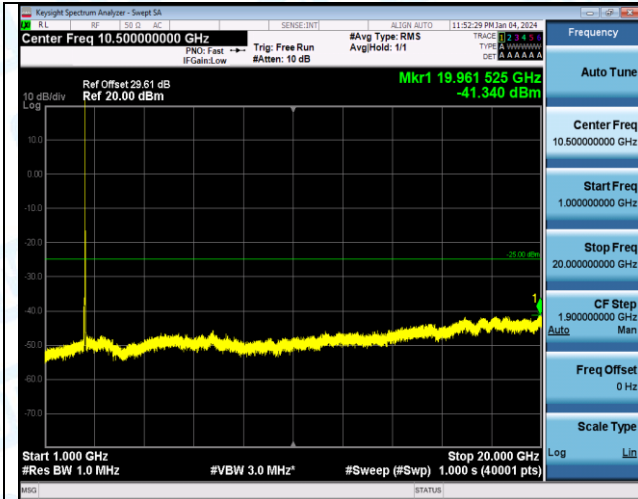

Band7_20MHz_16QAM_21100_1RB#0_1000~20000_1000~20000

Band7_20MHz_QPSK_21350_1RB#0_0.15~30_0.15~30