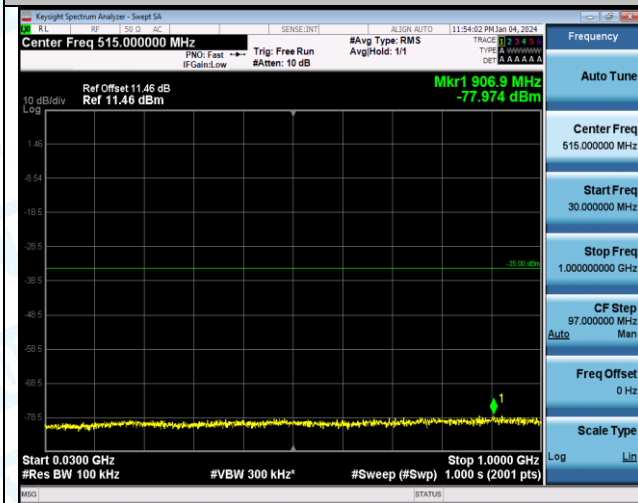

Band7_20MHz_QPSK_21350_1RB#0_20000~27000_20000~27000

Band7_20MHz_QPSK_21350_1RB#0_0.009~0.15_0.009~0.15

Band7_20MHz_16QAM_21350_1RB#0_0.15~30_0.15~30

Band7_20MHz_16QAM_21350_1RB#0_30~1000_30~1000

Band7_20MHz_16QAM_21350_1RB#0_1000~20000_1000~20000