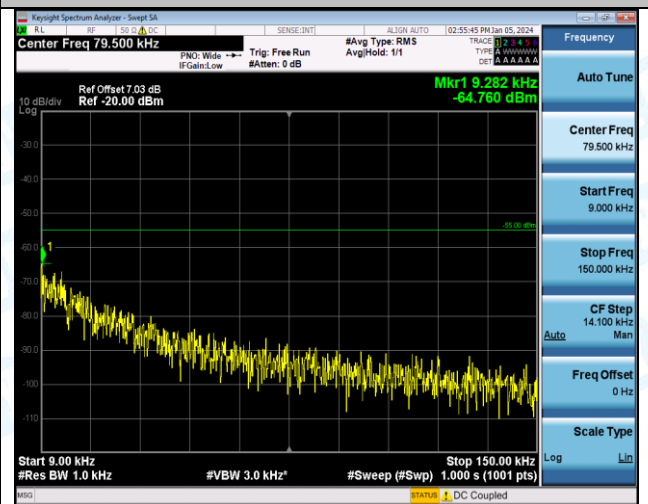

Band7_20MHz_16QAM_21350_1RB#0_20000~27000_20000~27000

Band7_20MHz_16QAM_21350_1RB#0_0.009~0.15_0.009~0.15

6. Frequency Stability

Test Result

Voltage										
Band	Bandwidth	Modulation	Channel	RB Configure	Voltage [Vdc]	Temperature (°C)	Deviation (Hz)	Deviation (ppm)	Limit (ppm)	Verdict
Band7	5MHz	QPSK	20775	25RB#0	VN	NT	-30.78	-0.012300	±2.5	PASS
Band7	5MHz	QPSK	20775	25RB#0	VL	NT	-10.09	-0.004032	±2.5	PASS
Band7	5MHz	QPSK	20775	25RB#0	VH	NT	-6.24	-0.002494	±2.5	PASS
Band7	5MHz	16QAM	20775	25RB#0	VN	NT	-10.93	-0.004368	±2.5	PASS
Band7	5MHz	16QAM	20775	25RB#0	VL	NT	6.98	0.002789	±2.5	PASS
Band7	5MHz	16QAM	20775	25RB#0	VH	NT	4.82	0.001926	±2.5	PASS
Band7	5MHz	QPSK	21100	25RB#0	VN	NT	-13.62	-0.005373	±2.5	PASS
Band7	5MHz	QPSK	21100	25RB#0	VL	NT	-12.00	-0.004734	±2.5	PASS
Band7	5MHz	QPSK	21100	25RB#0	VH	NT	17.67	0.006970	±2.5	PASS
Band7	5MHz	16QAM	21100	25RB#0	VN	NT	-8.30	-0.003274	±2.5	PASS
Band7	5MHz	16QAM	21100	25RB#0	VL	NT	-11.27	-0.004446	±2.5	PASS
Band7	5MHz	16QAM	21100	25RB#0	VH	NT	-11.07	-0.004367	±2.5	PASS
Band7	5MHz	QPSK	21425	25RB#0	VN	NT	10.61	0.004132	±2.5	PASS
Band7	5MHz	QPSK	21425	25RB#0	VL	NT	-18.74	-0.007299	±2.5	PASS
Band7	5MHz	QPSK	21425	25RB#0	VH	NT	-5.09	-0.001982	±2.5	PASS
Band7	5MHz	16QAM	21425	25RB#0	VN	NT	-9.20	-0.003583	±2.5	PASS
Band7	5MHz	16QAM	21425	25RB#0	VL	NT	-5.14	-0.002002	±2.5	PASS
Band7	5MHz	16QAM	21425	25RB#0	VH	NT	-15.85	-0.006173	±2.5	PASS
Band7	10MHz	QPSK	20800	50RB#0	VN	NT	-19.47	-0.007772	±2.5	PASS
Band7	10MHz	QPSK	20800	50RB#0	VL	NT	-9.11	-0.003637	±2.5	PASS
Band7	10MHz	QPSK	20800	50RB#0	VH	NT	-8.30	-0.003313	±2.5	PASS
Band7	10MHz	16QAM	20800	50RB#0	VN	NT	-5.36	-0.002140	±2.5	PASS
Band7	10MHz	16QAM	20800	50RB#0	VL	NT	-14.18	-0.005661	±2.5	PASS
Band7	10MHz	16QAM	20800	50RB#0	VH	NT	-16.78	-0.006699	±2.5	PASS
Band7	10MHz	QPSK	21100	50RB#0	VN	NT	6.21	0.002450	±2.5	PASS
Band7	10MHz	QPSK	21100	50RB#0	VL	NT	-9.58	-0.003779	±2.5	PASS
Band7	10MHz	QPSK	21100	50RB#0	VH	NT	-8.75	-0.003452	±2.5	PASS
Band7	10MHz	16QAM	21100	50RB#0	VN	NT	-5.71	-0.002252	±2.5	PASS
Band7	10MHz	16QAM	21100	50RB#0	VL	NT	-7.64	-0.003014	±2.5	PASS
Band7	10MHz	16QAM	21100	50RB#0	VH	NT	-9.08	-0.003582	±2.5	PASS
Band7	10MHz	QPSK	21400	50RB#0	VN	NT	6.84	0.002667	±2.5	PASS
Band7	10MHz	QPSK	21400	50RB#0	VL	NT	-6.29	-0.002452	±2.5	PASS
Band7	10MHz	QPSK	21400	50RB#0	VH	NT	9.08	0.003540	±2.5	PASS
Band7	10MHz	16QAM	21400	50RB#0	VN	NT	-4.82	-0.001879	±2.5	PASS
Band7	10MHz	16QAM	21400	50RB#0	VL	NT	-12.22	-0.004764	±2.5	PASS
Band7	10MHz	16QAM	21400	50RB#0	VH	NT	-14.83	-0.005782	±2.5	PASS
Band7	15MHz	QPSK	20825	75RB#0	VN	NT	-15.31	-0.006106	±2.5	PASS