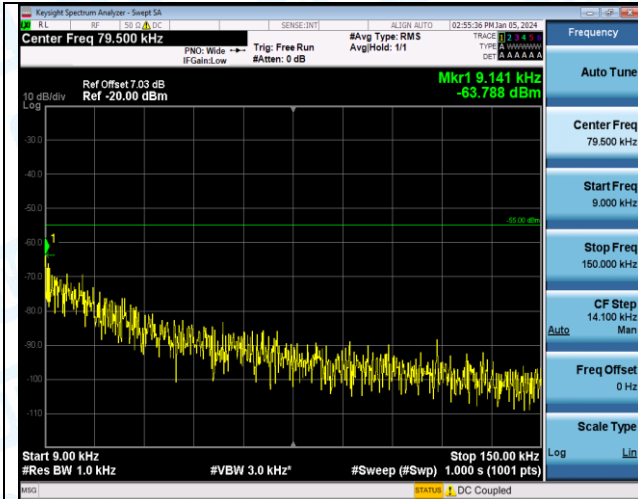

Band7_20MHz_QPSK_21350_1RB#0_0.009~0.15_0.009~0.15

Band7_20MHz_16QAM_21350_1RB#0_30~1000_30~1000