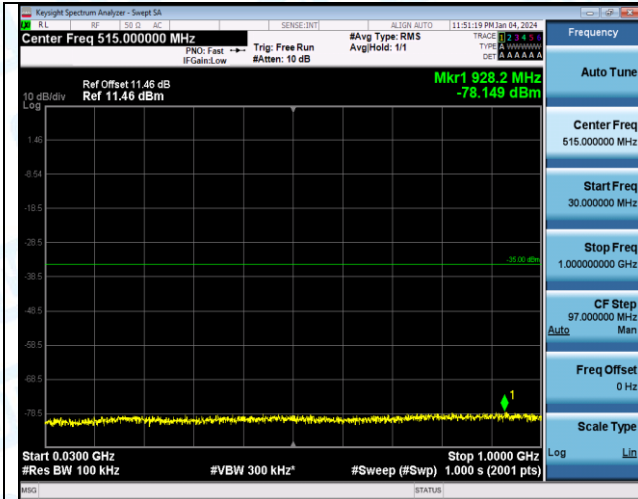

Band7_20MHz_QPSK_21100_1RB#0_30~1000_30~1000

Band7_20MHz_QPSK_21100_1RB#0_20000~27000_20000~27000