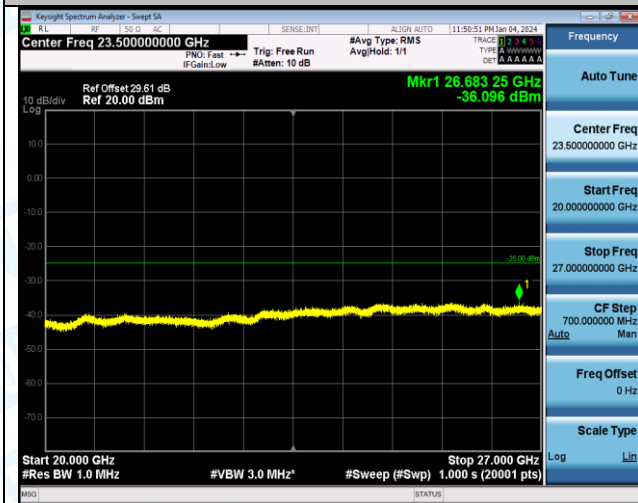

Band7_20MHz_16QAM_20850_1RB#0_20000~27000_20000~27000

Band7_20MHz_16QAM_20850_1RB#0_0.009~0.15_0.009~0.15

Band7_20MHz_QPSK_21100_1RB#0_0.009~0.15_0.009~0.15

Band7_20MHz_QPSK_21100_1RB#0_0.15~30_0.15~30

Band7_20MHz_QPSK_21100_1RB#0_30~1000_30~1000