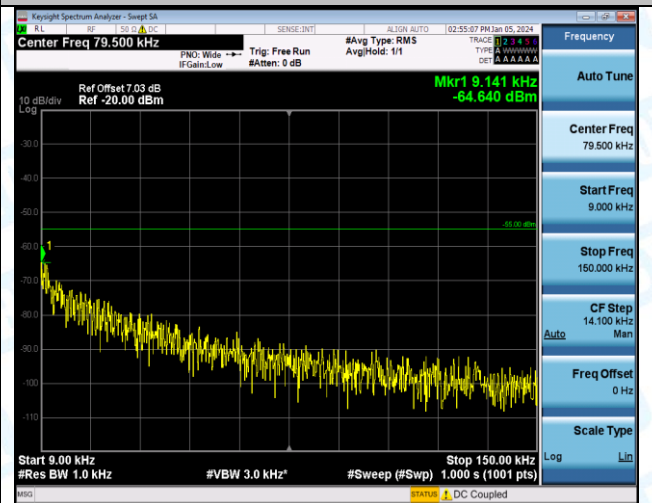

Band7_20MHz_16QAM_20850_1RB#0_20000~27000_20000~27000

Band7_20MHz_16QAM_20850_1RB#0_0.009~0.15_0.009~0.15

Band7_20MHz_QPSK_21100_1RB#0_0.009~0.15_0.009~0.15

Band7_20MHz_QPSK_21100_1RB#0_0.15~30_0.15~30

Band7_20MHz_QPSK_21100_1RB#0_30~1000_30~1000