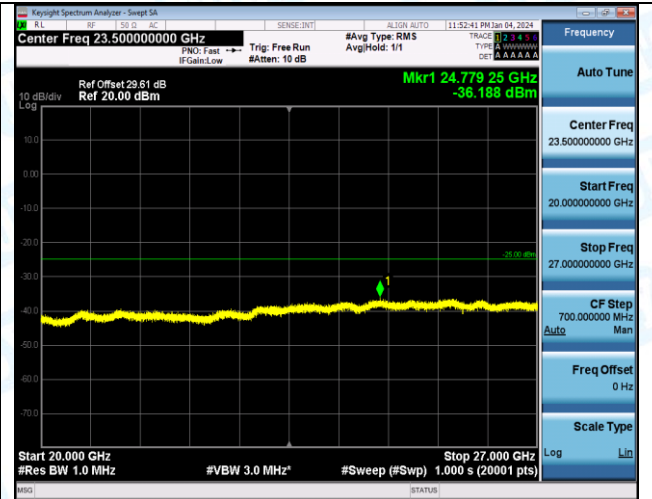

Band7_20MHz_16QAM_21100_1RB#0_20000~27000_20000~27000

Band7_20MHz_QPSK_21350_1RB#0_30~1000_30~1000