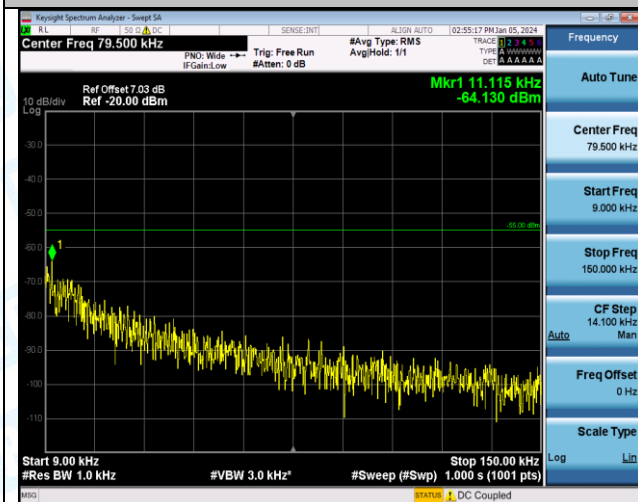

Band7_20MHz_16QAM_20850_1RB#0_20000~27000_20000~27000

Band7_20MHz_16QAM_20850_1RB#0_0.009~0.15_0.009~0.15

Band7_20MHz_QPSK_21100_1RB#0_0.009~0.15_0.009~0.15

Band7_20MHz_QPSK_21100_1RB#0_0.15~30_0.15~30

Band7_20MHz_QPSK_21100_1RB#0_30~1000_30~1000