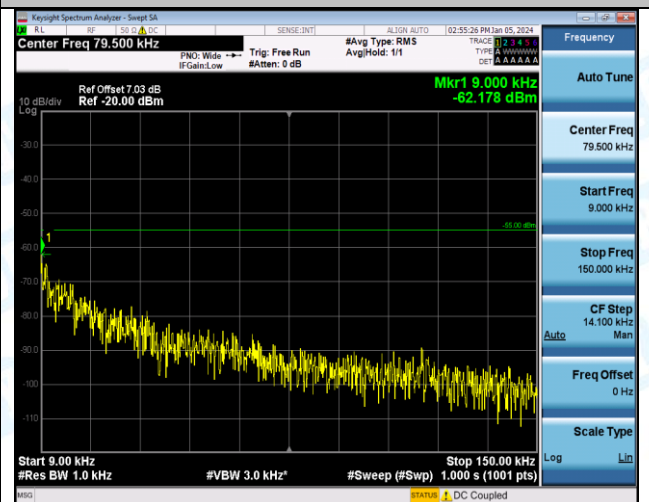

Band7_20MHz_16QAM_21100_1RB#0_0.009~0.15_0.009~0.15

Band7_20MHz_16QAM_21100_1RB#0_20000~27000_20000~27000