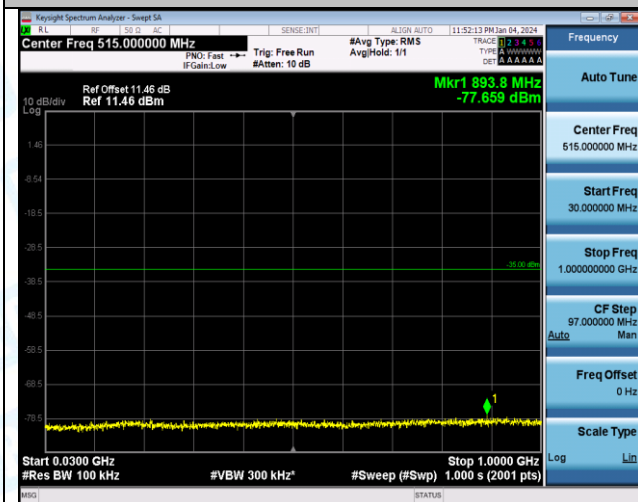

Band7_20MHz_QPSK_21100_1RB#0_1000~20000_1000~20000

Band7_20MHz_QPSK_21100_1RB#0_20000~27000_20000~27000

Band7_20MHz_16QAM_21100_1RB#0_0.15~30_0.15~30

Band7_20MHz_16QAM_21100_1RB#0_30~1000_30~1000

Band7_20MHz_16QAM_21100_1RB#0_0.009~0.15_0.009~0.15