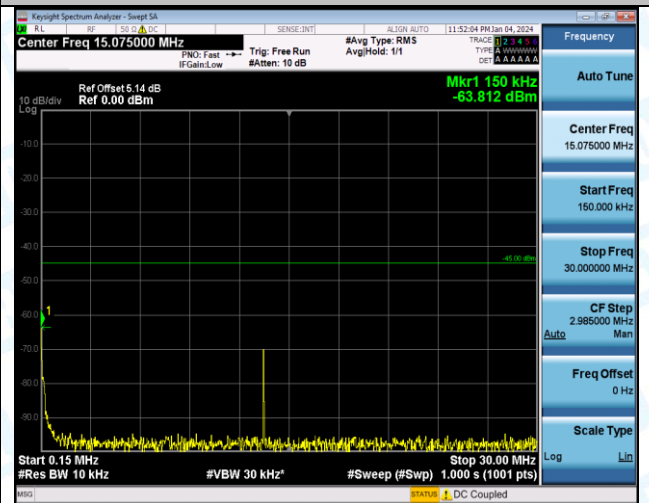

Band7_20MHz_QPSK_21100_1RB#0_1000~20000_1000~20000

Band7_20MHz_QPSK_21100_1RB#0_20000~27000_20000~27000

Band7_20MHz_16QAM_21100_1RB#0_0.15~30_0.15~30

Band7_20MHz_16QAM_21100_1RB#0_30~1000_30~1000

Band7_20MHz_16QAM_21100_1RB#0_0.009~0.15_0.009~0.15