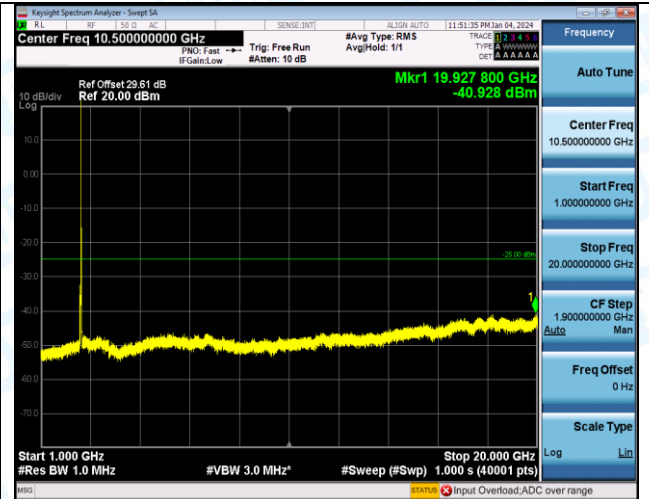

Band7_20MHz_QPSK_21100_1RB#0_1000~20000_1000~20000

Band7_20MHz_16QAM_21100_1RB#0_0.15~30_0.15~30