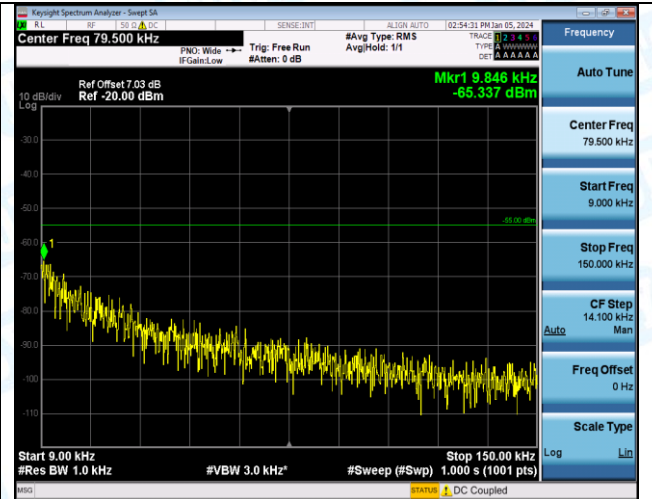

Band7_15MHz_QPSK_21375_1RB#0_0.009~0.15_0.009~0.15

Band7_15MHz_16QAM_21375_1RB#0_30~1000_30~1000