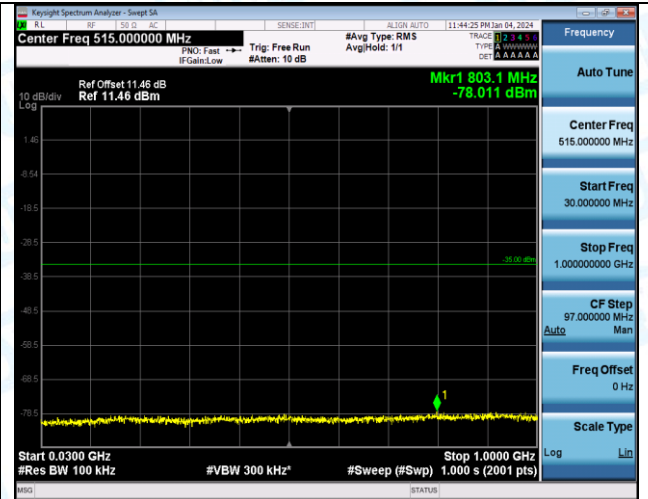

Band7_15MHz_16QAM_20825_1RB#0_30-1000_30-1000

Band7_15MHz_16QAM_20825_1RB#0_20000~27000_20000~27000