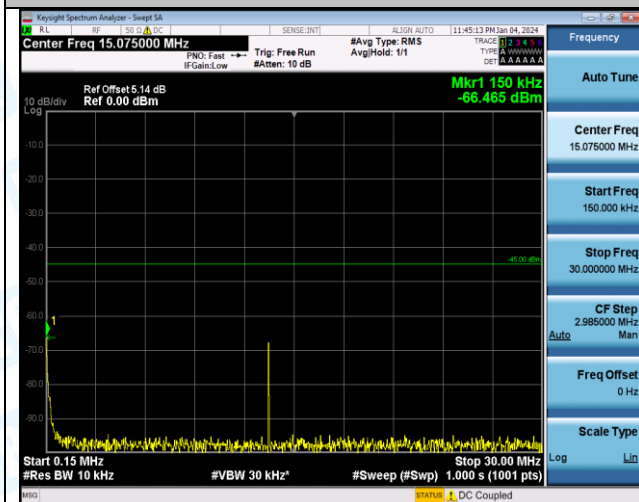

Band7_15MHz_QPSK_21100_1RB#0_0.15~30_0.15~30

Band7_15MHz_QPSK_21100_1RB#0_0.009~0.15_0.009~0.15