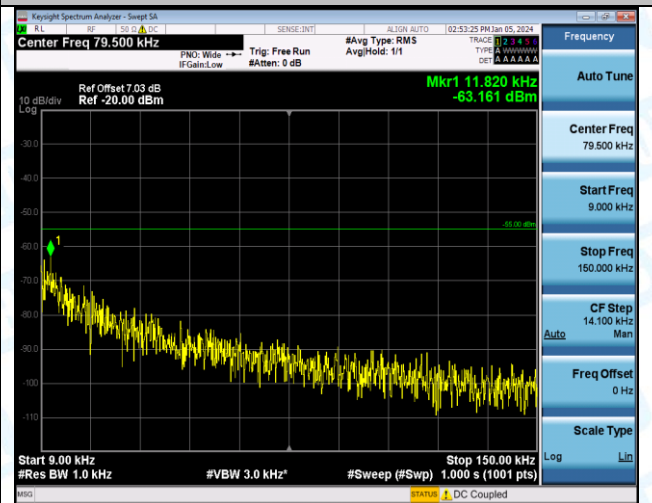

Band7_10MHz_16QAM_21100_1RB#0_0.009~0.15_0.009~0.15

Band7_10MHz_QPSK_21400_1RB#0_0.009~0.15_0.009~0.15

Band7_10MHz_QPSK_21400_1RB#0_30~1000_30~1000

Band7_10MHz_QPSK_21400_1RB#0_1000~20000_1000~20000

Band7_10MHz_QPSK_21400_1RB#0_20000~27000_20000~27000