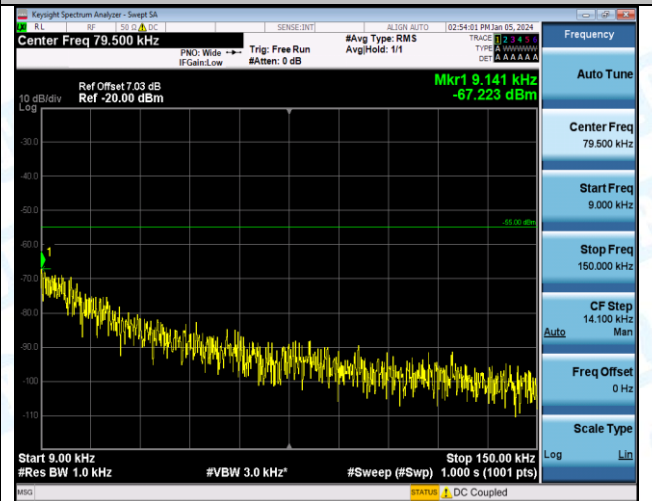

Band7_15MHz_16QAM_20825_1RB#0_0.009-0.15_0.009-0.15

Band7_15MHz_16QAM_20825_1RB#0_30-1000_30-1000