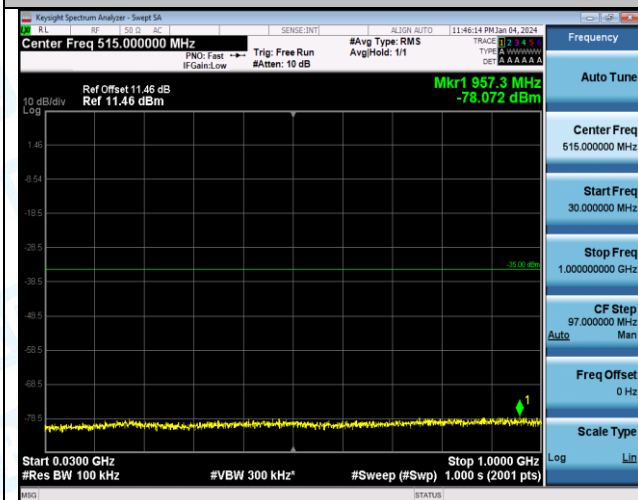

Band7_15MHz_16QAM_21100_1RB#0_30~1000_30~1000

Band7_15MHz_16QAM_21100_1RB#0_20000~27000_20000~27000