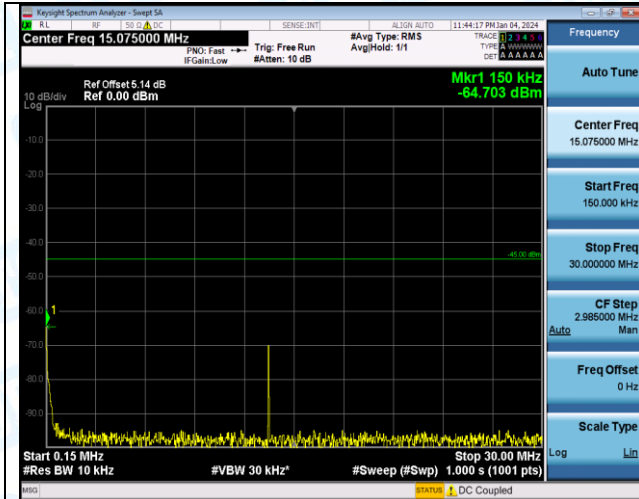

Band7_15MHz_16QAM_20825_1RB#0_0.15-30_0.15-30

Band7_15MHz_16QAM_20825_1RB#0_1000~20000_1000~20000