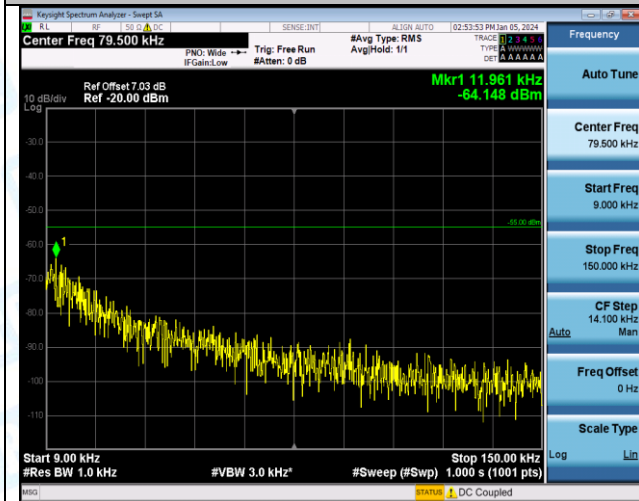

Band7_15MHz_QPSK_20825_1RB#0_0.009-0.15_0.009-0.15

Band7_15MHz_16QAM_20825_1RB#0_0.15-30_0.15-30