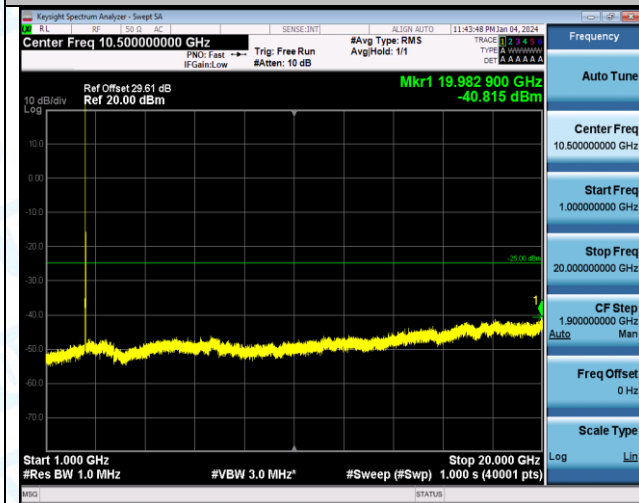

Band7_15MHz_QPSK_20825_1RB#0_0.15~30_0.15~30

Band7_15MHz_QPSK_20825_1RB#0_30~1000_30~1000

Band7_15MHz_QPSK_20825_1RB#0_1000-20000_1000-20000

Band7_15MHz_QPSK_20825_1RB#0_20000-27000_20000-27000

Band7_15MHz_QPSK_20825_1RB#0_0.009-0.15_0.009-0.15