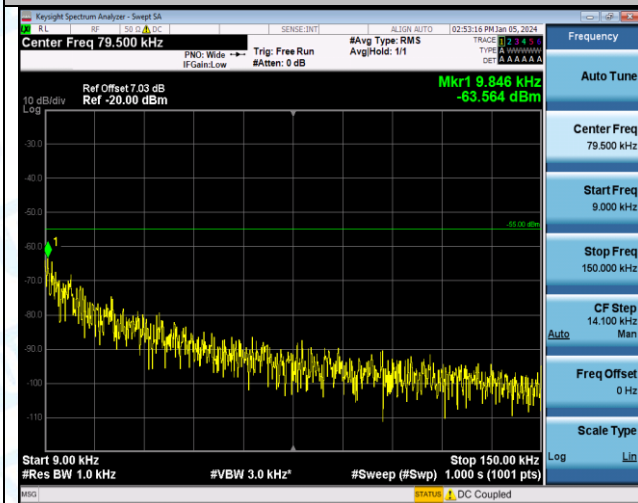

Band7_10MHz_16QAM_21100_1RB#0_0.009~0.15_0.009~0.15

Band7_10MHz_QPSK_21400_1RB#0_0.009~0.15_0.009~0.15

Band7_10MHz_QPSK_21400_1RB#0_30~1000_30~1000

Band7_10MHz_QPSK_21400_1RB#0_1000~20000_1000~20000

Band7_10MHz_QPSK_21400_1RB#0_20000~27000_20000~27000