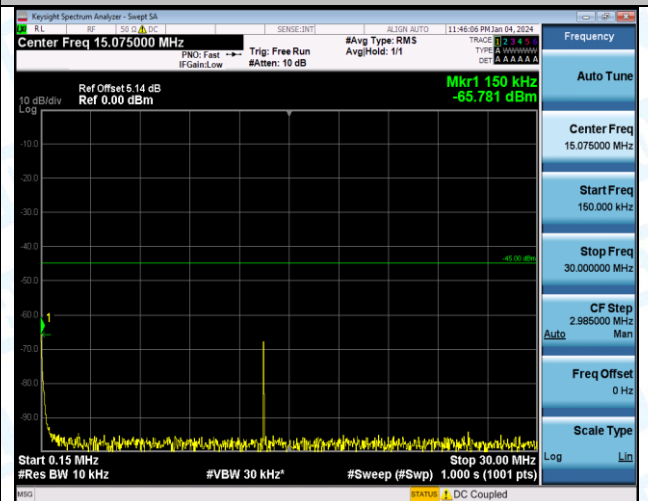

Band7_15MHz_16QAM_21100_1RB#0_0.15~30_0.15~30

Band7_15MHz_16QAM_21100_1RB#0_1000~2000_1000~2000