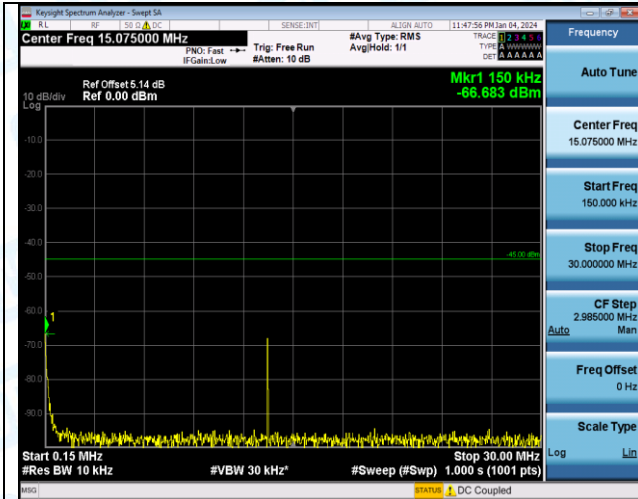

Band7_15MHz_16QAM_21375_1RB#0_0.15~30_0.15~30

Band7_15MHz_16QAM_21375_1RB#0_0.009~0.15_0.009~0.15