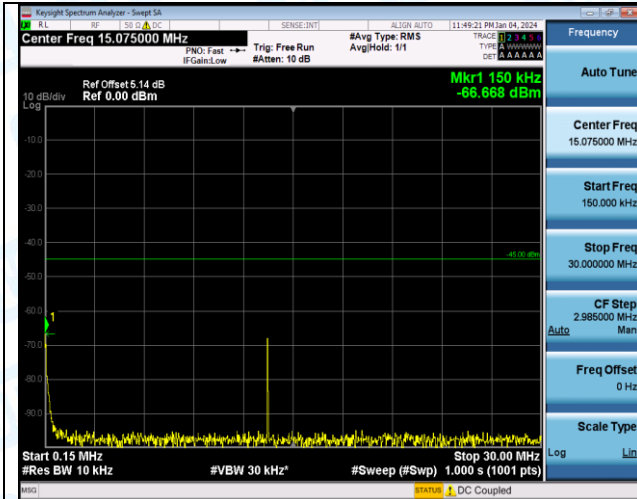

Band7_20MHz_QPSK_20850_1RB#0_0.15~30_0.15~30

Band7_20MHz_QPSK_20850_1RB#0_1000-20000_1000-20000