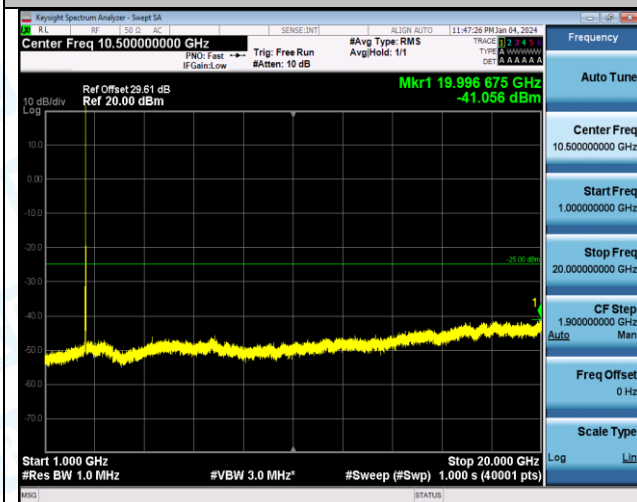

Band7_15MHz_QPSK_21375_1RB#0_0.15~30_0.15~30

Band7_15MHz_QPSK_21375_1RB#0_30~1000_30~1000

Band7_15MHz_QPSK_21375_1RB#0_1000~20000_1000~20000

Band7_15MHz_QPSK_21375_1RB#0_20000~27000_20000~27000

Band7_15MHz_16QAM_21375_1RB#0_0.15~30_0.15~30