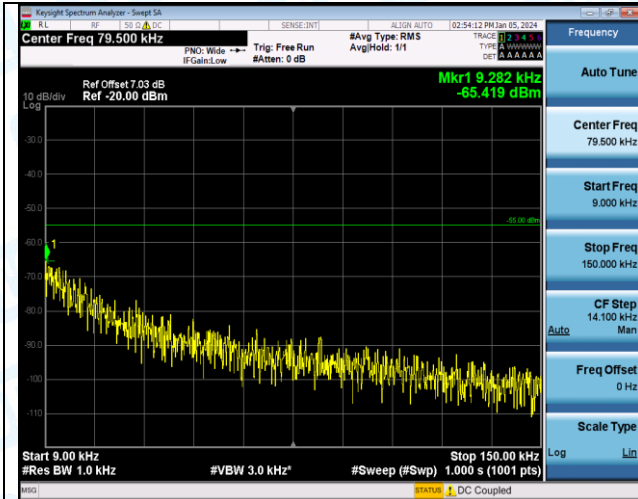

Band7_15MHz_QPSK_21100_1RB#0_0.009~0.15_0.009~0.15

Band7_15MHz_QPSK_21100_1RB#0_20000~27000_20000~27000