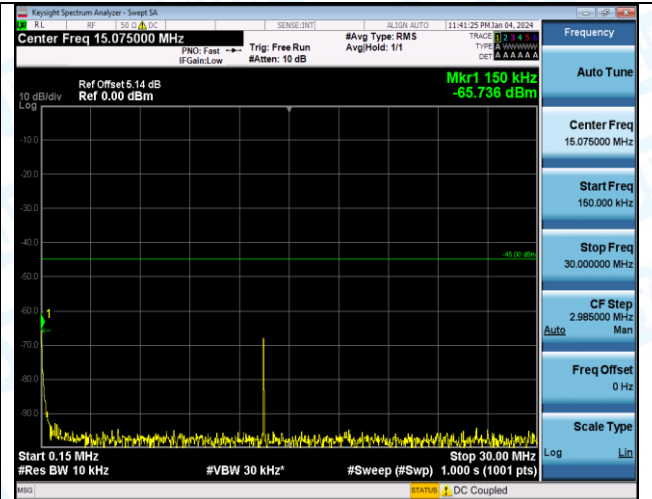

Band7_10MHz_16QAM_21100_1RB#0_0.009~0.15_0.009~0.15

Band7_10MHz_QPSK_21400_1RB#0_0.009~0.15_0.009~0.15

Band7_10MHz_QPSK_21400_1RB#0_30~1000_30~1000

Band7_10MHz_QPSK_21400_1RB#0_1000~20000_1000~20000

Band7_10MHz_QPSK_21400_1RB#0_20000~27000_20000~27000