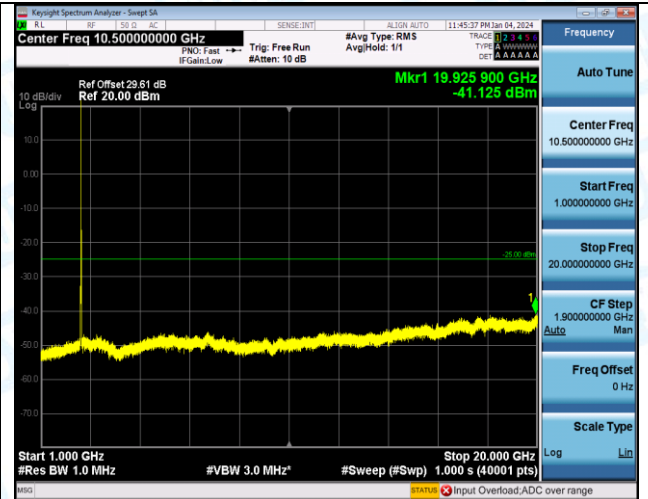

Band7_15MHz_QPSK_21100_1RB#0_0.15~30_0.15~30

Band7_15MHz_QPSK_21100_1RB#0_30~1000_30~1000

Band7_15MHz_QPSK_21100_1RB#0_0.009~0.15_0.009~0.15

Band7_15MHz_QPSK_21100_1RB#0_1000~20000_1000~20000

Band7_15MHz_QPSK_21100_1RB#0_20000~27000_20000~27000