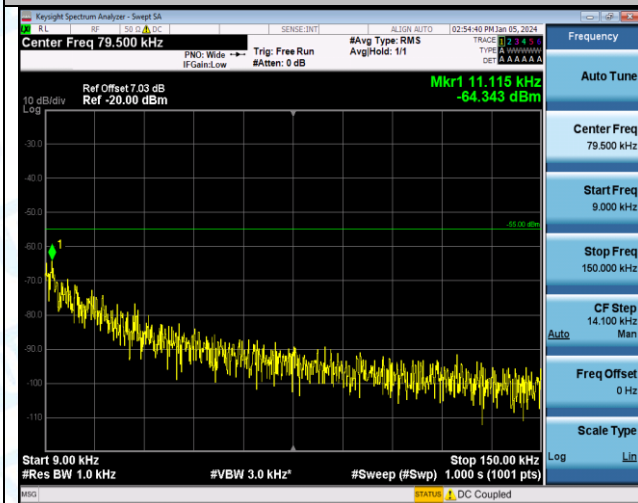

Band7_15MHz_16QAM_21375_1RB#0_0.009~0.15_0.009~0.15

Band7_15MHz_16QAM_21375_1RB#0_1000~20000_1000~20000