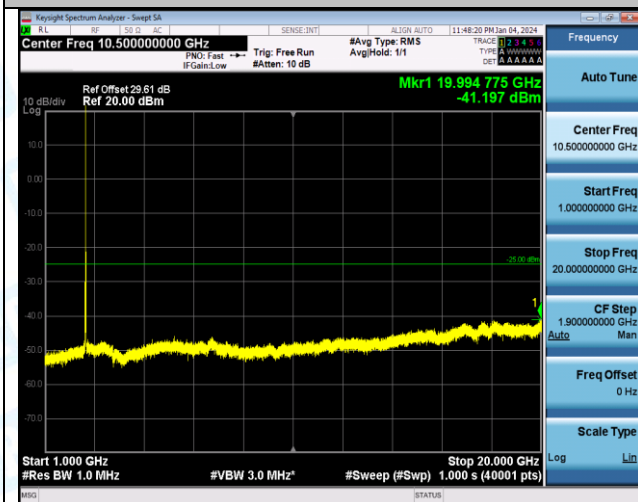

Band7_15MHz_QPSK_21375_1RB#0_0.009~0.15_0.009~0.15

Band7_15MHz_16QAM_21375_1RB#0_0.009~0.15_0.009~0.15

Band7_15MHz_16QAM_21375_1RB#0_30~1000_30~1000

Band7_15MHz_16QAM_21375_1RB#0_1000~20000_1000~20000

Band7_15MHz_16QAM_21375_1RB#0_20000~27000_20000~27000