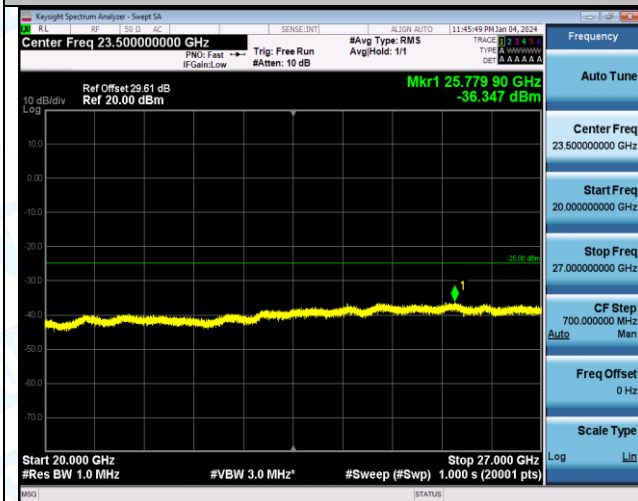

Band7_15MHz_QPSK_21100_1RB#0_20000~27000_20000~27000

Band7_15MHz_16QAM_21100_1RB#0_30~1000_30~1000