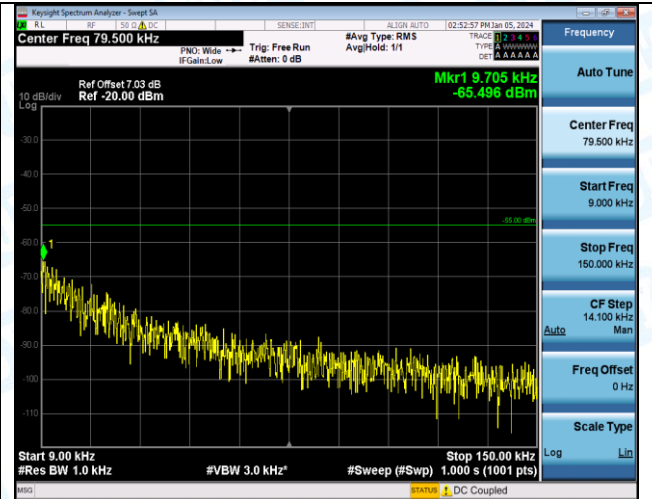

Band7_10MHz_16QAM_20800_1RB#0_0.009~0.15_0.009~0.15

Band7_10MHz_16QAM_20800_1RB#0_20000~27000_20000~27000