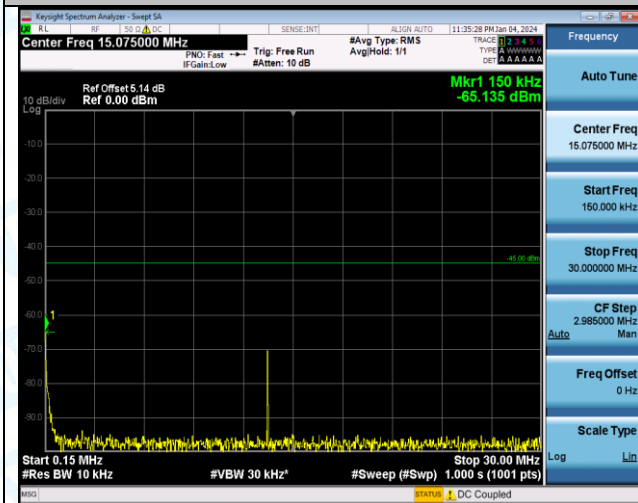

Band7_5MHz_QPSK_21425_1RB#0_0.15~30_0.15~30

Band7_5MHz_QPSK_21425_1RB#0_1000~20000_1000~20000