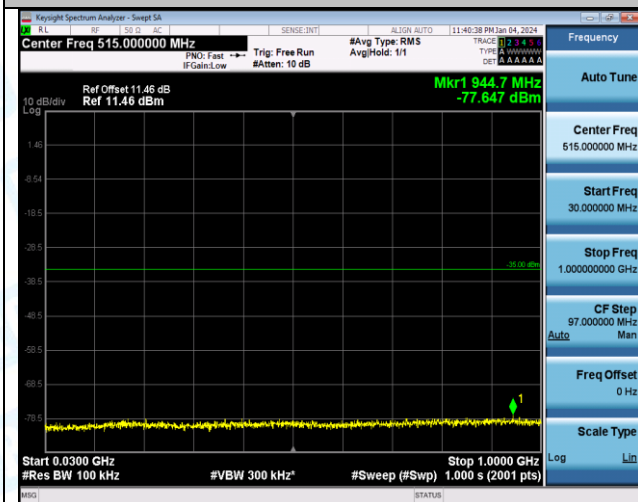

Band7\_10MHz\_QPSK\_21100\_1RB#0\_0.009~0.15\_0.009~0.15

Band7\_10MHz\_16QAM\_21100\_1RB#0\_0.15~30\_0.15~30

Band7\_10MHz\_16QAM\_21100\_1RB#0\_30~1000\_30~1000

Band7\_10MHz\_16QAM\_21100\_1RB#0\_1000~2000\_1000~2000