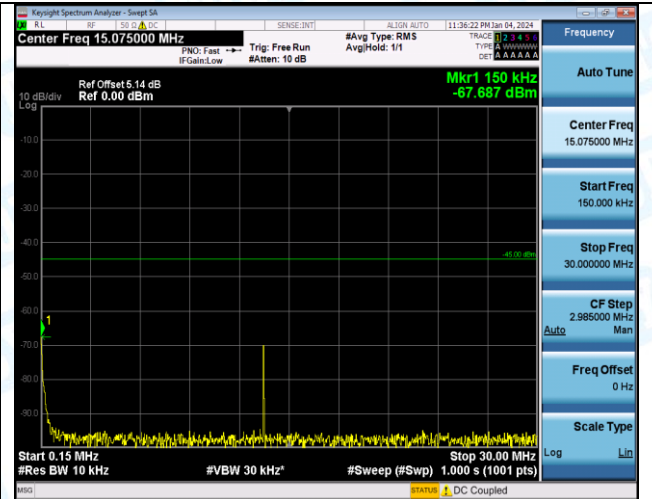

Band7_5MHz_16QAM_21425_1RB#0_0.15~30_0.15~30

Band7_5MHz_16QAM_21425_1RB#0_1000~20000_1000~20000