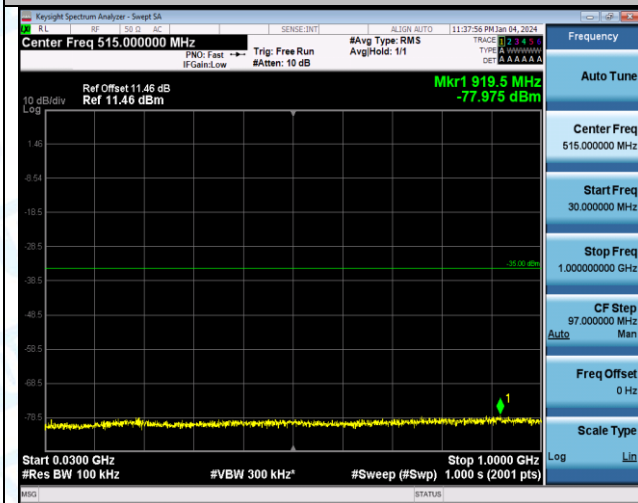

Band7_10MHz_QPSK_20800_1RB#0_30~1000_30~1000

Band7_10MHz_QPSK_20800_1RB#0_20000~27000_20000~27000