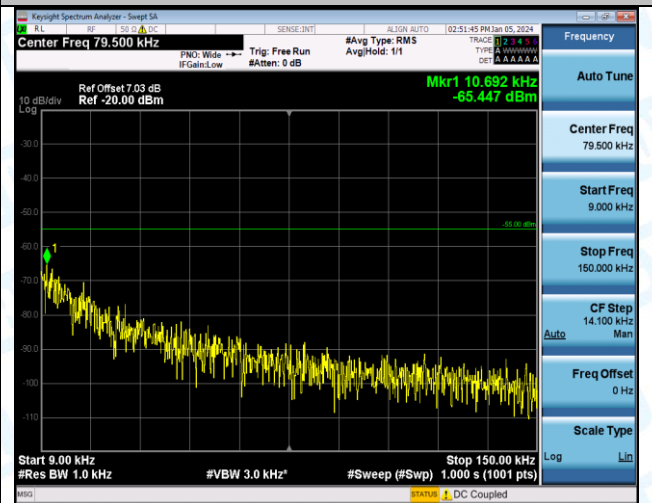

Band7_5MHz_16QAM_20775_1RB#0_0.009~0.15_0.009~0.15

Band7_5MHz_QPSK_21100_1RB#0_30~1000_30~1000