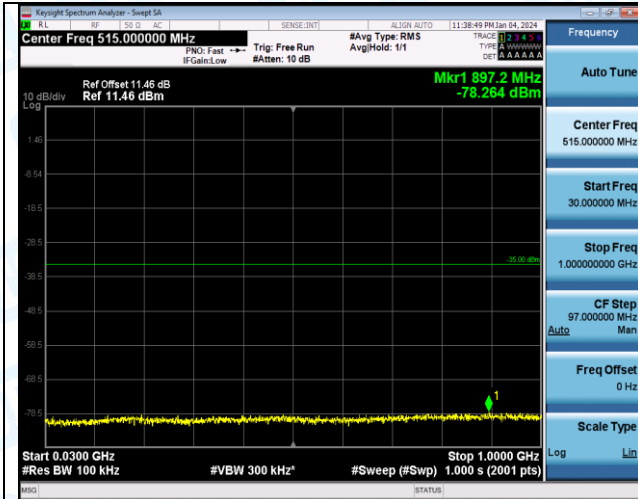

Band7_10MHz_16QAM_20800_1RB#0_30~1000_30~1000

Band7_10MHz_16QAM_20800_1RB#0_1000~20000_1000~20000