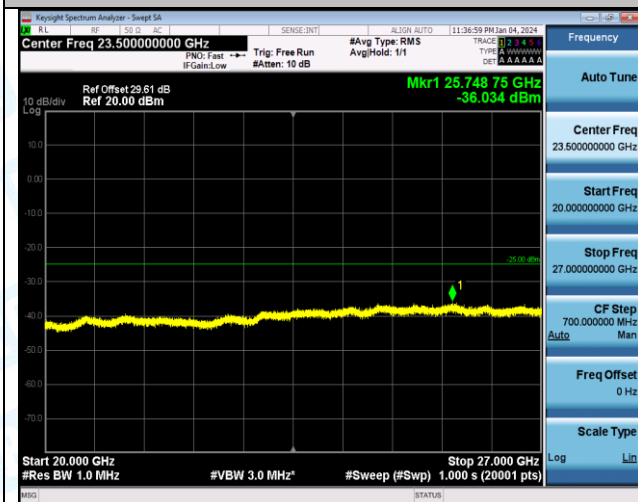

Band7_5MHz_16QAM_21425_1RB#0_20000~27000_20000~27000

Band7_10MHz_QPSK_20800_1RB#0_0.009~0.15_0.009~0.15