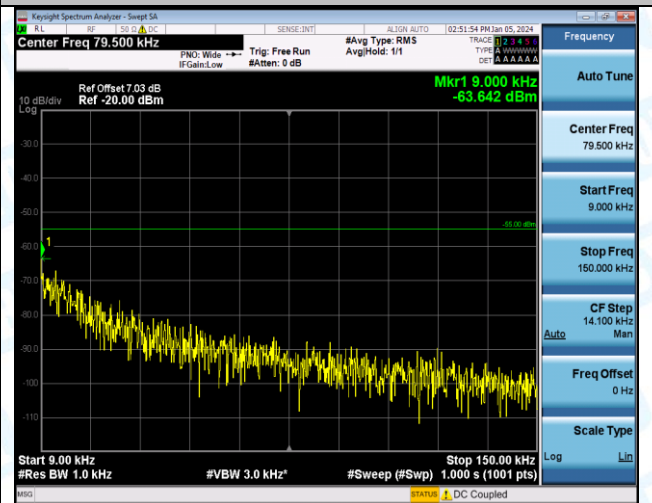

Band7_5MHz_QPSK_21100_1RB#0_0.009~0.15_0.009~0.15

Band7_5MHz_16QAM_21100_1RB#0_30~1000_30~1000