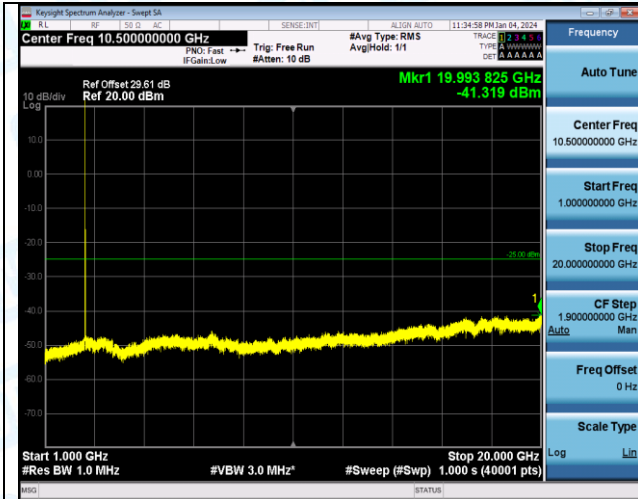

Band7\_5MHz\_16QAM\_21100\_1RB#0\_0.009~0.15\_0.009~0.15

Band7\_5MHz\_16QAM\_21100\_1RB#0\_30~1000\_30~1000

Band7\_5MHz\_16QAM\_21100\_1RB#0\_1000~20000\_1000~20000

Band7\_5MHz\_16QAM\_21100\_1RB#0\_20000~27000\_20000~27000