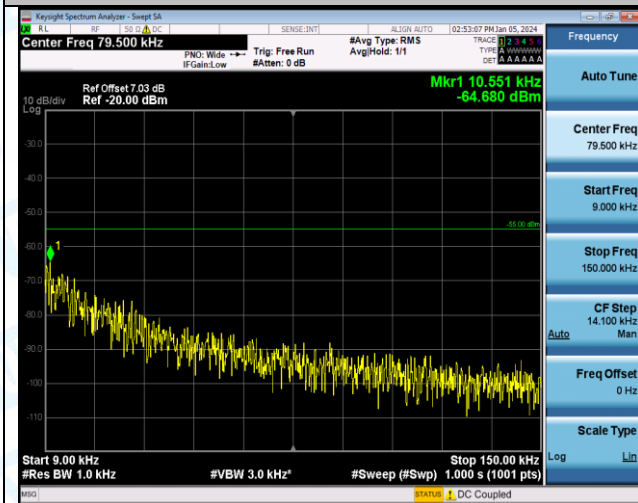

Band7_10MHz_QPSK_21100_1RB#0_0.009~0.15_0.009~0.15

Band7_10MHz_16QAM_21100_1RB#0_30~1000_30~1000