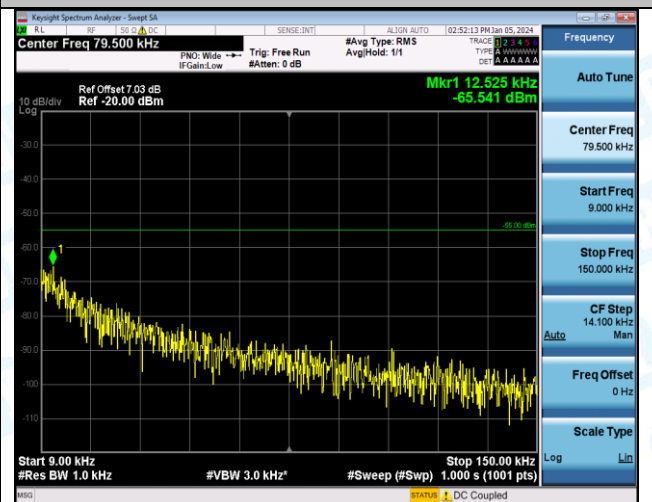

Band7_5MHz_QPSK_21425_1RB#0_0.009~0.15_0.009~0.15

Band7_5MHz_16QAM_21425_1RB#0_0.15~30_0.15~30