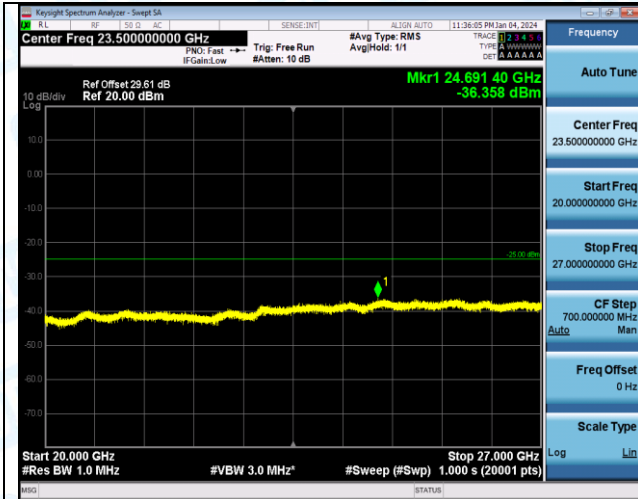

Band7_5MHz_QPSK_21425_1RB#0_20000~27000_20000~27000

Band7_5MHz_16QAM_21425_1RB#0_30~1000_30~1000