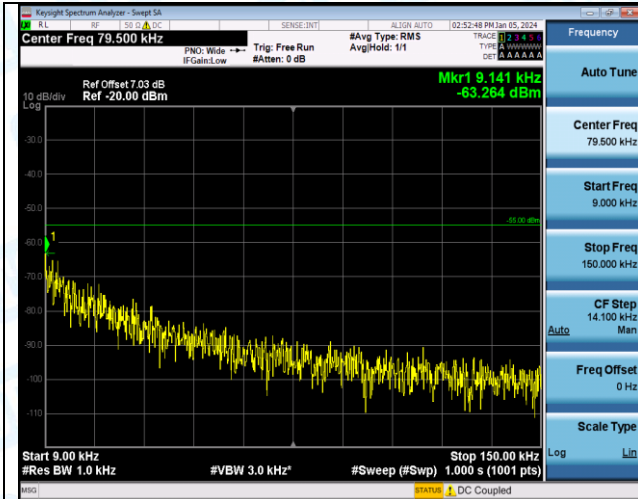

Band7\_5MHz\_16QAM\_21425\_1RB#0\_20000~27000\_20000~27000

Band7\_5MHz\_16QAM\_21425\_1RB#0\_0.009~0.15\_0.009~0.15

Band7\_10MHz\_QPSK\_20800\_1RB#0\_0.009~0.15\_0.009~0.15

Band7\_10MHz\_QPSK\_20800\_1RB#0\_0.15~30\_0.15~30