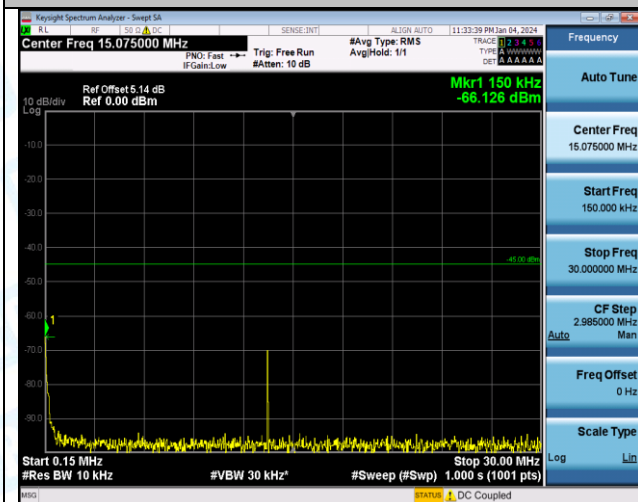

Test Graphs

Band7\_5MHz\_16QAM\_20775\_1RB#0\_20000~27000\_20000~27000

Band7\_5MHz\_16QAM\_20775\_1RB#0\_0.009~0.15\_0.009~0.15

Band7\_5MHz\_QPSK\_21100\_1RB#0\_0.15~30\_0.15~30

Band7\_5MHz\_QPSK\_21100\_1RB#0\_30~1000\_30~1000