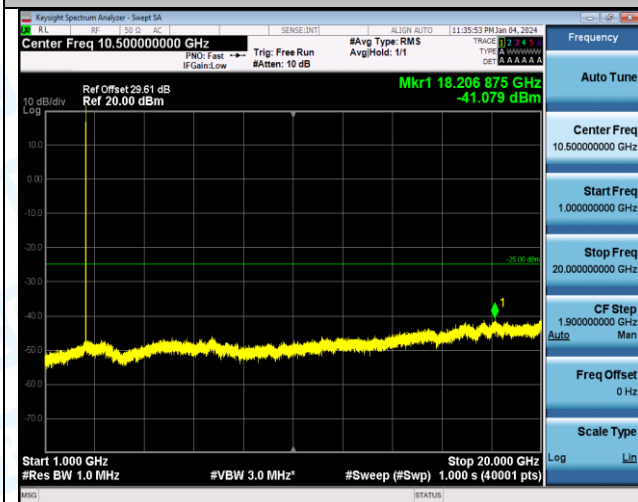

Band7\_5MHz\_QPSK\_21425\_1RB#0\_0.15~30\_0.15~30

Band7\_5MHz\_QPSK\_21425\_1RB#0\_30~1000\_30~1000

Band7\_5MHz\_QPSK\_21425\_1RB#0\_1000~20000\_1000~20000

Band7\_5MHz\_QPSK\_21425\_1RB#0\_0.009~0.15\_0.009~0.15