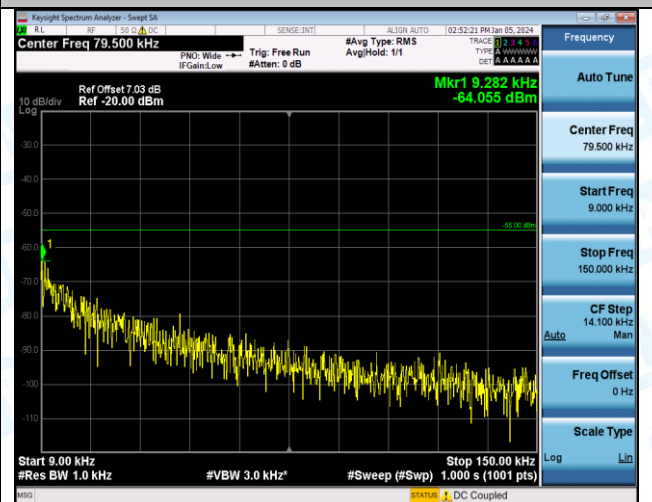

Band7_5MHz_16QAM_21425_1RB#0_0.009~0.15_0.009~0.15

Band7_10MHz_QPSK_20800_1RB#0_0.15~30_0.15~30