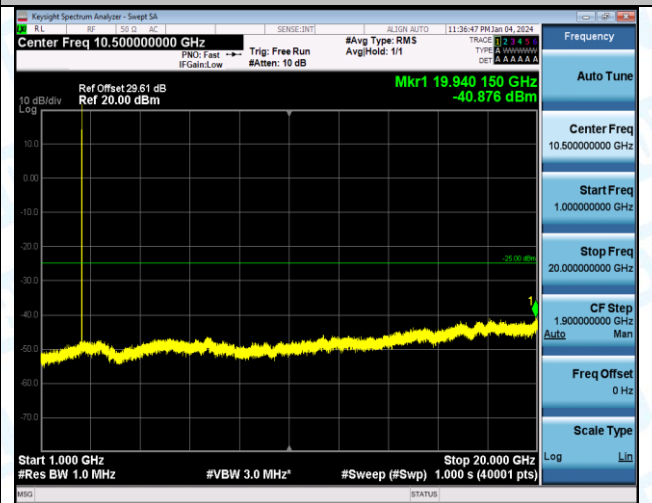

Band7_5MHz_16QAM_21425_1RB#0_1000~20000_1000~20000

Band7_5MHz_16QAM_21425_1RB#0_0.009~0.15_0.009~0.15