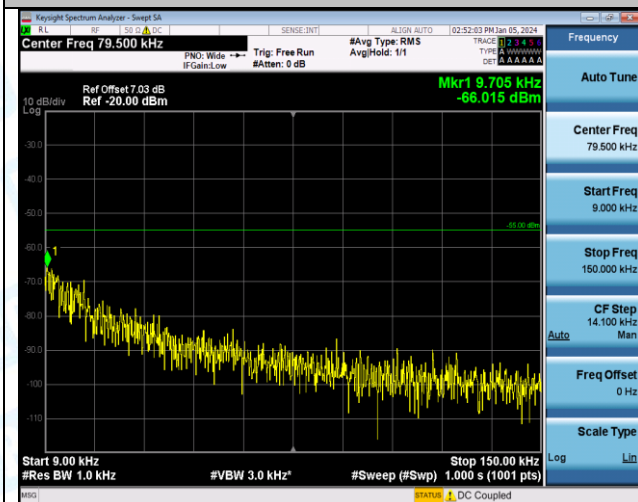

Band7_5MHz_16QAM_21100_1RB#0_0.009~0.15_0.009~0.15

Band7_5MHz_16QAM_21100_1RB#0_1000~20000_1000~20000