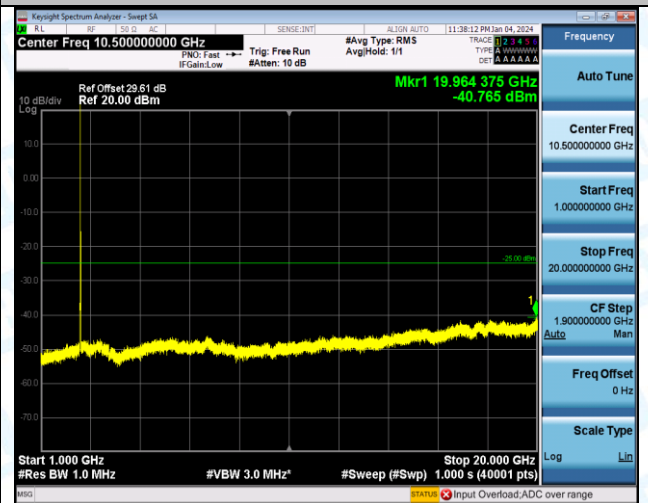

Band7_10MHz_QPSK_20800_1RB#0_1000~2000_1000~20000

Band7_10MHz_16QAM_20800_1RB#0_0.15~30_0.15~30