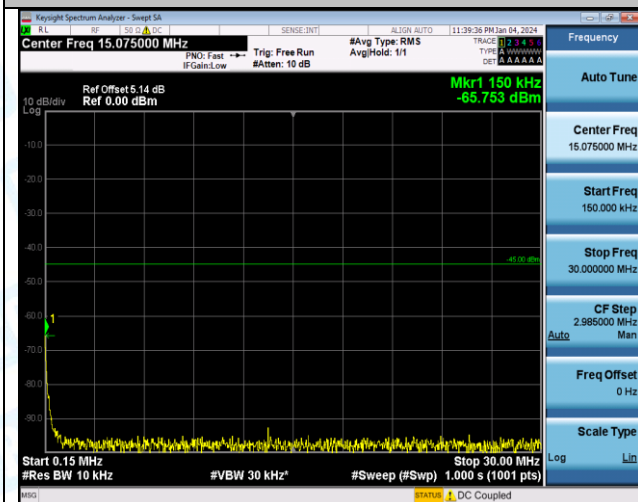

Band7_10MHz_QPSK_21100_1RB#0_0.15~30_0.15~30

Band7_10MHz_QPSK_21100_1RB#0_1000~20000_1000~20000