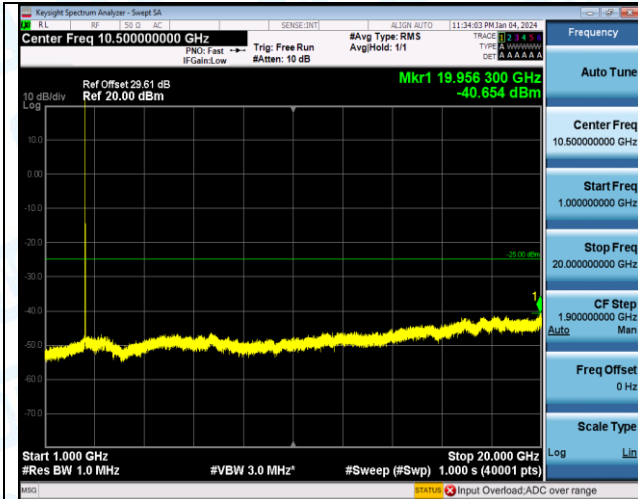

Band7_5MHz_QPSK_21100_1RB#0_1000~20000_1000~20000

Band7_5MHz_16QAM_21100_1RB#0_0.15~30_0.15~30