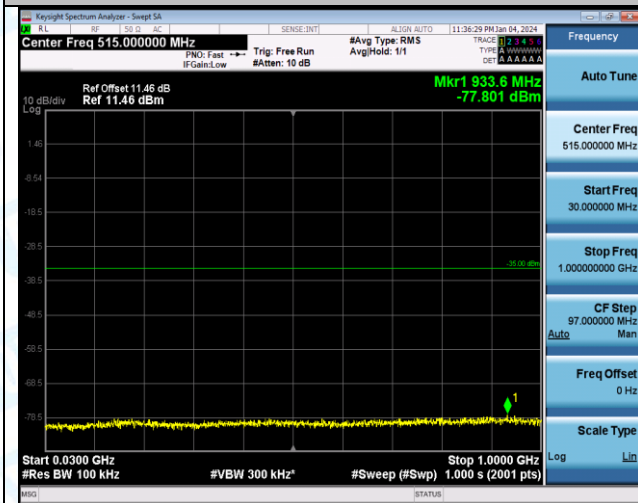

Band7\_5MHz\_QPSK\_21425\_1RB#0\_20000~27000\_20000~27000

Band7\_5MHz\_16QAM\_21425\_1RB#0\_0.15~30\_0.15~30

Band7\_5MHz\_16QAM\_21425\_1RB#0\_30~1000\_30~1000

Band7\_5MHz\_16QAM\_21425\_1RB#0\_1000~20000\_1000~20000