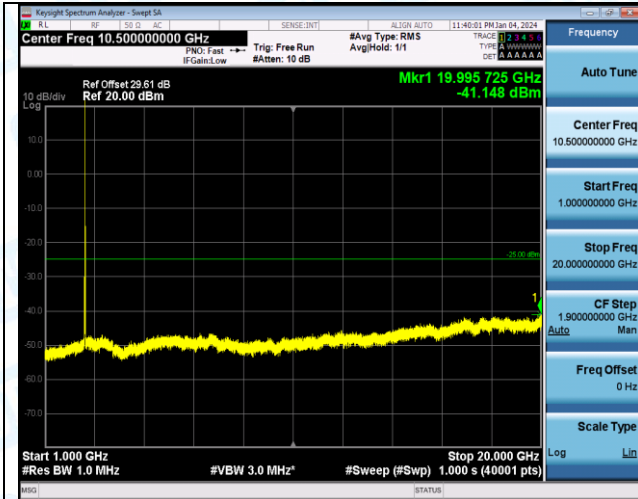

Band7\_10MHz\_QPSK\_21100\_1RB#0\_0.15~30\_0.15~30

Band7\_10MHz\_QPSK\_21100\_1RB#0\_30~1000\_30~1000

Band7\_10MHz\_QPSK\_21100\_1RB#0\_1000~20000\_1000~20000

Band7\_10MHz\_QPSK\_21100\_1RB#0\_20000~27000\_20000~27000