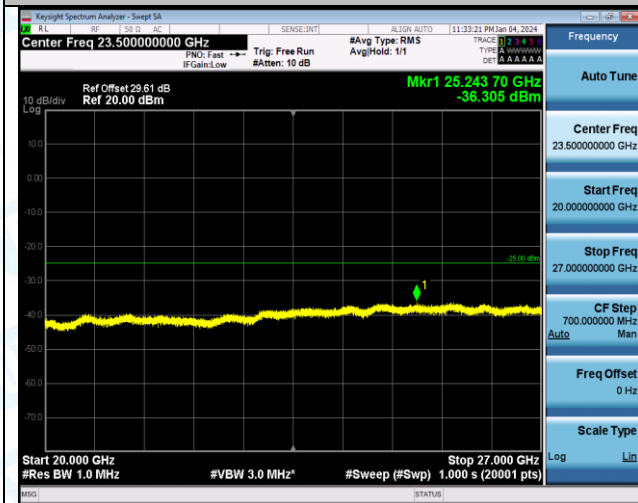

Band7_5MHz_16QAM_20775_1RB#0_20000~27000_20000~27000

Band7_5MHz_QPSK_21100_1RB#0_0.15~30_0.15~30