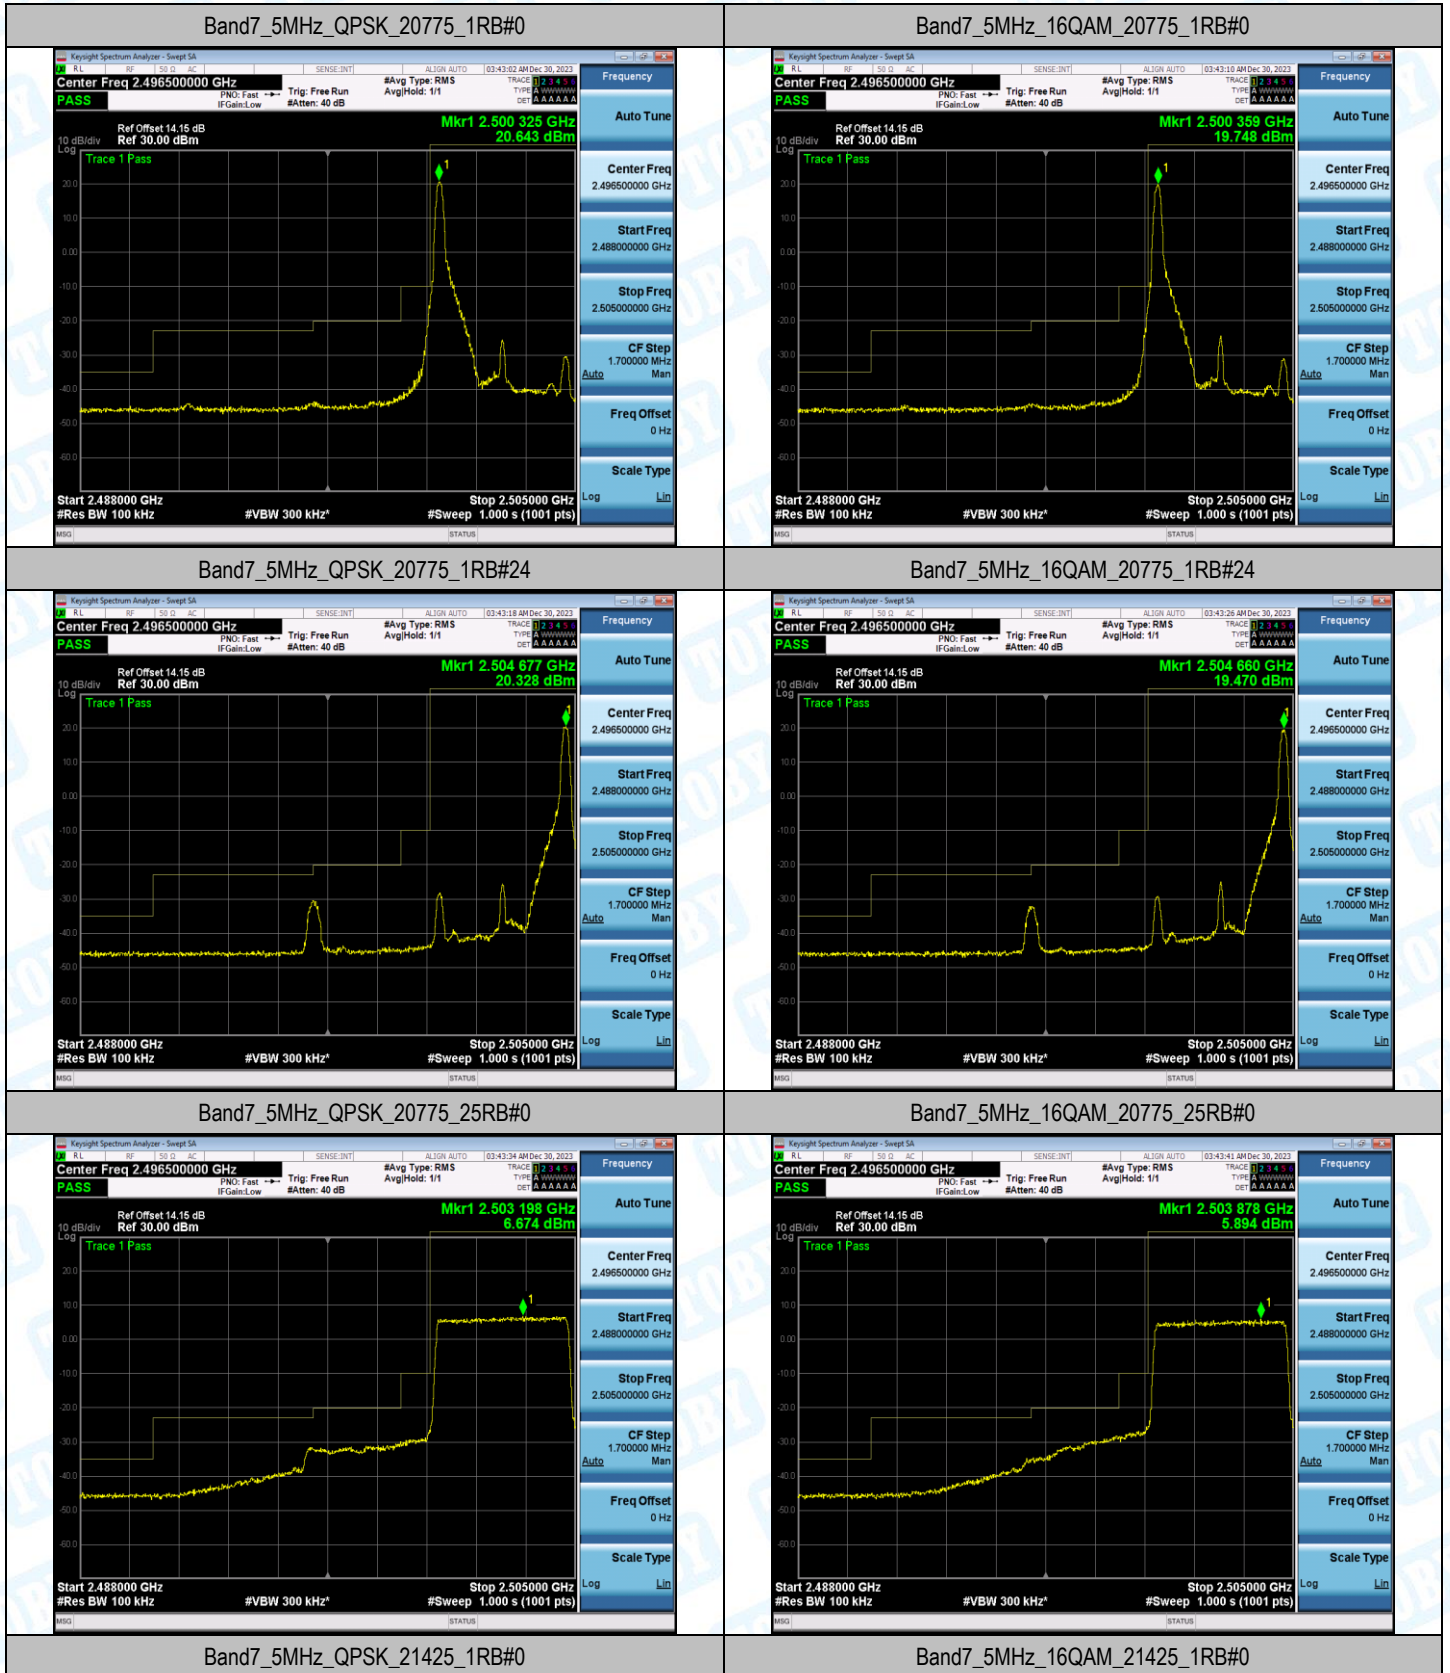

Test Graphs

Band7_5MHz_QPSK_21425_1RB#24

Band7_5MHz_16QAM_21425_1RB#24

Band7_5MHz_QPSK_21425_25RB#0

Band7_5MHz_16QAM_21425_25RB#0

Band7_10MHz_QPSK_20800_1RB#0

Band7_10MHz_16QAM_20800_1RB#0

Band7_10MHz_QPSK_20800_1RB#49

Band7_10MHz_16QAM_20800_1RB#49

Band7_10MHz_QPSK_20800_50RB#0

Band7_10MHz_16QAM_20800_50RB#0

Band7_10MHz_QPSK_21400_1RB#0

Band7_10MHz_16QAM_21400_1RB#0

Band7_10MHz_QPSK_21400_1RB#49

Band7_10MHz_16QAM_21400_1RB#49