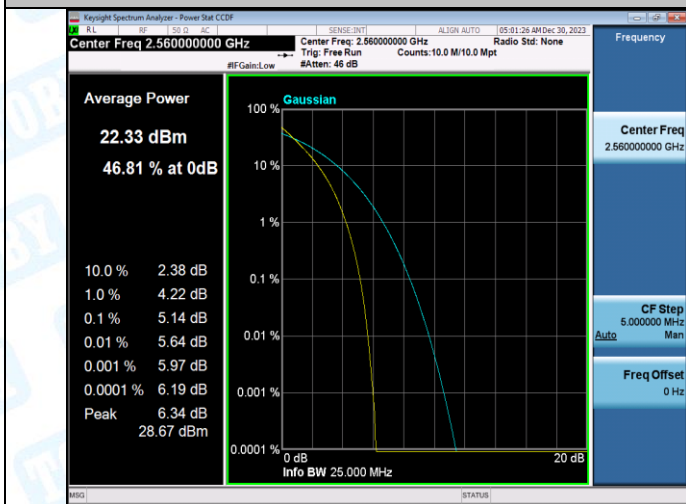

Band7-20MHz-QPSK-21350-1RB#0-PASS

Band7-20MHz-16QAM-21350-1RB#0-PASS

Band7-20MHz-QPSK-21350-100RB#0-PASS

Band7-20MHz-16QAM-21350-100RB#0-PASS

3. 26dB Bandwidth and Occupied Bandwidth

Test Result

Band	Bandwidth	Modulation	Channel	RB Configuration	Occupied Bandwidth (MHz)	26dB Bandwidth (MHz)	Verdict
Band7	5MHz	QPSK	20775	25RB#0	4.4991	4.948	PASS
Band7	5MHz	16QAM	20775	25RB#0	4.4970	4.924	PASS
Band7	5MHz	QPSK	21100	25RB#0	4.4922	4.927	PASS
Band7	5MHz	16QAM	21100	25RB#0	4.4994	4.995	PASS
Band7	5MHz	QPSK	21425	25RB#0	4.5015	4.924	PASS
Band7	5MHz	16QAM	21425	25RB#0	4.5108	4.961	PASS
Band7	10MHz	QPSK	20800	50RB#0	8.9898	9.949	PASS
Band7	10MHz	16QAM	20800	50RB#0	8.9779	9.732	PASS
Band7	10MHz	QPSK	21100	50RB#0	9.0078	9.780	PASS
Band7	10MHz	16QAM	21100	50RB#0	9.0025	9.804	PASS
Band7	10MHz	QPSK	21400	50RB#0	8.9812	9.755	PASS
Band7	10MHz	16QAM	21400	50RB#0	8.9835	9.759	PASS
Band7	15MHz	QPSK	20825	75RB#0	13.452	14.76	PASS
Band7	15MHz	16QAM	20825	75RB#0	13.463	14.61	PASS
Band7	15MHz	QPSK	21100	75RB#0	13.475	14.71	PASS
Band7	15MHz	16QAM	21100	75RB#0	13.509	14.60	PASS
Band7	15MHz	QPSK	21375	75RB#0	13.503	14.72	PASS
Band7	15MHz	16QAM	21375	75RB#0	13.486	14.65	PASS
Band7	20MHz	QPSK	20850	100RB#0	17.918	19.33	PASS
Band7	20MHz	16QAM	20850	100RB#0	17.902	19.32	PASS
Band7	20MHz	QPSK	21100	100RB#0	18.009	19.61	PASS
Band7	20MHz	16QAM	21100	100RB#0	17.984	19.46	PASS
Band7	20MHz	QPSK	21350	100RB#0	17.939	19.37	PASS
Band7	20MHz	16QAM	21350	100RB#0	17.966	19.31	PASS