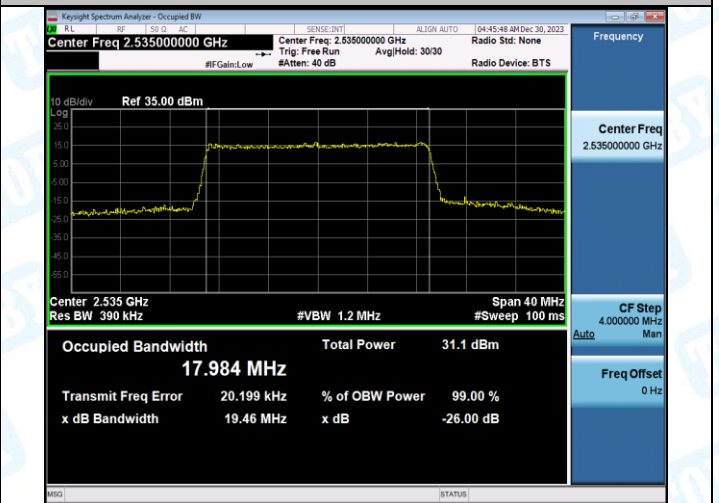

Band7-20MHz-16QAM-21100-100RB#0-PASS

Band7-20MHz-16QAM-21350-100RB#0-PASS