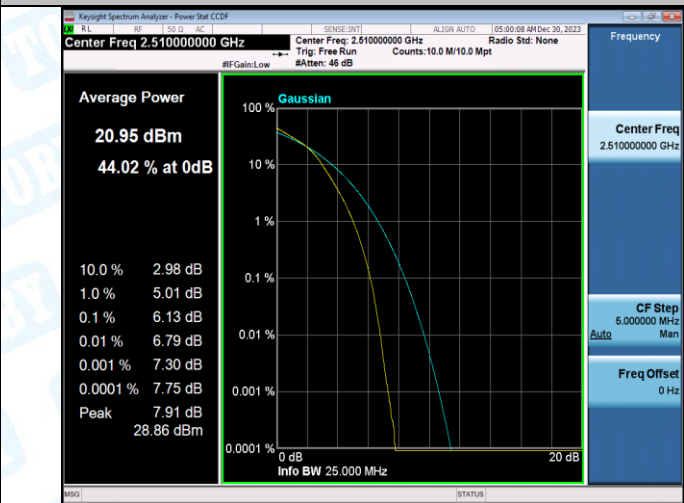

Band7-20MHz-16QAM-20850-100RB#0-PASS

Band7-20MHz-16QAM-21100-1RB#0-PASS