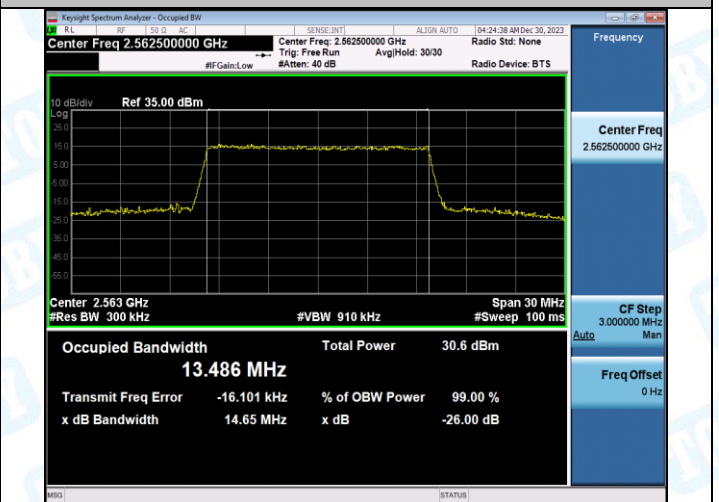

Band7-15MHz-QPSK-21100-75RB#0-PASS

Band7-15MHz-16QAM-21100-75RB#0-PASS

Band7-15MHz-QPSK-21375-75RB#0-PASS

Band7-15MHz-16QAM-21375-75RB#0-PASS

Band7-20MHz-QPSK-20850-100RB#0-PASS

Band7-20MHz-16QAM-20850-100RB#0-PASS