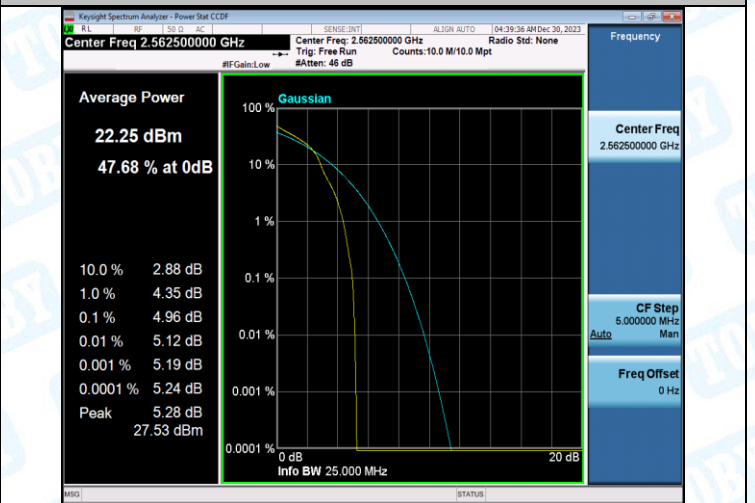

Band7-15MHz-QPSK-21375-1RB#0-PASS

Band7-15MHz-16QAM-21375-1RB#0-PASS

Band7-15MHz-QPSK-21375-75RB#0-PASS

Band7-15MHz-16QAM-21375-75RB#0-PASS

Band7-20MHz-QPSK-20850-1RB#0-PASS

Band7-20MHz-16QAM-20850-1RB#0-PASS