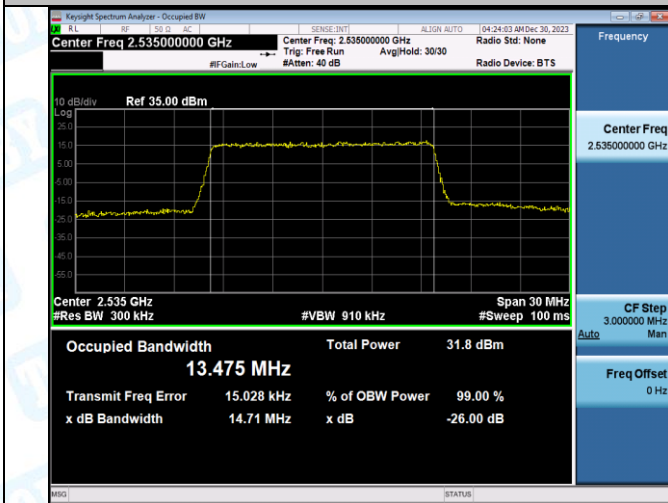

Band7-15MHz-QPSK-21100-75RB#0-PASS

Band7-15MHz-QPSK-21375-75RB#0-PASS