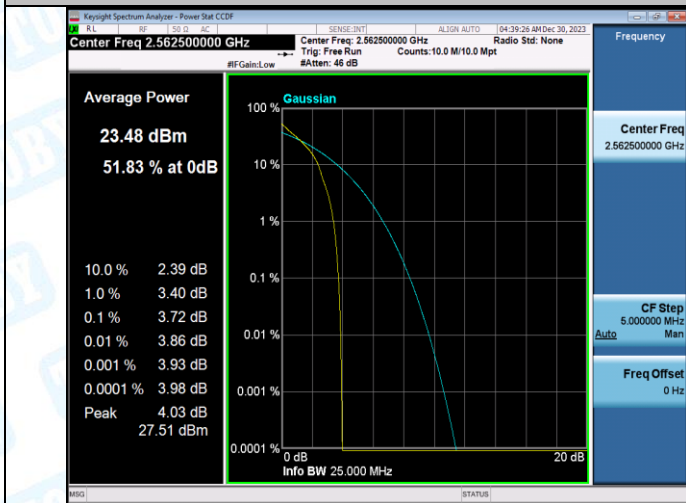

Band7-15MHz-QPSK-21375-1RB#0-PASS

Band7-15MHz-16QAM-21375-1RB#0-PASS

Band7-15MHz-QPSK-21375-75RB#0-PASS

Band7-15MHz-16QAM-21375-75RB#0-PASS

Band7-20MHz-QPSK-20850-1RB#0-PASS

Band7-20MHz-16QAM-20850-1RB#0-PASS