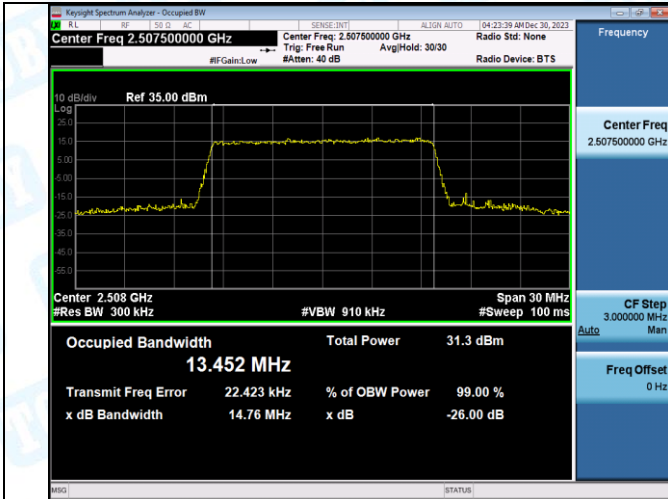

Test Graphs

Band7-10MHz-QPSK-21100-50RB#0-PASS

Band7-10MHz-16QAM-21100-50RB#0-PASS

Band7-10MHz-QPSK-21400-50RB#0-PASS

Band7-10MHz-16QAM-21400-50RB#0-PASS

Band7-15MHz-QPSK-20825-75RB#0-PASS

Band7-15MHz-16QAM-20825-75RB#0-PASS