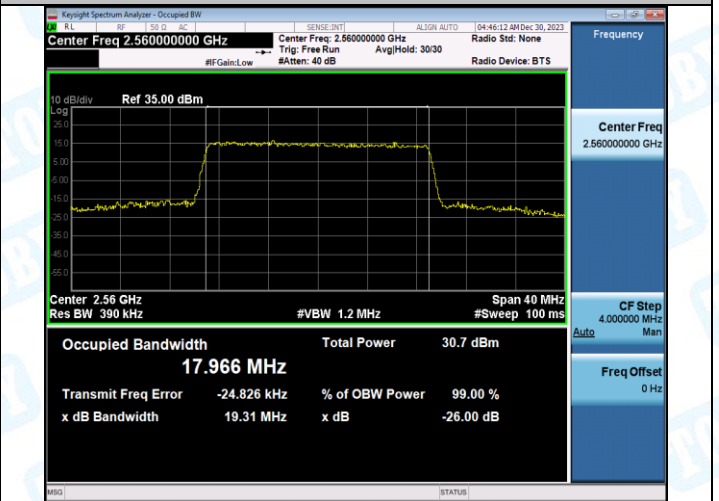

Band7-20MHz-QPSK-21100-100RB#0-PASS

Band7-20MHz-16QAM-21100-100RB#0-PASS

Band7-20MHz-QPSK-21350-100RB#0-PASS

Band7-20MHz-16QAM-21350-100RB#0-PASS

4. Band Edge

Test Result

Band	Bandwidth	Modulation	Channel	RB Configuration	Level_dBm	Margin	Verdict
Band7	5MHz	QPSK	20775	1RB#0	-15.51	5.51	PASS
Band7	5MHz	16QAM	20775	1RB#0	-17.85	7.85	PASS
Band7	5MHz	QPSK	20775	1RB#24	-30.94	7.94	PASS
Band7	5MHz	16QAM	20775	1RB#24	-32.24	9.24	PASS
Band7	5MHz	QPSK	20775	25RB#0	-31.59	8.59	PASS
Band7	5MHz	16QAM	20775	25RB#0	-28.17	8.17	PASS
Band7	5MHz	QPSK	21425	1RB#0	-27.95	7.95	PASS
Band7	5MHz	16QAM	21425	1RB#0	-28.66	8.66	PASS
Band7	5MHz	QPSK	21425	1RB#24	-15.68	5.68	PASS
Band7	5MHz	16QAM	21425	1RB#24	-17.26	7.26	PASS
Band7	5MHz	QPSK	21425	25RB#0	-40.77	5.77	PASS
Band7	5MHz	16QAM	21425	25RB#0	-40.95	5.95	PASS
Band7	10MHz	QPSK	20800	1RB#0	-18.03	8.03	PASS
Band7	10MHz	16QAM	20800	1RB#0	-42.59	10.59	PASS
Band7	10MHz	QPSK	20800	1RB#49	-29.35	9.35	PASS
Band7	10MHz	16QAM	20800	1RB#49	-42.38	10.38	PASS
Band7	10MHz	QPSK	20800	50RB#0	-39.19	7.19	PASS
Band7	10MHz	16QAM	20800	50RB#0	-39.25	7.25	PASS
Band7	10MHz	QPSK	21400	1RB#0	-26.85	6.85	PASS
Band7	10MHz	16QAM	21400	1RB#0	-28.67	8.67	PASS
Band7	10MHz	QPSK	21400	1RB#49	-18.98	8.98	PASS
Band7	10MHz	16QAM	21400	1RB#49	-18.94	8.94	PASS
Band7	10MHz	QPSK	21400	50RB#0	-39.41	7.41	PASS
Band7	10MHz	16QAM	21400	50RB#0	-39.04	7.04	PASS
Band7	15MHz	QPSK	20825	1RB#0	-19.79	9.79	PASS
Band7	15MHz	16QAM	20825	1RB#0	-19.97	9.97	PASS
Band7	15MHz	QPSK	20825	1RB#74	-28.10	9.90	PASS
Band7	15MHz	16QAM	20825	1RB#74	-40.93	10.73	PASS
Band7	15MHz	QPSK	20825	75RB#0	-38.26	8.06	PASS
Band7	15MHz	16QAM	20825	75RB#0	-38.39	8.19	PASS
Band7	15MHz	QPSK	21375	1RB#0	-27.14	8.94	PASS
Band7	15MHz	16QAM	21375	1RB#0	-40.66	10.46	PASS
Band7	15MHz	QPSK	21375	1RB#74	-40.43	10.23	PASS
Band7	15MHz	16QAM	21375	1RB#74	-40.70	10.50	PASS
Band7	15MHz	QPSK	21375	75RB#0	-37.24	7.04	PASS
Band7	15MHz	16QAM	21375	75RB#0	-36.63	6.43	PASS
Band7	20MHz	QPSK	20850	1RB#0	-39.77	10.67	PASS
Band7	20MHz	16QAM	20850	1RB#0	-39.76	10.66	PASS
Band7	20MHz	QPSK	20850	1RB#99	-39.71	10.61	PASS