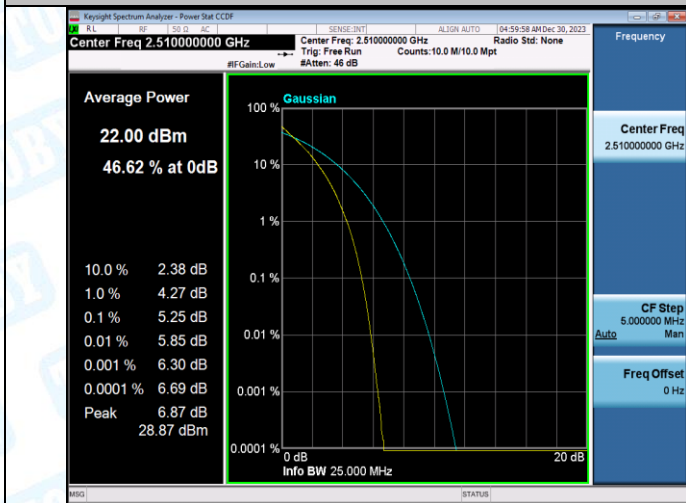

Band7-20MHz-QPSK-20850-100RB#0-PASS

Band7-20MHz-QPSK-21100-1RB#0-PASS