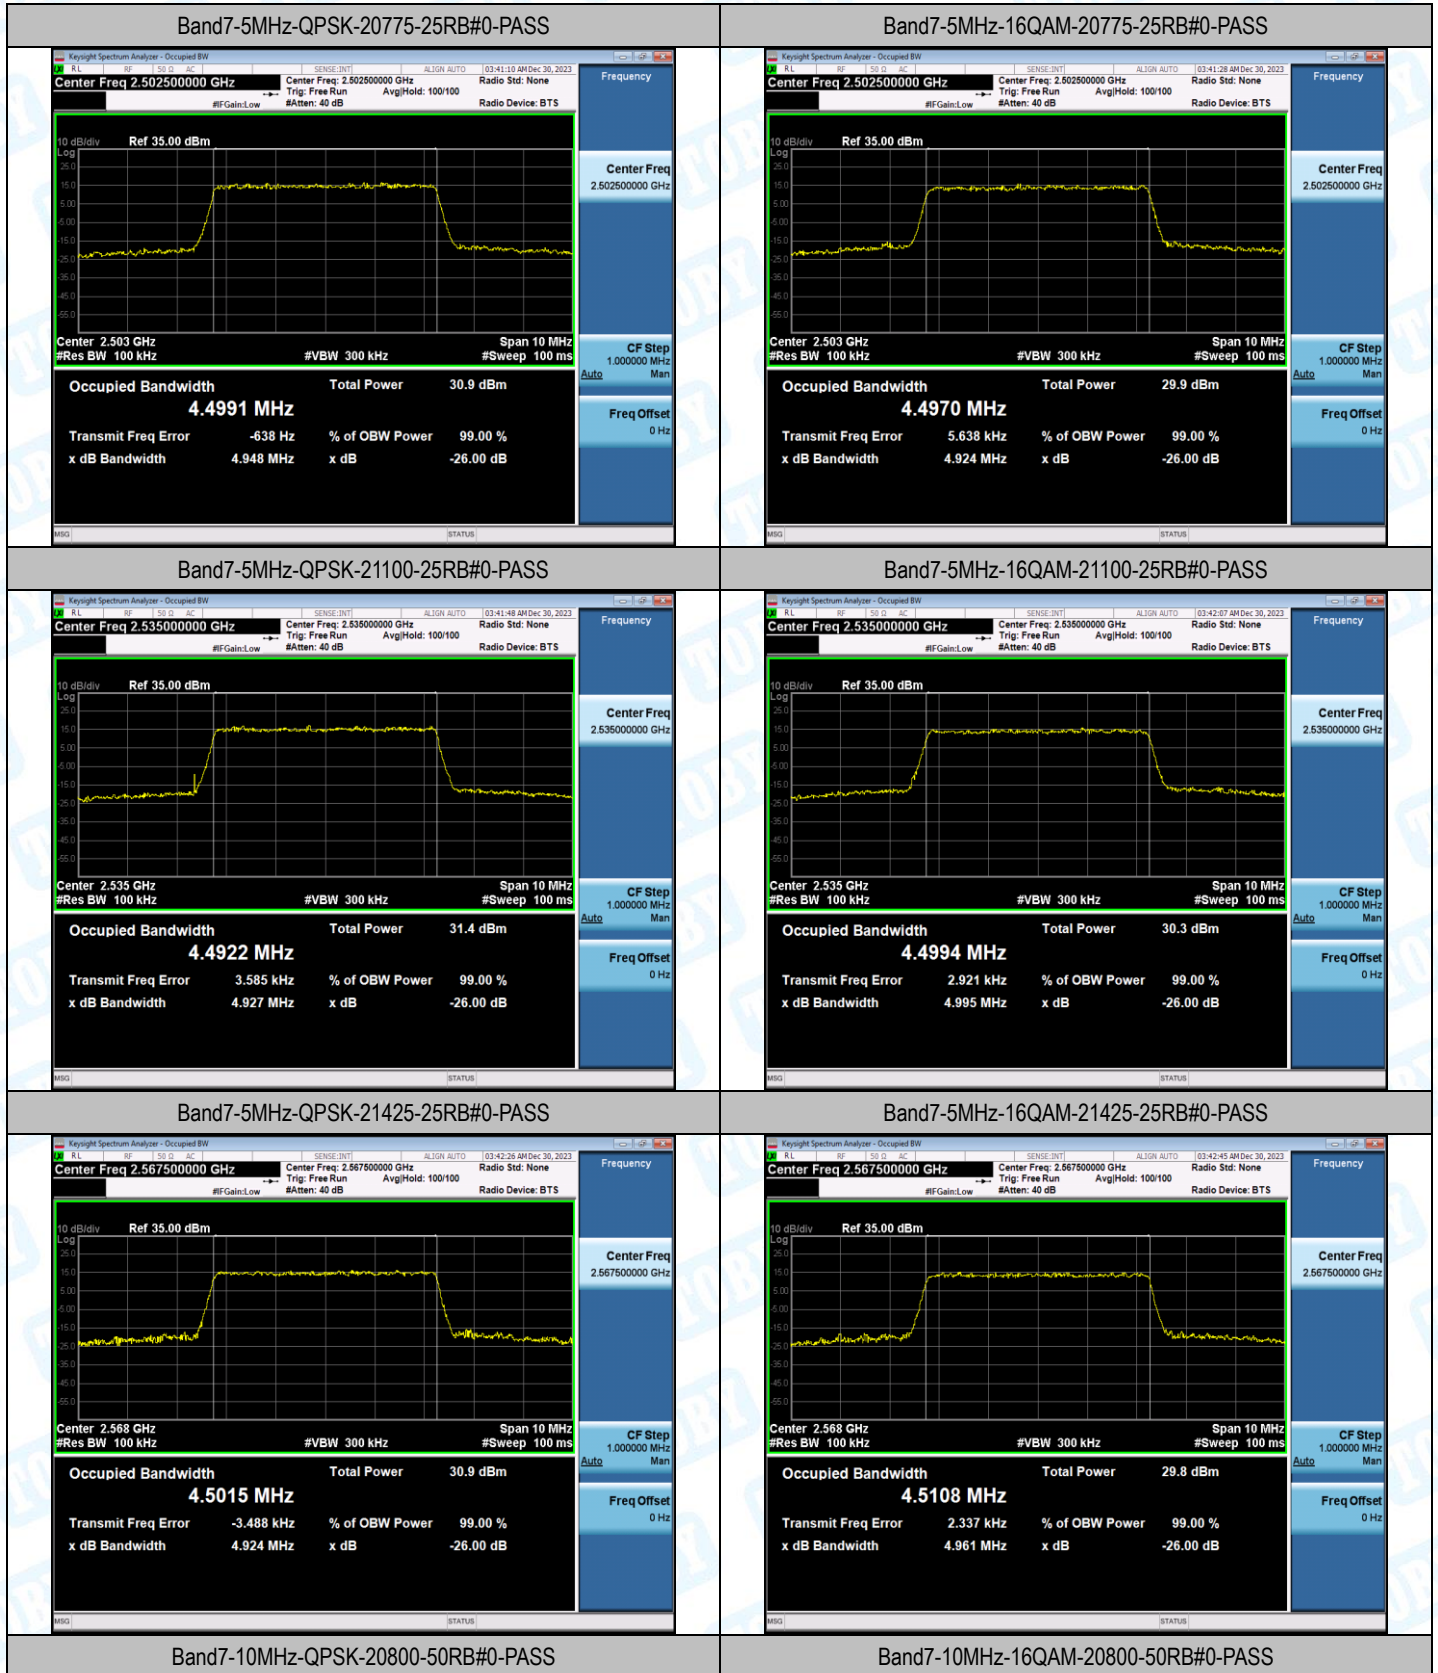

Band7-20MHz-QPSK-20850-100RB#0-PASS

Band7-20MHz-16QAM-20850-100RB#0-PASS

Band7-20MHz-QPSK-21100-1RB#0-PASS

Band7-20MHz-16QAM-21100-1RB#0-PASS

Band7-20MHz-QPSK-21100-100RB#0-PASS

Band7-20MHz-16QAM-21100-100RB#0-PASS

Band7-20MHz-QPSK-21350-1RB#0-PASS

Band7-20MHz-16QAM-21350-1RB#0-PASS

Band7-20MHz-QPSK-21350-100RB#0-PASS

Band7-20MHz-16QAM-21350-100RB#0-PASS

3. 26dB Bandwidth and Occupied Bandwidth

Test Result

Band	Bandwidth	Modulation	Channel	RB Configuration	Occupied Bandwidth (MHz)	26dB Bandwidth (MHz)	Verdict
Band7	5MHz	QPSK	20775	25RB#0	4.4991	4.948	PASS
Band7	5MHz	16QAM	20775	25RB#0	4.4970	4.924	PASS
Band7	5MHz	QPSK	21100	25RB#0	4.4922	4.927	PASS
Band7	5MHz	16QAM	21100	25RB#0	4.4994	4.995	PASS
Band7	5MHz	QPSK	21425	25RB#0	4.5015	4.924	PASS
Band7	5MHz	16QAM	21425	25RB#0	4.5108	4.961	PASS
Band7	10MHz	QPSK	20800	50RB#0	8.9898	9.949	PASS
Band7	10MHz	16QAM	20800	50RB#0	8.9779	9.732	PASS
Band7	10MHz	QPSK	21100	50RB#0	9.0078	9.780	PASS
Band7	10MHz	16QAM	21100	50RB#0	9.0025	9.804	PASS
Band7	10MHz	QPSK	21400	50RB#0	8.9812	9.755	PASS
Band7	10MHz	16QAM	21400	50RB#0	8.9835	9.759	PASS
Band7	15MHz	QPSK	20825	75RB#0	13.452	14.76	PASS
Band7	15MHz	16QAM	20825	75RB#0	13.463	14.61	PASS
Band7	15MHz	QPSK	21100	75RB#0	13.475	14.71	PASS
Band7	15MHz	16QAM	21100	75RB#0	13.509	14.60	PASS
Band7	15MHz	QPSK	21375	75RB#0	13.503	14.72	PASS
Band7	15MHz	16QAM	21375	75RB#0	13.486	14.65	PASS
Band7	20MHz	QPSK	20850	100RB#0	17.918	19.33	PASS
Band7	20MHz	16QAM	20850	100RB#0	17.902	19.32	PASS
Band7	20MHz	QPSK	21100	100RB#0	18.009	19.61	PASS
Band7	20MHz	16QAM	21100	100RB#0	17.984	19.46	PASS
Band7	20MHz	QPSK	21350	100RB#0	17.939	19.37	PASS
Band7	20MHz	16QAM	21350	100RB#0	17.966	19.31	PASS

Test Graphs

Band7-10MHz-QPSK-21100-50RB#0-PASS

Band7-10MHz-16QAM-21100-50RB#0-PASS

Band7-10MHz-QPSK-21400-50RB#0-PASS

Band7-10MHz-16QAM-21400-50RB#0-PASS

Band7-15MHz-QPSK-20825-75RB#0-PASS

Band7-15MHz-16QAM-20825-75RB#0-PASS