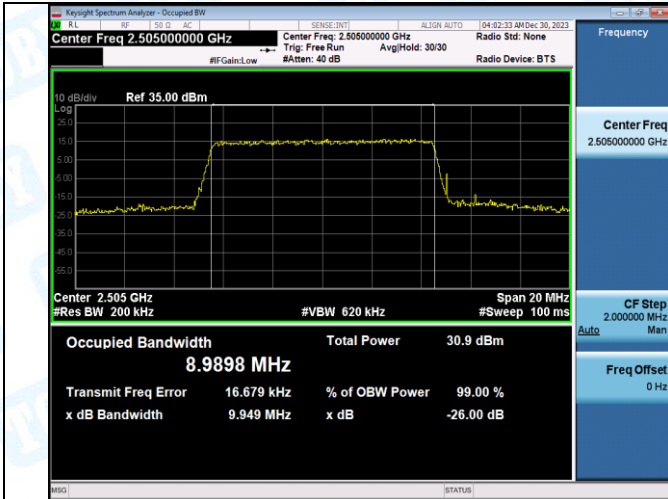

Band7-10MHz-QPSK-21100-50RB#0-PASS