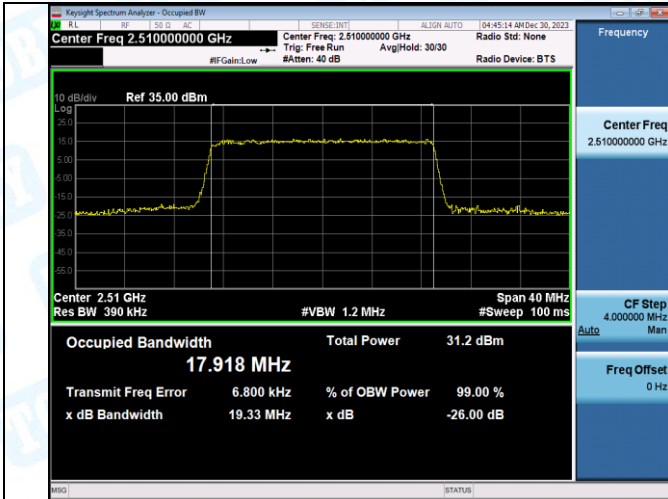

Band7-15MHz-QPSK-21100-75RB#0-PASS

Band7-15MHz-16QAM-21100-75RB#0-PASS

Band7-15MHz-QPSK-21375-75RB#0-PASS

Band7-15MHz-16QAM-21375-75RB#0-PASS

Band7-20MHz-QPSK-20850-100RB#0-PASS

Band7-20MHz-16QAM-20850-100RB#0-PASS