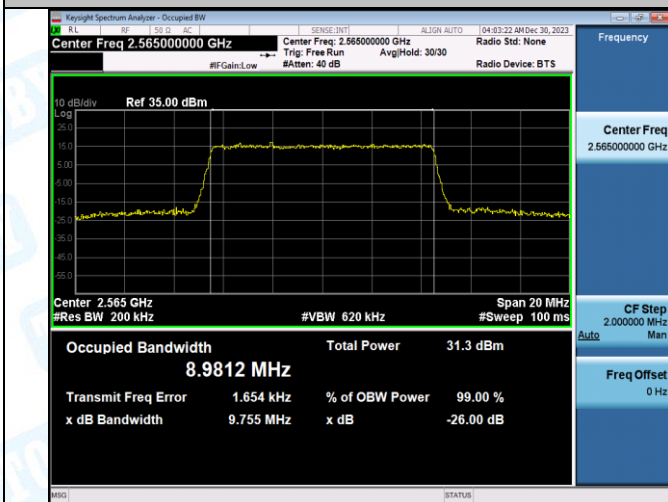

Test Graphs

Band7-10MHz-QPSK-21100-50RB#0-PASS

Band7-10MHz-16QAM-21100-50RB#0-PASS

Band7-10MHz-QPSK-21400-50RB#0-PASS

Band7-10MHz-16QAM-21400-50RB#0-PASS

Band7-15MHz-QPSK-20825-75RB#0-PASS

Band7-15MHz-16QAM-20825-75RB#0-PASS