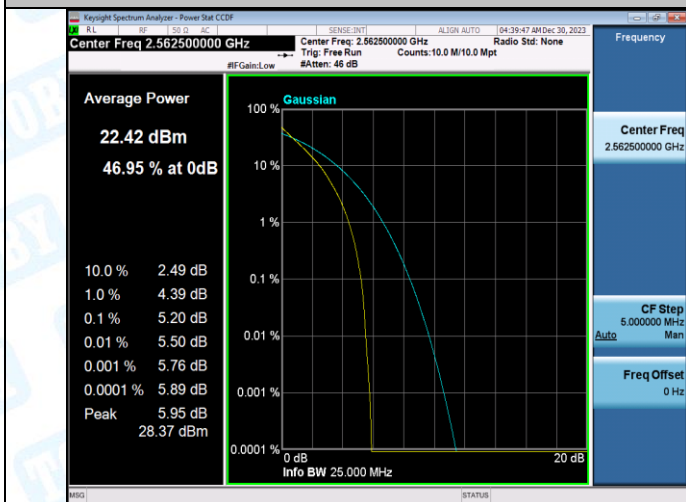

Band7-15MHz-QPSK-21375-1RB#0-PASS

Band7-15MHz-16QAM-21375-1RB#0-PASS

Band7-15MHz-QPSK-21375-75RB#0-PASS

Band7-15MHz-16QAM-21375-75RB#0-PASS

Band7-20MHz-QPSK-20850-1RB#0-PASS

Band7-20MHz-16QAM-20850-1RB#0-PASS