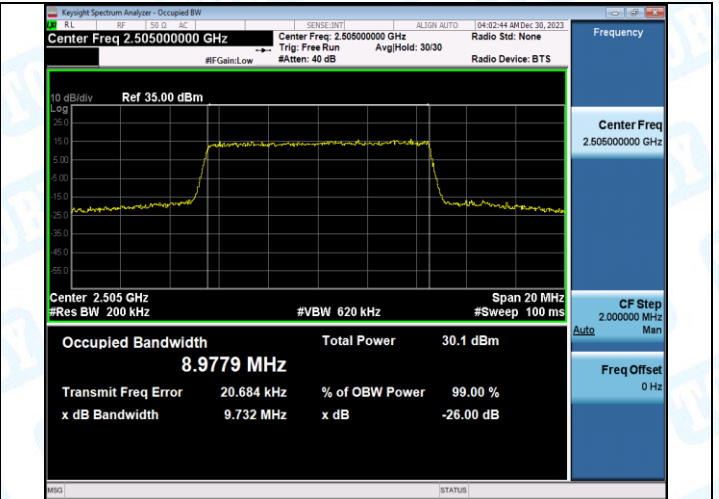

Band7-10MHz-16QAM-21100-50RB#0-PASS