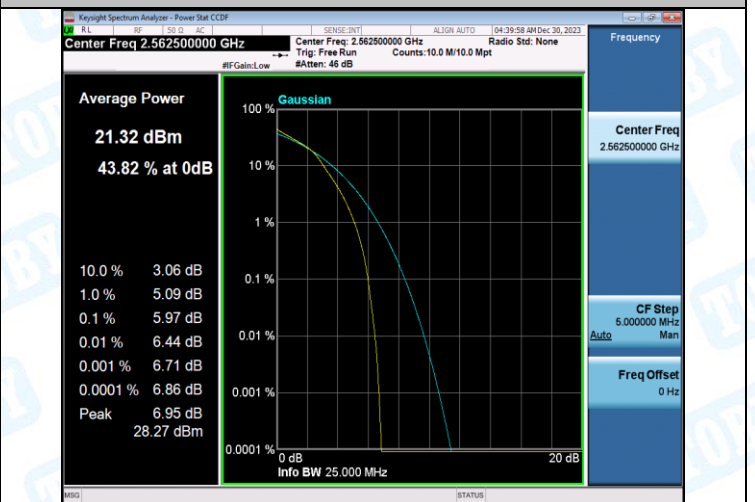

Band7-15MHz-QPSK-21375-1RB#0-PASS

Band7-15MHz-16QAM-21375-1RB#0-PASS

Band7-15MHz-QPSK-21375-75RB#0-PASS

Band7-15MHz-16QAM-21375-75RB#0-PASS

Band7-20MHz-QPSK-20850-1RB#0-PASS

Band7-20MHz-16QAM-20850-1RB#0-PASS