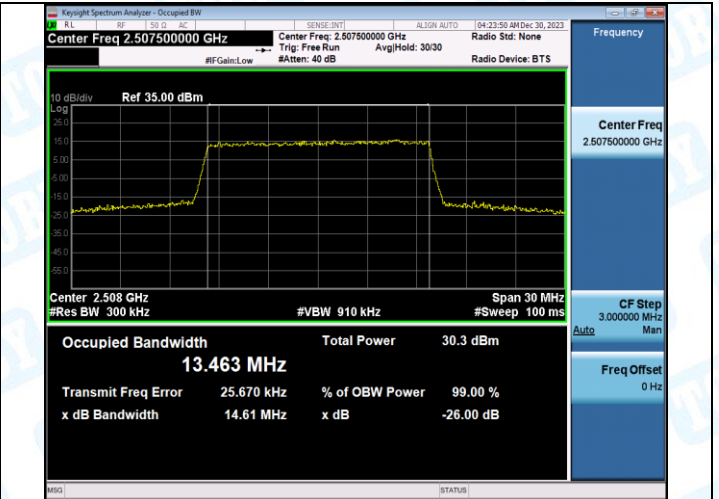

Band7-15MHz-16QAM-20825-75RB#0-PASS

Band7-15MHz-16QAM-21100-75RB#0-PASS