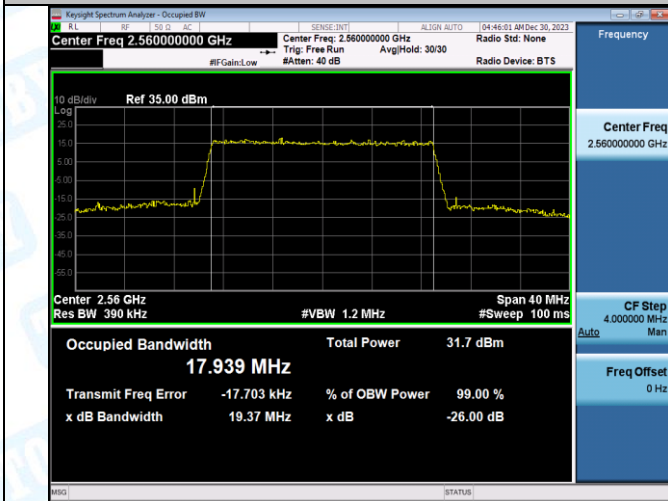

Band7-20MHz-QPSK-21100-100RB#0-PASS

Band7-20MHz-16QAM-21100-100RB#0-PASS

Band7-20MHz-QPSK-21350-100RB#0-PASS

Band7-20MHz-16QAM-21350-100RB#0-PASS

4. Band Edge

Test Result

Band	Bandwidth	Modulation	Channel	RB Configuration	Level_dBm	Margin	Verdict
Band7	5MHz	QPSK	20775	1RB#0	-15.51	5.51	PASS
Band7	5MHz	16QAM	20775	1RB#0	-17.85	7.85	PASS
Band7	5MHz	QPSK	20775	1RB#24	-30.94	7.94	PASS
Band7	5MHz	16QAM	20775	1RB#24	-32.24	9.24	PASS
Band7	5MHz	QPSK	20775	25RB#0	-31.59	8.59	PASS
Band7	5MHz	16QAM	20775	25RB#0	-28.17	8.17	PASS
Band7	5MHz	QPSK	21425	1RB#0	-27.95	7.95	PASS
Band7	5MHz	16QAM	21425	1RB#0	-28.66	8.66	PASS
Band7	5MHz	QPSK	21425	1RB#24	-15.68	5.68	PASS
Band7	5MHz	16QAM	21425	1RB#24	-17.26	7.26	PASS
Band7	5MHz	QPSK	21425	25RB#0	-40.77	5.77	PASS
Band7	5MHz	16QAM	21425	25RB#0	-40.95	5.95	PASS
Band7	10MHz	QPSK	20800	1RB#0	-18.03	8.03	PASS
Band7	10MHz	16QAM	20800	1RB#0	-42.59	10.59	PASS
Band7	10MHz	QPSK	20800	1RB#49	-29.35	9.35	PASS
Band7	10MHz	16QAM	20800	1RB#49	-42.38	10.38	PASS
Band7	10MHz	QPSK	20800	50RB#0	-39.19	7.19	PASS
Band7	10MHz	16QAM	20800	50RB#0	-39.25	7.25	PASS
Band7	10MHz	QPSK	21400	1RB#0	-26.85	6.85	PASS
Band7	10MHz	16QAM	21400	1RB#0	-28.67	8.67	PASS
Band7	10MHz	QPSK	21400	1RB#49	-18.98	8.98	PASS
Band7	10MHz	16QAM	21400	1RB#49	-18.94	8.94	PASS
Band7	10MHz	QPSK	21400	50RB#0	-39.41	7.41	PASS
Band7	10MHz	16QAM	21400	50RB#0	-39.04	7.04	PASS
Band7	15MHz	QPSK	20825	1RB#0	-19.79	9.79	PASS
Band7	15MHz	16QAM	20825	1RB#0	-19.97	9.97	PASS
Band7	15MHz	QPSK	20825	1RB#74	-28.10	9.90	PASS
Band7	15MHz	16QAM	20825	1RB#74	-40.93	10.73	PASS
Band7	15MHz	QPSK	20825	75RB#0	-38.26	8.06	PASS
Band7	15MHz	16QAM	20825	75RB#0	-38.39	8.19	PASS
Band7	15MHz	QPSK	21375	1RB#0	-27.14	8.94	PASS
Band7	15MHz	16QAM	21375	1RB#0	-40.66	10.46	PASS
Band7	15MHz	QPSK	21375	1RB#74	-40.43	10.23	PASS
Band7	15MHz	16QAM	21375	1RB#74	-40.70	10.50	PASS
Band7	15MHz	QPSK	21375	75RB#0	-37.24	7.04	PASS
Band7	15MHz	16QAM	21375	75RB#0	-36.63	6.43	PASS
Band7	20MHz	QPSK	20850	1RB#0	-39.77	10.67	PASS
Band7	20MHz	16QAM	20850	1RB#0	-39.76	10.66	PASS
Band7	20MHz	QPSK	20850	1RB#99	-39.71	10.61	PASS