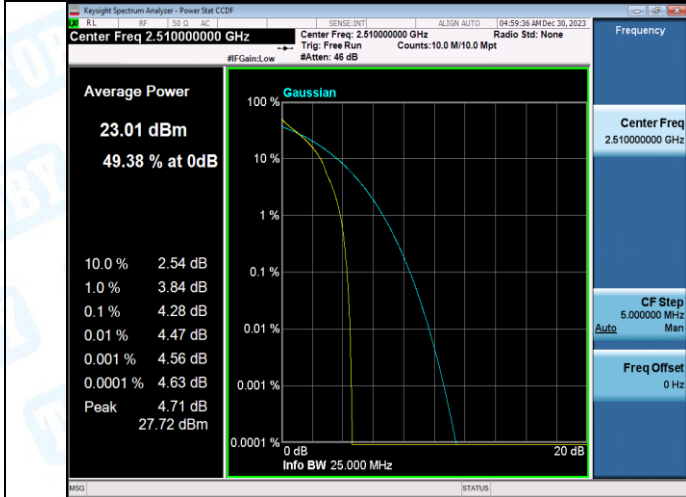

Band7-15MHz-QPSK-21375-1RB#0-PASS

Band7-15MHz-16QAM-21375-1RB#0-PASS

Band7-15MHz-QPSK-21375-75RB#0-PASS

Band7-15MHz-16QAM-21375-75RB#0-PASS

Band7-20MHz-QPSK-20850-1RB#0-PASS

Band7-20MHz-16QAM-20850-1RB#0-PASS