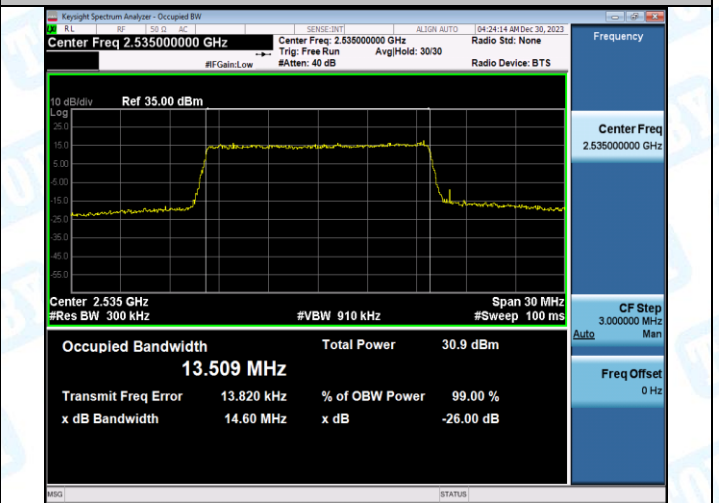

Band7-15MHz-16QAM-21100-75RB#0-PASS

Band7-15MHz-16QAM-21375-75RB#0-PASS