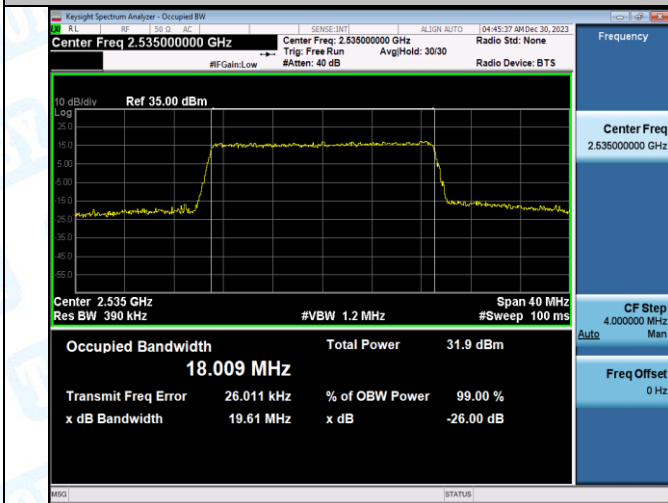

Band7-20MHz-QPSK-21100-100RB#0-PASS

Band7-20MHz-QPSK-21350-100RB#0-PASS