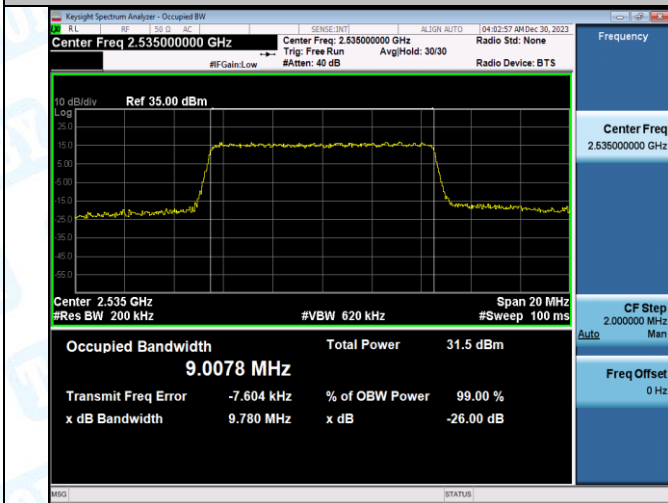

Test Graphs

Band7-10MHz-QPSK-21100-50RB#0-PASS

Band7-10MHz-16QAM-21100-50RB#0-PASS

Band7-10MHz-QPSK-21400-50RB#0-PASS

Band7-10MHz-16QAM-21400-50RB#0-PASS

Band7-15MHz-QPSK-20825-75RB#0-PASS

Band7-15MHz-16QAM-20825-75RB#0-PASS