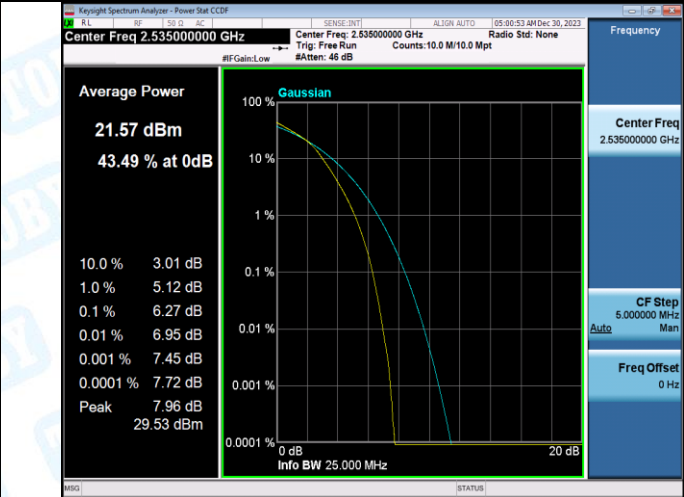

Band7-20MHz-QPSK-21350-1RB#0-PASS

Band7-20MHz-16QAM-21350-1RB#0-PASS

Band7-20MHz-QPSK-21350-100RB#0-PASS

Band7-20MHz-16QAM-21350-100RB#0-PASS

3. 26dB Bandwidth and Occupied Bandwidth

Test Result

Band	Bandwidth	Modulation	Channel	RB Configuration	Occupied Bandwidth (MHz)	26dB Bandwidth (MHz)	Verdict
Band7	5MHz	QPSK	20775	25RB#0	4.4991	4.948	PASS
Band7	5MHz	16QAM	20775	25RB#0	4.4970	4.924	PASS
Band7	5MHz	QPSK	21100	25RB#0	4.4922	4.927	PASS
Band7	5MHz	16QAM	21100	25RB#0	4.4994	4.995	PASS
Band7	5MHz	QPSK	21425	25RB#0	4.5015	4.924	PASS
Band7	5MHz	16QAM	21425	25RB#0	4.5108	4.961	PASS
Band7	10MHz	QPSK	20800	50RB#0	8.9898	9.949	PASS
Band7	10MHz	16QAM	20800	50RB#0	8.9779	9.732	PASS
Band7	10MHz	QPSK	21100	50RB#0	9.0078	9.780	PASS
Band7	10MHz	16QAM	21100	50RB#0	9.0025	9.804	PASS
Band7	10MHz	QPSK	21400	50RB#0	8.9812	9.755	PASS
Band7	10MHz	16QAM	21400	50RB#0	8.9835	9.759	PASS
Band7	15MHz	QPSK	20825	75RB#0	13.452	14.76	PASS
Band7	15MHz	16QAM	20825	75RB#0	13.463	14.61	PASS
Band7	15MHz	QPSK	21100	75RB#0	13.475	14.71	PASS
Band7	15MHz	16QAM	21100	75RB#0	13.509	14.60	PASS
Band7	15MHz	QPSK	21375	75RB#0	13.503	14.72	PASS
Band7	15MHz	16QAM	21375	75RB#0	13.486	14.65	PASS
Band7	20MHz	QPSK	20850	100RB#0	17.918	19.33	PASS
Band7	20MHz	16QAM	20850	100RB#0	17.902	19.32	PASS
Band7	20MHz	QPSK	21100	100RB#0	18.009	19.61	PASS
Band7	20MHz	16QAM	21100	100RB#0	17.984	19.46	PASS
Band7	20MHz	QPSK	21350	100RB#0	17.939	19.37	PASS
Band7	20MHz	16QAM	21350	100RB#0	17.966	19.31	PASS