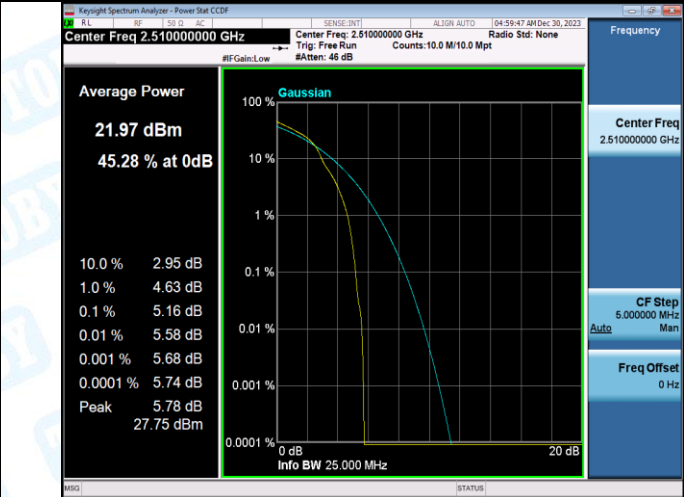

Band7-20MHz-16QAM-20850-1RB#0-PASS

Band7-20MHz-16QAM-20850-100RB#0-PASS