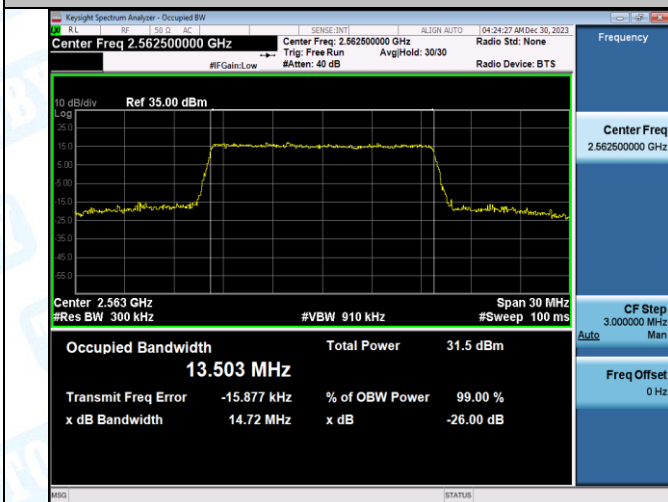

Band7-15MHz-QPSK-21100-75RB#0-PASS

Band7-15MHz-16QAM-21100-75RB#0-PASS

Band7-15MHz-QPSK-21375-75RB#0-PASS

Band7-15MHz-16QAM-21375-75RB#0-PASS

Band7-20MHz-QPSK-20850-100RB#0-PASS

Band7-20MHz-16QAM-20850-100RB#0-PASS