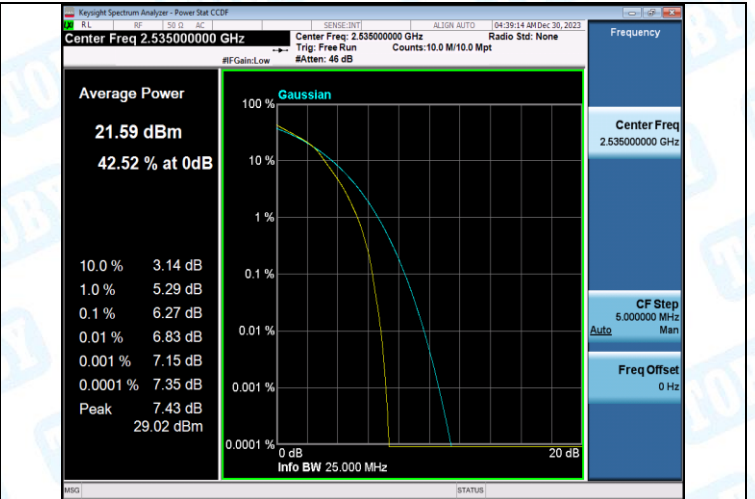

Band7-15MHz-QPSK-21375-1RB#0-PASS

Band7-15MHz-16QAM-21375-1RB#0-PASS

Band7-15MHz-QPSK-21375-75RB#0-PASS

Band7-15MHz-16QAM-21375-75RB#0-PASS

Band7-20MHz-QPSK-20850-1RB#0-PASS

Band7-20MHz-16QAM-20850-1RB#0-PASS