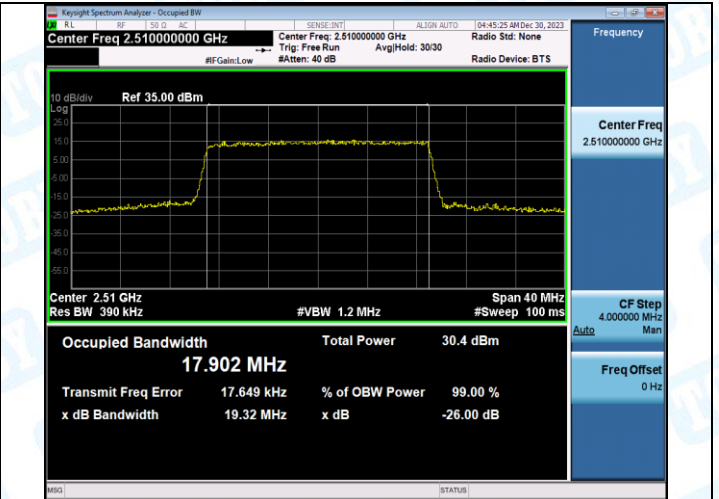

Band7-20MHz-16QAM-20850-100RB#0-PASS

Band7-20MHz-16QAM-21100-100RB#0-PASS