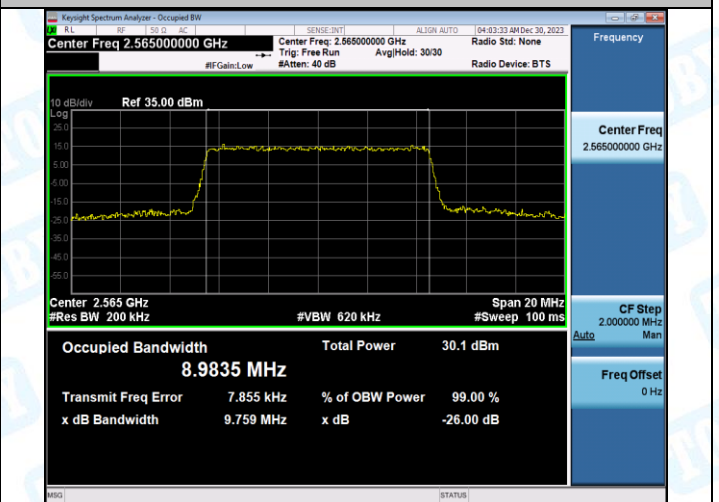

Test Graphs

Band7-10MHz-QPSK-21100-50RB#0-PASS

Band7-10MHz-16QAM-21100-50RB#0-PASS

Band7-10MHz-QPSK-21400-50RB#0-PASS

Band7-10MHz-16QAM-21400-50RB#0-PASS

Band7-15MHz-QPSK-20825-75RB#0-PASS

Band7-15MHz-16QAM-20825-75RB#0-PASS