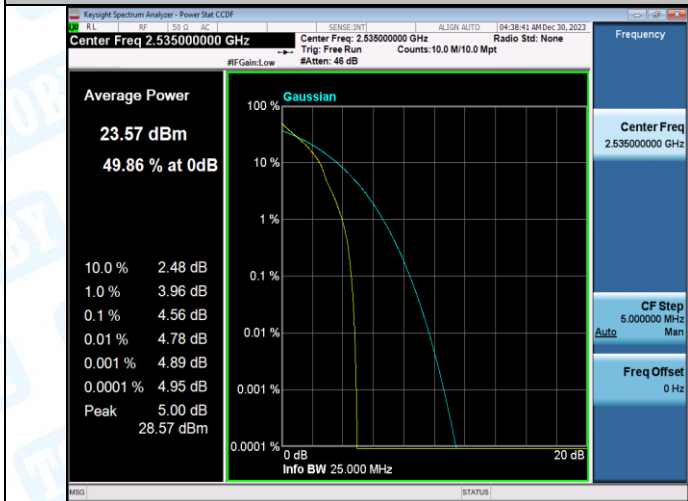

Band7-15MHz-QPSK-21100-1RB#0-PASS

Band7-15MHz-QPSK-21100-75RB#0-PASS