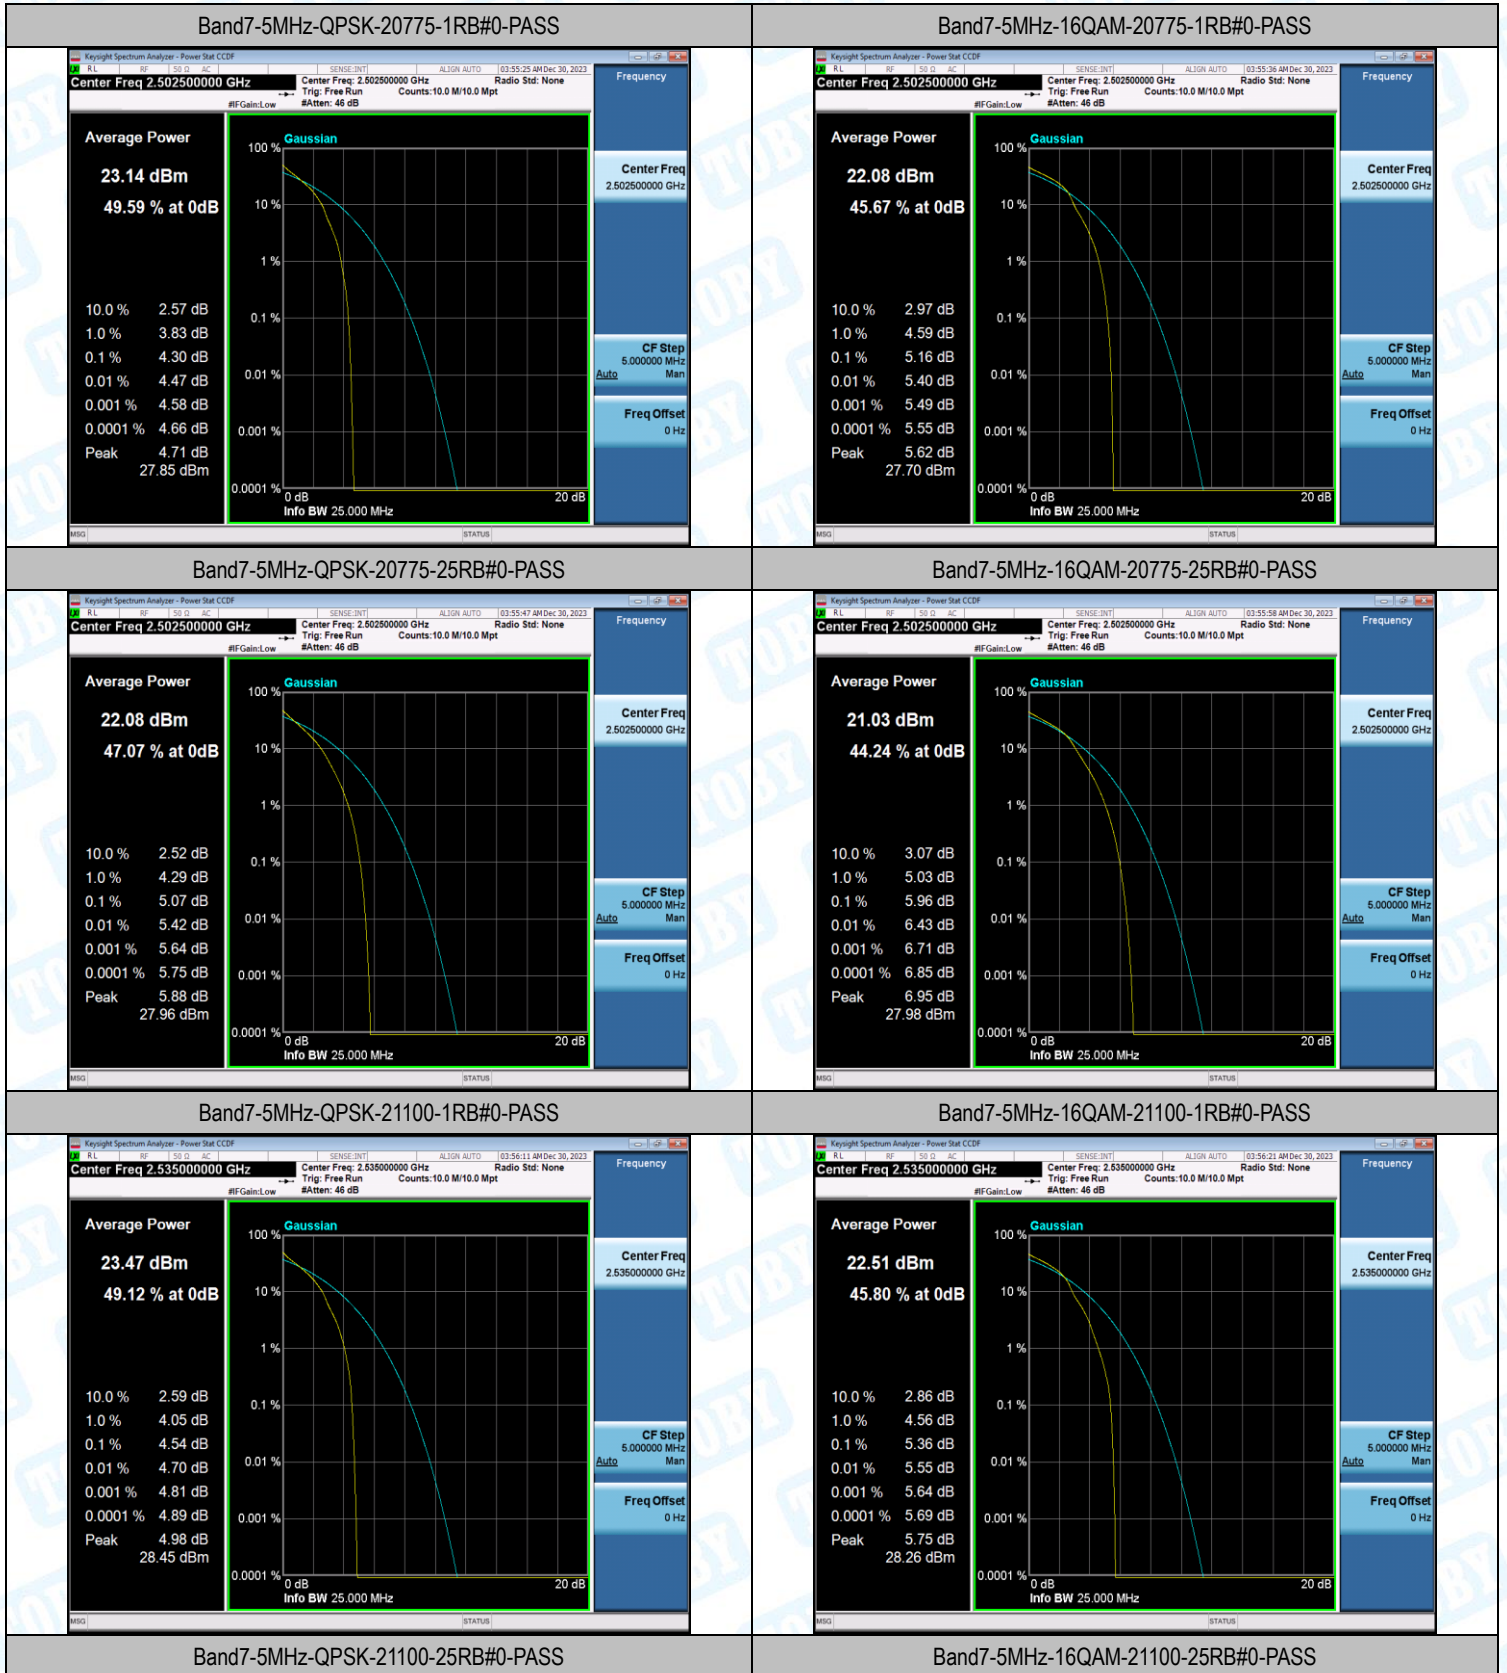

Test Graphs