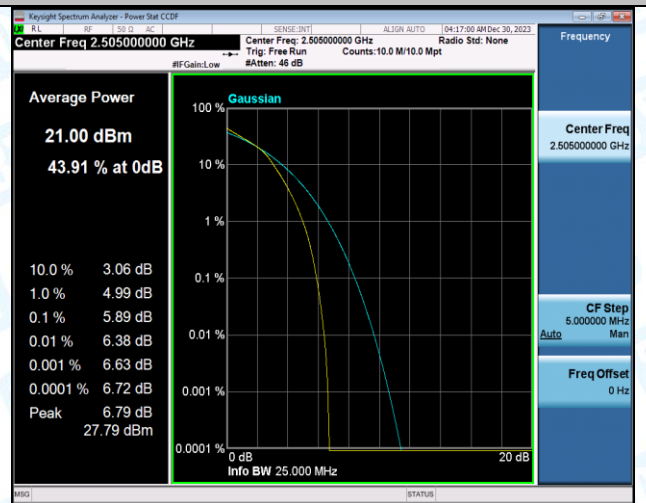

Band7-10MHz-16QAM-20800-50RB#0-PASS

Band7-10MHz-16QAM-21100-1RB#0-PASS