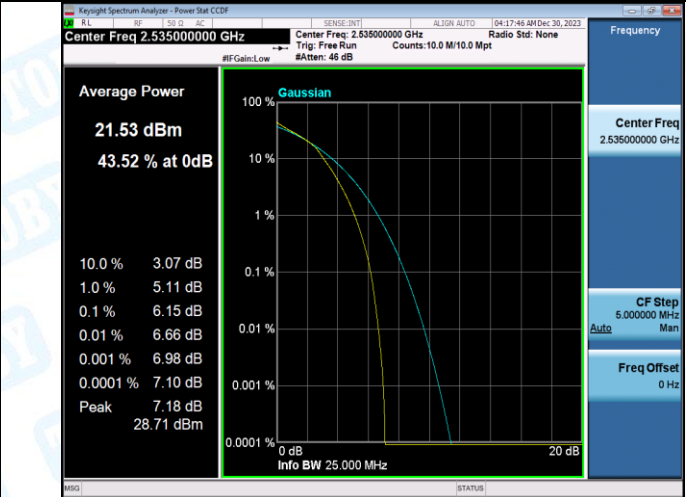

Band7-10MHz-16QAM-21100-50RB#0-PASS

Band7-10MHz-16QAM-21400-1RB#0-PASS