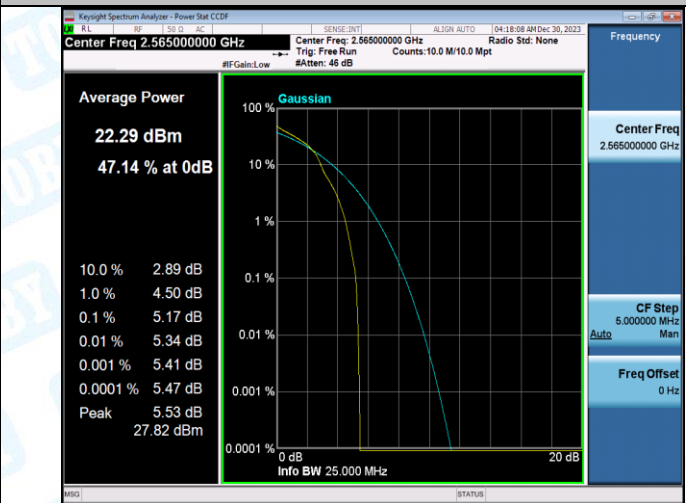

Band7-10MHz-16QAM-21400-1RB#0-PASS

Band7-10MHz-16QAM-21400-50RB#0-PASS