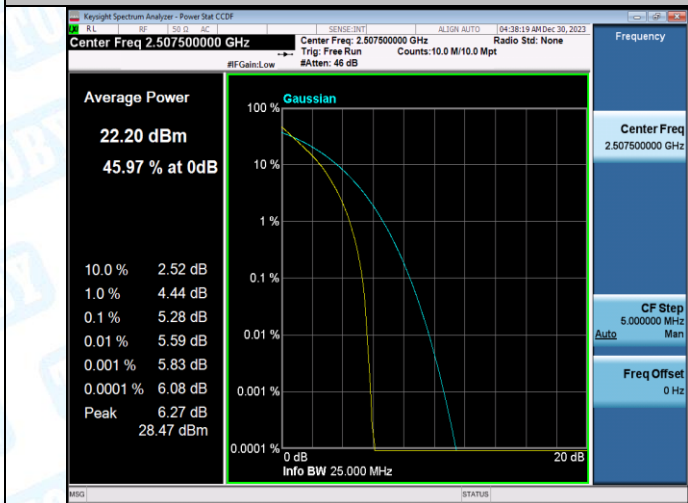

Band7-15MHz-QPSK-20825-75RB#0-PASS

Band7-15MHz-QPSK-21100-1RB#0-PASS