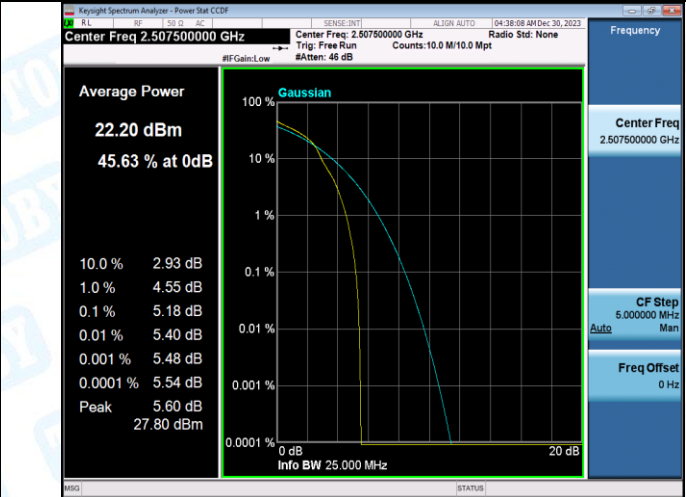

Band7-15MHz-16QAM-20825-1RB#0-PASS

Band7-15MHz-16QAM-20825-75RB#0-PASS