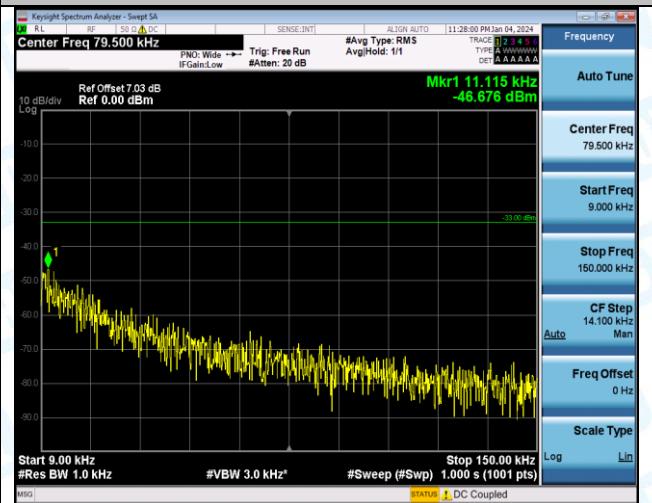

Band5_10MHz_16QAM_20525_1RB#0_0.009~0.15_0.009~0.15

Band5_10MHz_16QAM_20525_1RB#0_30~1000_30~1000