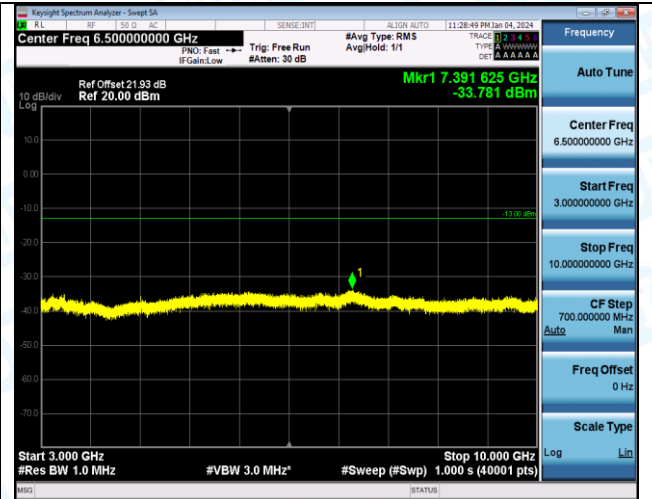

Band5_10MHz_16QAM_20525_1RB#0_3000~10000_3000~10000

Band5_10MHz_QPSK_20600_1RB#0_0.15~30_0.15~30