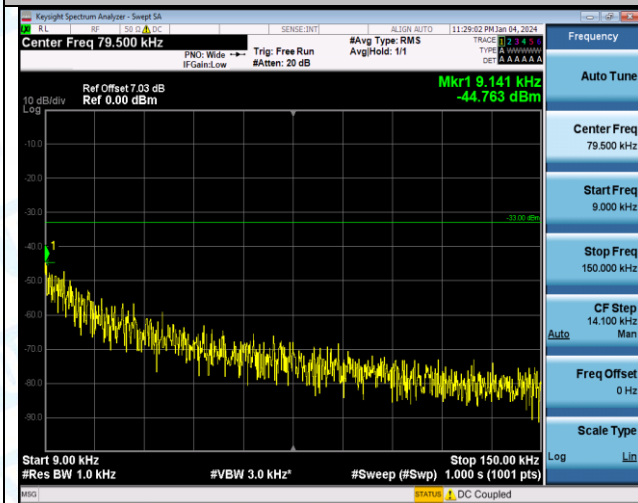

Band5\_10MHz\_16QAM\_20525\_1RB#0\_1000~3000\_1000~3000

Band5\_10MHz\_16QAM\_20525\_1RB#0\_3000~10000\_3000~10000

Band5\_10MHz\_QPSK\_20600\_1RB#0\_0.009~0.15\_0.009~0.15

Band5\_10MHz\_QPSK\_20600\_1RB#0\_0.15~30\_0.15~30