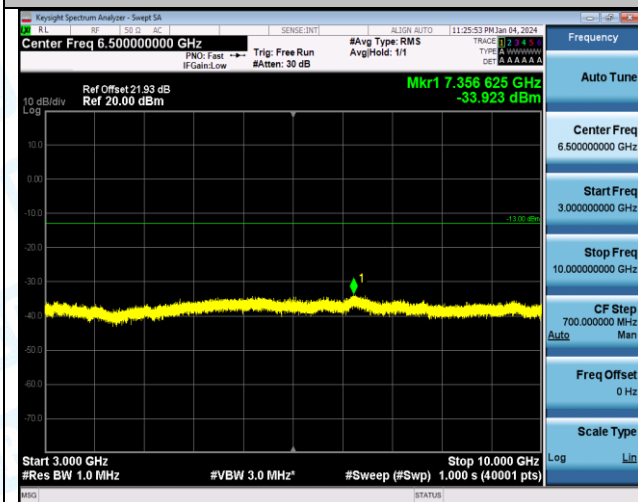

Band5\_10MHz\_QPSK\_20450\_1RB#0\_30~1000\_30~1000

Band5\_10MHz\_QPSK\_20450\_1RB#0\_1000~3000\_1000~3000

Band5\_10MHz\_QPSK\_20450\_1RB#0\_3000~10000\_3000~10000

Band5\_10MHz\_16QAM\_20450\_1RB#0\_0.009~0.15\_0.009~0.15

Band5\_10MHz\_16QAM\_20450\_1RB#0\_0.15~30\_0.15~30

Band5\_10MHz\_16QAM\_20450\_1RB#0\_30~1000\_30~1000

Band5\_10MHz\_16QAM\_20450\_1RB#0\_1000~3000\_1000~3000

Band5\_10MHz\_16QAM\_20450\_1RB#0\_3000~10000\_3000~10000