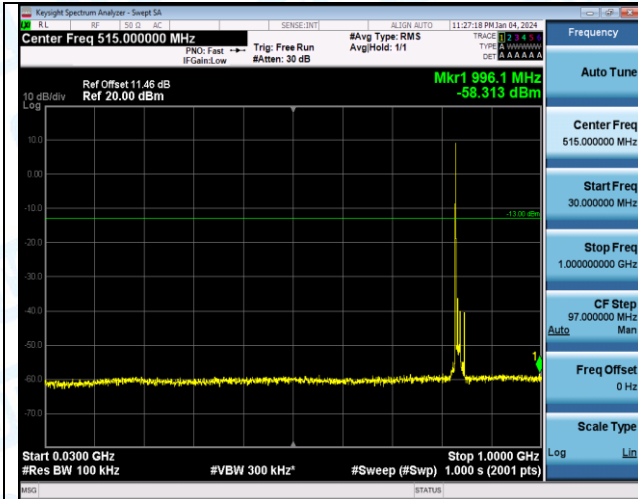

Band5\_10MHz\_QPSK\_20525\_1RB#0\_0.009~0.15\_0.009~0.15

Band5\_10MHz\_QPSK\_20525\_1RB#0\_0.15~30\_0.15~30

Band5\_10MHz\_QPSK\_20525\_1RB#0\_30~1000\_30~1000

Band5\_10MHz\_QPSK\_20525\_1RB#0\_1000~3000\_1000~3000