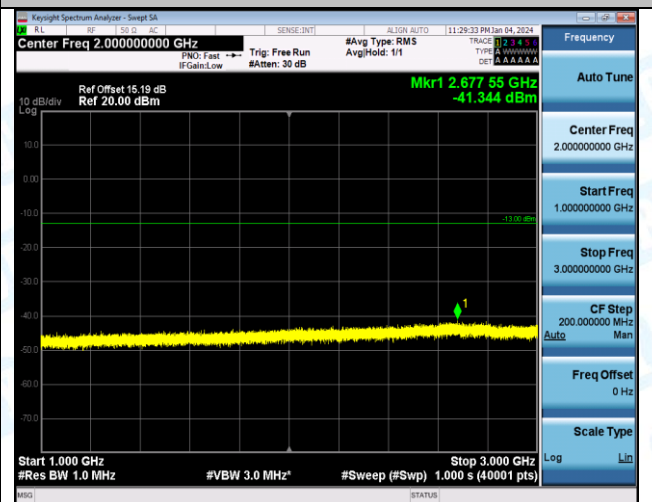

Band5_10MHz_QPSK_20600_1RB#0_1000~3000_1000~3000

Band5_10MHz_16QAM_20600_1RB#0_0.009~0.15_0.009~0.15