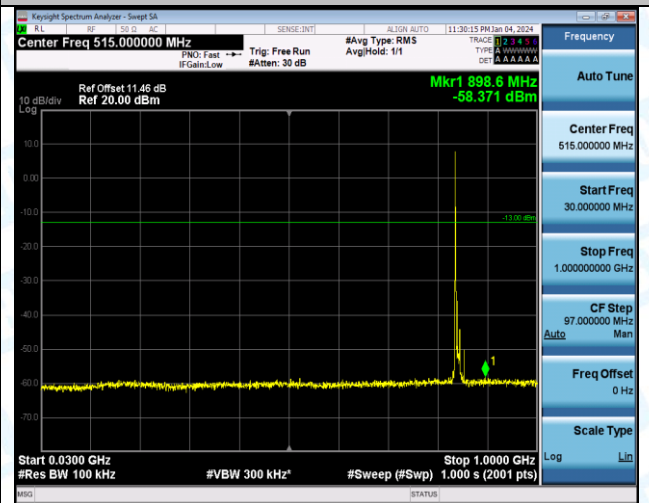

Band5_10MHz_16QAM_20600_1RB#0_30~1000_30~1000

Band5_10MHz_16QAM_20600_1RB#0_3000~10000_3000~10000