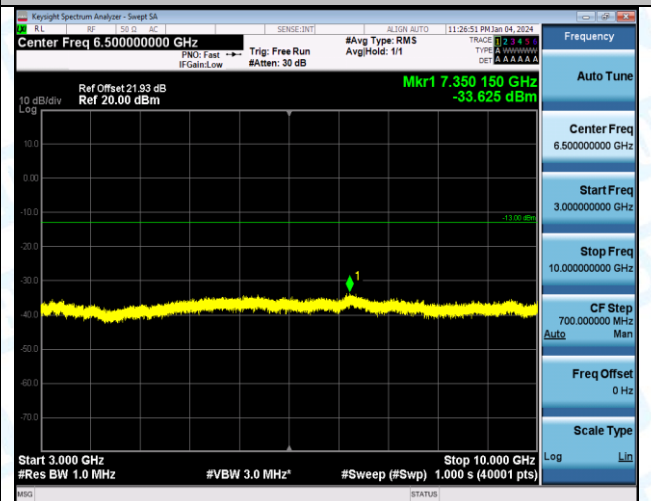

Band5_10MHz_16QAM_20450_1RB#0_3000~10000_3000~10000

Band5_10MHz_QPSK_20525_1RB#0_0.15~30_0.15~30