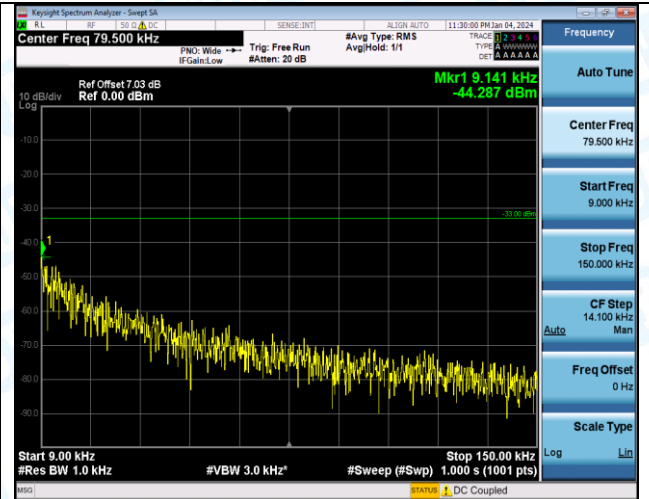

Band5_10MHz_16QAM_20600_1RB#0_0.009~0.15_0.009~0.15

Band5_10MHz_16QAM_20600_1RB#0_30~1000_30~1000