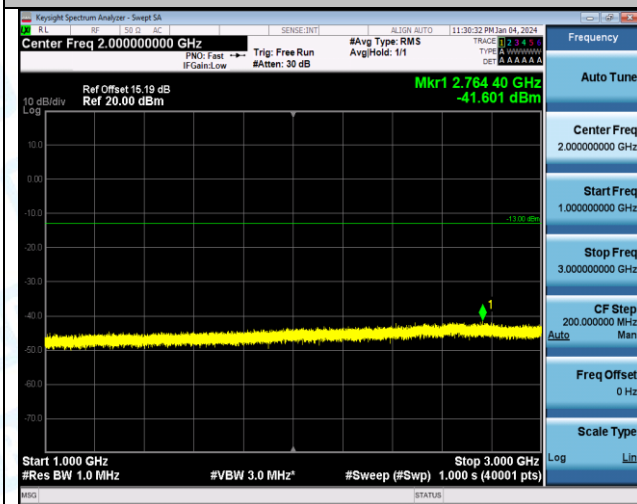

Band5\_10MHz\_16QAM\_20600\_1RB#0\_0.15~30\_0.15~30

Band5\_10MHz\_16QAM\_20600\_1RB#0\_30~1000\_30~1000

Band5\_10MHz\_16QAM\_20600\_1RB#0\_1000~3000\_1000~3000

Band5\_10MHz\_16QAM\_20600\_1RB#0\_3000~10000\_3000~10000

## 6. Frequency Stability