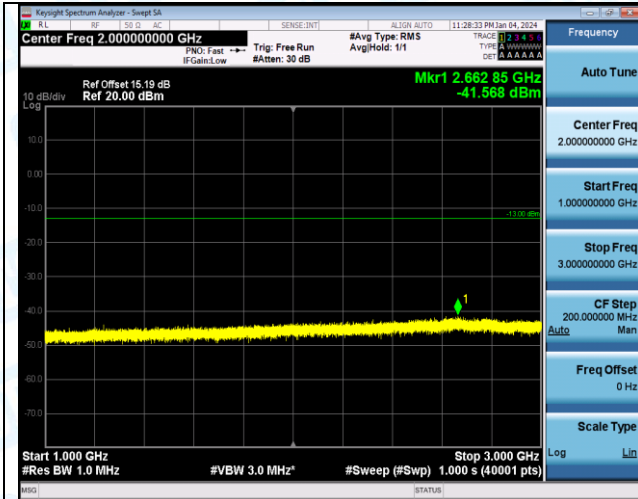

Band5_10MHz_16QAM_20525_1RB#0_1000~3000_1000~3000

Band5_10MHz_QPSK_20600_1RB#0_0.009~0.15_0.009~0.15