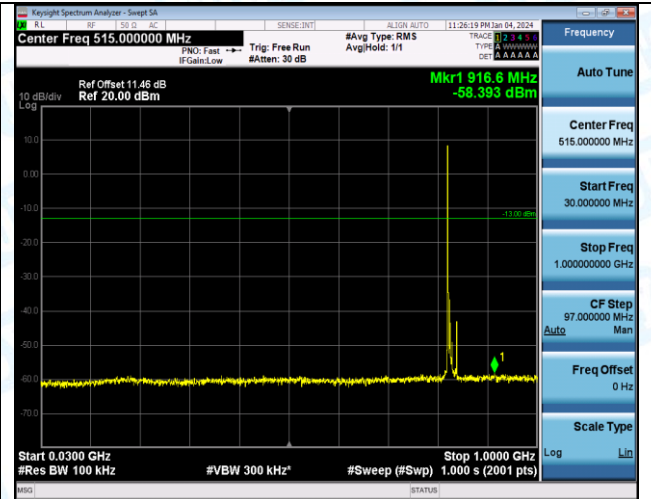

Band5_10MHz_16QAM_20450_1RB#0_30~1000_30~1000

Band5_10MHz_16QAM_20450_1RB#0_3000~10000_3000~10000