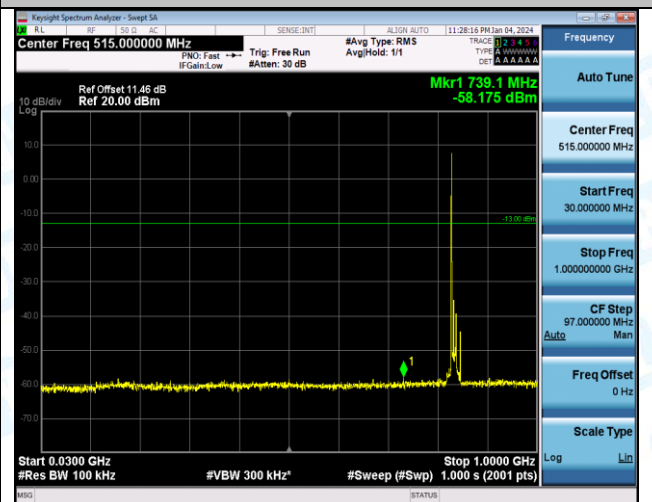

Band5_10MHz_16QAM_20525_1RB#0_30~1000_30~1000

Band5_10MHz_16QAM_20525_1RB#0_3000~10000_3000~10000