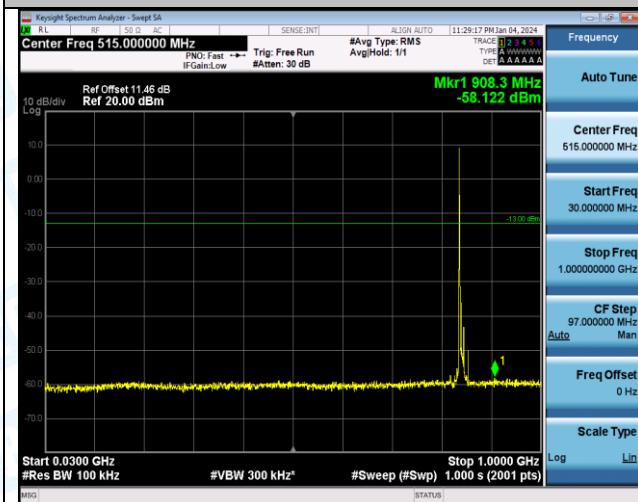

Band5_10MHz_QPSK_20600_1RB#0_30~1000_30~1000

Band5_10MHz_QPSK_20600_1RB#0_3000~10000_3000~10000