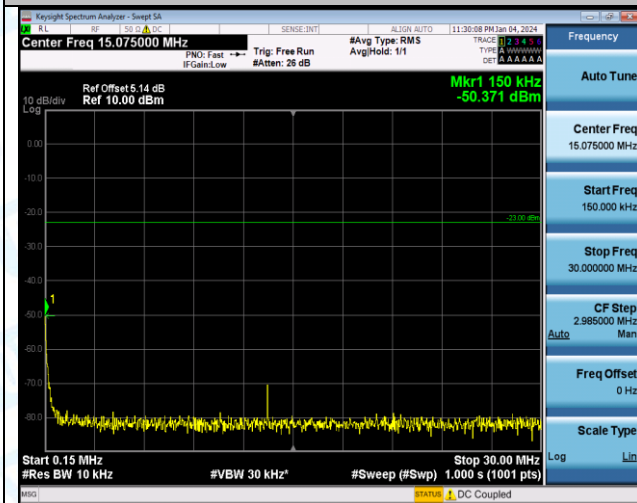

Band5_10MHz_16QAM_20600_1RB#0_0.15~30_0.15~30

Band5_10MHz_16QAM_20600_1RB#0_1000~3000_1000~3000