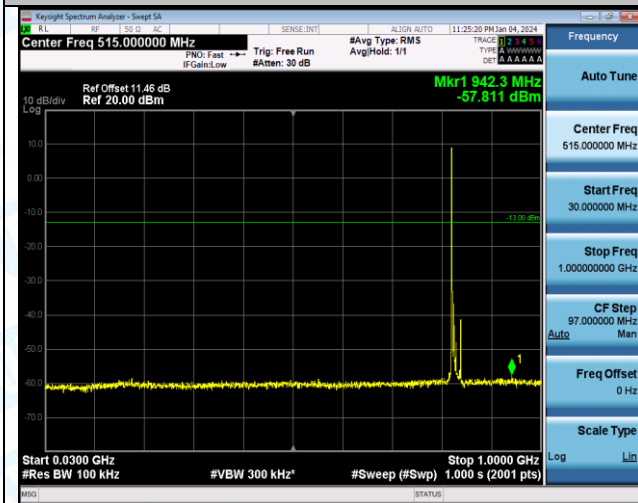

Band5\_10MHz\_QPSK\_20450\_1RB#0\_30~1000\_30~1000

Band5\_10MHz\_QPSK\_20450\_1RB#0\_1000~3000\_1000~3000

Band5\_10MHz\_QPSK\_20450\_1RB#0\_3000~10000\_3000~10000

Band5\_10MHz\_16QAM\_20450\_1RB#0\_0.009~0.15\_0.009~0.15