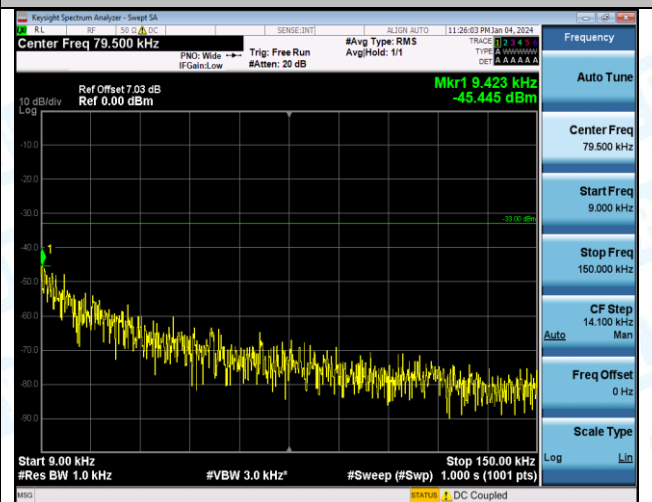

Band5_10MHz_16QAM_20450_1RB#0_0.009~0.15_0.009~0.15

Band5_10MHz_16QAM_20450_1RB#0_30~1000_30~1000