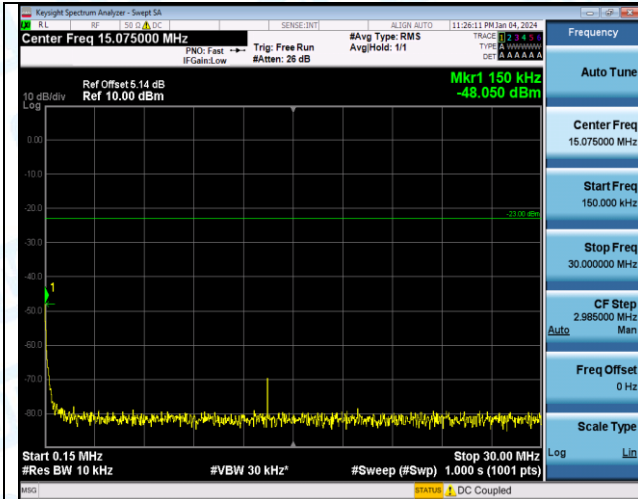

Band5\_10MHz\_QPSK\_20450\_1RB#0\_30~1000\_30~1000

Band5\_10MHz\_QPSK\_20450\_1RB#0\_1000~3000\_1000~3000

Band5\_10MHz\_QPSK\_20450\_1RB#0\_3000~10000\_3000~10000

Band5\_10MHz\_16QAM\_20450\_1RB#0\_0.009~0.15\_0.009~0.15

Band5\_10MHz\_16QAM\_20450\_1RB#0\_0.15~30\_0.15~30

Band5\_10MHz\_16QAM\_20450\_1RB#0\_30~1000\_30~1000

Band5\_10MHz\_16QAM\_20450\_1RB#0\_1000~3000\_1000~3000

Band5\_10MHz\_16QAM\_20450\_1RB#0\_3000~10000\_3000~10000