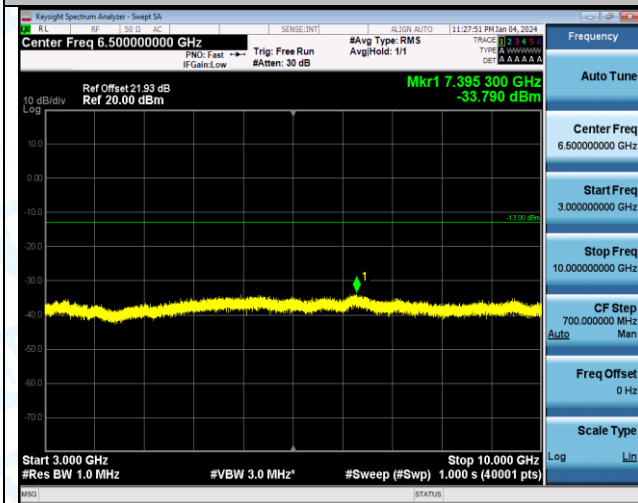

Band5_10MHz_QPSK_20525_1RB#0_3000~10000_3000~10000

Band5_10MHz_16QAM_20525_1RB#0_0.15~30_0.15~30