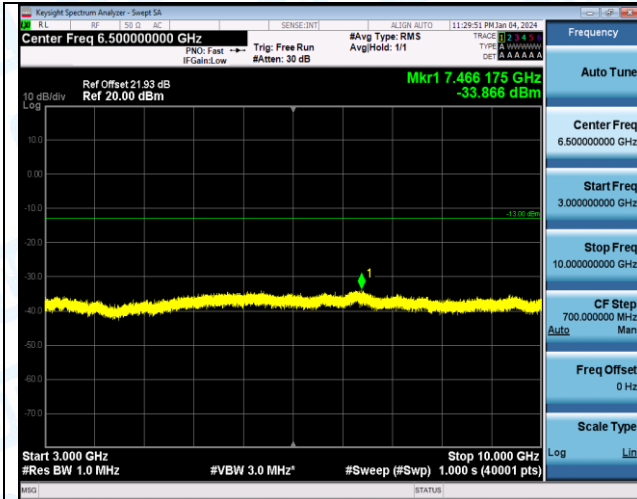

Band5\_10MHz\_QPSK\_20600\_1RB#0\_30~1000\_30~1000

Band5\_10MHz\_QPSK\_20600\_1RB#0\_1000~3000\_1000~3000

Band5\_10MHz\_QPSK\_20600\_1RB#0\_3000~10000\_3000~10000

Band5\_10MHz\_16QAM\_20600\_1RB#0\_0.009~0.15\_0.009~0.15