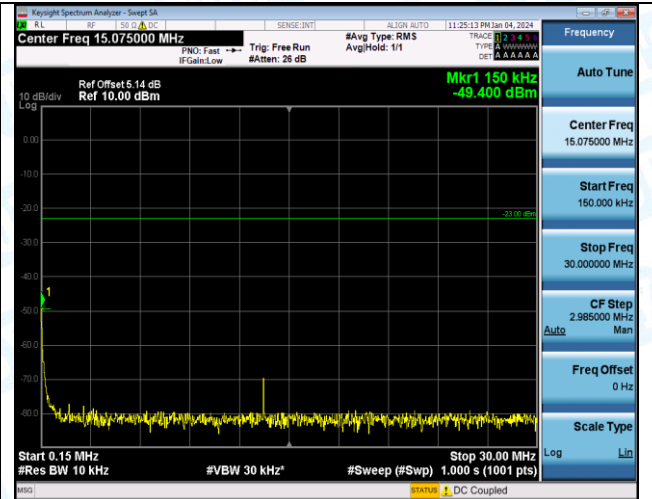

Band5\_10MHz\_QPSK\_20450\_1RB#0\_30~1000\_30~1000

Band5\_10MHz\_QPSK\_20450\_1RB#0\_1000~3000\_1000~3000

Band5\_10MHz\_QPSK\_20450\_1RB#0\_3000~10000\_3000~10000

Band5\_10MHz\_16QAM\_20450\_1RB#0\_0.009~0.15\_0.009~0.15

Band5\_10MHz\_16QAM\_20450\_1RB#0\_0.15~30\_0.15~30

Band5\_10MHz\_16QAM\_20450\_1RB#0\_30~1000\_30~1000

Band5\_10MHz\_16QAM\_20450\_1RB#0\_1000~3000\_1000~3000

Band5\_10MHz\_16QAM\_20450\_1RB#0\_3000~10000\_3000~10000