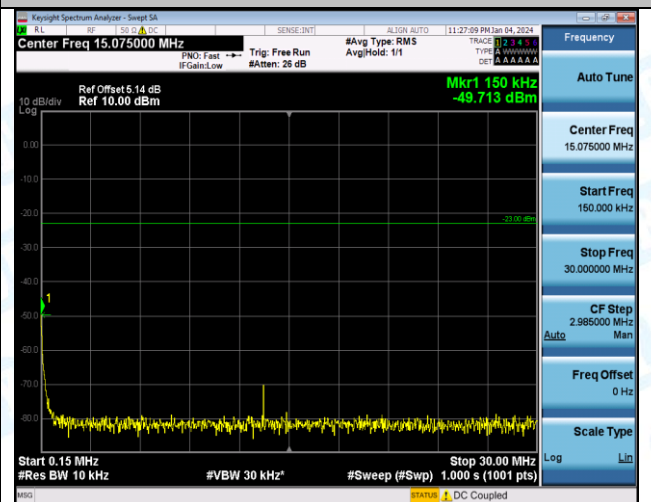

Band5_10MHz_QPSK_20525_1RB#0_0.15~30_0.15~30

Band5_10MHz_QPSK_20525_1RB#0_1000~3000_1000~3000