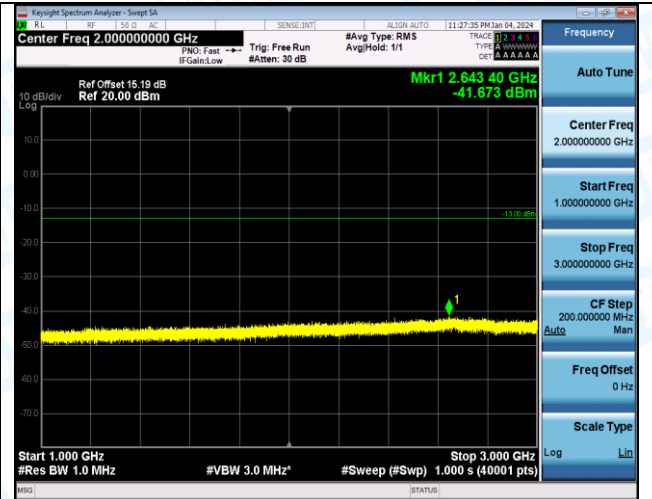

Band5_10MHz_QPSK_20525_1RB#0_1000~3000_1000~3000

Band5_10MHz_16QAM_20525_1RB#0_0.009~0.15_0.009~0.15