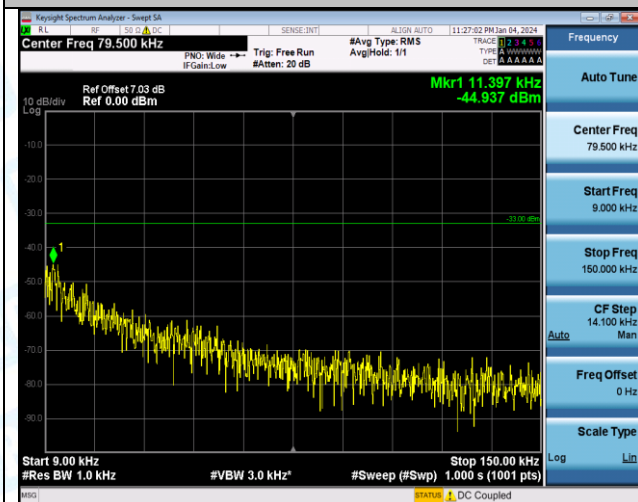

Band5_10MHz_QPSK_20525_1RB#0_0.009~0.15_0.009~0.15

Band5_10MHz_QPSK_20525_1RB#0_30~1000_30~1000