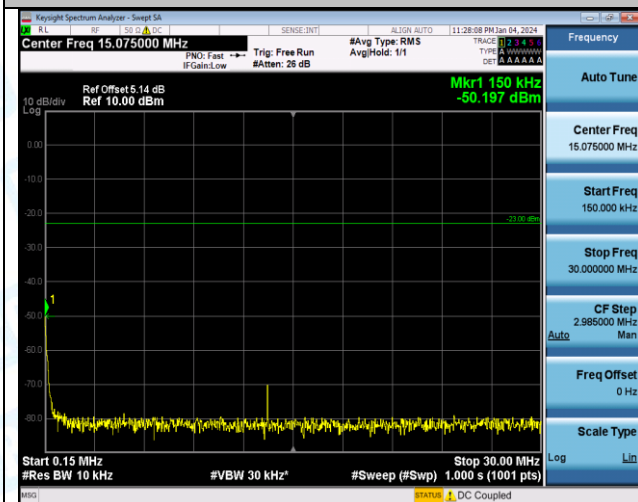

Band5\_10MHz\_QPSK\_20525\_1RB#0\_3000~10000\_3000~10000

Band5\_10MHz\_16QAM\_20525\_1RB#0\_0.009~0.15\_0.009~0.15

Band5\_10MHz\_16QAM\_20525\_1RB#0\_0.15~30\_0.15~30

Band5\_10MHz\_16QAM\_20525\_1RB#0\_30~1000\_30~1000