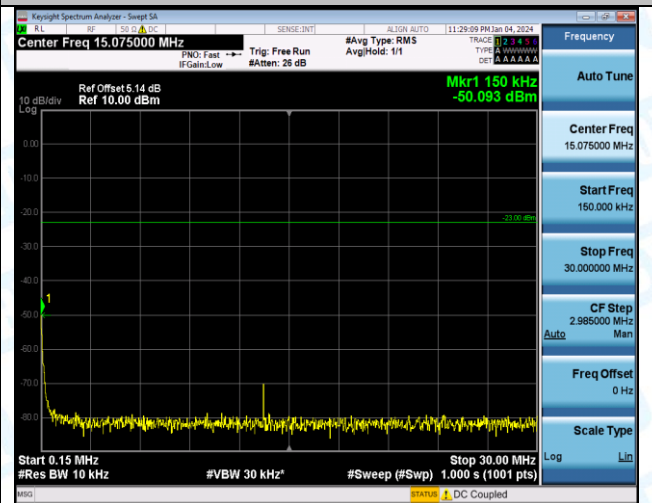

Band5_10MHz_QPSK_20600_1RB#0_0.15~30_0.15~30

Band5_10MHz_QPSK_20600_1RB#0_1000~3000_1000~3000