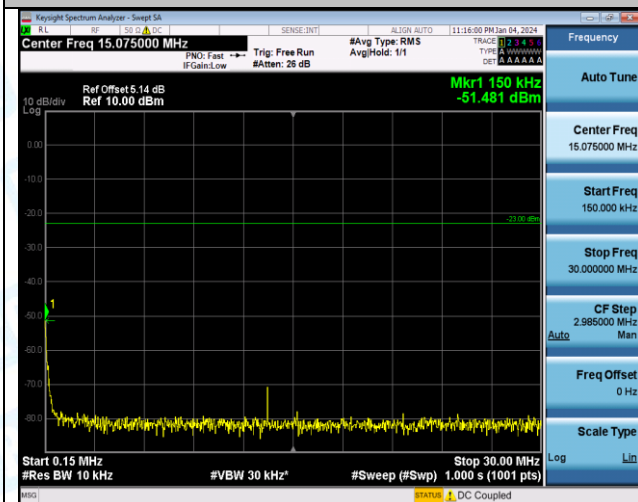

Band5_3MHz_QPSK_20525_1RB#0_3000~10000_3000~10000

Band5_3MHz_16QAM_20525_1RB#0_0.009~0.15_0.009~0.15

Band5_3MHz_16QAM_20525_1RB#0_0.15~30_0.15~30

Band5_3MHz_16QAM_20525_1RB#0_30~1000_30~1000

Band5_3MHz_16QAM_20525_1RB#0_1000~3000_1000~3000