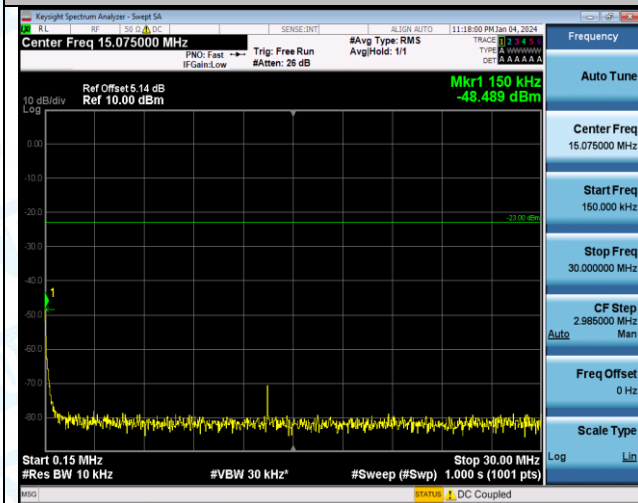

Band5_3MHz_QPSK_20635_1RB#0_3000-10000_3000-10000

Band5_3MHz_16QAM_20635_1RB#0_0.009-0.15_0.009-0.15

Band5_3MHz_16QAM_20635_1RB#0_0.15~30_0.15~30

Band5_3MHz_16QAM_20635_1RB#0_30~1000_30~1000

Band5_3MHz_16QAM_20635_1RB#0_1000~3000_1000~3000