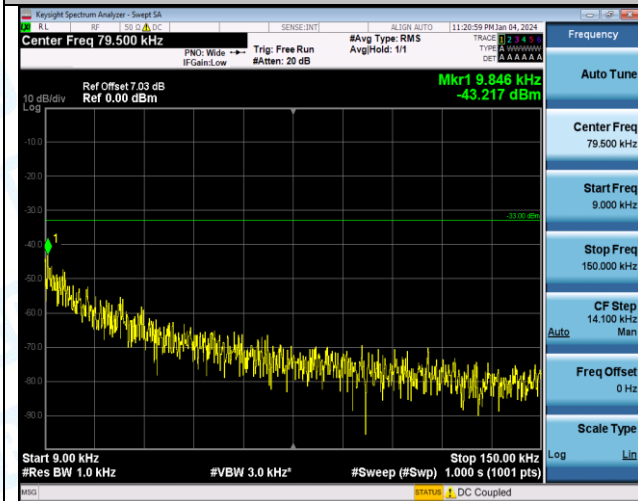

Band5_5MHz_QPSK_20525_1RB#0_0.009~0.15_0.009~0.15

Band5_5MHz_QPSK_20525_1RB#0_30~1000_30~1000