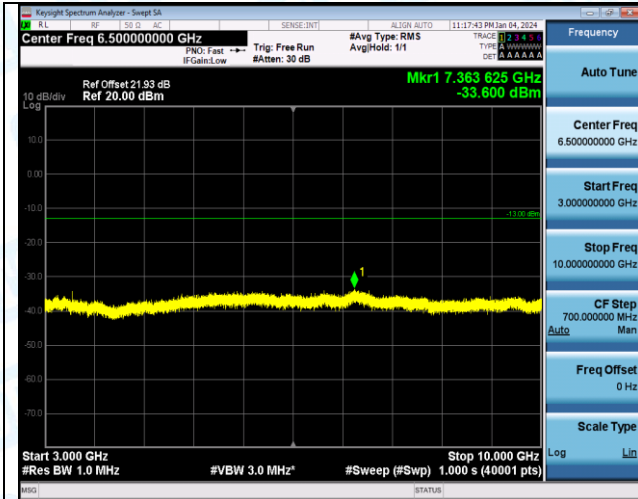

Band5_3MHz_QPSK_20635_1RB#0_3000-10000_3000-10000

Band5_3MHz_16QAM_20635_1RB#0_0.15~30_0.15~30