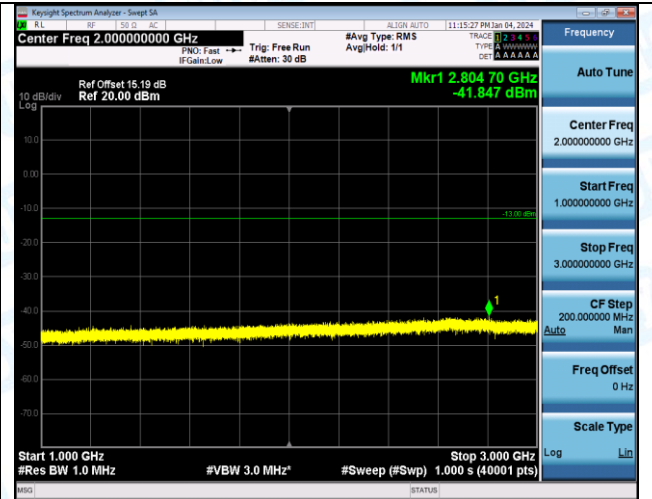

Band5_3MHz_QPSK_20525_1RB#0_3000~10000_3000~10000

Band5_3MHz_16QAM_20525_1RB#0_0.009~0.15_0.009~0.15

Band5_3MHz_16QAM_20525_1RB#0_0.15~30_0.15~30

Band5_3MHz_16QAM_20525_1RB#0_30~1000_30~1000

Band5_3MHz_16QAM_20525_1RB#0_1000~3000_1000~3000