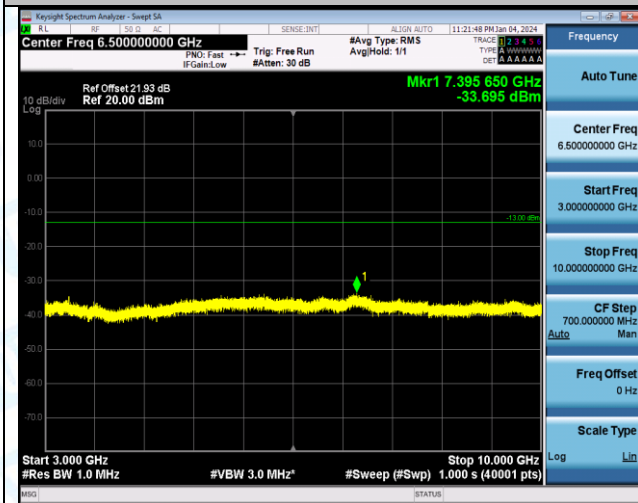

Band5_5MHz_QPSK_20525_1RB#0_3000~10000_3000~10000

Band5_5MHz_16QAM_20525_1RB#0_0.15~30_0.15~30