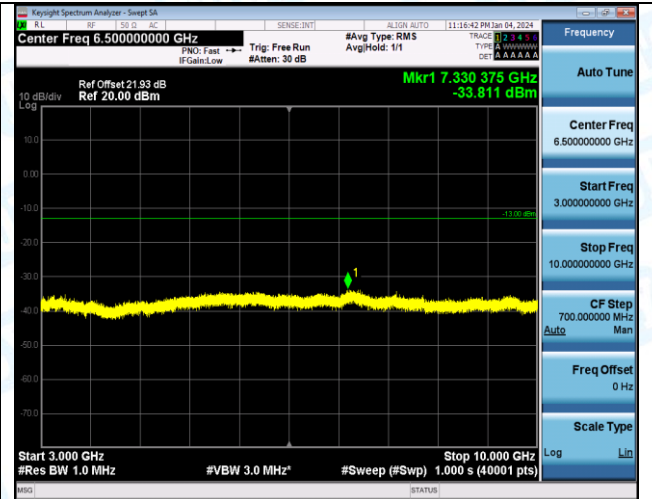

Band5_3MHz_16QAM_20525_1RB#0_3000~10000_3000~10000

Band5_3MHz_QPSK_20635_1RB#0_0.15-30_0.15-30