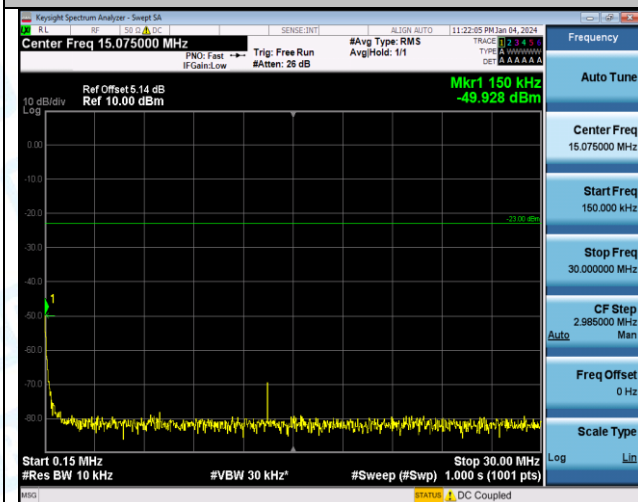

Band5_5MHz_QPSK_20525_1RB#0_3000~10000_3000~10000

Band5_5MHz_16QAM_20525_1RB#0_0.009~0.15_0.009~0.15

Band5_5MHz_16QAM_20525_1RB#0_0.15~30_0.15~30

Band5_5MHz_16QAM_20525_1RB#0_30~1000_30~1000

Band5_5MHz_16QAM_20525_1RB#0_1000~3000_1000~3000