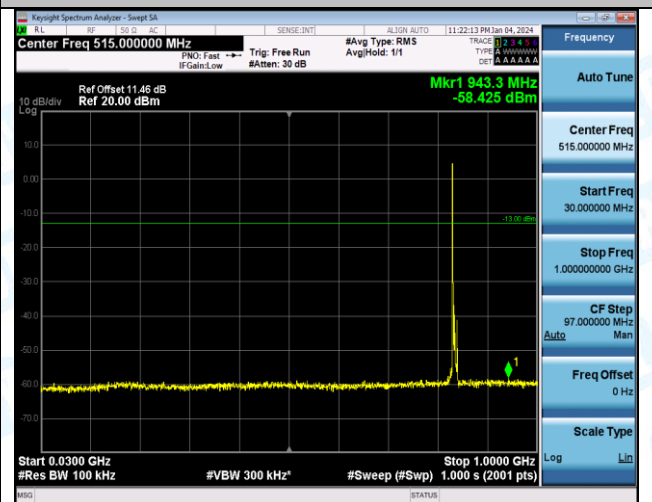

Band5_5MHz_QPSK_20525_1RB#0_3000~10000_3000~10000

Band5_5MHz_16QAM_20525_1RB#0_0.009~0.15_0.009~0.15

Band5_5MHz_16QAM_20525_1RB#0_0.15~30_0.15~30

Band5_5MHz_16QAM_20525_1RB#0_30~1000_30~1000

Band5_5MHz_16QAM_20525_1RB#0_1000~3000_1000~3000