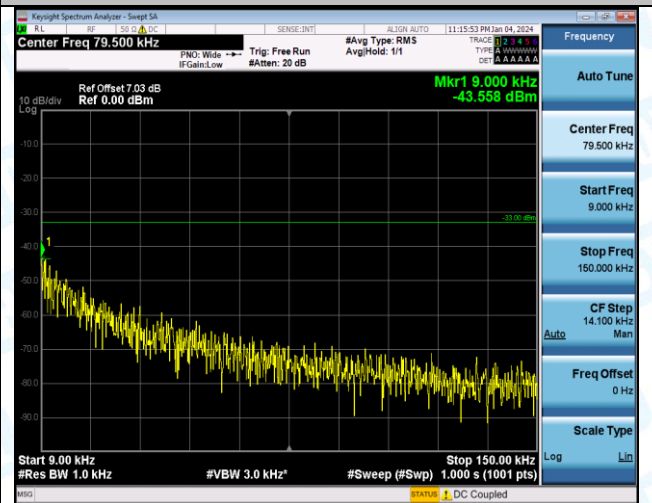

Band5_3MHz_QPSK_20525_1RB#0_3000~10000_3000~10000

Band5_3MHz_16QAM_20525_1RB#0_0.009~0.15_0.009~0.15

Band5_3MHz_16QAM_20525_1RB#0_0.15~30_0.15~30

Band5_3MHz_16QAM_20525_1RB#0_30~1000_30~1000

Band5_3MHz_16QAM_20525_1RB#0_1000~3000_1000~3000