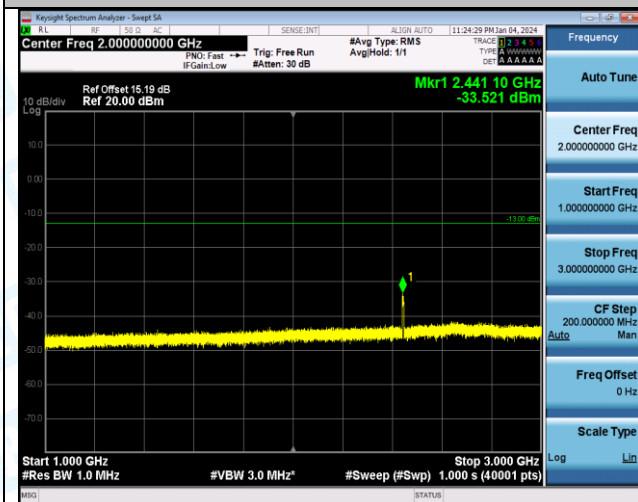

Band5_5MHz_16QAM_20625_1RB#0_1000~3000_1000~3000

Band5_10MHz_QPSK_20450_1RB#0_0.009~0.15_0.009~0.15