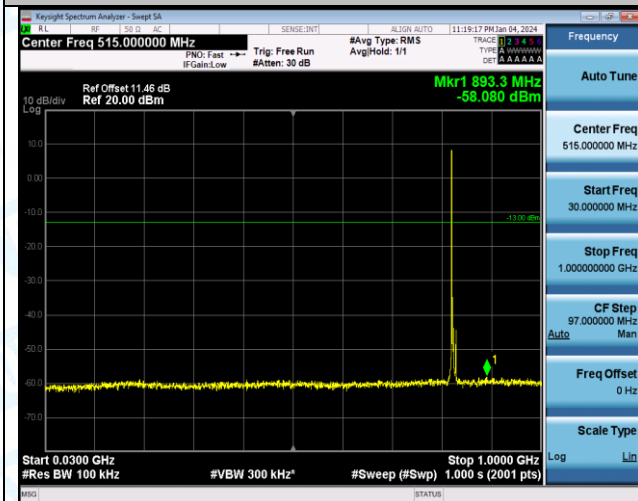

Band5_3MHz_16QAM_20635_1RB#0_3000~10000_3000~10000

Band5_5MHz_QPSK_20425_1RB#0_0.009~0.15_0.009~0.15

Band5_5MHz_QPSK_20425_1RB#0_0.15~30_0.15~30

Band5_5MHz_QPSK_20425_1RB#0_30~1000_30~1000

Band5_5MHz_QPSK_20425_1RB#0_1000~3000_1000~3000