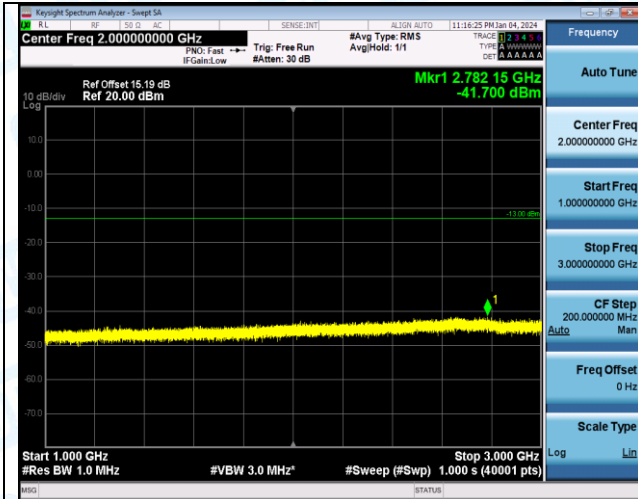

Band5_3MHz_16QAM_20525_1RB#0_1000~3000_1000~3000

Band5_3MHz_QPSK_20635_1RB#0_0.009-0.15_0.009-0.15