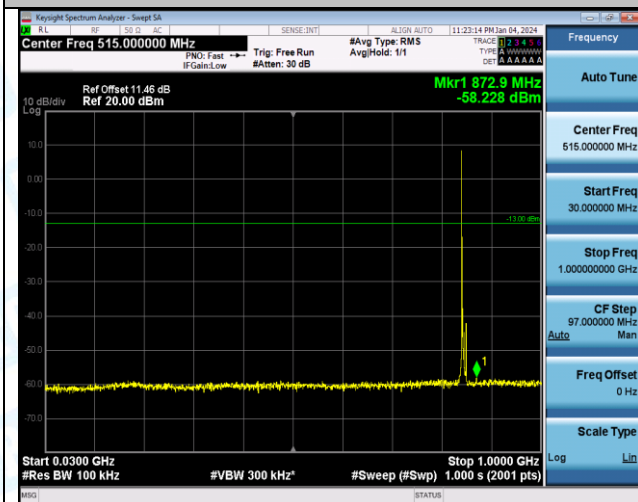

Band5_5MHz_16QAM_20525_1RB#0_3000~10000_3000~10000

Band5_5MHz_QPSK_20625_1RB#0_0.009-0.15_0.009-0.15

Band5_5MHz_QPSK_20625_1RB#0_0.15-30_0.15-30

Band5_5MHz_QPSK_20625_1RB#0_30-1000_30-1000

Band5_5MHz_QPSK_20625_1RB#0_1000-3000_1000-3000