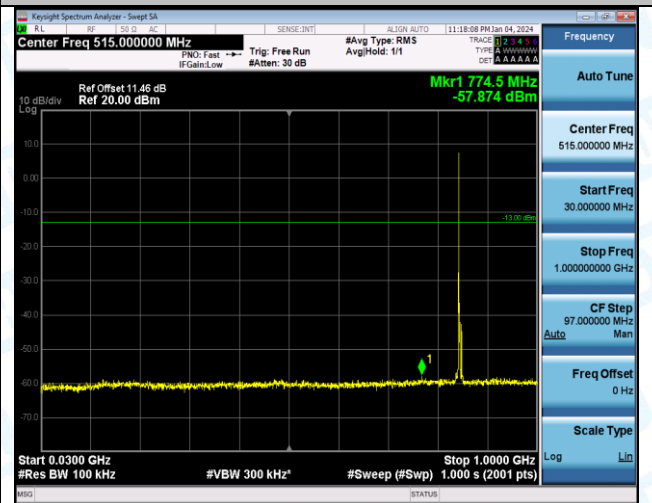

Band5_3MHz_QPSK_20635_1RB#0_3000-10000_3000-10000

Band5_3MHz_16QAM_20635_1RB#0_0.009-0.15_0.009-0.15

Band5_3MHz_16QAM_20635_1RB#0_0.15~30_0.15~30

Band5_3MHz_16QAM_20635_1RB#0_30~1000_30~1000

Band5_3MHz_16QAM_20635_1RB#0_1000~3000_1000~3000