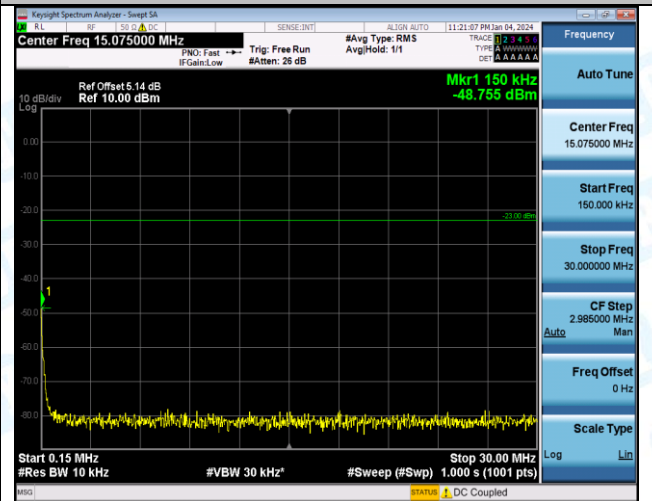

Band5_5MHz_16QAM_20425_1RB#0_3000~10000_3000~10000

Band5_5MHz_QPSK_20525_1RB#0_0.009~0.15_0.009~0.15

Band5_5MHz_QPSK_20525_1RB#0_0.15~30_0.15~30

Band5_5MHz_QPSK_20525_1RB#0_30~1000_30~1000

Band5_5MHz_QPSK_20525_1RB#0_1000~3000_1000~3000