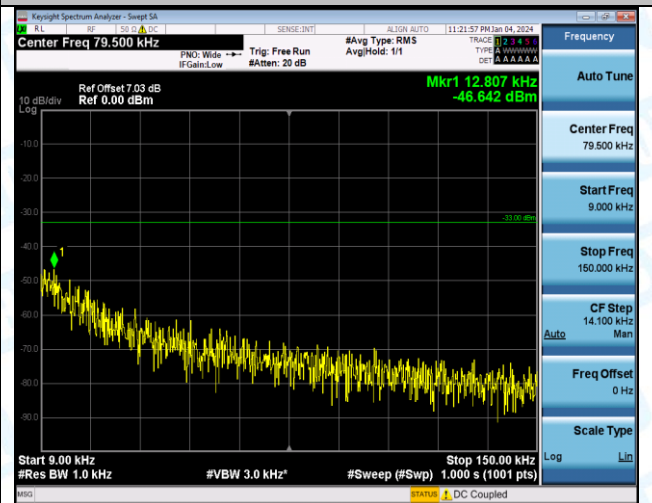

Band5_5MHz_16QAM_20525_1RB#0_0.009~0.15_0.009~0.15

Band5_5MHz_16QAM_20525_1RB#0_30~1000_30~1000