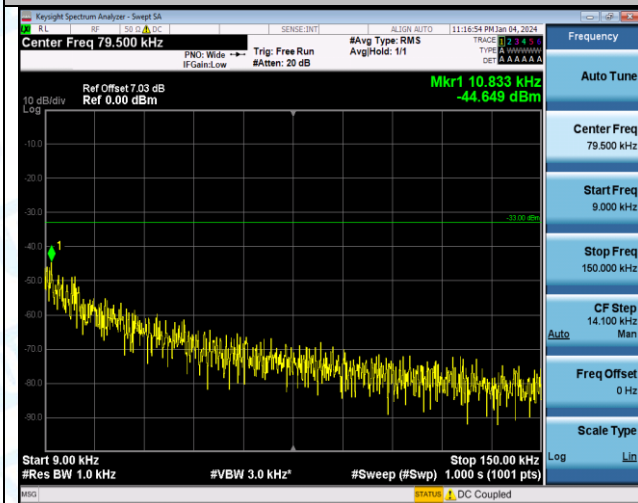

Band5_3MHz_QPSK_20635_1RB#0_0.009-0.15_0.009-0.15

Band5_3MHz_QPSK_20635_1RB#0_30-1000_30-1000