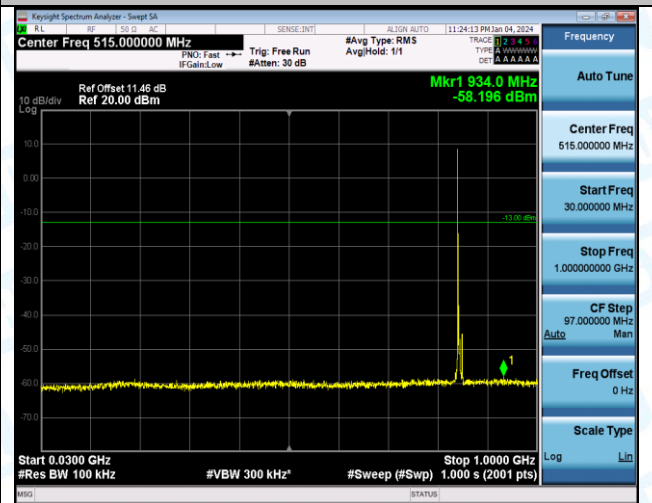

Band5_5MHz_QPSK_20625_1RB#0_3000-10000_3000-10000

Band5_5MHz_16QAM_20625_1RB#0_0.009-0.15_0.009-0.15

Band5_5MHz_16QAM_20625_1RB#0_0.15~30_0.15~30

Band5_5MHz_16QAM_20625_1RB#0_30~1000_30~1000

Band5_5MHz_16QAM_20625_1RB#0_1000~3000_1000~3000