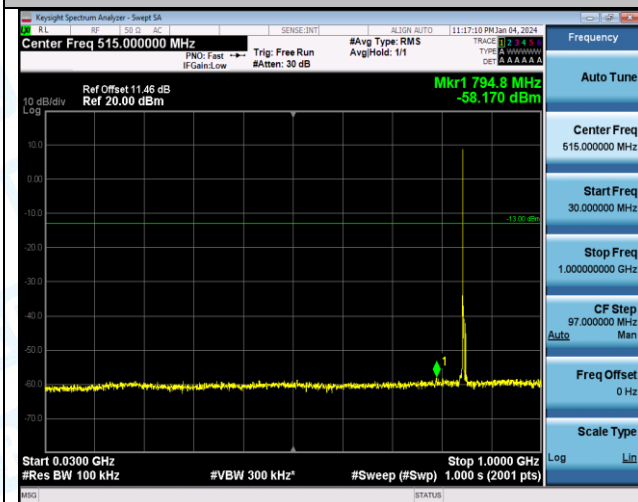

Band5_3MHz_16QAM_20525_1RB#0_3000~10000_3000~10000

Band5_3MHz_QPSK_20635_1RB#0_0.009-0.15_0.009-0.15

Band5_3MHz_QPSK_20635_1RB#0_0.15-30_0.15-30

Band5_3MHz_QPSK_20635_1RB#0_30-1000_30-1000

Band5_3MHz_QPSK_20635_1RB#0_1000-3000_1000-3000