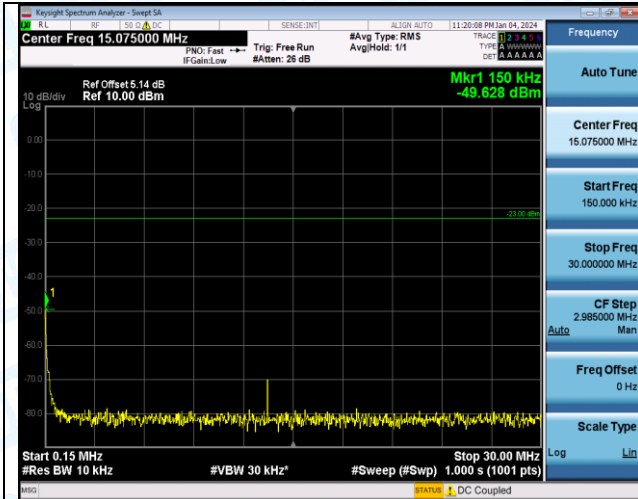

Band5_5MHz_QPSK_20425_1RB#0_3000~10000_3000~10000

Band5_5MHz_16QAM_20425_1RB#0_0.009~0.15_0.009~0.15

Band5_5MHz_16QAM_20425_1RB#0_0.15~30_0.15~30

Band5_5MHz_16QAM_20425_1RB#0_30~1000_30~1000

Band5_5MHz_16QAM_20425_1RB#0_1000~3000_1000~3000