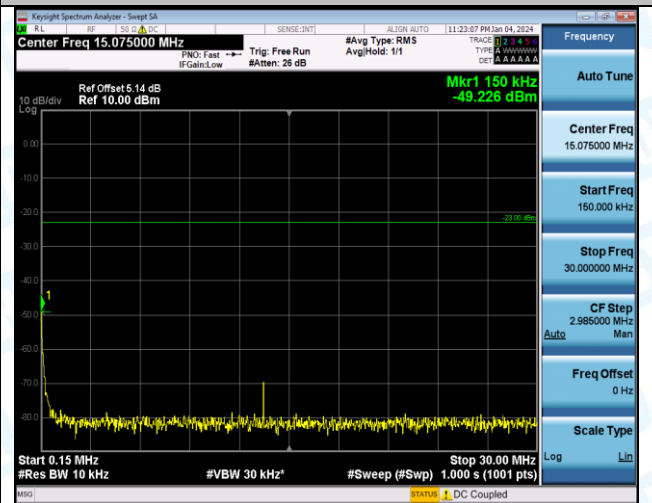

Band5_5MHz_16QAM_20525_1RB#0_3000~10000_3000~10000

Band5_5MHz_QPSK_20625_1RB#0_0.009-0.15_0.009-0.15

Band5_5MHz_QPSK_20625_1RB#0_0.15-30_0.15-30

Band5_5MHz_QPSK_20625_1RB#0_30-1000_30-1000

Band5_5MHz_QPSK_20625_1RB#0_1000-3000_1000-3000