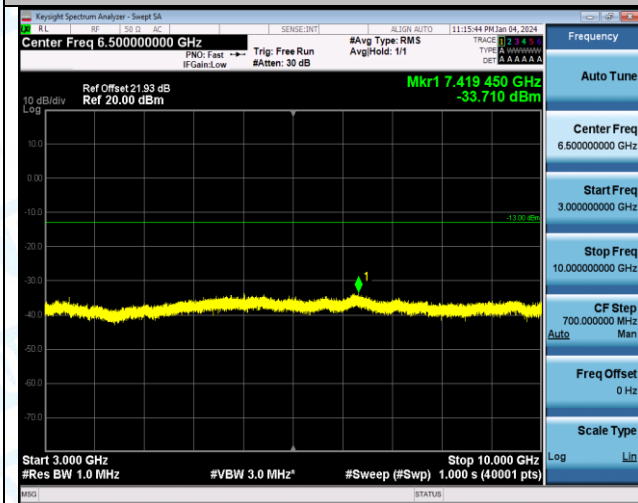

Band5_3MHz_QPSK_20525_1RB#0_3000~10000_3000~10000

Band5_3MHz_16QAM_20525_1RB#0_0.009~0.15_0.009~0.15

Band5_3MHz_16QAM_20525_1RB#0_0.15~30_0.15~30

Band5_3MHz_16QAM_20525_1RB#0_30~1000_30~1000

Band5_3MHz_16QAM_20525_1RB#0_1000~3000_1000~3000