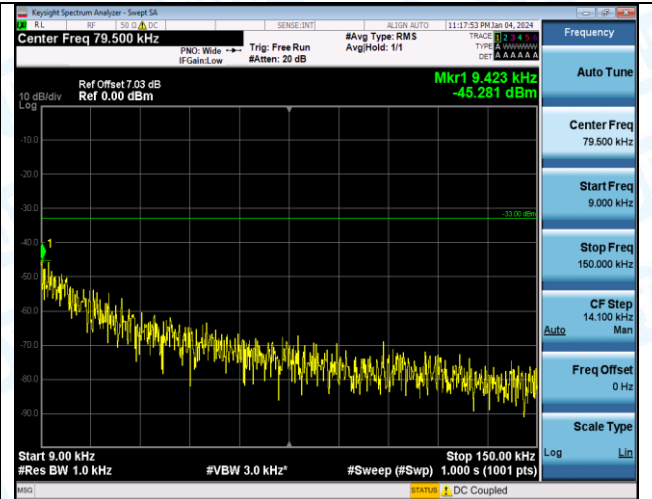

Band5_3MHz_16QAM_20635_1RB#0_0.009-0.15_0.009-0.15

Band5_3MHz_16QAM_20635_1RB#0_30~1000_30~1000