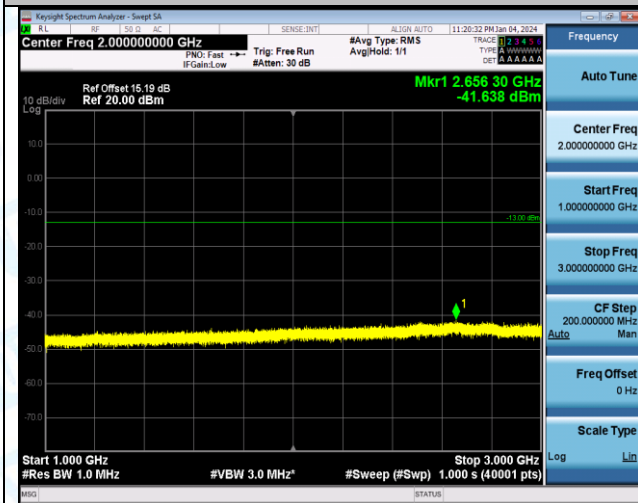

Band5_5MHz_16QAM_20425_1RB#0_1000~3000_1000~3000

Band5_5MHz_QPSK_20525_1RB#0_0.009~0.15_0.009~0.15