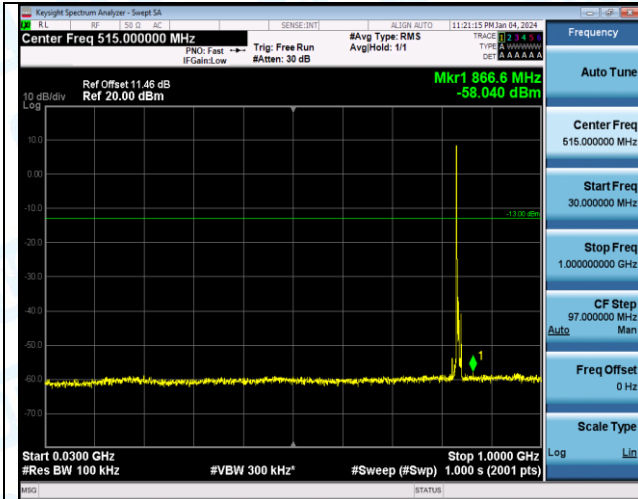

Band5_5MHz_16QAM_20425_1RB#0_3000~10000_3000~10000

Band5_5MHz_QPSK_20525_1RB#0_0.009~0.15_0.009~0.15

Band5_5MHz_QPSK_20525_1RB#0_0.15~30_0.15~30

Band5_5MHz_QPSK_20525_1RB#0_30~1000_30~1000

Band5_5MHz_QPSK_20525_1RB#0_1000~3000_1000~3000