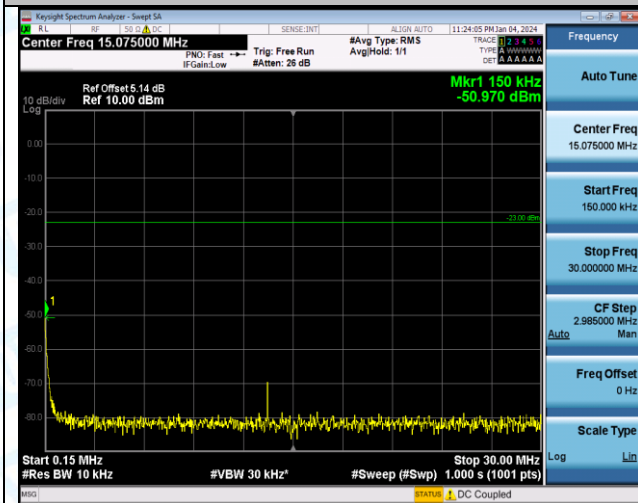

Band5_5MHz_QPSK_20625_1RB#0_3000-10000_3000-10000

Band5_5MHz_16QAM_20625_1RB#0_0.009-0.15_0.009-0.15

Band5_5MHz_16QAM_20625_1RB#0_0.15~30_0.15~30

Band5_5MHz_16QAM_20625_1RB#0_30~1000_30~1000

Band5_5MHz_16QAM_20625_1RB#0_1000~3000_1000~3000