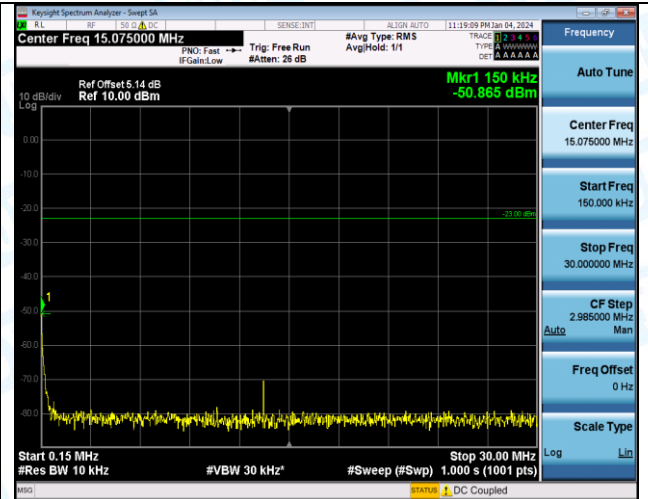

Band5_3MHz_16QAM_20635_1RB#0_3000~10000_3000~10000

Band5_5MHz_QPSK_20425_1RB#0_0.009~0.15_0.009~0.15

Band5_5MHz_QPSK_20425_1RB#0_0.15~30_0.15~30

Band5_5MHz_QPSK_20425_1RB#0_30~1000_30~1000

Band5_5MHz_QPSK_20425_1RB#0_1000~3000_1000~3000