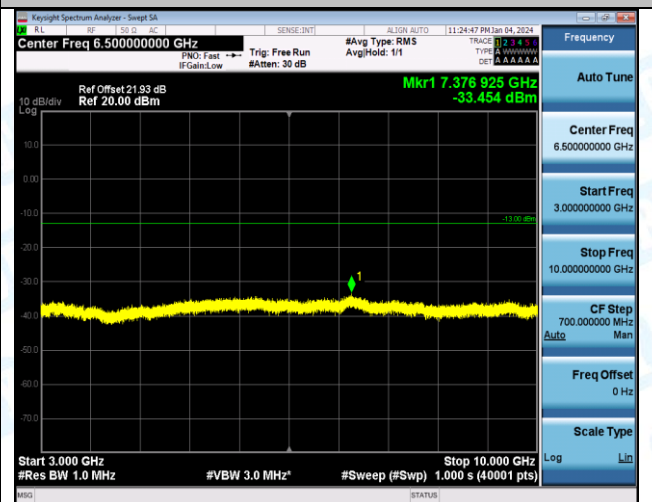

Band5_5MHz_16QAM_20625_1RB#0_3000~10000_3000~10000

Band5_10MHz_QPSK_20450_1RB#0_0.15~30_0.15~30