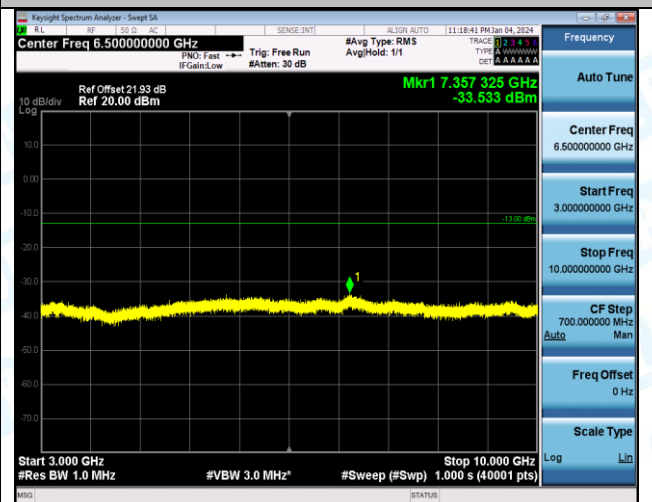

Band5_3MHz_16QAM_20635_1RB#0_3000~10000_3000~10000

Band5_5MHz_QPSK_20425_1RB#0_0.15~30_0.15~30