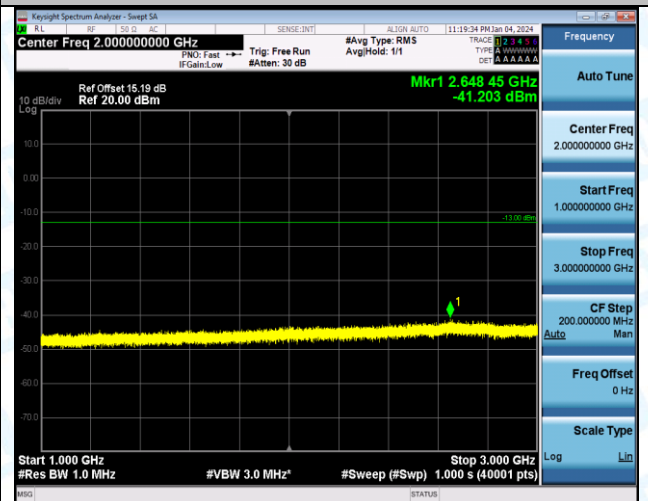

Band5_5MHz_QPSK_20425_1RB#0_1000~3000_1000~3000

Band5_5MHz_16QAM_20425_1RB#0_0.009~0.15_0.009~0.15