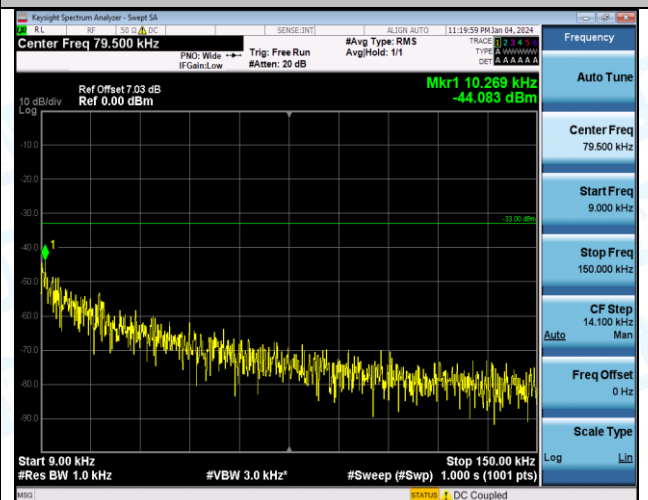

Band5_5MHz_16QAM_20425_1RB#0_0.009~0.15_0.009~0.15

Band5_5MHz_16QAM_20425_1RB#0_30~1000_30~1000