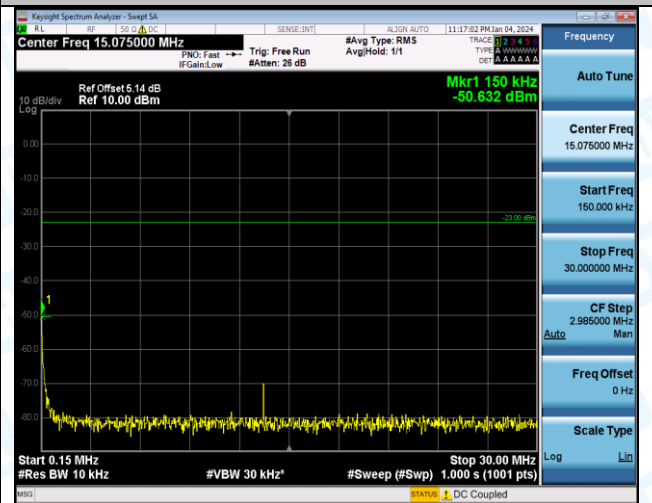

Band5_3MHz_16QAM_20525_1RB#0_3000~10000_3000~10000

Band5_3MHz_QPSK_20635_1RB#0_0.009-0.15_0.009-0.15

Band5_3MHz_QPSK_20635_1RB#0_0.15-30_0.15-30

Band5_3MHz_QPSK_20635_1RB#0_30-1000_30-1000

Band5_3MHz_QPSK_20635_1RB#0_1000-3000_1000-3000