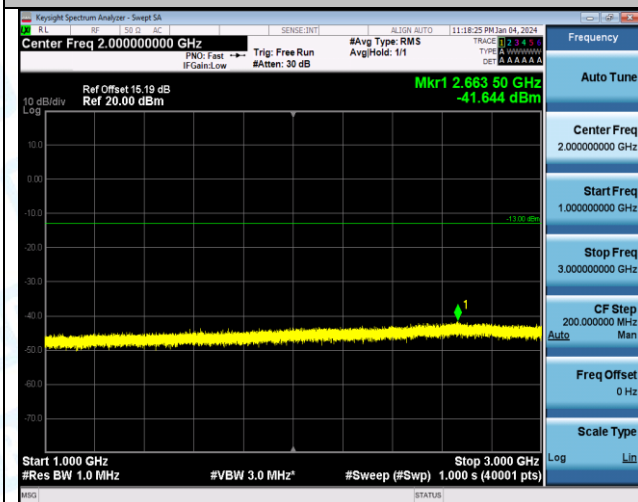

Band5_3MHz_16QAM_20635_1RB#0_1000~3000_1000~3000

Band5_5MHz_QPSK_20425_1RB#0_0.009~0.15_0.009~0.15