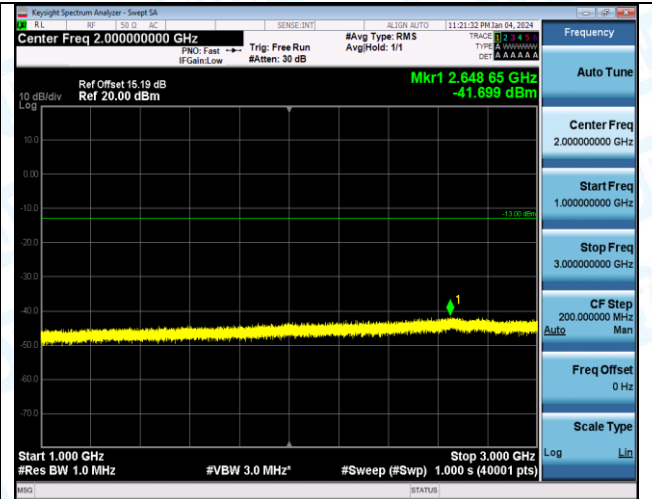

Band5_5MHz_QPSK_20525_1RB#0_1000~3000_1000~3000

Band5_5MHz_16QAM_20525_1RB#0_0.009~0.15_0.009~0.15