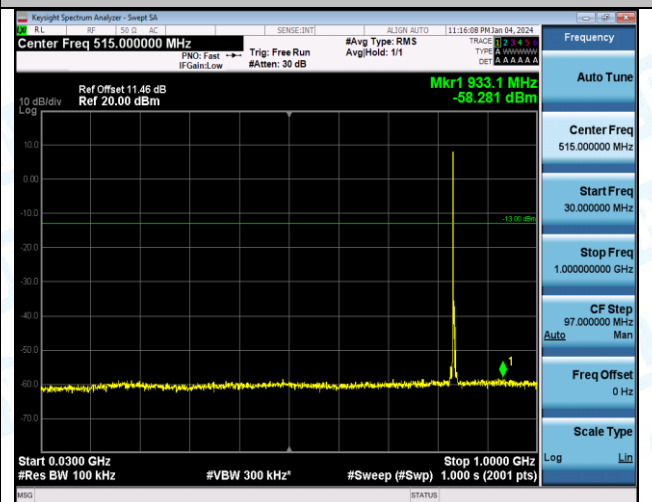

Band5_3MHz_QPSK_20525_1RB#0_3000~10000_3000~10000

Band5_3MHz_16QAM_20525_1RB#0_0.009~0.15_0.009~0.15

Band5_3MHz_16QAM_20525_1RB#0_0.15~30_0.15~30

Band5_3MHz_16QAM_20525_1RB#0_30~1000_30~1000

Band5_3MHz_16QAM_20525_1RB#0_1000~3000_1000~3000