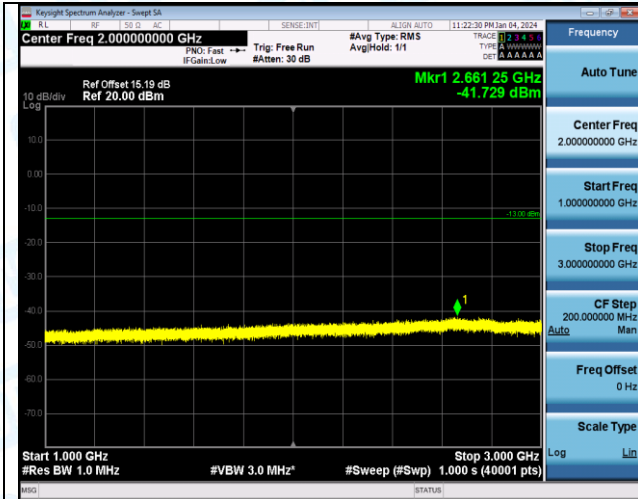

Band5_5MHz_16QAM_20525_1RB#0_1000~3000_1000~3000

Band5_5MHz_QPSK_20625_1RB#0_0.009-0.15_0.009-0.15