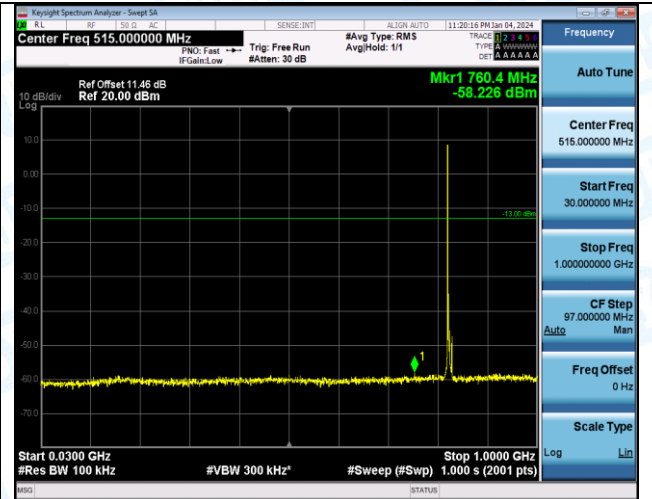

Band5_5MHz_QPSK_20425_1RB#0_3000~10000_3000~10000

Band5_5MHz_16QAM_20425_1RB#0_0.009~0.15_0.009~0.15

Band5_5MHz_16QAM_20425_1RB#0_0.15~30_0.15~30

Band5_5MHz_16QAM_20425_1RB#0_30~1000_30~1000

Band5_5MHz_16QAM_20425_1RB#0_1000~3000_1000~3000