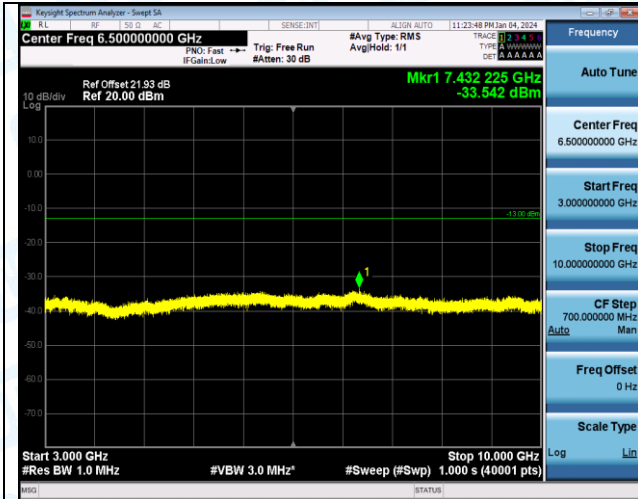

Band5_5MHz_QPSK_20625_1RB#0_3000-10000_3000-10000

Band5_5MHz_16QAM_20625_1RB#0_0.15~30_0.15~30