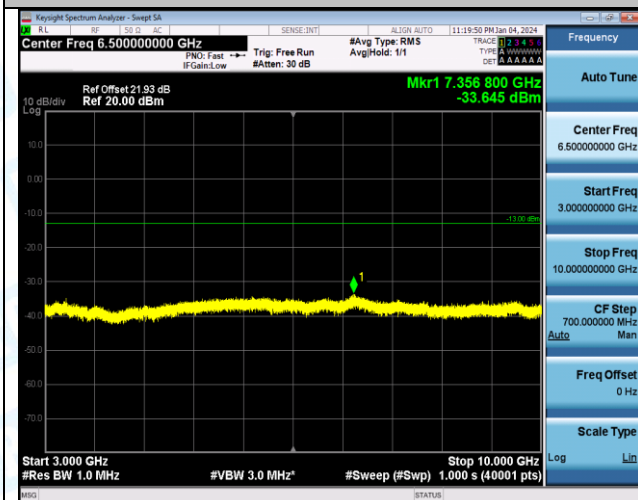

Band5_5MHz_QPSK_20425_1RB#0_3000~10000_3000~10000

Band5_5MHz_16QAM_20425_1RB#0_0.15~30_0.15~30