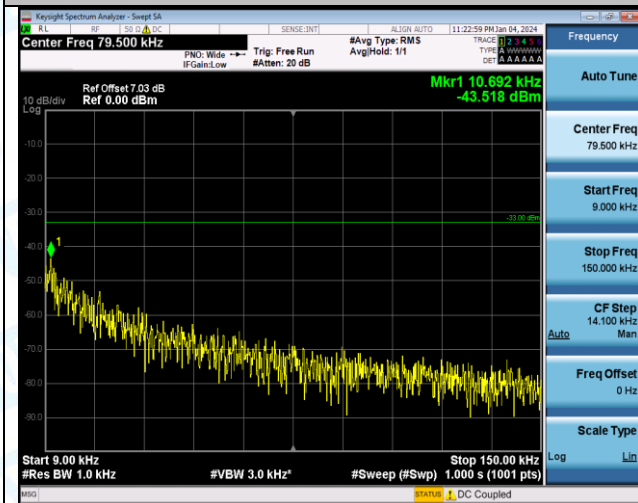

Band5_5MHz_QPSK_20625_1RB#0_0.009-0.15_0.009-0.15

Band5_5MHz_QPSK_20625_1RB#0_30-1000_30-1000