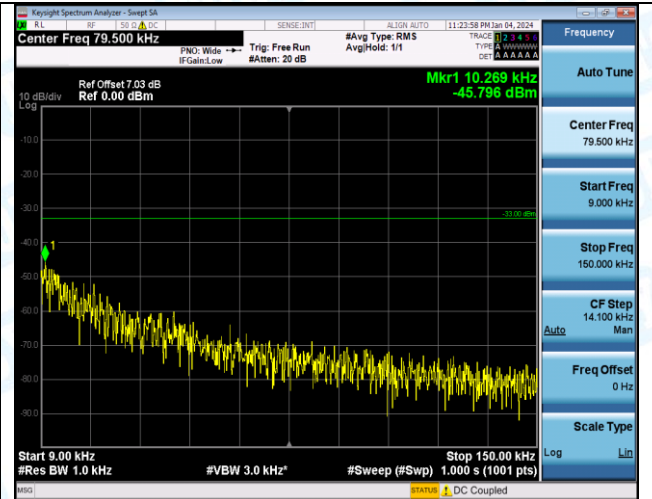

Band5_5MHz_16QAM_20625_1RB#0_0.009-0.15_0.009-0.15

Band5_5MHz_16QAM_20625_1RB#0_30~1000_30~1000