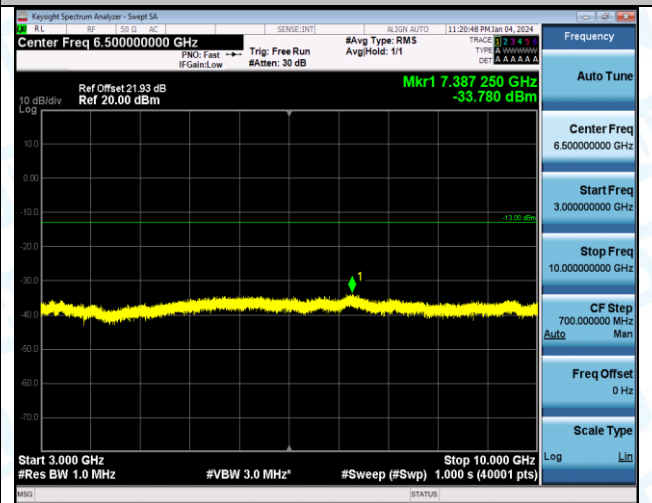

Band5_5MHz_16QAM_20425_1RB#0_3000~10000_3000~10000

Band5_5MHz_QPSK_20525_1RB#0_0.15~30_0.15~30