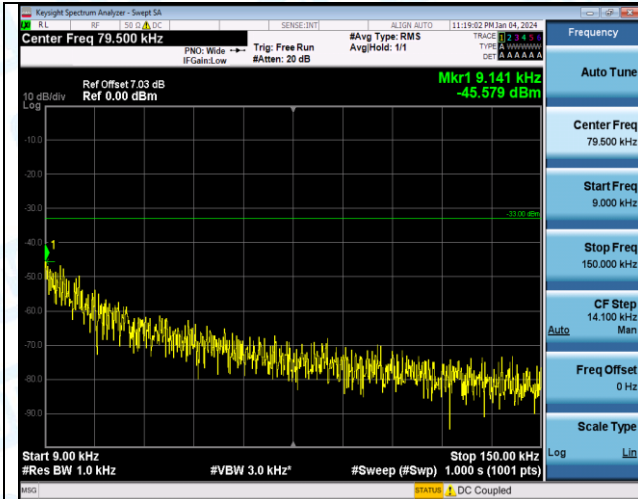

Band5_5MHz_QPSK_20425_1RB#0_0.009~0.15_0.009~0.15

Band5_5MHz_QPSK_20425_1RB#0_30~1000_30~1000