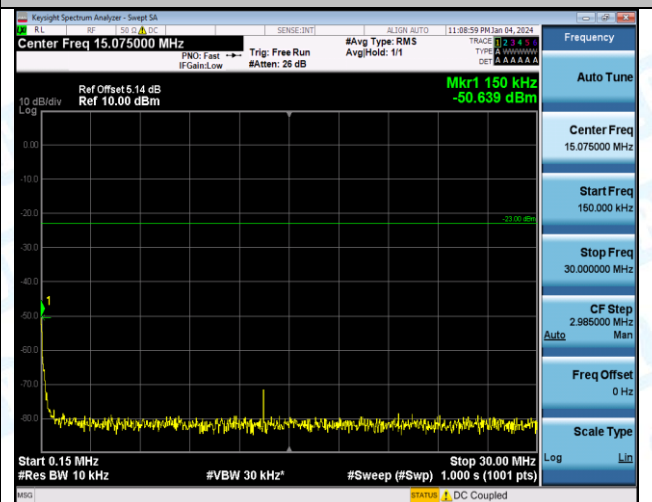

Test Graphs

Band5_1.4MHz_16QAM_20407_1RB#0_1000~3000_1000~3000

Band5_1.4MHz_16QAM_20407_1RB#0_3000~10000_3000~10000

Band5_1.4MHz_QPSK_20525_1RB#0_0.009~0.15_0.009~0.15

Band5_1.4MHz_QPSK_20525_1RB#0_0.15~30_0.15~30