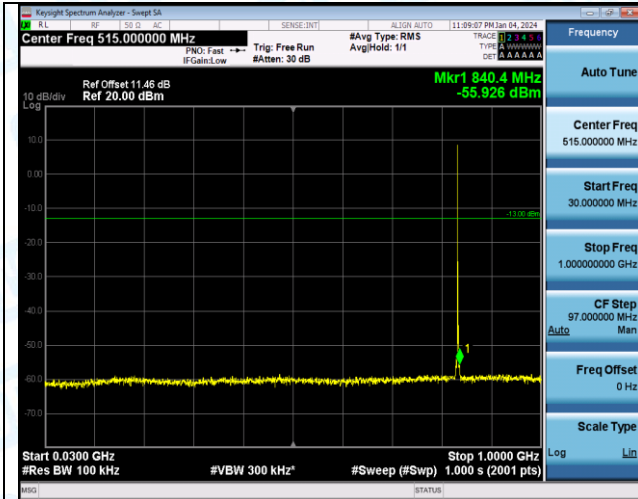

Band5_1.4MHz_QPSK_20525_1RB#0_30~1000_30~1000

Band5_1.4MHz_QPSK_20525_1RB#0_3000~10000_3000~10000