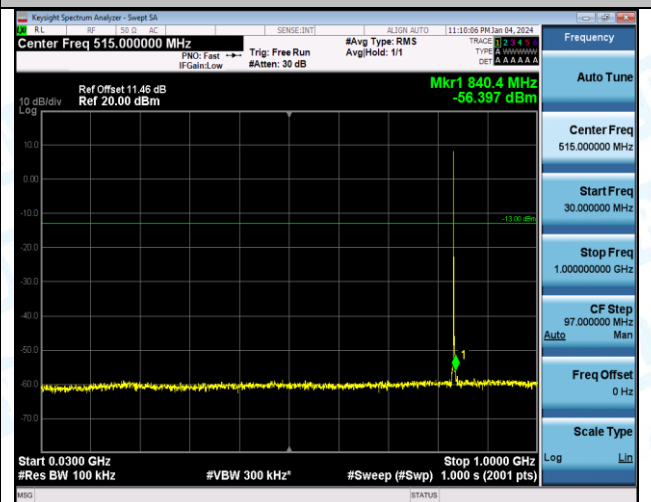

Band5_1.4MHz_16QAM_20525_1RB#0_30~1000_30~1000

Band5_1.4MHz_16QAM_20525_1RB#0_3000~10000_3000~10000