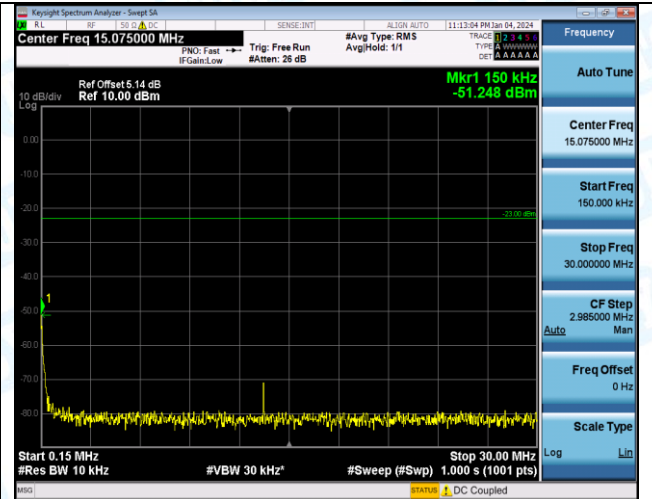

Band5_3MHz_QPSK_20415_1RB#0_0.15~30_0.15~30

Band5_3MHz_QPSK_20415_1RB#0_1000~3000_1000~3000