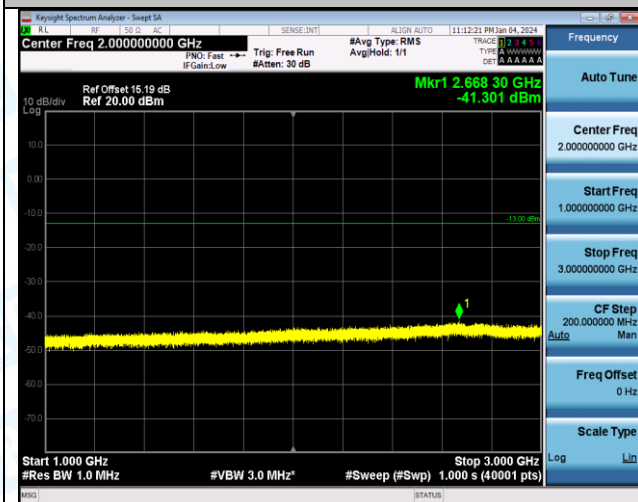

Band5_1.4MHz_16QAM_20643_1RB#0_1000~3000_1000~3000

Band5_3MHz_QPSK_20415_1RB#0_0.009~0.15_0.009~0.15