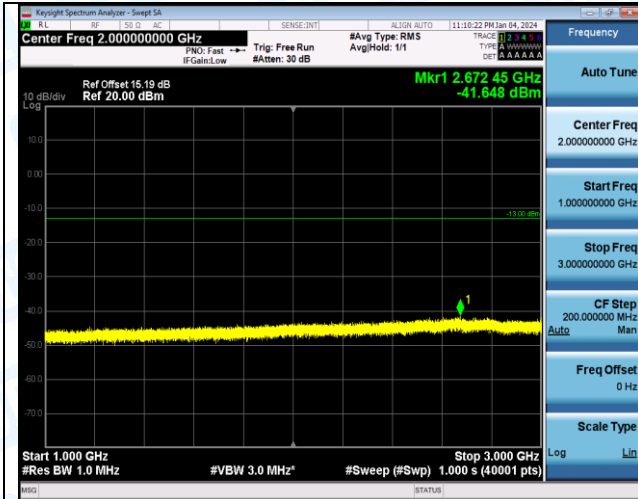

Band5_1.4MHz_16QAM_20525_1RB#0_1000~3000_1000~3000

Band5_1.4MHz_QPSK_20643_1RB#0_0.009~0.15_0.009~0.15