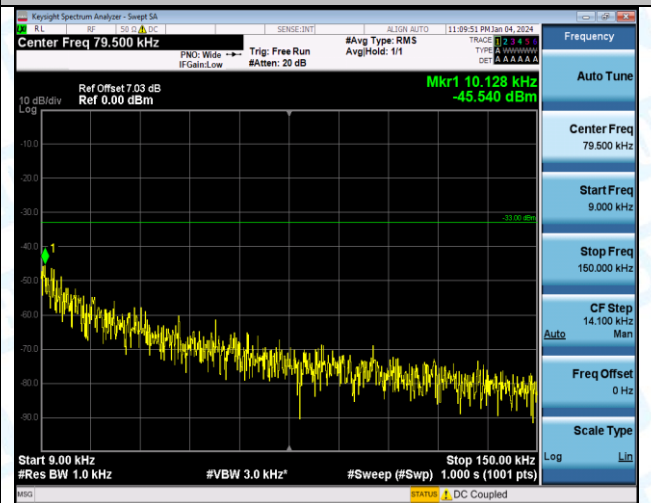

Band5_1.4MHz_QPSK_20525_1RB#0_30~1000_30~1000

Band5_1.4MHz_QPSK_20525_1RB#0_1000~3000_1000~3000

Band5_1.4MHz_QPSK_20525_1RB#0_3000~10000_3000~10000

Band5_1.4MHz_16QAM_20525_1RB#0_0.009~0.15_0.009~0.15

Band5_1.4MHz_16QAM_20525_1RB#0_0.15~30_0.15~30