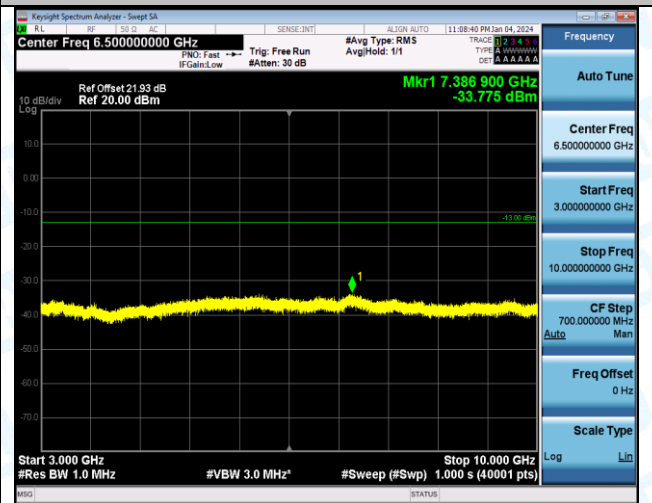

Band5_1.4MHz_16QAM_20407_1RB#0_3000~10000_3000~10000

Band5_1.4MHz_QPSK_20525_1RB#0_0.15~30_0.15~30