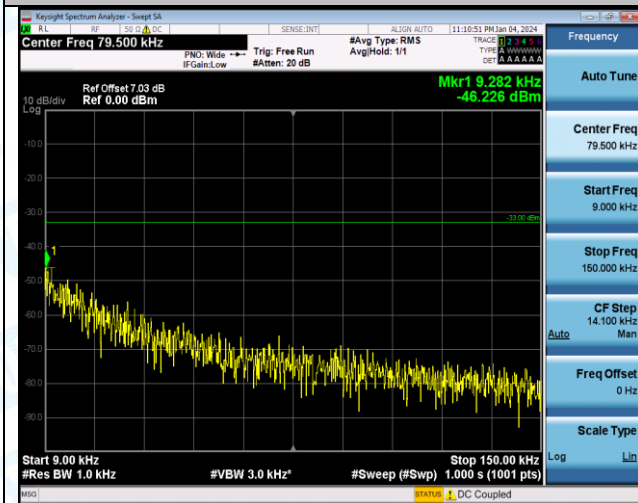

Band5_1.4MHz_16QAM_20525_1RB#0_30~1000_30~1000

Band5_1.4MHz_16QAM_20525_1RB#0_1000~3000_1000~3000

Band5_1.4MHz_16QAM_20525_1RB#0_3000~10000_3000~10000

Band5_1.4MHz_QPSK_20643_1RB#0_0.009~0.15_0.009~0.15

Band5_1.4MHz_QPSK_20643_1RB#0_0.15~30_0.15~30