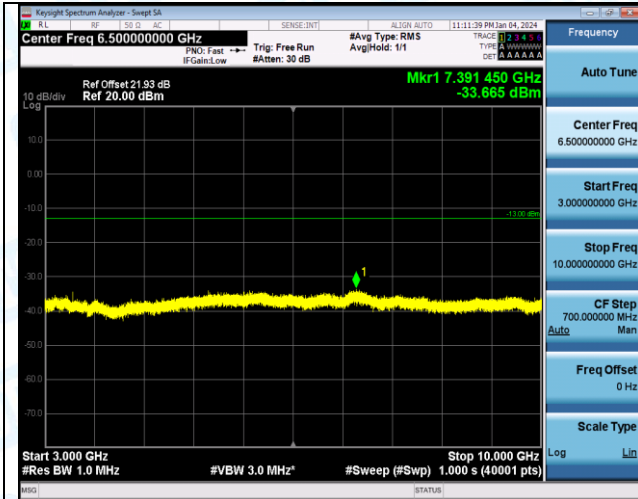

Band5_1.4MHz_QPSK_20643_1RB#0_30~1000_30~1000

Band5_1.4MHz_QPSK_20643_1RB#0_1000~3000_1000~3000

Band5_1.4MHz_QPSK_20643_1RB#0_3000~10000_3000~10000

Band5_1.4MHz_16QAM_20643_1RB#0_0.009~0.15_0.009~0.15

Band5_1.4MHz_16QAM_20643_1RB#0_0.15~30_0.15~30