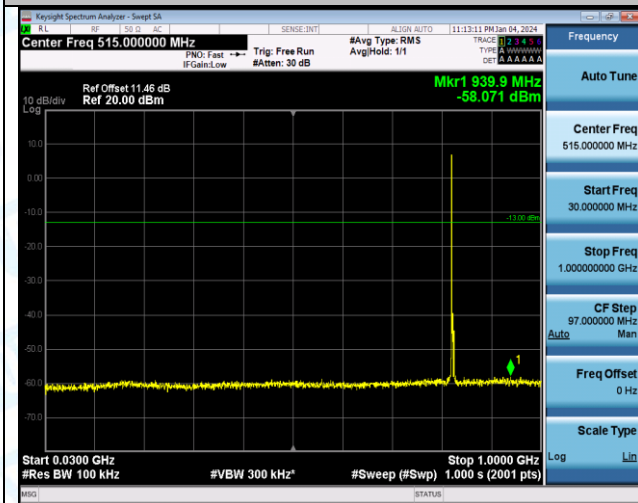

Band5_3MHz_QPSK_20415_1RB#0_30~1000_30~1000

Band5_3MHz_QPSK_20415_1RB#0_3000~10000_3000~10000