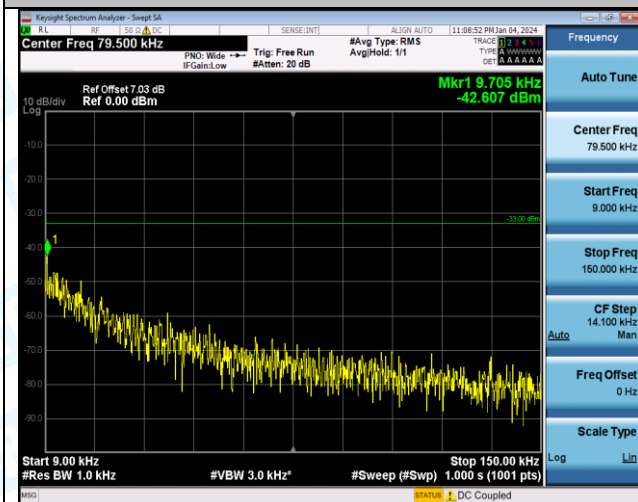

Test Graphs

Band5_1.4MHz_16QAM_20407_1RB#0_1000~3000_1000~3000

Band5_1.4MHz_16QAM_20407_1RB#0_3000~10000_3000~10000

Band5_1.4MHz_QPSK_20525_1RB#0_0.009~0.15_0.009~0.15

Band5_1.4MHz_QPSK_20525_1RB#0_0.15~30_0.15~30