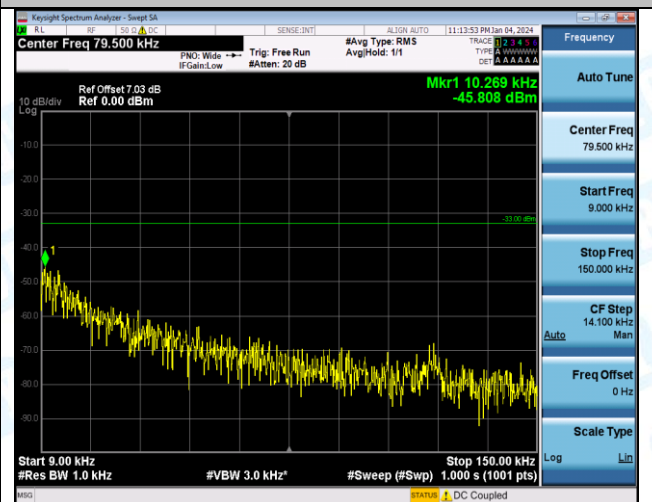

Band5_3MHz_QPSK_20415_1RB#0_30~1000_30~1000

Band5_3MHz_QPSK_20415_1RB#0_1000~3000_1000~3000

Band5_3MHz_QPSK_20415_1RB#0_3000~10000_3000~10000

Band5_3MHz_16QAM_20415_1RB#0_0.009~0.15_0.009~0.15

Band5_3MHz_16QAM_20415_1RB#0_0.15~30_0.15~30