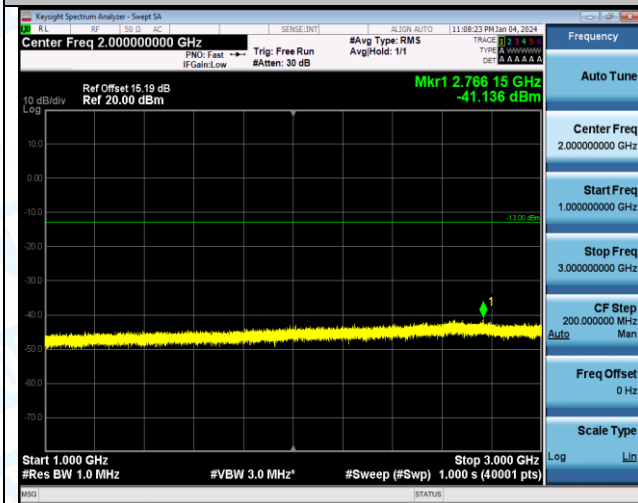

Band5_1.4MHz_16QAM_20407_1RB#0_1000~3000_1000~3000

Band5_1.4MHz_QPSK_20525_1RB#0_0.009~0.15_0.009~0.15