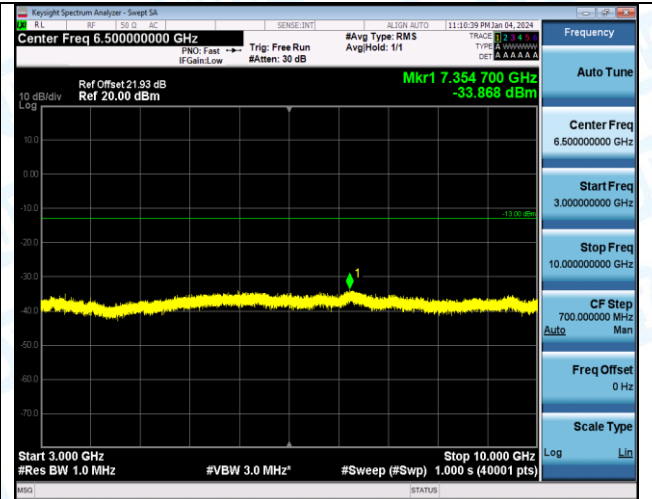

Band5_1.4MHz_16QAM_20525_1RB#0_30~1000_30~1000

Band5_1.4MHz_16QAM_20525_1RB#0_1000~3000_1000~3000

Band5_1.4MHz_16QAM_20525_1RB#0_3000~10000_3000~10000

Band5_1.4MHz_QPSK_20643_1RB#0_0.009~0.15_0.009~0.15

Band5_1.4MHz_QPSK_20643_1RB#0_0.15~30_0.15~30