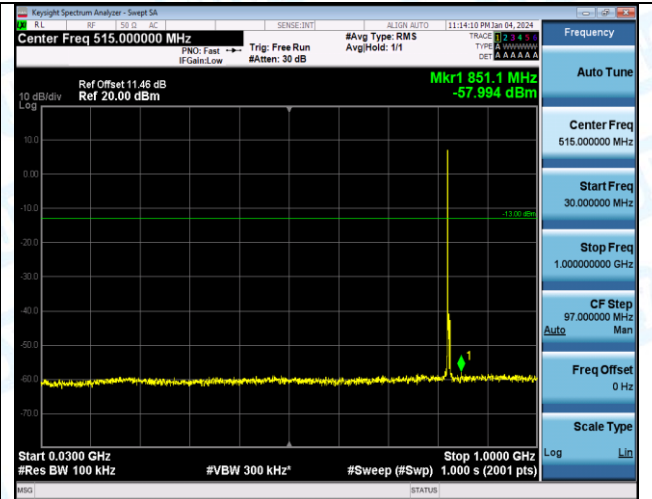

Band5_3MHz_16QAM_20415_1RB#0_30~1000_30~1000

Band5_3MHz_16QAM_20415_1RB#0_3000~10000_3000~10000