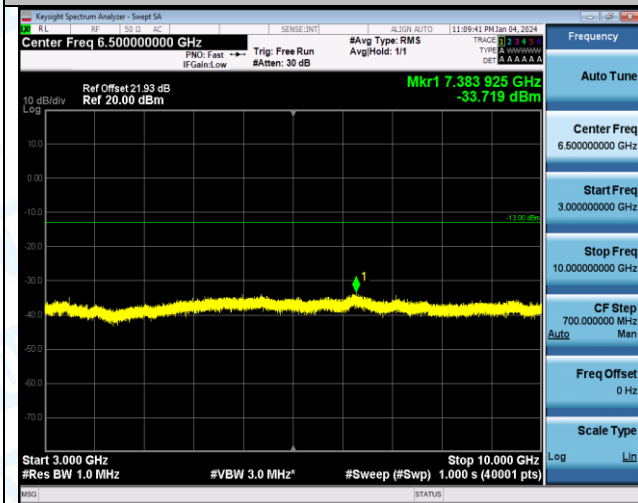

Band5_1.4MHz_QPSK_20525_1RB#0_30~1000_30~1000

Band5_1.4MHz_QPSK_20525_1RB#0_1000~3000_1000~3000

Band5_1.4MHz_QPSK_20525_1RB#0_3000~10000_3000~10000

Band5_1.4MHz_16QAM_20525_1RB#0_0.009~0.15_0.009~0.15

Band5_1.4MHz_16QAM_20525_1RB#0_0.15~30_0.15~30