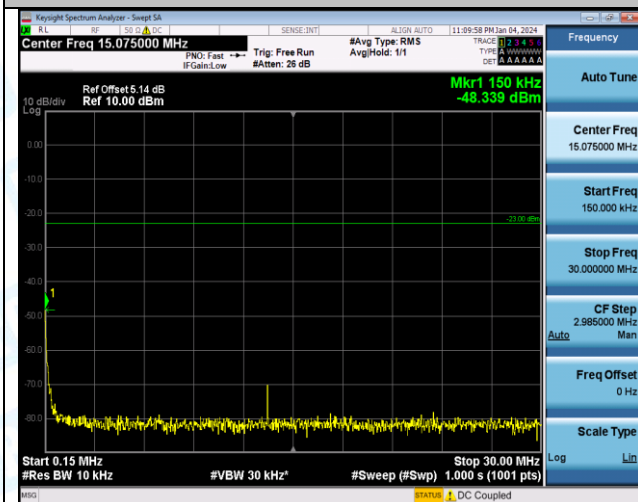

Band5_1.4MHz_16QAM_20525_1RB#0_0.15~30_0.15~30

Band5_1.4MHz_16QAM_20525_1RB#0_1000~3000_1000~3000