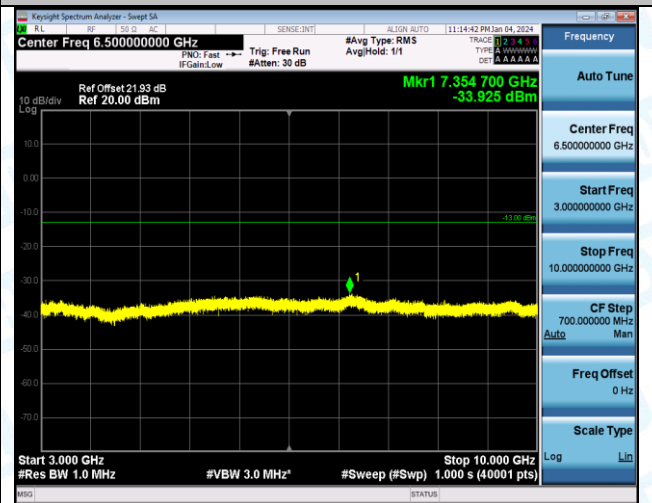

Band5_3MHz_16QAM_20415_1RB#0_30~1000_30~1000

Band5_3MHz_16QAM_20415_1RB#0_1000~3000_1000~3000

Band5_3MHz_16QAM_20415_1RB#0_3000~10000_3000~10000

Band5_3MHz_QPSK_20525_1RB#0_0.009~0.15_0.009~0.15

Band5_3MHz_QPSK_20525_1RB#0_0.15~30_0.15~30