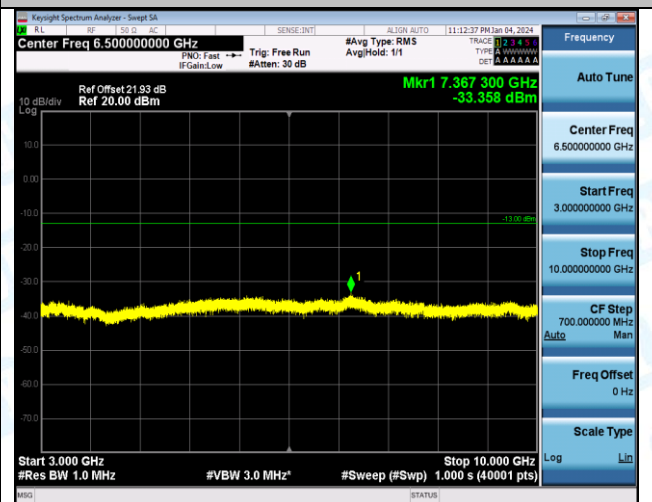

Band5_1.4MHz_16QAM_20643_1RB#0_30~1000_30~1000

Band5_1.4MHz_16QAM_20643_1RB#0_1000~3000_1000~3000

Band5_1.4MHz_16QAM_20643_1RB#0_3000~10000_3000~10000

Band5_3MHz_QPSK_20415_1RB#0_0.009~0.15_0.009~0.15

Band5_3MHz_QPSK_20415_1RB#0_0.15~30_0.15~30