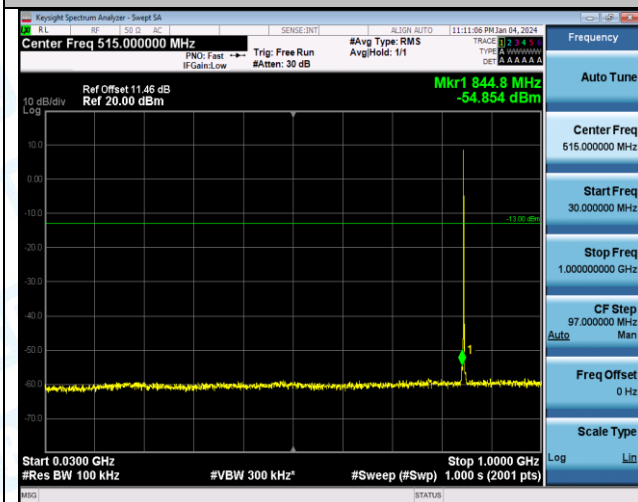

Band5_1.4MHz_QPSK_20643_1RB#0_30~1000_30~1000

Band5_1.4MHz_QPSK_20643_1RB#0_3000~10000_3000~10000