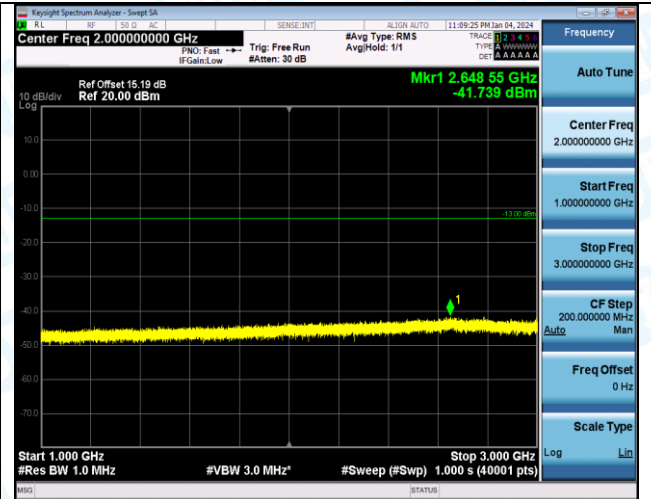

Band5_1.4MHz_QPSK_20525_1RB#0_1000~3000_1000~3000

Band5_1.4MHz_16QAM_20525_1RB#0_0.009~0.15_0.009~0.15