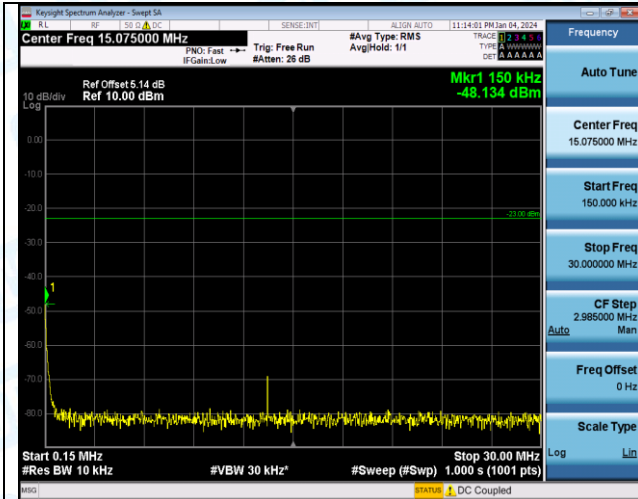

Band5_3MHz_16QAM_20415_1RB#0_0.15~30_0.15~30

Band5_3MHz_16QAM_20415_1RB#0_1000~3000_1000~3000