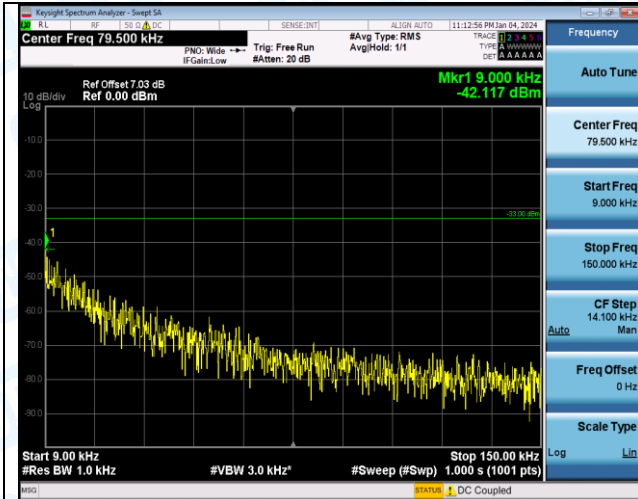

Band5_1.4MHz_16QAM_20643_1RB#0_30~1000_30~1000

Band5_1.4MHz_16QAM_20643_1RB#0_1000~3000_1000~3000

Band5_1.4MHz_16QAM_20643_1RB#0_3000~10000_3000~10000

Band5_3MHz_QPSK_20415_1RB#0_0.009~0.15_0.009~0.15

Band5_3MHz_QPSK_20415_1RB#0_0.15~30_0.15~30