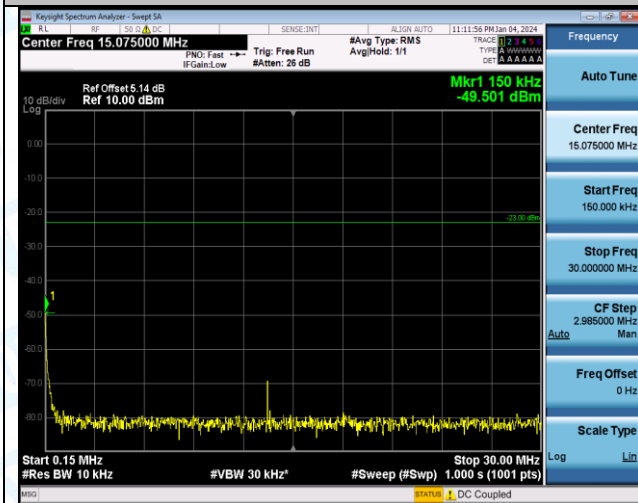

Band5_1.4MHz_16QAM_20643_1RB#0_0.15~30_0.15~30

Band5_1.4MHz_16QAM_20643_1RB#0_1000~3000_1000~3000