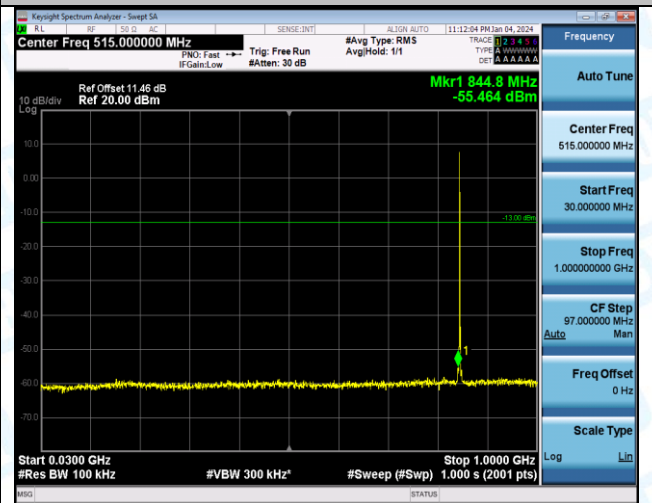

Band5_1.4MHz_16QAM_20643_1RB#0_30~1000_30~1000

Band5_1.4MHz_16QAM_20643_1RB#0_3000~10000_3000~10000