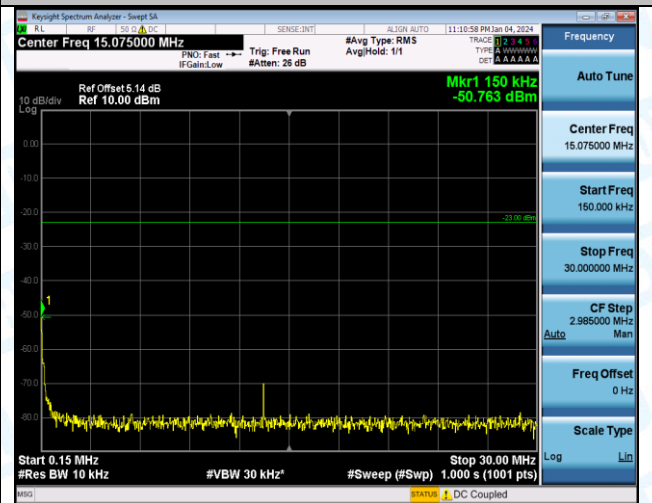

Band5_1.4MHz_QPSK_20643_1RB#0_0.15~30_0.15~30

Band5_1.4MHz_QPSK_20643_1RB#0_1000~3000_1000~3000