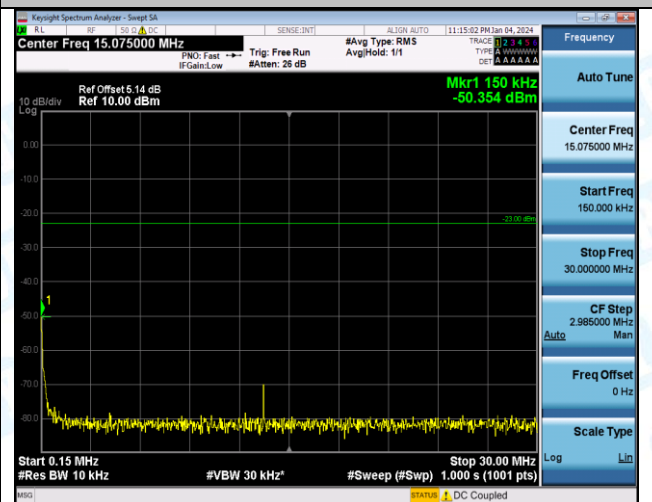

Band5_3MHz_QPSK_20525_1RB#0_0.15~30_0.15~30

Band5_3MHz_QPSK_20525_1RB#0_1000~3000_1000~3000