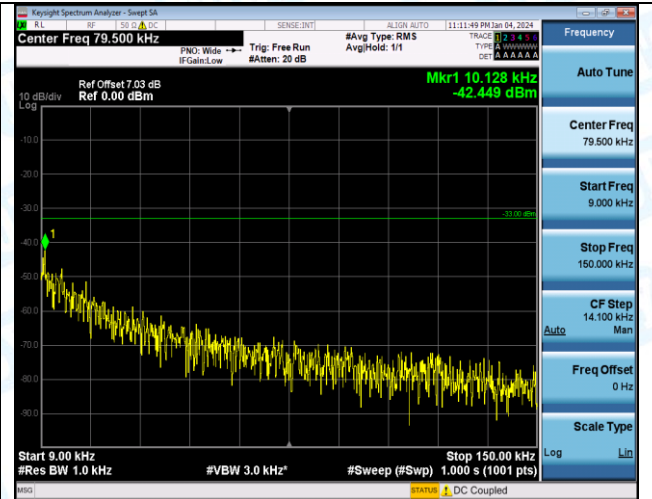

Band5_1.4MHz_QPSK_20643_1RB#0_30~1000_30~1000

Band5_1.4MHz_QPSK_20643_1RB#0_1000~3000_1000~3000

Band5_1.4MHz_QPSK_20643_1RB#0_3000~10000_3000~10000

Band5_1.4MHz_16QAM_20643_1RB#0_0.009~0.15_0.009~0.15

Band5_1.4MHz_16QAM_20643_1RB#0_0.15~30_0.15~30