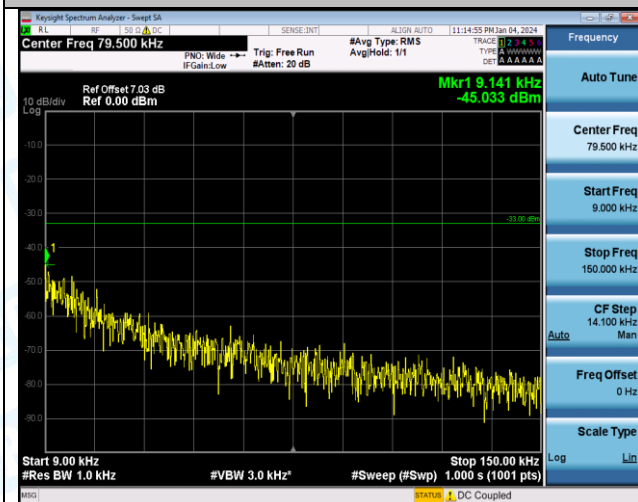

Band5_3MHz_16QAM_20415_1RB#0_30~1000_30~1000

Band5_3MHz_16QAM_20415_1RB#0_1000~3000_1000~3000

Band5_3MHz_16QAM_20415_1RB#0_3000~10000_3000~10000

Band5_3MHz_QPSK_20525_1RB#0_0.009~0.15_0.009~0.15

Band5_3MHz_QPSK_20525_1RB#0_0.15~30_0.15~30