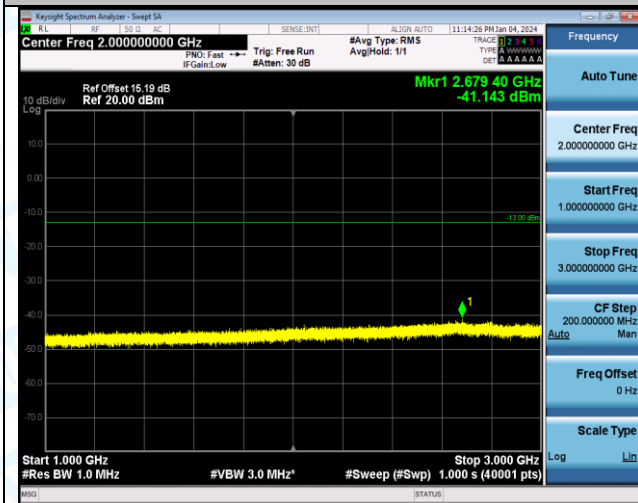

Band5_3MHz_16QAM_20415_1RB#0_1000~3000_1000~3000

Band5_3MHz_QPSK_20525_1RB#0_0.009~0.15_0.009~0.15