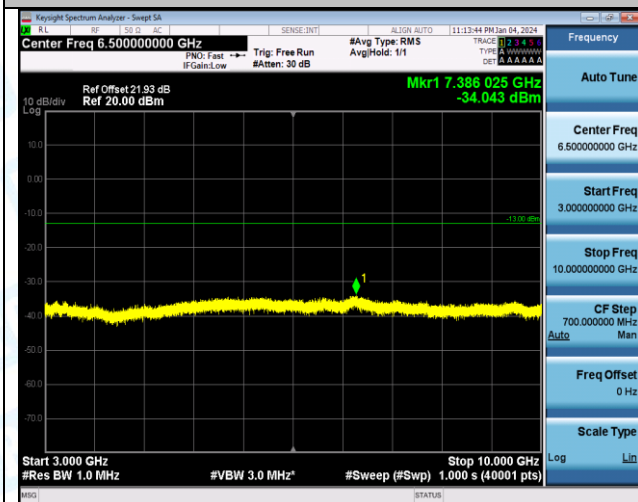

Band5_3MHz_QPSK_20415_1RB#0_30~1000_30~1000

Band5_3MHz_QPSK_20415_1RB#0_1000~3000_1000~3000

Band5_3MHz_QPSK_20415_1RB#0_3000~10000_3000~10000

Band5_3MHz_16QAM_20415_1RB#0_0.009~0.15_0.009~0.15

Band5_3MHz_16QAM_20415_1RB#0_0.15~30_0.15~30