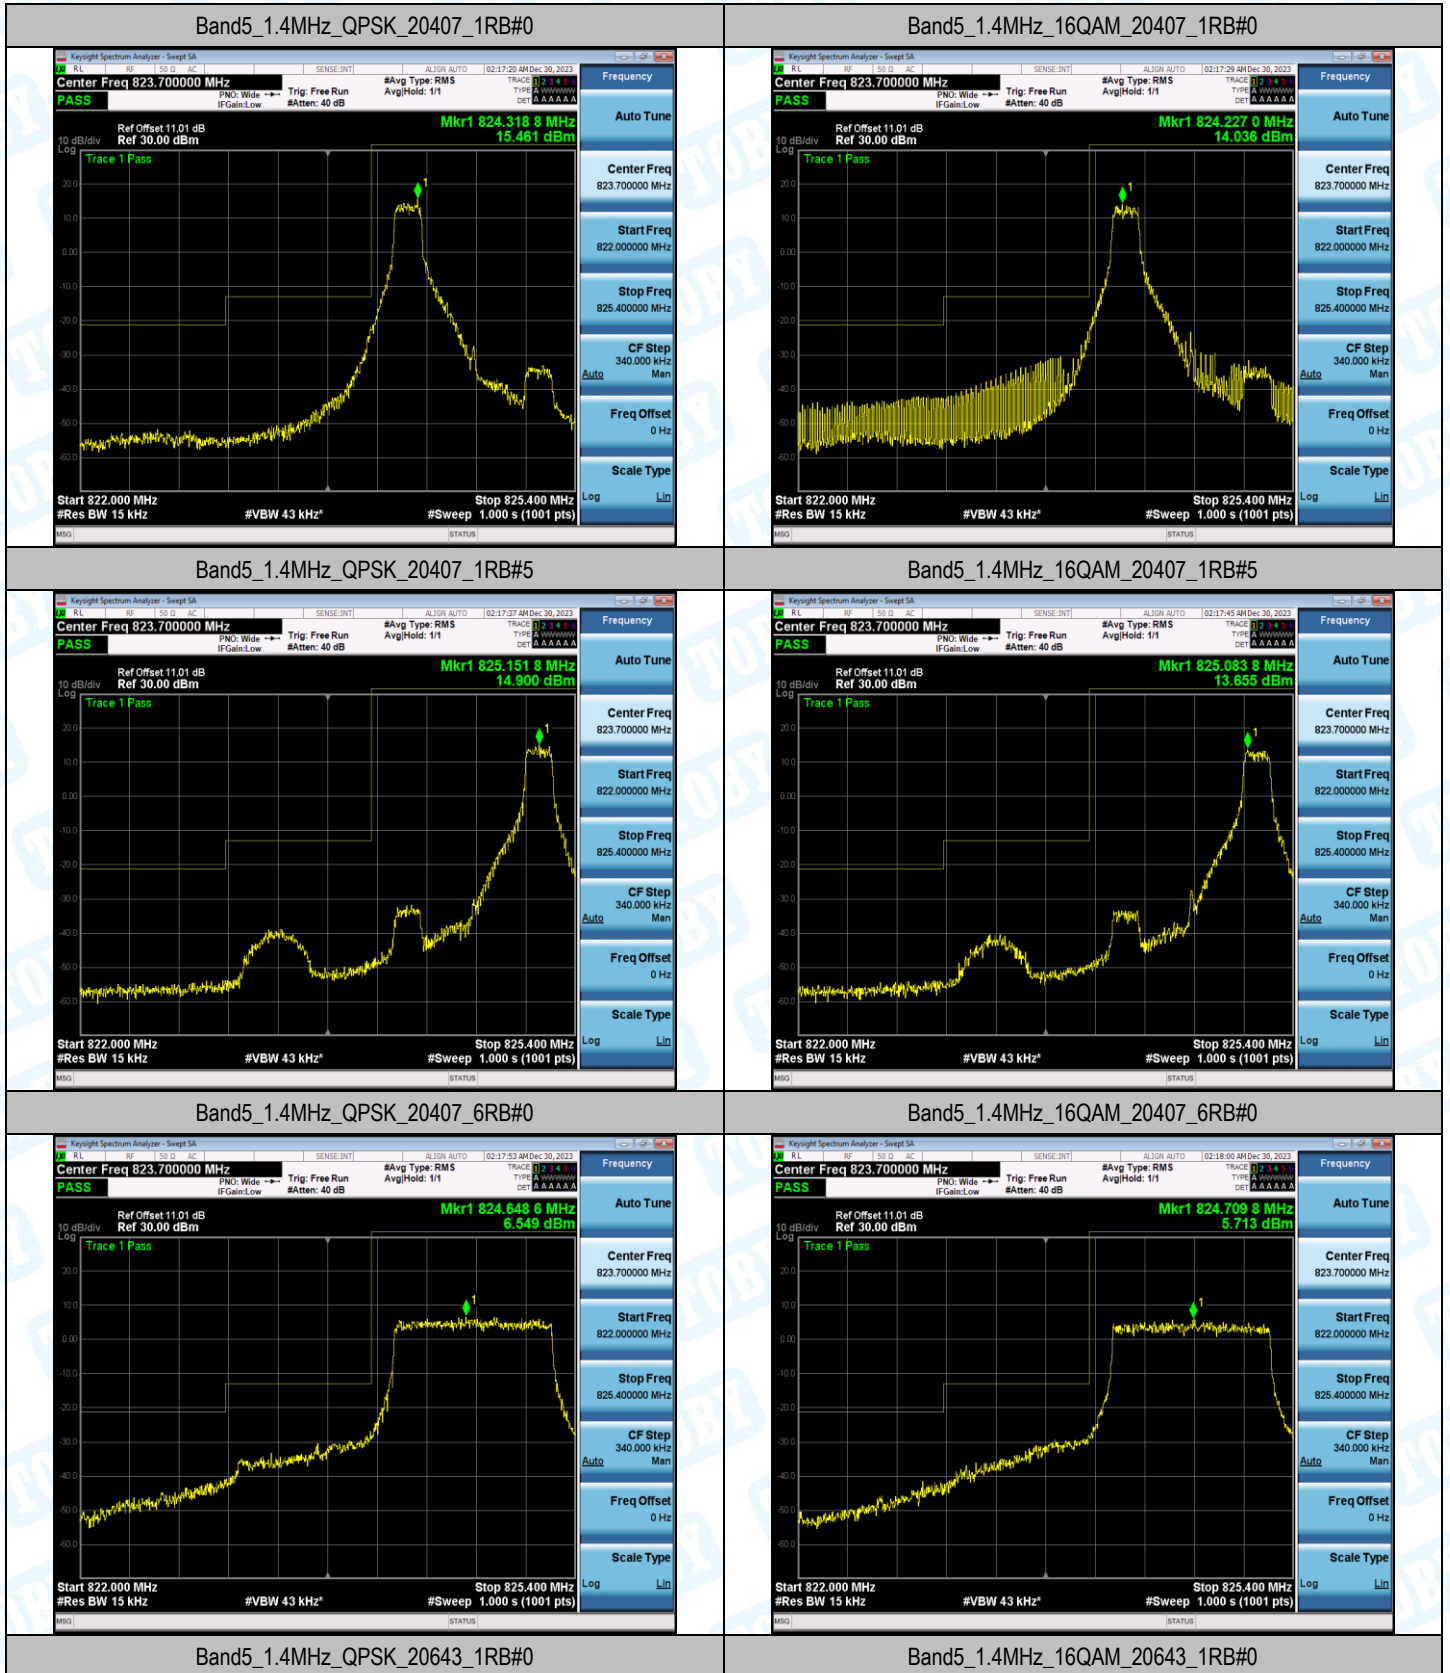

Test Graphs

Band5_1.4MHz_QPSK_20643_1RB#5

Band5_1.4MHz_16QAM_20643_1RB#5

Band5_1.4MHz_QPSK_20643_6RB#0

Band5_1.4MHz_16QAM_20643_6RB#0

Band5_3MHz_QPSK_20415_1RB#0

Band5_3MHz_16QAM_20415_1RB#0

Band5_3MHz_QPSK_20415_1RB#14

Band5_3MHz_16QAM_20415_1RB#14

Band5_3MHz_QPSK_20415_15RB#0

Band5_3MHz_16QAM_20415_15RB#0

Band5_3MHz_QPSK_20635_1RB#0

Band5_3MHz_16QAM_20635_1RB#0

Band5_3MHz_QPSK_20635_1RB#14

Band5_3MHz_16QAM_20635_1RB#14

Band5_3MHz_QPSK_20635_15RB#0