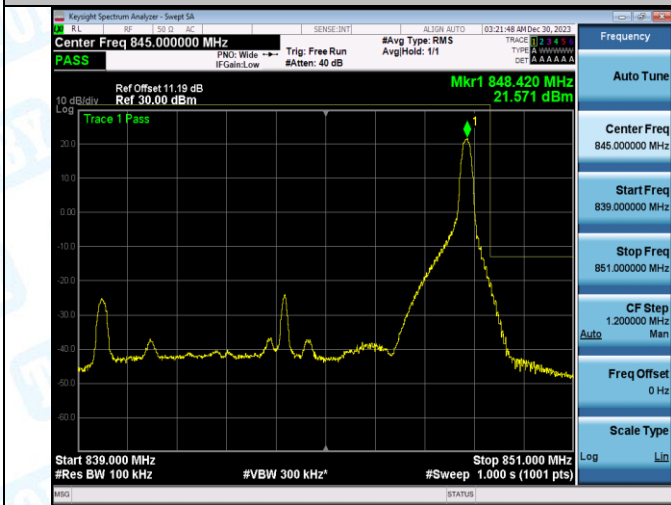

Band5_10MHz_QPSK_20600_50RB#0

Band5_10MHz_16QAM_20600_50RB#0

5. Conducted Spurious Emission

Test Result

Band	Bandwidth	Modulation	Channel	RB Configuration	Frequency Range	Frequency	Value(dBm)	Limit (dBm)	Verdict
Band5	1.4MHz	QPSK	20407	1RB#0	0.009~0.15	0.01	-44.04	-33.0	PASS
Band5	1.4MHz	QPSK	20407	1RB#0	0.15~30	0.15	-49.99	-23.0	PASS
Band5	1.4MHz	QPSK	20407	1RB#0	30~1000	821.04	-56.86	-13.0	PASS
Band5	1.4MHz	QPSK	20407	1RB#0	1000~3000	2675.15	-41.10	-13.0	PASS
Band5	1.4MHz	QPSK	20407	1RB#0	3000~10000	7402.13	-33.31	-13.0	PASS
Band5	1.4MHz	16QAM	20407	1RB#0	0.009~0.15	0.01	-43.43	-33.0	PASS
Band5	1.4MHz	16QAM	20407	1RB#0	0.15~30	0.15	-48.71	-23.0	PASS
Band5	1.4MHz	16QAM	20407	1RB#0	30~1000	821.04	-56.54	-13.0	PASS
Band5	1.4MHz	16QAM	20407	1RB#0	1000~3000	2766.15	-41.14	-13.0	PASS
Band5	1.4MHz	16QAM	20407	1RB#0	3000~10000	7386.90	-33.78	-13.0	PASS
Band5	1.4MHz	QPSK	20525	1RB#0	0.009~0.15	0.01	-42.61	-33.0	PASS
Band5	1.4MHz	QPSK	20525	1RB#0	0.15~30	0.15	-50.64	-23.0	PASS
Band5	1.4MHz	QPSK	20525	1RB#0	30~1000	840.44	-55.93	-13.0	PASS
Band5	1.4MHz	QPSK	20525	1RB#0	1000~3000	2648.55	-41.74	-13.0	PASS
Band5	1.4MHz	QPSK	20525	1RB#0	3000~10000	7383.93	-33.72	-13.0	PASS
Band5	1.4MHz	16QAM	20525	1RB#0	0.009~0.15	0.01	-45.54	-33.0	PASS
Band5	1.4MHz	16QAM	20525	1RB#0	0.15~30	0.15	-48.34	-23.0	PASS
Band5	1.4MHz	16QAM	20525	1RB#0	30~1000	840.44	-56.40	-13.0	PASS
Band5	1.4MHz	16QAM	20525	1RB#0	1000~3000	2672.45	-41.65	-13.0	PASS
Band5	1.4MHz	16QAM	20525	1RB#0	3000~10000	7354.70	-33.87	-13.0	PASS
Band5	1.4MHz	QPSK	20643	1RB#0	0.009~0.15	0.01	-46.23	-33.0	PASS
Band5	1.4MHz	QPSK	20643	1RB#0	0.15~30	0.15	-50.76	-23.0	PASS
Band5	1.4MHz	QPSK	20643	1RB#0	30~1000	844.80	-54.85	-13.0	PASS
Band5	1.4MHz	QPSK	20643	1RB#0	1000~3000	2653.55	-41.47	-13.0	PASS
Band5	1.4MHz	QPSK	20643	1RB#0	3000~10000	7391.45	-33.67	-13.0	PASS
Band5	1.4MHz	16QAM	20643	1RB#0	0.009~0.15	0.01	-42.45	-33.0	PASS
Band5	1.4MHz	16QAM	20643	1RB#0	0.15~30	0.15	-49.50	-23.0	PASS
Band5	1.4MHz	16QAM	20643	1RB#0	30~1000	844.80	-55.46	-13.0	PASS
Band5	1.4MHz	16QAM	20643	1RB#0	1000~3000	2668.30	-41.30	-13.0	PASS
Band5	1.4MHz	16QAM	20643	1RB#0	3000~10000	7367.30	-33.36	-13.0	PASS
Band5	3MHz	QPSK	20415	1RB#0	0.009~0.15	0.01	-42.12	-33.0	PASS
Band5	3MHz	QPSK	20415	1RB#0	0.15~30	0.15	-51.25	-23.0	PASS
Band5	3MHz	QPSK	20415	1RB#0	30~1000	939.86	-58.07	-13.0	PASS
Band5	3MHz	QPSK	20415	1RB#0	1000~3000	2637.15	-41.69	-13.0	PASS
Band5	3MHz	QPSK	20415	1RB#0	3000~10000	7386.03	-34.04	-13.0	PASS
Band5	3MHz	16QAM	20415	1RB#0	0.009~0.15	0.01	-45.81	-33.0	PASS
Band5	3MHz	16QAM	20415	1RB#0	0.15~30	0.15	-48.13	-23.0	PASS
Band5	3MHz	16QAM	20415	1RB#0	30~1000	851.11	-57.99	-13.0	PASS
Band5	3MHz	16QAM	20415	1RB#0	1000~3000	2679.40	-41.14	-13.0	PASS