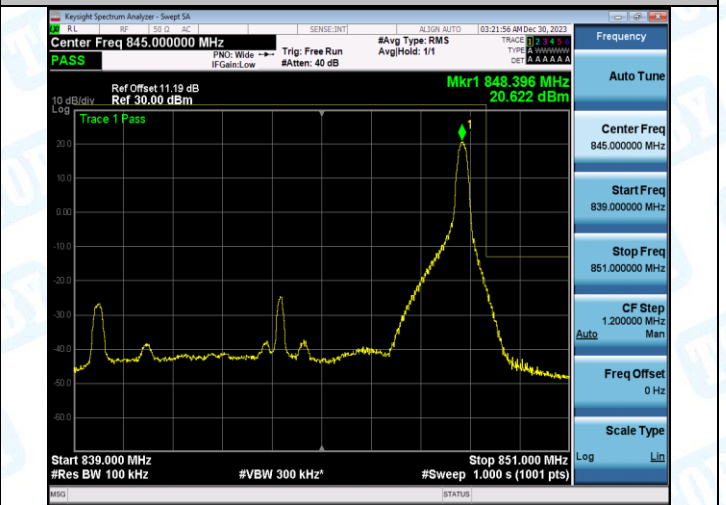

Band5_10MHz_QPSK_20600_50RB#0

Band5_10MHz_16QAM_20600_50RB#0

5. Conducted Spurious Emission

Test Result

Band	Bandwidth	Modulation	Channel	RB Configuration	Frequency Range	Frequency	Value(dBm)	Limit (dBm)	Verdict
Band5	1.4MHz	QPSK	20407	1RB#0	0.009~0.15	0.01	-44.04	-33.0	PASS
Band5	1.4MHz	QPSK	20407	1RB#0	0.15~30	0.15	-49.99	-23.0	PASS
Band5	1.4MHz	QPSK	20407	1RB#0	30~1000	821.04	-56.86	-13.0	PASS
Band5	1.4MHz	QPSK	20407	1RB#0	1000~3000	2675.15	-41.10	-13.0	PASS
Band5	1.4MHz	QPSK	20407	1RB#0	3000~10000	7402.13	-33.31	-13.0	PASS
Band5	1.4MHz	16QAM	20407	1RB#0	0.009~0.15	0.01	-43.43	-33.0	PASS
Band5	1.4MHz	16QAM	20407	1RB#0	0.15~30	0.15	-48.71	-23.0	PASS
Band5	1.4MHz	16QAM	20407	1RB#0	30~1000	821.04	-56.54	-13.0	PASS
Band5	1.4MHz	16QAM	20407	1RB#0	1000~3000	2766.15	-41.14	-13.0	PASS
Band5	1.4MHz	16QAM	20407	1RB#0	3000~10000	7386.90	-33.78	-13.0	PASS
Band5	1.4MHz	QPSK	20525	1RB#0	0.009~0.15	0.01	-42.61	-33.0	PASS
Band5	1.4MHz	QPSK	20525	1RB#0	0.15~30	0.15	-50.64	-23.0	PASS
Band5	1.4MHz	QPSK	20525	1RB#0	30~1000	840.44	-55.93	-13.0	PASS
Band5	1.4MHz	QPSK	20525	1RB#0	1000~3000	2648.55	-41.74	-13.0	PASS
Band5	1.4MHz	QPSK	20525	1RB#0	3000~10000	7383.93	-33.72	-13.0	PASS
Band5	1.4MHz	16QAM	20525	1RB#0	0.009~0.15	0.01	-45.54	-33.0	PASS
Band5	1.4MHz	16QAM	20525	1RB#0	0.15~30	0.15	-48.34	-23.0	PASS
Band5	1.4MHz	16QAM	20525	1RB#0	30~1000	840.44	-56.40	-13.0	PASS
Band5	1.4MHz	16QAM	20525	1RB#0	1000~3000	2672.45	-41.65	-13.0	PASS
Band5	1.4MHz	16QAM	20525	1RB#0	3000~10000	7354.70	-33.87	-13.0	PASS
Band5	1.4MHz	QPSK	20643	1RB#0	0.009~0.15	0.01	-46.23	-33.0	PASS
Band5	1.4MHz	QPSK	20643	1RB#0	0.15~30	0.15	-50.76	-23.0	PASS
Band5	1.4MHz	QPSK	20643	1RB#0	30~1000	844.80	-54.85	-13.0	PASS
Band5	1.4MHz	QPSK	20643	1RB#0	1000~3000	2653.55	-41.47	-13.0	PASS
Band5	1.4MHz	QPSK	20643	1RB#0	3000~10000	7391.45	-33.67	-13.0	PASS
Band5	1.4MHz	16QAM	20643	1RB#0	0.009~0.15	0.01	-42.45	-33.0	PASS
Band5	1.4MHz	16QAM	20643	1RB#0	0.15~30	0.15	-49.50	-23.0	PASS
Band5	1.4MHz	16QAM	20643	1RB#0	30~1000	844.80	-55.46	-13.0	PASS
Band5	1.4MHz	16QAM	20643	1RB#0	1000~3000	2668.30	-41.30	-13.0	PASS
Band5	1.4MHz	16QAM	20643	1RB#0	3000~10000	7367.30	-33.36	-13.0	PASS
Band5	3MHz	QPSK	20415	1RB#0	0.009~0.15	0.01	-42.12	-33.0	PASS
Band5	3MHz	QPSK	20415	1RB#0	0.15~30	0.15	-51.25	-23.0	PASS
Band5	3MHz	QPSK	20415	1RB#0	30~1000	939.86	-58.07	-13.0	PASS
Band5	3MHz	QPSK	20415	1RB#0	1000~3000	2637.15	-41.69	-13.0	PASS
Band5	3MHz	QPSK	20415	1RB#0	3000~10000	7386.03	-34.04	-13.0	PASS
Band5	3MHz	16QAM	20415	1RB#0	0.009~0.15	0.01	-45.81	-33.0	PASS
Band5	3MHz	16QAM	20415	1RB#0	0.15~30	0.15	-48.13	-23.0	PASS
Band5	3MHz	16QAM	20415	1RB#0	30~1000	851.11	-57.99	-13.0	PASS
Band5	3MHz	16QAM	20415	1RB#0	1000~3000	2679.40	-41.14	-13.0	PASS