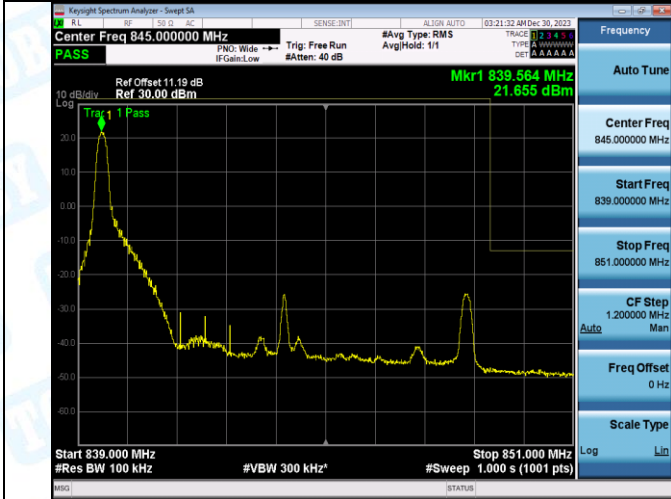

Band5_10MHz_QPSK_20600_1RB#0

Band5_10MHz_QPSK_20600_1RB#49