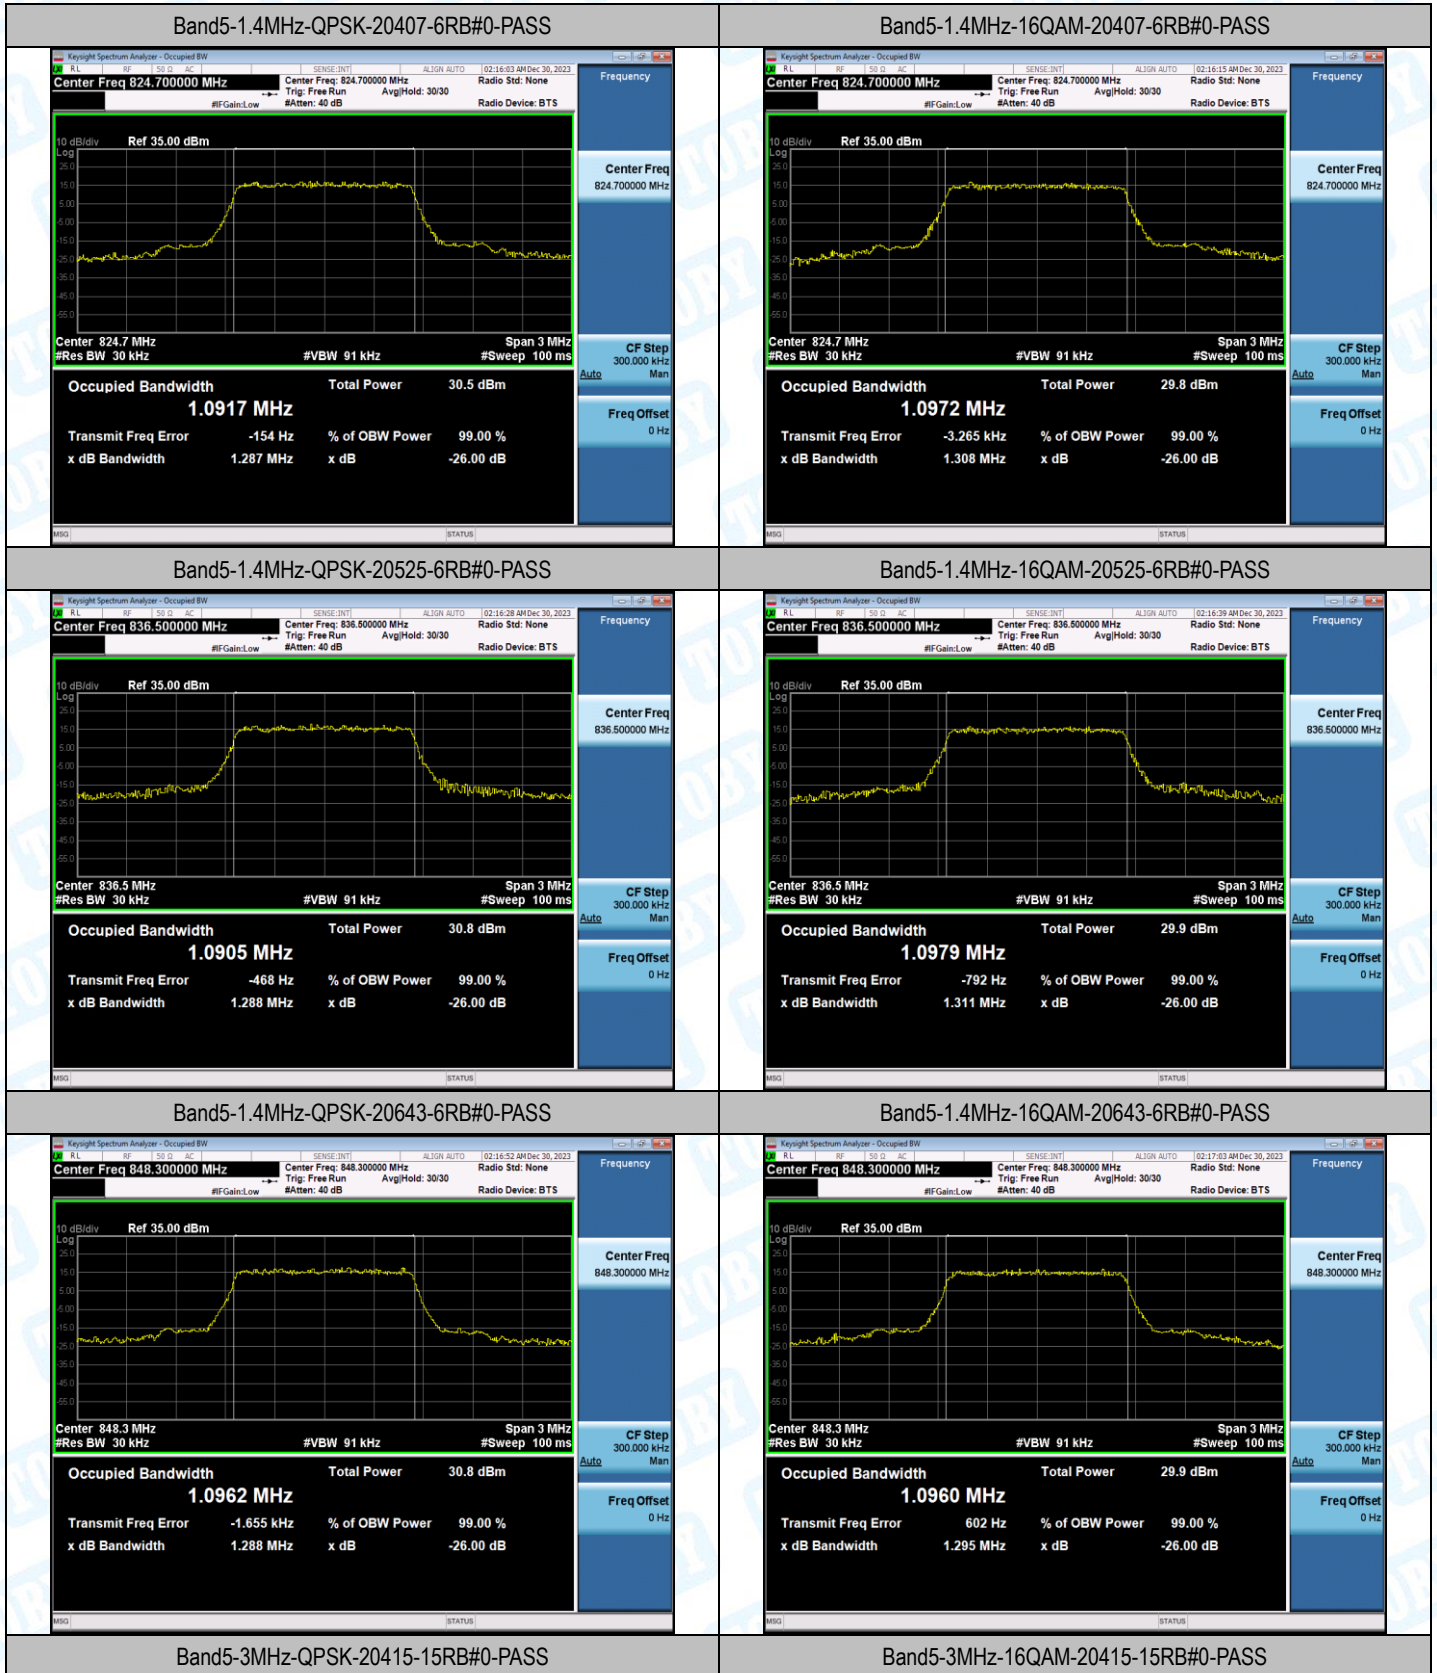

Band5-10MHz-16QAM-20600-1RB#0-PASS

Band5-10MHz-QPSK-20600-50RB#0-PASS

Band5-10MHz-16QAM-20600-50RB#0-PASS

3. 26dB Bandwidth and Occupied Bandwidth

Test Result

Band	Bandwidth	Modulation	Channel	RB Configuration	Occupied Bandwidth (MHz)	26dB Bandwidth (MHz)	Verdict
Band5	1.4MHz	QPSK	20407	6RB#0	1.0917	1.287	PASS
Band5	1.4MHz	16QAM	20407	6RB#0	1.0972	1.308	PASS
Band5	1.4MHz	QPSK	20525	6RB#0	1.0905	1.288	PASS
Band5	1.4MHz	16QAM	20525	6RB#0	1.0979	1.311	PASS
Band5	1.4MHz	QPSK	20643	6RB#0	1.0962	1.288	PASS
Band5	1.4MHz	16QAM	20643	6RB#0	1.0960	1.295	PASS
Band5	3MHz	QPSK	20415	15RB#0	2.6872	2.899	PASS
Band5	3MHz	16QAM	20415	15RB#0	2.6836	2.893	PASS
Band5	3MHz	QPSK	20525	15RB#0	2.6856	2.896	PASS
Band5	3MHz	16QAM	20525	15RB#0	2.6852	2.902	PASS
Band5	3MHz	QPSK	20635	15RB#0	2.6926	2.894	PASS
Band5	3MHz	16QAM	20635	15RB#0	2.6833	2.912	PASS
Band5	5MHz	QPSK	20425	25RB#0	4.4932	4.948	PASS
Band5	5MHz	16QAM	20425	25RB#0	4.4889	4.906	PASS
Band5	5MHz	QPSK	20525	25RB#0	4.4888	4.924	PASS
Band5	5MHz	16QAM	20525	25RB#0	4.5006	4.971	PASS
Band5	5MHz	QPSK	20625	25RB#0	4.5031	4.945	PASS
Band5	5MHz	16QAM	20625	25RB#0	4.5013	4.917	PASS
Band5	10MHz	QPSK	20450	50RB#0	8.9800	9.745	PASS
Band5	10MHz	16QAM	20450	50RB#0	8.9871	9.886	PASS
Band5	10MHz	QPSK	20525	50RB#0	8.9859	9.757	PASS
Band5	10MHz	16QAM	20525	50RB#0	8.9826	9.706	PASS
Band5	10MHz	QPSK	20600	50RB#0	8.9609	9.750	PASS
Band5	10MHz	16QAM	20600	50RB#0	8.9597	9.673	PASS

Test Graphs

Band5-3MHz-QPSK-20525-15RB#0-PASS

Band5-3MHz-16QAM-20525-15RB#0-PASS

Band5-3MHz-QPSK-20635-15RB#0-PASS

Band5-3MHz-16QAM-20635-15RB#0-PASS

Band5-5MHz-QPSK-20425-25RB#0-PASS

Band5-5MHz-16QAM-20425-25RB#0-PASS