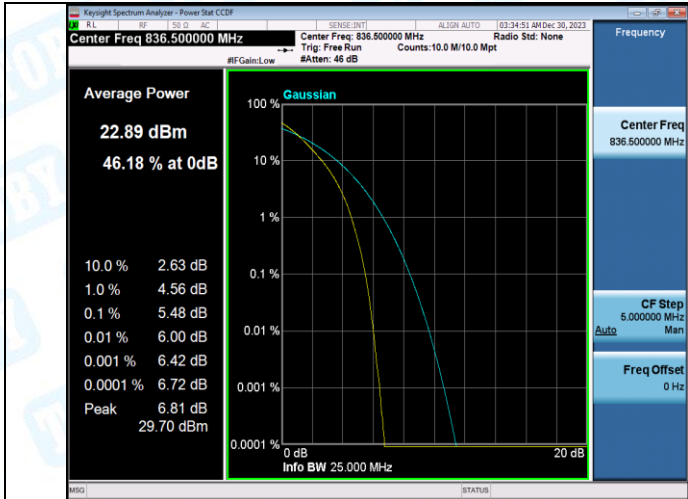

Band5-10MHz-QPSK-20600-1RB#0-PASS