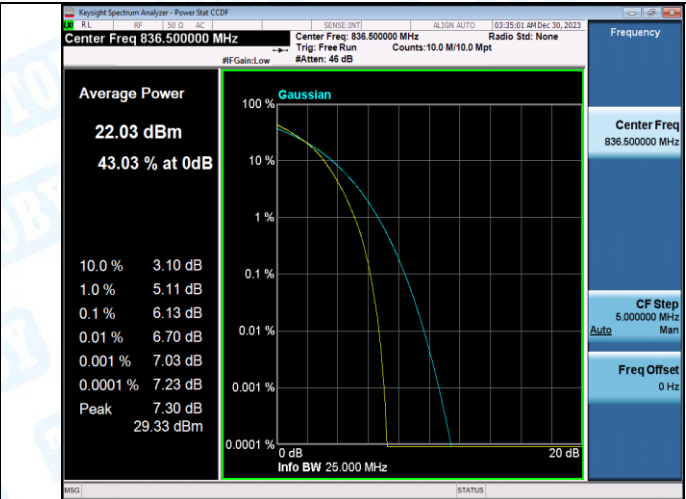

Band5-10MHz-16QAM-20600-1RB#0-PASS

Band5-10MHz-QPSK-20600-50RB#0-PASS

Band5-10MHz-16QAM-20600-50RB#0-PASS

3. 26dB Bandwidth and Occupied Bandwidth

Test Result

Band	Bandwidth	Modulation	Channel	RB Configuration	Occupied Bandwidth (MHz)	26dB Bandwidth (MHz)	Verdict
Band5	1.4MHz	QPSK	20407	6RB#0	1.0917	1.287	PASS
Band5	1.4MHz	16QAM	20407	6RB#0	1.0972	1.308	PASS
Band5	1.4MHz	QPSK	20525	6RB#0	1.0905	1.288	PASS
Band5	1.4MHz	16QAM	20525	6RB#0	1.0979	1.311	PASS
Band5	1.4MHz	QPSK	20643	6RB#0	1.0962	1.288	PASS
Band5	1.4MHz	16QAM	20643	6RB#0	1.0960	1.295	PASS
Band5	3MHz	QPSK	20415	15RB#0	2.6872	2.899	PASS
Band5	3MHz	16QAM	20415	15RB#0	2.6836	2.893	PASS
Band5	3MHz	QPSK	20525	15RB#0	2.6856	2.896	PASS
Band5	3MHz	16QAM	20525	15RB#0	2.6852	2.902	PASS
Band5	3MHz	QPSK	20635	15RB#0	2.6926	2.894	PASS
Band5	3MHz	16QAM	20635	15RB#0	2.6833	2.912	PASS
Band5	5MHz	QPSK	20425	25RB#0	4.4932	4.948	PASS
Band5	5MHz	16QAM	20425	25RB#0	4.4889	4.906	PASS
Band5	5MHz	QPSK	20525	25RB#0	4.4888	4.924	PASS
Band5	5MHz	16QAM	20525	25RB#0	4.5006	4.971	PASS
Band5	5MHz	QPSK	20625	25RB#0	4.5031	4.945	PASS
Band5	5MHz	16QAM	20625	25RB#0	4.5013	4.917	PASS
Band5	10MHz	QPSK	20450	50RB#0	8.9800	9.745	PASS
Band5	10MHz	16QAM	20450	50RB#0	8.9871	9.886	PASS
Band5	10MHz	QPSK	20525	50RB#0	8.9859	9.757	PASS
Band5	10MHz	16QAM	20525	50RB#0	8.9826	9.706	PASS
Band5	10MHz	QPSK	20600	50RB#0	8.9609	9.750	PASS
Band5	10MHz	16QAM	20600	50RB#0	8.9597	9.673	PASS