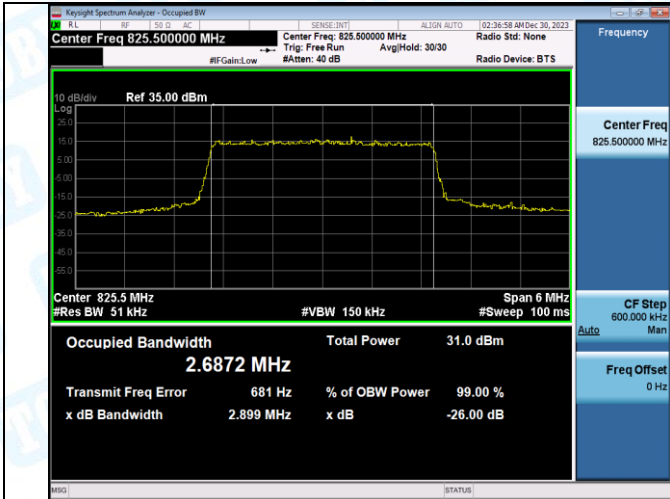

Band5-3MHz-QPSK-20525-15RB#0-PASS