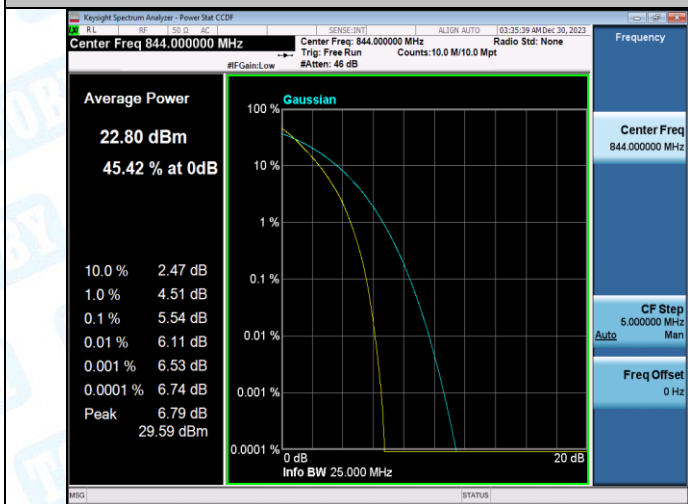

Band5-10MHz-16QAM-20600-1RB#0-PASS

Band5-10MHz-QPSK-20600-50RB#0-PASS

Band5-10MHz-16QAM-20600-50RB#0-PASS

3. 26dB Bandwidth and Occupied Bandwidth

Test Result

Band	Bandwidth	Modulation	Channel	RB Configuration	Occupied Bandwidth (MHz)	26dB Bandwidth (MHz)	Verdict
Band5	1.4MHz	QPSK	20407	6RB#0	1.0917	1.287	PASS
Band5	1.4MHz	16QAM	20407	6RB#0	1.0972	1.308	PASS
Band5	1.4MHz	QPSK	20525	6RB#0	1.0905	1.288	PASS
Band5	1.4MHz	16QAM	20525	6RB#0	1.0979	1.311	PASS
Band5	1.4MHz	QPSK	20643	6RB#0	1.0962	1.288	PASS
Band5	1.4MHz	16QAM	20643	6RB#0	1.0960	1.295	PASS
Band5	3MHz	QPSK	20415	15RB#0	2.6872	2.899	PASS
Band5	3MHz	16QAM	20415	15RB#0	2.6836	2.893	PASS
Band5	3MHz	QPSK	20525	15RB#0	2.6856	2.896	PASS
Band5	3MHz	16QAM	20525	15RB#0	2.6852	2.902	PASS
Band5	3MHz	QPSK	20635	15RB#0	2.6926	2.894	PASS
Band5	3MHz	16QAM	20635	15RB#0	2.6833	2.912	PASS
Band5	5MHz	QPSK	20425	25RB#0	4.4932	4.948	PASS
Band5	5MHz	16QAM	20425	25RB#0	4.4889	4.906	PASS
Band5	5MHz	QPSK	20525	25RB#0	4.4888	4.924	PASS
Band5	5MHz	16QAM	20525	25RB#0	4.5006	4.971	PASS
Band5	5MHz	QPSK	20625	25RB#0	4.5031	4.945	PASS
Band5	5MHz	16QAM	20625	25RB#0	4.5013	4.917	PASS
Band5	10MHz	QPSK	20450	50RB#0	8.9800	9.745	PASS
Band5	10MHz	16QAM	20450	50RB#0	8.9871	9.886	PASS
Band5	10MHz	QPSK	20525	50RB#0	8.9859	9.757	PASS
Band5	10MHz	16QAM	20525	50RB#0	8.9826	9.706	PASS
Band5	10MHz	QPSK	20600	50RB#0	8.9609	9.750	PASS
Band5	10MHz	16QAM	20600	50RB#0	8.9597	9.673	PASS