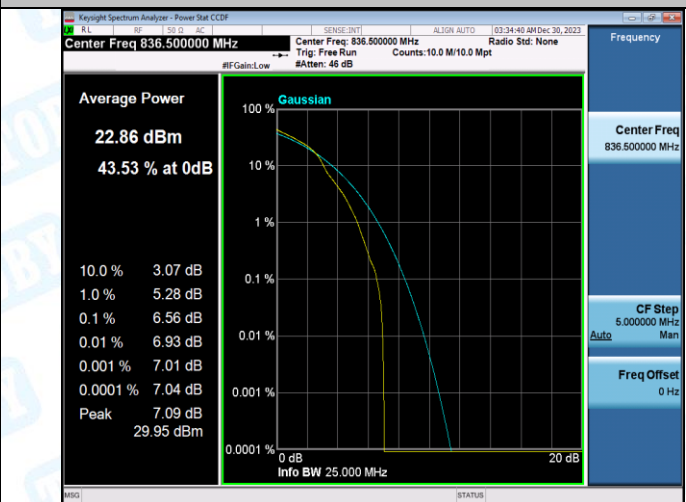

Band5-10MHz-16QAM-20525-50RB#0-PASS