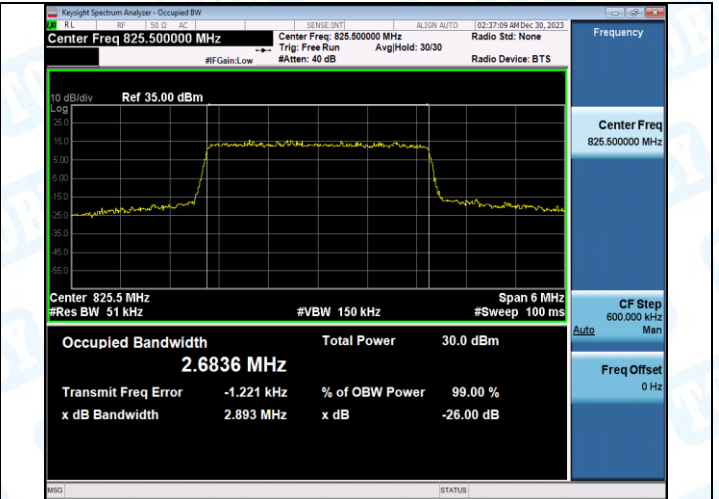

Band5-3MHz-16QAM-20525-15RB#0-PASS