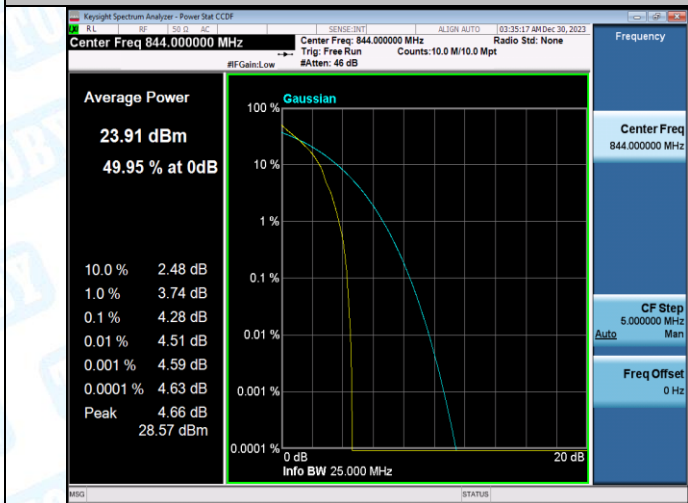

Band5-10MHz-16QAM-20600-1RB#0-PASS

Band5-10MHz-QPSK-20600-50RB#0-PASS

Band5-10MHz-16QAM-20600-50RB#0-PASS

3. 26dB Bandwidth and Occupied Bandwidth

Test Result

Band	Bandwidth	Modulation	Channel	RB Configuration	Occupied Bandwidth (MHz)	26dB Bandwidth (MHz)	Verdict
Band5	1.4MHz	QPSK	20407	6RB#0	1.0917	1.287	PASS
Band5	1.4MHz	16QAM	20407	6RB#0	1.0972	1.308	PASS
Band5	1.4MHz	QPSK	20525	6RB#0	1.0905	1.288	PASS
Band5	1.4MHz	16QAM	20525	6RB#0	1.0979	1.311	PASS
Band5	1.4MHz	QPSK	20643	6RB#0	1.0962	1.288	PASS
Band5	1.4MHz	16QAM	20643	6RB#0	1.0960	1.295	PASS
Band5	3MHz	QPSK	20415	15RB#0	2.6872	2.899	PASS
Band5	3MHz	16QAM	20415	15RB#0	2.6836	2.893	PASS
Band5	3MHz	QPSK	20525	15RB#0	2.6856	2.896	PASS
Band5	3MHz	16QAM	20525	15RB#0	2.6852	2.902	PASS
Band5	3MHz	QPSK	20635	15RB#0	2.6926	2.894	PASS
Band5	3MHz	16QAM	20635	15RB#0	2.6833	2.912	PASS
Band5	5MHz	QPSK	20425	25RB#0	4.4932	4.948	PASS
Band5	5MHz	16QAM	20425	25RB#0	4.4889	4.906	PASS
Band5	5MHz	QPSK	20525	25RB#0	4.4888	4.924	PASS
Band5	5MHz	16QAM	20525	25RB#0	4.5006	4.971	PASS
Band5	5MHz	QPSK	20625	25RB#0	4.5031	4.945	PASS
Band5	5MHz	16QAM	20625	25RB#0	4.5013	4.917	PASS
Band5	10MHz	QPSK	20450	50RB#0	8.9800	9.745	PASS
Band5	10MHz	16QAM	20450	50RB#0	8.9871	9.886	PASS
Band5	10MHz	QPSK	20525	50RB#0	8.9859	9.757	PASS
Band5	10MHz	16QAM	20525	50RB#0	8.9826	9.706	PASS
Band5	10MHz	QPSK	20600	50RB#0	8.9609	9.750	PASS
Band5	10MHz	16QAM	20600	50RB#0	8.9597	9.673	PASS