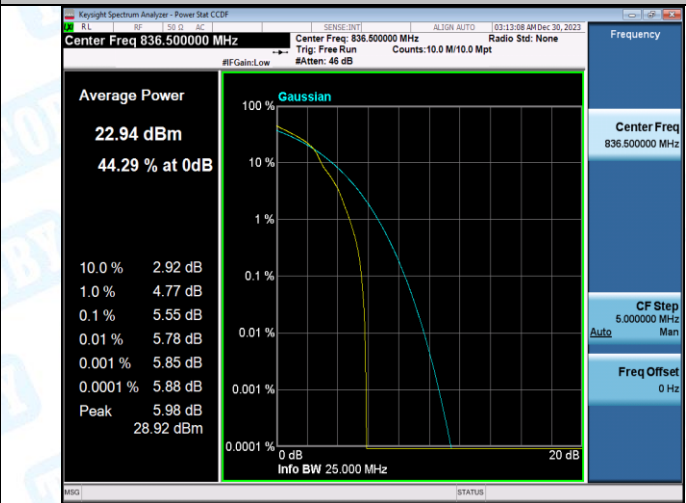

Band5-5MHz-16QAM-20525-1RB#0-PASS

Band5-5MHz-16QAM-20525-25RB#0-PASS