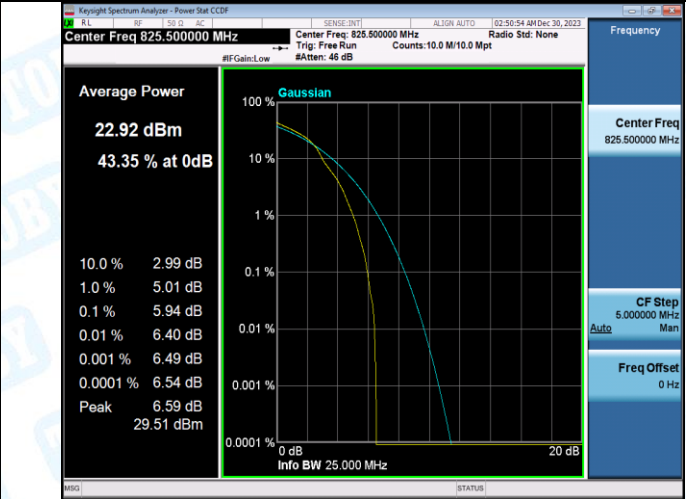

Band5-3MHz-16QAM-20415-1RB#0-PASS

Band5-3MHz-16QAM-20415-15RB#0-PASS