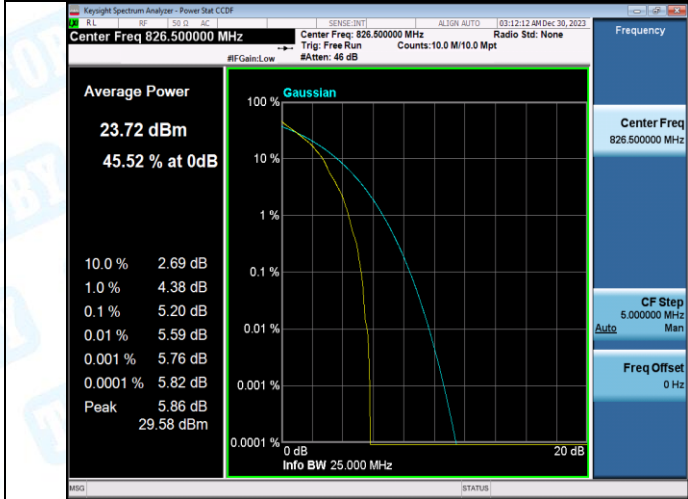

Band5-5MHz-QPSK-20425-1RB#0-PASS

Band5-5MHz-QPSK-20425-25RB#0-PASS