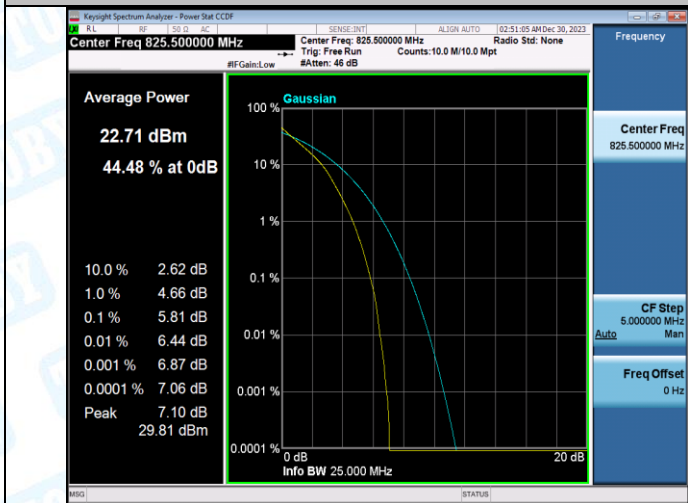

Band5-3MHz-QPSK-20415-15RB#0-PASS

Band5-3MHz-QPSK-20525-1RB#0-PASS