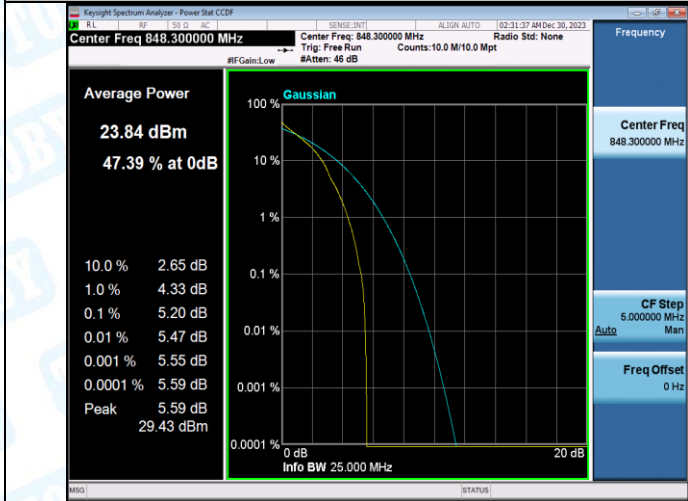

Test Graphs

Band5-1.4MHz-QPSK-20643-1RB#0-PASS

Band5-1.4MHz-16QAM-20643-1RB#0-PASS

Band5-1.4MHz-QPSK-20643-6RB#0-PASS

Band5-1.4MHz-16QAM-20643-6RB#0-PASS

Band5-3MHz-QPSK-20415-1RB#0-PASS

Band5-3MHz-16QAM-20415-1RB#0-PASS