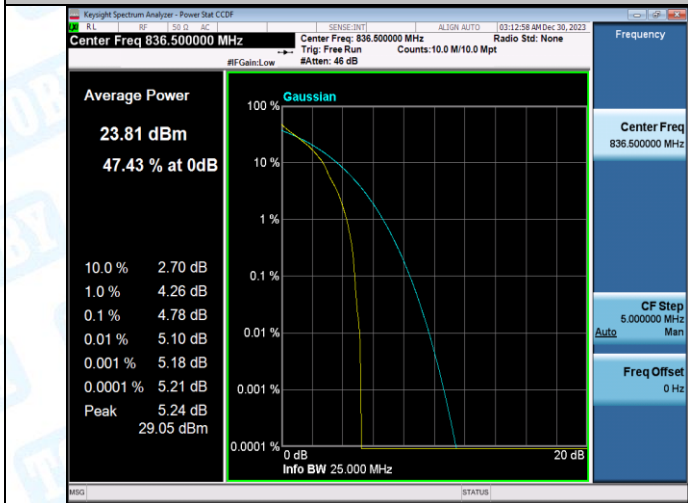

Band5-5MHz-QPSK-20525-1RB#0-PASS

Band5-5MHz-QPSK-20525-25RB#0-PASS