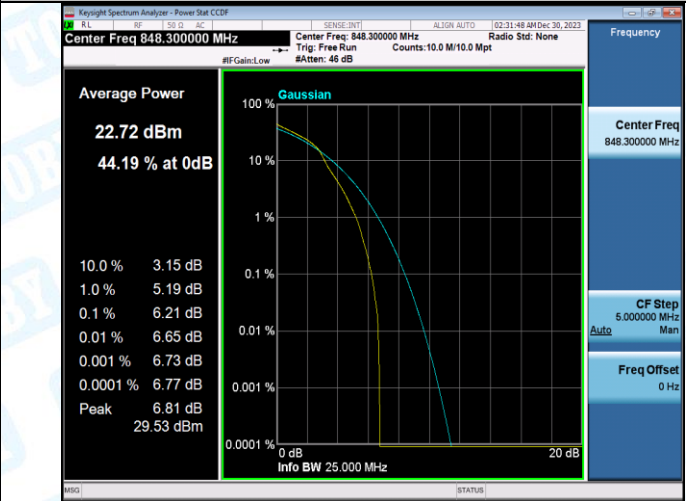

Test Graphs

Band5-1.4MHz-QPSK-20643-1RB#0-PASS

Band5-1.4MHz-16QAM-20643-1RB#0-PASS

Band5-1.4MHz-QPSK-20643-6RB#0-PASS

Band5-1.4MHz-16QAM-20643-6RB#0-PASS

Band5-3MHz-QPSK-20415-1RB#0-PASS

Band5-3MHz-16QAM-20415-1RB#0-PASS