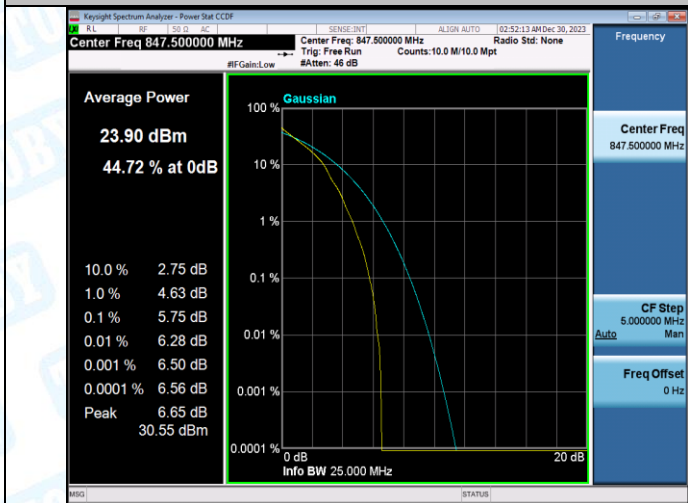

Band5-3MHz-QPSK-20635-1RB#0-PASS

Band5-3MHz-QPSK-20635-15RB#0-PASS