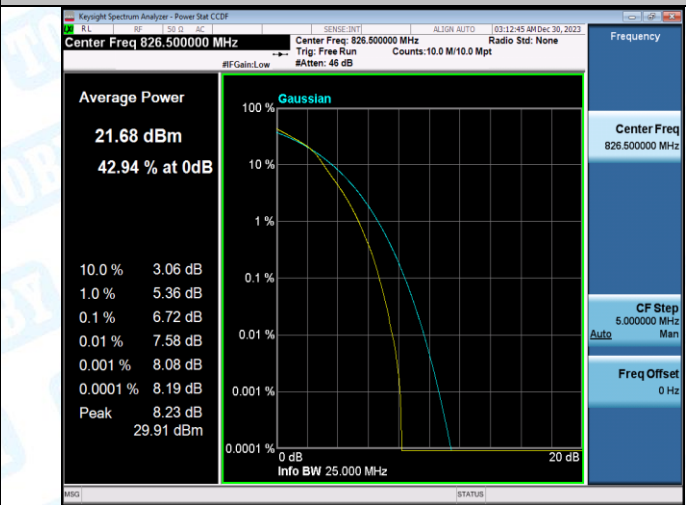

Band5-5MHz-16QAM-20425-25RB#0-PASS

Band5-5MHz-16QAM-20525-1RB#0-PASS