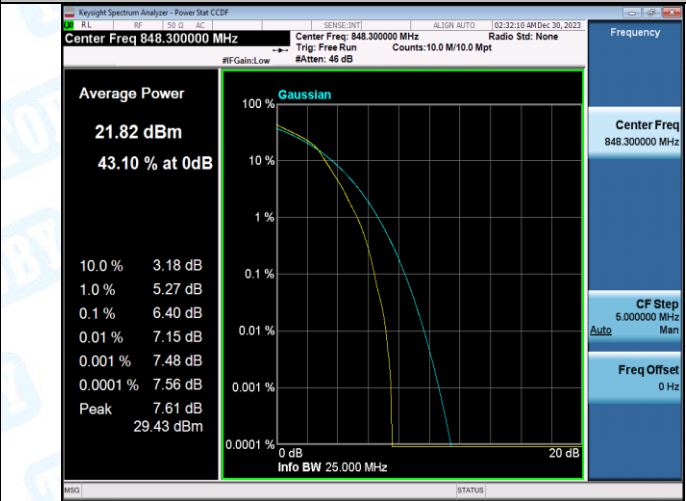

Test Graphs

Band5-1.4MHz-QPSK-20643-1RB#0-PASS

Band5-1.4MHz-16QAM-20643-1RB#0-PASS

Band5-1.4MHz-QPSK-20643-6RB#0-PASS

Band5-1.4MHz-16QAM-20643-6RB#0-PASS

Band5-3MHz-QPSK-20415-1RB#0-PASS

Band5-3MHz-16QAM-20415-1RB#0-PASS