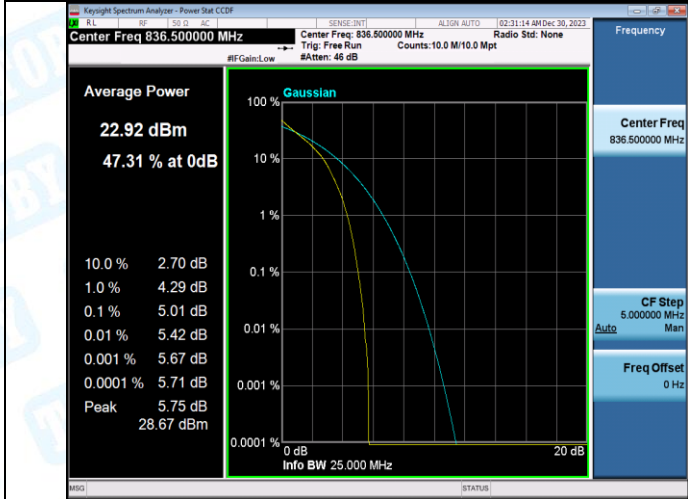

Band5-1.4MHz-QPSK-20643-1RB#0-PASS