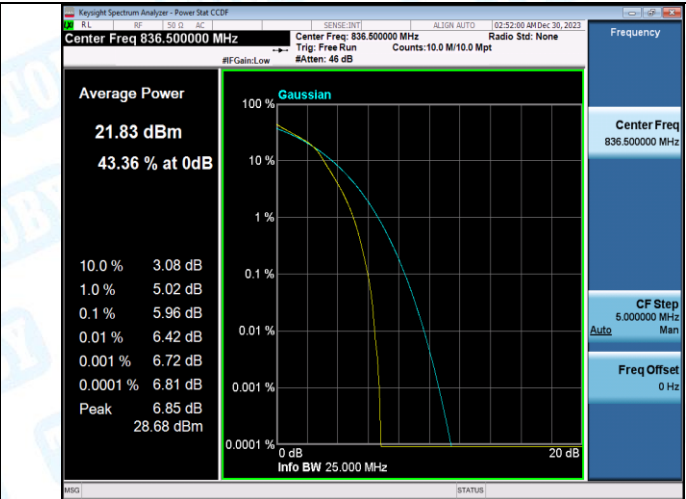

Band5-3MHz-16QAM-20525-15RB#0-PASS

Band5-3MHz-16QAM-20635-1RB#0-PASS