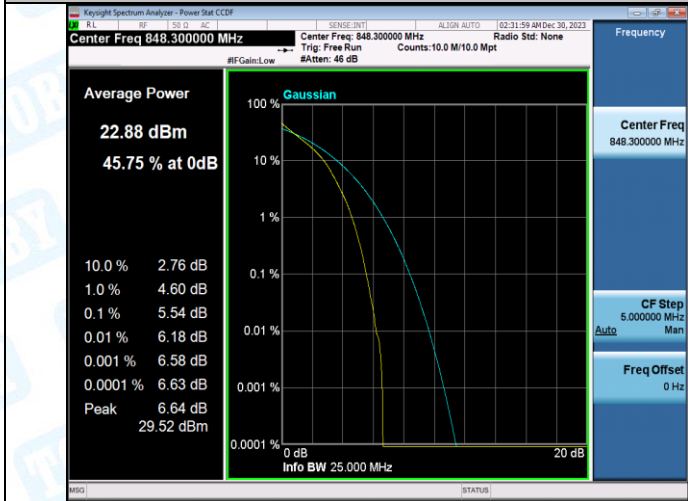

Test Graphs

Band5-1.4MHz-QPSK-20643-1RB#0-PASS

Band5-1.4MHz-16QAM-20643-1RB#0-PASS

Band5-1.4MHz-QPSK-20643-6RB#0-PASS

Band5-1.4MHz-16QAM-20643-6RB#0-PASS

Band5-3MHz-QPSK-20415-1RB#0-PASS

Band5-3MHz-16QAM-20415-1RB#0-PASS