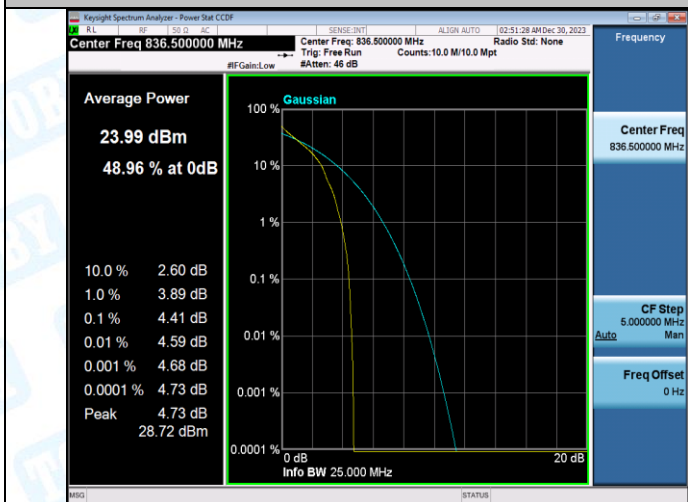

Band5-3MHz-QPSK-20525-1RB#0-PASS

Band5-3MHz-QPSK-20525-15RB#0-PASS