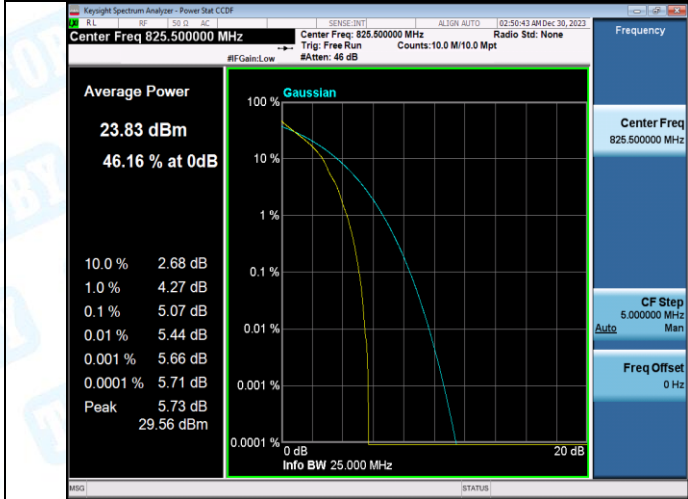

Test Graphs

Band5-1.4MHz-QPSK-20643-1RB#0-PASS

Band5-1.4MHz-16QAM-20643-1RB#0-PASS

Band5-1.4MHz-QPSK-20643-6RB#0-PASS

Band5-1.4MHz-16QAM-20643-6RB#0-PASS

Band5-3MHz-QPSK-20415-1RB#0-PASS

Band5-3MHz-16QAM-20415-1RB#0-PASS