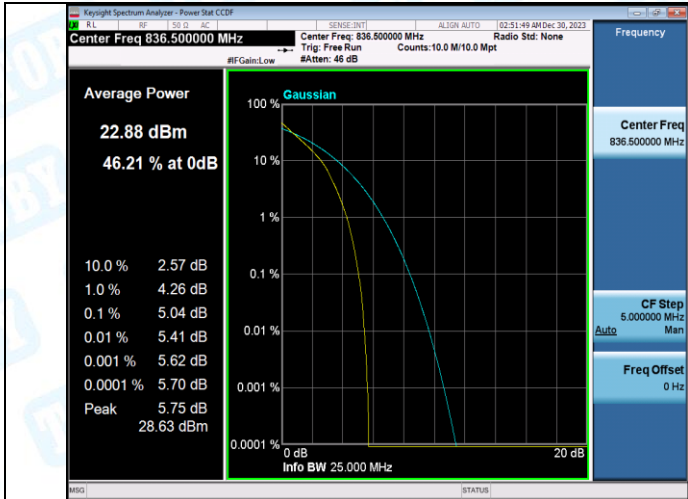

Band5-3MHz-QPSK-20525-15RB#0-PASS

Band5-3MHz-QPSK-20635-1RB#0-PASS