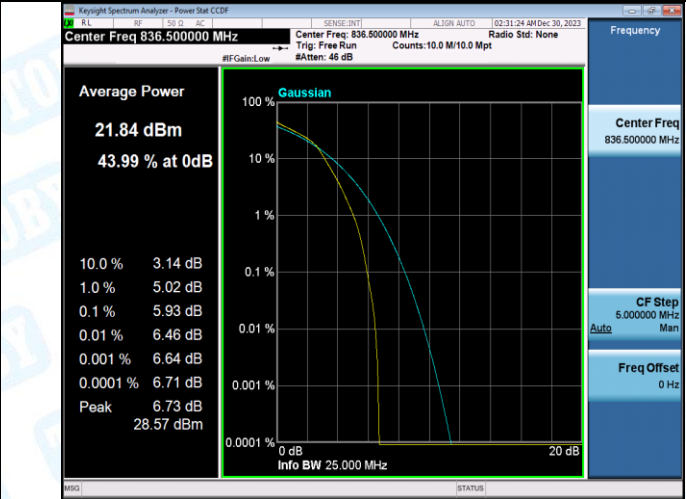

Band5-1.4MHz-16QAM-20643-1RB#0-PASS