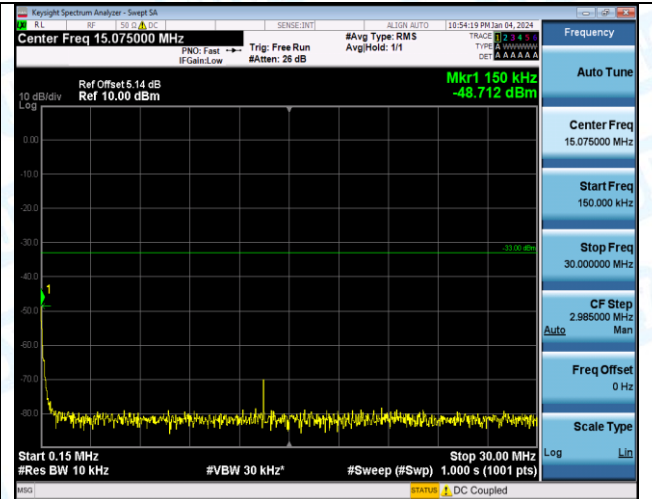

Band4_15MHz_QPSK_20025_1RB#0_0.15~30_0.15~30

Band4_15MHz_QPSK_20025_1RB#0_1000~3000_1000~3000