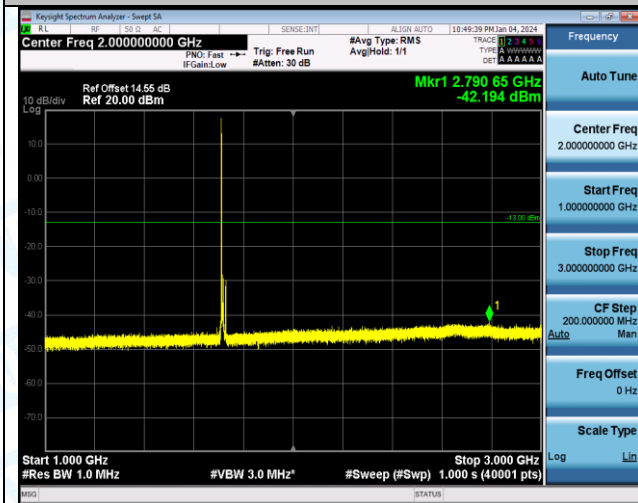

Band4_10MHz_16QAM_20000_1RB#0_0.009~0.15_0.009~0.15

Band4_10MHz_16QAM_20000_1RB#0_0.15~30_0.15~30

Band4_10MHz_16QAM_20000_1RB#0_30~1000_30~1000

Band4_10MHz_16QAM_20000_1RB#0_1000~3000_1000~3000

Band4_10MHz_16QAM_20000_1RB#0_3000~20000_3000~20000