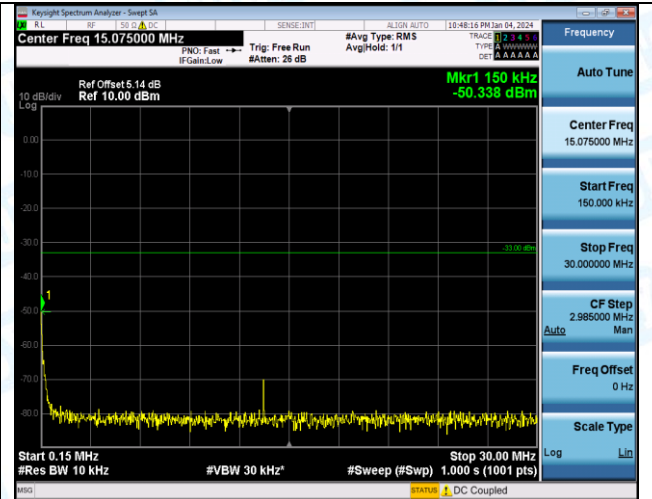

Band4_10MHz_QPSK_20000_1RB#0_0.15~30_0.15~30

Band4_10MHz_QPSK_20000_1RB#0_1000~3000_1000~3000