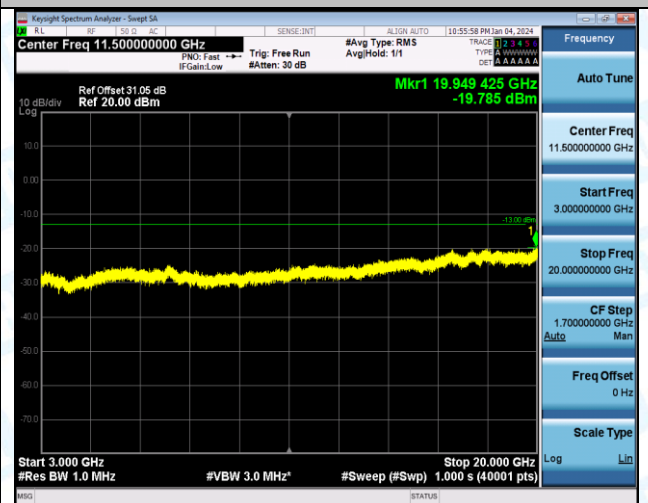

Band4_15MHz_16QAM_20025_1RB#0_3000~20000_3000~20000

Band4_15MHz_QPSK_20175_1RB#0_0.15~30_0.15~30