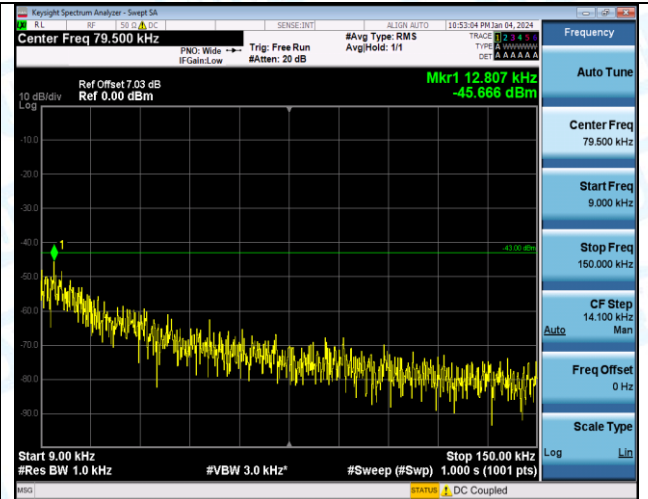

Band4_10MHz_16QAM_20350_1RB#0_0.009~0.15_0.009~0.15

Band4_10MHz_16QAM_20350_1RB#0_30~1000_30~1000