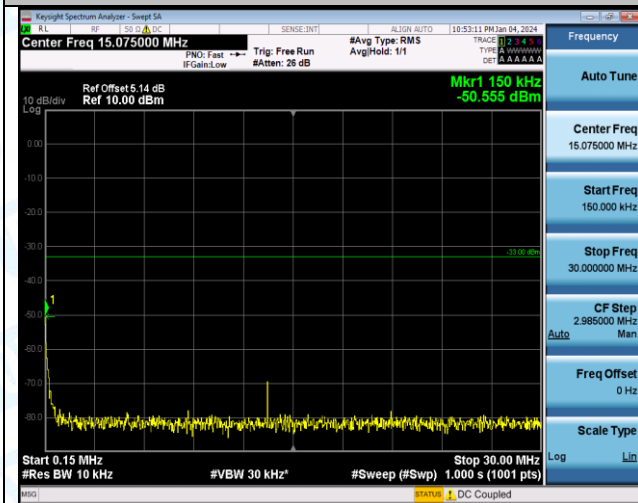

Band4_10MHz_16QAM_20350_1RB#0_0.15~30_0.15~30

Band4_10MHz_16QAM_20350_1RB#0_1000~3000_1000~3000