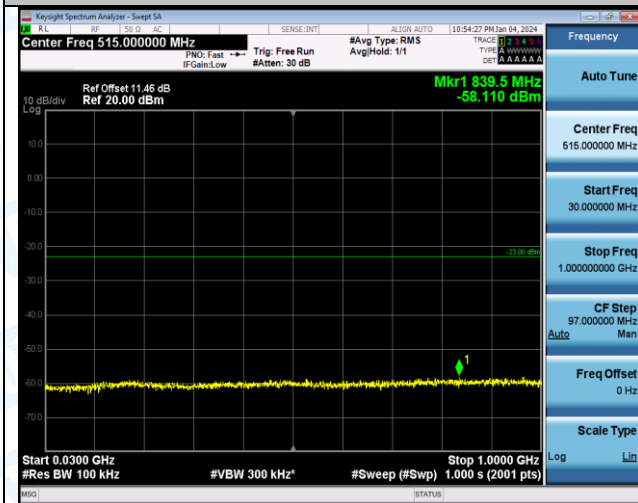

Band4_15MHz_QPSK_20025_1RB#0_0.009~0.15_0.009~0.15

Band4_15MHz_QPSK_20025_1RB#0_0.15~30_0.15~30

Band4_15MHz_QPSK_20025_1RB#0_30~1000_30~1000

Band4_15MHz_QPSK_20025_1RB#0_1000~3000_1000~3000

Band4_15MHz_QPSK_20025_1RB#0_3000~20000_3000~20000