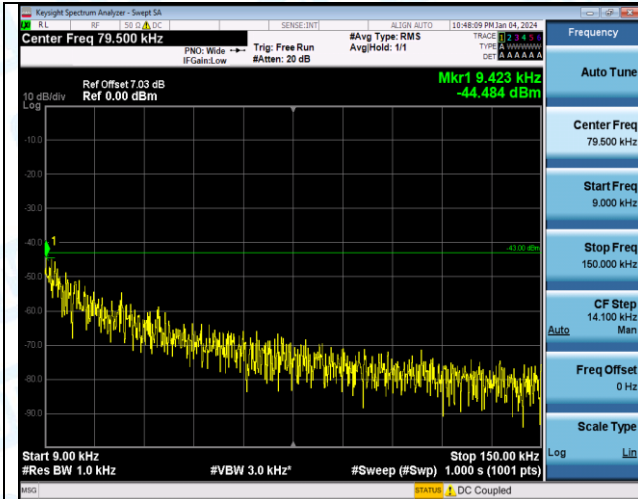

Band4_10MHz_QPSK_20000_1RB#0_0.009~0.15_0.009~0.15

Band4_10MHz_QPSK_20000_1RB#0_30~1000_30~1000