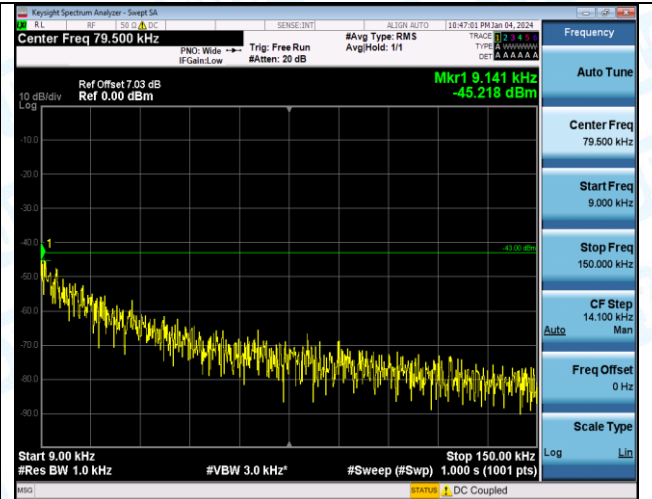

Band4_5MHz_16QAM_20375_1RB#0_0.009-0.15_0.009-0.15

Band4_5MHz_16QAM_20375_1RB#0_30~1000_30~1000