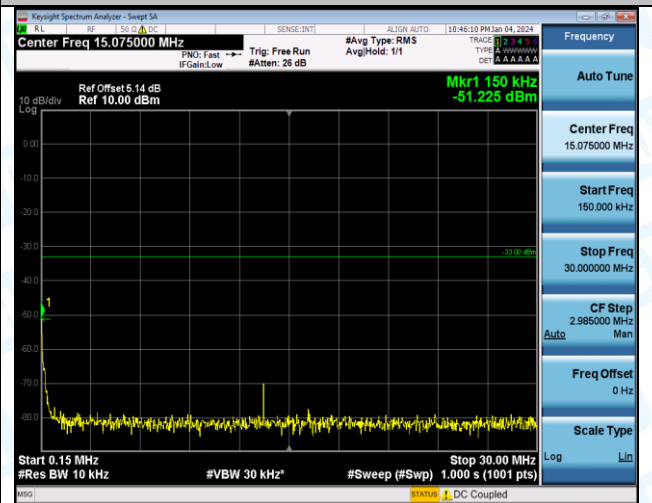

Band4_5MHz_QPSK_20375_1RB#0_0.009-0.15_0.009-0.15

Band4_5MHz_QPSK_20375_1RB#0_0.15-30_0.15-30

Band4_5MHz_QPSK_20375_1RB#0_30-1000_30-1000

Band4_5MHz_QPSK_20375_1RB#0_1000-3000_1000-3000

Band4_5MHz_QPSK_20375_1RB#0_3000-20000_3000-20000