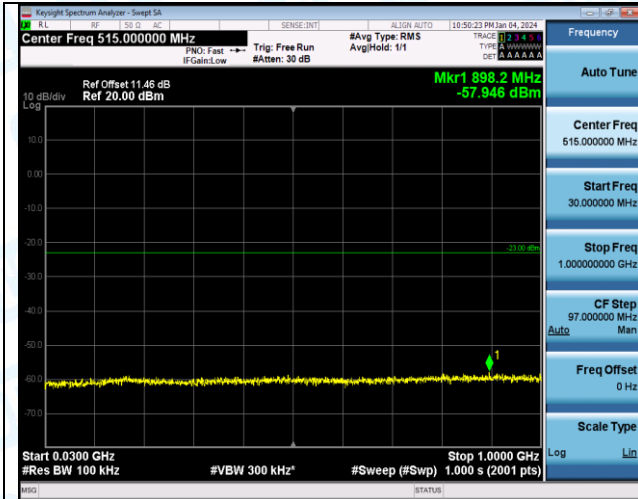

Band4_10MHz_QPSK_20175_1RB#0_0.009~0.15_0.009~0.15

Band4_10MHz_QPSK_20175_1RB#0_0.15~30_0.15~30

Band4_10MHz_QPSK_20175_1RB#0_30~1000_30~1000

Band4_10MHz_QPSK_20175_1RB#0_1000~3000_1000~3000

Band4_10MHz_QPSK_20175_1RB#0_3000~20000_3000~20000