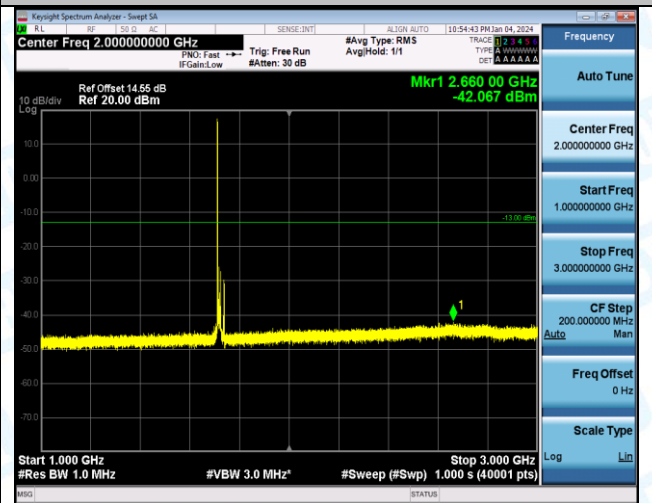

Band4_15MHz_QPSK_20025_1RB#0_0.009~0.15_0.009~0.15

Band4_15MHz_QPSK_20025_1RB#0_0.15~30_0.15~30

Band4_15MHz_QPSK_20025_1RB#0_30~1000_30~1000

Band4_15MHz_QPSK_20025_1RB#0_1000~3000_1000~3000

Band4_15MHz_QPSK_20025_1RB#0_3000~20000_3000~20000