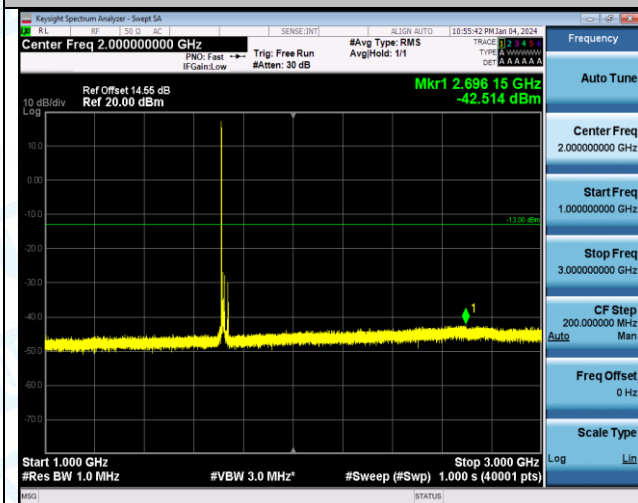

Band4_15MHz_16QAM_20025_1RB#0_0.009~0.15_0.009~0.15

Band4_15MHz_16QAM_20025_1RB#0_0.15~30_0.15~30

Band4_15MHz_16QAM_20025_1RB#0_30~1000_30~1000

Band4_15MHz_16QAM_20025_1RB#0_1000~3000_1000~3000

Band4_15MHz_16QAM_20025_1RB#0_3000~20000_3000~20000