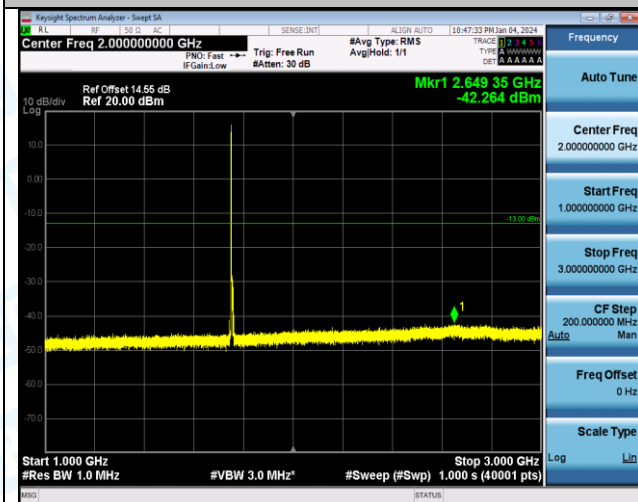

Band4_5MHz_16QAM_20375_1RB#0_0.009-0.15_0.009-0.15

Band4_5MHz_16QAM_20375_1RB#0_0.15~30_0.15~30

Band4_5MHz_16QAM_20375_1RB#0_30~1000_30~1000

Band4_5MHz_16QAM_20375_1RB#0_1000~3000_1000~3000

Band4_5MHz_16QAM_20375_1RB#0_3000~20000_3000~20000