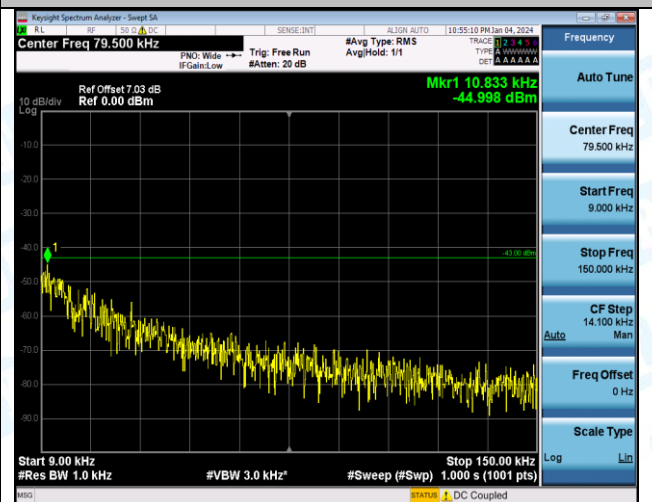

Band4_15MHz_16QAM_20025_1RB#0_0.009~0.15_0.009~0.15

Band4_15MHz_16QAM_20025_1RB#0_30~1000_30~1000