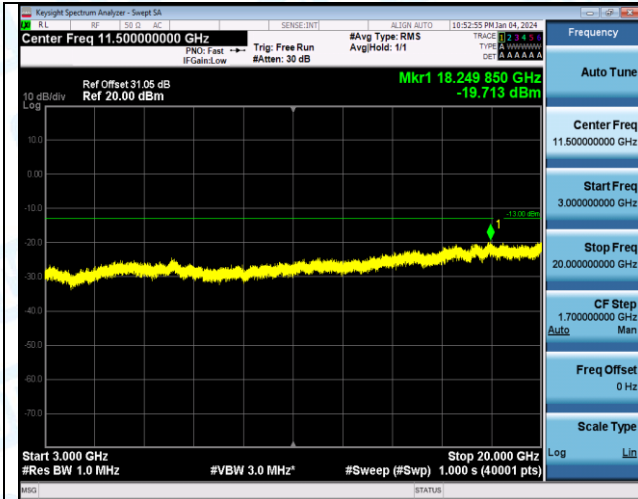

Band4_10MHz_QPSK_20350_1RB#0_3000~20000_3000~20000

Band4_10MHz_16QAM_20350_1RB#0_0.15~30_0.15~30