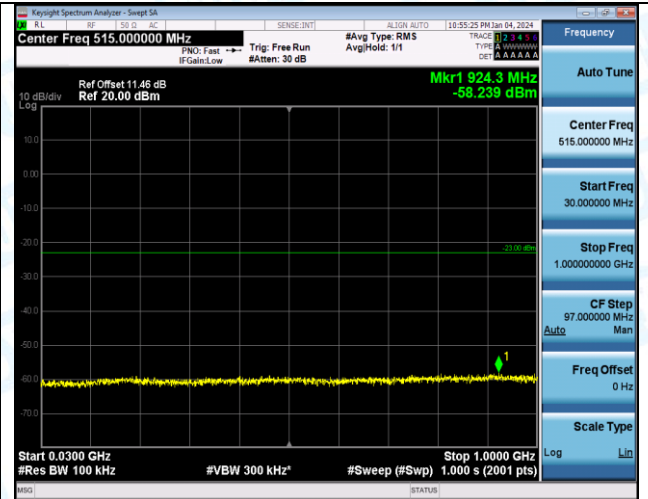

Band4_15MHz_16QAM_20025_1RB#0_0.009~0.15_0.009~0.15

Band4_15MHz_16QAM_20025_1RB#0_0.15~30_0.15~30

Band4_15MHz_16QAM_20025_1RB#0_30~1000_30~1000

Band4_15MHz_16QAM_20025_1RB#0_1000~3000_1000~3000

Band4_15MHz_16QAM_20025_1RB#0_3000~20000_3000~20000