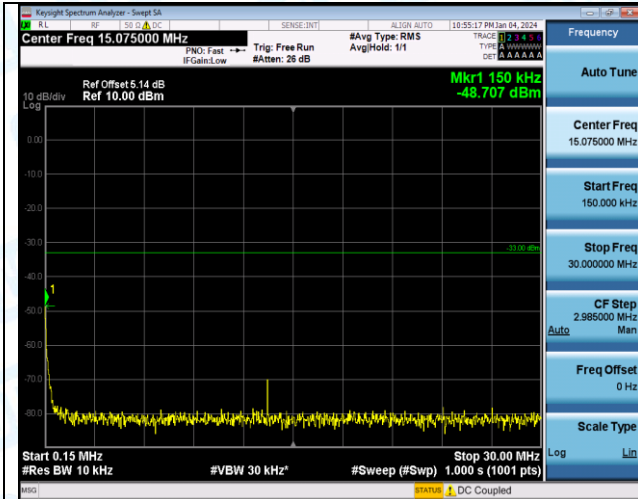

Band4_15MHz_16QAM_20025_1RB#0_0.15~30_0.15~30

Band4_15MHz_16QAM_20025_1RB#0_1000~3000_1000~3000