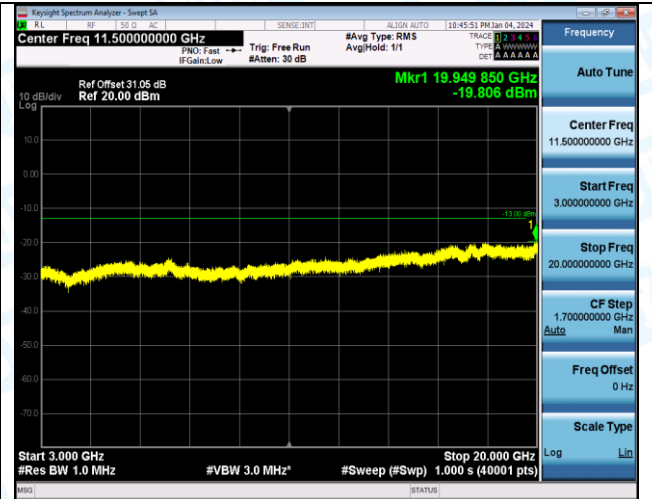

Band4_5MHz_QPSK_20375_1RB#0_0.009-0.15_0.009-0.15

Band4_5MHz_QPSK_20375_1RB#0_0.15-30_0.15-30

Band4_5MHz_QPSK_20375_1RB#0_30-1000_30-1000

Band4_5MHz_QPSK_20375_1RB#0_1000-3000_1000-3000

Band4_5MHz_QPSK_20375_1RB#0_3000-20000_3000-20000