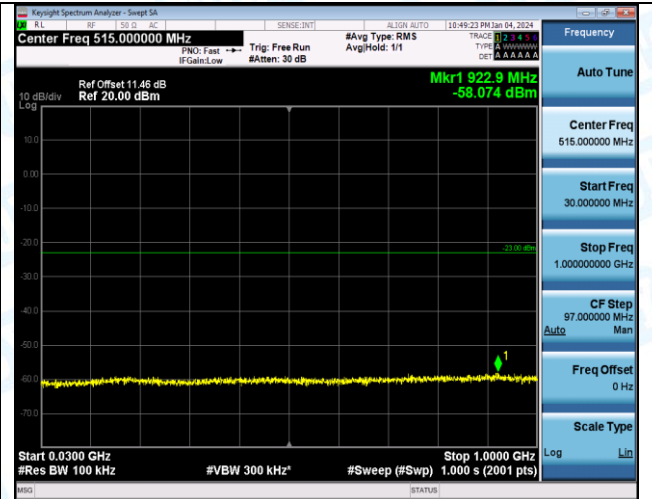

Band4_10MHz_16QAM_20000_1RB#0_0.009~0.15_0.009~0.15

Band4_10MHz_16QAM_20000_1RB#0_0.15~30_0.15~30

Band4_10MHz_16QAM_20000_1RB#0_30~1000_30~1000

Band4_10MHz_16QAM_20000_1RB#0_1000~3000_1000~3000

Band4_10MHz_16QAM_20000_1RB#0_3000~20000_3000~20000