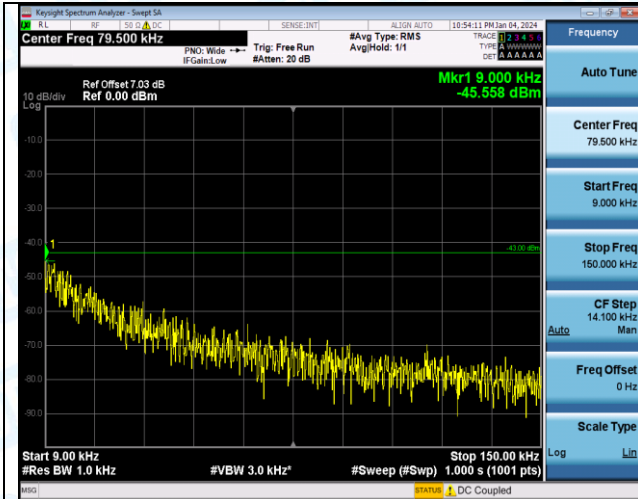

Band4_15MHz_QPSK_20025_1RB#0_0.009~0.15_0.009~0.15

Band4_15MHz_QPSK_20025_1RB#0_30~1000_30~1000