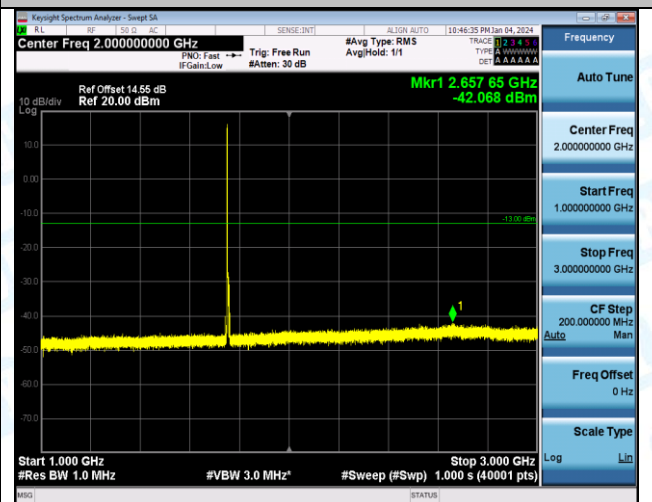

Band4_5MHz_QPSK_20375_1RB#0_0.009-0.15_0.009-0.15

Band4_5MHz_QPSK_20375_1RB#0_0.15-30_0.15-30

Band4_5MHz_QPSK_20375_1RB#0_30-1000_30-1000

Band4_5MHz_QPSK_20375_1RB#0_1000-3000_1000-3000

Band4_5MHz_QPSK_20375_1RB#0_3000-20000_3000-20000