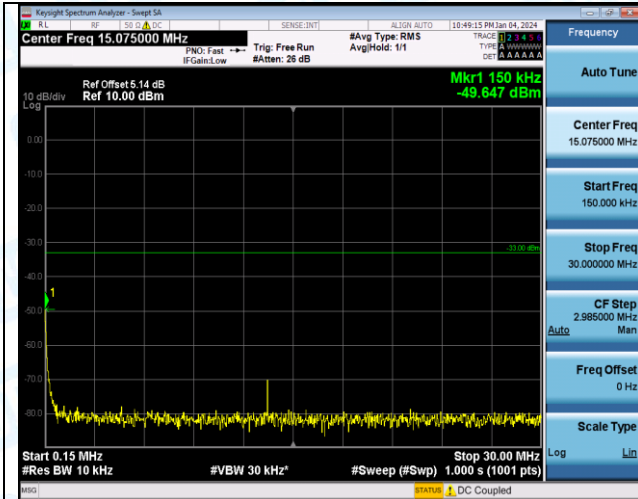

Band4_10MHz_16QAM_20000_1RB#0_0.15~30_0.15~30

Band4_10MHz_16QAM_20000_1RB#0_1000~3000_1000~3000