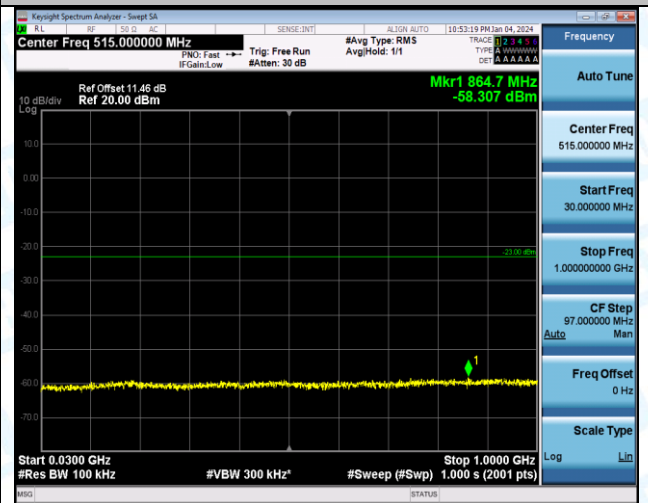

Band4_10MHz_16QAM_20350_1RB#0_0.009~0.15_0.009~0.15

Band4_10MHz_16QAM_20350_1RB#0_0.15~30_0.15~30

Band4_10MHz_16QAM_20350_1RB#0_30~1000_30~1000

Band4_10MHz_16QAM_20350_1RB#0_1000~3000_1000~3000

Band4_10MHz_16QAM_20350_1RB#0_3000~20000_3000~20000