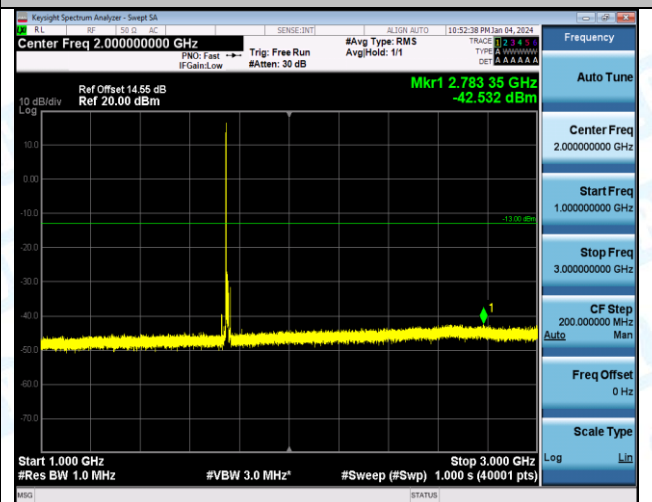

Band4_10MHz_QPSK_20350_1RB#0_0.009~0.15_0.009~0.15

Band4_10MHz_QPSK_20350_1RB#0_0.15~30_0.15~30

Band4_10MHz_QPSK_20350_1RB#0_30~1000_30~1000

Band4_10MHz_QPSK_20350_1RB#0_1000~3000_1000~3000

Band4_10MHz_QPSK_20350_1RB#0_3000~20000_3000~20000