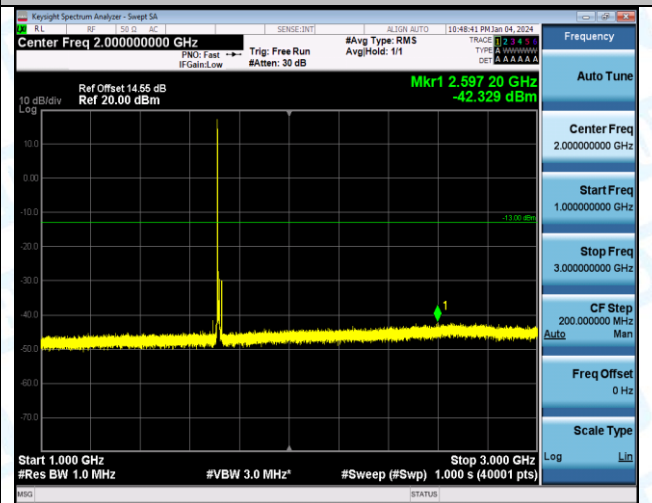

Band4_10MHz_QPSK_20000_1RB#0_0.009~0.15_0.009~0.15

Band4_10MHz_QPSK_20000_1RB#0_0.15~30_0.15~30

Band4_10MHz_QPSK_20000_1RB#0_30~1000_30~1000

Band4_10MHz_QPSK_20000_1RB#0_1000~3000_1000~3000

Band4_10MHz_QPSK_20000_1RB#0_3000~20000_3000~20000