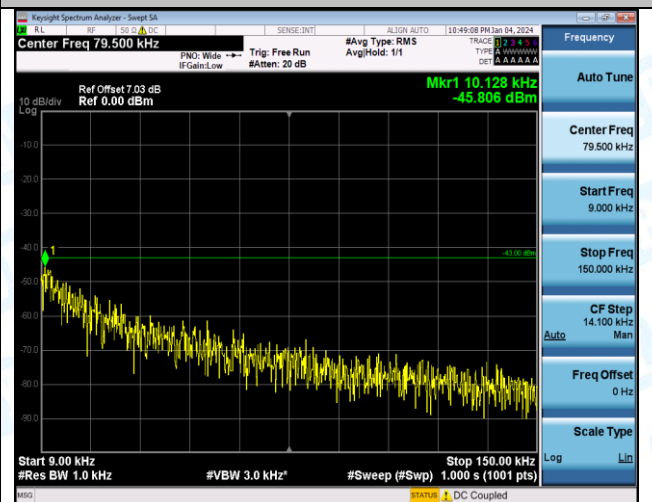

Band4_10MHz_16QAM_20000_1RB#0_0.009~0.15_0.009~0.15

Band4_10MHz_16QAM_20000_1RB#0_30~1000_30~1000