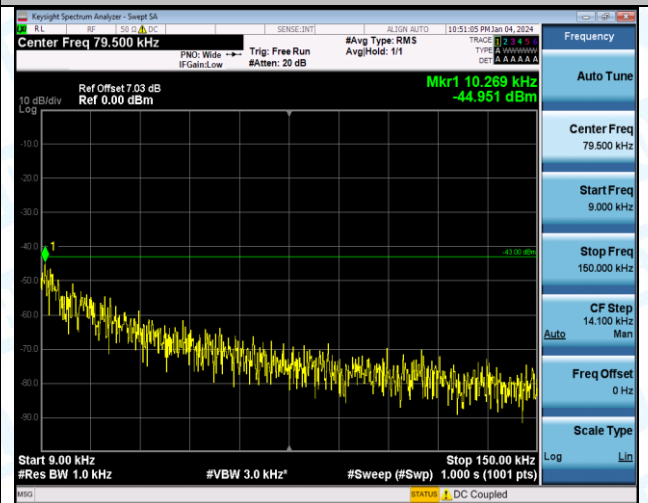

Band4_10MHz_16QAM_20175_1RB#0_0.009~0.15_0.009~0.15

Band4_10MHz_16QAM_20175_1RB#0_30~1000_30~1000