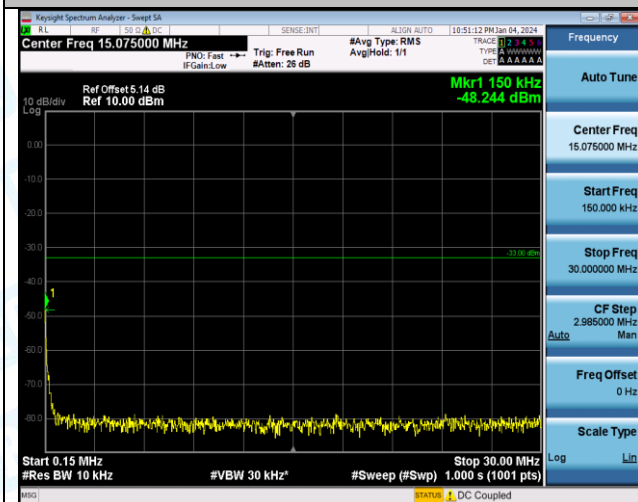

Band4_10MHz_16QAM_20175_1RB#0_0.15~30_0.15~30

Band4_10MHz_16QAM_20175_1RB#0_1000~3000_1000~3000