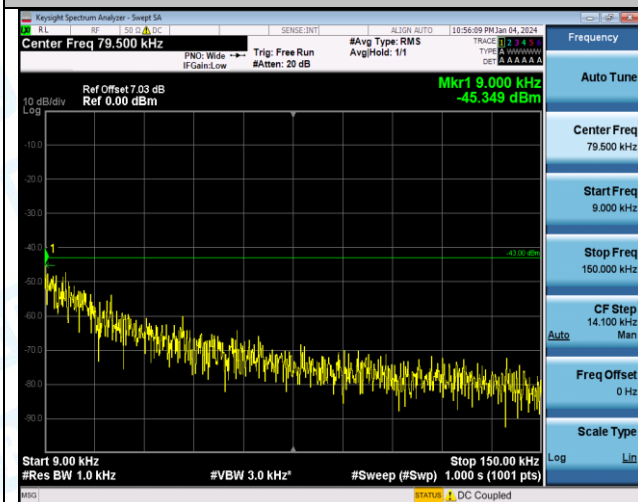

Band4_15MHz_QPSK_20175_1RB#0_0.009~0.15_0.009~0.15

Band4_15MHz_QPSK_20175_1RB#0_30~1000_30~1000