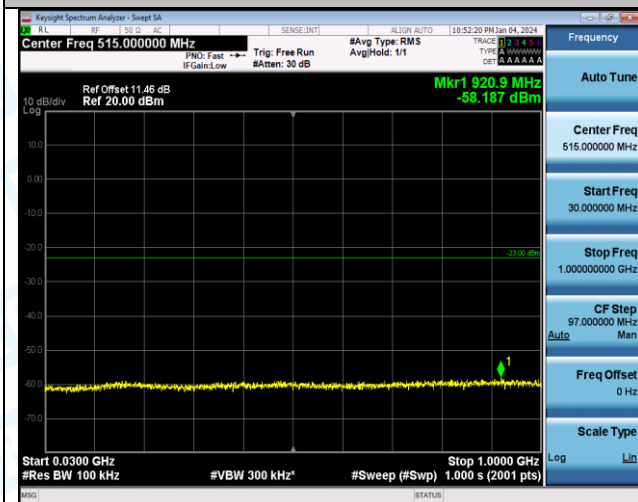

Band4_10MHz_QPSK_20350_1RB#0_0.009~0.15_0.009~0.15

Band4_10MHz_QPSK_20350_1RB#0_0.15~30_0.15~30

Band4_10MHz_QPSK_20350_1RB#0_30~1000_30~1000

Band4_10MHz_QPSK_20350_1RB#0_1000~3000_1000~3000

Band4_10MHz_QPSK_20350_1RB#0_3000~20000_3000~20000