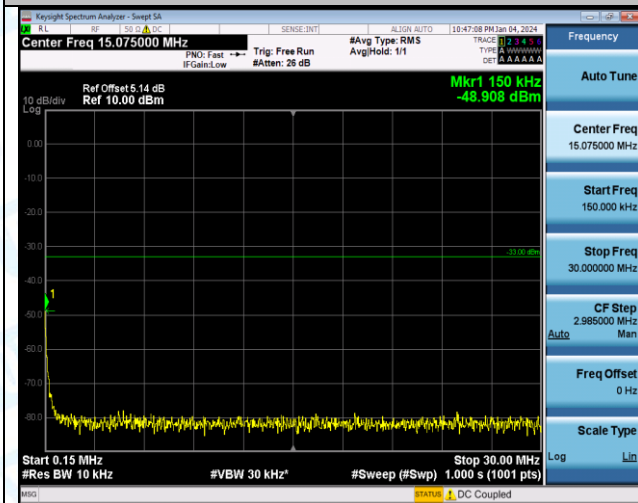

Band4_5MHz_16QAM_20375_1RB#0_0.15~30_0.15~30

Band4_5MHz_16QAM_20375_1RB#0_1000~3000_1000~3000