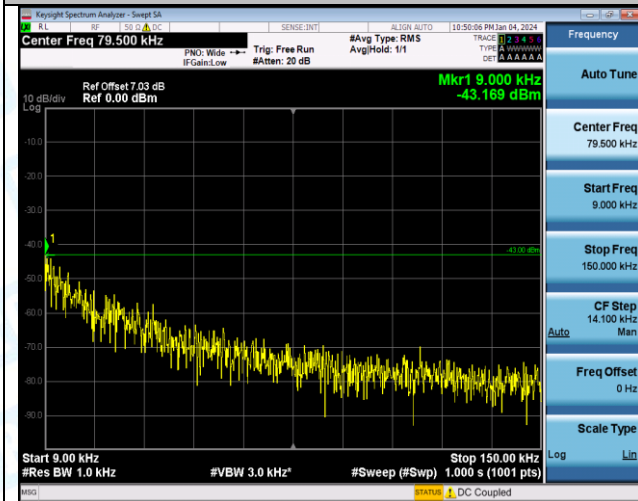

Band4_10MHz_QPSK_20175_1RB#0_0.009~0.15_0.009~0.15

Band4_10MHz_QPSK_20175_1RB#0_30~1000_30~1000