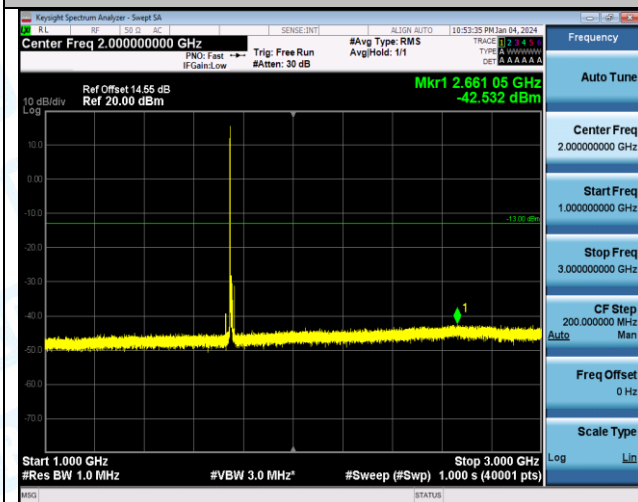

Band4_10MHz_16QAM_20350_1RB#0_0.009~0.15_0.009~0.15

Band4_10MHz_16QAM_20350_1RB#0_0.15~30_0.15~30

Band4_10MHz_16QAM_20350_1RB#0_30~1000_30~1000

Band4_10MHz_16QAM_20350_1RB#0_1000~3000_1000~3000

Band4_10MHz_16QAM_20350_1RB#0_3000~20000_3000~20000