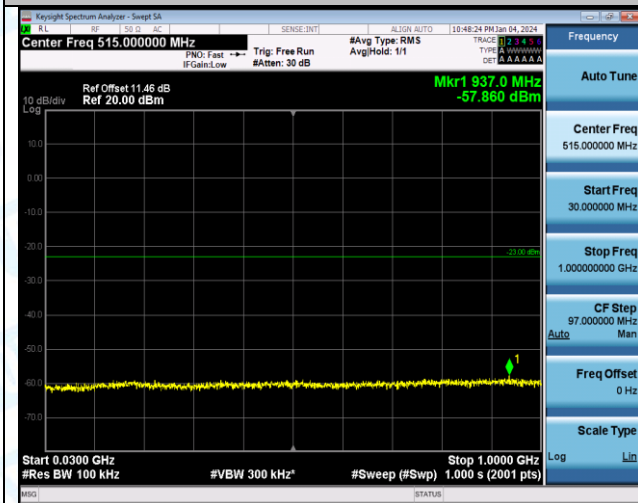

Band4_10MHz_QPSK_20000_1RB#0_0.009~0.15_0.009~0.15

Band4_10MHz_QPSK_20000_1RB#0_0.15~30_0.15~30

Band4_10MHz_QPSK_20000_1RB#0_30~1000_30~1000

Band4_10MHz_QPSK_20000_1RB#0_1000~3000_1000~3000

Band4_10MHz_QPSK_20000_1RB#0_3000~20000_3000~20000