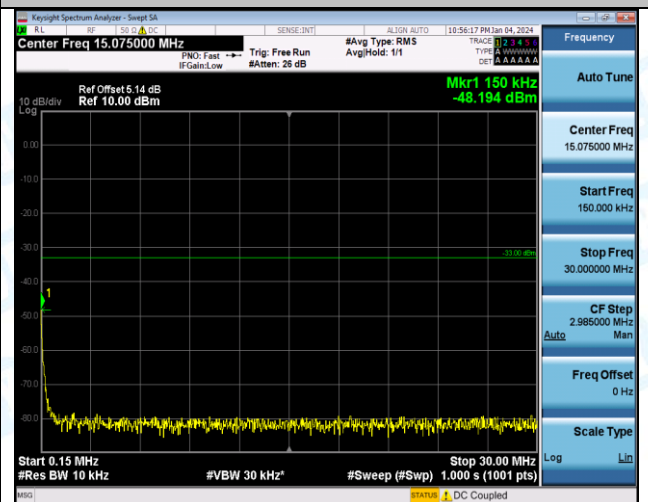

Band4_15MHz_QPSK_20175_1RB#0_0.15~30_0.15~30

Band4_15MHz_QPSK_20175_1RB#0_1000~3000_1000~3000