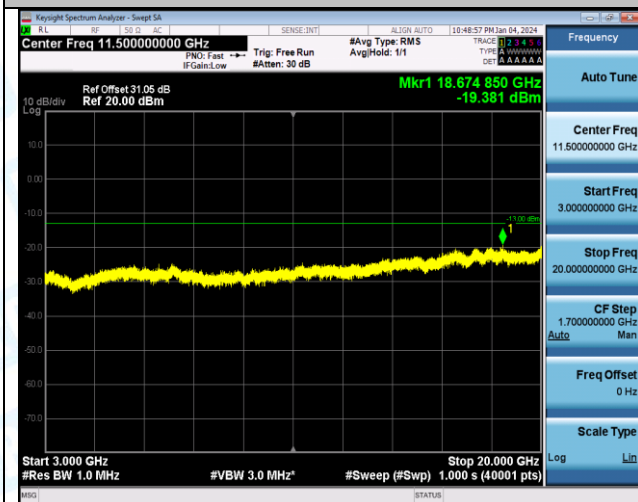

Band4_10MHz_QPSK_20000_1RB#0_3000~20000_3000~20000

Band4_10MHz_16QAM_20000_1RB#0_0.15~30_0.15~30