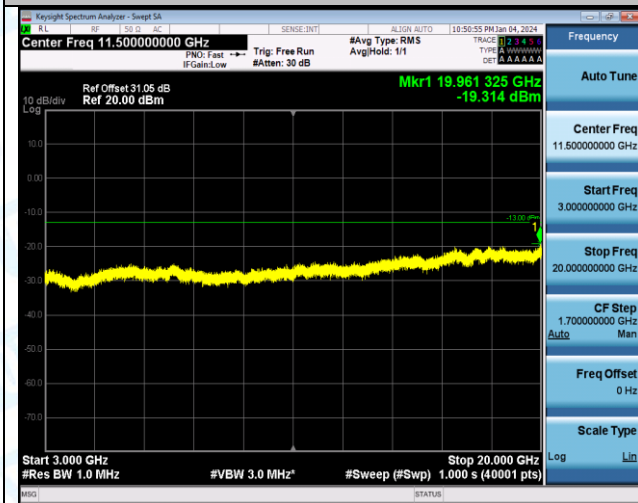

Band4_10MHz_QPSK_20175_1RB#0_3000~20000_3000~20000

Band4_10MHz_16QAM_20175_1RB#0_0.15~30_0.15~30