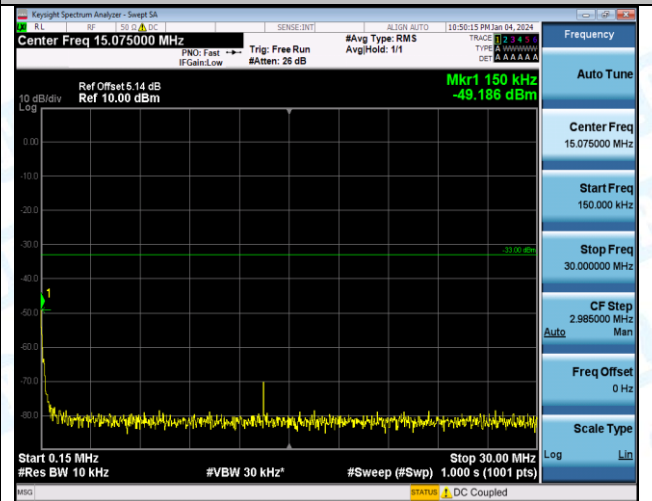

Band4_10MHz_QPSK_20175_1RB#0_0.15~30_0.15~30

Band4_10MHz_QPSK_20175_1RB#0_1000~3000_1000~3000