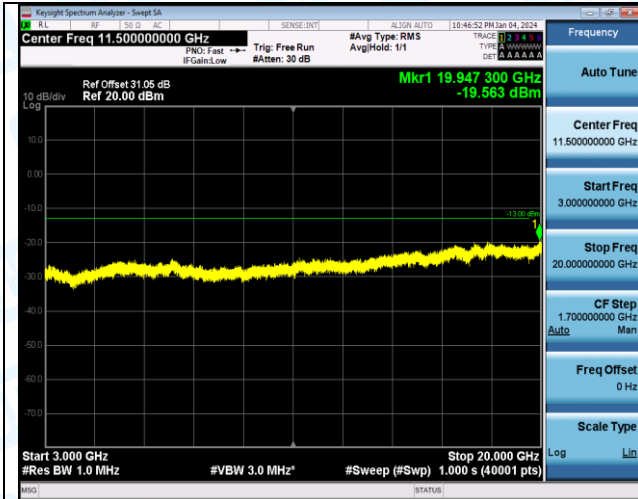

Band4_5MHz_QPSK_20375_1RB#0_0.009-0.15_0.009-0.15

Band4_5MHz_QPSK_20375_1RB#0_0.15-30_0.15-30

Band4_5MHz_QPSK_20375_1RB#0_30-1000_30-1000

Band4_5MHz_QPSK_20375_1RB#0_1000-3000_1000-3000

Band4_5MHz_QPSK_20375_1RB#0_3000-20000_3000-20000

Band4_5MHz_16QAM_20375_1RB#0_0.009-0.15_0.009-0.15

Band4_5MHz_16QAM_20375_1RB#0_0.15~30_0.15~30

Band4_5MHz_16QAM_20375_1RB#0_30~1000_30~1000

Band4_5MHz_16QAM_20375_1RB#0_1000~3000_1000~3000

Band4_5MHz_16QAM_20375_1RB#0_3000~20000_3000~20000