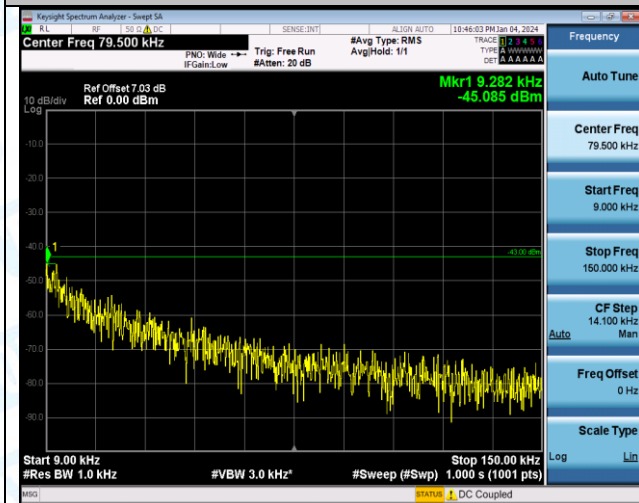

Band4_5MHz_QPSK_20375_1RB#0_0.009-0.15_0.009-0.15

Band4_5MHz_QPSK_20375_1RB#0_0.15-30_0.15-30

Band4_5MHz_QPSK_20375_1RB#0_30-1000_30-1000

Band4_5MHz_QPSK_20375_1RB#0_1000-3000_1000-3000

Band4_5MHz_QPSK_20375_1RB#0_3000-20000_3000-20000