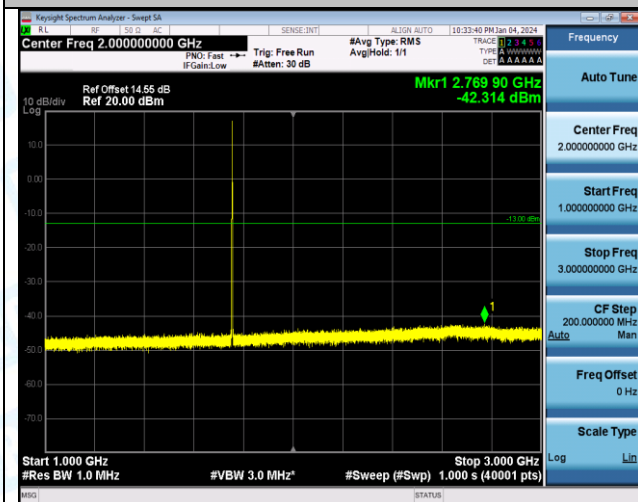

Band4_1.4MHz_16QAM_20393_1RB#0_0.15~30_0.15~30

Band4_1.4MHz_16QAM_20393_1RB#0_30~1000_30~1000

Band4_1.4MHz_16QAM_20393_1RB#0_1000~3000_1000~3000

Band4_1.4MHz_16QAM_20393_1RB#0_3000~20000_3000~20000

Band4_3MHz_QPSK_19965_1RB#0_0.15~30_0.15~30