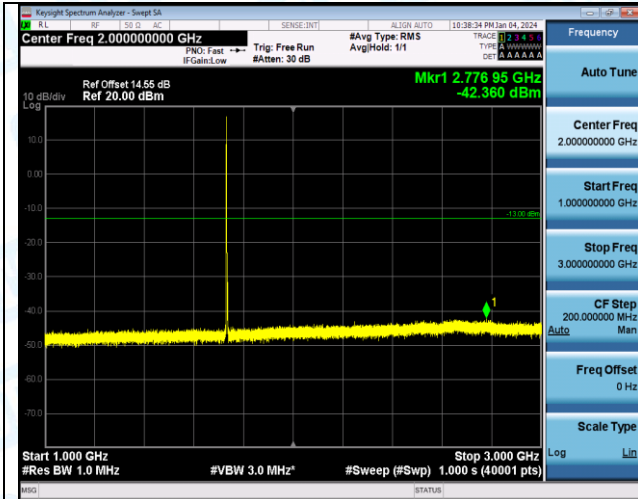

Band4_3MHz_QPSK_20175_1RB#0_1000-3000_1000-3000

Band4_3MHz_QPSK_20175_1RB#0_3000~20000_3000~20000