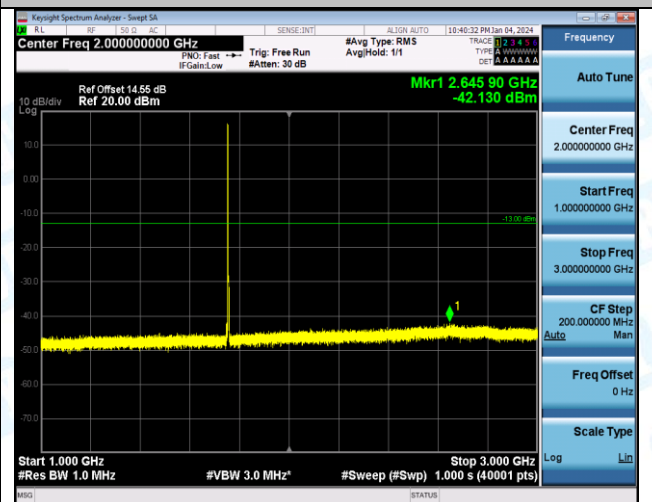

Band4_3MHz_QPSK_20385_1RB#0_0.15-30_0.15-30

Band4_3MHz_QPSK_20385_1RB#0_30-1000_30-1000

Band4_3MHz_QPSK_20385_1RB#0_1000-3000_1000-3000

Band4_3MHz_QPSK_20385_1RB#0_3000-20000_3000-20000

Band4_3MHz_16QAM_20385_1RB#0_0.15-30_0.15-30