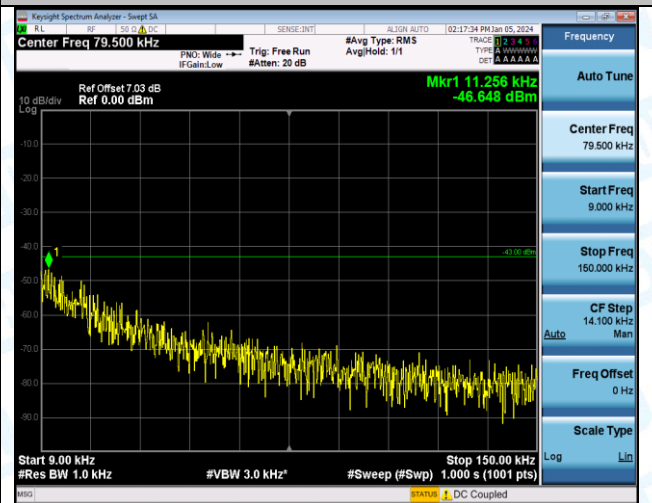

Band4_3MHz_16QAM_20385_1RB#0_0.009~0.15_0.009~0.15

Band4_3MHz_16QAM_20385_1RB#0_3000~20000_3000~20000