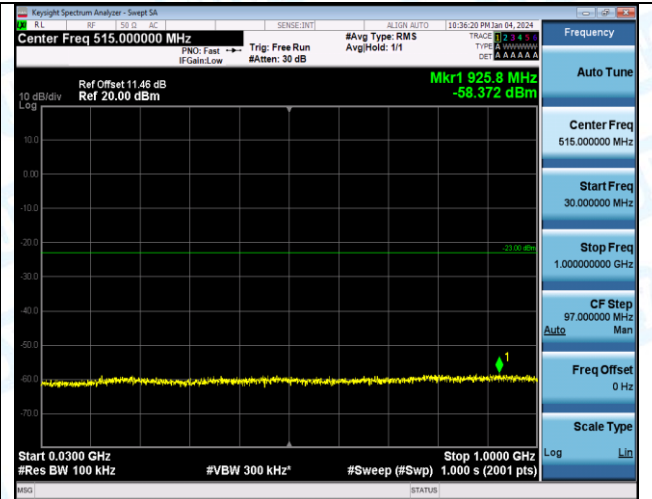

Band4_3MHz_QPSK_19965_1RB#0_30~1000_30~1000

Band4_3MHz_QPSK_19965_1RB#0_3000~20000_3000~20000