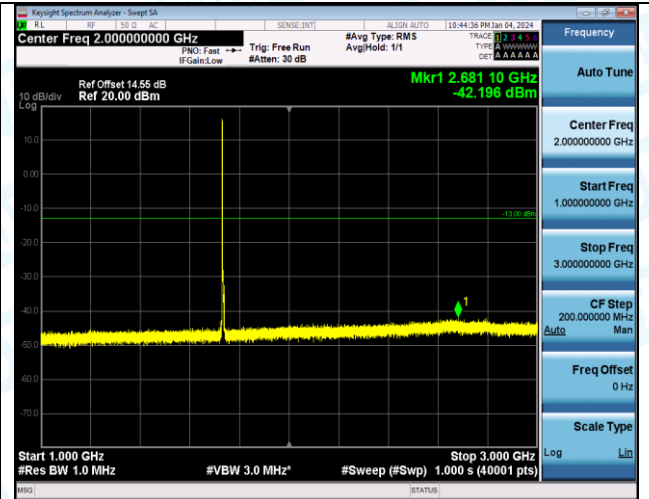

Band4_5MHz_QPSK_20175_1RB#0_0.15-30_0.15-30

Band4_5MHz_QPSK_20175_1RB#0_30-1000_30-1000

Band4_5MHz_QPSK_20175_1RB#0_1000-3000_1000-3000

Band4_5MHz_QPSK_20175_1RB#0_3000~20000_3000~20000

Band4_5MHz_16QAM_20175_1RB#0_0.009~0.15_0.009~0.15