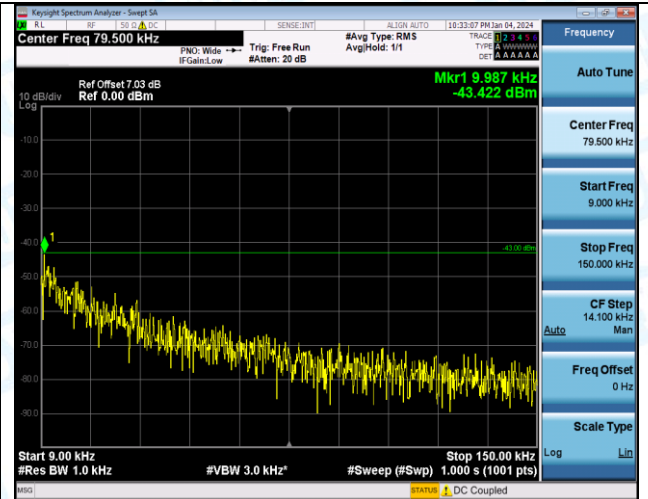

Band4_1.4MHz_16QAM_20393_1RB#0_0.15~30_0.15~30

Band4_1.4MHz_16QAM_20393_1RB#0_30~1000_30~1000

Band4_1.4MHz_16QAM_20393_1RB#0_1000~3000_1000~3000

Band4_1.4MHz_16QAM_20393_1RB#0_3000~20000_3000~20000

Band4_3MHz_QPSK_19965_1RB#0_0.15~30_0.15~30