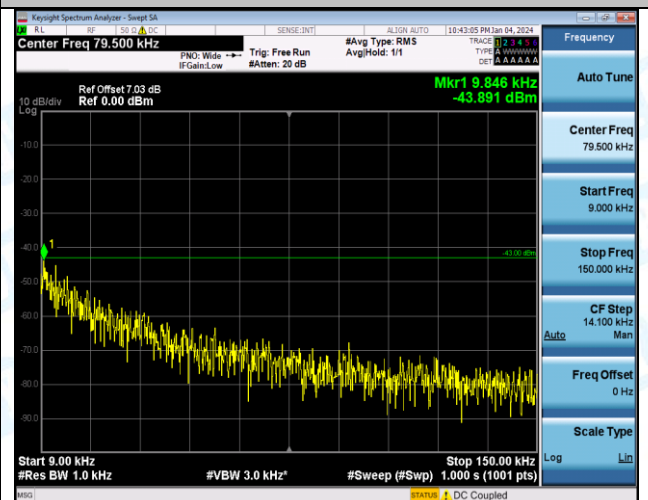

Band4_5MHz_16QAM_19975_1RB#0_0.009~0.15_0.009~0.15

Band4_5MHz_16QAM_19975_1RB#0_30~1000_30~1000