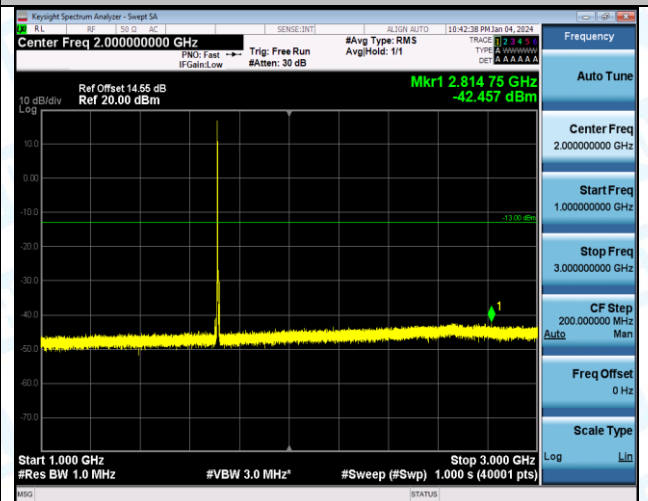

Band4_5MHz_QPSK_19975_1RB#0_0.15~30_0.15~30

Band4_5MHz_QPSK_19975_1RB#0_30~1000_30~1000

Band4_5MHz_QPSK_19975_1RB#0_1000~3000_1000~3000

Band4_5MHz_QPSK_19975_1RB#0_3000~20000_3000~20000

Band4_5MHz_16QAM_19975_1RB#0_0.009~0.15_0.009~0.15