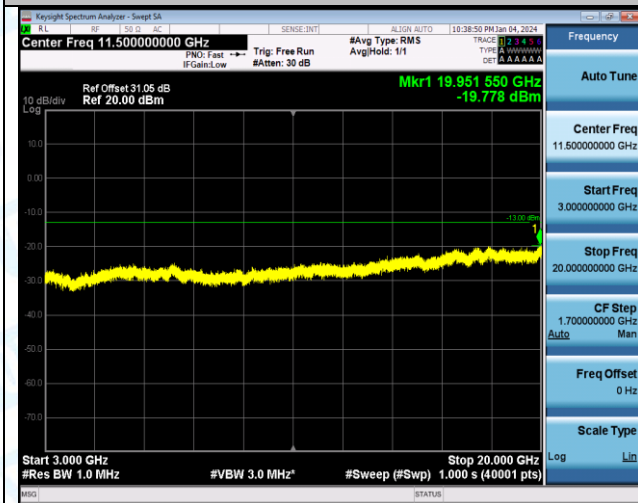

Band4_3MHz_QPSK_20175_1RB#0_30-1000_30-1000

Band4_3MHz_QPSK_20175_1RB#0_1000-3000_1000-3000

Band4_3MHz_QPSK_20175_1RB#0_0.009-0.15_0.009-0.15

Band4_3MHz_QPSK_20175_1RB#0_3000~20000_3000~20000

Band4_3MHz_16QAM_20175_1RB#0_0.15~30_0.15~30