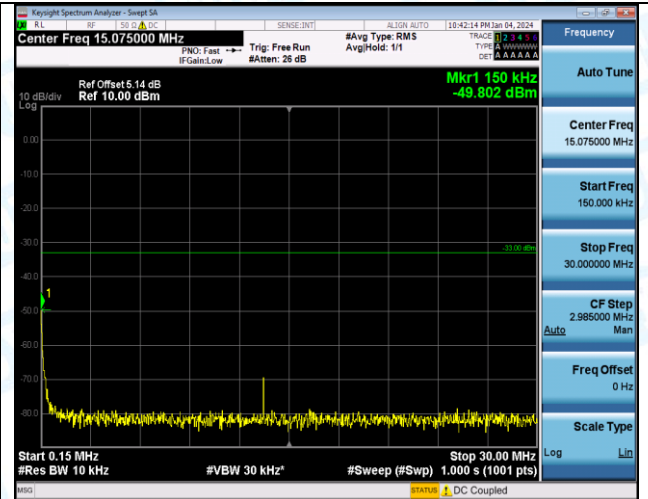

Band4_5MHz_QPSK_19975_1RB#0_0.15~30_0.15~30

Band4_5MHz_QPSK_19975_1RB#0_1000~3000_1000~3000