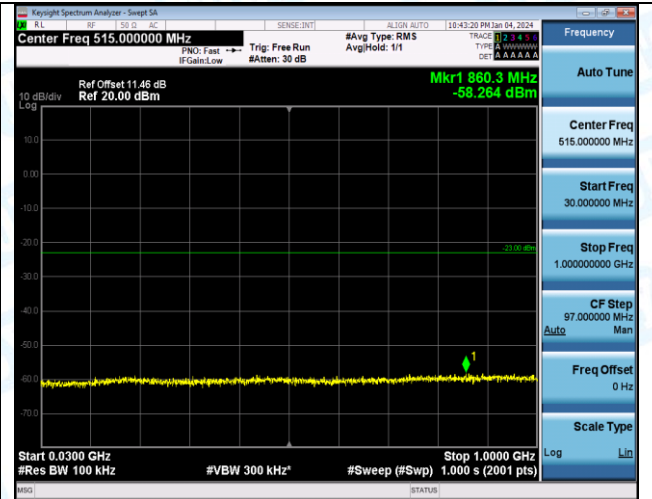

Band4_5MHz_16QAM_19975_1RB#0_30~1000_30~1000

Band4_5MHz_16QAM_19975_1RB#0_3000-20000_3000-20000