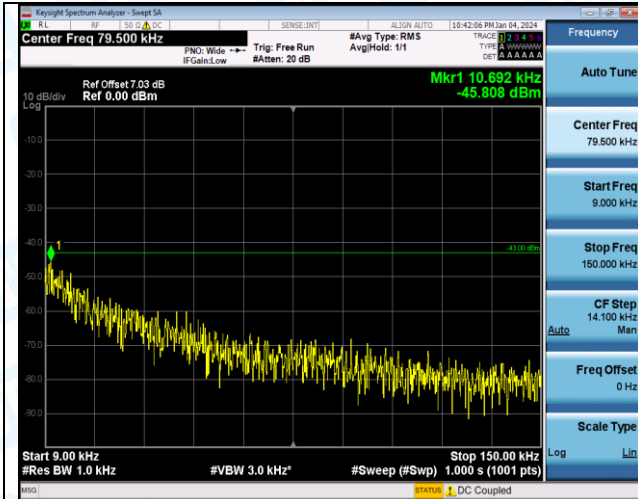

Band4_5MHz_QPSK_19975_1RB#0_0.009~0.15_0.009~0.15

Band4_5MHz_QPSK_19975_1RB#0_30~1000_30~1000