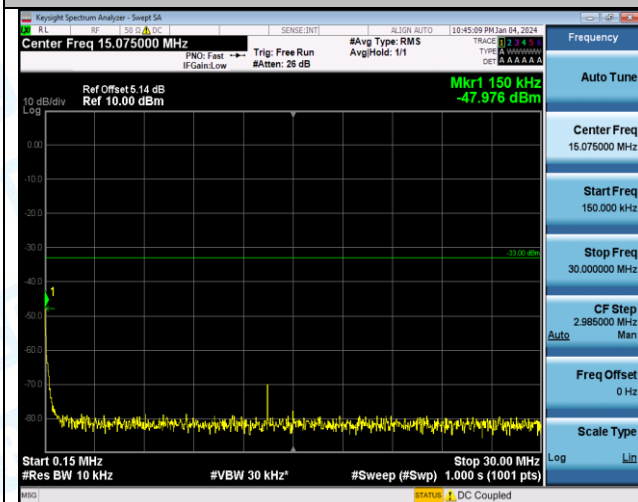

Band4_5MHz_16QAM_20175_1RB#0_0.15~30_0.15~30

Band4_5MHz_16QAM_20175_1RB#0_1000~3000_1000~3000