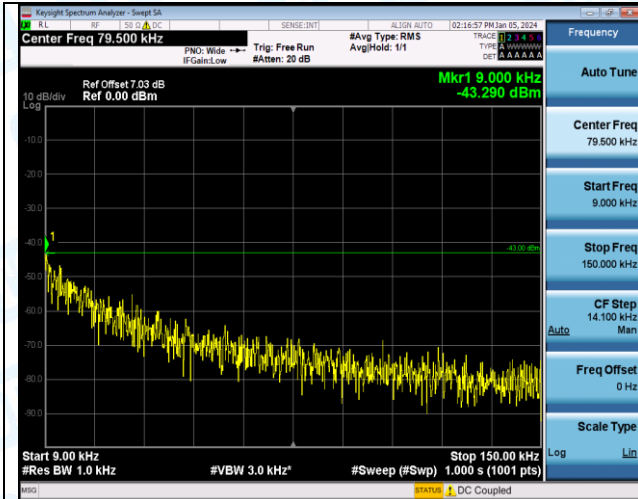

Band4_3MHz_16QAM_19965_1RB#0_0.009~0.15_0.009~0.15

Band4_3MHz_16QAM_19965_1RB#0_1000-3000_1000-3000