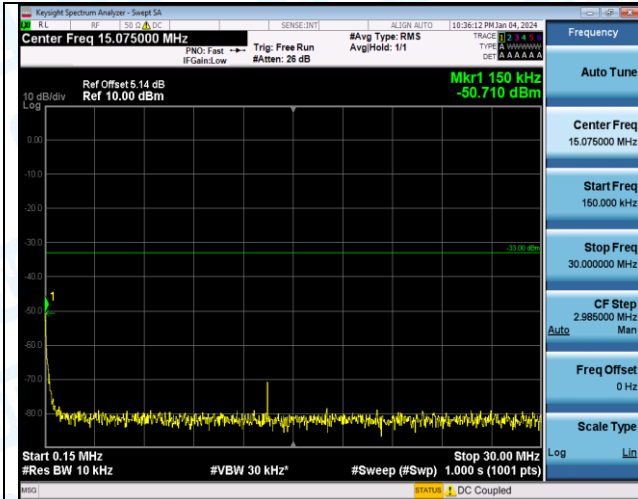

Band4_3MHz_QPSK_19965_1RB#0_0.15~30_0.15~30

Band4_3MHz_QPSK_19965_1RB#0_1000~3000_1000~3000