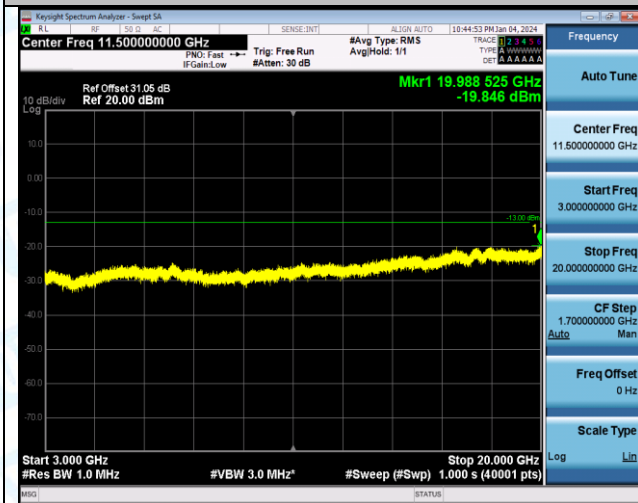

Band4_5MHz_QPSK_20175_1RB#0_0.15-30_0.15-30

Band4_5MHz_QPSK_20175_1RB#0_30-1000_30-1000

Band4_5MHz_QPSK_20175_1RB#0_1000-3000_1000-3000

Band4_5MHz_QPSK_20175_1RB#0_3000~20000_3000~20000

Band4_5MHz_16QAM_20175_1RB#0_0.009~0.15_0.009~0.15