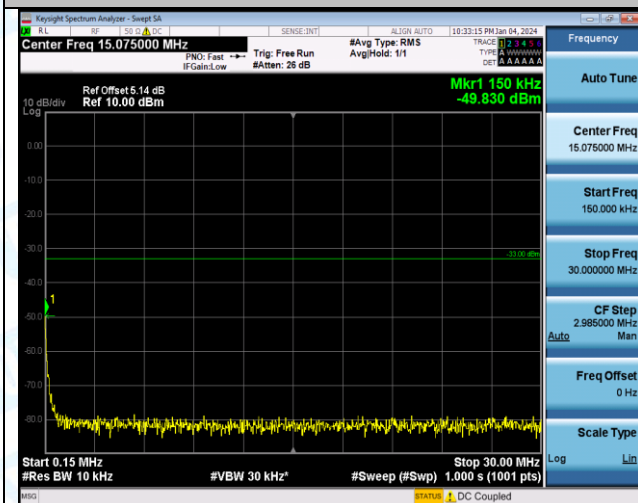

Band4_1.4MHz_16QAM_20393_1RB#0_0.15~30_0.15~30

Band4_1.4MHz_16QAM_20393_1RB#0_30~1000_30~1000

Band4_1.4MHz_16QAM_20393_1RB#0_1000~3000_1000~3000

Band4_1.4MHz_16QAM_20393_1RB#0_3000~20000_3000~20000

Band4_3MHz_QPSK_19965_1RB#0_0.15~30_0.15~30