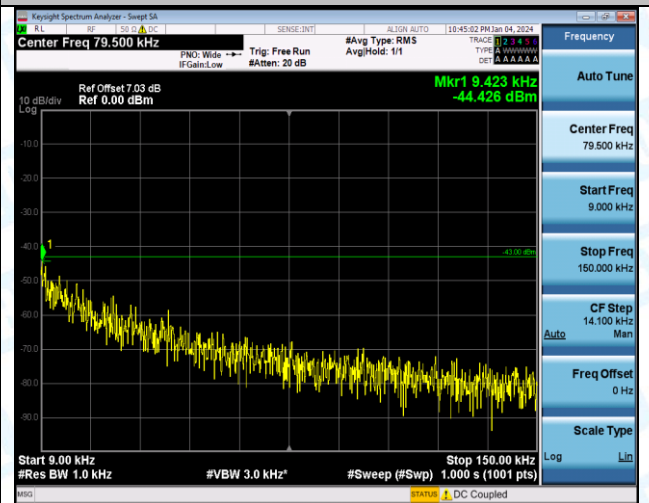

Band4_5MHz_16QAM_20175_1RB#0_0.009~0.15_0.009~0.15

Band4_5MHz_16QAM_20175_1RB#0_30~1000_30~1000