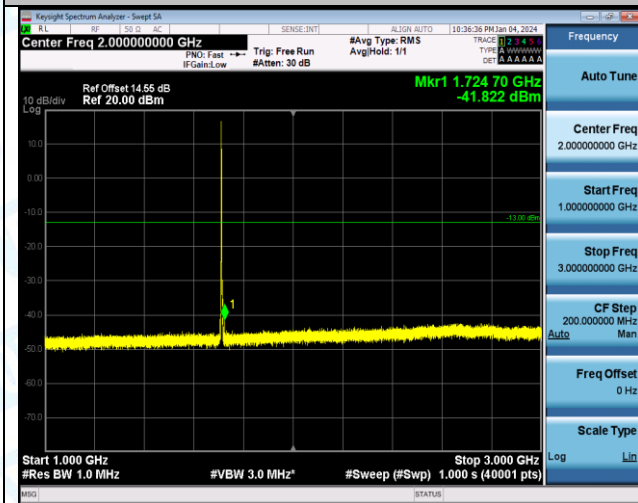

Band4_3MHz_QPSK_19965_1RB#0_1000~3000_1000~3000

Band4_3MHz_16QAM_19965_1RB#0_0.15~30_0.15~30