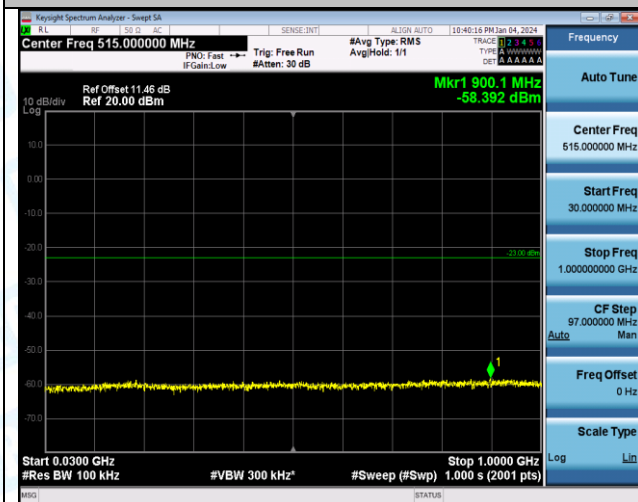

Band4_3MHz_QPSK_20385_1RB#0_30-1000_30-1000

Band4_3MHz_QPSK_20385_1RB#0_3000-20000_3000-20000