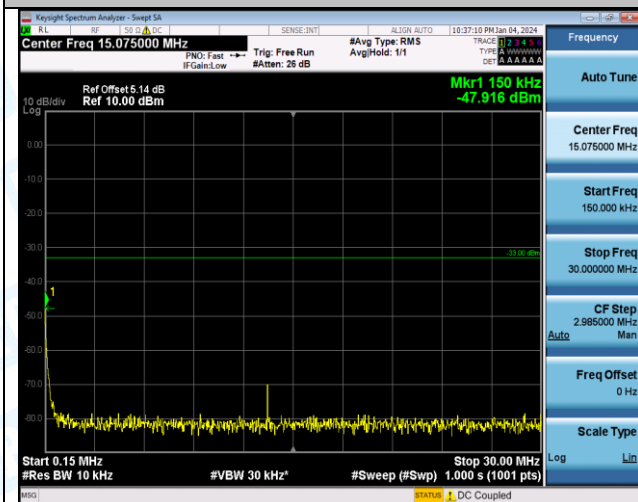

Band4_3MHz_QPSK_19965_1RB#0_30~1000_30~1000

Band4_3MHz_QPSK_19965_1RB#0_1000~3000_1000~3000

Band4_3MHz_QPSK_19965_1RB#0_3000~20000_3000~20000

Band4_3MHz_16QAM_19965_1RB#0_0.15~30_0.15~30

Band4_3MHz_QPSK_19965_1RB#0_0.009~0.15_0.009~0.15