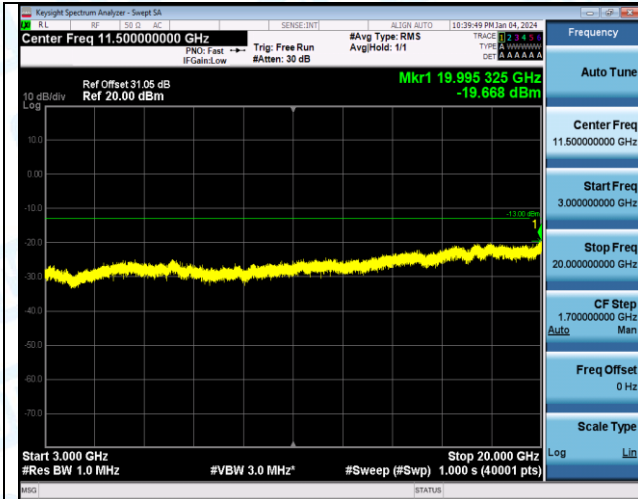

Band4_3MHz_16QAM_20175_1RB#0_30~1000_30~1000

Band4_3MHz_16QAM_20175_1RB#0_1000~3000_1000~3000

Band4_3MHz_16QAM_20175_1RB#0_3000~20000_3000~20000

Band4_3MHz_16QAM_20175_1RB#0_0.009~0.15_0.009~0.15

Band4_3MHz_QPSK_20385_1RB#0_0.009-0.15_0.009-0.15