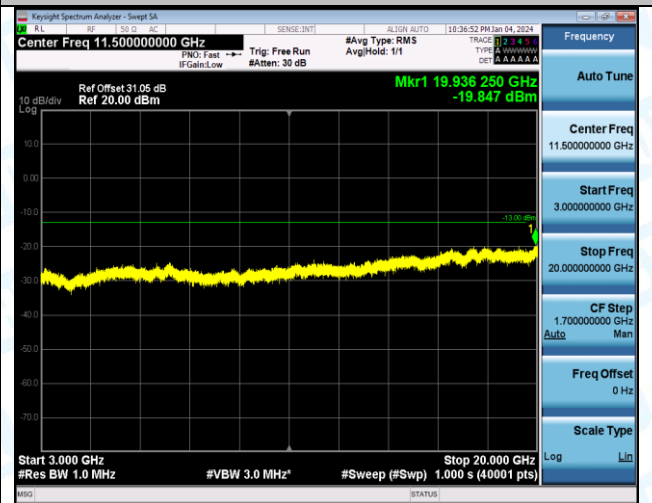

Band4_3MHz_QPSK_19965_1RB#0_30~1000_30~1000

Band4_3MHz_QPSK_19965_1RB#0_1000~3000_1000~3000

Band4_3MHz_QPSK_19965_1RB#0_3000~20000_3000~20000

Band4_3MHz_16QAM_19965_1RB#0_0.15~30_0.15~30

Band4_3MHz_QPSK_19965_1RB#0_0.009~0.15_0.009~0.15