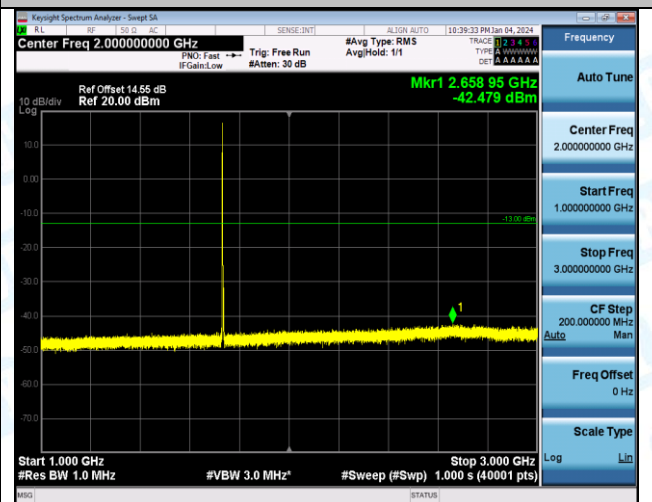

Band4_3MHz_16QAM_20175_1RB#0_1000~3000_1000~3000

Band4_3MHz_16QAM_20175_1RB#0_0.009~0.15_0.009~0.15