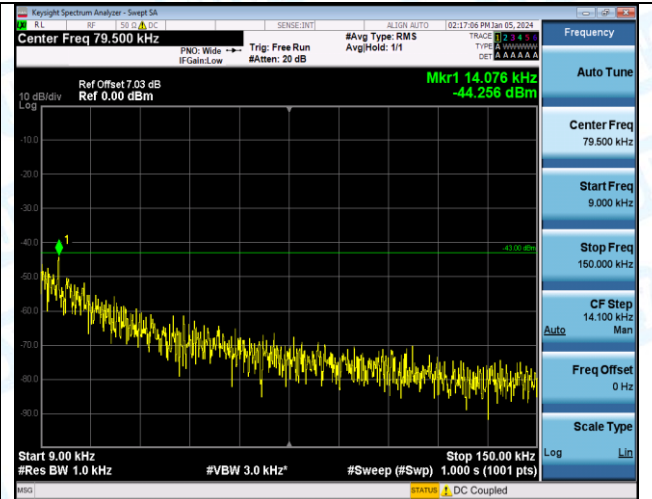

Band4_3MHz_QPSK_20175_1RB#0_30-1000_30-1000

Band4_3MHz_QPSK_20175_1RB#0_1000-3000_1000-3000

Band4_3MHz_QPSK_20175_1RB#0_0.009-0.15_0.009-0.15

Band4_3MHz_QPSK_20175_1RB#0_3000~20000_3000~20000

Band4_3MHz_16QAM_20175_1RB#0_0.15~30_0.15~30