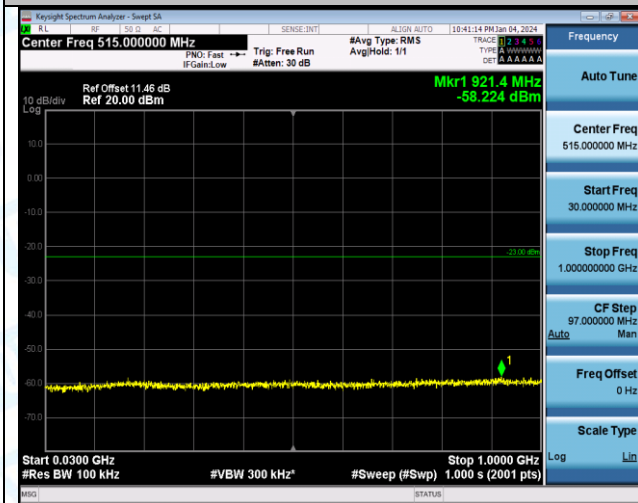

Band4_3MHz_16QAM_20385_1RB#0_30~1000_30~1000

Band4_3MHz_16QAM_20385_1RB#0_1000~3000_1000~3000