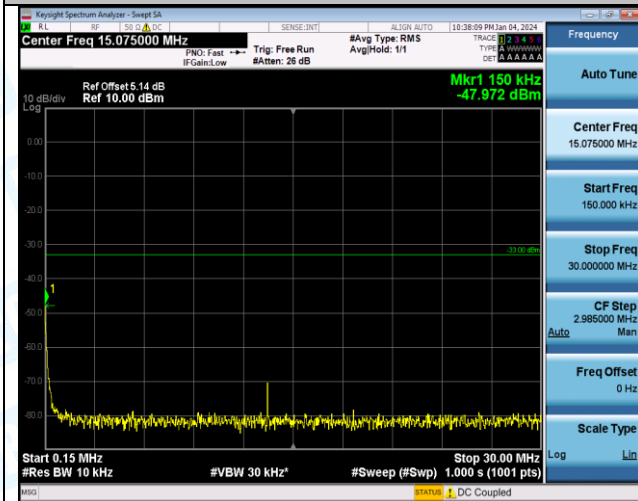

Band4_3MHz_QPSK_20175_1RB#0_0.15-30_0.15-30

Band4_3MHz_QPSK_20175_1RB#0_1000-3000_1000-3000