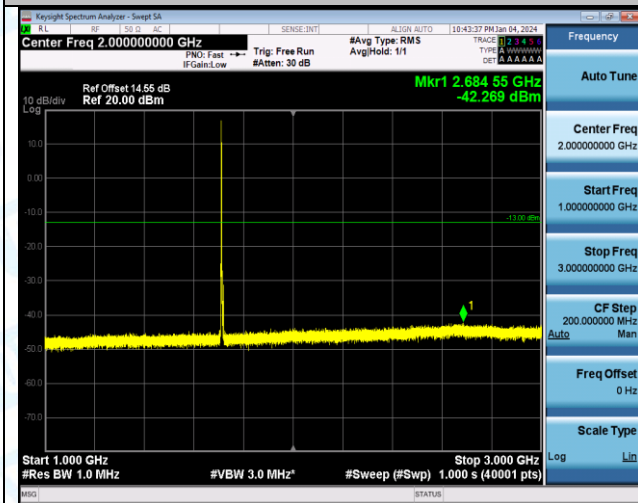

Band4_5MHz_16QAM_19975_1RB#0_0.15~30_0.15~30

Band4_5MHz_16QAM_19975_1RB#0_30~1000_30~1000

Band4_5MHz_16QAM_19975_1RB#0_1000-3000_1000-3000

Band4_5MHz_16QAM_19975_1RB#0_3000-20000_3000-20000

Band4_5MHz_QPSK_20175_1RB#0_0.009-0.15_0.009-0.15