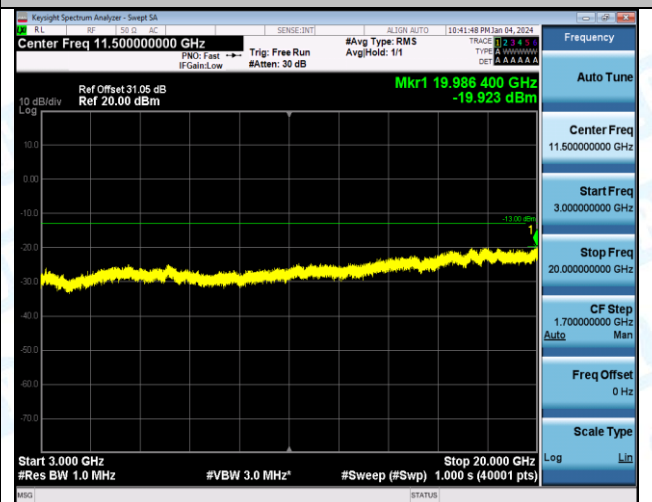

Band4_3MHz_16QAM_20385_1RB#0_30~1000_30~1000

Band4_3MHz_16QAM_20385_1RB#0_0.009~0.15_0.009~0.15

Band4_3MHz_16QAM_20385_1RB#0_1000~3000_1000~3000

Band4_3MHz_16QAM_20385_1RB#0_3000~20000_3000~20000

Band4_5MHz_QPSK_19975_1RB#0_0.009~0.15_0.009~0.15