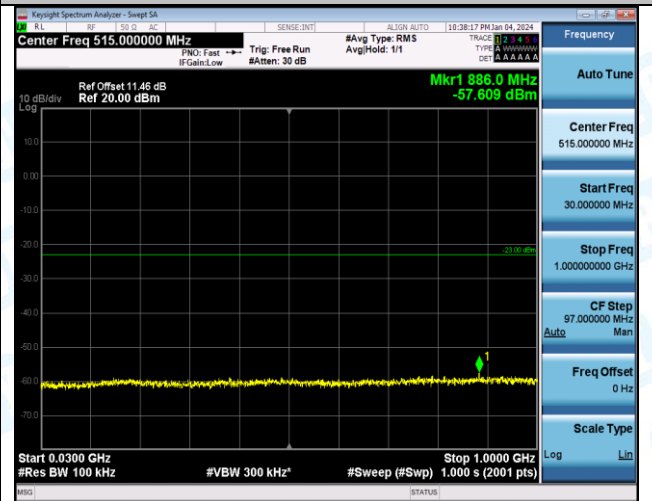

Band4_3MHz_QPSK_20175_1RB#0_30-1000_30-1000

Band4_3MHz_QPSK_20175_1RB#0_0.009-0.15_0.009-0.15