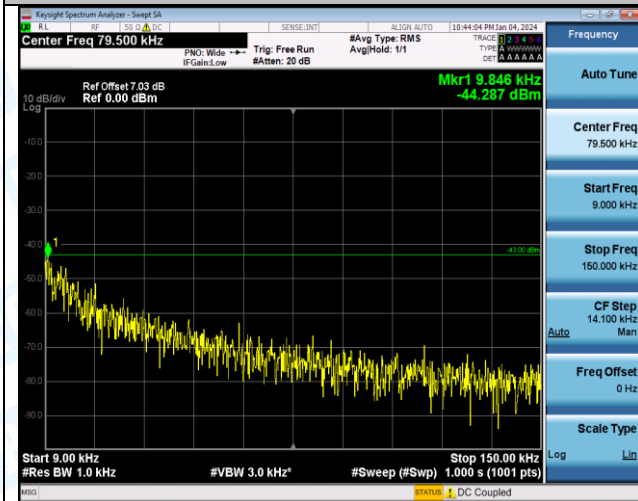

Band4_5MHz_QPSK_20175_1RB#0_0.009-0.15_0.009-0.15

Band4_5MHz_QPSK_20175_1RB#0_30-1000_30-1000