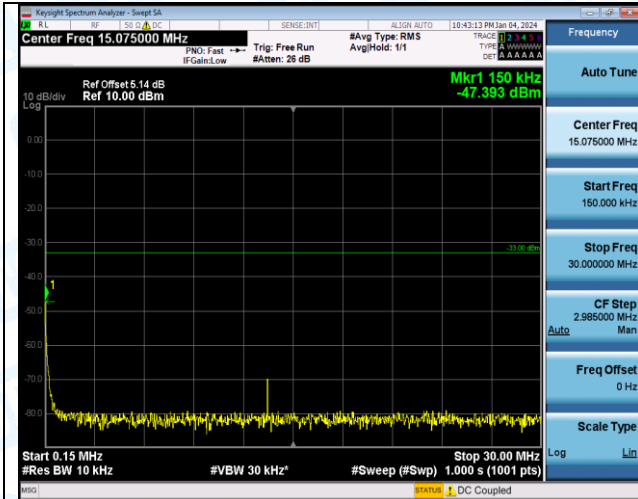

Band4_5MHz_16QAM_19975_1RB#0_0.15~30_0.15~30

Band4_5MHz_16QAM_19975_1RB#0_1000-3000_1000-3000