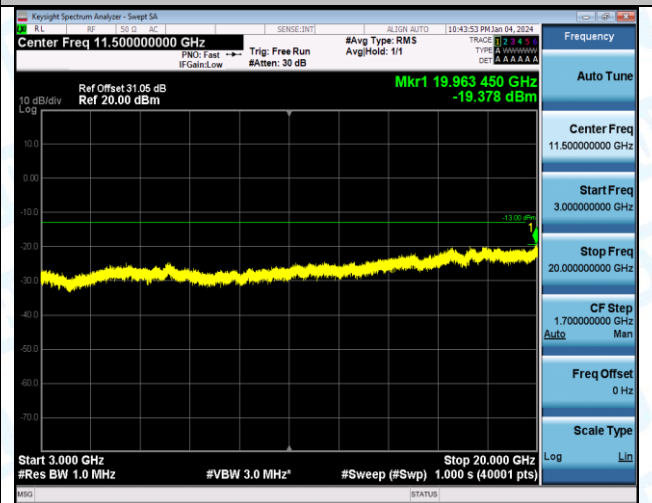

Band4_5MHz_16QAM_19975_1RB#0_0.15~30_0.15~30

Band4_5MHz_16QAM_19975_1RB#0_30~1000_30~1000

Band4_5MHz_16QAM_19975_1RB#0_1000-3000_1000-3000

Band4_5MHz_16QAM_19975_1RB#0_3000-20000_3000-20000

Band4_5MHz_QPSK_20175_1RB#0_0.009-0.15_0.009-0.15