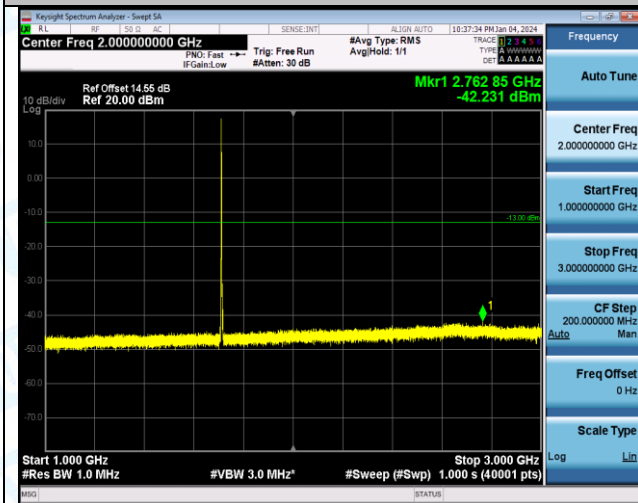

Band4_3MHz_16QAM_19965_1RB#0_0.009~0.15_0.009~0.15

Band4_3MHz_16QAM_19965_1RB#0_30~1000_30~1000

Band4_3MHz_16QAM_19965_1RB#0_1000-3000_1000-3000

Band4_3MHz_16QAM_19965_1RB#0_3000-20000_3000-20000

Band4_3MHz_QPSK_20175_1RB#0_0.15-30_0.15-30