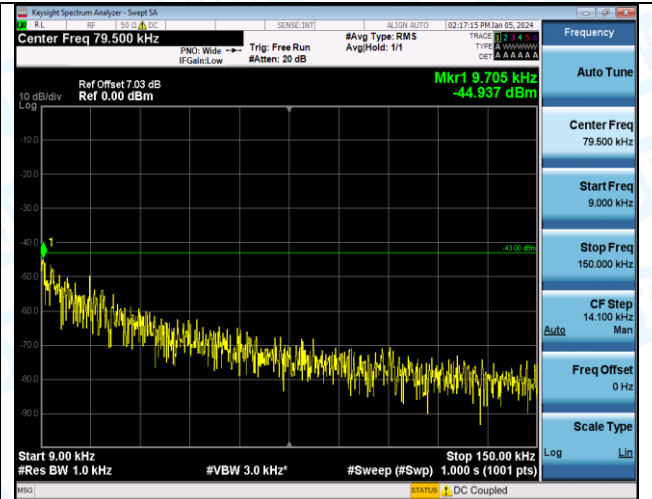

Band4_3MHz_16QAM_20175_1RB#0_30~1000_30~1000

Band4_3MHz_16QAM_20175_1RB#0_1000~3000_1000~3000

Band4_3MHz_16QAM_20175_1RB#0_3000~20000_3000~20000

Band4_3MHz_16QAM_20175_1RB#0_0.009~0.15_0.009~0.15

Band4_3MHz_QPSK_20385_1RB#0_0.009-0.15_0.009-0.15