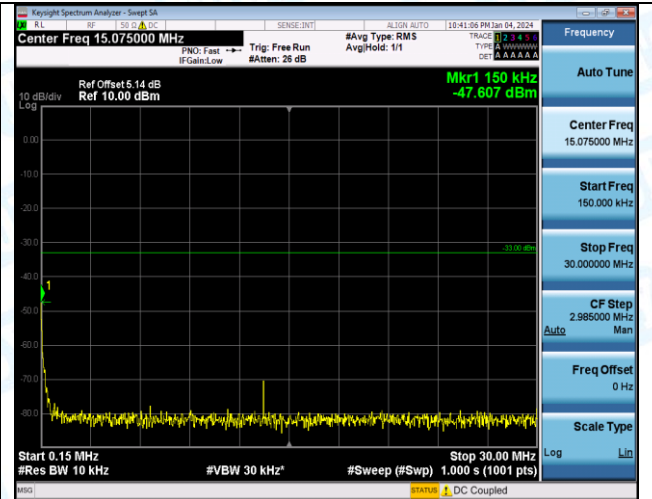

Band4_3MHz_16QAM_20385_1RB#0_0.15-30_0.15-30

Band4_3MHz_16QAM_20385_1RB#0_0.009~0.15_0.009~0.15