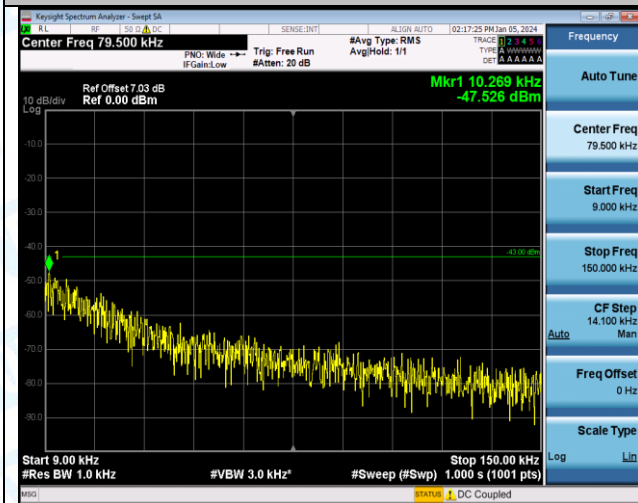

Band4_3MHz_QPSK_20385_1RB#0_0.009-0.15_0.009-0.15

Band4_3MHz_QPSK_20385_1RB#0_30-1000_30-1000