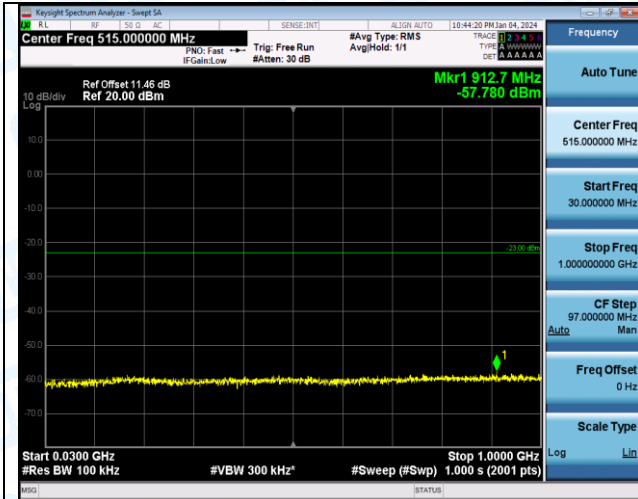

Band4_5MHz_QPSK_20175_1RB#0_30-1000_30-1000

Band4_5MHz_QPSK_20175_1RB#0_3000~20000_3000~20000