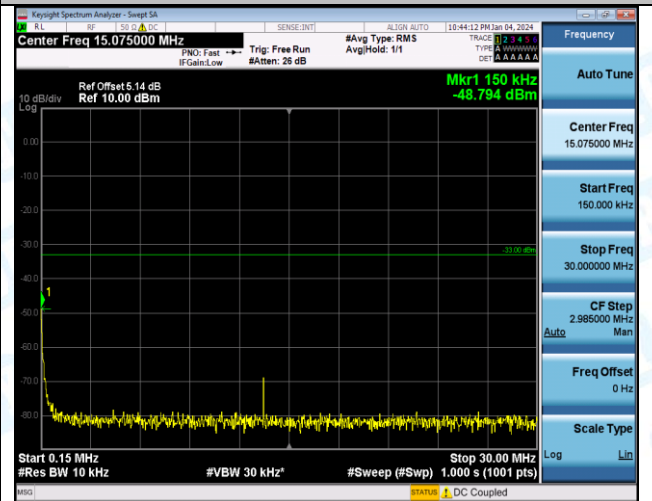

Band4_5MHz_QPSK_20175_1RB#0_0.15-30_0.15-30

Band4_5MHz_QPSK_20175_1RB#0_1000-3000_1000-3000