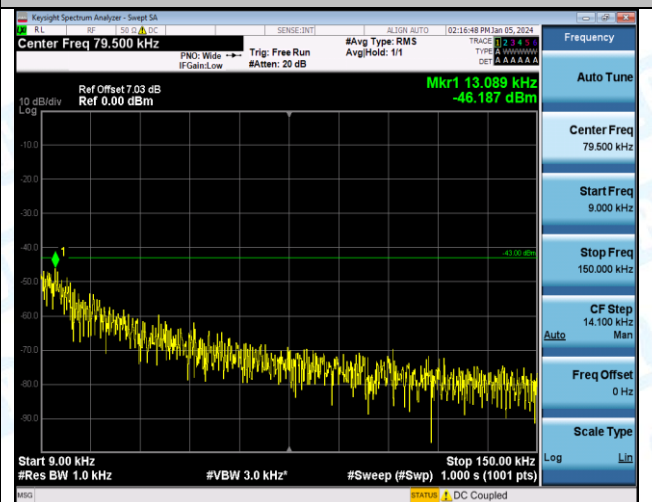

Band4_3MHz_QPSK_19965_1RB#0_0.009~0.15_0.009~0.15

Band4_3MHz_16QAM_19965_1RB#0_30~1000_30~1000