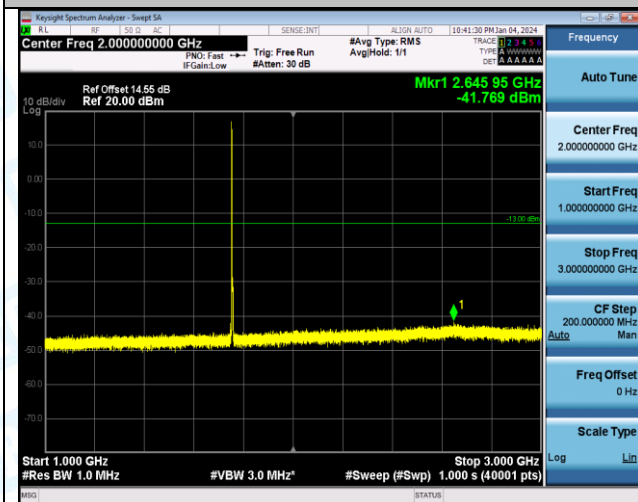

Band4_3MHz_16QAM_20385_1RB#0_30~1000_30~1000

Band4_3MHz_16QAM_20385_1RB#0_0.009~0.15_0.009~0.15

Band4_3MHz_16QAM_20385_1RB#0_1000~3000_1000~3000

Band4_3MHz_16QAM_20385_1RB#0_3000~20000_3000~20000

Band4_5MHz_QPSK_19975_1RB#0_0.009~0.15_0.009~0.15