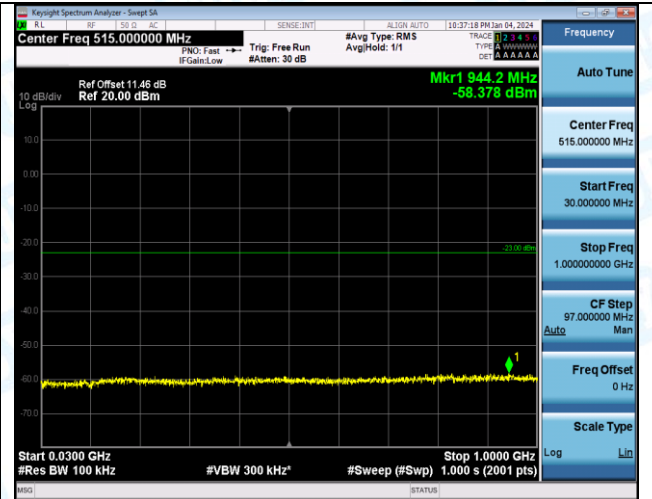

Band4_3MHz_16QAM_19965_1RB#0_30~1000_30~1000

Band4_3MHz_16QAM_19965_1RB#0_3000-20000_3000-20000