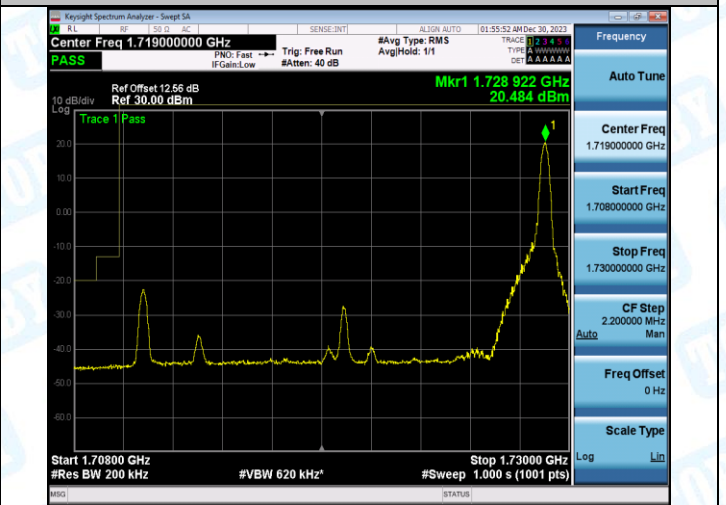

Band4\_20MHz\_QPSK\_20050\_1RB#99

Band4\_20MHz\_16QAM\_20050\_1RB#99

Band4\_20MHz\_QPSK\_20050\_100RB#0

Band4\_20MHz\_16QAM\_20050\_100RB#0

Band4\_20MHz\_QPSK\_20300\_1RB#0

Band4\_20MHz\_16QAM\_20300\_1RB#0

## 5. Conducted Spurious Emission