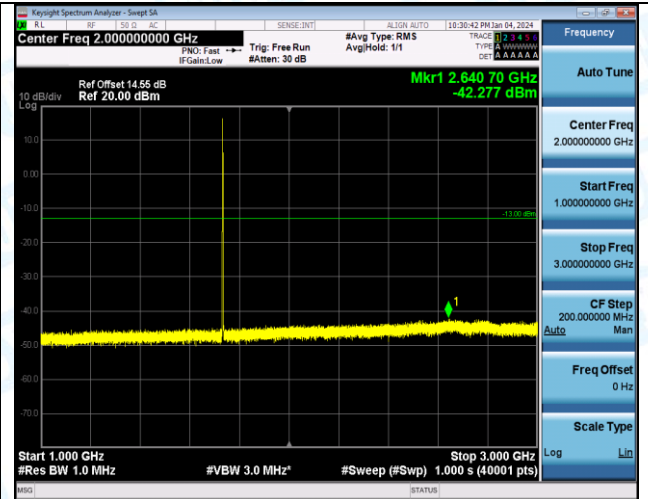

Band4_1.4MHz_QPSK_20175_1RB#0_1000~3000_1000~3000

Band4_1.4MHz_16QAM_20175_1RB#0_0.009~0.15_0.009~0.15