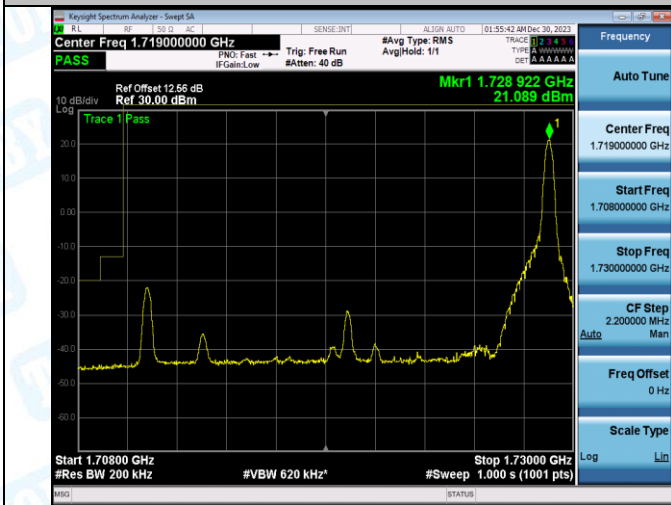

Band4\_20MHz\_QPSK\_20050\_1RB#99

Band4\_20MHz\_16QAM\_20050\_1RB#99

Band4\_20MHz\_QPSK\_20050\_100RB#0

Band4\_20MHz\_16QAM\_20050\_100RB#0

Band4\_20MHz\_QPSK\_20300\_1RB#0

Band4\_20MHz\_16QAM\_20300\_1RB#0

## 5. Conducted Spurious Emission