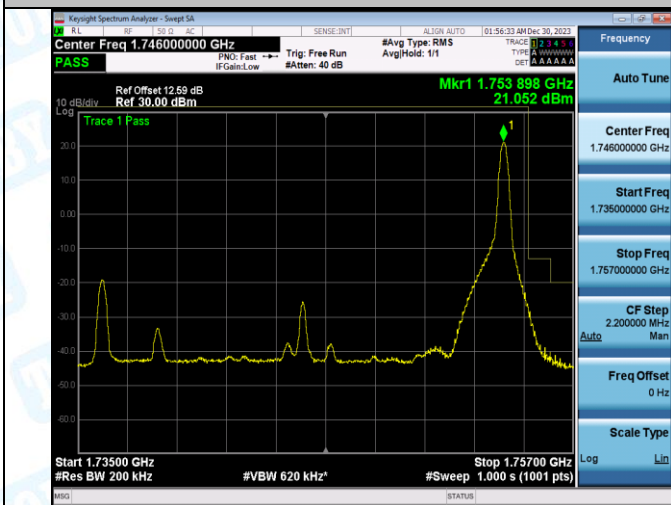

Band4_20MHz_QPSK_20300_1RB#99

Band4_20MHz_QPSK_20300_100RB#0