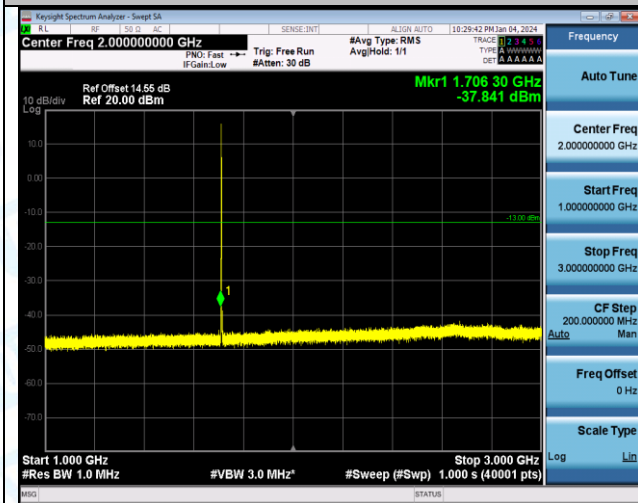

Test Graphs

Band4\_1.4MHz\_16QAM\_19957\_1RB#0\_1000~3000\_1000~3000

Band4\_1.4MHz\_16QAM\_19957\_1RB#0\_3000~20000\_3000~20000

Band4\_1.4MHz\_QPSK\_20175\_1RB#0\_0.009~0.15\_0.009~0.15

Band4\_1.4MHz\_QPSK\_20175\_1RB#0\_0.15~30\_0.15~30