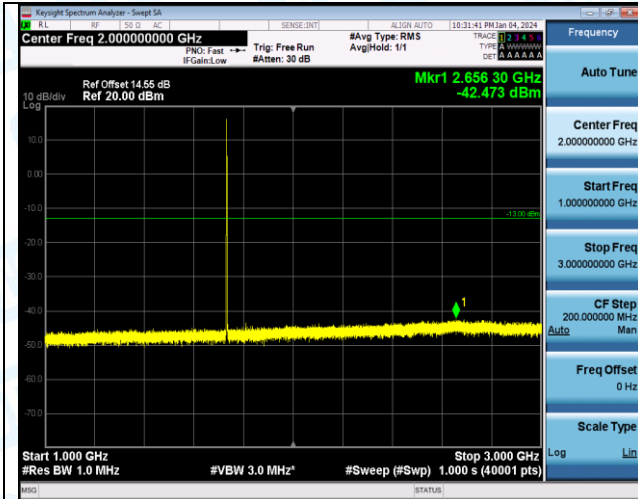

Band4_1.4MHz_16QAM_20175_1RB#0_1000~3000_1000~3000

Band4_1.4MHz_QPSK_20393_1RB#0_0.009~0.15_0.009~0.15