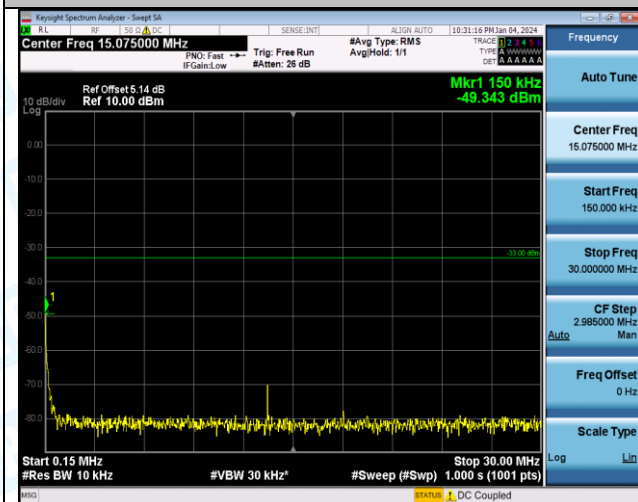

Band4_1.4MHz_16QAM_20175_1RB#0_0.15~30_0.15~30

Band4_1.4MHz_16QAM_20175_1RB#0_1000~3000_1000~3000