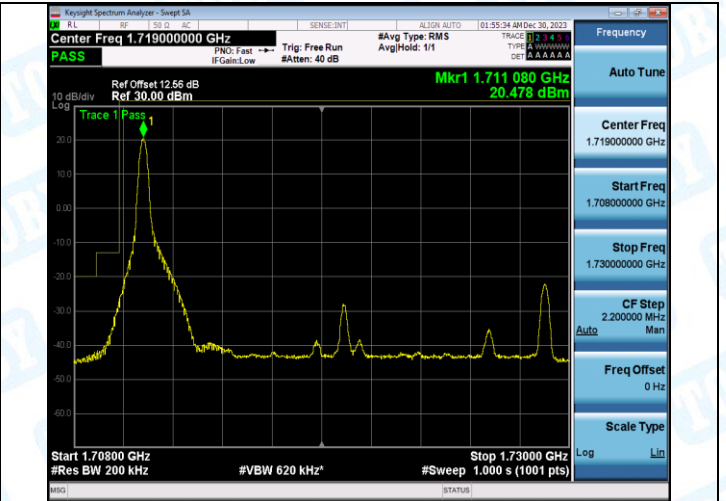

Band4\_20MHz\_QPSK\_20050\_1RB#99

Band4\_20MHz\_16QAM\_20050\_1RB#99

Band4\_20MHz\_QPSK\_20050\_100RB#0

Band4\_20MHz\_16QAM\_20050\_100RB#0

Band4\_20MHz\_QPSK\_20300\_1RB#0

Band4\_20MHz\_16QAM\_20300\_1RB#0

## 5. Conducted Spurious Emission