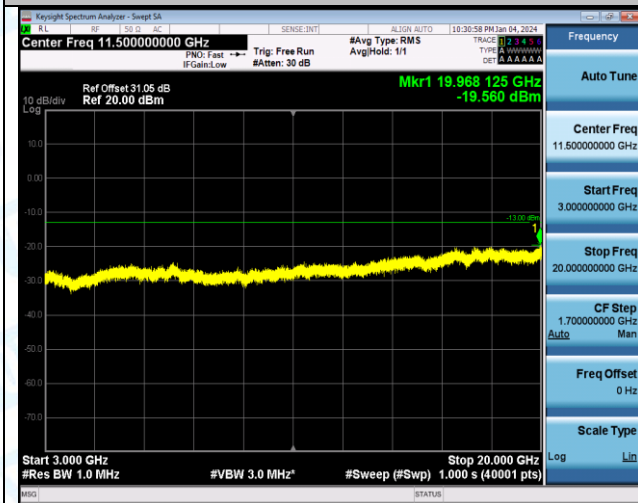

Band4\_1.4MHz\_QPSK\_20175\_1RB#0\_30~1000\_30~1000

Band4\_1.4MHz\_QPSK\_20175\_1RB#0\_1000~3000\_1000~3000

Band4\_1.4MHz\_QPSK\_20175\_1RB#0\_3000~20000\_3000~20000

Band4\_1.4MHz\_16QAM\_20175\_1RB#0\_0.009~0.15\_0.009~0.15