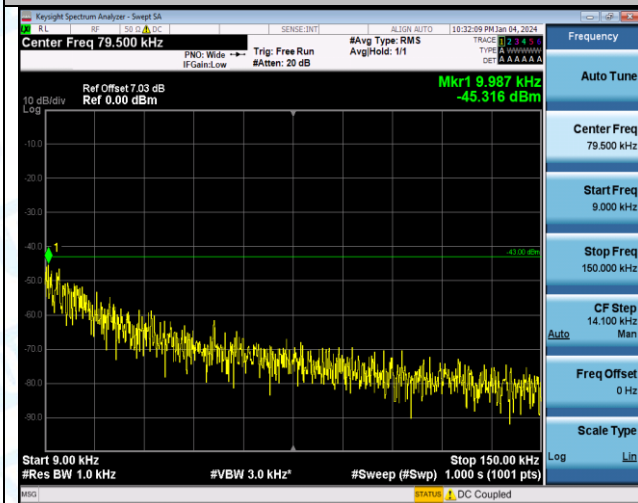

Band4_1.4MHz_QPSK_20393_1RB#0_0.009~0.15_0.009~0.15

Band4_1.4MHz_QPSK_20393_1RB#0_30~1000_30~1000