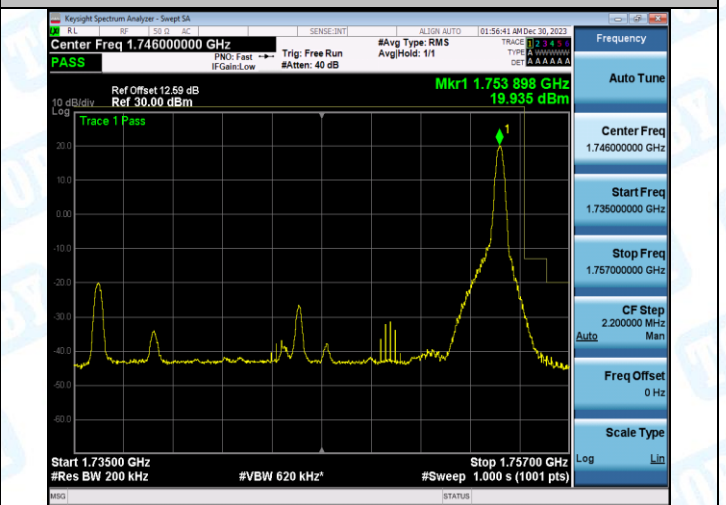

Band4_20MHz_16QAM_20300_1RB#99

Band4_20MHz_16QAM_20300_100RB#0