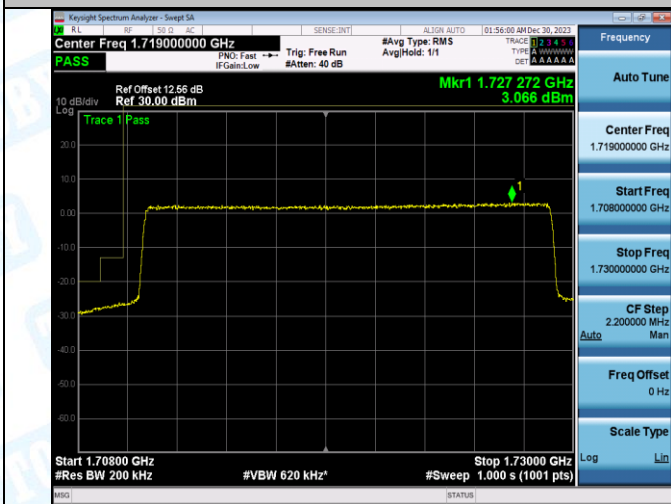

Band4\_20MHz\_QPSK\_20050\_1RB#99

Band4\_20MHz\_16QAM\_20050\_1RB#99

Band4\_20MHz\_QPSK\_20050\_100RB#0

Band4\_20MHz\_16QAM\_20050\_100RB#0

Band4\_20MHz\_QPSK\_20300\_1RB#0

Band4\_20MHz\_16QAM\_20300\_1RB#0

## 5. Conducted Spurious Emission