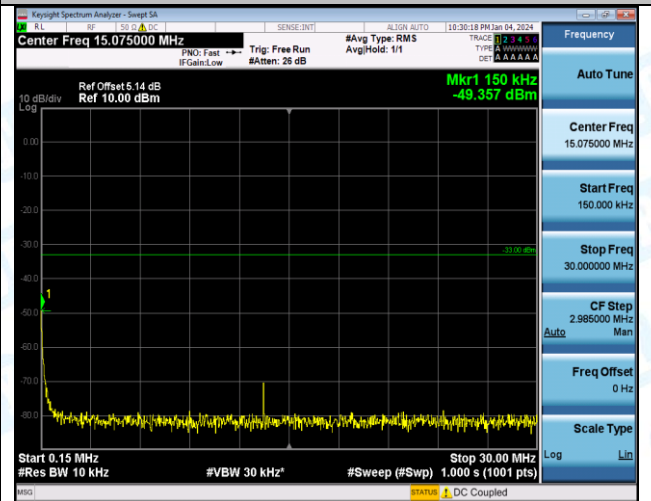

Band4_1.4MHz_QPSK_20175_1RB#0_0.15~30_0.15~30

Band4_1.4MHz_QPSK_20175_1RB#0_1000~3000_1000~3000