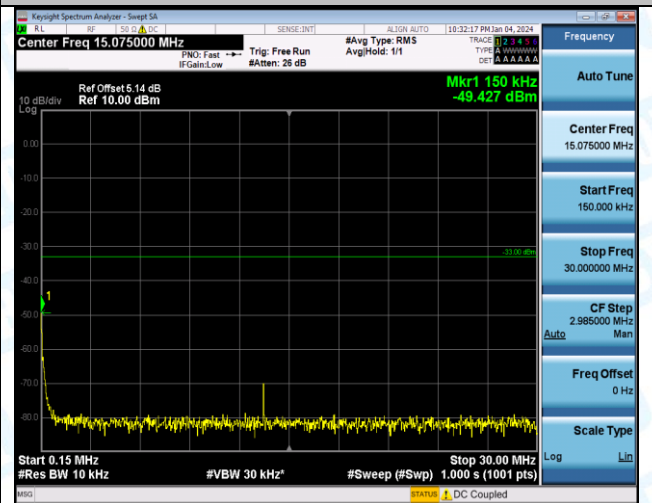

Band4_1.4MHz_QPSK_20393_1RB#0_0.15~30_0.15~30

Band4_1.4MHz_QPSK_20393_1RB#0_1000~3000_1000~3000