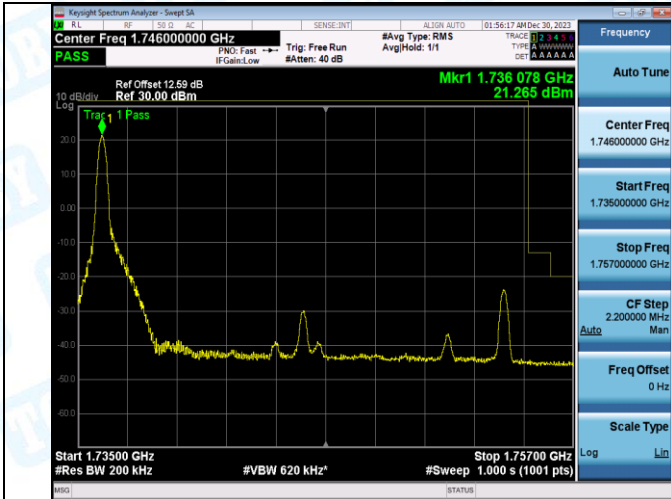

Band4\_20MHz\_QPSK\_20050\_1RB#99

Band4\_20MHz\_16QAM\_20050\_1RB#99

Band4\_20MHz\_QPSK\_20050\_100RB#0

Band4\_20MHz\_16QAM\_20050\_100RB#0

Band4\_20MHz\_QPSK\_20300\_1RB#0

Band4\_20MHz\_16QAM\_20300\_1RB#0

## 5. Conducted Spurious Emission