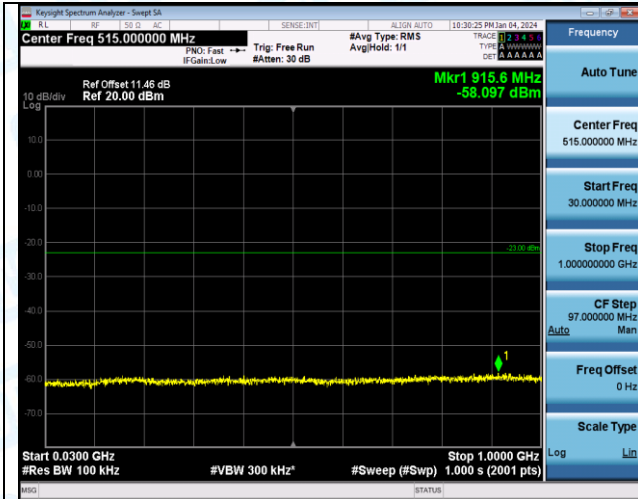

Band4_1.4MHz_QPSK_20175_1RB#0_30~1000_30~1000

Band4_1.4MHz_QPSK_20175_1RB#0_3000~20000_3000~20000