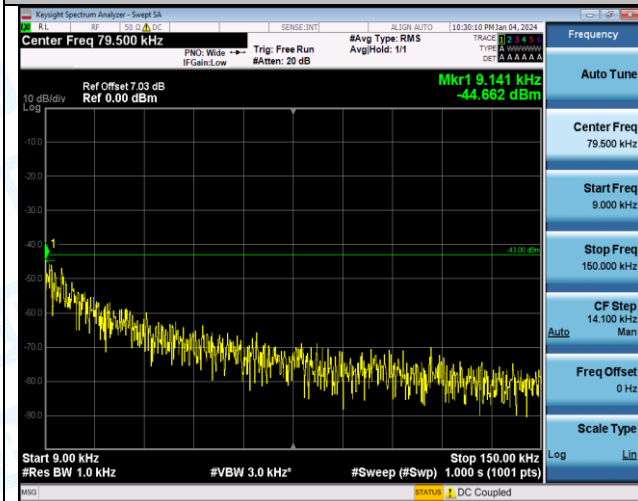

Test Graphs

Band4\_1.4MHz\_16QAM\_19957\_1RB#0\_1000~3000\_1000~3000

Band4\_1.4MHz\_16QAM\_19957\_1RB#0\_3000~20000\_3000~20000

Band4\_1.4MHz\_QPSK\_20175\_1RB#0\_0.009~0.15\_0.009~0.15

Band4\_1.4MHz\_QPSK\_20175\_1RB#0\_0.15~30\_0.15~30