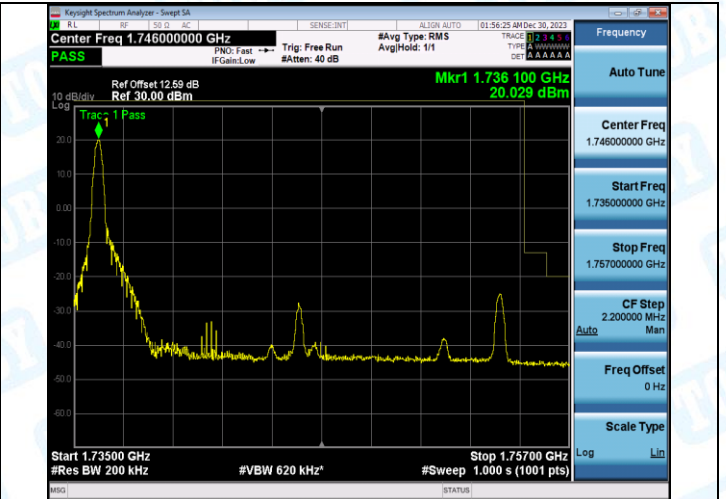

Band4_20MHz_16QAM_20300_1RB#0

Band4_20MHz_16QAM_20300_1RB#99