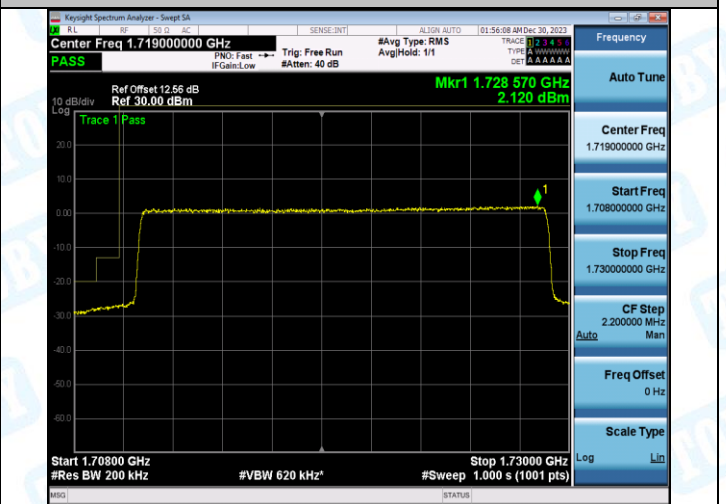

Band4\_20MHz\_QPSK\_20050\_1RB#99

Band4\_20MHz\_16QAM\_20050\_1RB#99

Band4\_20MHz\_QPSK\_20050\_100RB#0

Band4\_20MHz\_16QAM\_20050\_100RB#0

Band4\_20MHz\_QPSK\_20300\_1RB#0

Band4\_20MHz\_16QAM\_20300\_1RB#0

## 5. Conducted Spurious Emission