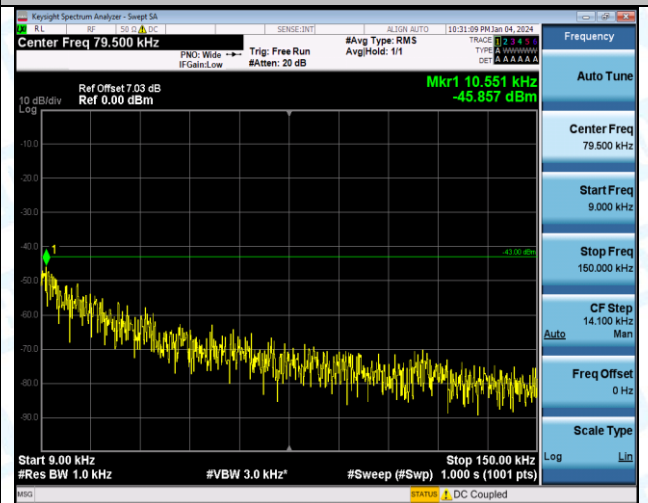

Band4\_1.4MHz\_QPSK\_20175\_1RB#0\_30~1000\_30~1000

Band4\_1.4MHz\_QPSK\_20175\_1RB#0\_1000~3000\_1000~3000

Band4\_1.4MHz\_QPSK\_20175\_1RB#0\_3000~20000\_3000~20000

Band4\_1.4MHz\_16QAM\_20175\_1RB#0\_0.009~0.15\_0.009~0.15