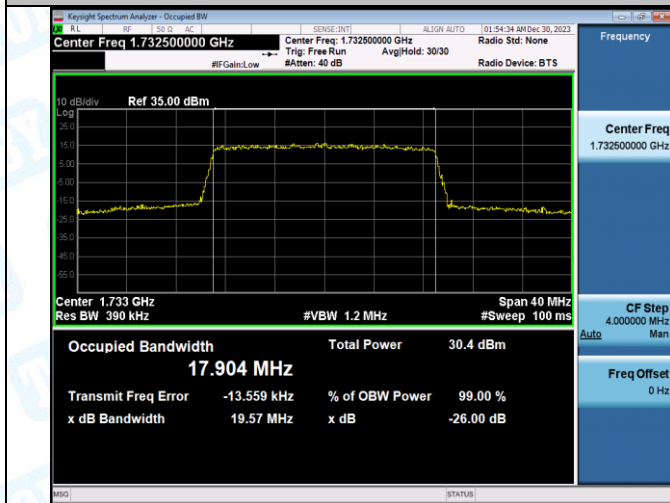

Band4-20MHz-QPSK-20175-100RB#0-PASS

Band4-20MHz-QPSK-20300-100RB#0-PASS