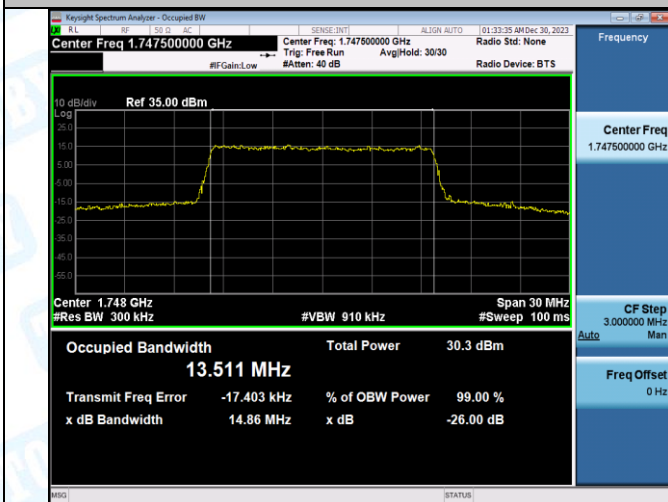

Band4-15MHz-QPSK-20325-75RB#0-PASS

Band4-20MHz-QPSK-20050-100RB#0-PASS