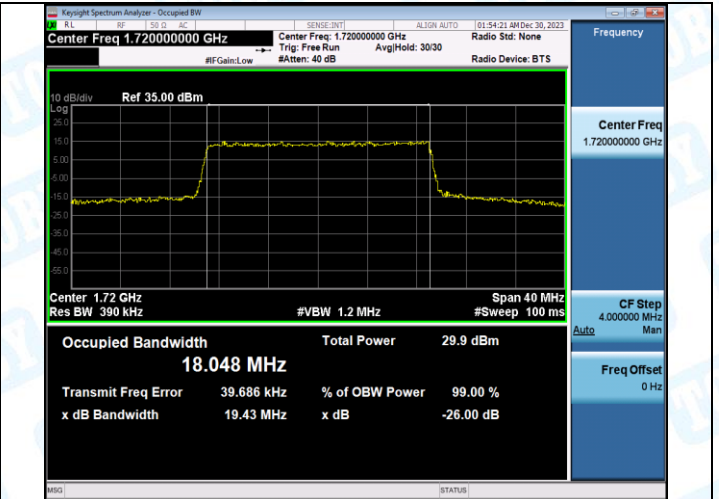

Band4-20MHz-QPSK-20175-100RB#0-PASS

Band4-20MHz-16QAM-20175-100RB#0-PASS

Band4-20MHz-QPSK-20300-100RB#0-PASS

Band4-20MHz-16QAM-20300-100RB#0-PASS

4. Band Edge

Test Result

Band	Bandwidth	Modulation	Channel	RB Configuration	Level_dBm	Margin	Verdict
Band4	1.4MHz	QPSK	19957	1RB#0	-19.79	6.79	PASS
Band4	1.4MHz	16QAM	19957	1RB#0	-24.25	11.25	PASS
Band4	1.4MHz	QPSK	19957	1RB#5	-34.71	21.71	PASS
Band4	1.4MHz	16QAM	19957	1RB#5	-52.76	21.56	PASS
Band4	1.4MHz	QPSK	19957	6RB#0	-38.57	7.37	PASS
Band4	1.4MHz	16QAM	19957	6RB#0	-39.91	8.71	PASS
Band4	1.4MHz	QPSK	20393	1RB#0	-51.37	20.17	PASS
Band4	1.4MHz	16QAM	20393	1RB#0	-50.68	19.48	PASS
Band4	1.4MHz	QPSK	20393	1RB#5	-20.79	7.79	PASS
Band4	1.4MHz	16QAM	20393	1RB#5	-21.95	8.95	PASS
Band4	1.4MHz	QPSK	20393	6RB#0	-37.81	6.61	PASS
Band4	1.4MHz	16QAM	20393	6RB#0	-38.60	7.40	PASS
Band4	3MHz	QPSK	19965	1RB#0	-31.09	18.09	PASS
Band4	3MHz	16QAM	19965	1RB#0	-32.16	19.16	PASS
Band4	3MHz	QPSK	19965	1RB#14	-52.17	23.97	PASS
Band4	3MHz	16QAM	19965	1RB#14	-52.51	24.31	PASS
Band4	3MHz	QPSK	19965	15RB#0	-44.04	15.84	PASS
Band4	3MHz	16QAM	19965	15RB#0	-43.24	15.04	PASS
Band4	5MHz	QPSK	19975	1RB#0	-19.87	6.87	PASS
Band4	5MHz	16QAM	19975	1RB#0	-22.14	9.14	PASS
Band4	5MHz	QPSK	19975	1RB#24	-48.76	22.86	PASS
Band4	3MHz	QPSK	20385	1RB#0	-51.91	23.71	PASS
Band4	3MHz	16QAM	20385	1RB#0	-52.39	24.19	PASS
Band4	3MHz	QPSK	20385	1RB#14	-30.83	17.83	PASS
Band4	3MHz	16QAM	20385	1RB#14	-30.25	17.25	PASS
Band4	3MHz	QPSK	20385	15RB#0	-41.65	13.45	PASS
Band4	3MHz	16QAM	20385	15RB#0	-41.45	13.25	PASS
Band4	5MHz	16QAM	19975	1RB#24	-49.10	23.20	PASS
Band4	5MHz	QPSK	19975	25RB#0	-28.07	2.17	PASS
Band4	5MHz	16QAM	19975	25RB#0	-27.51	1.61	PASS
Band4	5MHz	QPSK	20375	1RB#0	-48.61	22.71	PASS
Band4	5MHz	16QAM	20375	1RB#0	-49.03	23.13	PASS
Band4	5MHz	QPSK	20375	1RB#24	-21.28	8.28	PASS
Band4	5MHz	16QAM	20375	1RB#24	-21.35	8.35	PASS
Band4	5MHz	QPSK	20375	25RB#0	-26.88	0.98	PASS
Band4	5MHz	16QAM	20375	25RB#0	-26.77	0.87	PASS
Band4	10MHz	QPSK	20000	1RB#0	-23.54	10.54	PASS
Band4	10MHz	16QAM	20000	1RB#0	-24.69	11.69	PASS
Band4	10MHz	QPSK	20000	1RB#49	-46.98	23.98	PASS