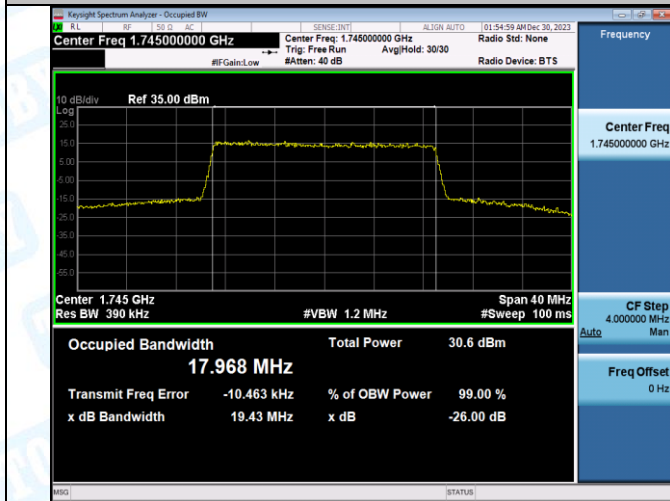

Band4-20MHz-QPSK-20300-100RB#0-PASS