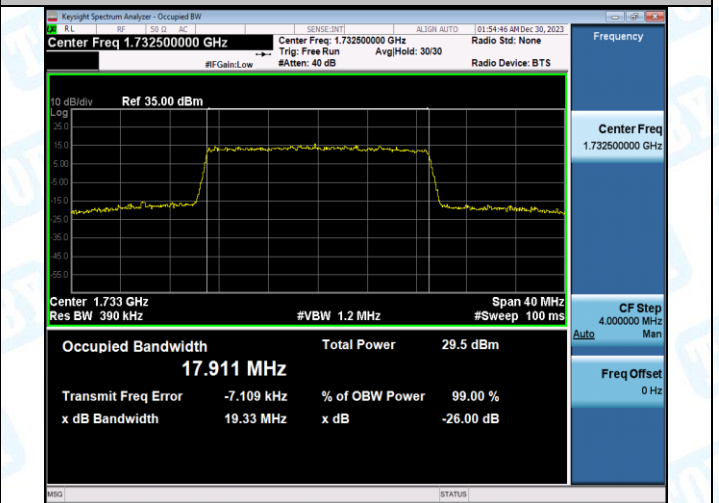

Band4-20MHz-16QAM-20300-100RB#0-PASS

Band4-20MHz-16QAM-20175-100RB#0-PASS