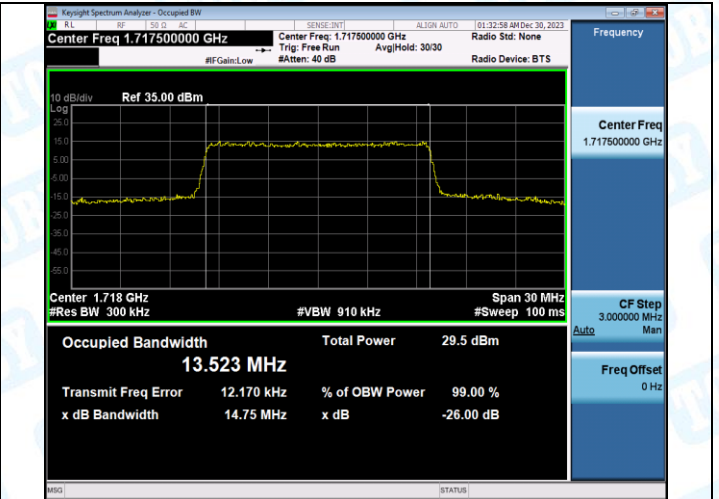

Band4-15MHz-16QAM-20025-75RB#0-PASS

Band4-15MHz-16QAM-20175-75RB#0-PASS