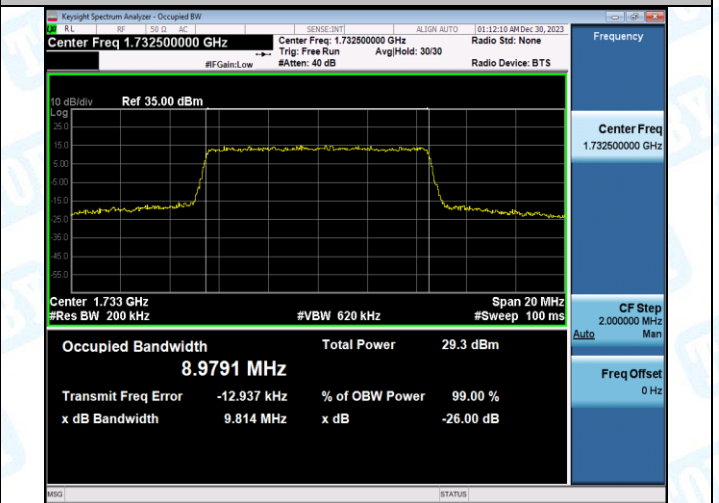

Band4-10MHz-16QAM-20175-50RB#0-PASS

Band4-10MHz-16QAM-20350-50RB#0-PASS