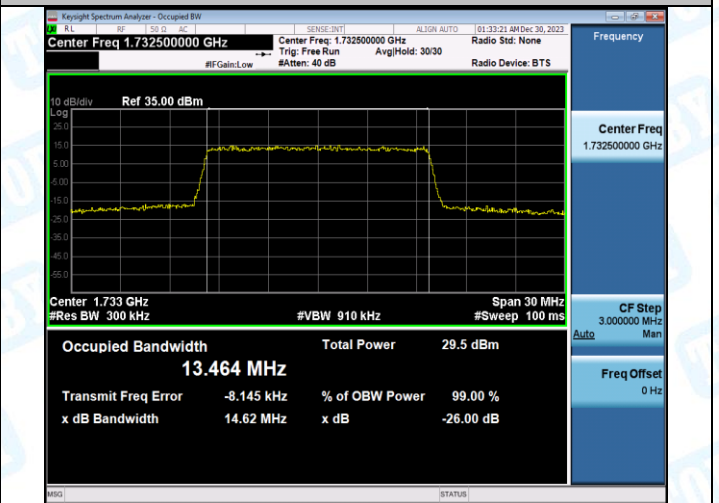

Band4-15MHz-16QAM-20175-75RB#0-PASS

Band4-15MHz-16QAM-20325-75RB#0-PASS