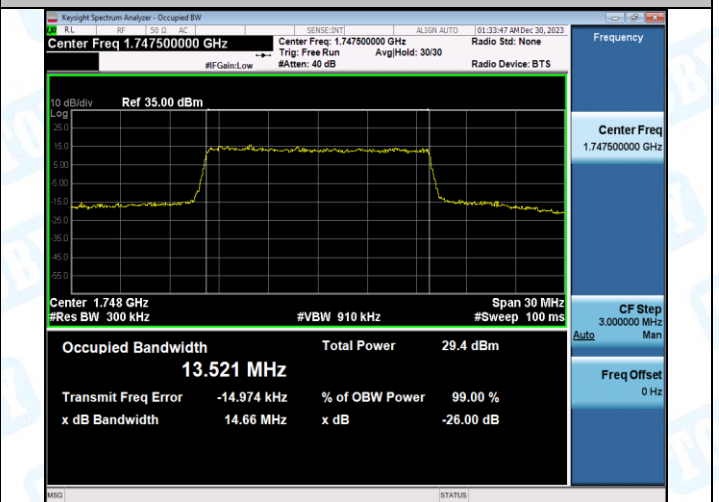

Band4-15MHz-16QAM-20325-75RB#0-PASS

Band4-20MHz-16QAM-20050-100RB#0-PASS