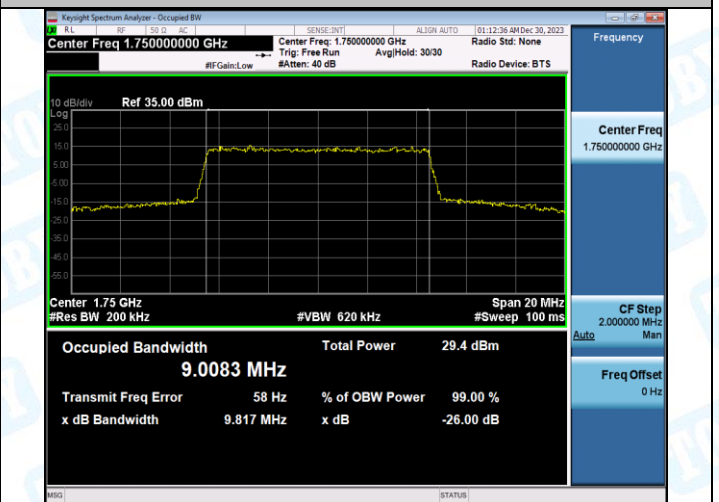

Band4-10MHz-QPSK-20175-50RB#0-PASS

Band4-10MHz-16QAM-20175-50RB#0-PASS

Band4-10MHz-QPSK-20350-50RB#0-PASS

Band4-10MHz-16QAM-20350-50RB#0-PASS

Band4-15MHz-QPSK-20025-75RB#0-PASS

Band4-15MHz-16QAM-20025-75RB#0-PASS