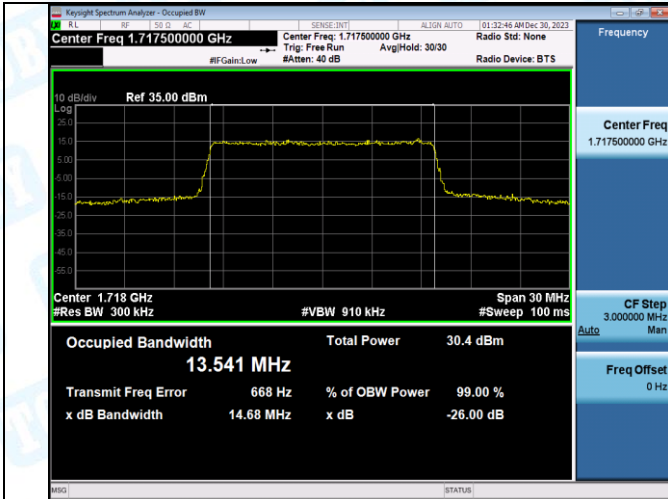

Band4-10MHz-QPSK-20175-50RB#0-PASS

Band4-10MHz-16QAM-20175-50RB#0-PASS

Band4-10MHz-QPSK-20350-50RB#0-PASS

Band4-10MHz-16QAM-20350-50RB#0-PASS

Band4-15MHz-QPSK-20025-75RB#0-PASS

Band4-15MHz-16QAM-20025-75RB#0-PASS