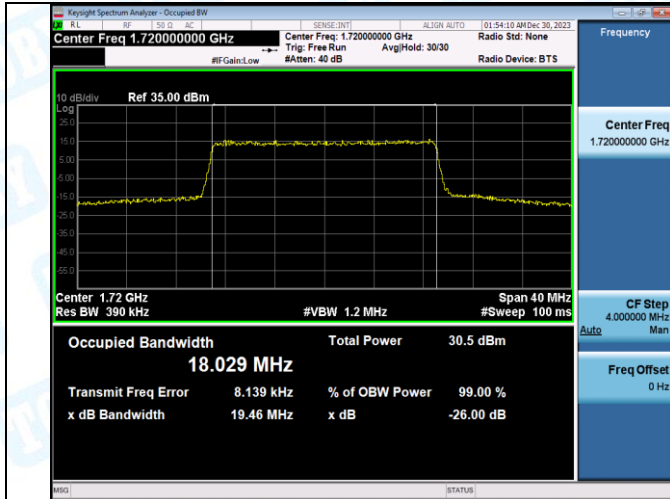

Band4-20MHz-QPSK-20175-100RB#0-PASS

Band4-20MHz-16QAM-20175-100RB#0-PASS

Band4-20MHz-QPSK-20300-100RB#0-PASS

Band4-20MHz-16QAM-20300-100RB#0-PASS

4. Band Edge

Test Result

Band	Bandwidth	Modulation	Channel	RB Configuration	Level_dBm	Margin	Verdict
Band4	1.4MHz	QPSK	19957	1RB#0	-19.79	6.79	PASS
Band4	1.4MHz	16QAM	19957	1RB#0	-24.25	11.25	PASS
Band4	1.4MHz	QPSK	19957	1RB#5	-34.71	21.71	PASS
Band4	1.4MHz	16QAM	19957	1RB#5	-52.76	21.56	PASS
Band4	1.4MHz	QPSK	19957	6RB#0	-38.57	7.37	PASS
Band4	1.4MHz	16QAM	19957	6RB#0	-39.91	8.71	PASS
Band4	1.4MHz	QPSK	20393	1RB#0	-51.37	20.17	PASS
Band4	1.4MHz	16QAM	20393	1RB#0	-50.68	19.48	PASS
Band4	1.4MHz	QPSK	20393	1RB#5	-20.79	7.79	PASS
Band4	1.4MHz	16QAM	20393	1RB#5	-21.95	8.95	PASS
Band4	1.4MHz	QPSK	20393	6RB#0	-37.81	6.61	PASS
Band4	1.4MHz	16QAM	20393	6RB#0	-38.60	7.40	PASS
Band4	3MHz	QPSK	19965	1RB#0	-31.09	18.09	PASS
Band4	3MHz	16QAM	19965	1RB#0	-32.16	19.16	PASS
Band4	3MHz	QPSK	19965	1RB#14	-52.17	23.97	PASS
Band4	3MHz	16QAM	19965	1RB#14	-52.51	24.31	PASS
Band4	3MHz	QPSK	19965	15RB#0	-44.04	15.84	PASS
Band4	3MHz	16QAM	19965	15RB#0	-43.24	15.04	PASS
Band4	5MHz	QPSK	19975	1RB#0	-19.87	6.87	PASS
Band4	5MHz	16QAM	19975	1RB#0	-22.14	9.14	PASS
Band4	5MHz	QPSK	19975	1RB#24	-48.76	22.86	PASS
Band4	3MHz	QPSK	20385	1RB#0	-51.91	23.71	PASS
Band4	3MHz	16QAM	20385	1RB#0	-52.39	24.19	PASS
Band4	3MHz	QPSK	20385	1RB#14	-30.83	17.83	PASS
Band4	3MHz	16QAM	20385	1RB#14	-30.25	17.25	PASS
Band4	3MHz	QPSK	20385	15RB#0	-41.65	13.45	PASS
Band4	3MHz	16QAM	20385	15RB#0	-41.45	13.25	PASS
Band4	5MHz	16QAM	19975	1RB#24	-49.10	23.20	PASS
Band4	5MHz	QPSK	19975	25RB#0	-28.07	2.17	PASS
Band4	5MHz	16QAM	19975	25RB#0	-27.51	1.61	PASS
Band4	5MHz	QPSK	20375	1RB#0	-48.61	22.71	PASS
Band4	5MHz	16QAM	20375	1RB#0	-49.03	23.13	PASS
Band4	5MHz	QPSK	20375	1RB#24	-21.28	8.28	PASS
Band4	5MHz	16QAM	20375	1RB#24	-21.35	8.35	PASS
Band4	5MHz	QPSK	20375	25RB#0	-26.88	0.98	PASS
Band4	5MHz	16QAM	20375	25RB#0	-26.77	0.87	PASS
Band4	10MHz	QPSK	20000	1RB#0	-23.54	10.54	PASS
Band4	10MHz	16QAM	20000	1RB#0	-24.69	11.69	PASS
Band4	10MHz	QPSK	20000	1RB#49	-46.98	23.98	PASS