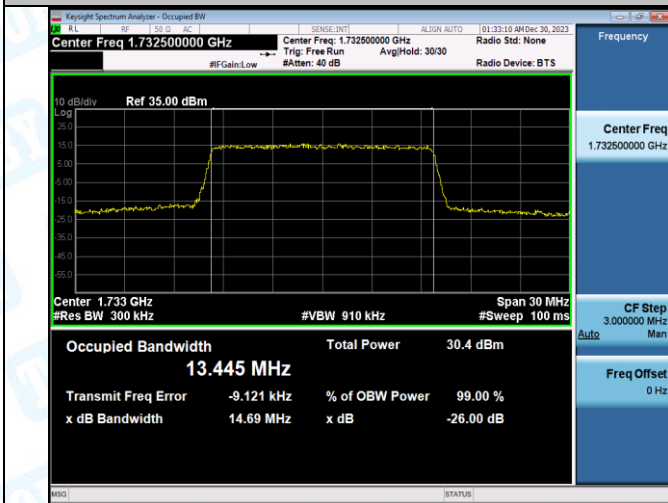

Band4-15MHz-QPSK-20175-75RB#0-PASS

Band4-15MHz-QPSK-20325-75RB#0-PASS