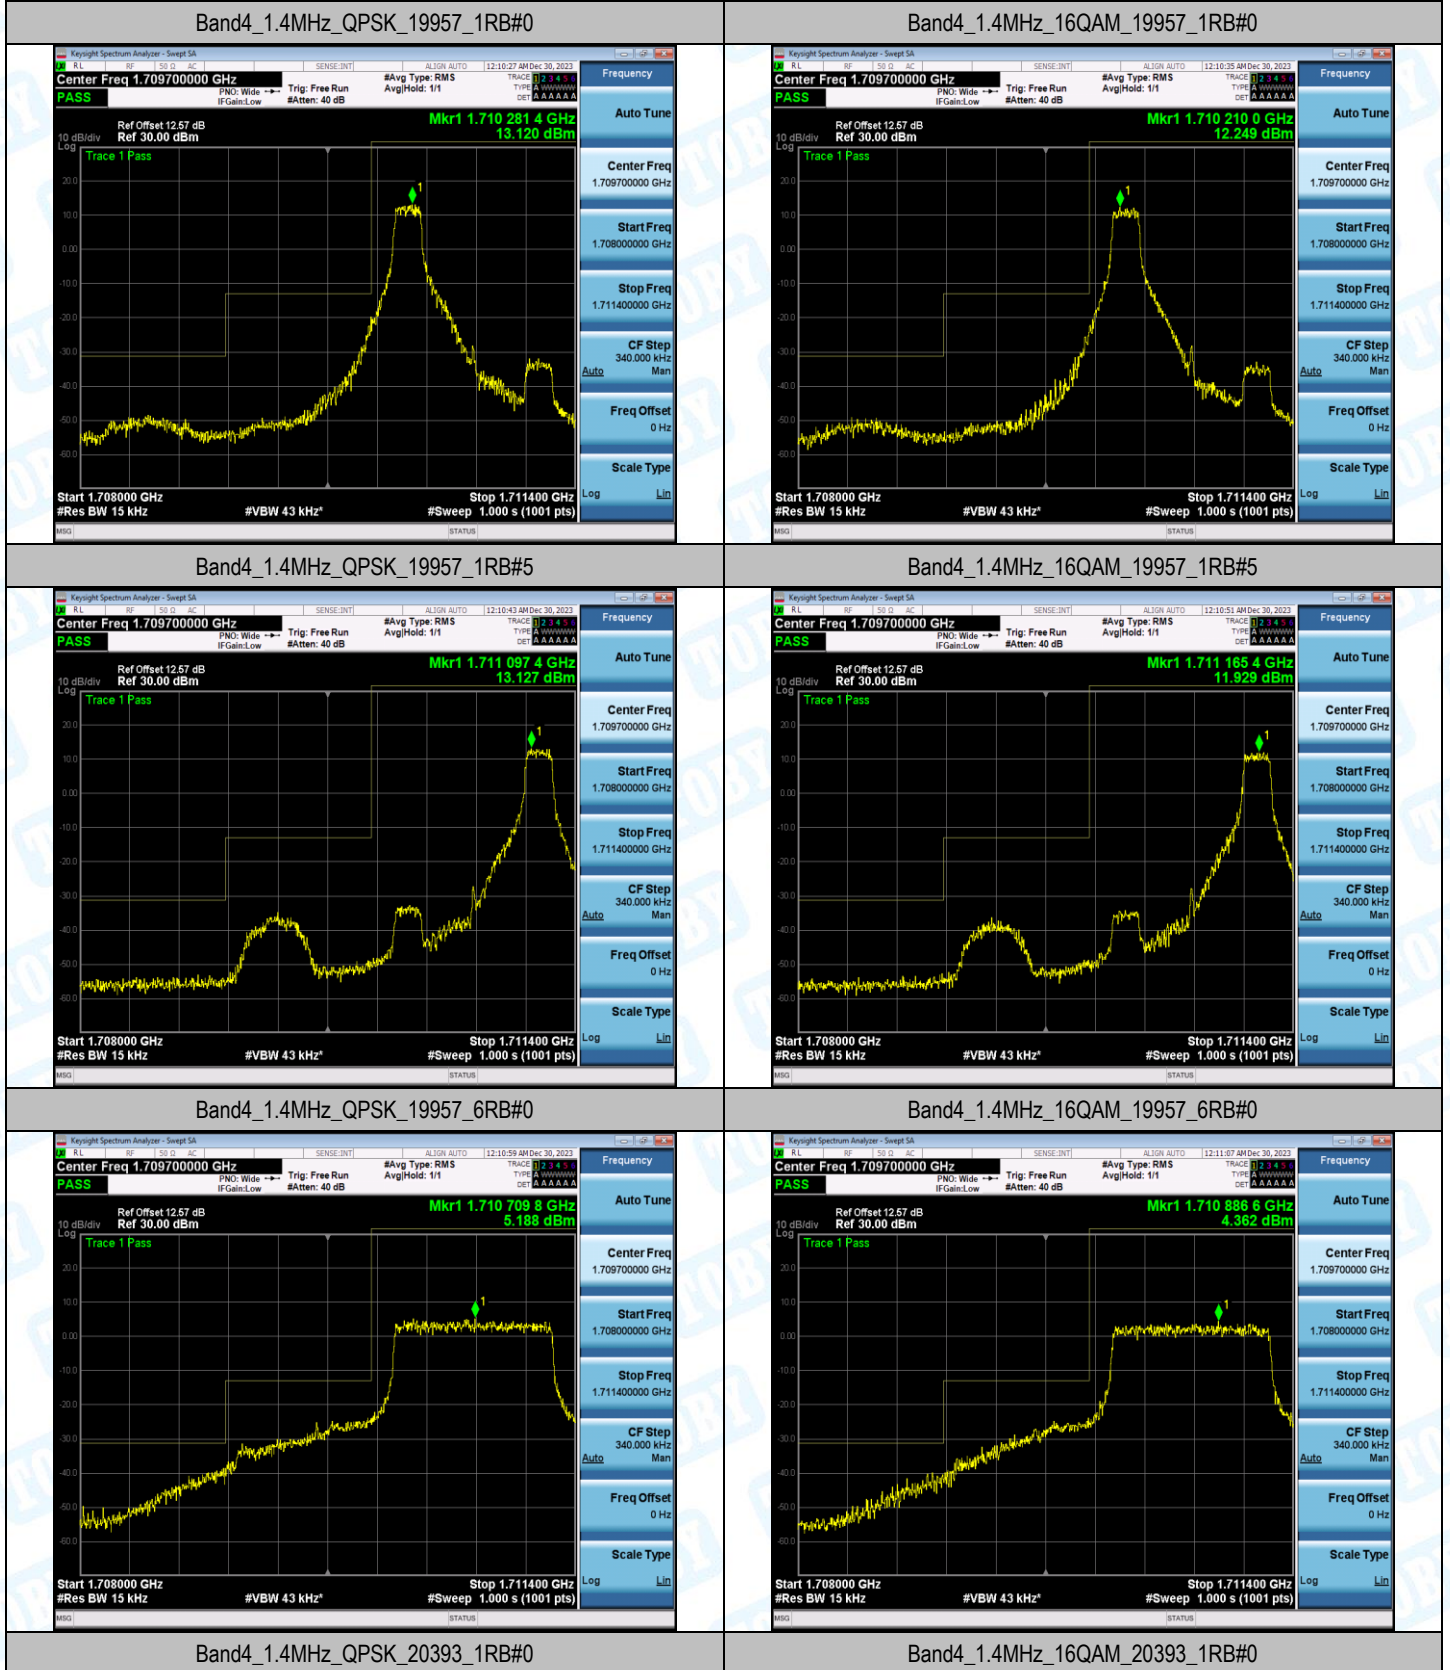

Test Graphs