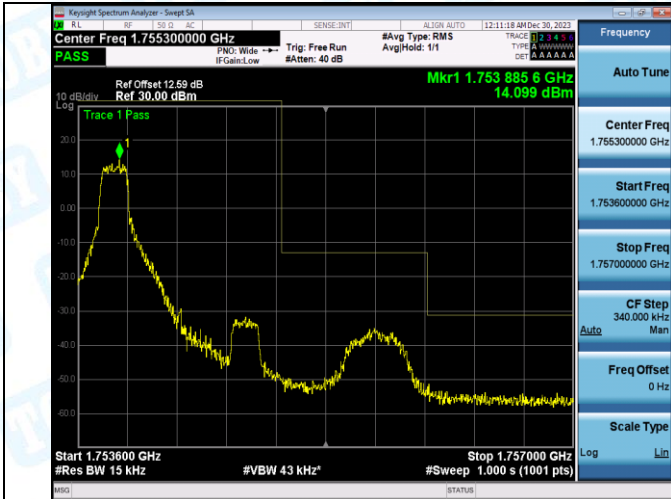

Band4_1.4MHz_QPSK_20393_1RB#5