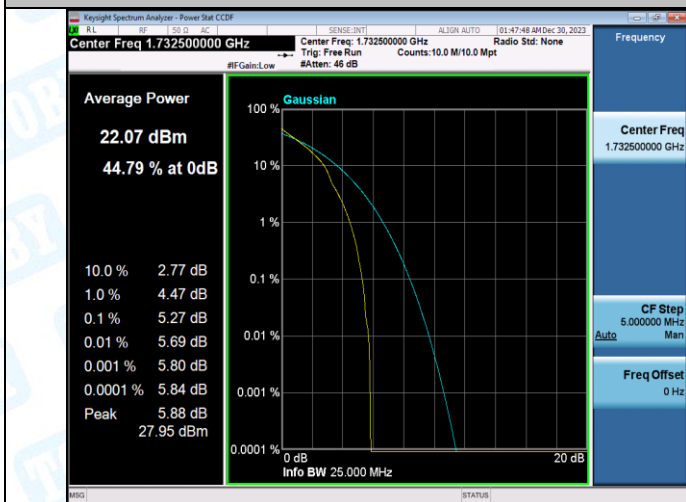

Band4-15MHz-QPSK-20175-1RB#0-PASS

Band4-15MHz-QPSK-20175-75RB#0-PASS