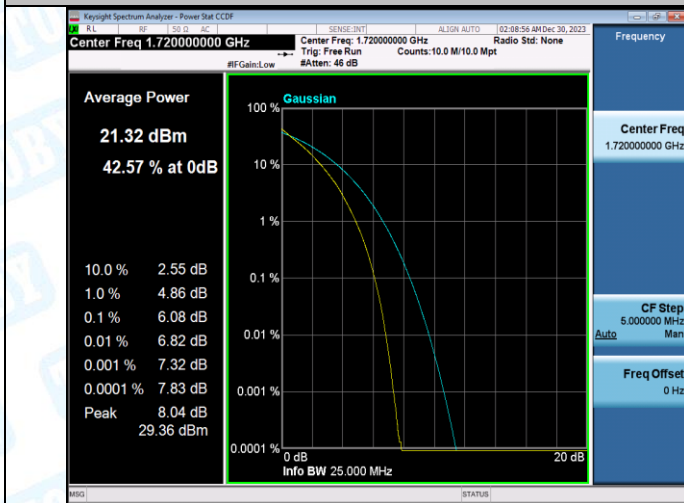

Band4-20MHz-QPSK-20050-100RB#0-PASS

Band4-20MHz-QPSK-20175-1RB#0-PASS