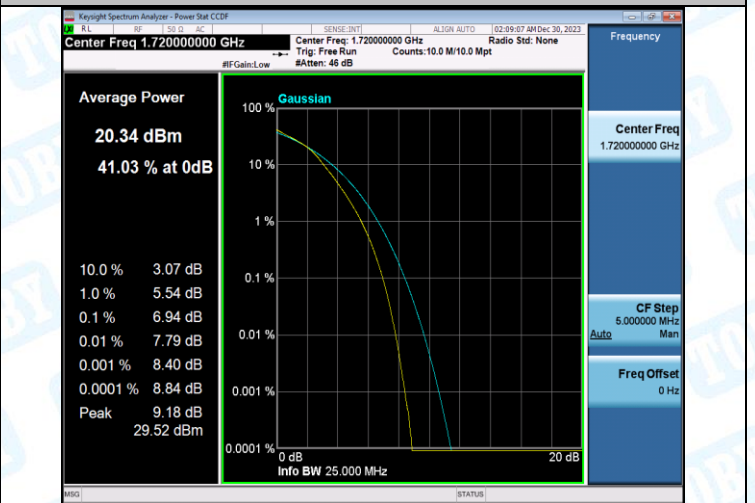

Band4-20MHz-16QAM-20050-100RB#0-PASS

Band4-20MHz-16QAM-20175-1RB#0-PASS