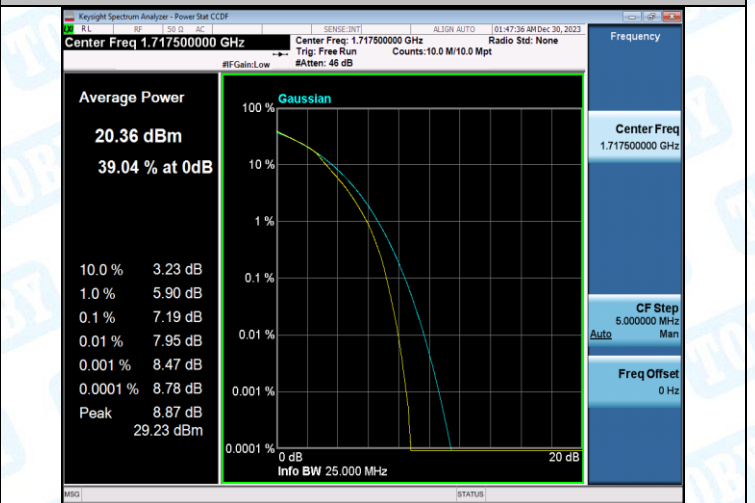

Band4-15MHz-16QAM-20025-75RB#0-PASS

Band4-15MHz-16QAM-20175-1RB#0-PASS