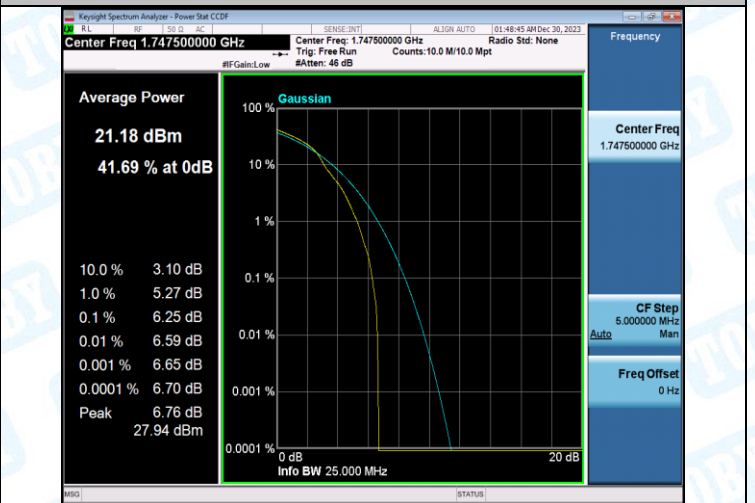

Band4-15MHz-16QAM-20325-1RB#0-PASS

Band4-15MHz-16QAM-20325-75RB#0-PASS