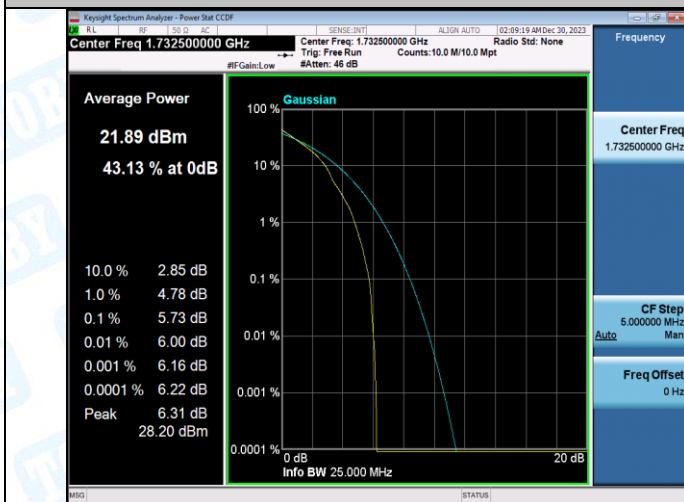

Band4-20MHz-QPSK-20175-1RB#0-PASS

Band4-20MHz-QPSK-20175-100RB#0-PASS