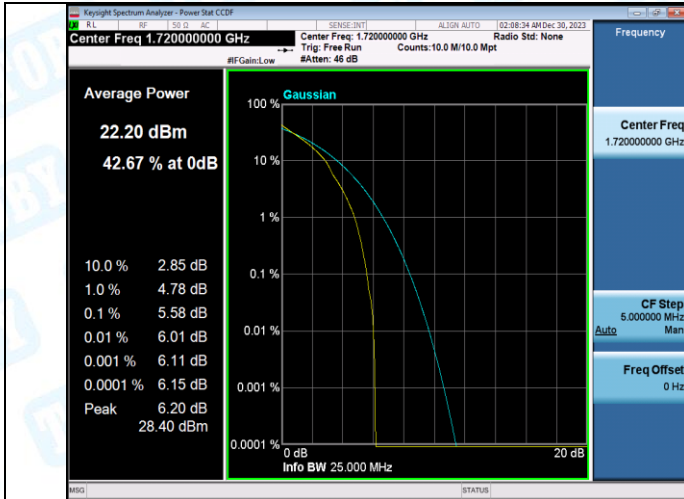

Band4-15MHz-16QAM-20325-1RB#0-PASS

Band4-15MHz-QPSK-20325-75RB#0-PASS

Band4-15MHz-16QAM-20325-75RB#0-PASS

Band4-20MHz-QPSK-20050-1RB#0-PASS

Band4-20MHz-16QAM-20050-1RB#0-PASS

Band4-20MHz-QPSK-20050-100RB#0-PASS