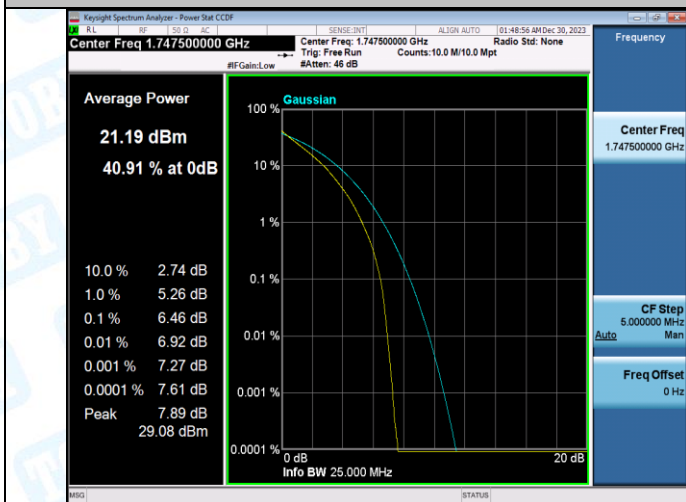

Band4-15MHz-QPSK-20325-75RB#0-PASS

Band4-20MHz-QPSK-20050-1RB#0-PASS