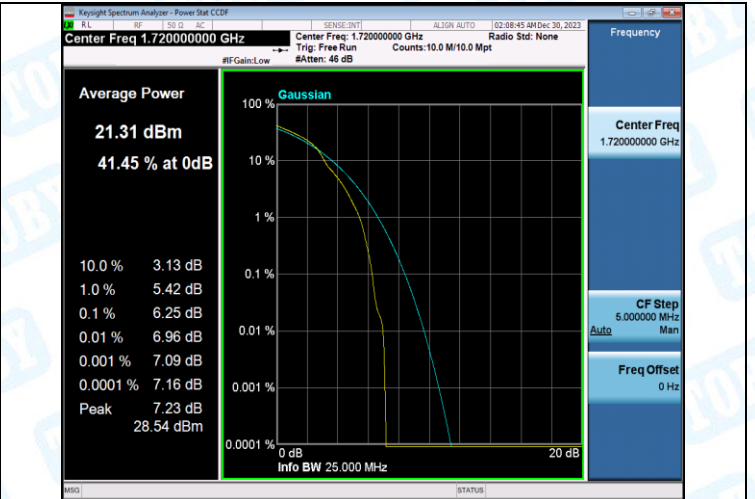

Band4-15MHz-16QAM-20325-1RB#0-PASS

Band4-15MHz-QPSK-20325-75RB#0-PASS

Band4-15MHz-16QAM-20325-75RB#0-PASS

Band4-20MHz-QPSK-20050-1RB#0-PASS

Band4-20MHz-16QAM-20050-1RB#0-PASS

Band4-20MHz-QPSK-20050-100RB#0-PASS