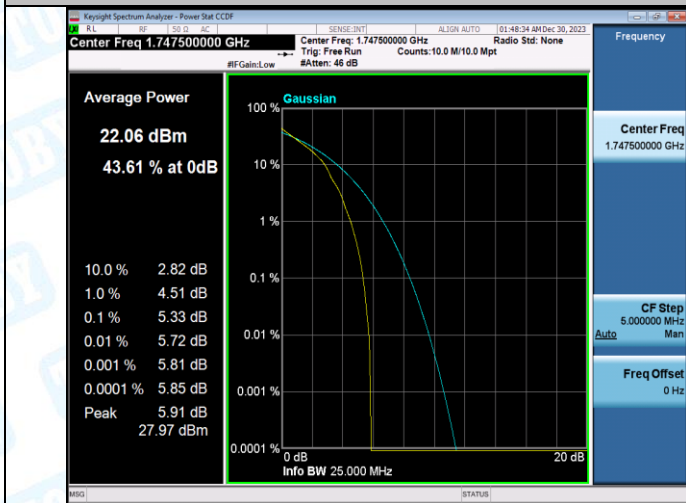

Band4-15MHz-QPSK-20325-1RB#0-PASS

Band4-15MHz-QPSK-20325-75RB#0-PASS