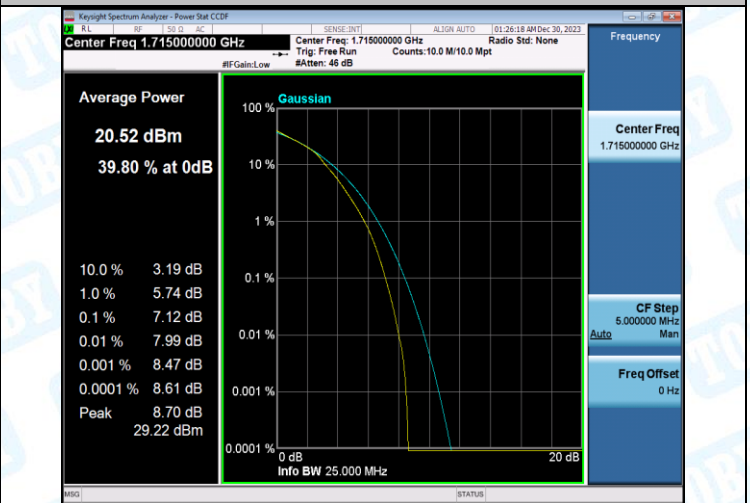

Band4-10MHz-16QAM-20000-50RB#0-PASS

Band4-10MHz-16QAM-20175-1RB#0-PASS