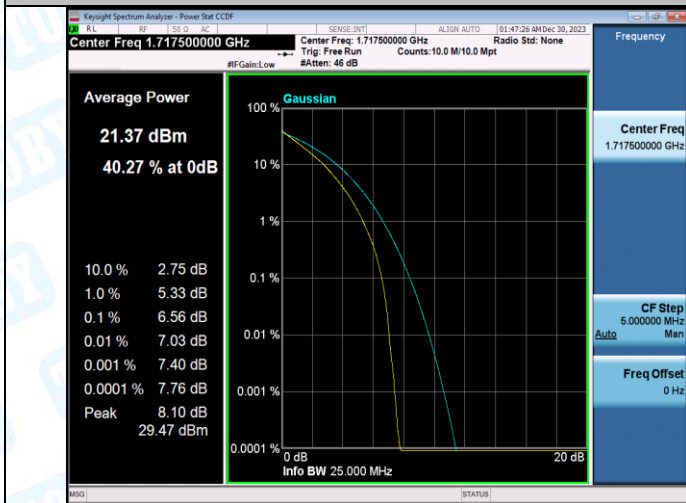

Band4-15MHz-QPSK-20025-75RB#0-PASS

Band4-15MHz-QPSK-20175-1RB#0-PASS