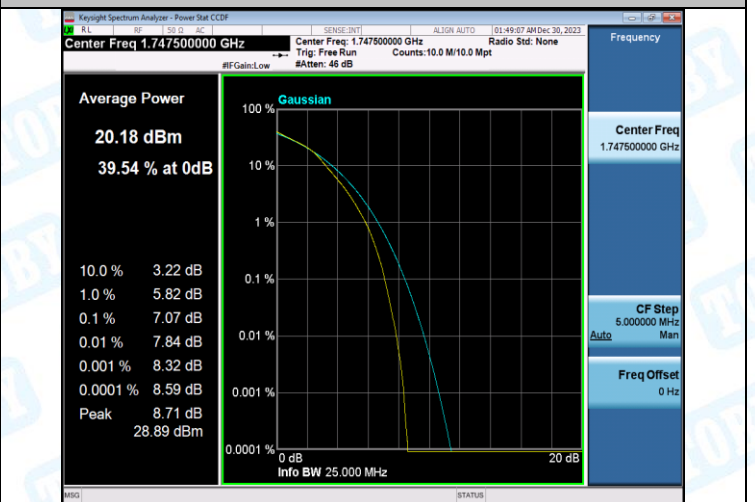

Band4-15MHz-16QAM-20325-1RB#0-PASS

Band4-15MHz-QPSK-20325-75RB#0-PASS

Band4-15MHz-16QAM-20325-75RB#0-PASS

Band4-20MHz-QPSK-20050-1RB#0-PASS

Band4-20MHz-16QAM-20050-1RB#0-PASS

Band4-20MHz-QPSK-20050-100RB#0-PASS