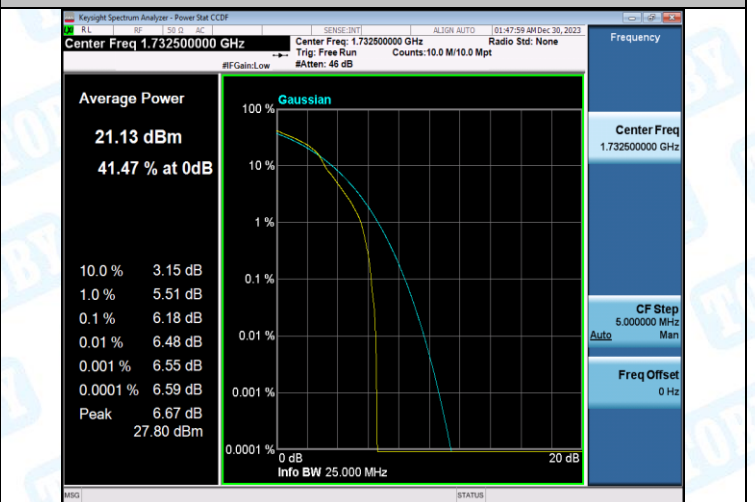

Band4-15MHz-16QAM-20025-75RB#0-PASS

Band4-15MHz-QPSK-20175-1RB#0-PASS

Band4-15MHz-16QAM-20175-1RB#0-PASS

Band4-15MHz-QPSK-20175-75RB#0-PASS

Band4-15MHz-16QAM-20175-75RB#0-PASS

Band4-15MHz-QPSK-20325-1RB#0-PASS