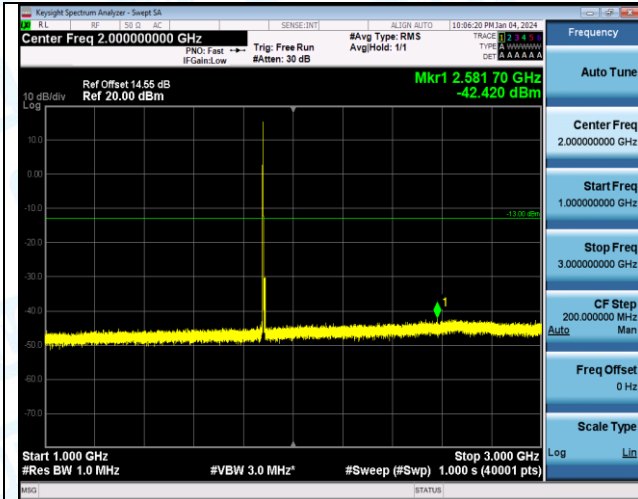

Band2\_5MHz\_QPSK\_18900\_1RB#0\_0.15~30\_0.15~30

Band2\_5MHz\_QPSK\_18900\_1RB#0\_30~1000\_30~1000

Band2\_5MHz\_QPSK\_18900\_1RB#0\_1000~3000\_1000~3000

Band2\_5MHz\_QPSK\_18900\_1RB#0\_3000~20000\_3000~20000