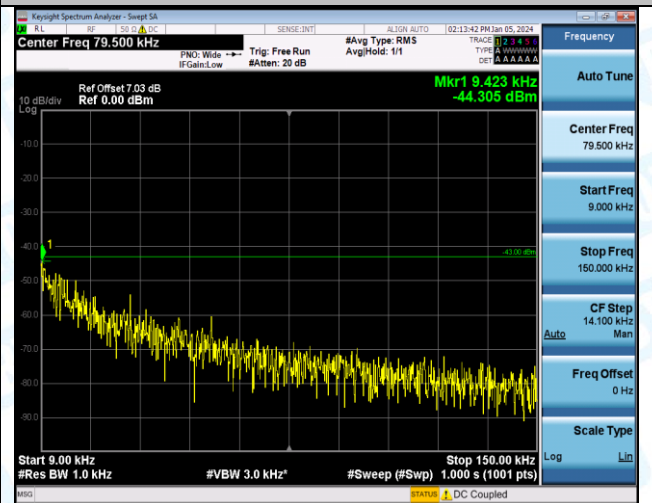

Band2_5MHz_QPSK_18900_1RB#0_0.009~0.15_0.009~0.15

Band2_5MHz_16QAM_18900_1RB#0_30~1000_30~1000