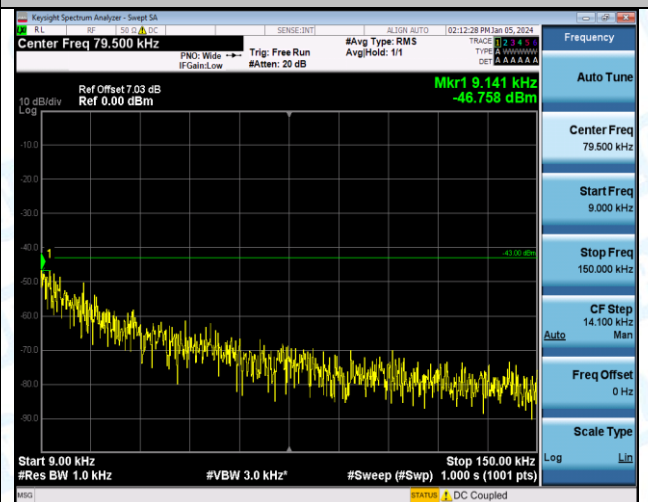

Band2_3MHz_QPSK_18900_1RB#0_0.009-0.15_0.009-0.15

Band2_3MHz_QPSK_18900_1RB#0_1000~3000_1000~3000