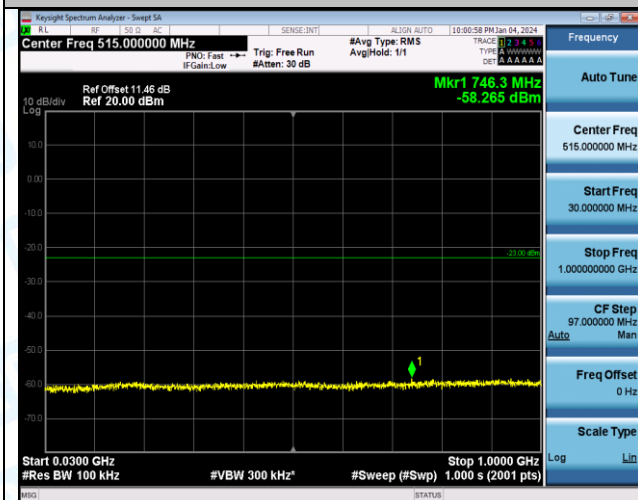

Band2_3MHz_16QAM_18900_1RB#0_30~1000_30~1000

Band2_3MHz_16QAM_18900_1RB#0_0.009~0.15_0.009~0.15