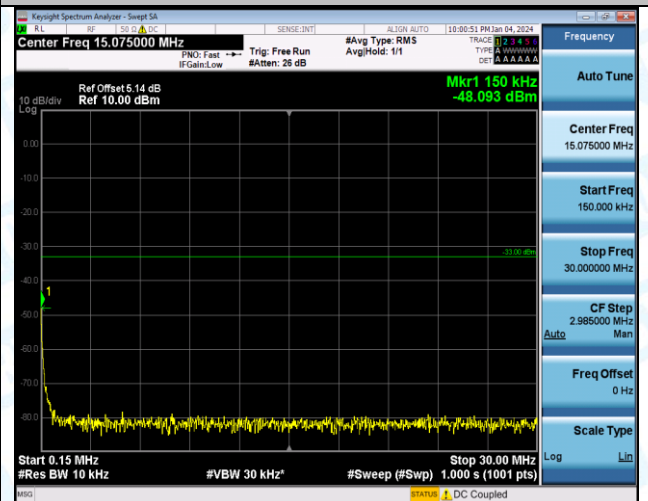

Band2_3MHz_16QAM_18900_1RB#0_0.15~30_0.15~30

Band2_3MHz_16QAM_18900_1RB#0_1000~3000_1000~3000