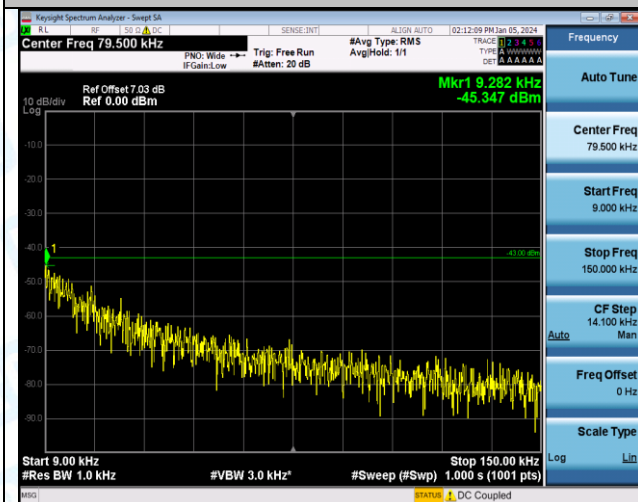

Band2_3MHz_QPSK_18615_1RB#0_0.009~0.15_0.009~0.15

Band2_3MHz_16QAM_18615_1RB#0_30~1000_30~1000