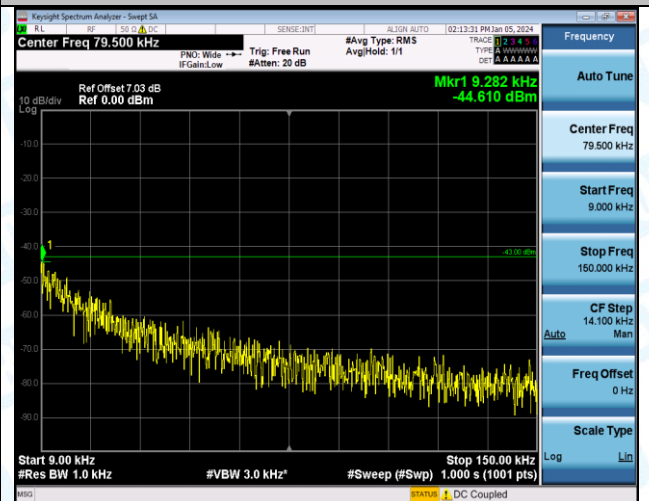

Band2_5MHz_16QAM_18625_1RB#0_0.009~0.15_0.009~0.15

Band2_5MHz_QPSK_18900_1RB#0_30~1000_30~1000