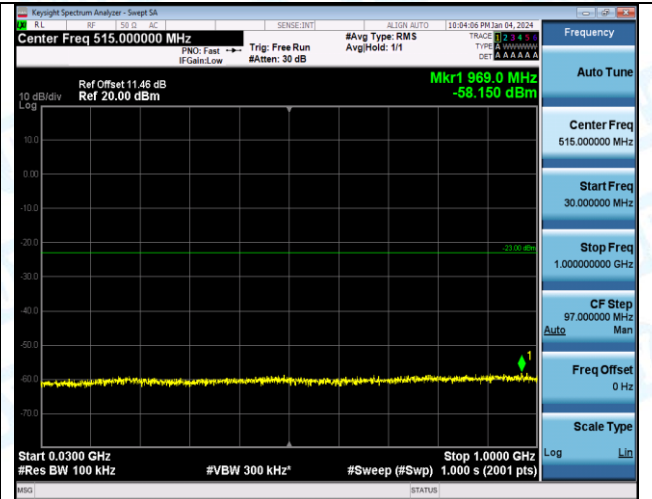

Band2_5MHz_QPSK_18625_1RB#0_30~1000_30~1000

Band2_5MHz_QPSK_18625_1RB#0_1000-3000_1000-3000