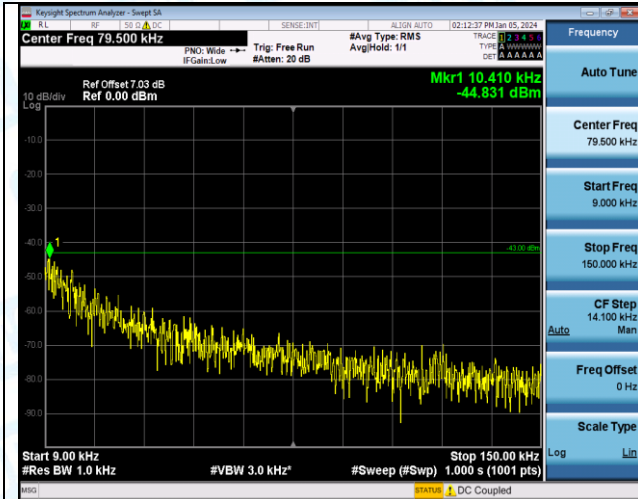

Band2\_3MHz\_16QAM\_18900\_1RB#0\_30~1000\_30~1000

Band2\_3MHz\_16QAM\_18900\_1RB#0\_1000~3000\_1000~3000

Band2\_3MHz\_16QAM\_18900\_1RB#0\_0.009~0.15\_0.009~0.15

Band2\_3MHz\_16QAM\_18900\_1RB#0\_3000~20000\_3000~20000