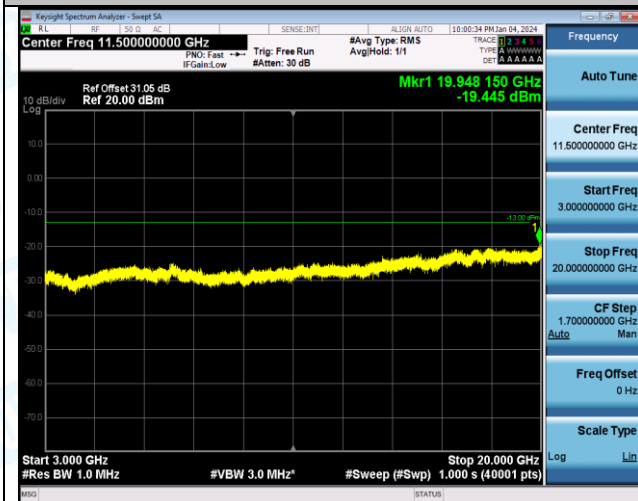

Band2\_3MHz\_QPSK\_18900\_1RB#0\_30~1000\_30~1000

Band2\_3MHz\_QPSK\_18900\_1RB#0\_1000~3000\_1000~3000

Band2\_3MHz\_QPSK\_18900\_1RB#0\_3000~20000\_3000~20000

Band2\_3MHz\_16QAM\_18900\_1RB#0\_0.15~30\_0.15~30