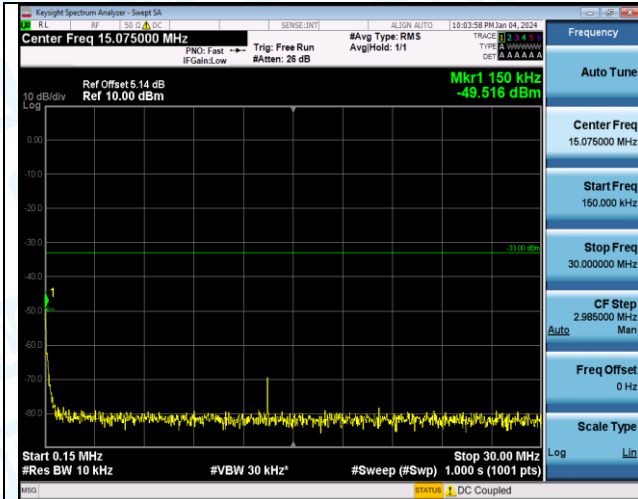

Band2\_3MHz\_16QAM\_19185\_1RB#0\_1000~3000\_1000~3000

Band2\_3MHz\_16QAM\_19185\_1RB#0\_3000~20000\_3000~20000

Band2\_5MHz\_QPSK\_18625\_1RB#0\_0.15~30\_0.15~30

Band2\_5MHz\_QPSK\_18625\_1RB#0\_30~1000\_30~1000