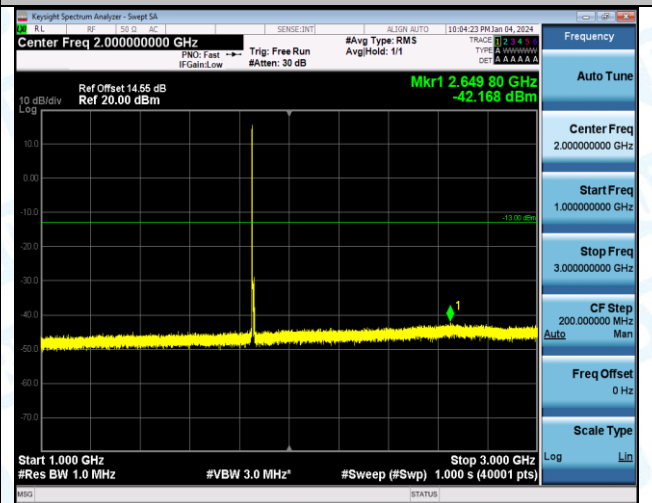

Band2_5MHz_QPSK_18625_1RB#0_1000-3000_1000-3000

Band2_5MHz_16QAM_18625_1RB#0_0.15-30_0.15-30