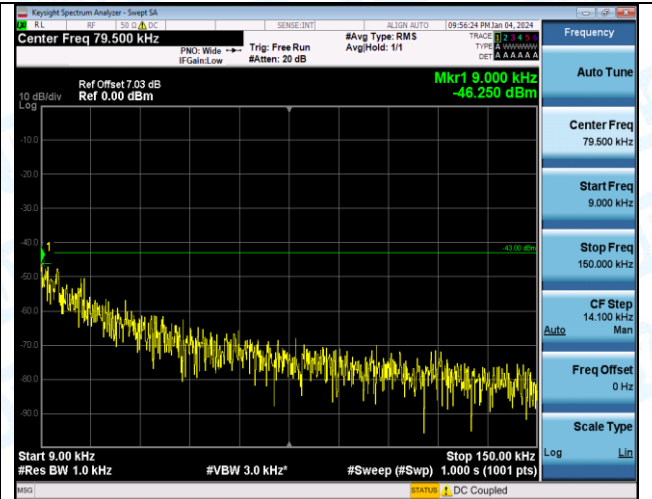

Band2\_1.4MHz\_16QAM\_19193\_1RB#0\_0.15~30\_0.15~30

Band2\_1.4MHz\_16QAM\_19193\_1RB#0\_30~1000\_30~1000

Band2\_1.4MHz\_16QAM\_19193\_1RB#0\_1000~3000\_1000~3000

Band2\_1.4MHz\_16QAM\_19193\_1RB#0\_3000~20000\_3000~20000