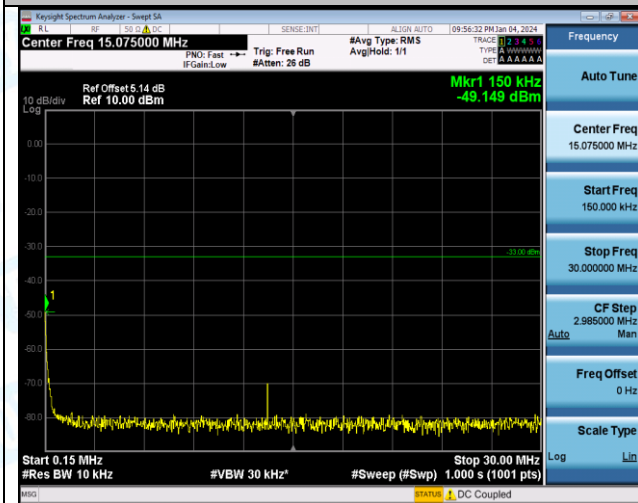

Band2\_1.4MHz\_16QAM\_19193\_1RB#0\_0.15~30\_0.15~30

Band2\_1.4MHz\_16QAM\_19193\_1RB#0\_30~1000\_30~1000

Band2\_1.4MHz\_16QAM\_19193\_1RB#0\_1000~3000\_1000~3000

Band2\_1.4MHz\_16QAM\_19193\_1RB#0\_3000~20000\_3000~20000