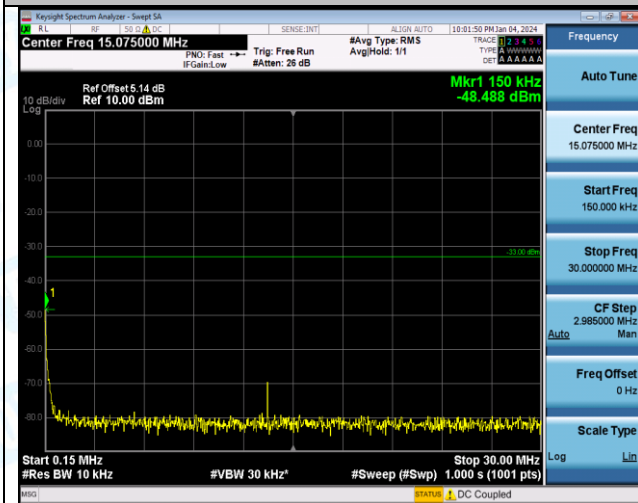

Band2_3MHz_QPSK_19185_1RB#0_0.15~30_0.15~30

Band2_3MHz_QPSK_19185_1RB#0_1000~3000_1000~3000