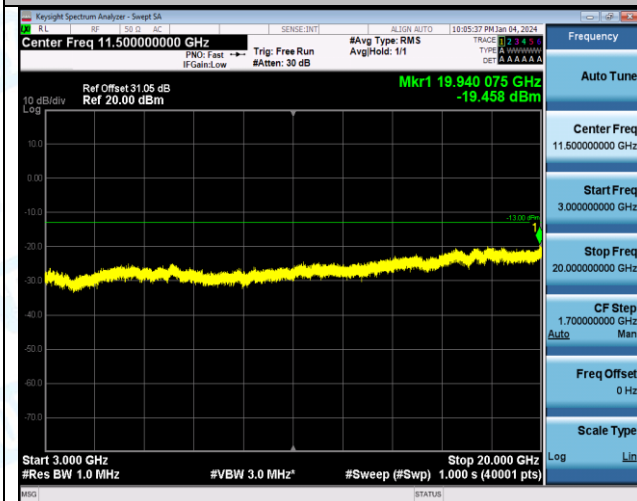

Band2\_5MHz\_16QAM\_18625\_1RB#0\_30-1000\_30-1000

Band2\_5MHz\_16QAM\_18625\_1RB#0\_1000-3000\_1000-3000

Band2\_5MHz\_16QAM\_18625\_1RB#0\_3000~20000\_3000~20000

Band2\_5MHz\_16QAM\_18625\_1RB#0\_0.009~0.15\_0.009~0.15