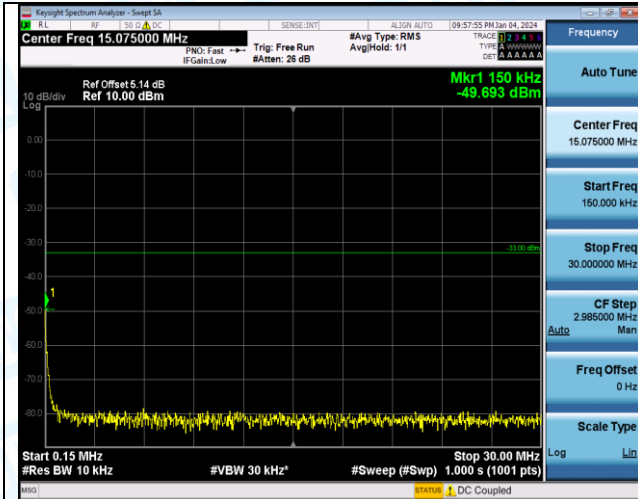

Band2_3MHz_QPSK_18615_1RB#0_0.15~30_0.15~30

Band2_3MHz_QPSK_18615_1RB#0_1000~3000_1000~3000