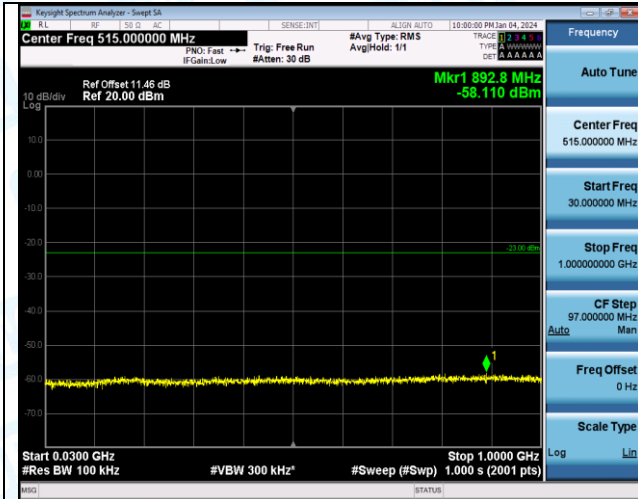

Band2_3MHz_QPSK_18900_1RB#0_30~1000_30~1000

Band2_3MHz_QPSK_18900_1RB#0_3000~20000_3000~20000