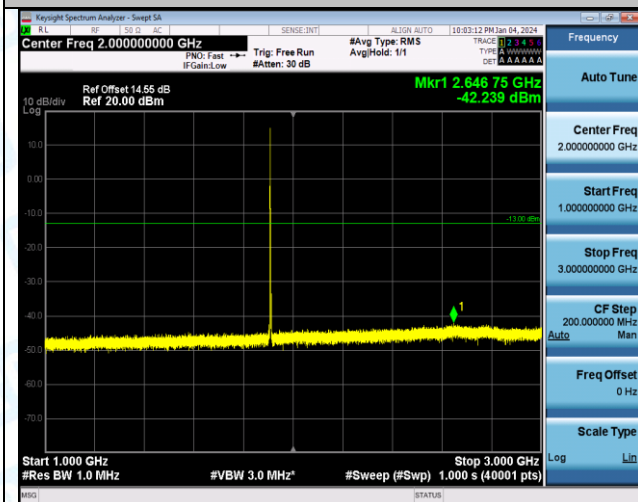

Band2_3MHz_16QAM_19185_1RB#0_1000~3000_1000~3000

Band2_5MHz_QPSK_18625_1RB#0_0.15~30_0.15~30