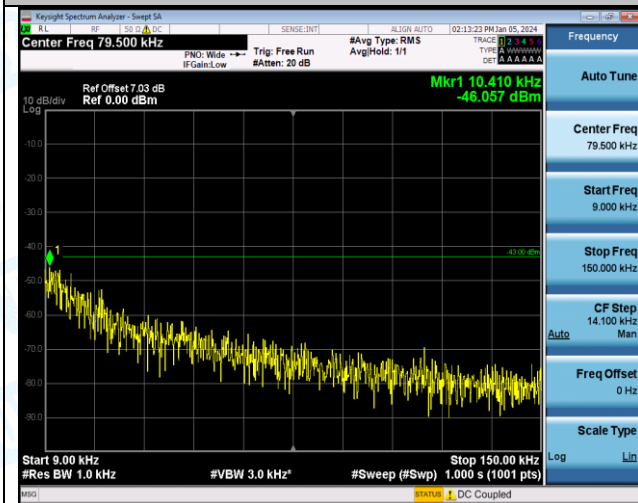

Band2_5MHz_QPSK_18625_1RB#0_0.009-0.15_0.009-0.15

Band2_5MHz_QPSK_18625_1RB#0_3000-20000_3000-20000