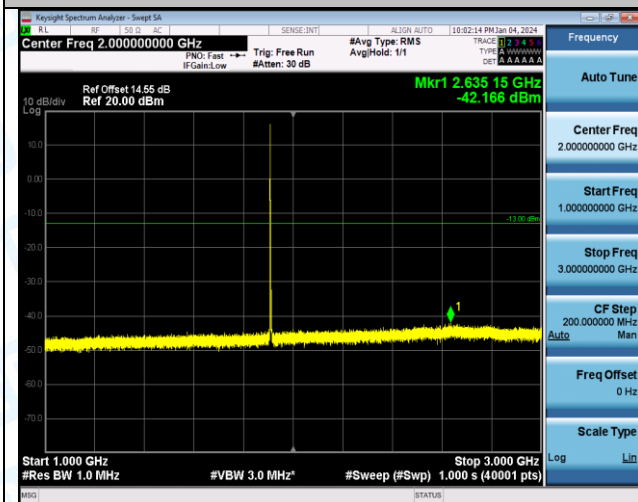

Band2\_3MHz\_QPSK\_19185\_1RB#0\_0.15~30\_0.15~30

Band2\_3MHz\_QPSK\_19185\_1RB#0\_30~1000\_30~1000

Band2\_3MHz\_QPSK\_19185\_1RB#0\_1000~3000\_1000~3000

Band2\_3MHz\_QPSK\_19185\_1RB#0\_3000~20000\_3000~20000