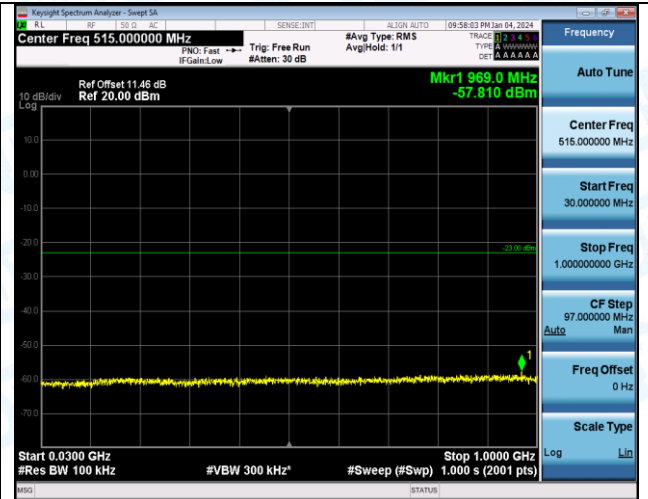

Band2_3MHz_QPSK_18615_1RB#0_30~1000_30~1000

Band2_3MHz_QPSK_18615_1RB#0_3000~20000_3000~20000