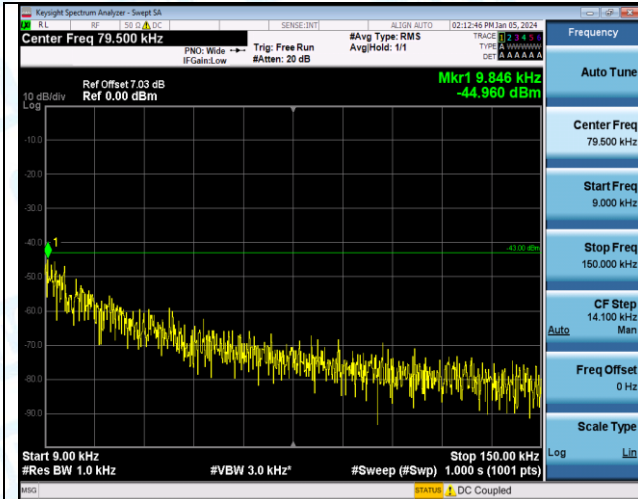

Band2_3MHz_QPSK_19185_1RB#0_0.009~0.15_0.009~0.15

Band2_3MHz_16QAM_19185_1RB#0_0.15~30_0.15~30