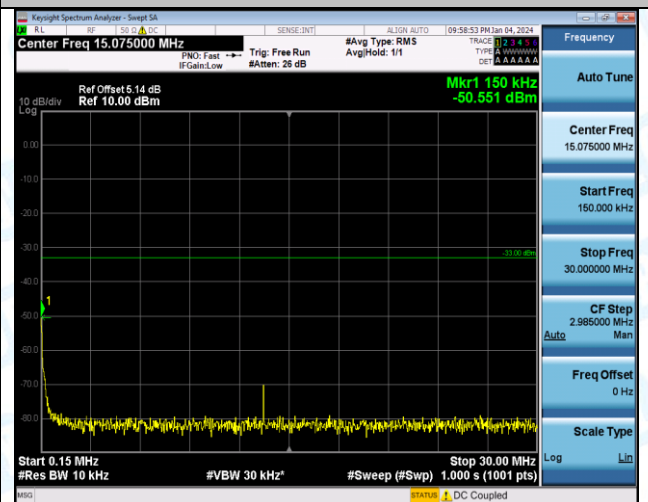

Band2_3MHz_16QAM_18615_1RB#0_0.15~30_0.15~30

Band2_3MHz_16QAM_18615_1RB#0_1000~3000_1000~3000