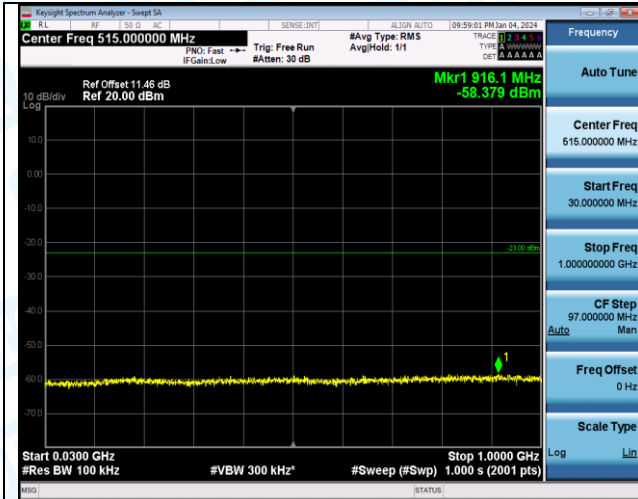

Band2\_3MHz\_QPSK\_18615\_1RB#0\_0.009~0.15\_0.009~0.15

Band2\_3MHz\_16QAM\_18615\_1RB#0\_0.15~30\_0.15~30

Band2\_3MHz\_16QAM\_18615\_1RB#0\_30~1000\_30~1000

Band2\_3MHz\_16QAM\_18615\_1RB#0\_1000~3000\_1000~3000