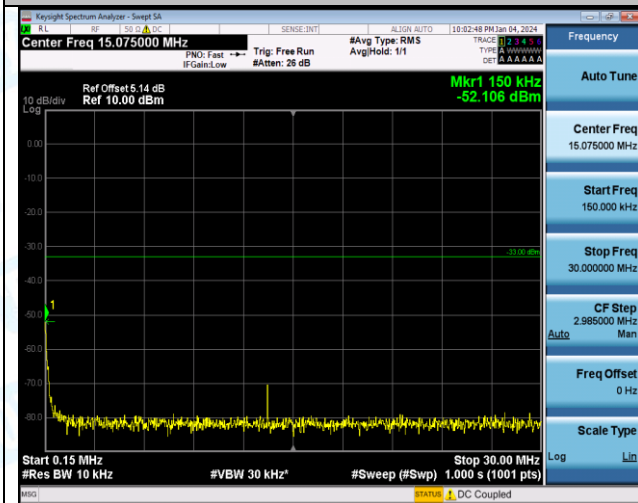

Band2\_3MHz\_QPSK\_19185\_1RB#0\_0.009~0.15\_0.009~0.15

Band2\_3MHz\_16QAM\_19185\_1RB#0\_0.009~0.15\_0.009~0.15

Band2\_3MHz\_16QAM\_19185\_1RB#0\_0.15~30\_0.15~30

Band2\_3MHz\_16QAM\_19185\_1RB#0\_30~1000\_30~1000