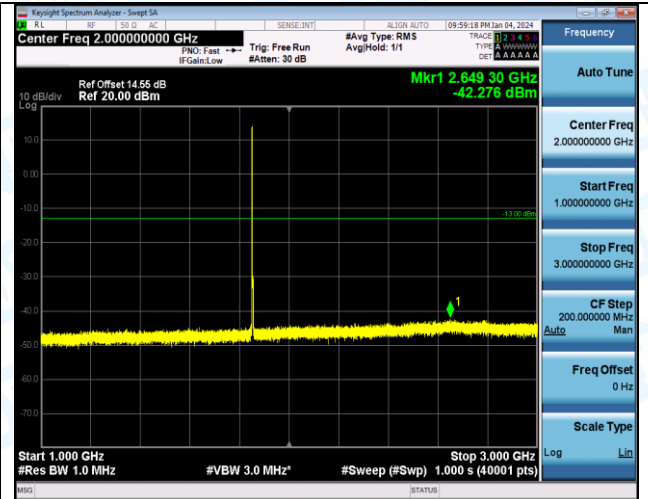

Band2\_3MHz\_QPSK\_18615\_1RB#0\_0.009~0.15\_0.009~0.15

Band2\_3MHz\_16QAM\_18615\_1RB#0\_0.15~30\_0.15~30

Band2\_3MHz\_16QAM\_18615\_1RB#0\_30~1000\_30~1000

Band2\_3MHz\_16QAM\_18615\_1RB#0\_1000~3000\_1000~3000