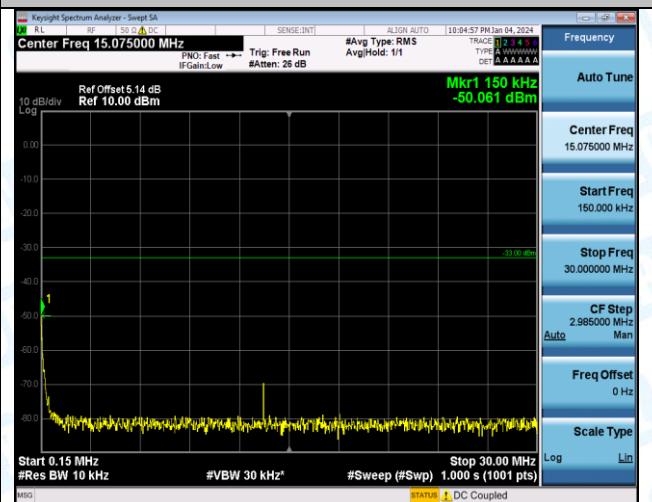

Band2_5MHz_16QAM_18625_1RB#0_0.15-30_0.15-30

Band2_5MHz_16QAM_18625_1RB#0_1000-3000_1000-3000