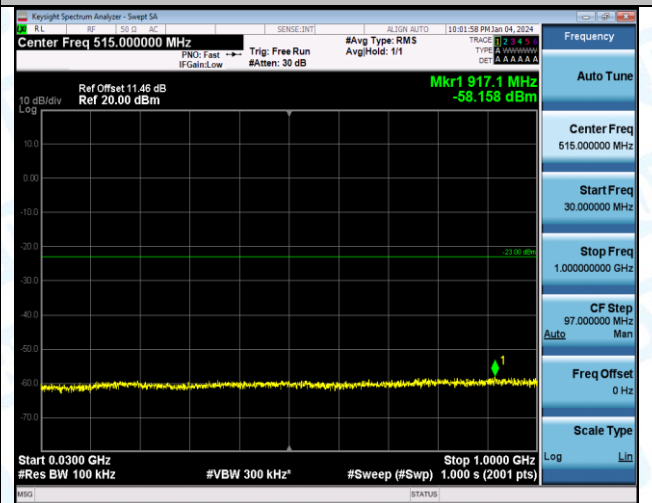

Band2_3MHz_QPSK_19185_1RB#0_30~1000_30~1000

Band2_3MHz_QPSK_19185_1RB#0_3000~20000_3000~20000