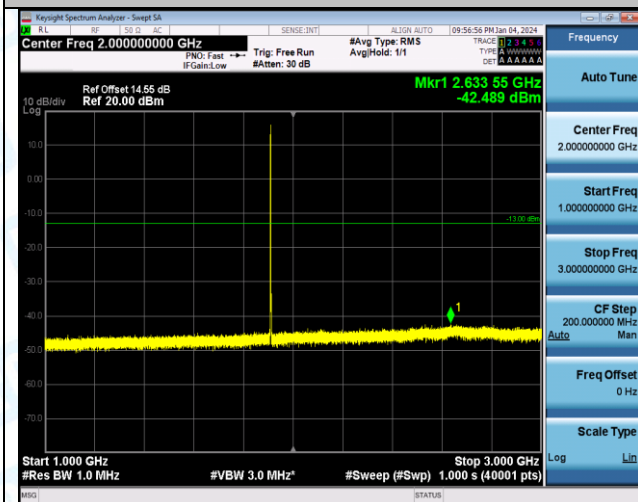

Band2\_1.4MHz\_16QAM\_19193\_1RB#0\_0.15~30\_0.15~30

Band2\_1.4MHz\_16QAM\_19193\_1RB#0\_30~1000\_30~1000

Band2\_1.4MHz\_16QAM\_19193\_1RB#0\_1000~3000\_1000~3000

Band2\_1.4MHz\_16QAM\_19193\_1RB#0\_3000~20000\_3000~20000