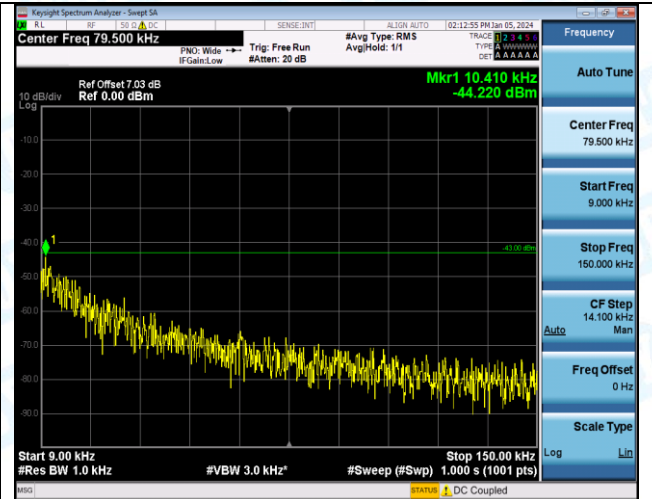

Band2_3MHz_16QAM_19185_1RB#0_0.009~0.15_0.009~0.15

Band2_3MHz_16QAM_19185_1RB#0_30~1000_30~1000