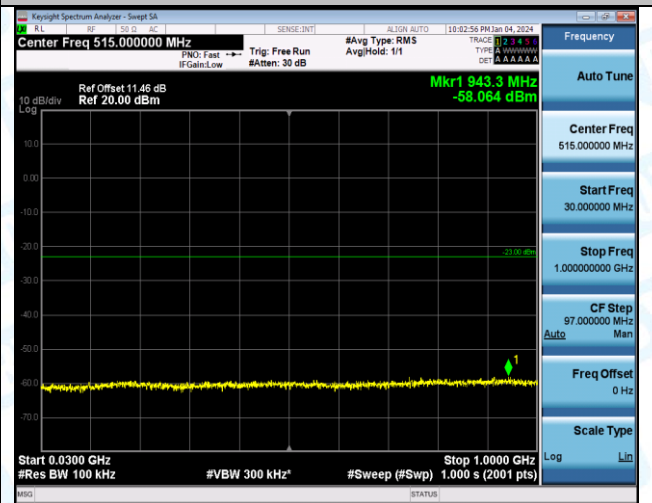

Band2_3MHz_16QAM_19185_1RB#0_30~1000_30~1000

Band2_3MHz_16QAM_19185_1RB#0_3000~20000_3000~20000