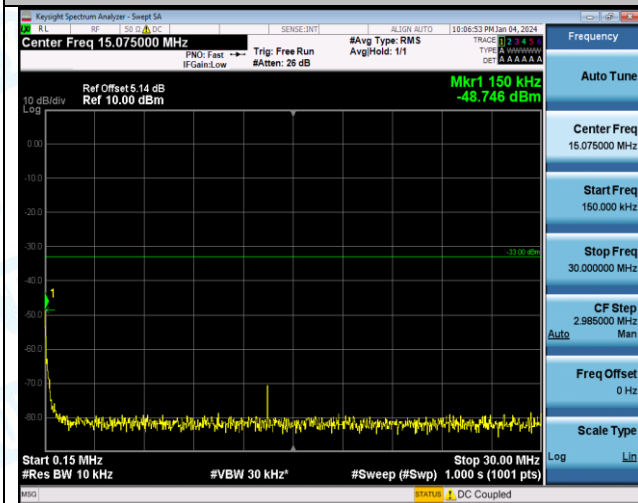

Band2_5MHz_16QAM_18900_1RB#0_0.15~30_0.15~30

Band2_5MHz_16QAM_18900_1RB#0_0.009~0.15_0.009~0.15