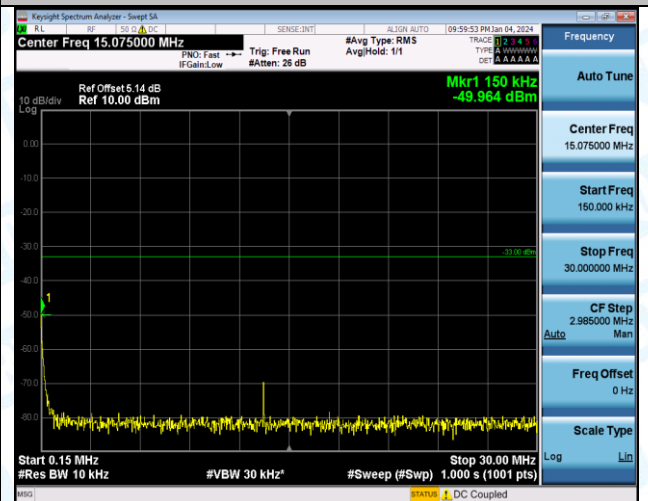

Band2_3MHz_QPSK_18900_1RB#0_0.15-30_0.15-30

Band2_3MHz_QPSK_18900_1RB#0_0.009-0.15_0.009-0.15