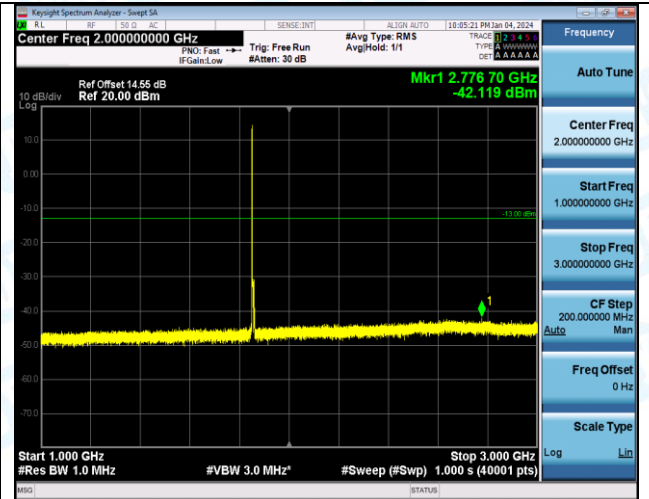

Band2_5MHz_16QAM_18625_1RB#0_1000-3000_1000-3000

Band2_5MHz_16QAM_18625_1RB#0_0.009~0.15_0.009~0.15