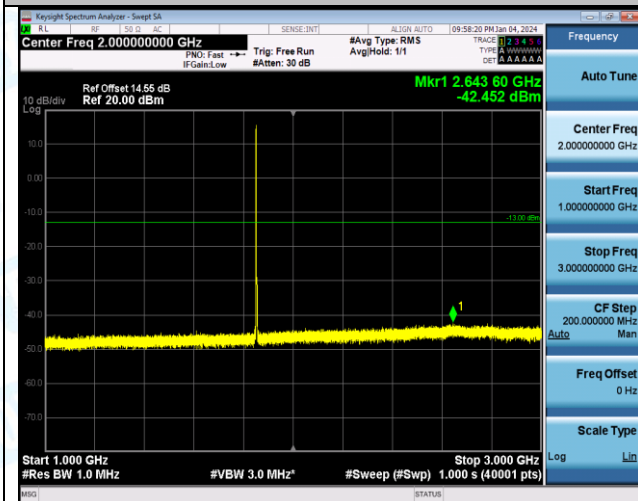

Band2\_3MHz\_QPSK\_18615\_1RB#0\_0.15~30\_0.15~30

Band2\_3MHz\_QPSK\_18615\_1RB#0\_30~1000\_30~1000

Band2\_3MHz\_QPSK\_18615\_1RB#0\_1000~3000\_1000~3000

Band2\_3MHz\_QPSK\_18615\_1RB#0\_3000~20000\_3000~20000