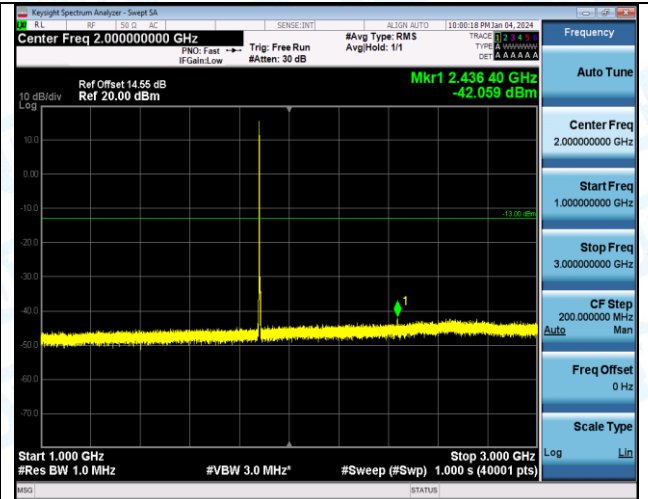

Band2_3MHz_QPSK_18900_1RB#0_1000~3000_1000~3000

Band2_3MHz_16QAM_18900_1RB#0_0.15~30_0.15~30