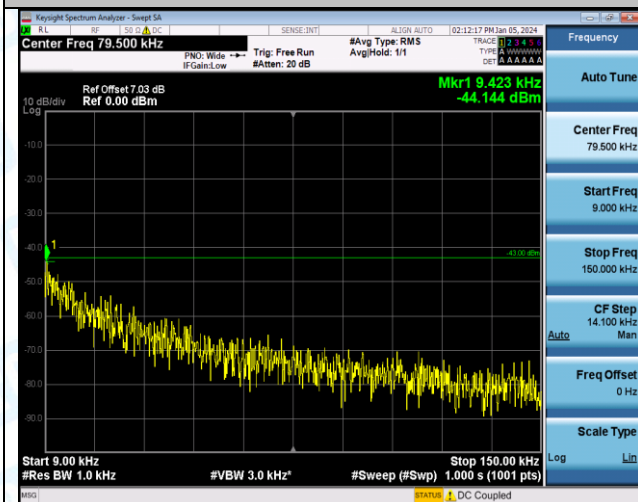

Band2_3MHz_16QAM_18615_1RB#0_0.009-0.15_0.009-0.15

Band2_3MHz_QPSK_18900_1RB#0_30~1000_30~1000