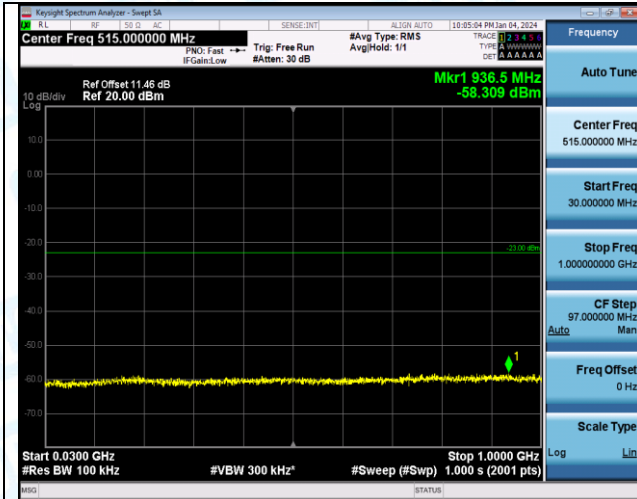

Band2_5MHz_16QAM_18625_1RB#0_30-1000_30-1000

Band2_5MHz_16QAM_18625_1RB#0_3000~20000_3000~20000