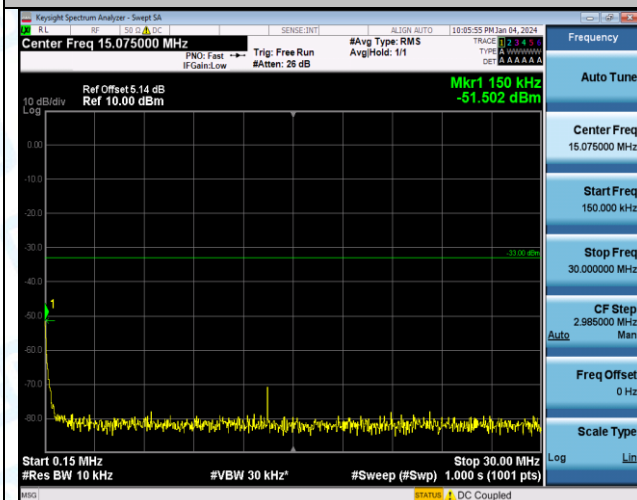

Band2_5MHz_QPSK_18900_1RB#0_0.15~30_0.15~30

Band2_5MHz_QPSK_18900_1RB#0_1000~3000_1000~3000