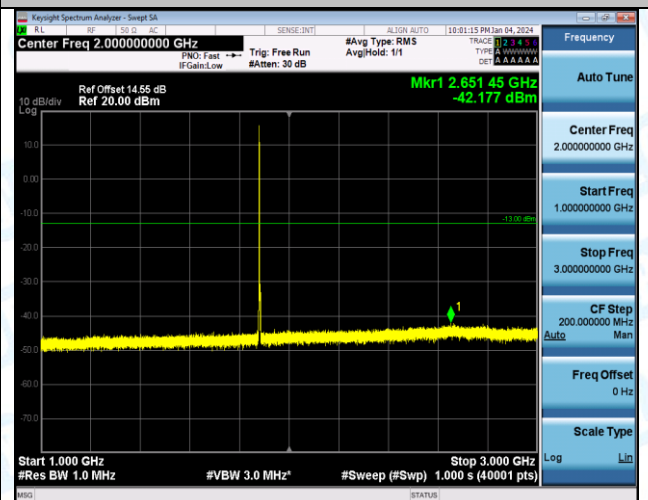

Band2_3MHz_16QAM_18900_1RB#0_1000~3000_1000~3000

Band2_3MHz_16QAM_18900_1RB#0_3000~20000_3000~20000