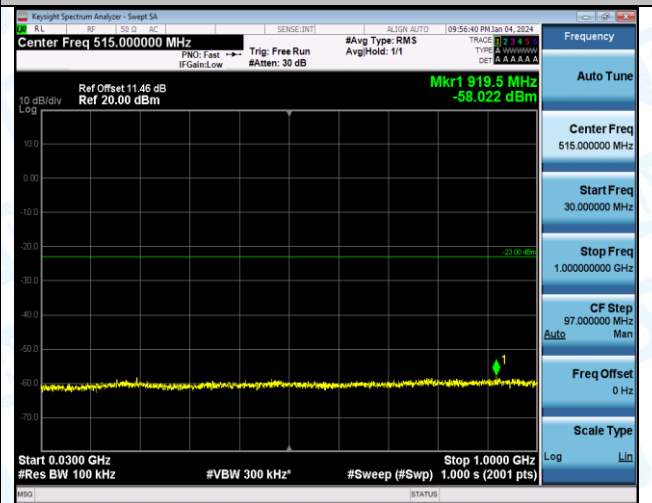

Band2\_1.4MHz\_16QAM\_19193\_1RB#0\_0.15~30\_0.15~30

Band2\_1.4MHz\_16QAM\_19193\_1RB#0\_30~1000\_30~1000

Band2\_1.4MHz\_16QAM\_19193\_1RB#0\_1000~3000\_1000~3000

Band2\_1.4MHz\_16QAM\_19193\_1RB#0\_3000~20000\_3000~20000