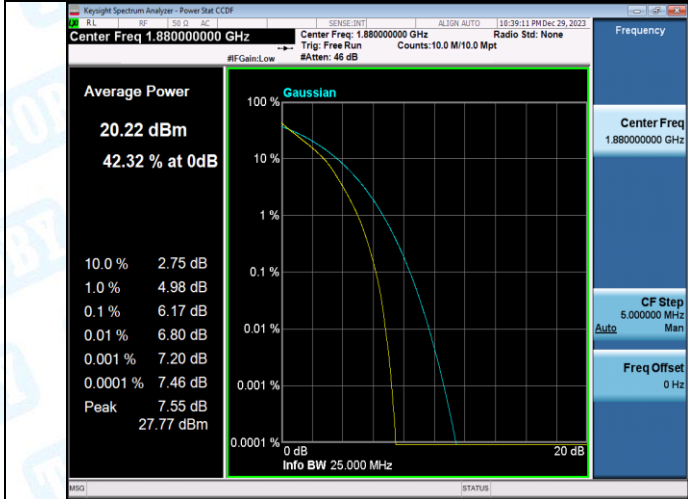

Band2-3MHz-QPSK-18900-15RB#0-PASS