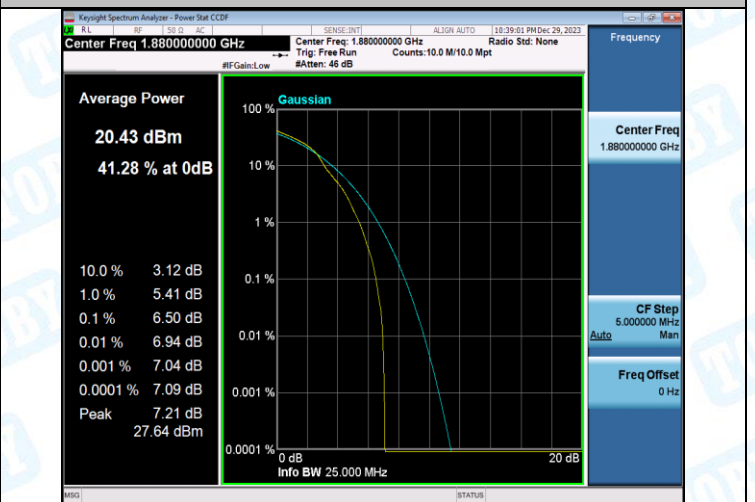

Band2-3MHz-16QAM-18900-1RB#0-PASS