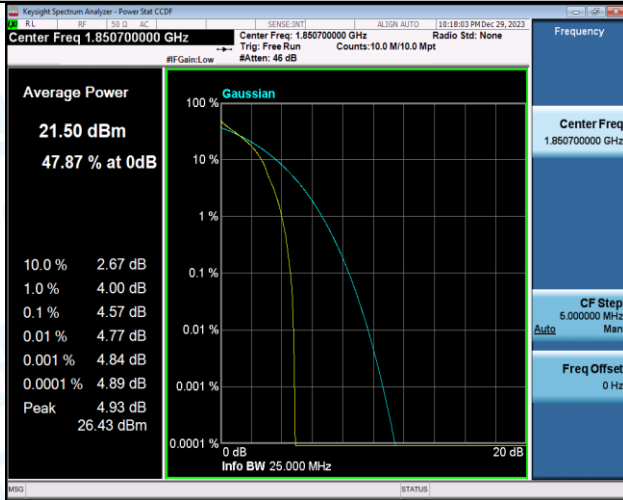

Test Graphs

Band2-1.4MHz-QPSK-18607-1RB#0-PASS