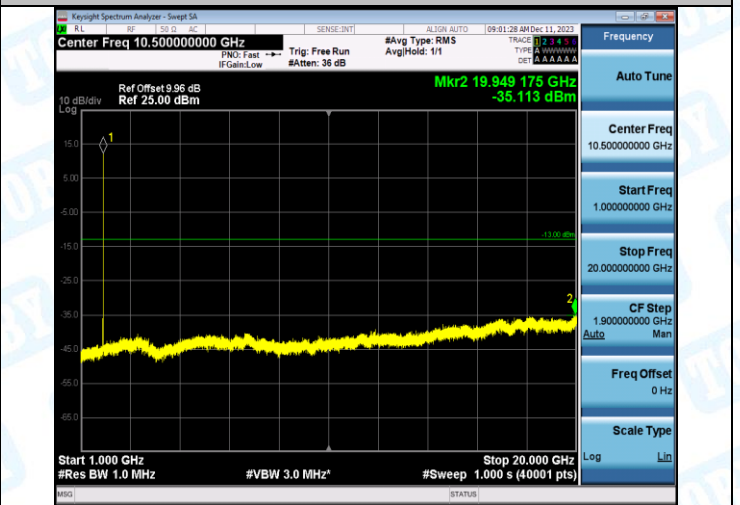

Band2-9538-1-0.009~0.15MHz-PASS

Band2-9538-1-0.15~30MHz-PASS

Band2-9262-1-0.009~0.15MHz-PASS

Band2-9262-1-0.15~30MHz-PASS

Band2-9262-1-30~1000MHz-PASS

Band2-9262-1-1000~20000MHz-PASS

Band2-9538-1-30~1000MHz-PASS

Band2-9538-1-1000~20000MHz-PASS

Band2-9400-2-0.009~0.15MHz-PASS

Band2-9400-2-0.15~30MHz-PASS

Band2-9400-2-30~1000MHz-PASS

Band2-9400-2-1000~20000MHz-PASS

Band2-9262-2-0.009~0.15MHz-PASS

Band2-9262-2-0.15~30MHz-PASS