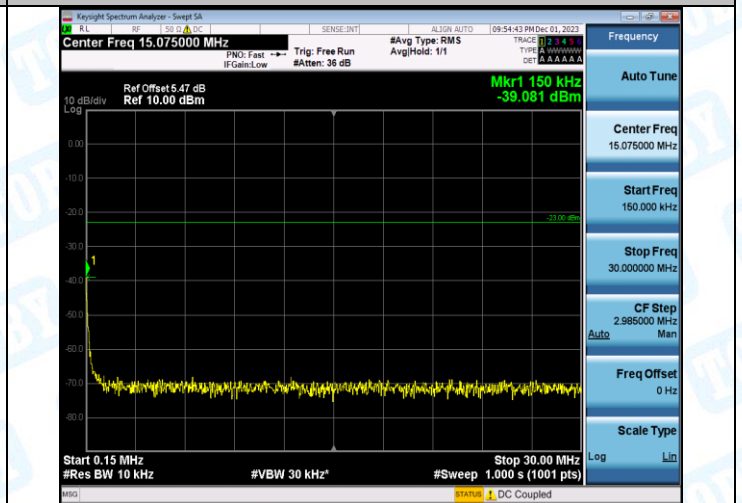

Band5-4132-4-30~1000MHz-PASS

Band5-4132-4-1000~10000MHz-PASS

Band5-4182-4-0.009~0.15MHz-PASS

Band5-4182-4-0.15~30MHz-PASS

Band5-4182-4-30~1000MHz-PASS

Band5-4182-4-1000~10000MHz-PASS

Band5-4233-4-0.009~0.15MHz-PASS

Band5-4233-4-0.15~30MHz-PASS

Band5-4233-4-30~1000MHz-PASS

Band5-4233-4-1000~10000MHz-PASS

WCDMA_HSUPA

Band2-9400-1-0.009~0.15MHz-PASS

Band2-9400-1-0.15~30MHz-PASS

Band2-9400-1-30~1000MHz-PASS

Band2-9400-1-1000~20000MHz-PASS