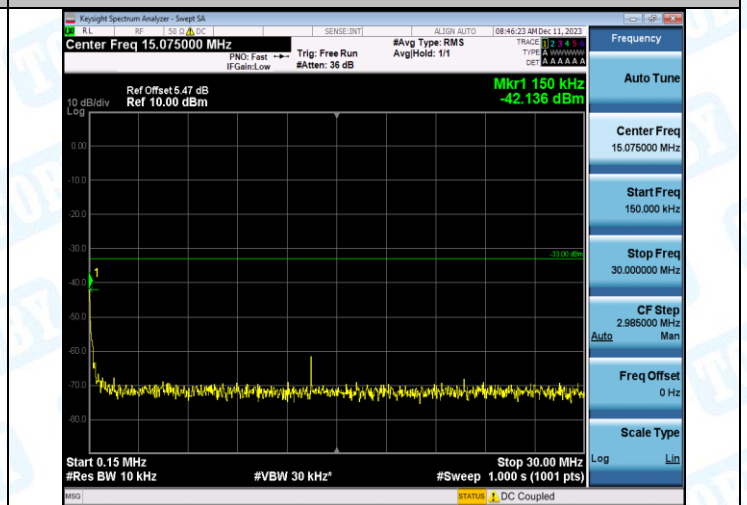

Band2-9262-2-30~1000MHz-PASS

Band2-9262-2-1000~20000MHz-PASS

Band2-9538-2-0.009~0.15MHz-PASS

Band2-9538-2-0.15~30MHz-PASS

Band2-9538-2-30~1000MHz-PASS

Band2-9538-2-1000~20000MHz-PASS

Band2-9400-3-0.009~0.15MHz-PASS