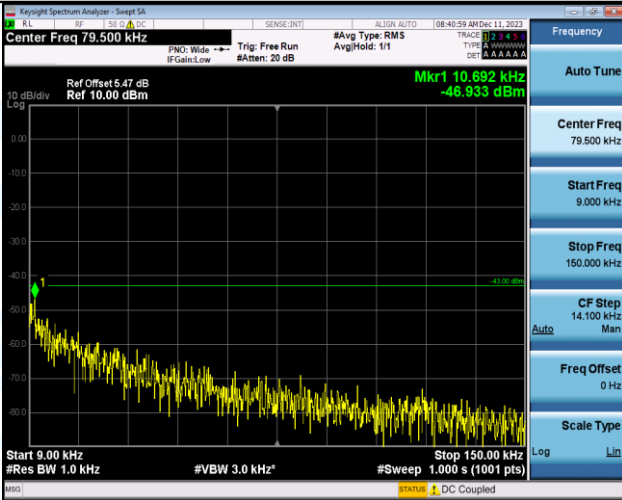

Band5-4233-4-0.15~30MHz-PASS

Band5-4233-4-30~1000MHz-PASS

Band5-4233-4-1000~10000MHz-PASS

WCDMA_HSUPA

Band2-9400-1-0.009~0.15MHz-PASS

Band2-9400-1-0.15~30MHz-PASS

Band2-9400-1-30~1000MHz-PASS

Band2-9400-1-1000~20000MHz-PASS

Band2-9538-1-0.009~0.15MHz-PASS

Band2-9538-1-0.15~30MHz-PASS

Band2-9262-1-0.009~0.15MHz-PASS

Band2-9262-1-0.15~30MHz-PASS

Band2-9262-1-30~1000MHz-PASS

Band2-9262-1-1000~20000MHz-PASS

Band2-9538-1-30~1000MHz-PASS