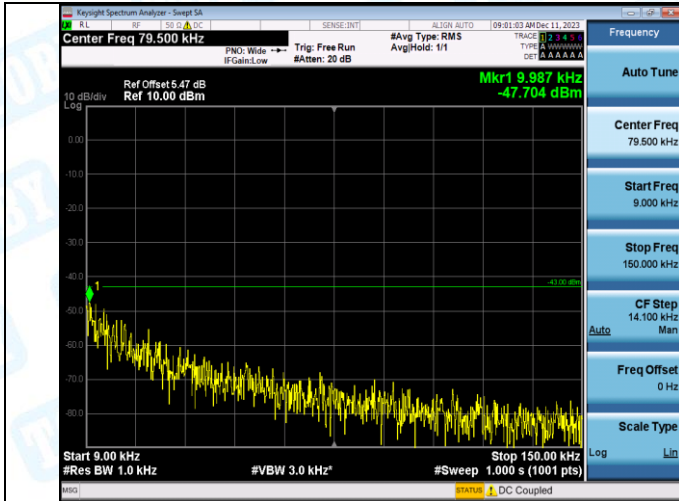

Band2-9538-1-0.009~0.15MHz-PASS

Band2-9538-1-0.15~30MHz-PASS

Band2-9262-1-0.009~0.15MHz-PASS

Band2-9262-1-0.15~30MHz-PASS

Band2-9262-1-30~1000MHz-PASS

Band2-9262-1-1000~20000MHz-PASS

Band2-9538-1-30~1000MHz-PASS

Band2-9538-1-1000~20000MHz-PASS

Band2-9400-2-0.009~0.15MHz-PASS

Band2-9400-2-0.15~30MHz-PASS

Band2-9400-2-30~1000MHz-PASS

Band2-9400-2-1000~20000MHz-PASS

Band2-9262-2-0.009~0.15MHz-PASS

Band2-9262-2-0.15~30MHz-PASS