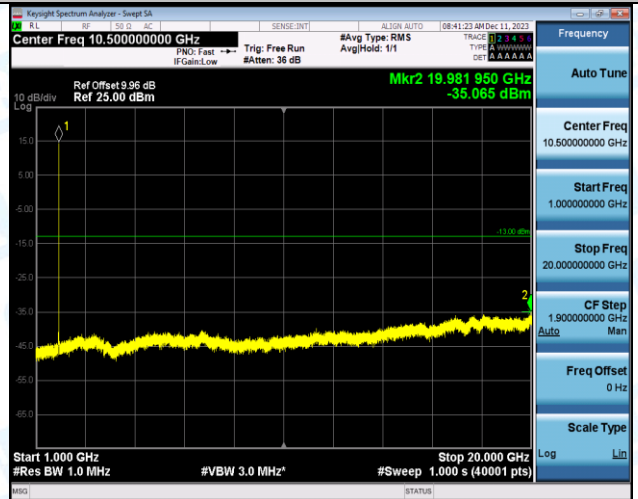

Band5-4233-4-0.15~30MHz-PASS

Band5-4233-4-30~1000MHz-PASS

Band5-4233-4-1000~10000MHz-PASS

WCDMA_HSUPA

Band2-9400-1-0.009~0.15MHz-PASS

Band2-9400-1-0.15~30MHz-PASS

Band2-9400-1-30~1000MHz-PASS

Band2-9400-1-1000~20000MHz-PASS

Band2-9538-1-0.009~0.15MHz-PASS

Band2-9538-1-0.15~30MHz-PASS

Band2-9262-1-0.009~0.15MHz-PASS

Band2-9262-1-0.15~30MHz-PASS

Band2-9262-1-30~1000MHz-PASS

Band2-9262-1-1000~20000MHz-PASS

Band2-9538-1-30~1000MHz-PASS