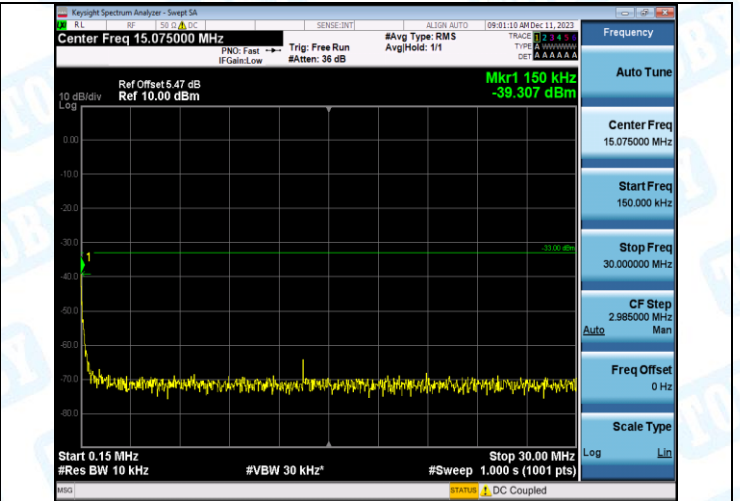

Band2-9538-1-0.009~0.15MHz-PASS

Band2-9538-1-0.15~30MHz-PASS

Band2-9262-1-0.009~0.15MHz-PASS

Band2-9262-1-0.15~30MHz-PASS

Band2-9262-1-30~1000MHz-PASS

Band2-9262-1-1000~20000MHz-PASS

Band2-9538-1-30~1000MHz-PASS

Band2-9538-1-1000~20000MHz-PASS

Band2-9400-2-0.009~0.15MHz-PASS

Band2-9400-2-0.15~30MHz-PASS

Band2-9400-2-30~1000MHz-PASS

Band2-9400-2-1000~20000MHz-PASS

Band2-9262-2-0.009~0.15MHz-PASS

Band2-9262-2-0.15~30MHz-PASS