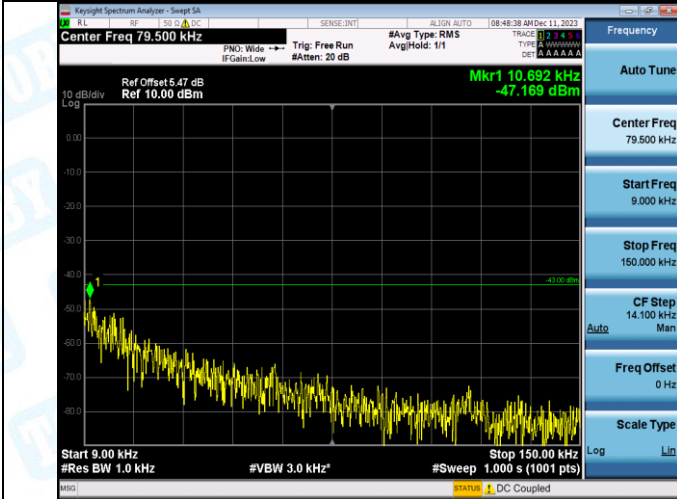

Band2-9400-3-0.009~0.15MHz-PASS