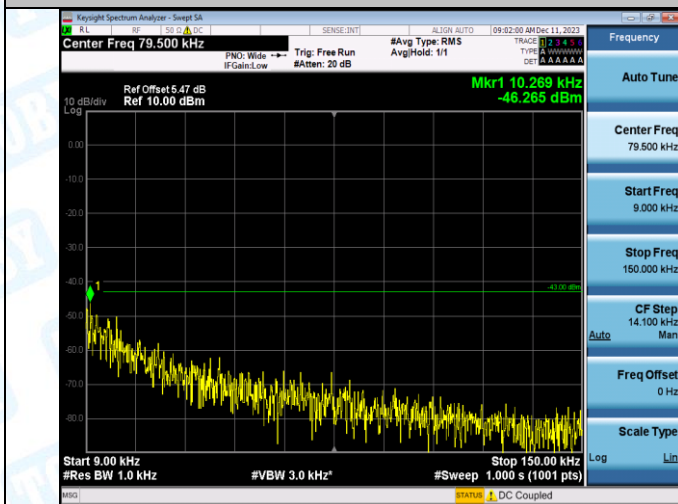

Band2-9538-1-1000~20000MHz-PASS

Band2-9400-2-0.009~0.15MHz-PASS

Band2-9400-2-0.15~30MHz-PASS

Band2-9400-2-30~1000MHz-PASS

Band2-9400-2-1000~20000MHz-PASS

Band2-9262-2-0.009~0.15MHz-PASS

Band2-9262-2-0.15~30MHz-PASS

Band2-9262-2-30~1000MHz-PASS

Band2-9262-2-1000~20000MHz-PASS

Band2-9538-2-0.009~0.15MHz-PASS

Band2-9538-2-0.15~30MHz-PASS

Band2-9538-2-30~1000MHz-PASS

Band2-9538-2-1000~20000MHz-PASS

Band2-9400-3-0.009~0.15MHz-PASS