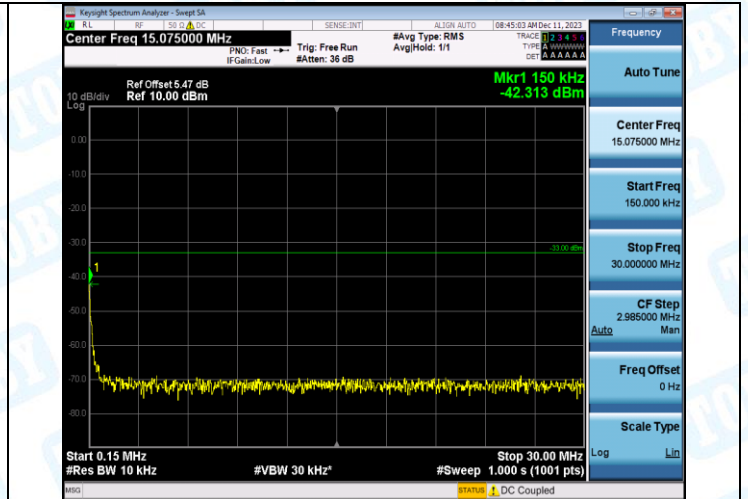

Band2-9538-1-1000~20000MHz-PASS

Band2-9400-2-0.009~0.15MHz-PASS

Band2-9400-2-0.15~30MHz-PASS

Band2-9400-2-30~1000MHz-PASS

Band2-9400-2-1000~20000MHz-PASS

Band2-9262-2-0.009~0.15MHz-PASS

Band2-9262-2-0.15~30MHz-PASS

Band2-9262-2-30~1000MHz-PASS

Band2-9262-2-1000~20000MHz-PASS

Band2-9538-2-0.009~0.15MHz-PASS

Band2-9538-2-0.15~30MHz-PASS

Band2-9538-2-30~1000MHz-PASS

Band2-9538-2-1000~20000MHz-PASS

Band2-9400-3-0.009~0.15MHz-PASS