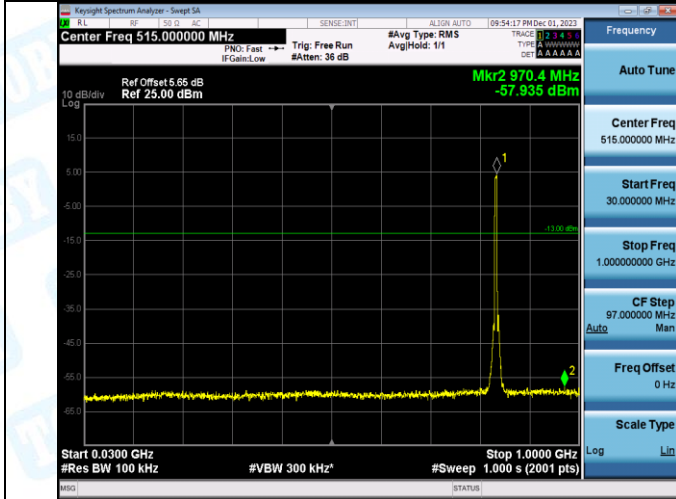

Band5-4132-4-30~1000MHz-PASS

Band5-4132-4-1000~10000MHz-PASS

Band5-4182-4-0.009~0.15MHz-PASS

Band5-4182-4-0.15~30MHz-PASS

Band5-4182-4-30~1000MHz-PASS

Band5-4182-4-1000~10000MHz-PASS

Band5-4233-4-0.009~0.15MHz-PASS

Band5-4233-4-0.15~30MHz-PASS

Band5-4233-4-30~1000MHz-PASS

Band5-4233-4-1000~10000MHz-PASS

WCDMA_HSUPA

Band2-9400-1-0.009~0.15MHz-PASS

Band2-9400-1-0.15~30MHz-PASS

Band2-9400-1-30~1000MHz-PASS

Band2-9400-1-1000~20000MHz-PASS