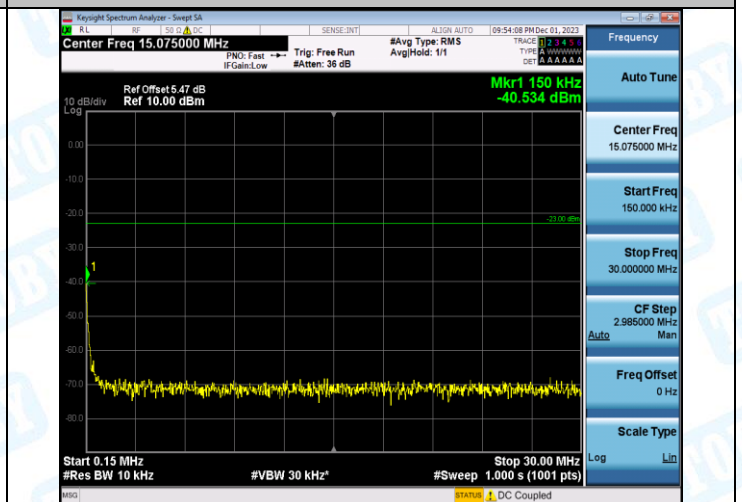

Band5-4132-4-30~1000MHz-PASS

Band5-4132-4-1000~10000MHz-PASS

Band5-4182-4-0.009~0.15MHz-PASS

Band5-4182-4-0.15~30MHz-PASS

Band5-4182-4-30~1000MHz-PASS

Band5-4182-4-1000~10000MHz-PASS

Band5-4233-4-0.009~0.15MHz-PASS

Band5-4233-4-0.15~30MHz-PASS

Band5-4233-4-30~1000MHz-PASS

Band5-4233-4-1000~10000MHz-PASS

WCDMA_HSUPA

Band2-9400-1-0.009~0.15MHz-PASS

Band2-9400-1-0.15~30MHz-PASS

Band2-9400-1-30~1000MHz-PASS

Band2-9400-1-1000~20000MHz-PASS