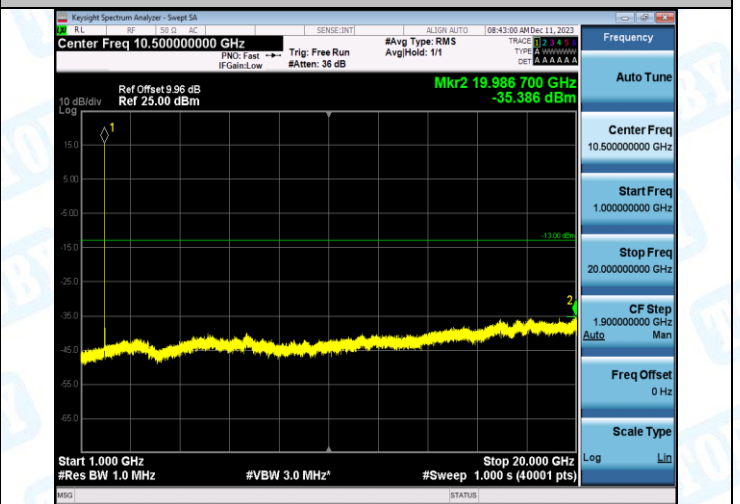

Band2-9538-1-1000~20000MHz-PASS