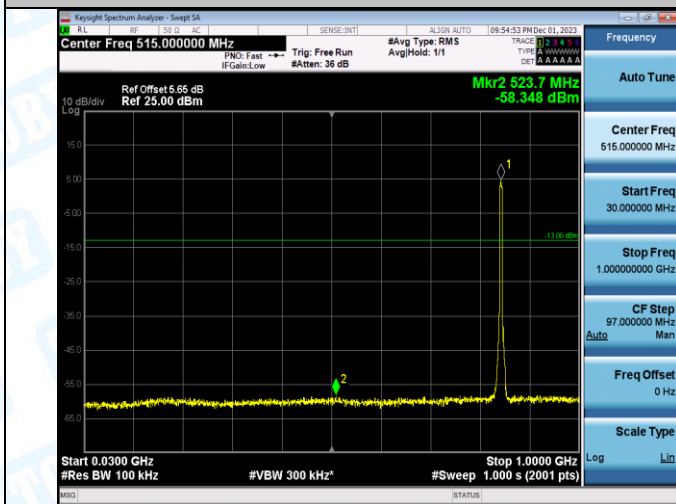

Band5-4132-4-30~1000MHz-PASS

Band5-4132-4-1000~10000MHz-PASS

Band5-4182-4-0.009~0.15MHz-PASS

Band5-4182-4-0.15~30MHz-PASS

Band5-4182-4-30~1000MHz-PASS

Band5-4182-4-1000~10000MHz-PASS

Band5-4233-4-0.009~0.15MHz-PASS

Band5-4233-4-0.15~30MHz-PASS

Band5-4233-4-30~1000MHz-PASS

Band5-4233-4-1000~10000MHz-PASS

WCDMA_HSUPA

Band2-9400-1-0.009~0.15MHz-PASS

Band2-9400-1-0.15~30MHz-PASS

Band2-9400-1-30~1000MHz-PASS

Band2-9400-1-1000~20000MHz-PASS