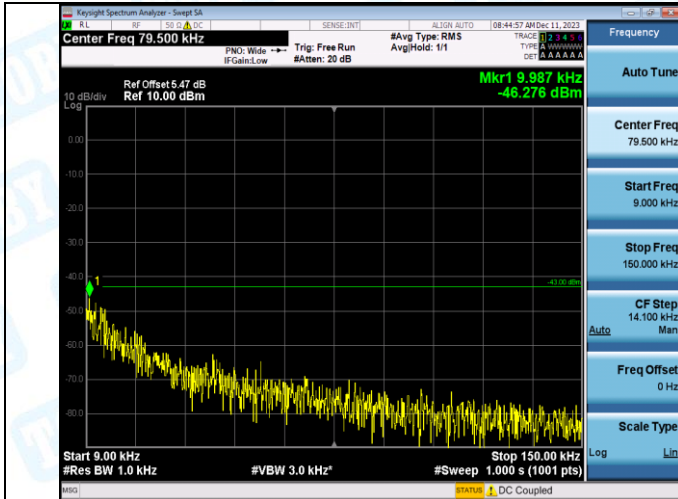

Band2-9538-1-0.009~0.15MHz-PASS

Band2-9538-1-0.15~30MHz-PASS

Band2-9262-1-0.009~0.15MHz-PASS

Band2-9262-1-0.15~30MHz-PASS

Band2-9262-1-30~1000MHz-PASS

Band2-9262-1-1000~20000MHz-PASS

Band2-9538-1-30~1000MHz-PASS

Band2-9538-1-1000~20000MHz-PASS

Band2-9400-2-0.009~0.15MHz-PASS

Band2-9400-2-0.15~30MHz-PASS

Band2-9400-2-30~1000MHz-PASS

Band2-9400-2-1000~20000MHz-PASS

Band2-9262-2-0.009~0.15MHz-PASS

Band2-9262-2-0.15~30MHz-PASS