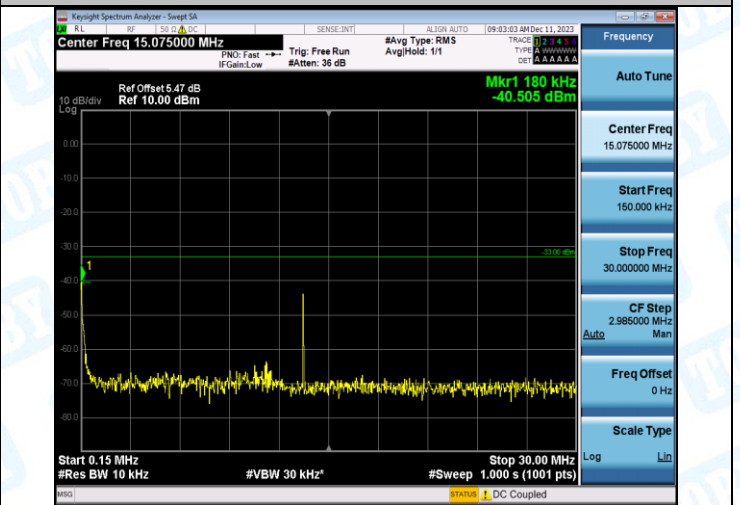

Band2-9400-3-0.15~30MHz-PASS

Band2-9262-3-0.009~0.15MHz-PASS

Band2-9262-3-0.15~30MHz-PASS

Band2-9262-3-30~1000MHz-PASS

Band2-9262-3-1000~20000MHz-PASS

Band2-9400-3-30~1000MHz-PASS

Band2-9400-3-1000~20000MHz-PASS