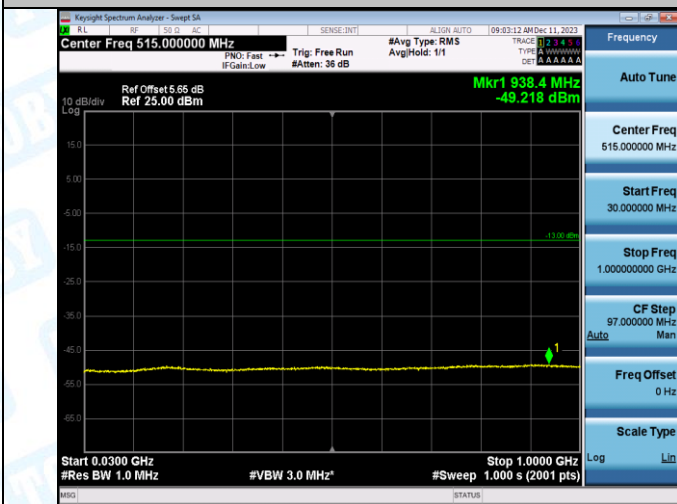

Band2-9400-3-0.15~30MHz-PASS

Band2-9262-3-0.009~0.15MHz-PASS

Band2-9262-3-0.15~30MHz-PASS

Band2-9262-3-30~1000MHz-PASS

Band2-9262-3-1000~20000MHz-PASS

Band2-9400-3-30~1000MHz-PASS

Band2-9400-3-1000~20000MHz-PASS