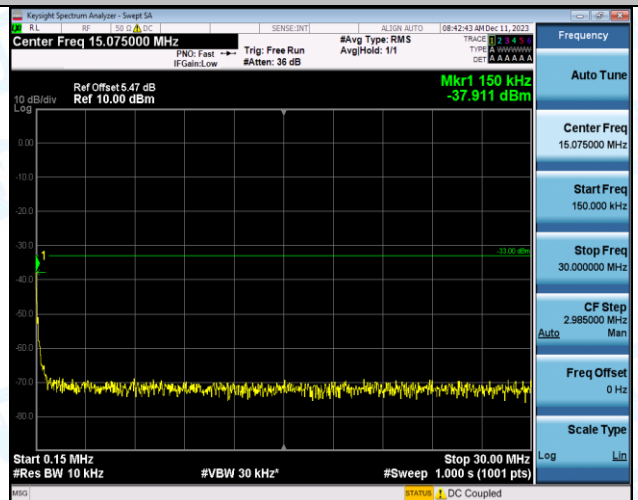

Band5-4233-4-0.15~30MHz-PASS

Band5-4233-4-30~1000MHz-PASS

Band5-4233-4-1000~10000MHz-PASS

WCDMA_HSUPA

Band2-9400-1-0.009~0.15MHz-PASS

Band2-9400-1-0.15~30MHz-PASS

Band2-9400-1-30~1000MHz-PASS

Band2-9400-1-1000~20000MHz-PASS

Band2-9538-1-0.009~0.15MHz-PASS

Band2-9538-1-0.15~30MHz-PASS

Band2-9262-1-0.009~0.15MHz-PASS

Band2-9262-1-0.15~30MHz-PASS

Band2-9262-1-30~1000MHz-PASS

Band2-9262-1-1000~20000MHz-PASS

Band2-9538-1-30~1000MHz-PASS