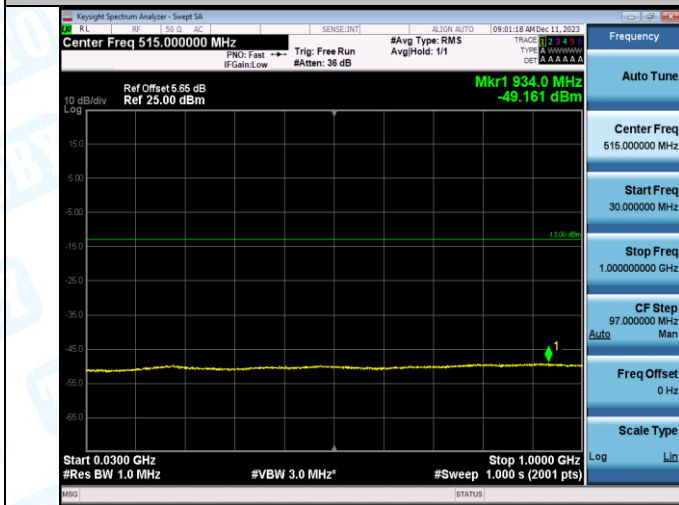

Band2-9538-1-0.009~0.15MHz-PASS

Band2-9538-1-0.15~30MHz-PASS

Band2-9262-1-0.009~0.15MHz-PASS

Band2-9262-1-0.15~30MHz-PASS

Band2-9262-1-30~1000MHz-PASS

Band2-9262-1-1000~20000MHz-PASS

Band2-9538-1-30~1000MHz-PASS

Band2-9538-1-1000~20000MHz-PASS

Band2-9400-2-0.009~0.15MHz-PASS

Band2-9400-2-0.15~30MHz-PASS

Band2-9400-2-30~1000MHz-PASS

Band2-9400-2-1000~20000MHz-PASS

Band2-9262-2-0.009~0.15MHz-PASS

Band2-9262-2-0.15~30MHz-PASS