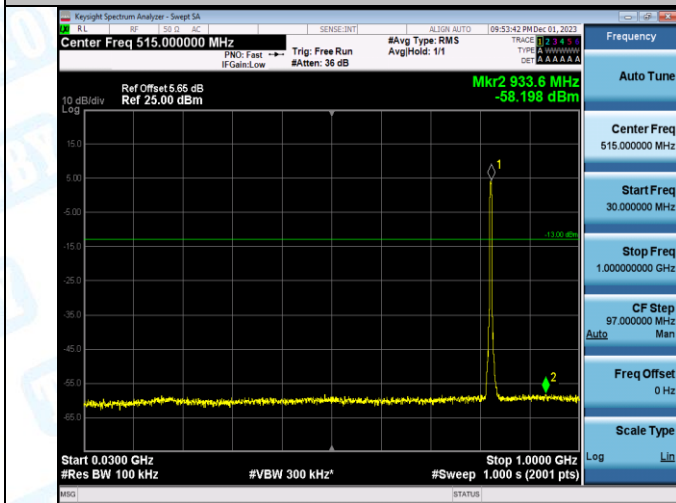

Band5-4132-4-30~1000MHz-PASS

Band5-4132-4-1000~10000MHz-PASS

Band5-4182-4-0.009~0.15MHz-PASS

Band5-4182-4-0.15~30MHz-PASS

Band5-4182-4-30~1000MHz-PASS

Band5-4182-4-1000~10000MHz-PASS

Band5-4233-4-0.009~0.15MHz-PASS

Band5-4233-4-0.15~30MHz-PASS

Band5-4233-4-30~1000MHz-PASS

Band5-4233-4-1000~10000MHz-PASS

WCDMA_HSUPA

Band2-9400-1-0.009~0.15MHz-PASS

Band2-9400-1-0.15~30MHz-PASS

Band2-9400-1-30~1000MHz-PASS

Band2-9400-1-1000~20000MHz-PASS