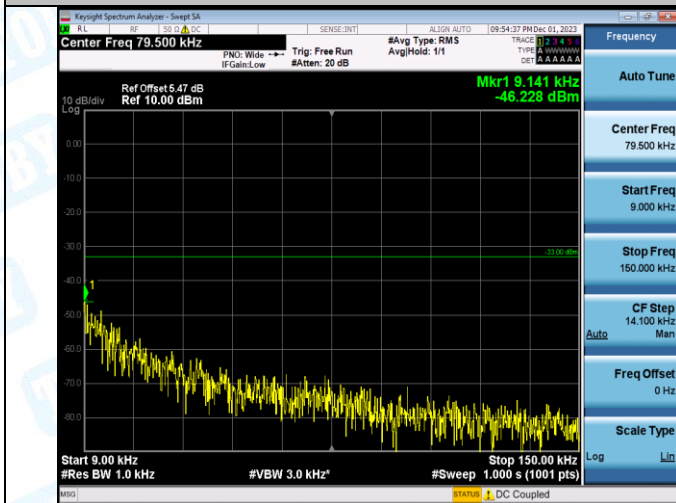

Band5-4132-4-30~1000MHz-PASS

Band5-4132-4-1000~10000MHz-PASS

Band5-4182-4-0.009~0.15MHz-PASS

Band5-4182-4-0.15~30MHz-PASS

Band5-4182-4-30~1000MHz-PASS

Band5-4182-4-1000~10000MHz-PASS

Band5-4233-4-0.009~0.15MHz-PASS

Band5-4233-4-0.15~30MHz-PASS

Band5-4233-4-30~1000MHz-PASS

Band5-4233-4-1000~10000MHz-PASS

WCDMA_HSUPA

Band2-9400-1-0.009~0.15MHz-PASS

Band2-9400-1-0.15~30MHz-PASS

Band2-9400-1-30~1000MHz-PASS

Band2-9400-1-1000~20000MHz-PASS