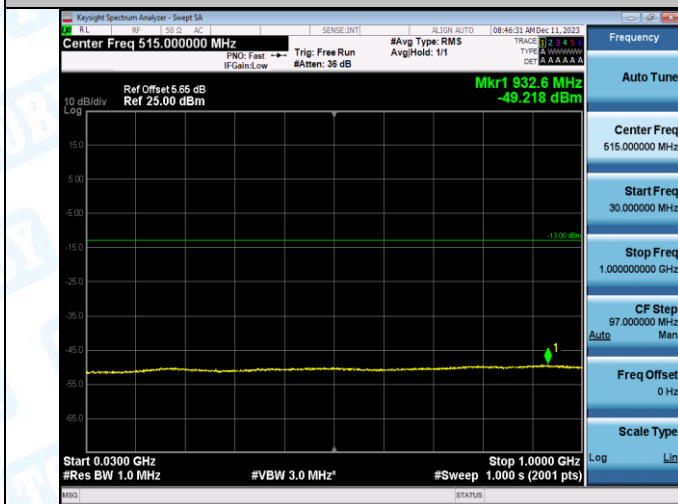

Band2-9262-2-30~1000MHz-PASS

Band2-9262-2-1000~20000MHz-PASS

Band2-9538-2-0.009~0.15MHz-PASS

Band2-9538-2-0.15~30MHz-PASS

Band2-9538-2-30~1000MHz-PASS

Band2-9538-2-1000~20000MHz-PASS

Band2-9400-3-0.009~0.15MHz-PASS