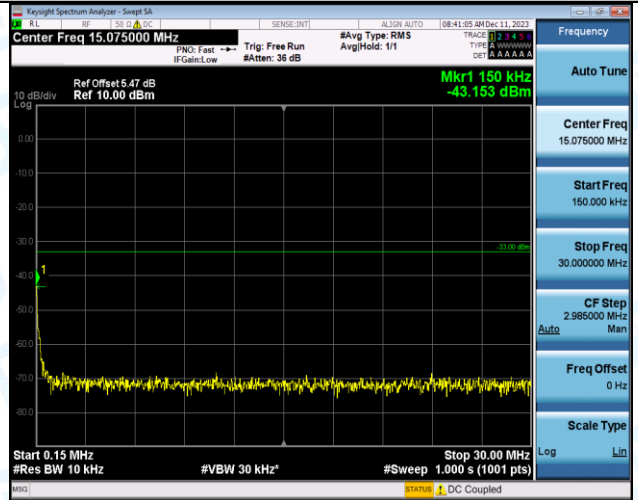

Band5-4233-4-0.15~30MHz-PASS

Band5-4233-4-30~1000MHz-PASS

Band5-4233-4-1000~10000MHz-PASS

WCDMA_HSUPA

Band2-9400-1-0.009~0.15MHz-PASS

Band2-9400-1-0.15~30MHz-PASS

Band2-9400-1-30~1000MHz-PASS

Band2-9400-1-1000~20000MHz-PASS

Band2-9538-1-0.009~0.15MHz-PASS

Band2-9538-1-0.15~30MHz-PASS

Band2-9262-1-0.009~0.15MHz-PASS

Band2-9262-1-0.15~30MHz-PASS

Band2-9262-1-30~1000MHz-PASS

Band2-9262-1-1000~20000MHz-PASS

Band2-9538-1-30~1000MHz-PASS