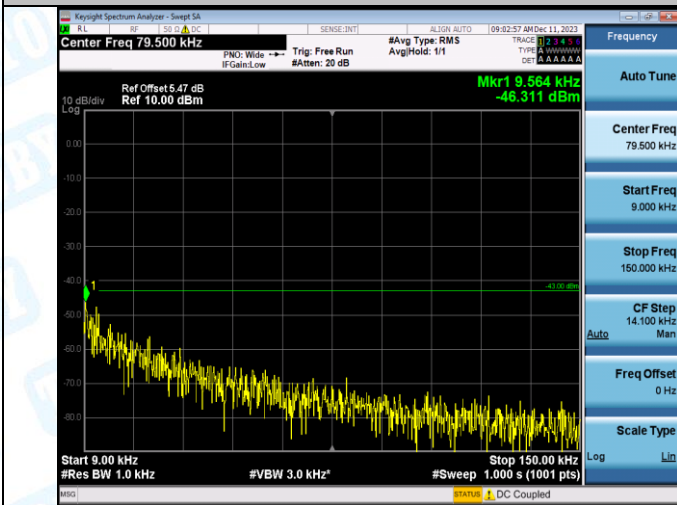

Band2-9262-3-0.009~0.15MHz-PASS