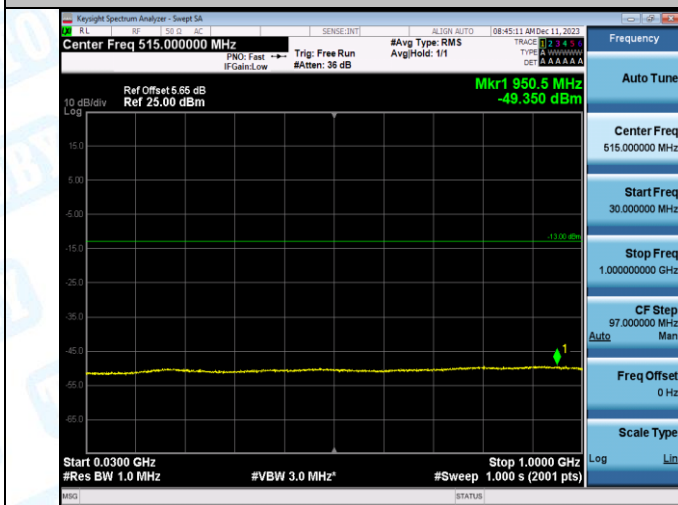

Band2-9538-1-1000~20000MHz-PASS

Band2-9400-2-0.009~0.15MHz-PASS

Band2-9400-2-0.15~30MHz-PASS

Band2-9400-2-30~1000MHz-PASS

Band2-9400-2-1000~20000MHz-PASS

Band2-9262-2-0.009~0.15MHz-PASS

Band2-9262-2-0.15~30MHz-PASS

Band2-9262-2-30~1000MHz-PASS

Band2-9262-2-1000~20000MHz-PASS

Band2-9538-2-0.009~0.15MHz-PASS

Band2-9538-2-0.15~30MHz-PASS

Band2-9538-2-30~1000MHz-PASS

Band2-9538-2-1000~20000MHz-PASS

Band2-9400-3-0.009~0.15MHz-PASS