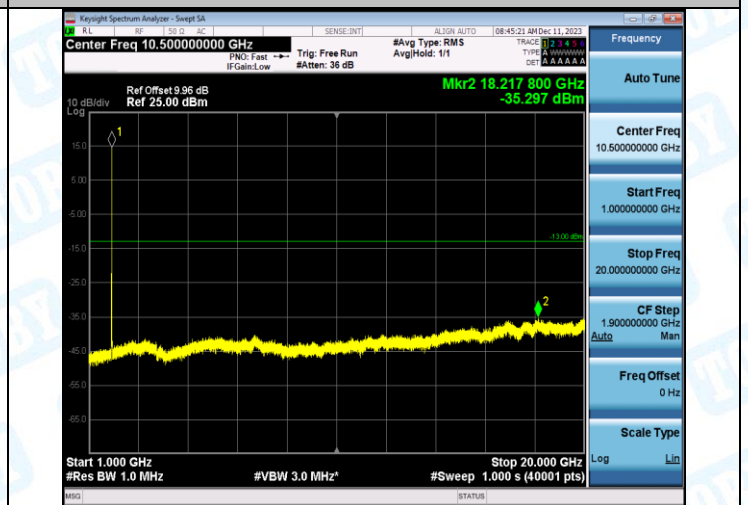

Band2-9538-1-1000~20000MHz-PASS

Band2-9400-2-0.009~0.15MHz-PASS

Band2-9400-2-0.15~30MHz-PASS

Band2-9400-2-30~1000MHz-PASS

Band2-9400-2-1000~20000MHz-PASS

Band2-9262-2-0.009~0.15MHz-PASS

Band2-9262-2-0.15~30MHz-PASS

Band2-9262-2-30~1000MHz-PASS

Band2-9262-2-1000~20000MHz-PASS

Band2-9538-2-0.009~0.15MHz-PASS

Band2-9538-2-0.15~30MHz-PASS

Band2-9538-2-30~1000MHz-PASS

Band2-9538-2-1000~20000MHz-PASS

Band2-9400-3-0.009~0.15MHz-PASS