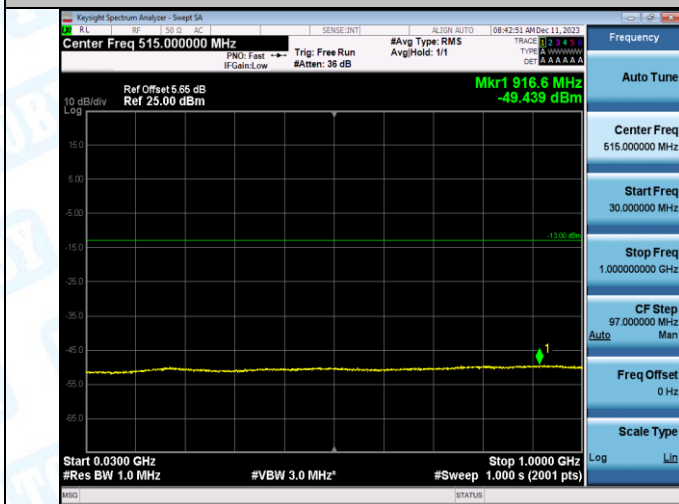

Band2-9538-1-0.009~0.15MHz-PASS

Band2-9538-1-0.15~30MHz-PASS

Band2-9262-1-0.009~0.15MHz-PASS

Band2-9262-1-0.15~30MHz-PASS

Band2-9262-1-30~1000MHz-PASS

Band2-9262-1-1000~20000MHz-PASS

Band2-9538-1-30~1000MHz-PASS

Band2-9538-1-1000~20000MHz-PASS

Band2-9400-2-0.009~0.15MHz-PASS

Band2-9400-2-0.15~30MHz-PASS

Band2-9400-2-30~1000MHz-PASS

Band2-9400-2-1000~20000MHz-PASS

Band2-9262-2-0.009~0.15MHz-PASS

Band2-9262-2-0.15~30MHz-PASS