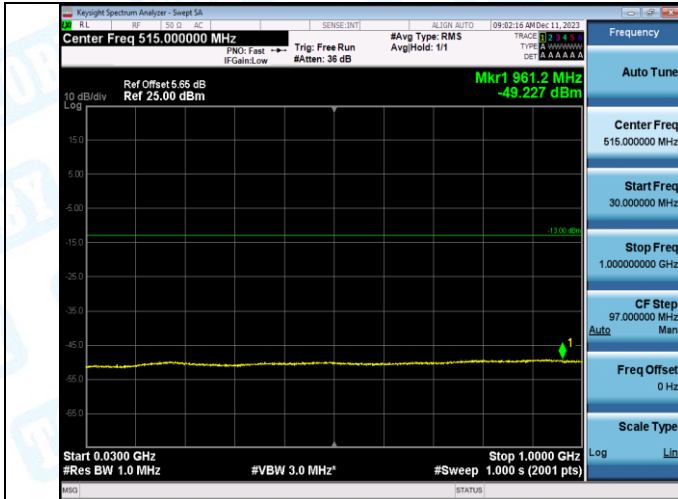

Band2-9538-1-1000~20000MHz-PASS

Band2-9400-2-0.009~0.15MHz-PASS

Band2-9400-2-0.15~30MHz-PASS

Band2-9400-2-30~1000MHz-PASS

Band2-9400-2-1000~20000MHz-PASS

Band2-9262-2-0.009~0.15MHz-PASS

Band2-9262-2-0.15~30MHz-PASS

Band2-9262-2-30~1000MHz-PASS

Band2-9262-2-1000~20000MHz-PASS

Band2-9538-2-0.009~0.15MHz-PASS

Band2-9538-2-0.15~30MHz-PASS

Band2-9538-2-30~1000MHz-PASS

Band2-9538-2-1000~20000MHz-PASS

Band2-9400-3-0.009~0.15MHz-PASS