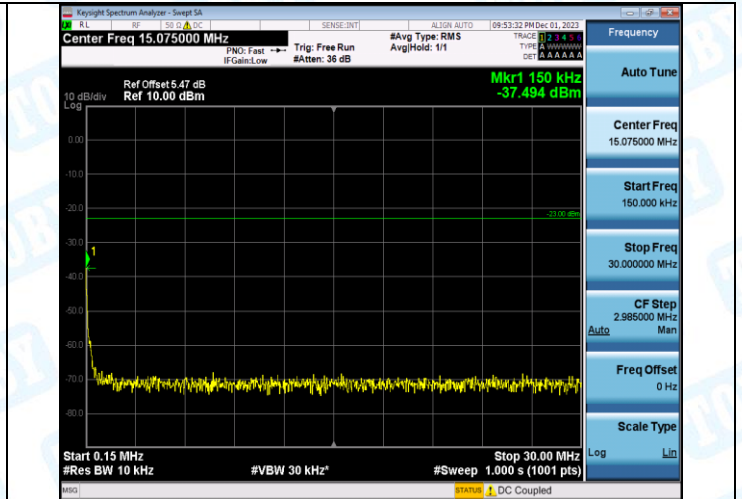

Band5-4132-4-30~1000MHz-PASS

Band5-4132-4-1000~10000MHz-PASS

Band5-4182-4-0.009~0.15MHz-PASS

Band5-4182-4-0.15~30MHz-PASS

Band5-4182-4-30~1000MHz-PASS

Band5-4182-4-1000~10000MHz-PASS

Band5-4233-4-0.009~0.15MHz-PASS

Band5-4233-4-0.15~30MHz-PASS

Band5-4233-4-30~1000MHz-PASS

Band5-4233-4-1000~10000MHz-PASS

WCDMA_HSUPA

Band2-9400-1-0.009~0.15MHz-PASS

Band2-9400-1-0.15~30MHz-PASS

Band2-9400-1-30~1000MHz-PASS

Band2-9400-1-1000~20000MHz-PASS