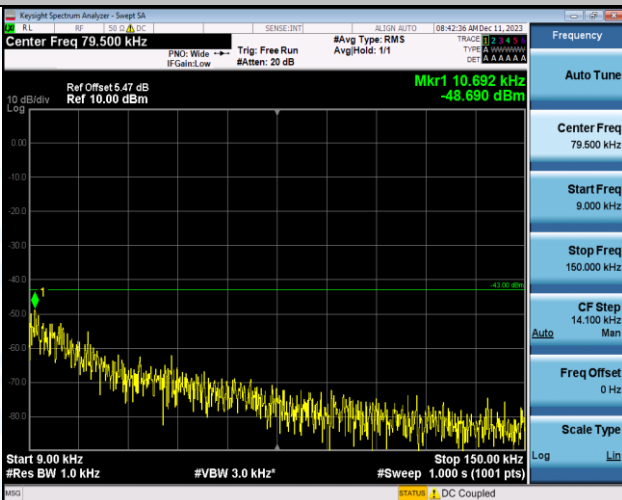

Band5-4233-4-0.15~30MHz-PASS

Band5-4233-4-30~1000MHz-PASS

Band5-4233-4-1000~10000MHz-PASS

WCDMA_HSUPA

Band2-9400-1-0.009~0.15MHz-PASS

Band2-9400-1-0.15~30MHz-PASS

Band2-9400-1-30~1000MHz-PASS

Band2-9400-1-1000~20000MHz-PASS

Band2-9538-1-0.009~0.15MHz-PASS

Band2-9538-1-0.15~30MHz-PASS

Band2-9262-1-0.009~0.15MHz-PASS

Band2-9262-1-0.15~30MHz-PASS

Band2-9262-1-30~1000MHz-PASS

Band2-9262-1-1000~20000MHz-PASS

Band2-9538-1-30~1000MHz-PASS