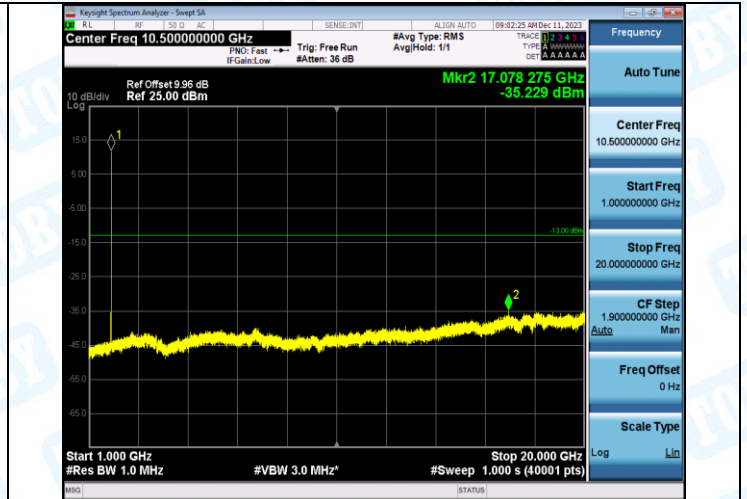

Band2-9538-1-1000~20000MHz-PASS

Band2-9400-2-0.009~0.15MHz-PASS

Band2-9400-2-0.15~30MHz-PASS

Band2-9400-2-30~1000MHz-PASS

Band2-9400-2-1000~20000MHz-PASS

Band2-9262-2-0.009~0.15MHz-PASS

Band2-9262-2-0.15~30MHz-PASS

Band2-9262-2-30~1000MHz-PASS

Band2-9262-2-1000~20000MHz-PASS

Band2-9538-2-0.009~0.15MHz-PASS

Band2-9538-2-0.15~30MHz-PASS

Band2-9538-2-30~1000MHz-PASS

Band2-9538-2-1000~20000MHz-PASS

Band2-9400-3-0.009~0.15MHz-PASS