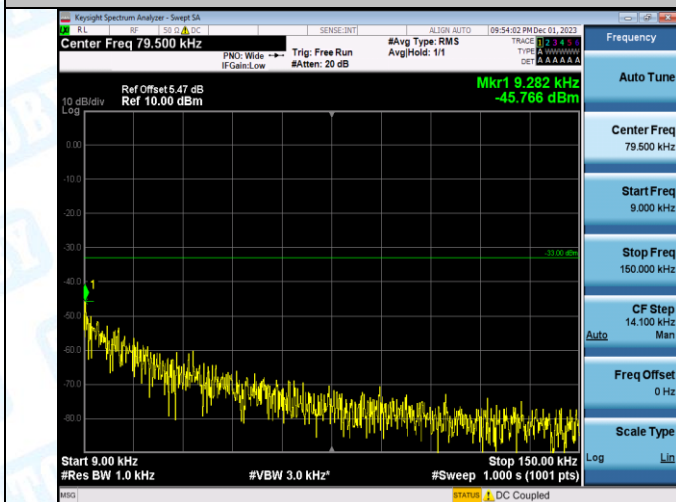

Band5-4132-4-30~1000MHz-PASS

Band5-4132-4-1000~10000MHz-PASS

Band5-4182-4-0.009~0.15MHz-PASS

Band5-4182-4-0.15~30MHz-PASS

Band5-4182-4-30~1000MHz-PASS

Band5-4182-4-1000~10000MHz-PASS

Band5-4233-4-0.009~0.15MHz-PASS

Band5-4233-4-0.15~30MHz-PASS

Band5-4233-4-30~1000MHz-PASS

Band5-4233-4-1000~10000MHz-PASS

WCDMA_HSUPA

Band2-9400-1-0.009~0.15MHz-PASS

Band2-9400-1-0.15~30MHz-PASS

Band2-9400-1-30~1000MHz-PASS

Band2-9400-1-1000~20000MHz-PASS