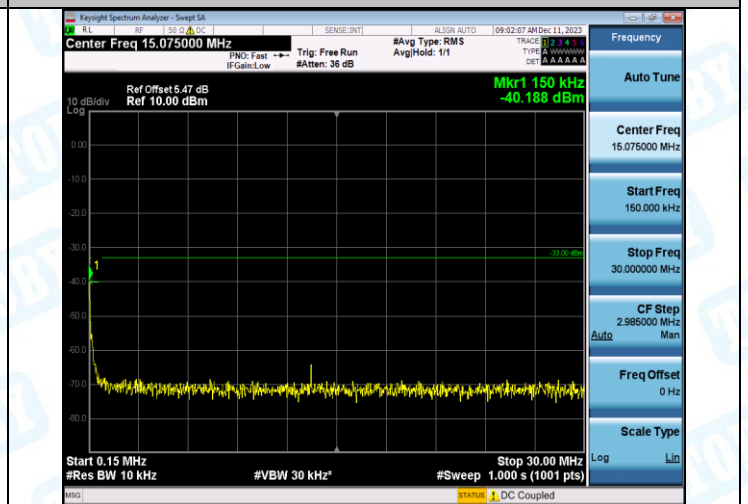

Band2-9538-1-1000~20000MHz-PASS

Band2-9400-2-0.009~0.15MHz-PASS

Band2-9400-2-0.15~30MHz-PASS

Band2-9400-2-30~1000MHz-PASS

Band2-9400-2-1000~20000MHz-PASS

Band2-9262-2-0.009~0.15MHz-PASS

Band2-9262-2-0.15~30MHz-PASS

Band2-9262-2-30~1000MHz-PASS

Band2-9262-2-1000~20000MHz-PASS

Band2-9538-2-0.009~0.15MHz-PASS

Band2-9538-2-0.15~30MHz-PASS

Band2-9538-2-30~1000MHz-PASS

Band2-9538-2-1000~20000MHz-PASS

Band2-9400-3-0.009~0.15MHz-PASS