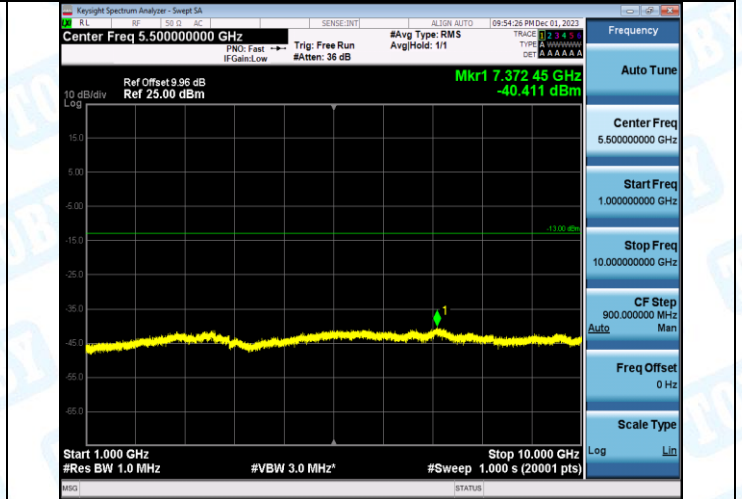

Band5-4132-4-30~1000MHz-PASS

Band5-4132-4-1000~10000MHz-PASS

Band5-4182-4-0.009~0.15MHz-PASS

Band5-4182-4-0.15~30MHz-PASS

Band5-4182-4-30~1000MHz-PASS

Band5-4182-4-1000~10000MHz-PASS

Band5-4233-4-0.009~0.15MHz-PASS

Band5-4233-4-0.15~30MHz-PASS

Band5-4233-4-30~1000MHz-PASS

Band5-4233-4-1000~10000MHz-PASS

WCDMA_HSUPA

Band2-9400-1-0.009~0.15MHz-PASS

Band2-9400-1-0.15~30MHz-PASS

Band2-9400-1-30~1000MHz-PASS

Band2-9400-1-1000~20000MHz-PASS