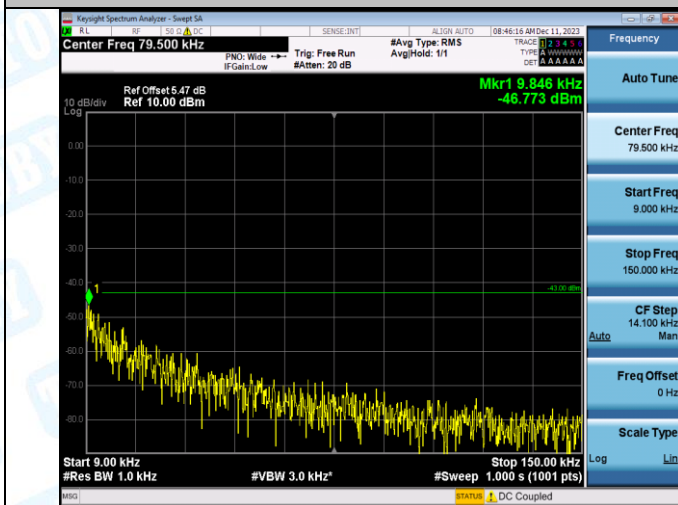

Band2-9262-2-30~1000MHz-PASS

Band2-9262-2-1000~20000MHz-PASS

Band2-9538-2-0.009~0.15MHz-PASS

Band2-9538-2-0.15~30MHz-PASS

Band2-9538-2-30~1000MHz-PASS

Band2-9538-2-1000~20000MHz-PASS

Band2-9400-3-0.009~0.15MHz-PASS