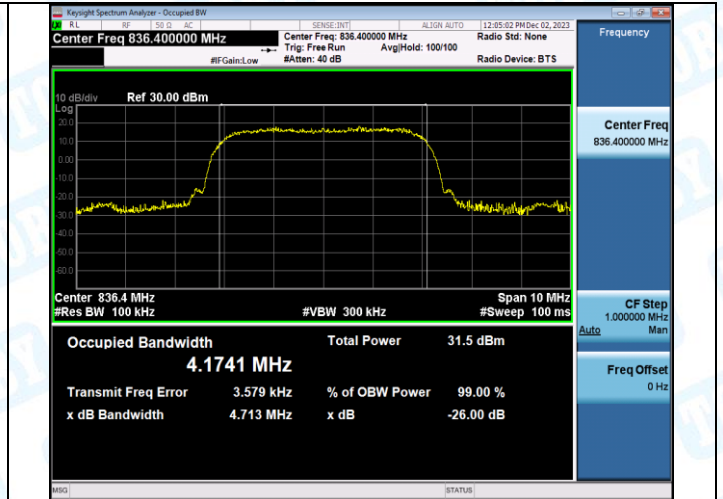

Band5-4182-4-PASS

Band5-4233-4-PASS

Band5-4132-5-PASS

Band5-4182-5-PASS

Band5-4233-5-PASS

4. Band Edge

Test Result

WCDMA					
Band	Channel	Frequency (MHz)	Result (dBm)	Limit(dBm)	Verdict
Band2	9262	1849.89	-24.33	-13	PASS
Band2	9538	1910.00	-25.91	-13	PASS
Band4	1312	1709.87	-22.36	-13	PASS
Band4	1513	1755.13	-23.51	-13	PASS
Band5	4132	823.85	-22.24	-13	PASS
Band5	4233	849.11	-23.16	-13	PASS