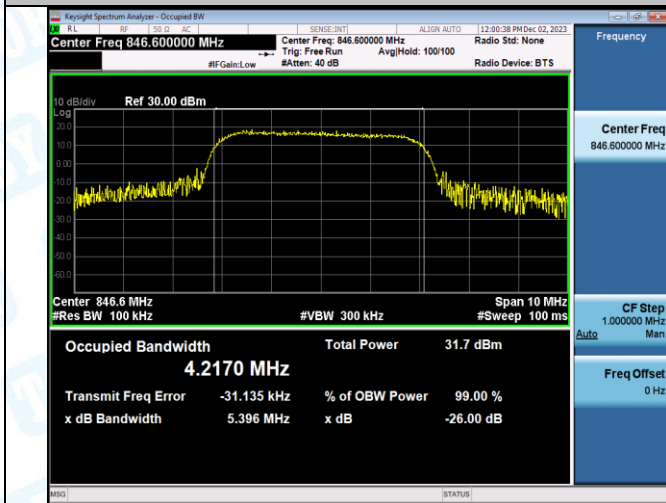

Band5-4182-4-PASS

Band5-4233-4-PASS

Band5-4132-5-PASS

Band5-4182-5-PASS

Band5-4233-5-PASS

4. Band Edge

Test Result

WCDMA					
Band	Channel	Frequency (MHz)	Result (dBm)	Limit(dBm)	Verdict
Band2	9262	1849.89	-24.33	-13	PASS
Band2	9538	1910.00	-25.91	-13	PASS
Band4	1312	1709.87	-22.36	-13	PASS
Band4	1513	1755.13	-23.51	-13	PASS
Band5	4132	823.85	-22.24	-13	PASS
Band5	4233	849.11	-23.16	-13	PASS