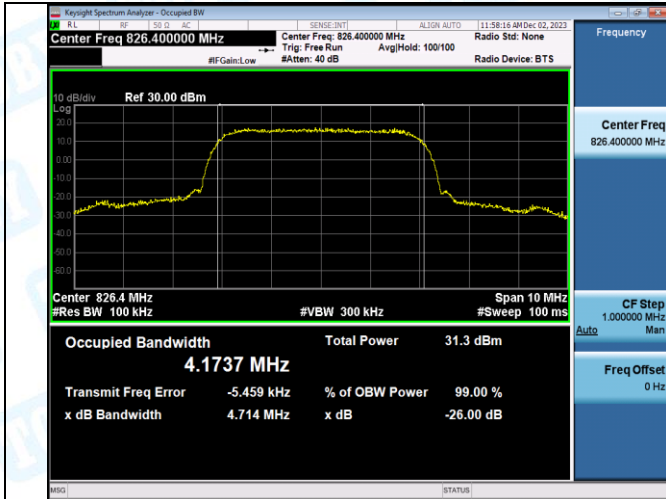

Band5-4132-3-PASS