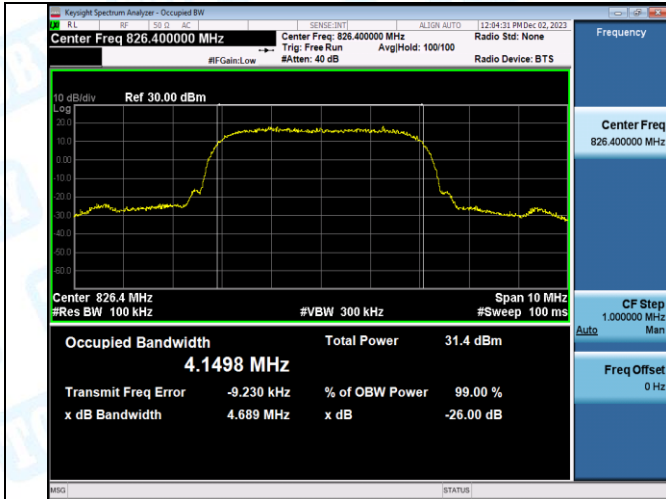

Band5-4182-4-PASS

Band5-4233-4-PASS

Band5-4132-5-PASS

Band5-4182-5-PASS

Band5-4233-5-PASS

4. Band Edge

Test Result

WCDMA					
Band	Channel	Frequency (MHz)	Result (dBm)	Limit(dBm)	Verdict
Band2	9262	1849.89	-24.33	-13	PASS
Band2	9538	1910.00	-25.91	-13	PASS
Band4	1312	1709.87	-22.36	-13	PASS
Band4	1513	1755.13	-23.51	-13	PASS
Band5	4132	823.85	-22.24	-13	PASS
Band5	4233	849.11	-23.16	-13	PASS