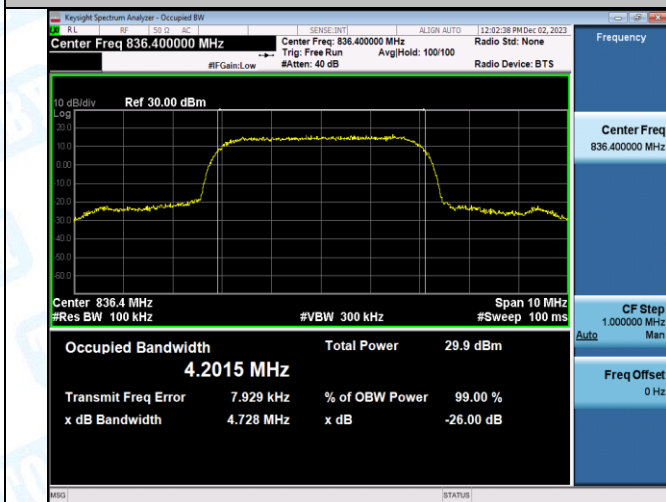

Band5-4182-4-PASS

Band5-4233-4-PASS

Band5-4132-5-PASS

Band5-4182-5-PASS

Band5-4233-5-PASS

4. Band Edge

Test Result

WCDMA					
Band	Channel	Frequency (MHz)	Result (dBm)	Limit(dBm)	Verdict
Band2	9262	1849.89	-24.33	-13	PASS
Band2	9538	1910.00	-25.91	-13	PASS
Band4	1312	1709.87	-22.36	-13	PASS
Band4	1513	1755.13	-23.51	-13	PASS
Band5	4132	823.85	-22.24	-13	PASS
Band5	4233	849.11	-23.16	-13	PASS