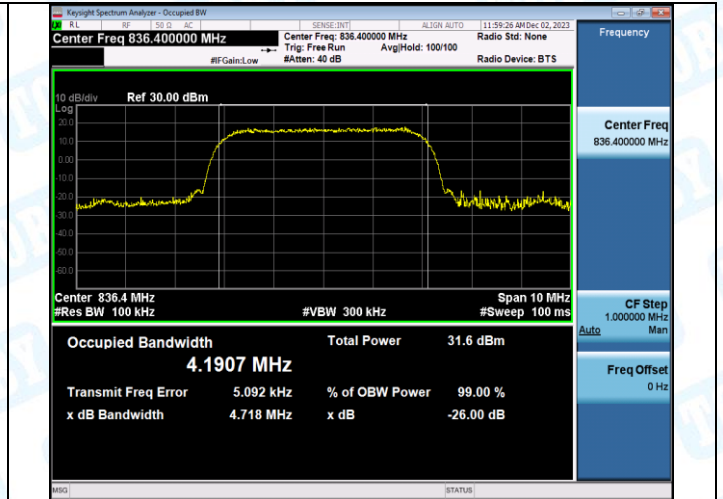

Band5-4182-3-PASS