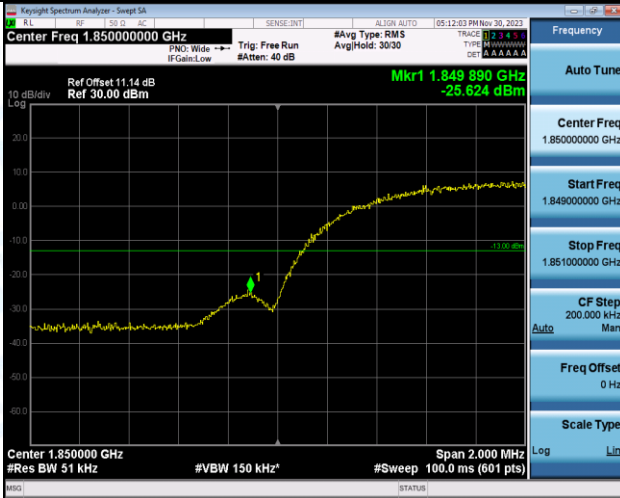

Test Graphs

WCDMA

Band2-9262-PASS