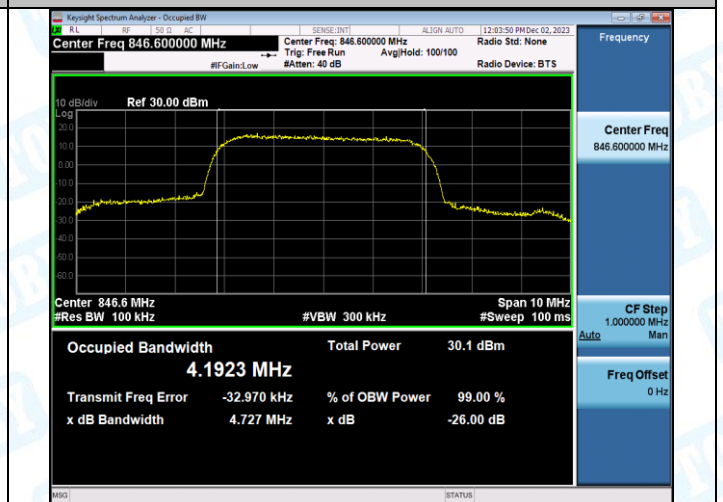

Band5-4182-4-PASS

Band5-4233-4-PASS

Band5-4132-5-PASS

Band5-4182-5-PASS

Band5-4233-5-PASS

4. Band Edge

Test Result

WCDMA					
Band	Channel	Frequency (MHz)	Result (dBm)	Limit(dBm)	Verdict
Band2	9262	1849.89	-24.33	-13	PASS
Band2	9538	1910.00	-25.91	-13	PASS
Band4	1312	1709.87	-22.36	-13	PASS
Band4	1513	1755.13	-23.51	-13	PASS
Band5	4132	823.85	-22.24	-13	PASS
Band5	4233	849.11	-23.16	-13	PASS