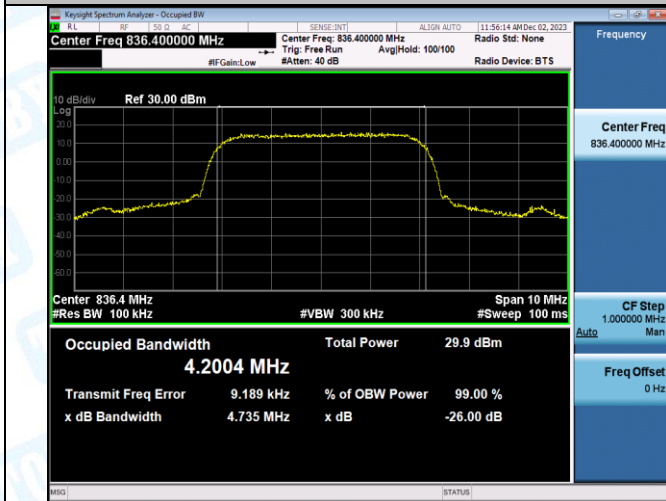

Band5-4182-2-PASS