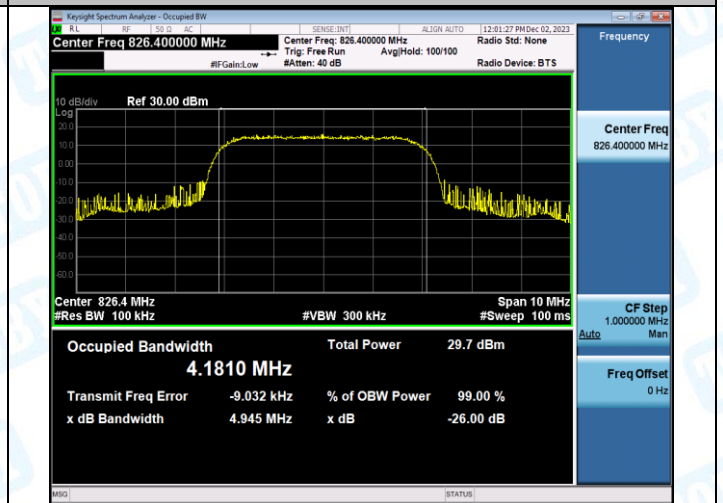

Band5-4182-4-PASS

Band5-4233-4-PASS

Band5-4132-5-PASS

Band5-4182-5-PASS

Band5-4233-5-PASS

4. Band Edge

Test Result

WCDMA					
Band	Channel	Frequency (MHz)	Result (dBm)	Limit(dBm)	Verdict
Band2	9262	1849.89	-24.33	-13	PASS
Band2	9538	1910.00	-25.91	-13	PASS
Band4	1312	1709.87	-22.36	-13	PASS
Band4	1513	1755.13	-23.51	-13	PASS
Band5	4132	823.85	-22.24	-13	PASS
Band5	4233	849.11	-23.16	-13	PASS