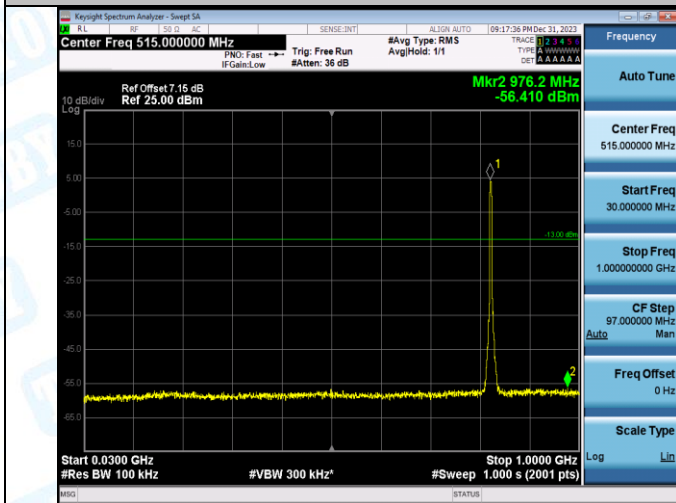

Band5-4132-2-30~1000MHz-PASS

Band5-4132-2-1000~10000MHz-PASS

Band5-4182-2-0.009~0.15MHz-PASS

Band5-4182-2-0.15~30MHz-PASS

Band5-4182-2-30~1000MHz-PASS

Band5-4182-2-1000~10000MHz-PASS

Band5-4233-2-0.009~0.15MHz-PASS

Band5-4233-2-0.15~30MHz-PASS

Band5-4233-2-30~1000MHz-PASS

Band5-4233-2-1000~10000MHz-PASS

Band5-4132-3-0.009~0.15MHz-PASS

Band5-4132-3-0.15~30MHz-PASS

Band5-4132-3-30~1000MHz-PASS

Band5-4132-3-1000~10000MHz-PASS