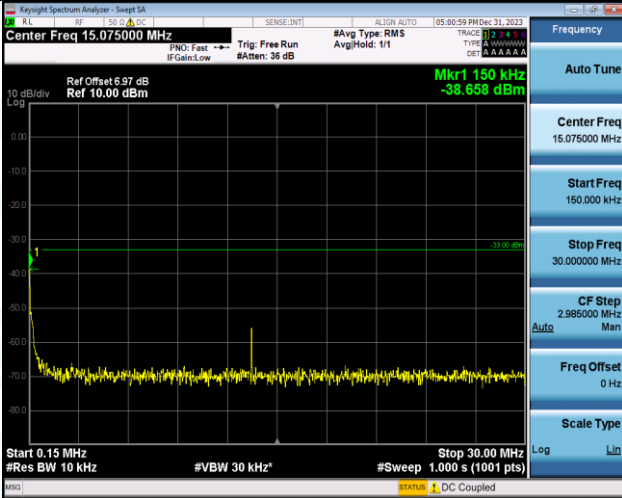

Band5-4182-4-30~1000MHz-PASS

Band5-4182-4-1000~10000MHz-PASS

Band5-4233-4-0.009~0.15MHz-PASS

Band5-4233-4-0.15~30MHz-PASS

Band5-4233-4-30~1000MHz-PASS

Band5-4233-4-1000~10000MHz-PASS

WCDMA_HSUPA

Band2-9400-1-0.15~30MHz-PASS