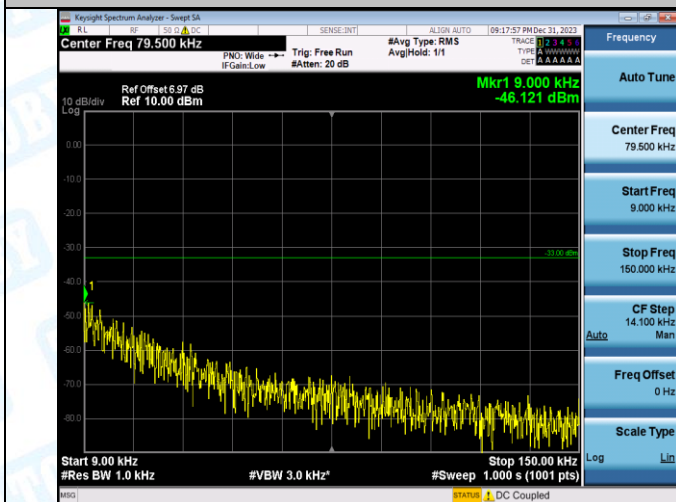

Band5-4132-2-30~1000MHz-PASS

Band5-4132-2-1000~10000MHz-PASS

Band5-4182-2-0.009~0.15MHz-PASS

Band5-4182-2-0.15~30MHz-PASS

Band5-4182-2-30~1000MHz-PASS

Band5-4182-2-1000~10000MHz-PASS

Band5-4233-2-0.009~0.15MHz-PASS

Band5-4233-2-0.15~30MHz-PASS

Band5-4233-2-30~1000MHz-PASS

Band5-4233-2-1000~10000MHz-PASS

Band5-4132-3-0.009~0.15MHz-PASS

Band5-4132-3-0.15~30MHz-PASS

Band5-4132-3-30~1000MHz-PASS

Band5-4132-3-1000~10000MHz-PASS