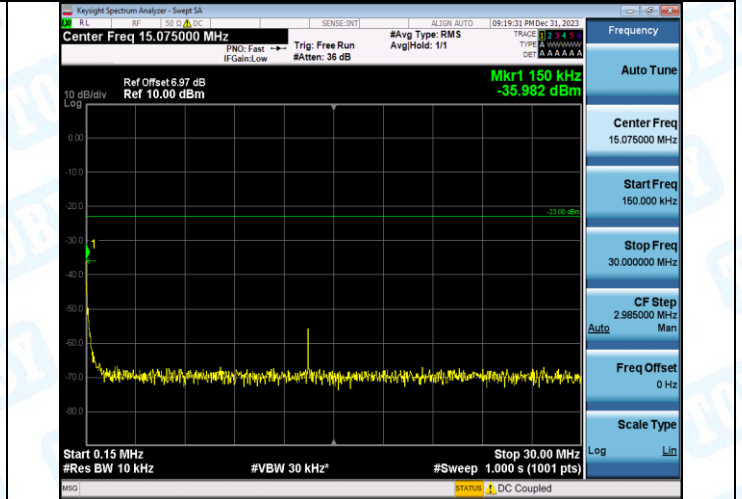

Band5-4233-2-0.15~30MHz-PASS

Band5-4233-2-30~1000MHz-PASS

Band5-4233-2-1000~10000MHz-PASS

Band5-4132-3-0.009~0.15MHz-PASS

Band5-4132-3-0.15~30MHz-PASS

Band5-4132-3-30~1000MHz-PASS

Band5-4132-3-1000~10000MHz-PASS

Band5-4182-3-0.009~0.15MHz-PASS

Band5-4182-3-0.15~30MHz-PASS

Band5-4182-3-30~1000MHz-PASS

Band5-4182-3-1000~10000MHz-PASS

Band5-4233-3-0.009~0.15MHz-PASS

Band5-4233-3-0.15~30MHz-PASS

Band5-4233-3-30~1000MHz-PASS