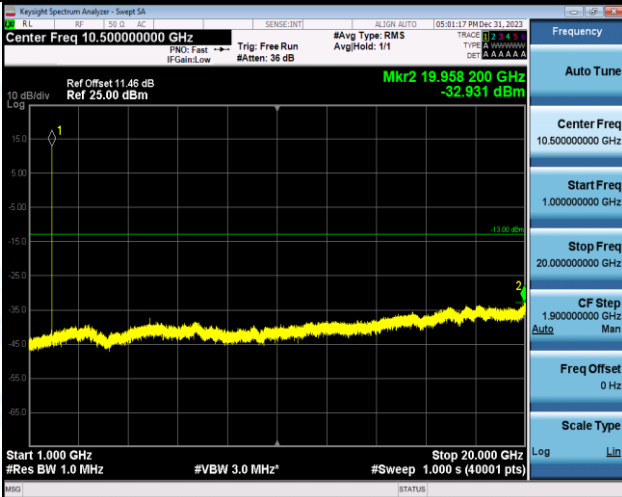

Band5-4182-4-30~1000MHz-PASS

Band5-4182-4-1000~10000MHz-PASS

Band5-4233-4-0.009~0.15MHz-PASS

Band5-4233-4-0.15~30MHz-PASS

Band5-4233-4-30~1000MHz-PASS

Band5-4233-4-1000~10000MHz-PASS

WCDMA_HSUPA

Band2-9400-1-0.15~30MHz-PASS

Band2-9400-1-30~1000MHz-PASS

Band2-9400-1-1000~20000MHz-PASS

Band2-9262-1-0.15~30MHz-PASS

Band2-9262-1-30~1000MHz-PASS

Band2-9262-1-1000~20000MHz-PASS

Band2-9262-1-0.009~0.15MHz-PASS

Band2-9400-1-0.009~0.15MHz-PASS