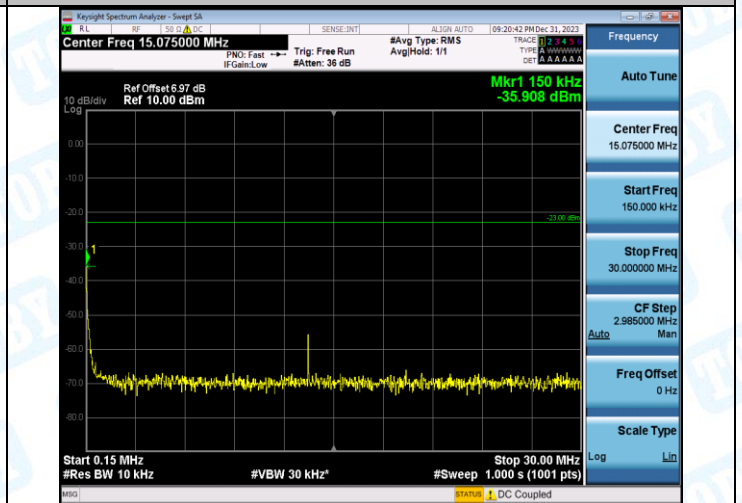

Band5-4182-3-0.009~0.15MHz-PASS

Band5-4182-3-0.15~30MHz-PASS

Band5-4182-3-30~1000MHz-PASS

Band5-4182-3-1000~10000MHz-PASS

Band5-4233-3-0.009~0.15MHz-PASS

Band5-4233-3-0.15~30MHz-PASS

Band5-4233-3-30~1000MHz-PASS