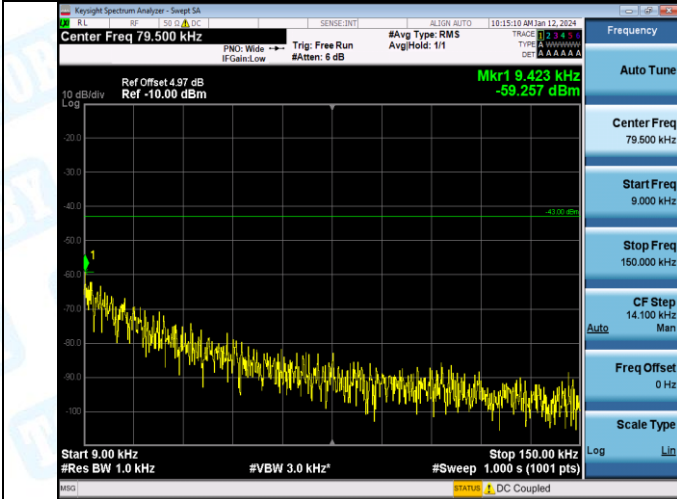

Band2-9400-1-30~1000MHz-PASS

Band2-9400-1-1000~20000MHz-PASS

Band2-9262-1-0.15~30MHz-PASS

Band2-9262-1-30~1000MHz-PASS

Band2-9262-1-1000~20000MHz-PASS

Band2-9262-1-0.009~0.15MHz-PASS

Band2-9400-1-0.009~0.15MHz-PASS

Band2-9538-1-0.009~0.15MHz-PASS

Band2-9538-1-0.15~30MHz-PASS

Band2-9538-1-30~1000MHz-PASS

Band2-9538-1-1000~20000MHz-PASS

Band2-9262-2-0.15~30MHz-PASS

Band2-9262-2-30~1000MHz-PASS