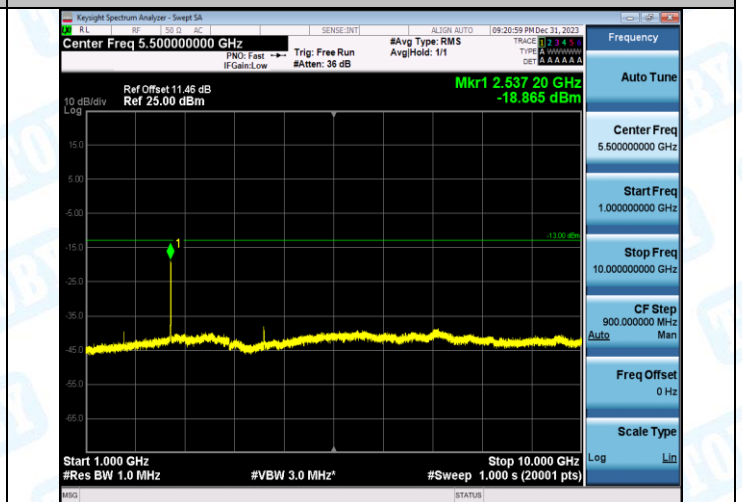

Band5-4182-3-0.009~0.15MHz-PASS

Band5-4182-3-0.15~30MHz-PASS

Band5-4182-3-30~1000MHz-PASS

Band5-4182-3-1000~10000MHz-PASS

Band5-4233-3-0.009~0.15MHz-PASS

Band5-4233-3-0.15~30MHz-PASS

Band5-4233-3-30~1000MHz-PASS

Band5-4233-3-1000~10000MHz-PASS

Band5-4132-4-0.009~0.15MHz-PASS

Band5-4132-4-0.15~30MHz-PASS

Band5-4132-4-30~1000MHz-PASS

Band5-4132-4-1000~10000MHz-PASS

Band5-4182-4-0.009~0.15MHz-PASS

Band5-4182-4-0.15~30MHz-PASS