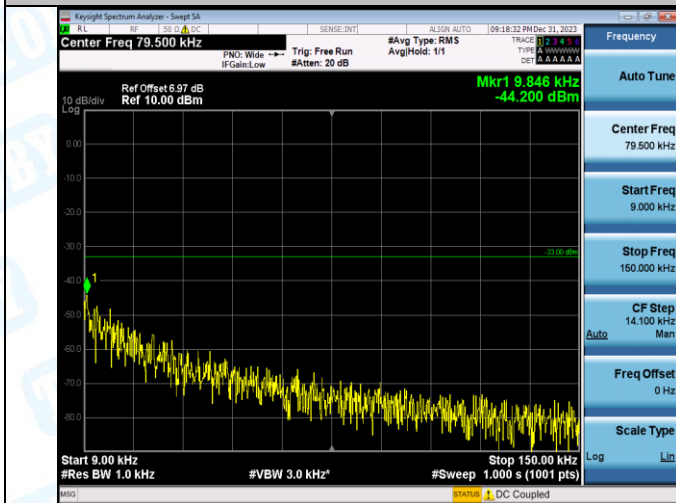

Band5-4132-2-30~1000MHz-PASS

Band5-4132-2-1000~10000MHz-PASS

Band5-4182-2-0.009~0.15MHz-PASS

Band5-4182-2-0.15~30MHz-PASS

Band5-4182-2-30~1000MHz-PASS

Band5-4182-2-1000~10000MHz-PASS

Band5-4233-2-0.009~0.15MHz-PASS

Band5-4233-2-0.15~30MHz-PASS

Band5-4233-2-30~1000MHz-PASS

Band5-4233-2-1000~10000MHz-PASS

Band5-4132-3-0.009~0.15MHz-PASS

Band5-4132-3-0.15~30MHz-PASS

Band5-4132-3-30~1000MHz-PASS

Band5-4132-3-1000~10000MHz-PASS