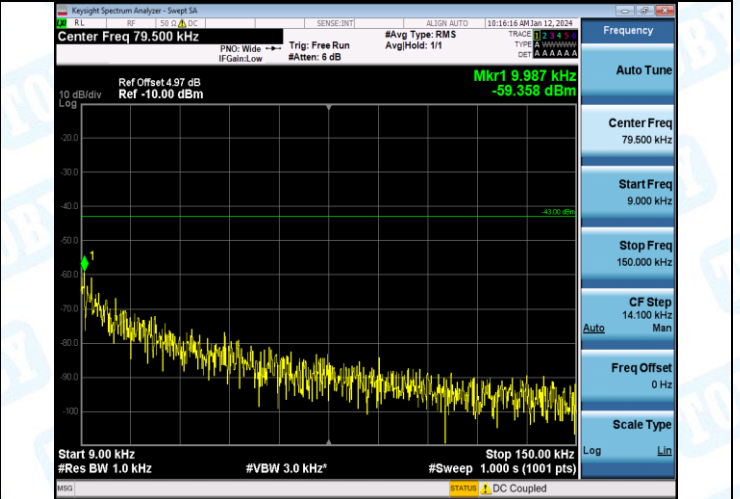

Band2-9400-1-0.009~0.15MHz-PASS