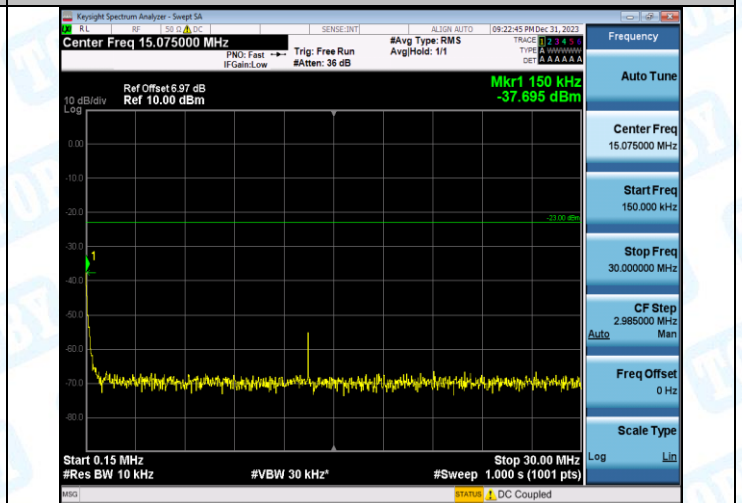

Band5-4182-4-30~1000MHz-PASS

Band5-4182-4-1000~10000MHz-PASS

Band5-4233-4-0.009~0.15MHz-PASS

Band5-4233-4-0.15~30MHz-PASS

Band5-4233-4-30~1000MHz-PASS

Band5-4233-4-1000~10000MHz-PASS

WCDMA_HSUPA

Band2-9400-1-0.15~30MHz-PASS