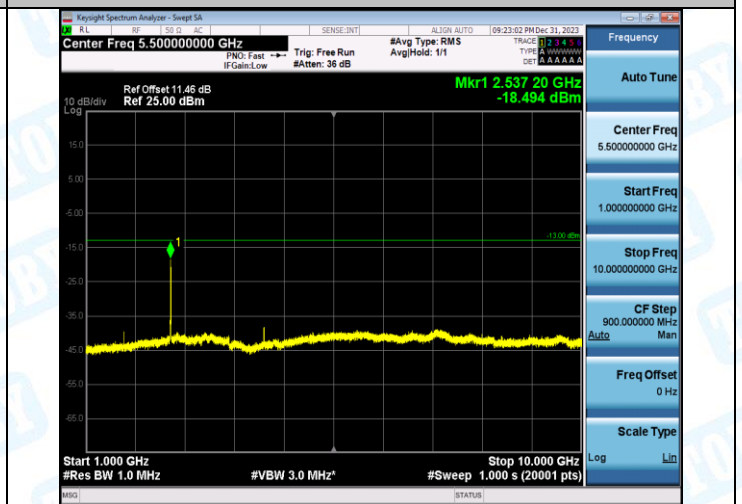

Band5-4182-4-30~1000MHz-PASS

Band5-4182-4-1000~10000MHz-PASS

Band5-4233-4-0.009~0.15MHz-PASS

Band5-4233-4-0.15~30MHz-PASS

Band5-4233-4-30~1000MHz-PASS

Band5-4233-4-1000~10000MHz-PASS

WCDMA_HSUPA

Band2-9400-1-0.15~30MHz-PASS

Band2-9400-1-30~1000MHz-PASS

Band2-9400-1-1000~20000MHz-PASS

Band2-9262-1-0.15~30MHz-PASS

Band2-9262-1-30~1000MHz-PASS

Band2-9262-1-1000~20000MHz-PASS

Band2-9262-1-0.009~0.15MHz-PASS

Band2-9400-1-0.009~0.15MHz-PASS