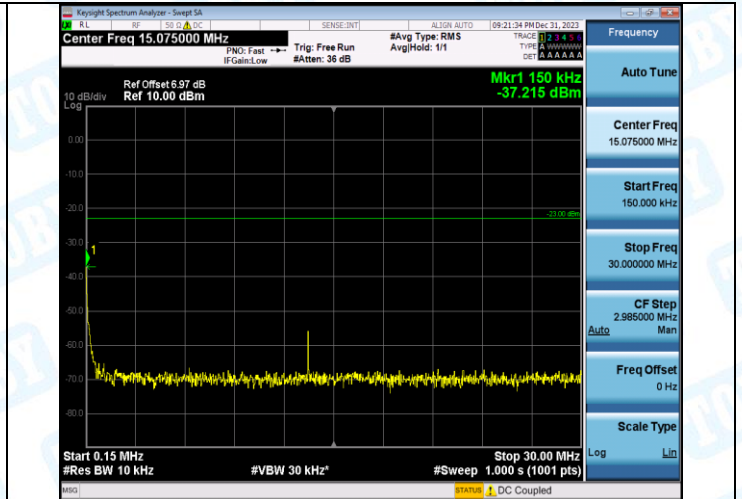

Band5-4233-3-1000~10000MHz-PASS

Band5-4132-4-0.009~0.15MHz-PASS

Band5-4132-4-0.15~30MHz-PASS

Band5-4132-4-30~1000MHz-PASS

Band5-4132-4-1000~10000MHz-PASS

Band5-4182-4-0.009~0.15MHz-PASS

Band5-4182-4-0.15~30MHz-PASS