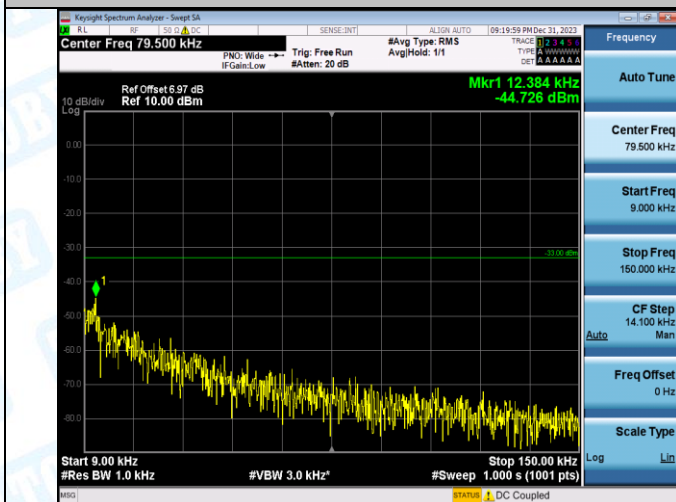

Band5-4182-3-0.009~0.15MHz-PASS