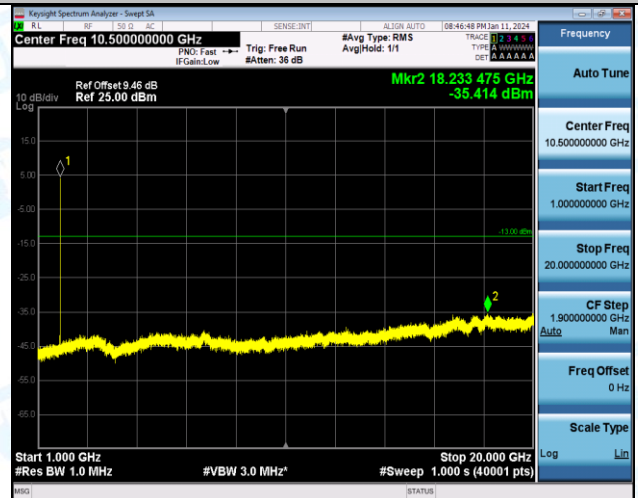

Band2-9400-1-30~1000MHz-PASS

Band2-9400-1-1000~20000MHz-PASS

Band2-9262-1-0.15~30MHz-PASS

Band2-9262-1-30~1000MHz-PASS

Band2-9262-1-1000~20000MHz-PASS

Band2-9262-1-0.009~0.15MHz-PASS

Band2-9400-1-0.009~0.15MHz-PASS

Band2-9538-1-0.009~0.15MHz-PASS

Band2-9538-1-0.15~30MHz-PASS

Band2-9538-1-30~1000MHz-PASS

Band2-9538-1-1000~20000MHz-PASS

Band2-9262-2-0.15~30MHz-PASS

Band2-9262-2-30~1000MHz-PASS