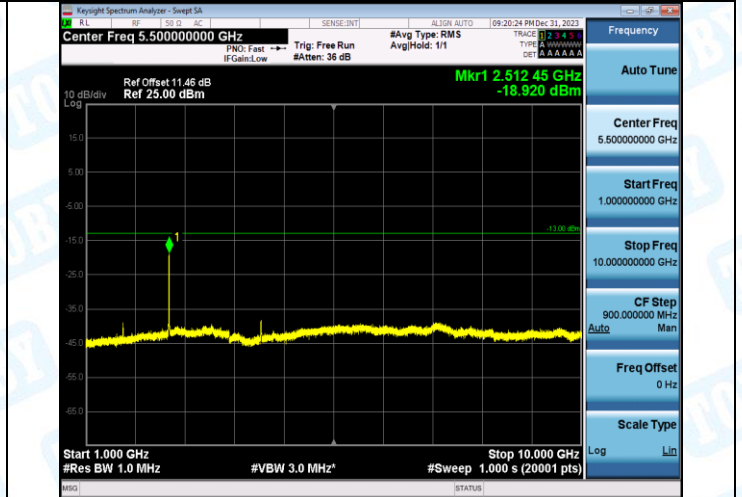

Band5-4182-3-0.009~0.15MHz-PASS

Band5-4182-3-0.15~30MHz-PASS

Band5-4182-3-30~1000MHz-PASS

Band5-4182-3-1000~10000MHz-PASS

Band5-4233-3-0.009~0.15MHz-PASS

Band5-4233-3-0.15~30MHz-PASS

Band5-4233-3-30~1000MHz-PASS

Band5-4233-3-1000~10000MHz-PASS

Band5-4132-4-0.009~0.15MHz-PASS

Band5-4132-4-0.15~30MHz-PASS

Band5-4132-4-30~1000MHz-PASS

Band5-4132-4-1000~10000MHz-PASS

Band5-4182-4-0.009~0.15MHz-PASS

Band5-4182-4-0.15~30MHz-PASS