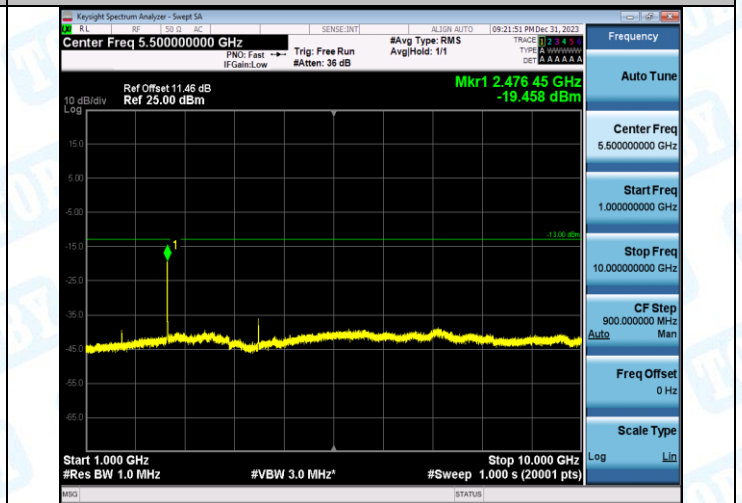

Band5-4233-3-1000~10000MHz-PASS

Band5-4132-4-0.009~0.15MHz-PASS

Band5-4132-4-0.15~30MHz-PASS

Band5-4132-4-30~1000MHz-PASS

Band5-4132-4-1000~10000MHz-PASS

Band5-4182-4-0.009~0.15MHz-PASS

Band5-4182-4-0.15~30MHz-PASS