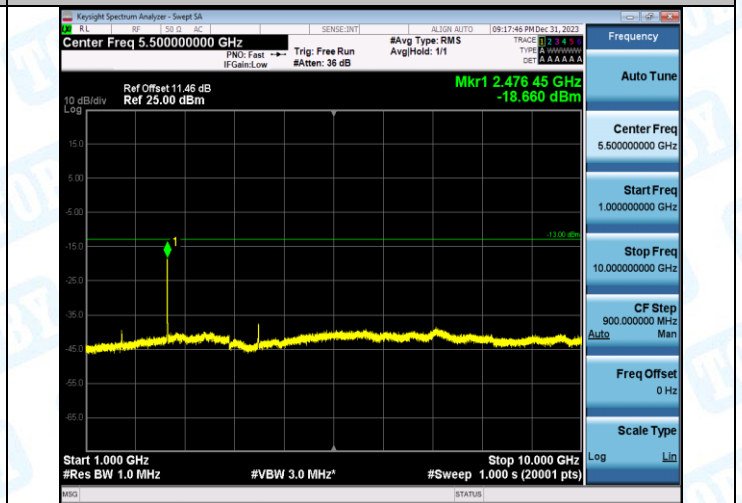

Band5-4132-2-30~1000MHz-PASS

Band5-4132-2-1000~10000MHz-PASS

Band5-4182-2-0.009~0.15MHz-PASS

Band5-4182-2-0.15~30MHz-PASS

Band5-4182-2-30~1000MHz-PASS

Band5-4182-2-1000~10000MHz-PASS

Band5-4233-2-0.009~0.15MHz-PASS

Band5-4233-2-0.15~30MHz-PASS

Band5-4233-2-30~1000MHz-PASS

Band5-4233-2-1000~10000MHz-PASS

Band5-4132-3-0.009~0.15MHz-PASS

Band5-4132-3-0.15~30MHz-PASS

Band5-4132-3-30~1000MHz-PASS

Band5-4132-3-1000~10000MHz-PASS