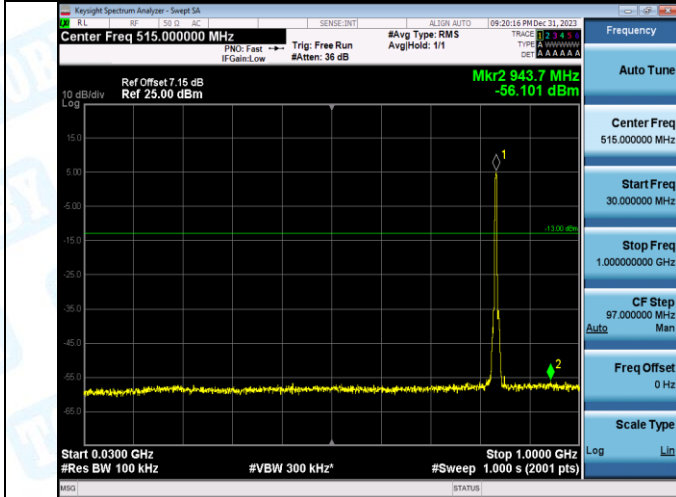

Band5-4182-3-0.009~0.15MHz-PASS

Band5-4182-3-0.15~30MHz-PASS

Band5-4182-3-30~1000MHz-PASS

Band5-4182-3-1000~10000MHz-PASS

Band5-4233-3-0.009~0.15MHz-PASS

Band5-4233-3-0.15~30MHz-PASS

Band5-4233-3-30~1000MHz-PASS