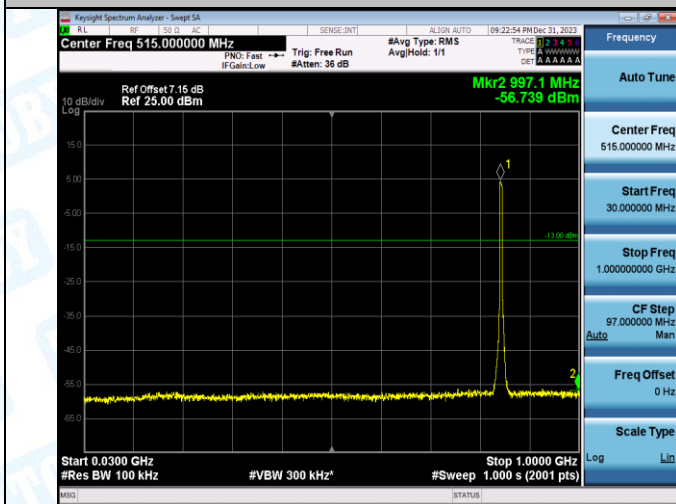

Band5-4182-4-30~1000MHz-PASS

Band5-4182-4-1000~10000MHz-PASS

Band5-4233-4-0.009~0.15MHz-PASS

Band5-4233-4-0.15~30MHz-PASS

Band5-4233-4-30~1000MHz-PASS

Band5-4233-4-1000~10000MHz-PASS

WCDMA_HSUPA

Band2-9400-1-0.15~30MHz-PASS