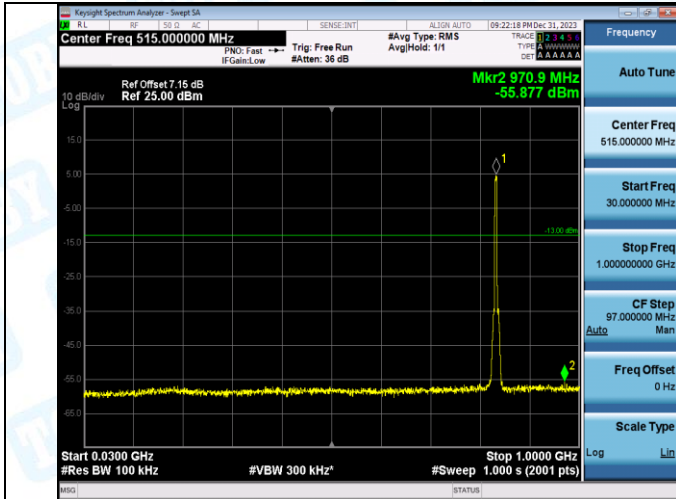

Band5-4182-4-30~1000MHz-PASS