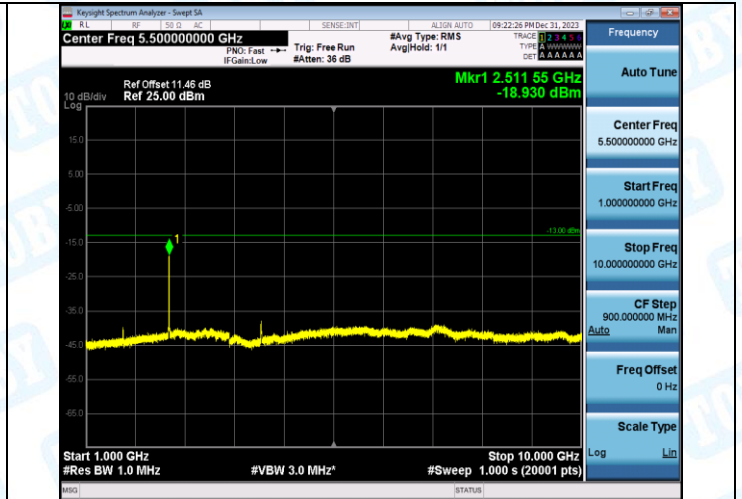

Band5-4182-4-1000~10000MHz-PASS