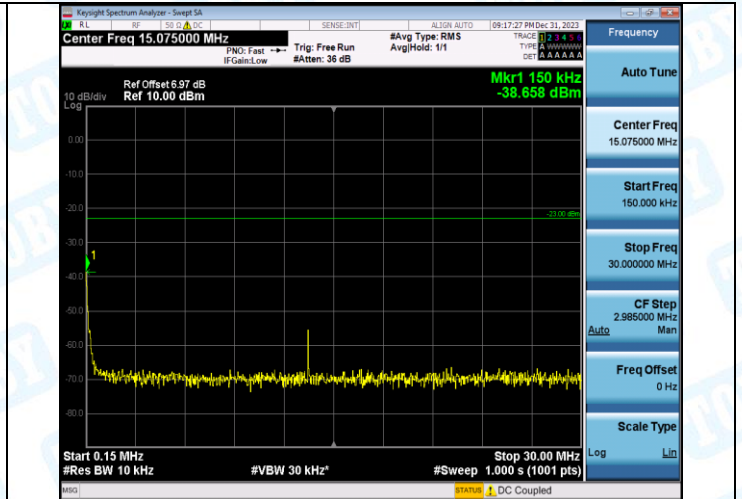

Band5-4132-2-30~1000MHz-PASS

Band5-4132-2-1000~10000MHz-PASS

Band5-4182-2-0.009~0.15MHz-PASS

Band5-4182-2-0.15~30MHz-PASS

Band5-4182-2-30~1000MHz-PASS

Band5-4182-2-1000~10000MHz-PASS

Band5-4233-2-0.009~0.15MHz-PASS

Band5-4233-2-0.15~30MHz-PASS

Band5-4233-2-30~1000MHz-PASS

Band5-4233-2-1000~10000MHz-PASS

Band5-4132-3-0.009~0.15MHz-PASS

Band5-4132-3-0.15~30MHz-PASS

Band5-4132-3-30~1000MHz-PASS

Band5-4132-3-1000~10000MHz-PASS