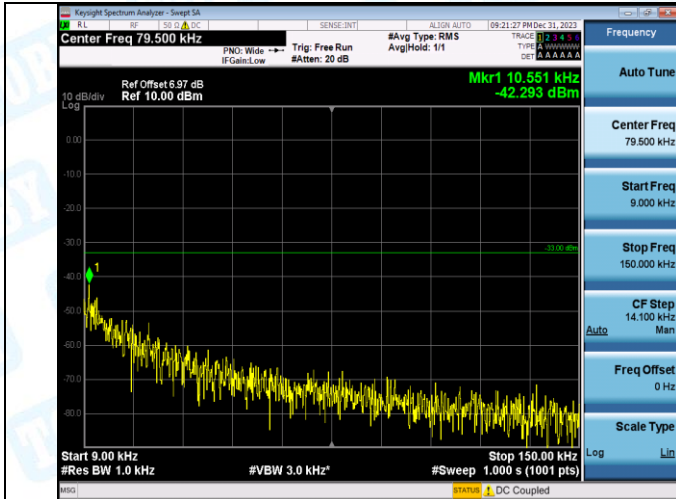

Band5-4132-4-0.009~0.15MHz-PASS