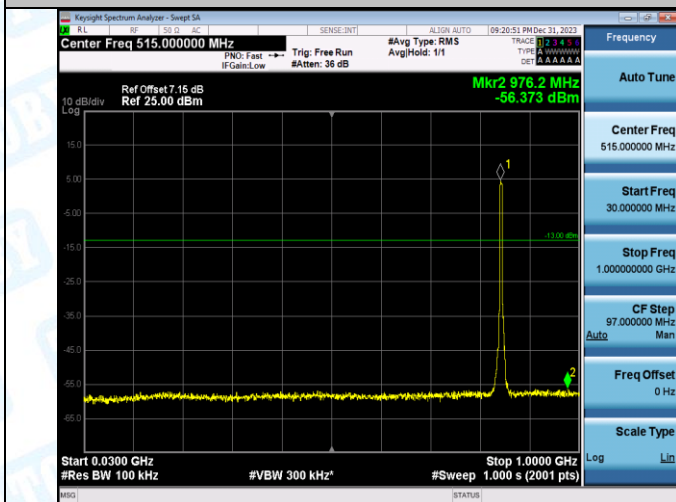

Band5-4233-3-30~1000MHz-PASS