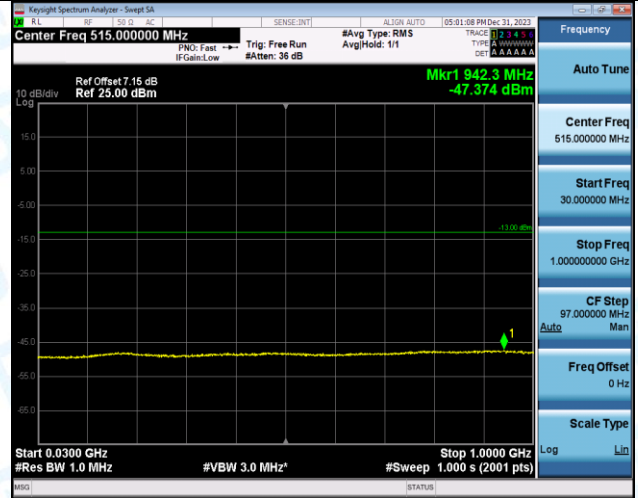

Band5-4182-4-30~1000MHz-PASS

Band5-4182-4-1000~10000MHz-PASS

Band5-4233-4-0.009~0.15MHz-PASS

Band5-4233-4-0.15~30MHz-PASS

Band5-4233-4-30~1000MHz-PASS

Band5-4233-4-1000~10000MHz-PASS

WCDMA_HSUPA

Band2-9400-1-0.15~30MHz-PASS

Band2-9400-1-30~1000MHz-PASS

Band2-9400-1-1000~20000MHz-PASS

Band2-9262-1-0.15~30MHz-PASS

Band2-9262-1-30~1000MHz-PASS

Band2-9262-1-1000~20000MHz-PASS

Band2-9262-1-0.009~0.15MHz-PASS

Band2-9400-1-0.009~0.15MHz-PASS