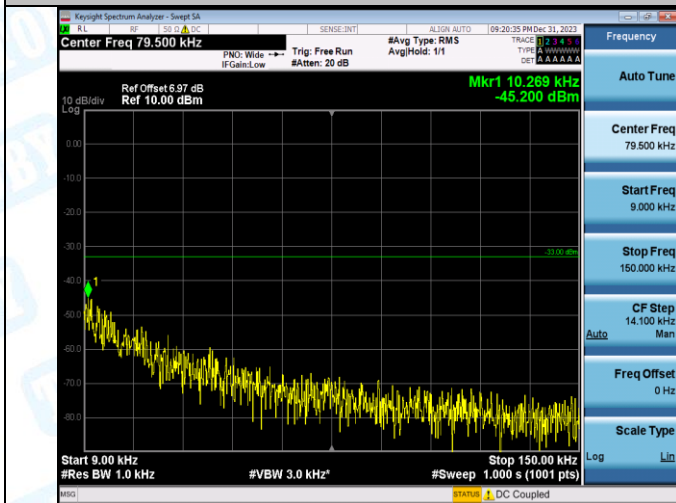

Band5-4182-3-0.009~0.15MHz-PASS

Band5-4182-3-0.15~30MHz-PASS

Band5-4182-3-30~1000MHz-PASS

Band5-4182-3-1000~10000MHz-PASS

Band5-4233-3-0.009~0.15MHz-PASS

Band5-4233-3-0.15~30MHz-PASS

Band5-4233-3-30~1000MHz-PASS