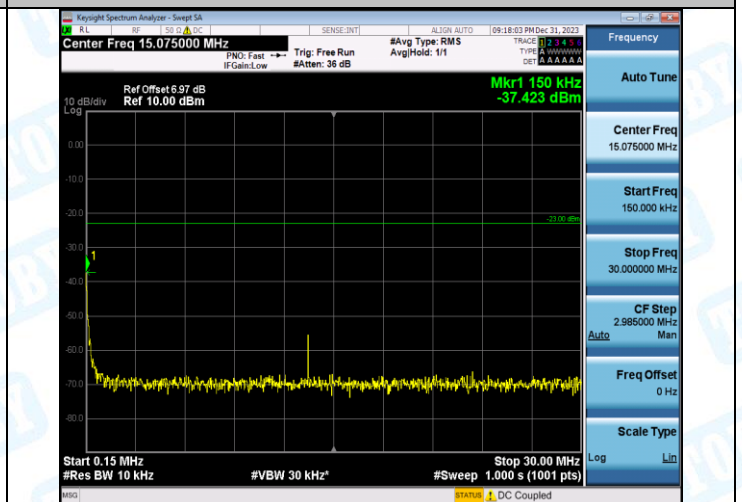

Band5-4132-2-30~1000MHz-PASS

Band5-4132-2-1000~10000MHz-PASS

Band5-4182-2-0.009~0.15MHz-PASS

Band5-4182-2-0.15~30MHz-PASS

Band5-4182-2-30~1000MHz-PASS

Band5-4182-2-1000~10000MHz-PASS

Band5-4233-2-0.009~0.15MHz-PASS

Band5-4233-2-0.15~30MHz-PASS

Band5-4233-2-30~1000MHz-PASS

Band5-4233-2-1000~10000MHz-PASS

Band5-4132-3-0.009~0.15MHz-PASS

Band5-4132-3-0.15~30MHz-PASS

Band5-4132-3-30~1000MHz-PASS

Band5-4132-3-1000~10000MHz-PASS