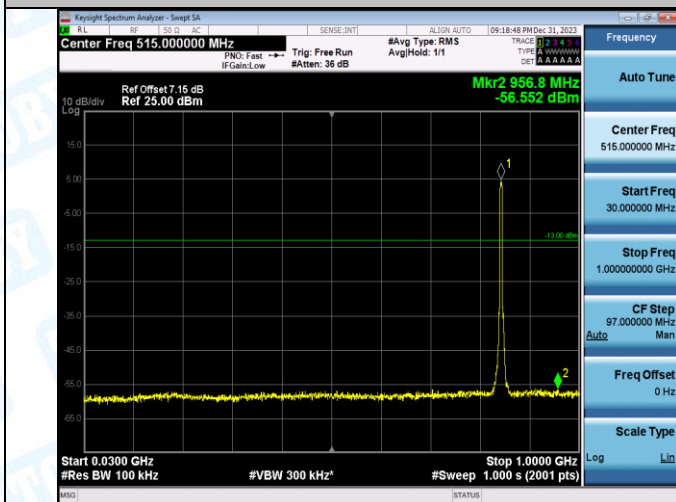

Band5-4132-2-30~1000MHz-PASS

Band5-4132-2-1000~10000MHz-PASS

Band5-4182-2-0.009~0.15MHz-PASS

Band5-4182-2-0.15~30MHz-PASS

Band5-4182-2-30~1000MHz-PASS

Band5-4182-2-1000~10000MHz-PASS

Band5-4233-2-0.009~0.15MHz-PASS

Band5-4233-2-0.15~30MHz-PASS

Band5-4233-2-30~1000MHz-PASS

Band5-4233-2-1000~10000MHz-PASS

Band5-4132-3-0.009~0.15MHz-PASS

Band5-4132-3-0.15~30MHz-PASS

Band5-4132-3-30~1000MHz-PASS

Band5-4132-3-1000~10000MHz-PASS