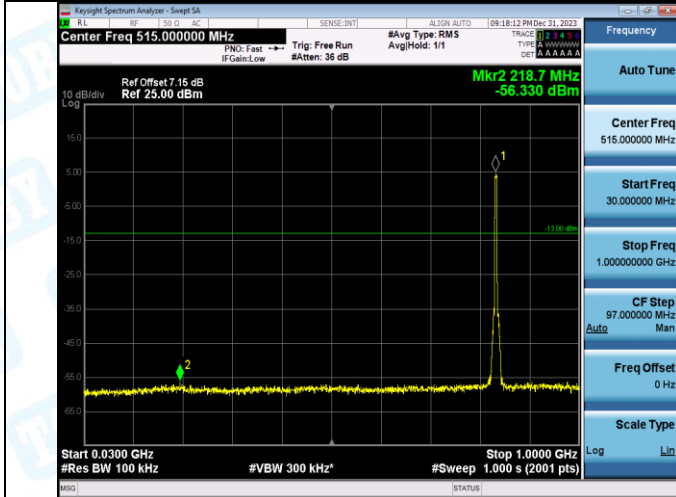

Band5-4132-2-30~1000MHz-PASS

Band5-4132-2-1000~10000MHz-PASS

Band5-4182-2-0.009~0.15MHz-PASS

Band5-4182-2-0.15~30MHz-PASS

Band5-4182-2-30~1000MHz-PASS

Band5-4182-2-1000~10000MHz-PASS

Band5-4233-2-0.009~0.15MHz-PASS

Band5-4233-2-0.15~30MHz-PASS

Band5-4233-2-30~1000MHz-PASS

Band5-4233-2-1000~10000MHz-PASS

Band5-4132-3-0.009~0.15MHz-PASS

Band5-4132-3-0.15~30MHz-PASS

Band5-4132-3-30~1000MHz-PASS

Band5-4132-3-1000~10000MHz-PASS