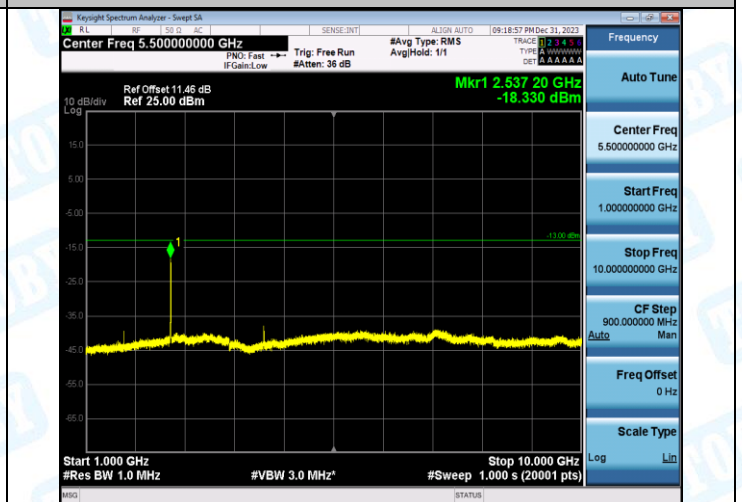

Band5-4233-2-0.15~30MHz-PASS

Band5-4233-2-30~1000MHz-PASS

Band5-4233-2-1000~10000MHz-PASS

Band5-4132-3-0.009~0.15MHz-PASS

Band5-4132-3-0.15~30MHz-PASS

Band5-4132-3-30~1000MHz-PASS

Band5-4132-3-1000~10000MHz-PASS

Band5-4182-3-0.009~0.15MHz-PASS

Band5-4182-3-0.15~30MHz-PASS

Band5-4182-3-30~1000MHz-PASS

Band5-4182-3-1000~10000MHz-PASS

Band5-4233-3-0.009~0.15MHz-PASS

Band5-4233-3-0.15~30MHz-PASS

Band5-4233-3-30~1000MHz-PASS