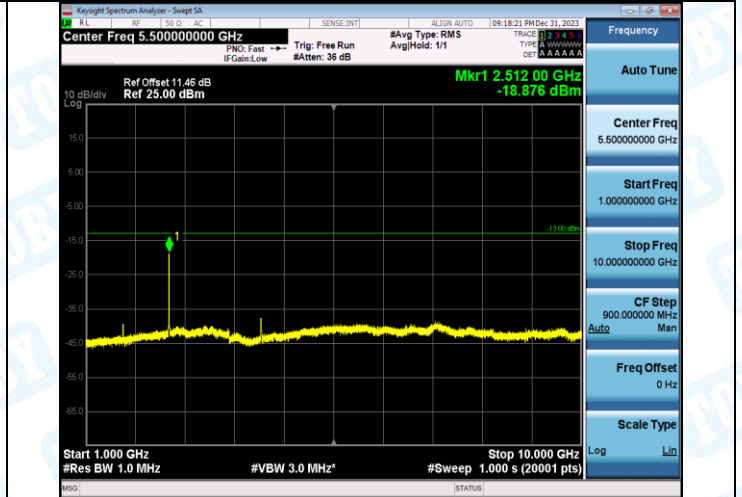

Band5-4132-2-30~1000MHz-PASS

Band5-4132-2-1000~10000MHz-PASS

Band5-4182-2-0.009~0.15MHz-PASS

Band5-4182-2-0.15~30MHz-PASS

Band5-4182-2-30~1000MHz-PASS

Band5-4182-2-1000~10000MHz-PASS

Band5-4233-2-0.009~0.15MHz-PASS

Band5-4233-2-0.15~30MHz-PASS

Band5-4233-2-30~1000MHz-PASS

Band5-4233-2-1000~10000MHz-PASS

Band5-4132-3-0.009~0.15MHz-PASS

Band5-4132-3-0.15~30MHz-PASS

Band5-4132-3-30~1000MHz-PASS

Band5-4132-3-1000~10000MHz-PASS