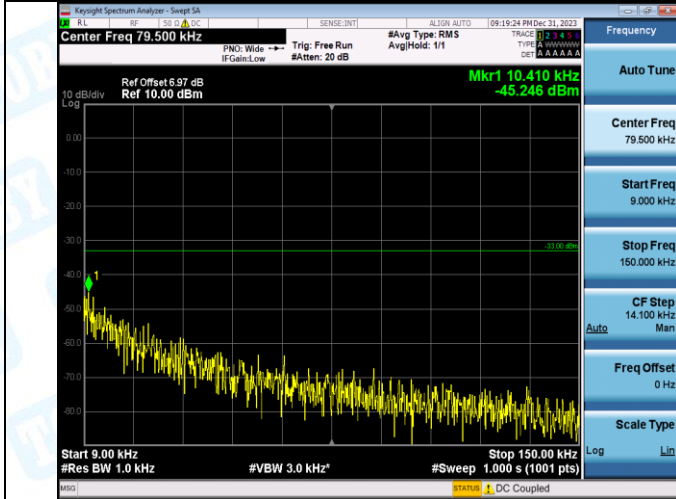

Band5-4233-2-0.15~30MHz-PASS

Band5-4233-2-30~1000MHz-PASS

Band5-4233-2-1000~10000MHz-PASS

Band5-4132-3-0.009~0.15MHz-PASS

Band5-4132-3-0.15~30MHz-PASS

Band5-4132-3-30~1000MHz-PASS

Band5-4132-3-1000~10000MHz-PASS