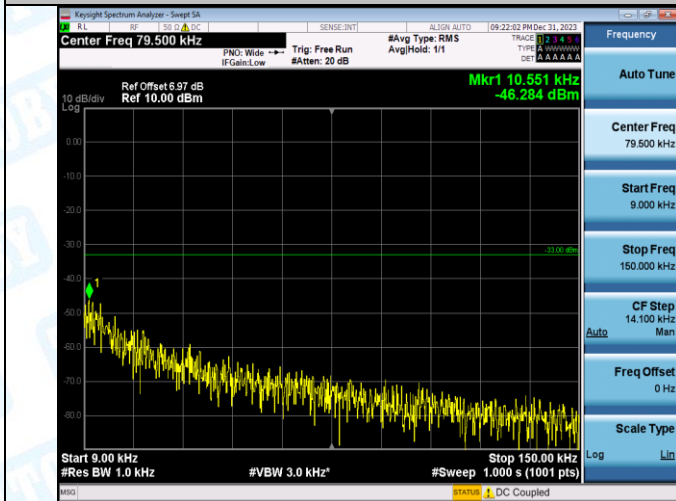

Band5-4233-3-1000~10000MHz-PASS

Band5-4132-4-0.009~0.15MHz-PASS

Band5-4132-4-0.15~30MHz-PASS

Band5-4132-4-30~1000MHz-PASS

Band5-4132-4-1000~10000MHz-PASS

Band5-4182-4-0.009~0.15MHz-PASS

Band5-4182-4-0.15~30MHz-PASS