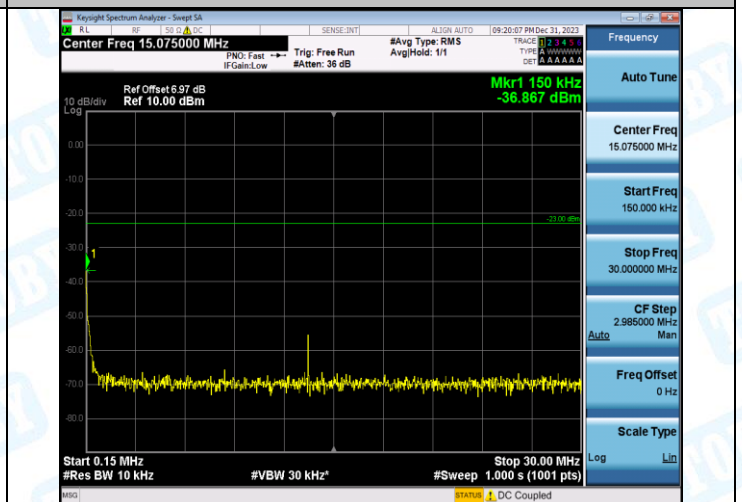

Band5-4182-3-0.15~30MHz-PASS