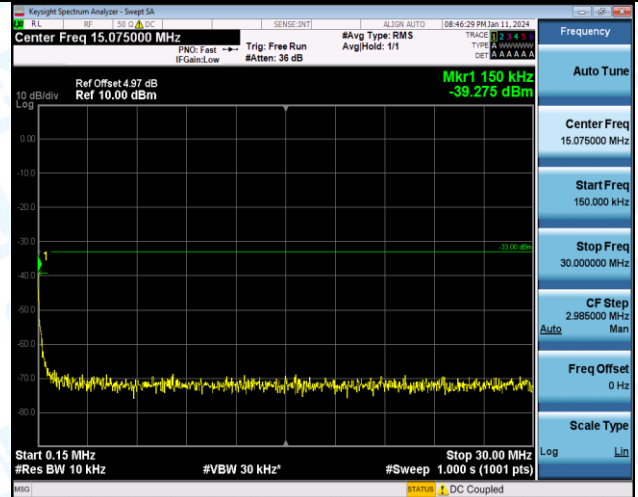

Band2-9262-1-0.15~30MHz-PASS