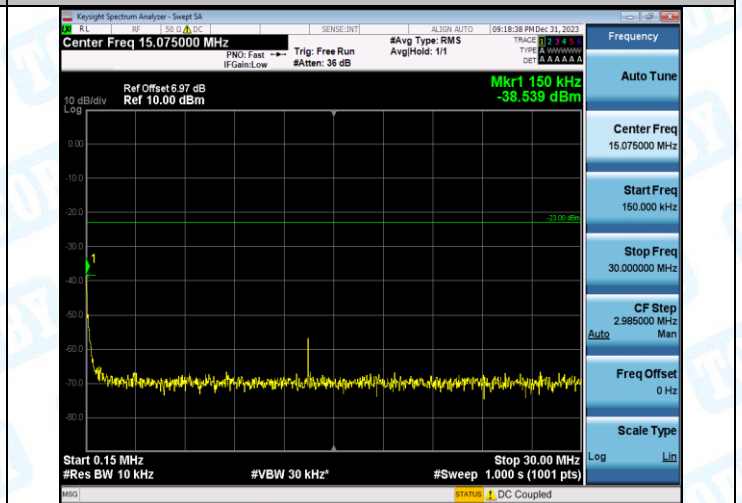

Band5-4132-2-30~1000MHz-PASS

Band5-4132-2-1000~10000MHz-PASS

Band5-4182-2-0.009~0.15MHz-PASS

Band5-4182-2-0.15~30MHz-PASS

Band5-4182-2-30~1000MHz-PASS

Band5-4182-2-1000~10000MHz-PASS

Band5-4233-2-0.009~0.15MHz-PASS

Band5-4233-2-0.15~30MHz-PASS

Band5-4233-2-30~1000MHz-PASS

Band5-4233-2-1000~10000MHz-PASS

Band5-4132-3-0.009~0.15MHz-PASS

Band5-4132-3-0.15~30MHz-PASS

Band5-4132-3-30~1000MHz-PASS

Band5-4132-3-1000~10000MHz-PASS