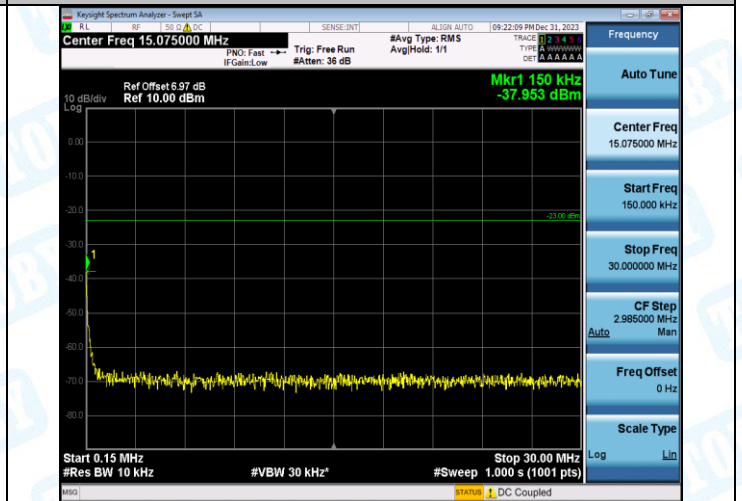

Band5-4182-4-0.15~30MHz-PASS