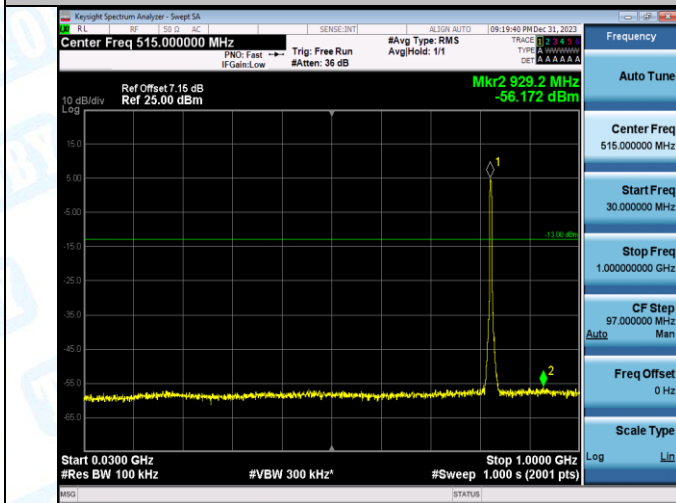

Band5-4233-2-0.15~30MHz-PASS

Band5-4233-2-30~1000MHz-PASS

Band5-4233-2-1000~10000MHz-PASS

Band5-4132-3-0.009~0.15MHz-PASS

Band5-4132-3-0.15~30MHz-PASS

Band5-4132-3-30~1000MHz-PASS

Band5-4132-3-1000~10000MHz-PASS