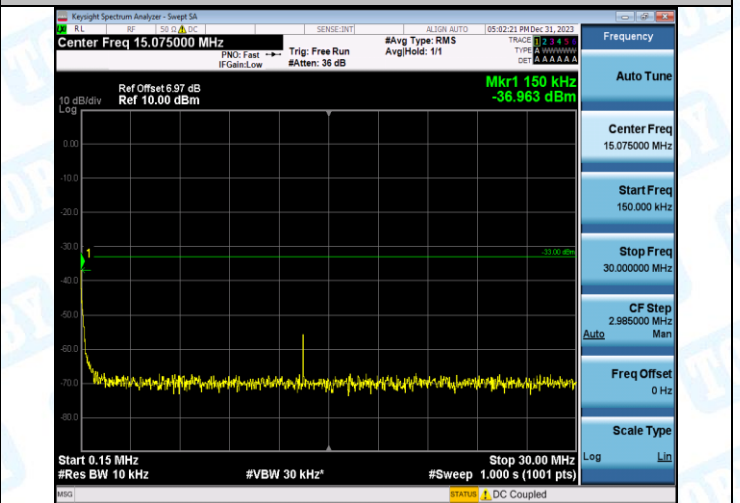

Band2-9538-1-0.15~30MHz-PASS