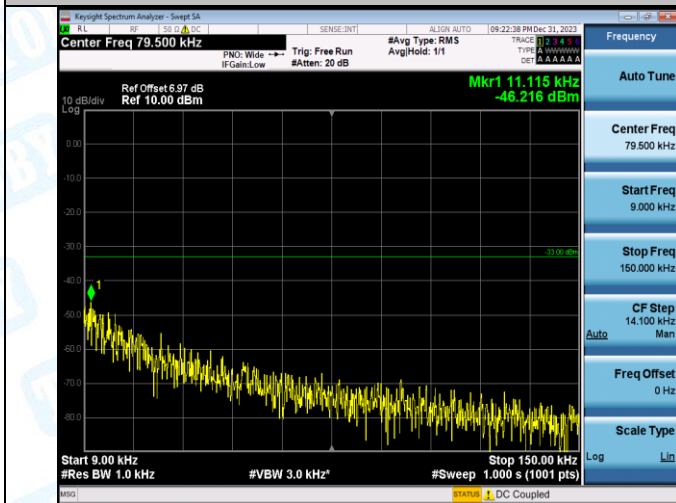

Band5-4182-4-30~1000MHz-PASS

Band5-4182-4-1000~10000MHz-PASS

Band5-4233-4-0.009~0.15MHz-PASS

Band5-4233-4-0.15~30MHz-PASS

Band5-4233-4-30~1000MHz-PASS

Band5-4233-4-1000~10000MHz-PASS

WCDMA_HSUPA

Band2-9400-1-0.15~30MHz-PASS