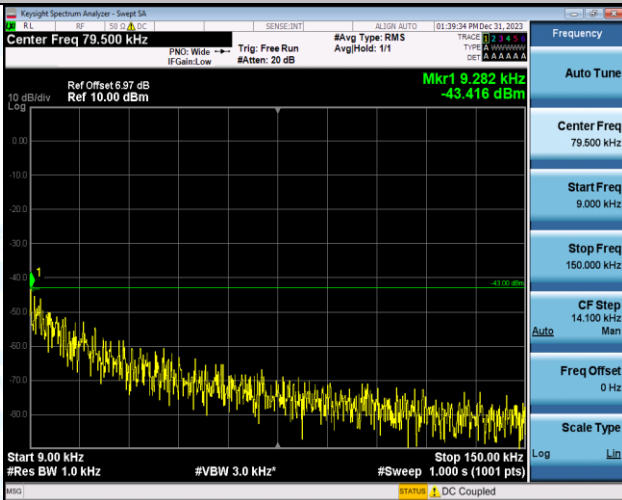

Band2-9400-1-0.009~0.15MHz-PASS