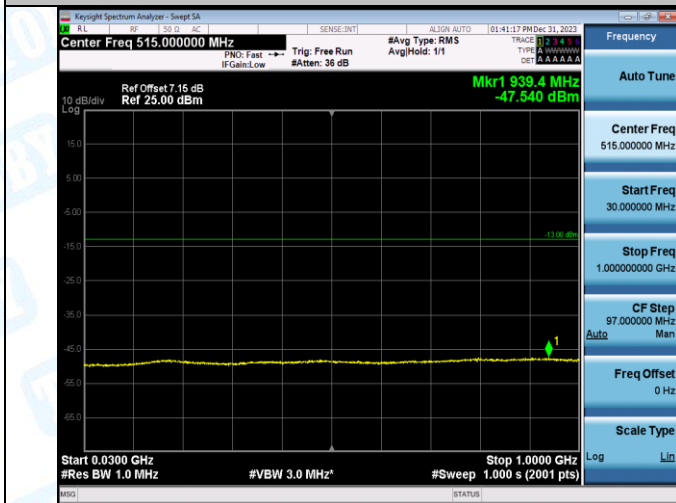

Band2-9538-1-0.15~30MHz-PASS

Band2-9538-1-30~1000MHz-PASS

Band2-9538-1-1000~20000MHz-PASS

Band2-9262-2-0.009~0.15MHz-PASS

Band2-9262-2-0.15~30MHz-PASS

Band2-9262-2-30~1000MHz-PASS

Band2-9262-2-1000~20000MHz-PASS