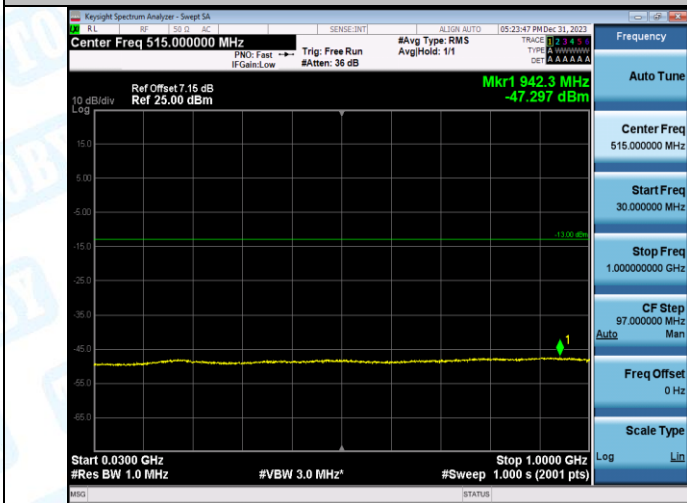

Band4-1312-30~1000MHz-PASS