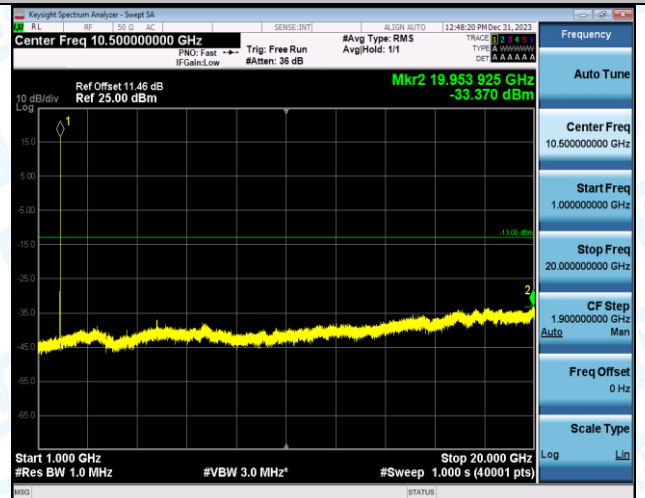

WCDMA

Band2-9262-0.009~0.15MHz-PASS

Band2-9262-0.15~30MHz-PASS

Band2-9262-30~1000MHz-PASS

Band2-9262-1000~20000MHz-PASS

Band2-9400-0.009~0.15MHz-PASS

Band2-9400-0.15~30MHz-PASS

Band2-9400-30~1000MHz-PASS

Band2-9400-1000~20000MHz-PASS

Band2-9538-0.009~0.15MHz-PASS

Band2-9538-0.15~30MHz-PASS

Band2-9538-30~1000MHz-PASS

Band2-9538-1000~20000MHz-PASS

Band4-1312-0.009~0.15MHz-PASS

Band4-1312-0.15~30MHz-PASS

Band4-1312-30~1000MHz-PASS