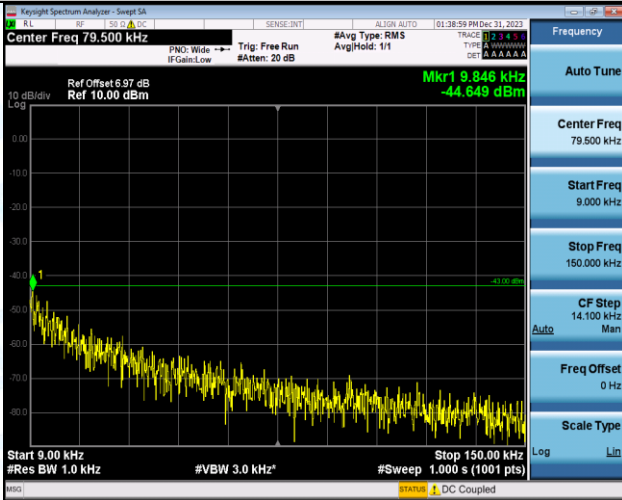

Band5-4182-1000~10000MHz-PASS

Band5-4233-0.009-0.15MHz-PASS

Band5-4233-0.15-30MHz-PASS

Band5-4233-30-1000MHz-PASS

Band5-4233-1000-10000MHz-PASS

WCDMA_HSDPA

Band2-9262-1-0.009~0.15MHz-PASS

Band2-9262-1-0.15~30MHz-PASS