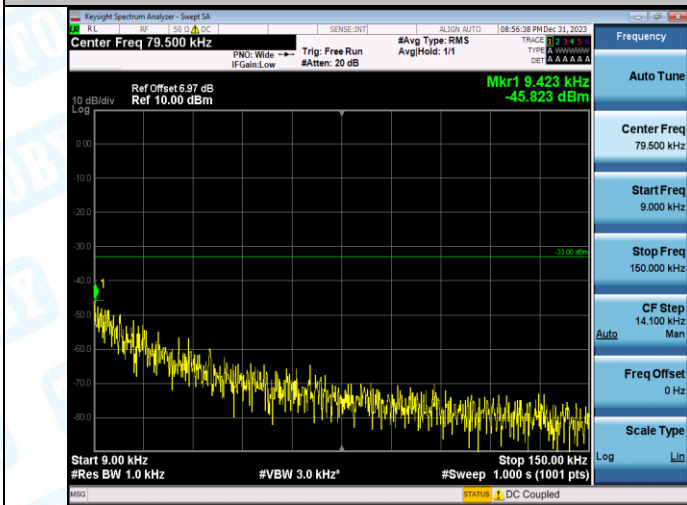

Band5-4233-0.009-0.15MHz-PASS