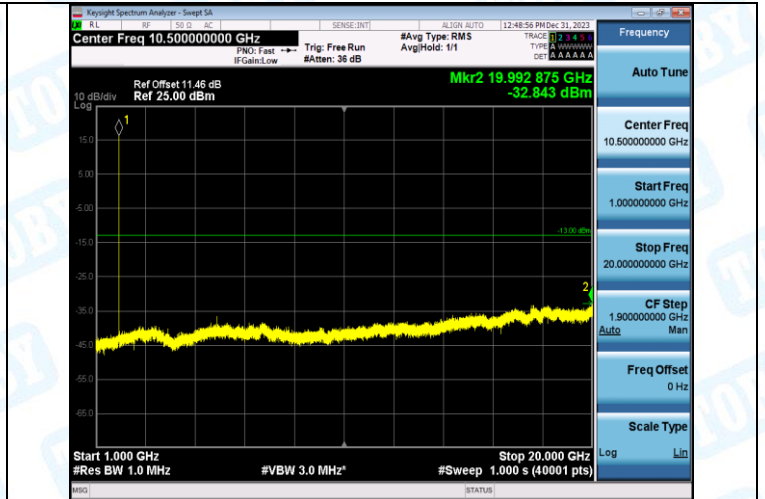

WCDMA

Band2-9262-0.009~0.15MHz-PASS

Band2-9262-0.15~30MHz-PASS

Band2-9262-30~1000MHz-PASS

Band2-9262-1000~20000MHz-PASS

Band2-9400-0.009~0.15MHz-PASS

Band2-9400-0.15~30MHz-PASS

Band2-9400-30~1000MHz-PASS

Band2-9400-1000~20000MHz-PASS

Band2-9538-0.009~0.15MHz-PASS

Band2-9538-0.15~30MHz-PASS

Band2-9538-30~1000MHz-PASS

Band2-9538-1000~20000MHz-PASS

Band4-1312-0.009~0.15MHz-PASS

Band4-1312-0.15~30MHz-PASS

Band4-1312-30~1000MHz-PASS