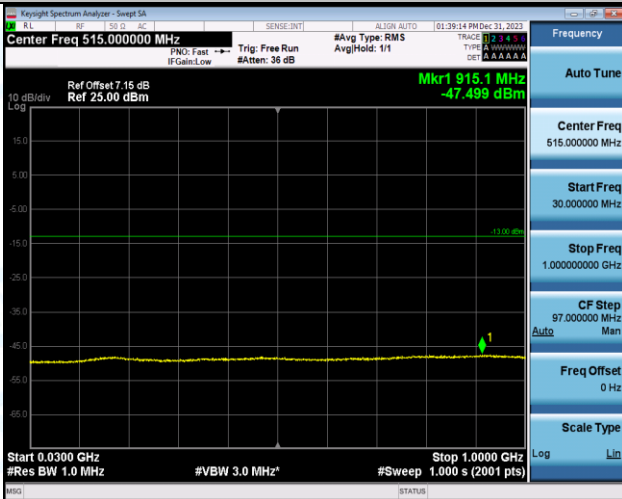

Band2-9262-1-30~1000MHz-PASS