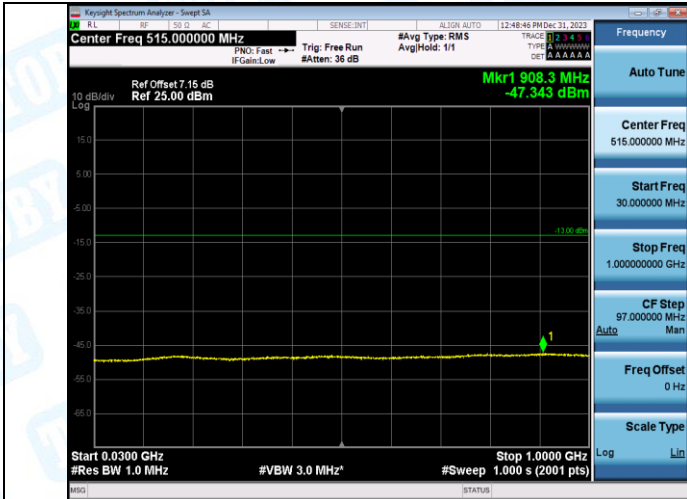

Band2-9400-30~1000MHz-PASS