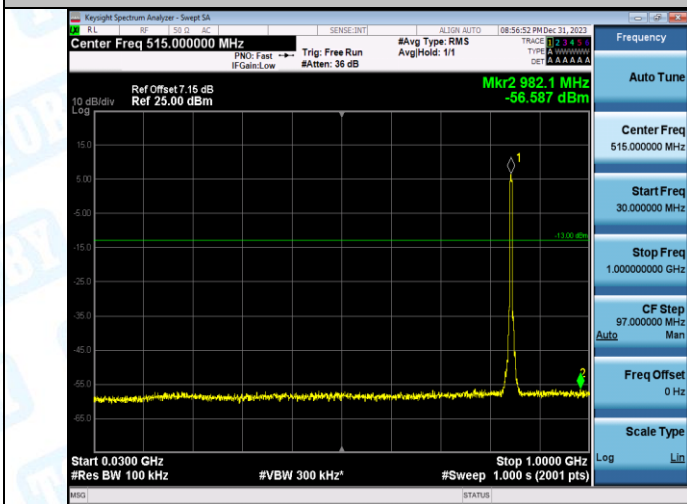

Band5-4182-1000~10000MHz-PASS

Band5-4233-0.009-0.15MHz-PASS

Band5-4233-0.15-30MHz-PASS

Band5-4233-30-1000MHz-PASS

Band5-4233-1000-10000MHz-PASS

WCDMA_HSDPA

Band2-9262-1-0.009~0.15MHz-PASS

Band2-9262-1-0.15~30MHz-PASS