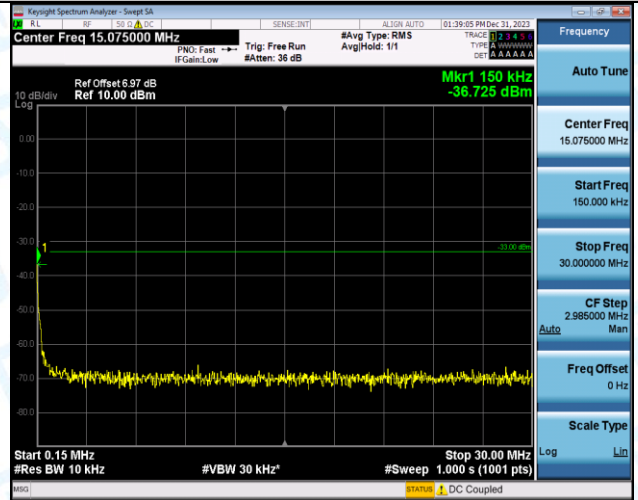

Band5-4182-1000~10000MHz-PASS

Band5-4233-0.009-0.15MHz-PASS

Band5-4233-0.15-30MHz-PASS

Band5-4233-30-1000MHz-PASS

Band5-4233-1000-10000MHz-PASS

WCDMA_HSDPA

Band2-9262-1-0.009~0.15MHz-PASS

Band2-9262-1-0.15~30MHz-PASS