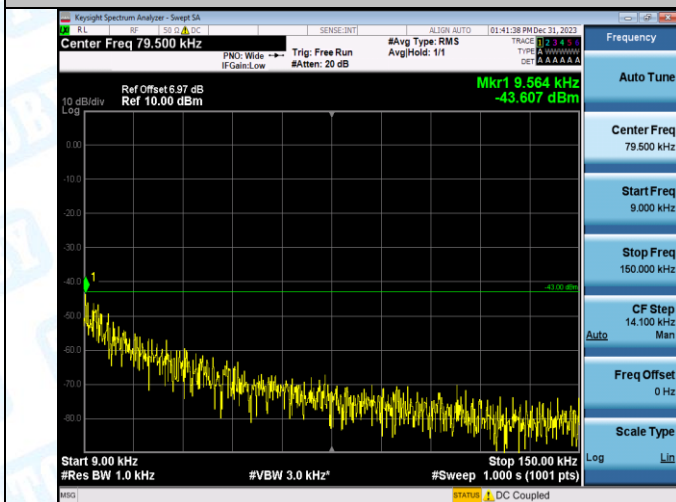

Band2-9400-2-0.009~0.15MHz-PASS

Band2-9400-2-30~1000MHz-PASS