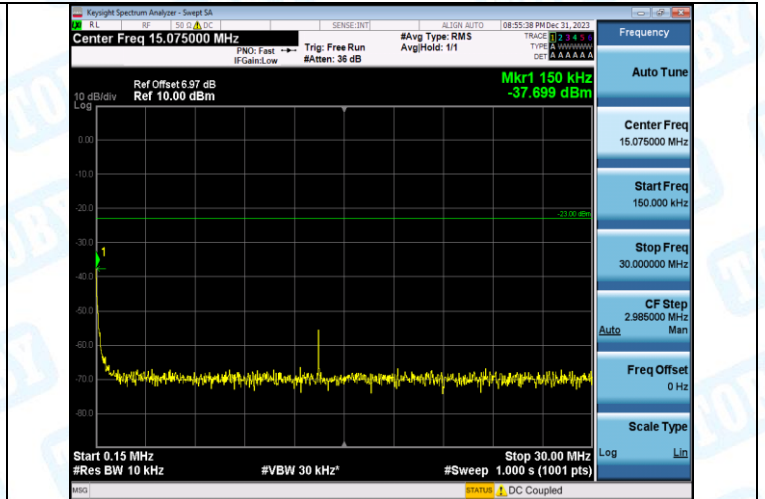

Band4-1513-1000~20000MHz-PASS

Band5-4132-0.009~0.15MHz-PASS

Band5-4132-0.15~30MHz-PASS

Band5-4132-30~1000MHz-PASS

Band5-4132-1000~10000MHz-PASS

Band5-4182-0.009~0.15MHz-PASS

Band5-4182-0.15~30MHz-PASS

Band5-4182-30~1000MHz-PASS