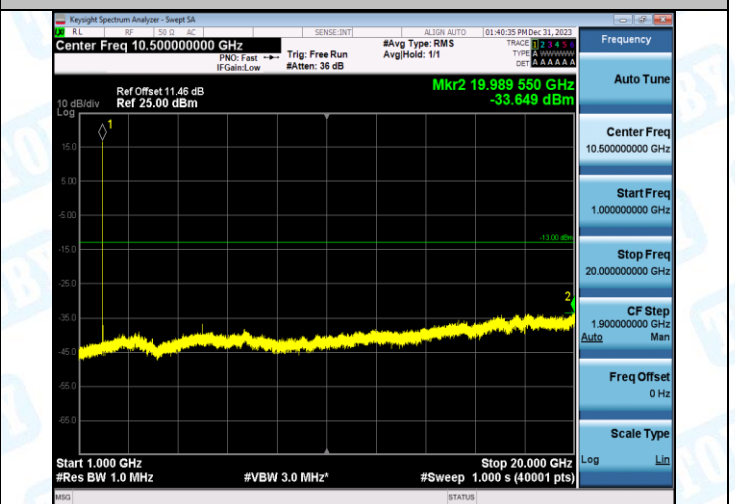

Band2-9538-1-0.15~30MHz-PASS

Band2-9538-1-30~1000MHz-PASS

Band2-9538-1-1000~20000MHz-PASS

Band2-9262-2-0.009~0.15MHz-PASS

Band2-9262-2-0.15~30MHz-PASS

Band2-9262-2-30~1000MHz-PASS

Band2-9262-2-1000~20000MHz-PASS