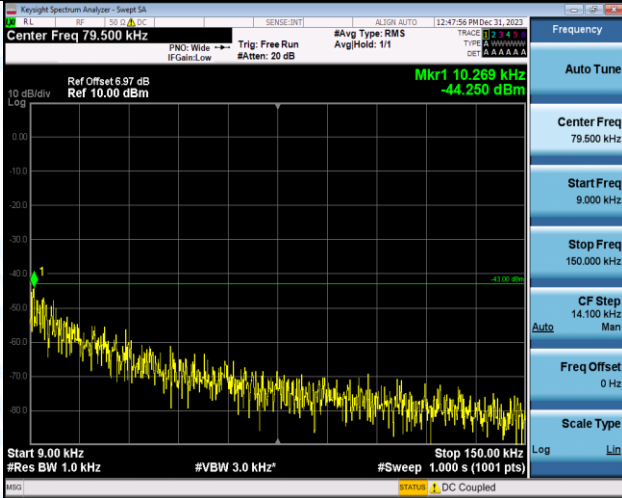

Test Graphs

WCDMA

Band2-9262-0.009~0.15MHz-PASS