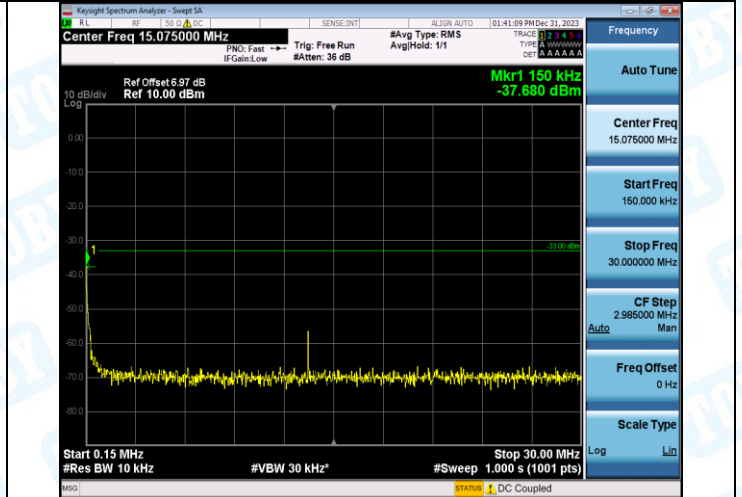

Band2-9538-1-0.15~30MHz-PASS

Band2-9538-1-30~1000MHz-PASS

Band2-9538-1-1000~20000MHz-PASS

Band2-9262-2-0.009~0.15MHz-PASS

Band2-9262-2-0.15~30MHz-PASS

Band2-9262-2-30~1000MHz-PASS

Band2-9262-2-1000~20000MHz-PASS