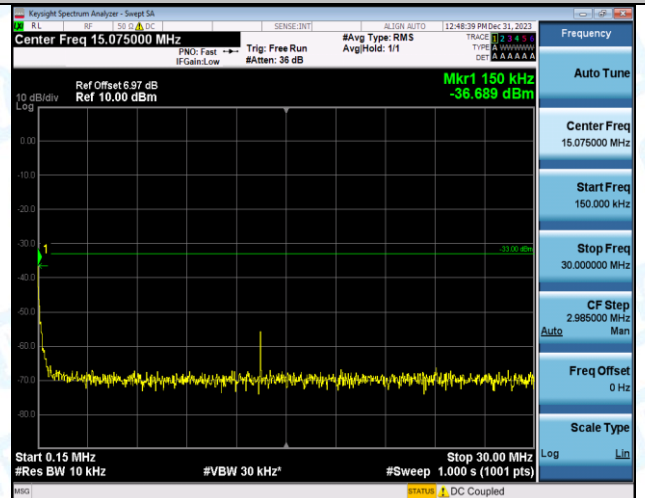

WCDMA

Band2-9262-0.009~0.15MHz-PASS

Band2-9262-0.15~30MHz-PASS

Band2-9262-30~1000MHz-PASS

Band2-9262-1000~20000MHz-PASS

Band2-9400-0.009~0.15MHz-PASS

Band2-9400-0.15~30MHz-PASS

Band2-9400-30~1000MHz-PASS