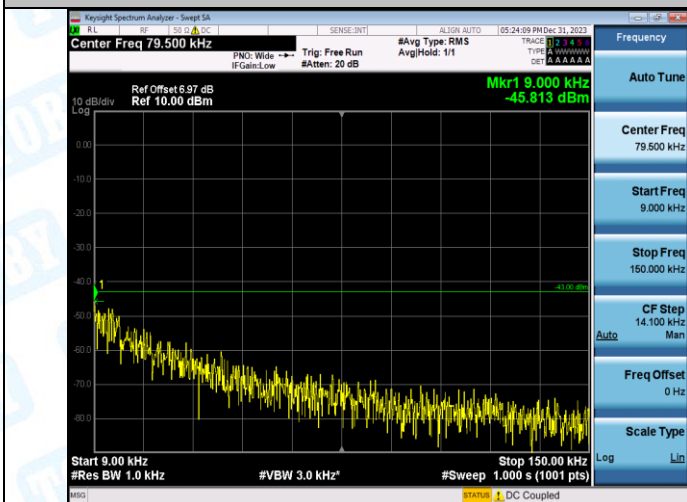

Band4-1413-0.009~0.15MHz-PASS