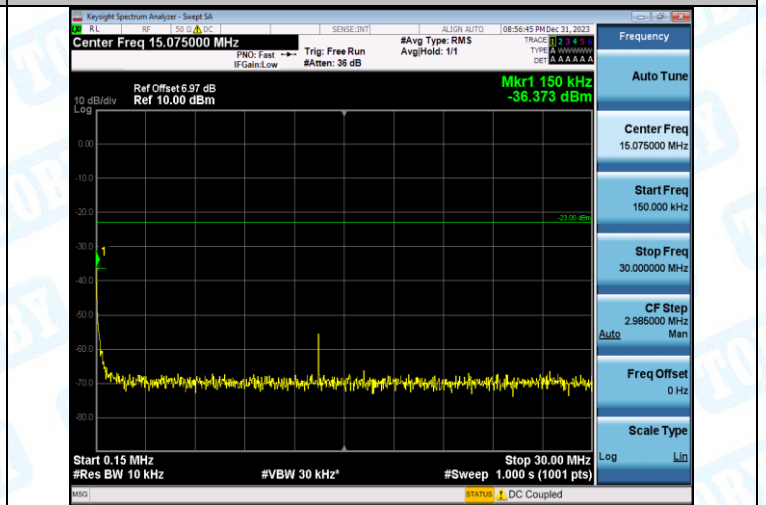

Band5-4182-1000~10000MHz-PASS

Band5-4233-0.009-0.15MHz-PASS

Band5-4233-0.15-30MHz-PASS

Band5-4233-30-1000MHz-PASS

Band5-4233-1000-10000MHz-PASS

WCDMA_HSDPA

Band2-9262-1-0.009~0.15MHz-PASS

Band2-9262-1-0.15~30MHz-PASS