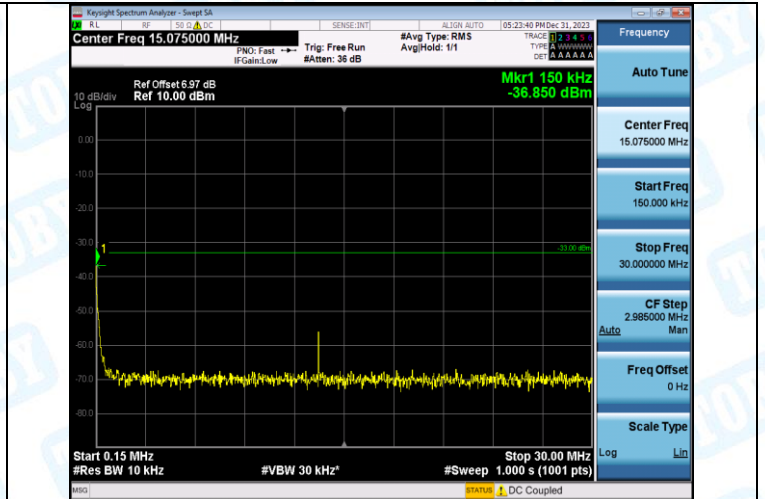

Band2-9400-1000~20000MHz-PASS

Band2-9538-0.009~0.15MHz-PASS

Band2-9538-0.15~30MHz-PASS

Band2-9538-30~1000MHz-PASS

Band2-9538-1000~20000MHz-PASS

Band4-1312-0.009~0.15MHz-PASS

Band4-1312-0.15~30MHz-PASS

Band4-1312-30~1000MHz-PASS