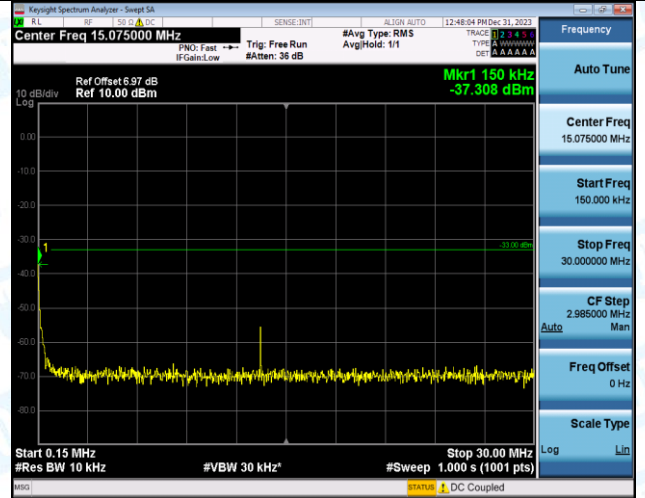

Test Graphs

WCDMA

Band2-9262-0.15~30MHz-PASS