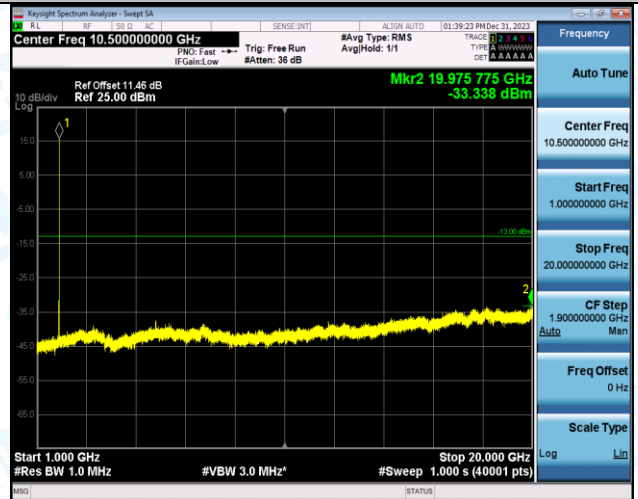

Band2-9262-1-1000~20000MHz-PASS