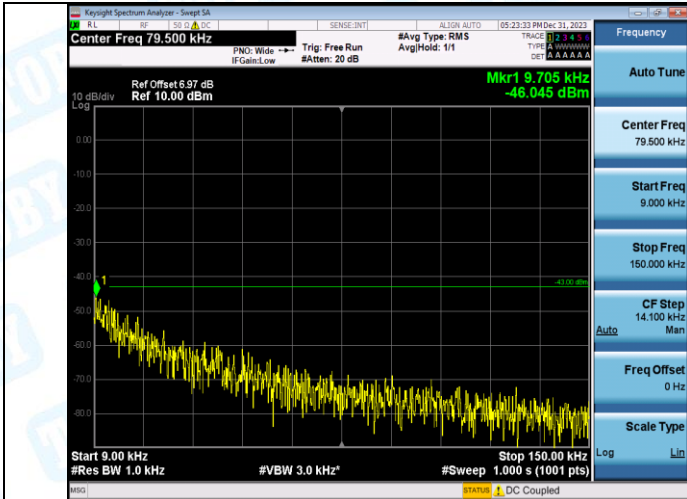

Band2-9400-1000~20000MHz-PASS

Band2-9538-0.009~0.15MHz-PASS

Band2-9538-0.15~30MHz-PASS

Band2-9538-30~1000MHz-PASS

Band2-9538-1000~20000MHz-PASS

Band4-1312-0.009~0.15MHz-PASS

Band4-1312-0.15~30MHz-PASS

Band4-1312-30~1000MHz-PASS