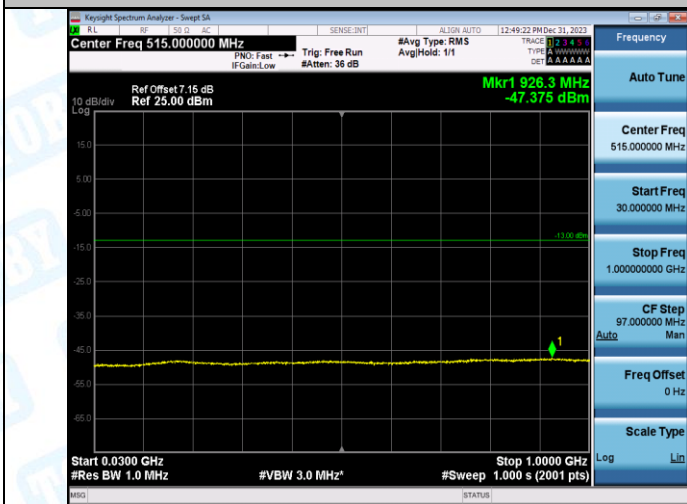

Band2-9400-1000~20000MHz-PASS

Band2-9538-0.009~0.15MHz-PASS

Band2-9538-0.15~30MHz-PASS

Band2-9538-30~1000MHz-PASS

Band2-9538-1000~20000MHz-PASS

Band4-1312-0.009~0.15MHz-PASS

Band4-1312-0.15~30MHz-PASS

Band4-1312-30~1000MHz-PASS