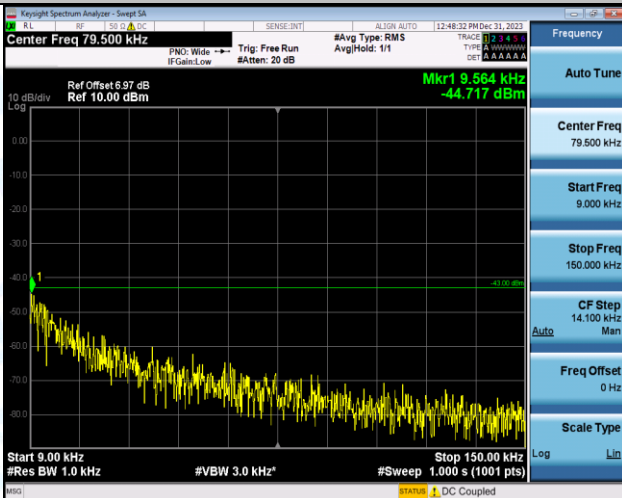

WCDMA

Band2-9262-0.009~0.15MHz-PASS

Band2-9262-0.15~30MHz-PASS

Band2-9262-30~1000MHz-PASS

Band2-9262-1000~20000MHz-PASS

Band2-9400-0.009~0.15MHz-PASS

Band2-9400-0.15~30MHz-PASS

Band2-9400-30~1000MHz-PASS