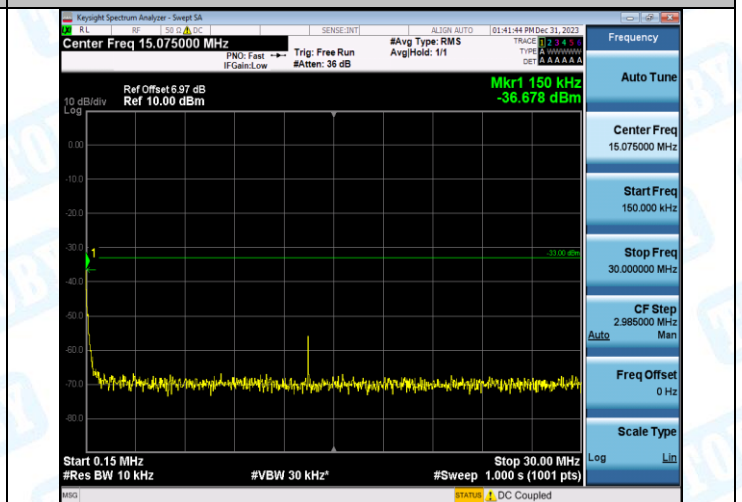

Band2-9400-2-0.15~30MHz-PASS

Band2-9400-2-1000~20000MHz-PASS