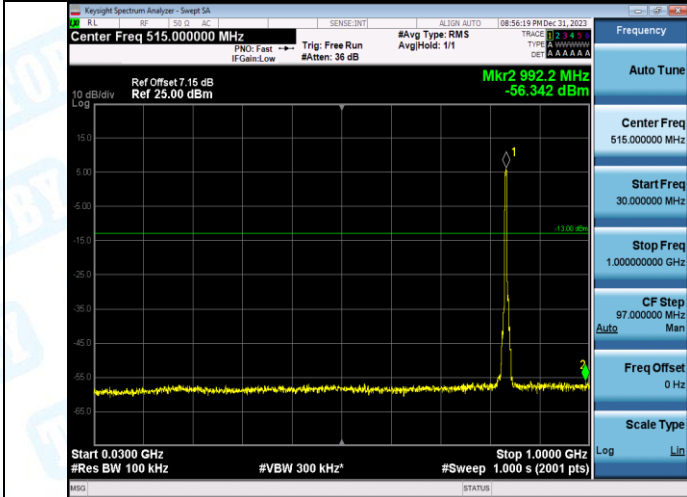

Band5-4182-30~1000MHz-PASS