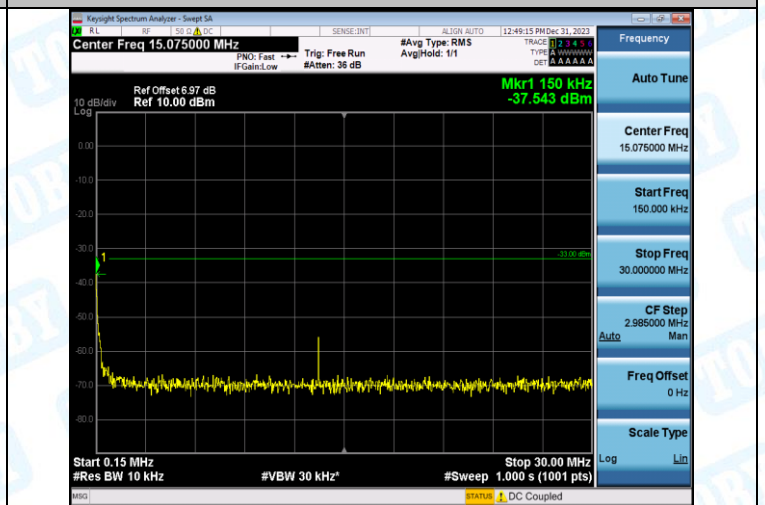

Band2-9400-1000~20000MHz-PASS

Band2-9538-0.009~0.15MHz-PASS

Band2-9538-0.15~30MHz-PASS

Band2-9538-30~1000MHz-PASS

Band2-9538-1000~20000MHz-PASS

Band4-1312-0.009~0.15MHz-PASS

Band4-1312-0.15~30MHz-PASS

Band4-1312-30~1000MHz-PASS