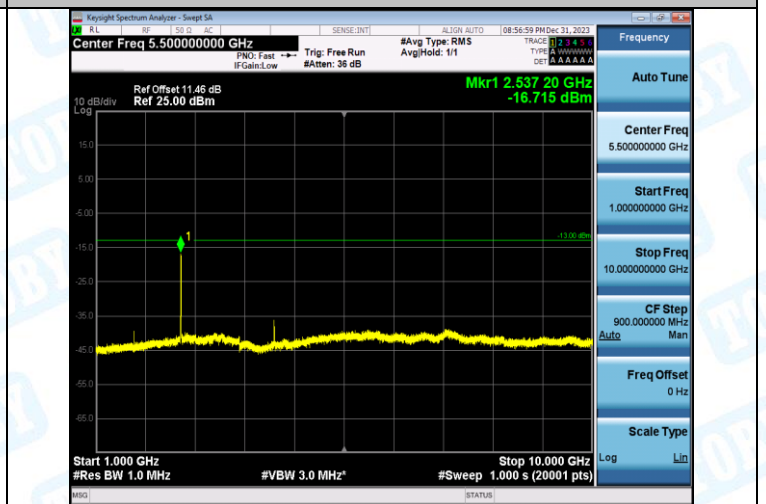

Band5-4182-1000~10000MHz-PASS

Band5-4233-0.009-0.15MHz-PASS

Band5-4233-0.15-30MHz-PASS

Band5-4233-30-1000MHz-PASS

Band5-4233-1000-10000MHz-PASS

WCDMA_HSDPA

Band2-9262-1-0.009~0.15MHz-PASS

Band2-9262-1-0.15~30MHz-PASS