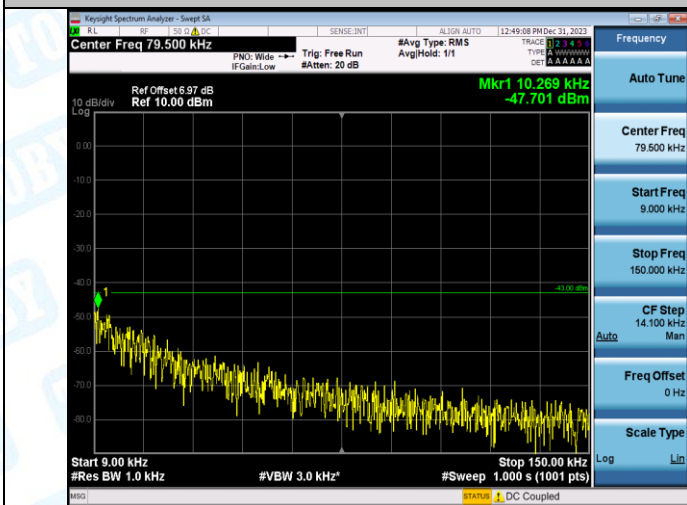

Band2-9538-0.009~0.15MHz-PASS