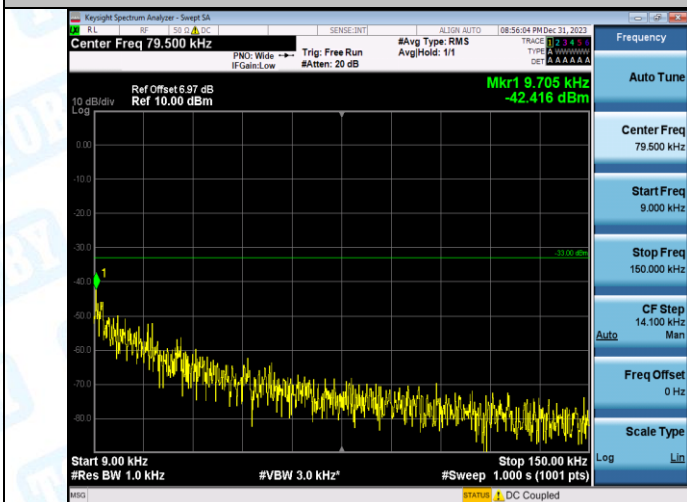

Band4-1513-1000~20000MHz-PASS

Band5-4132-0.009~0.15MHz-PASS

Band5-4132-0.15~30MHz-PASS

Band5-4132-30~1000MHz-PASS

Band5-4132-1000~10000MHz-PASS

Band5-4182-0.009~0.15MHz-PASS

Band5-4182-0.15~30MHz-PASS

Band5-4182-30~1000MHz-PASS