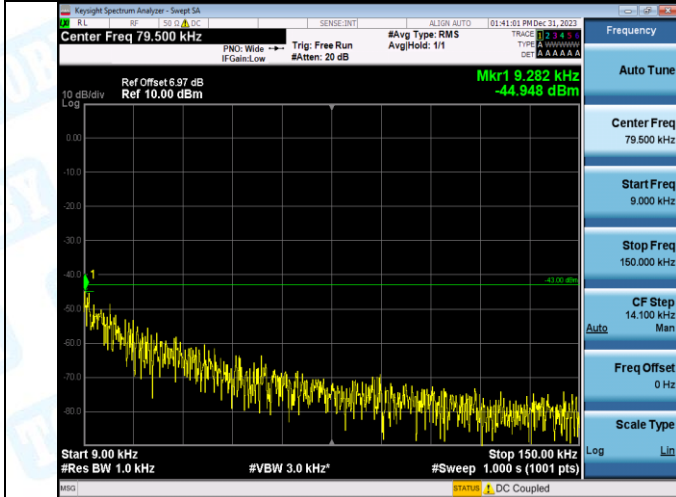

Band2-9538-1-0.15~30MHz-PASS

Band2-9538-1-30~1000MHz-PASS

Band2-9538-1-1000~20000MHz-PASS

Band2-9262-2-0.009~0.15MHz-PASS

Band2-9262-2-0.15~30MHz-PASS

Band2-9262-2-30~1000MHz-PASS

Band2-9262-2-1000~20000MHz-PASS