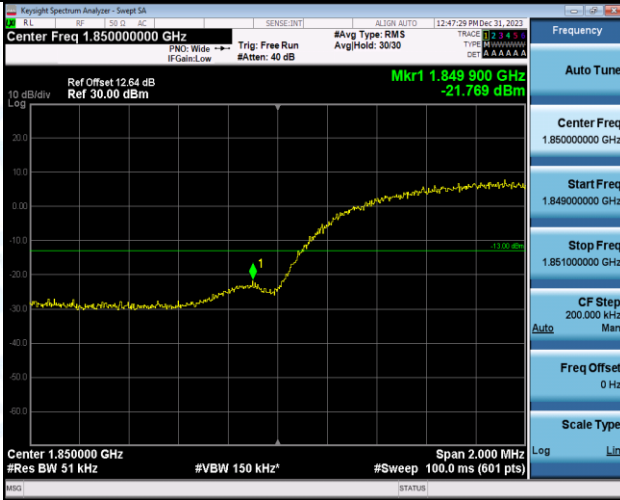

Test Graphs

WCDMA

Band2-9262-PASS