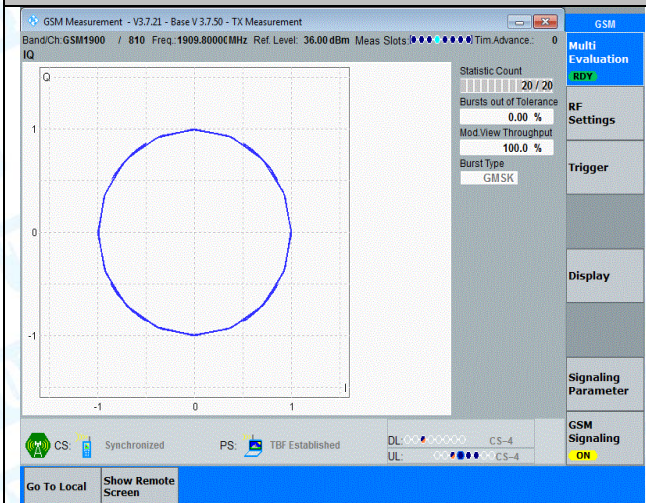

### Test Result

Band	Channel	Result	Verdict
GSM850	128	PASS	PASS
GSM850	190	PASS	PASS
GSM850	251	PASS	PASS
GSM1900	512	PASS	PASS
GSM1900	661	PASS	PASS
GSM1900	810	PASS	PASS
GPRS850	128	PASS	PASS
GPRS850	190	PASS	PASS
GPRS850	251	PASS	PASS
EGPRS850	128	PASS	PASS
EGPRS850	190	PASS	PASS
EGPRS850	251	PASS	PASS
GPRS1900	512	PASS	PASS
GPRS1900	661	PASS	PASS
GPRS1900	810	PASS	PASS
EGPRS1900	512	PASS	PASS
EGPRS1900	661	PASS	PASS
EGPRS1900	810	PASS	PASS

### Test Graphs

GPRS1900-810-0-PASS

EGPRS1900-512-2-PASS

EGPRS1900-661-2-PASS

EGPRS1900-810-2-PASS

-----END OF THE REPORT-----