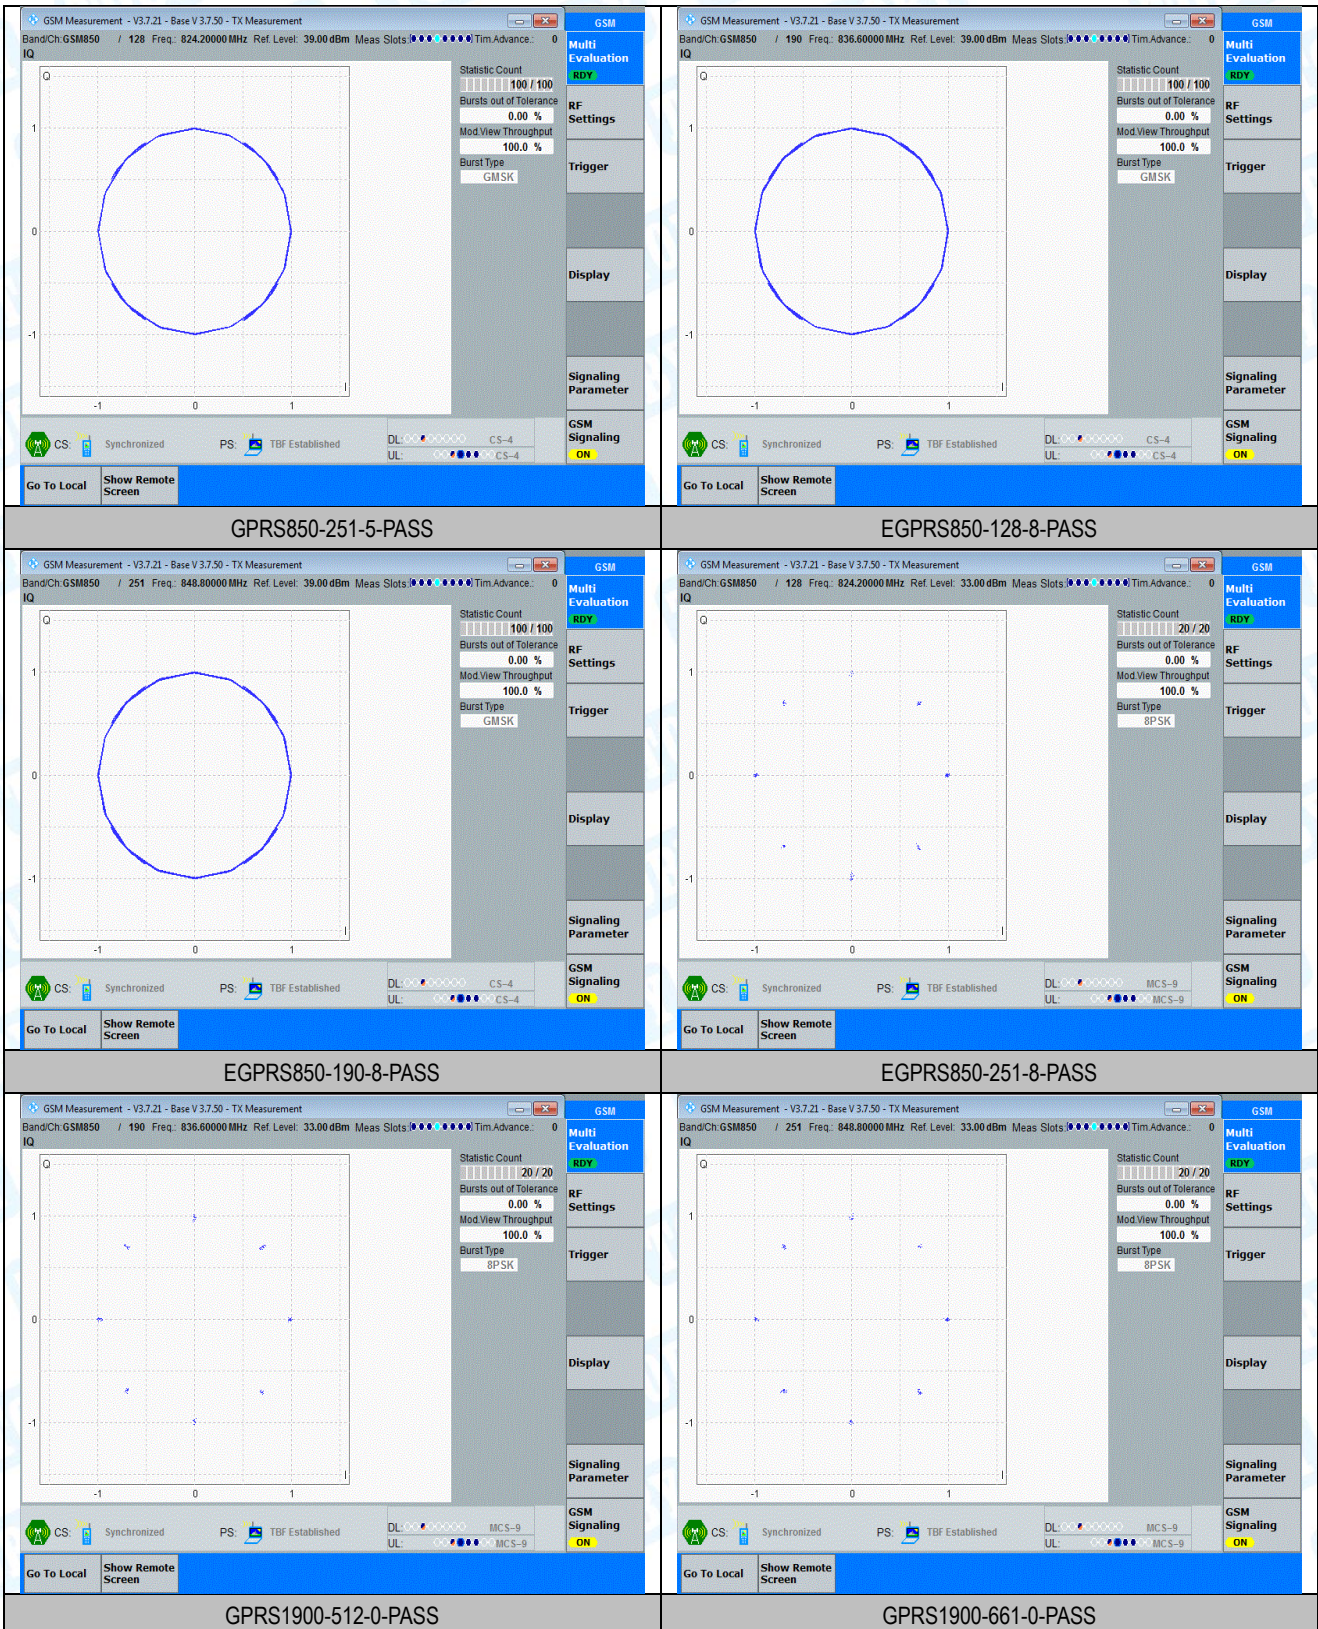

## 7. Modulation Characteristics

### Test Result

Band	Channel	Result	Verdict
GSM850	128	PASS	PASS
GSM850	190	PASS	PASS
GSM850	251	PASS	PASS
GSM1900	512	PASS	PASS
GSM1900	661	PASS	PASS
GSM1900	810	PASS	PASS
GPRS850	128	PASS	PASS
GPRS850	190	PASS	PASS
GPRS850	251	PASS	PASS
EGPRS850	128	PASS	PASS
EGPRS850	190	PASS	PASS
EGPRS850	251	PASS	PASS
GPRS1900	512	PASS	PASS
GPRS1900	661	PASS	PASS
GPRS1900	810	PASS	PASS
EGPRS1900	512	PASS	PASS
EGPRS1900	661	PASS	PASS
EGPRS1900	810	PASS	PASS

### Test Graphs

GPRS1900-810-0-PASS

EGPRS1900-512-2-PASS

EGPRS1900-661-2-PASS

EGPRS1900-810-2-PASS

-----END OF THE REPORT-----