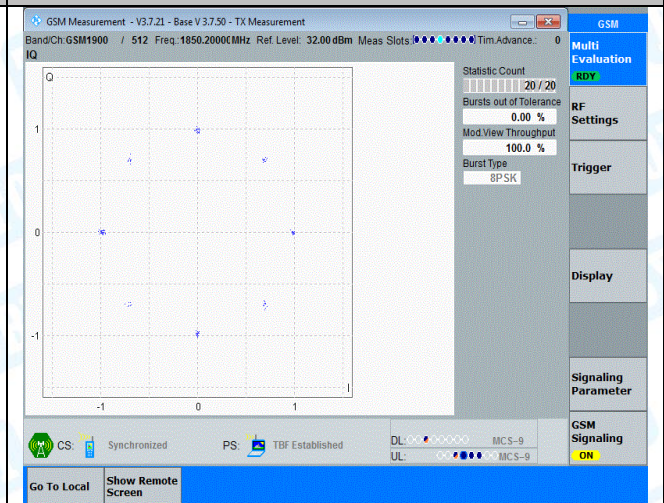

### Test Result

Band	Channel	Result	Verdict
GSM850	128	PASS	PASS
GSM850	190	PASS	PASS
GSM850	251	PASS	PASS
GSM1900	512	PASS	PASS
GSM1900	661	PASS	PASS
GSM1900	810	PASS	PASS
GPRS850	128	PASS	PASS
GPRS850	190	PASS	PASS
GPRS850	251	PASS	PASS
EGPRS850	128	PASS	PASS
EGPRS850	190	PASS	PASS
EGPRS850	251	PASS	PASS
GPRS1900	512	PASS	PASS
GPRS1900	661	PASS	PASS
GPRS1900	810	PASS	PASS
EGPRS1900	512	PASS	PASS
EGPRS1900	661	PASS	PASS
EGPRS1900	810	PASS	PASS

### Test Graphs

GPRS1900-810-0-PASS

EGPRS1900-512-2-PASS

EGPRS1900-661-2-PASS

EGPRS1900-810-2-PASS

-----END OF THE REPORT-----