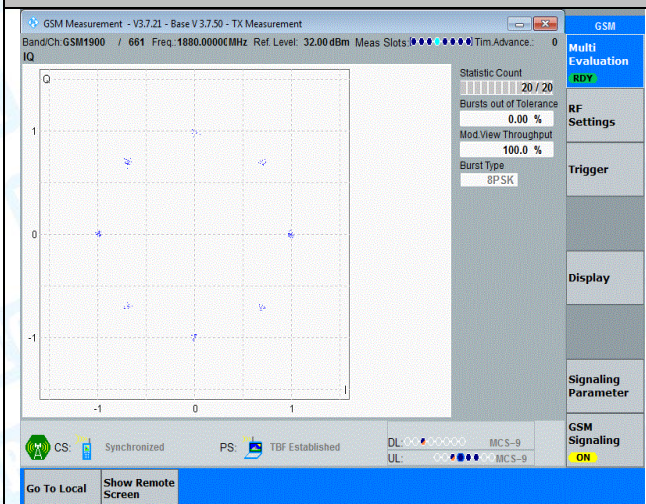

### Test Result

Band	Channel	Result	Verdict
GSM850	128	PASS	PASS
GSM850	190	PASS	PASS
GSM850	251	PASS	PASS
GSM1900	512	PASS	PASS
GSM1900	661	PASS	PASS
GSM1900	810	PASS	PASS
GPRS850	128	PASS	PASS
GPRS850	190	PASS	PASS
GPRS850	251	PASS	PASS
EGPRS850	128	PASS	PASS
EGPRS850	190	PASS	PASS
EGPRS850	251	PASS	PASS
GPRS1900	512	PASS	PASS
GPRS1900	661	PASS	PASS
GPRS1900	810	PASS	PASS
EGPRS1900	512	PASS	PASS
EGPRS1900	661	PASS	PASS
EGPRS1900	810	PASS	PASS

### Test Graphs

GPRS1900-810-0-PASS

EGPRS1900-512-2-PASS

EGPRS1900-661-2-PASS

EGPRS1900-810-2-PASS

-----END OF THE REPORT-----