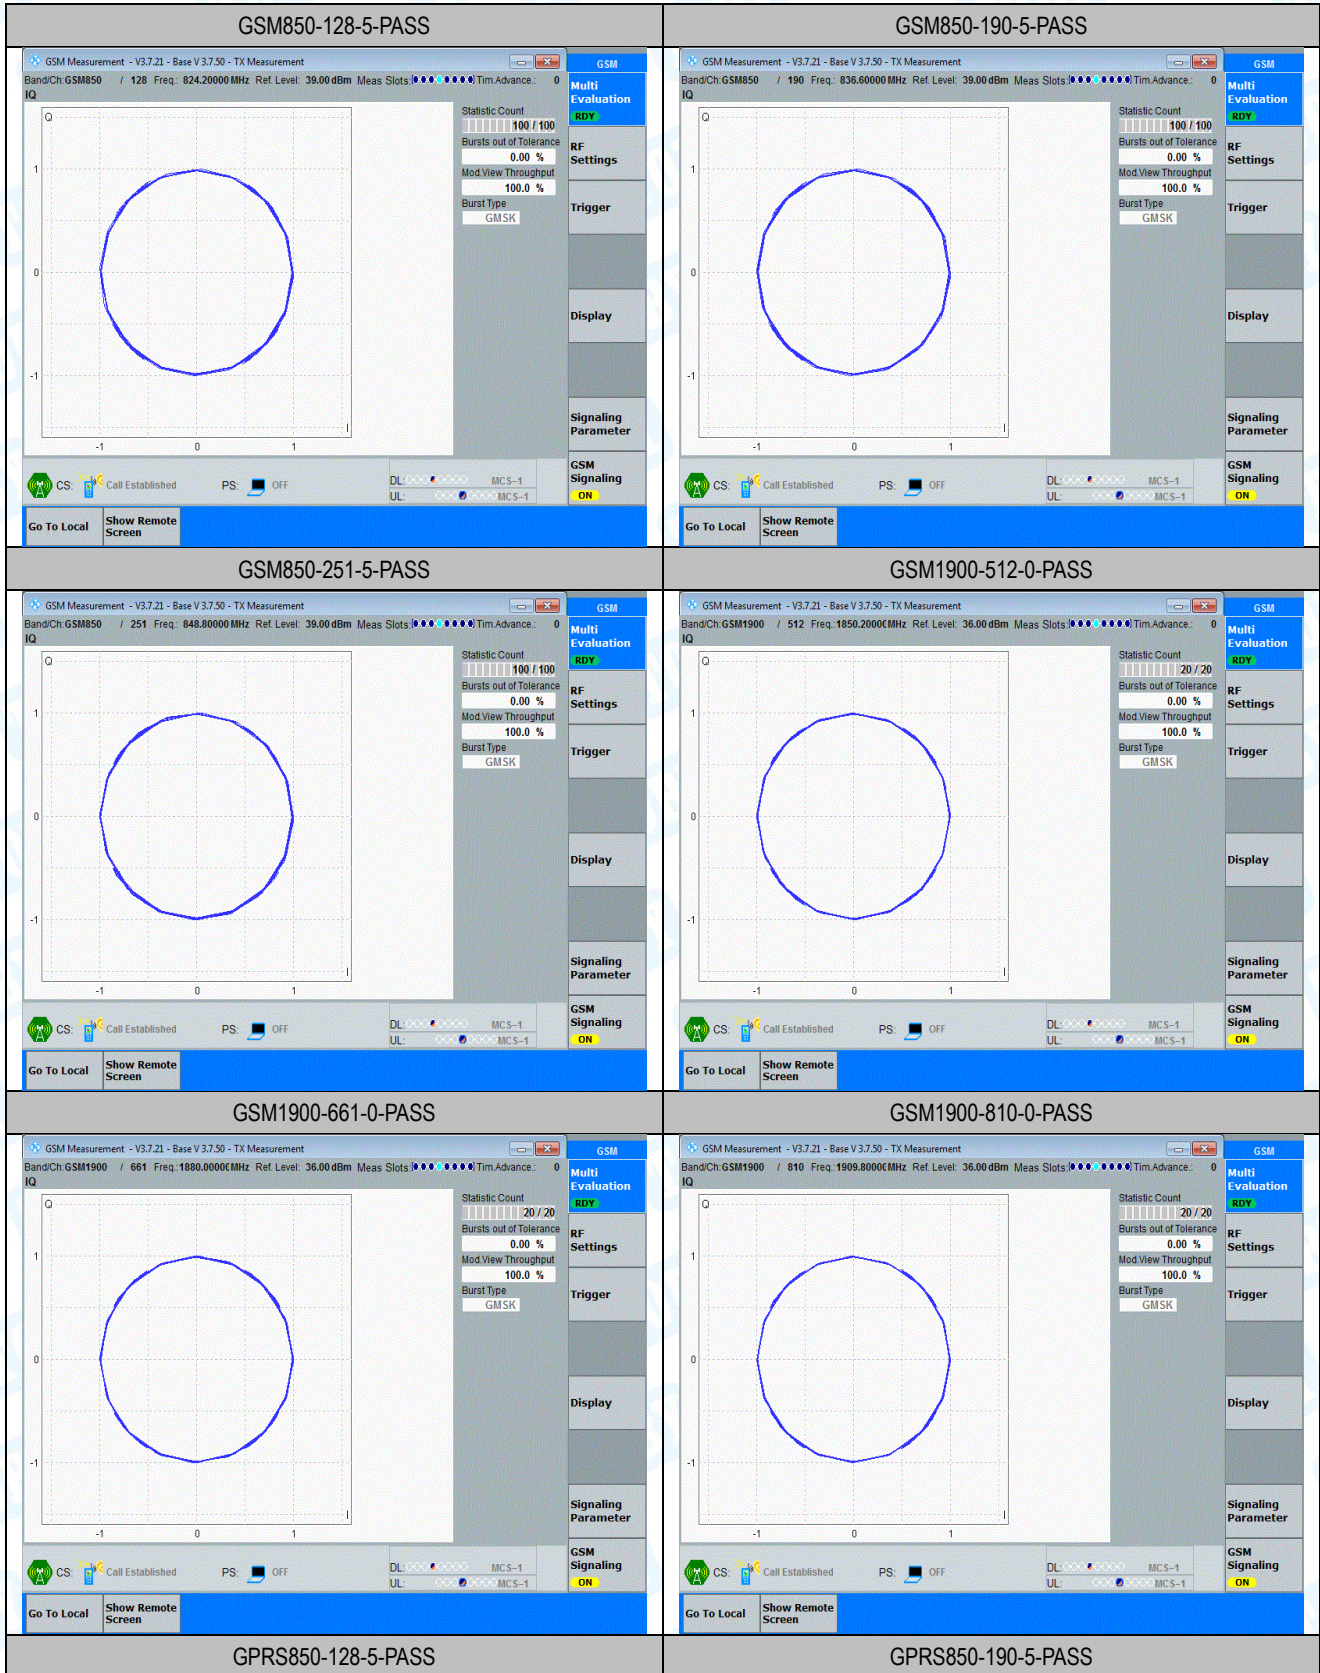

## 7. Modulation Characteristics

### Test Result

Band	Channel	Result	Verdict
GSM850	128	PASS	PASS
GSM850	190	PASS	PASS
GSM850	251	PASS	PASS
GSM1900	512	PASS	PASS
GSM1900	661	PASS	PASS
GSM1900	810	PASS	PASS
GPRS850	128	PASS	PASS
GPRS850	190	PASS	PASS
GPRS850	251	PASS	PASS
EGPRS850	128	PASS	PASS
EGPRS850	190	PASS	PASS
EGPRS850	251	PASS	PASS
GPRS1900	512	PASS	PASS
GPRS1900	661	PASS	PASS
GPRS1900	810	PASS	PASS
EGPRS1900	512	PASS	PASS
EGPRS1900	661	PASS	PASS
EGPRS1900	810	PASS	PASS

### Test Graphs

GPRS1900-810-0-PASS

EGPRS1900-512-2-PASS

EGPRS1900-661-2-PASS

EGPRS1900-810-2-PASS

-----END OF THE REPORT-----