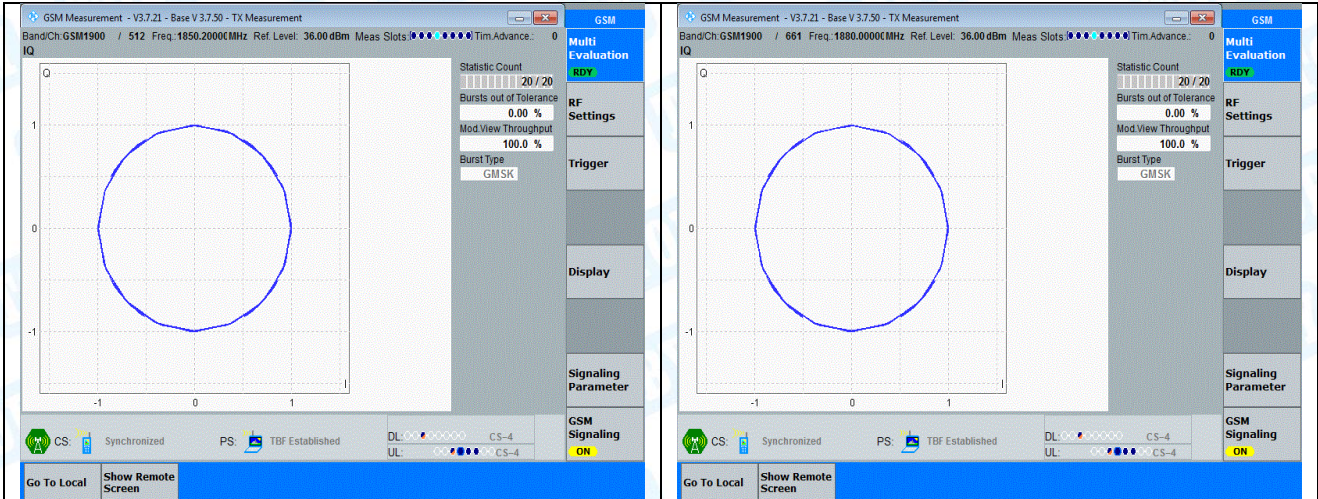

### Test Result

Band	Channel	Result	Verdict
GSM850	128	PASS	PASS
GSM850	190	PASS	PASS
GSM850	251	PASS	PASS
GSM1900	512	PASS	PASS
GSM1900	661	PASS	PASS
GSM1900	810	PASS	PASS
GPRS850	128	PASS	PASS
GPRS850	190	PASS	PASS
GPRS850	251	PASS	PASS
EGPRS850	128	PASS	PASS
EGPRS850	190	PASS	PASS
EGPRS850	251	PASS	PASS
GPRS1900	512	PASS	PASS
GPRS1900	661	PASS	PASS
GPRS1900	810	PASS	PASS
EGPRS1900	512	PASS	PASS
EGPRS1900	661	PASS	PASS
EGPRS1900	810	PASS	PASS

### Test Graphs

GPRS1900-810-0-PASS

EGPRS1900-512-2-PASS

EGPRS1900-661-2-PASS

EGPRS1900-810-2-PASS

-----END OF THE REPORT-----