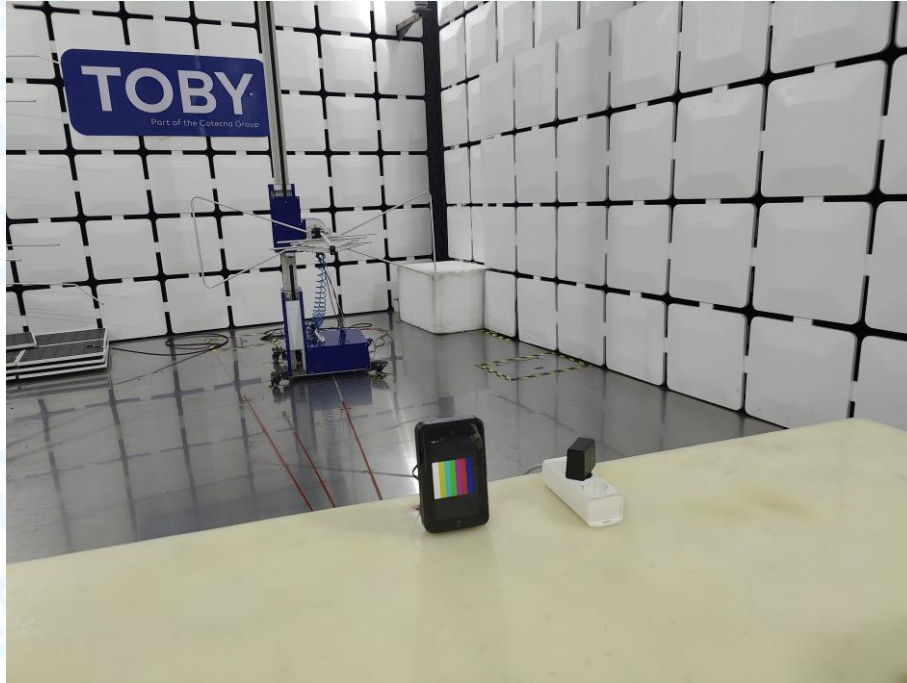

Appendix V EUT Test Photographs

Photo of Setup for Radiated Emission (Below 1 GHz) ----Internal

Photo of Setup for Radiated Emission (Above 1 GHz) ----Internal

Photo of Setup for Radiated Emission (Below 1 GHz) ---- External

Photo of Setup for Radiated Emission (Above 1 GHz) ----External

Photo of Setup for Radiated Emission Test Setup <30MHz

Photo of Setup for Conducted Emission

-----END OF REPORT-----