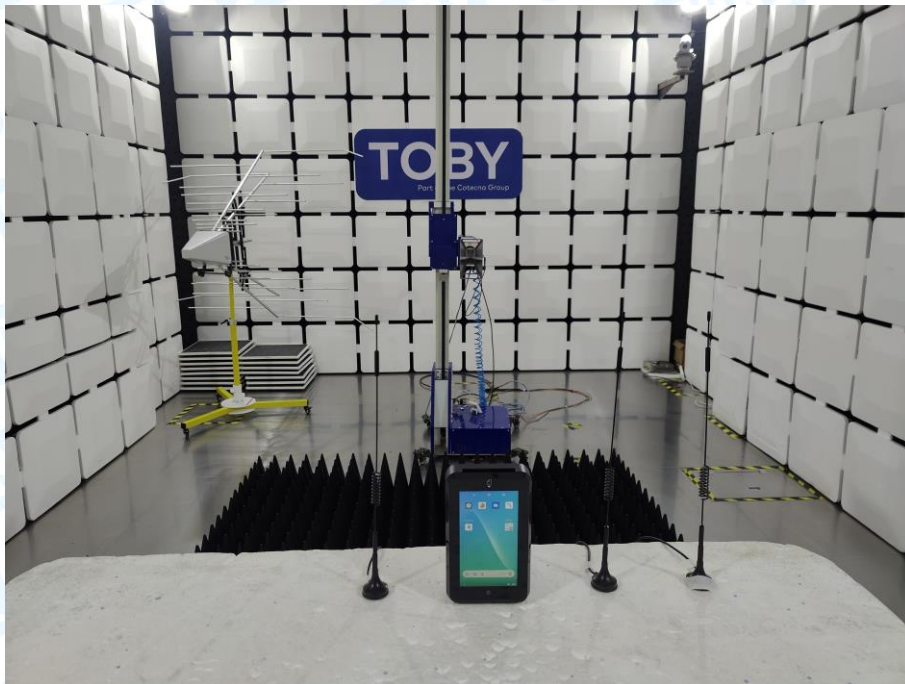

Appendix V EUT Test Photographs

Photo of Setup for Radiated Emission (Below 1 GHz) ----Internal

Photo of Setup for Radiated Emission (Above 1 GHz) ----Internal

Photo of Setup for Radiated Emission (Below 1 GHz) ---- External

Photo of Setup for Radiated Emission (Above 1 GHz) ----External

Photo of Setup for Radiated Emission Test Setup <30MHz

Photo of Setup for Conducted Emission

-----END OF REPORT-----