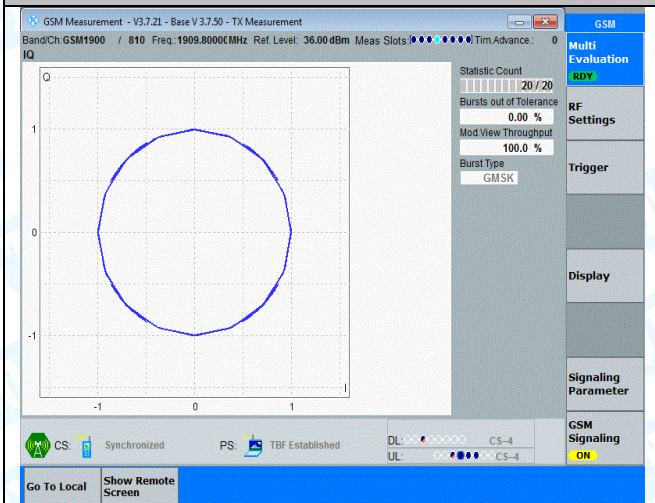

7. Modulation Characteristics

Test Result

Band	Channel	Result	Verdict
GSM850	128	PASS	PASS
GSM850	190	PASS	PASS
GSM850	251	PASS	PASS
GPRS850	128	PASS	PASS
GPRS850	190	PASS	PASS
GPRS850	251	PASS	PASS
EGPRS850	128	PASS	PASS
EGPRS850	190	PASS	PASS
EGPRS850	251	PASS	PASS
GSM1900	512	PASS	PASS
GSM1900	661	PASS	PASS
GSM1900	810	PASS	PASS
GPRS1900	512	PASS	PASS
GPRS1900	661	PASS	PASS
GPRS1900	810	PASS	PASS
EGPRS1900	512	PASS	PASS
EGPRS1900	661	PASS	PASS
EGPRS1900	810	PASS	PASS

Test Graphs

GPRS1900-810-0-PASS

EGPRS1900-512-2-PASS

EGPRS1900-661-2-PASS

EGPRS1900-810-2-PASS

EGPRS1900-661-2-PASS

EGPRS1900-810-2-PASS

-----END OF THE REPORT-----