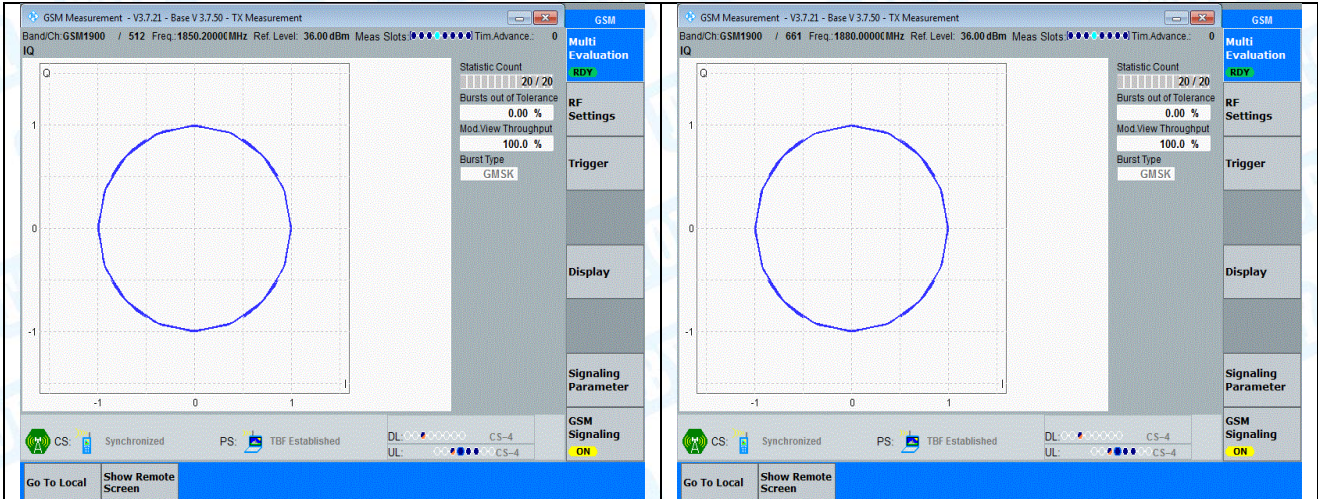

7. Modulation Characteristics

Test Result

Band	Channel	Result	Verdict
GSM850	128	PASS	PASS
GSM850	190	PASS	PASS
GSM850	251	PASS	PASS
GPRS850	128	PASS	PASS
GPRS850	190	PASS	PASS
GPRS850	251	PASS	PASS
EGPRS850	128	PASS	PASS
EGPRS850	190	PASS	PASS
EGPRS850	251	PASS	PASS
GSM1900	512	PASS	PASS
GSM1900	661	PASS	PASS
GSM1900	810	PASS	PASS
GPRS1900	512	PASS	PASS
GPRS1900	661	PASS	PASS
GPRS1900	810	PASS	PASS
EGPRS1900	512	PASS	PASS
EGPRS1900	661	PASS	PASS
EGPRS1900	810	PASS	PASS

Test Graphs

GPRS1900-810-0-PASS

EGPRS1900-512-2-PASS

EGPRS1900-661-2-PASS

EGPRS1900-810-2-PASS

EGPRS1900-661-2-PASS

EGPRS1900-810-2-PASS

-----END OF THE REPORT-----