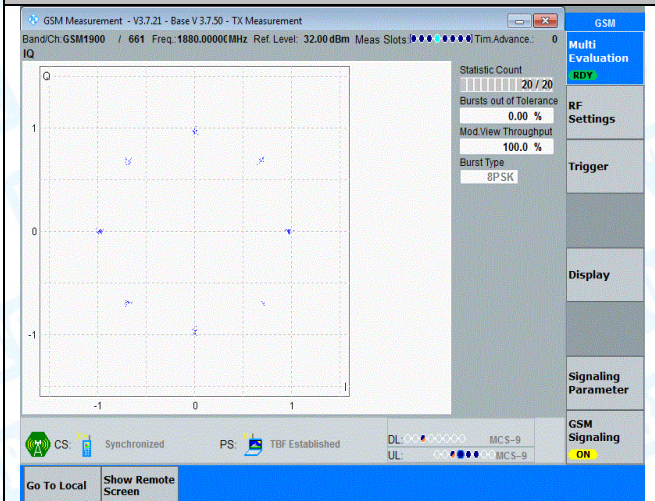

7. Modulation Characteristics

Test Result

Band	Channel	Result	Verdict
GSM850	128	PASS	PASS
GSM850	190	PASS	PASS
GSM850	251	PASS	PASS
GPRS850	128	PASS	PASS
GPRS850	190	PASS	PASS
GPRS850	251	PASS	PASS
EGPRS850	128	PASS	PASS
EGPRS850	190	PASS	PASS
EGPRS850	251	PASS	PASS
GSM1900	512	PASS	PASS
GSM1900	661	PASS	PASS
GSM1900	810	PASS	PASS
GPRS1900	512	PASS	PASS
GPRS1900	661	PASS	PASS
GPRS1900	810	PASS	PASS
EGPRS1900	512	PASS	PASS
EGPRS1900	661	PASS	PASS
EGPRS1900	810	PASS	PASS

Test Graphs

GPRS1900-810-0-PASS

EGPRS1900-512-2-PASS

EGPRS1900-661-2-PASS

EGPRS1900-810-2-PASS

EGPRS1900-661-2-PASS

EGPRS1900-810-2-PASS

-----END OF THE REPORT-----