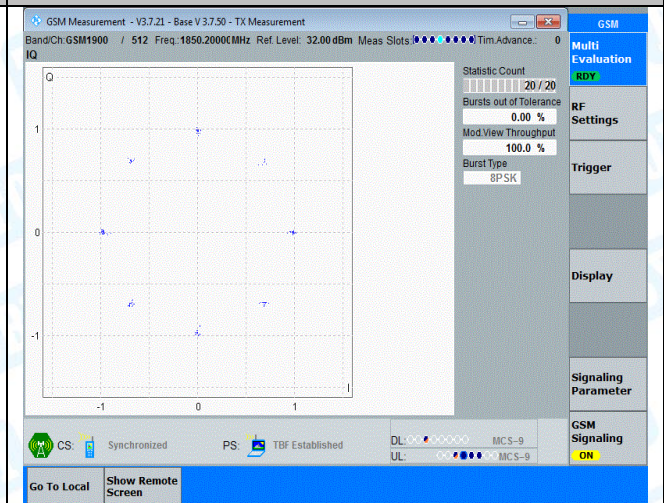

7. Modulation Characteristics

Test Result

Band	Channel	Result	Verdict
GSM850	128	PASS	PASS
GSM850	190	PASS	PASS
GSM850	251	PASS	PASS
GPRS850	128	PASS	PASS
GPRS850	190	PASS	PASS
GPRS850	251	PASS	PASS
EGPRS850	128	PASS	PASS
EGPRS850	190	PASS	PASS
EGPRS850	251	PASS	PASS
GSM1900	512	PASS	PASS
GSM1900	661	PASS	PASS
GSM1900	810	PASS	PASS
GPRS1900	512	PASS	PASS
GPRS1900	661	PASS	PASS
GPRS1900	810	PASS	PASS
EGPRS1900	512	PASS	PASS
EGPRS1900	661	PASS	PASS
EGPRS1900	810	PASS	PASS

Test Graphs

GPRS1900-810-0-PASS

EGPRS1900-512-2-PASS

EGPRS1900-661-2-PASS

EGPRS1900-810-2-PASS

EGPRS1900-661-2-PASS

EGPRS1900-810-2-PASS

-----END OF THE REPORT-----