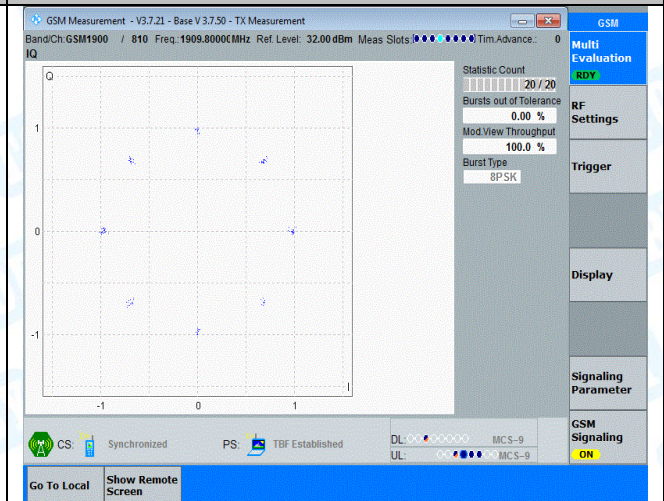

7. Modulation Characteristics

Test Result

Band	Channel	Result	Verdict
GSM850	128	PASS	PASS
GSM850	190	PASS	PASS
GSM850	251	PASS	PASS
GPRS850	128	PASS	PASS
GPRS850	190	PASS	PASS
GPRS850	251	PASS	PASS
EGPRS850	128	PASS	PASS
EGPRS850	190	PASS	PASS
EGPRS850	251	PASS	PASS
GSM1900	512	PASS	PASS
GSM1900	661	PASS	PASS
GSM1900	810	PASS	PASS
GPRS1900	512	PASS	PASS
GPRS1900	661	PASS	PASS
GPRS1900	810	PASS	PASS
EGPRS1900	512	PASS	PASS
EGPRS1900	661	PASS	PASS
EGPRS1900	810	PASS	PASS

Test Graphs

GPRS1900-810-0-PASS

EGPRS1900-512-2-PASS

EGPRS1900-661-2-PASS

EGPRS1900-810-2-PASS

EGPRS1900-661-2-PASS

EGPRS1900-810-2-PASS

-----END OF THE REPORT-----