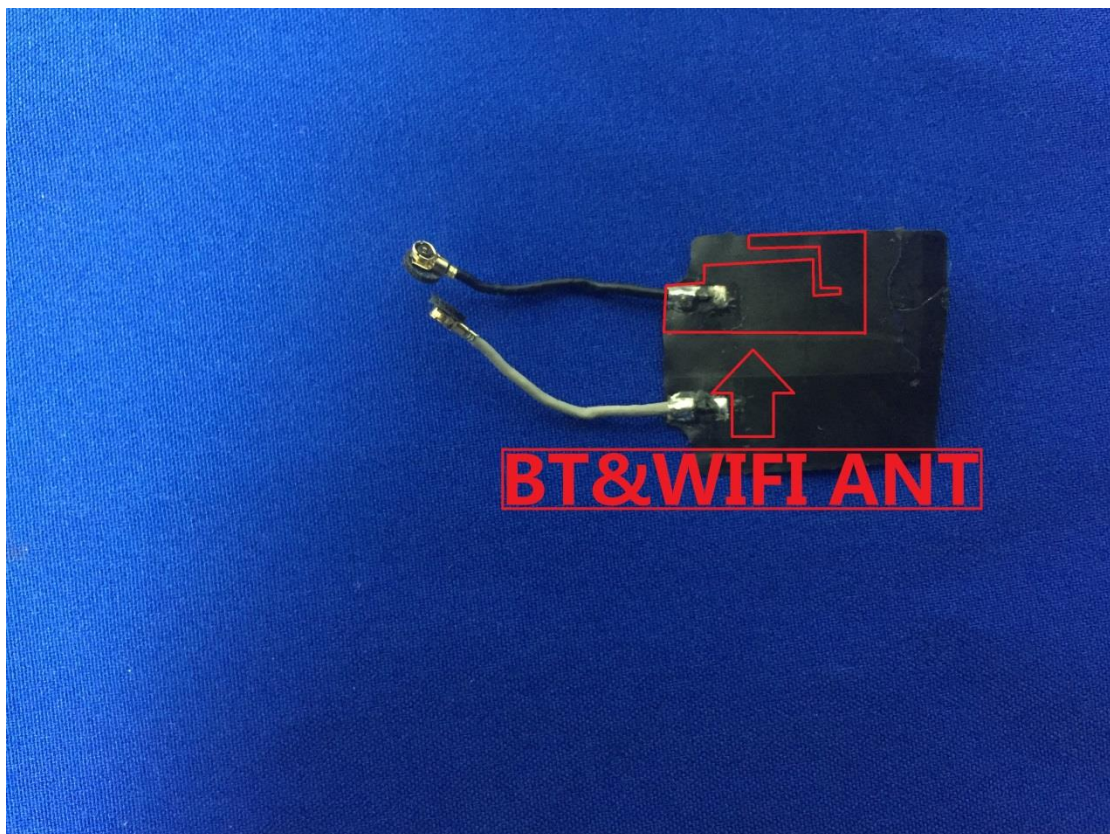

EUT Photos (Model: HFW-S300)

EUT Antenna Locations

SAR Test Setup Photos

Next to Mouth (10mm)

Wrist-worn (0mm)