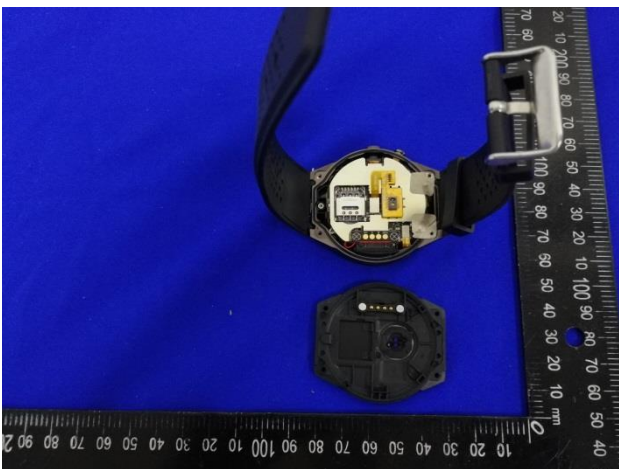

EUT Photos (Model: HFW-S300)

EUT Antenna Locations

SAR Test Setup Photos

Next to Mouth (10mm)

Wrist-worn (0mm)