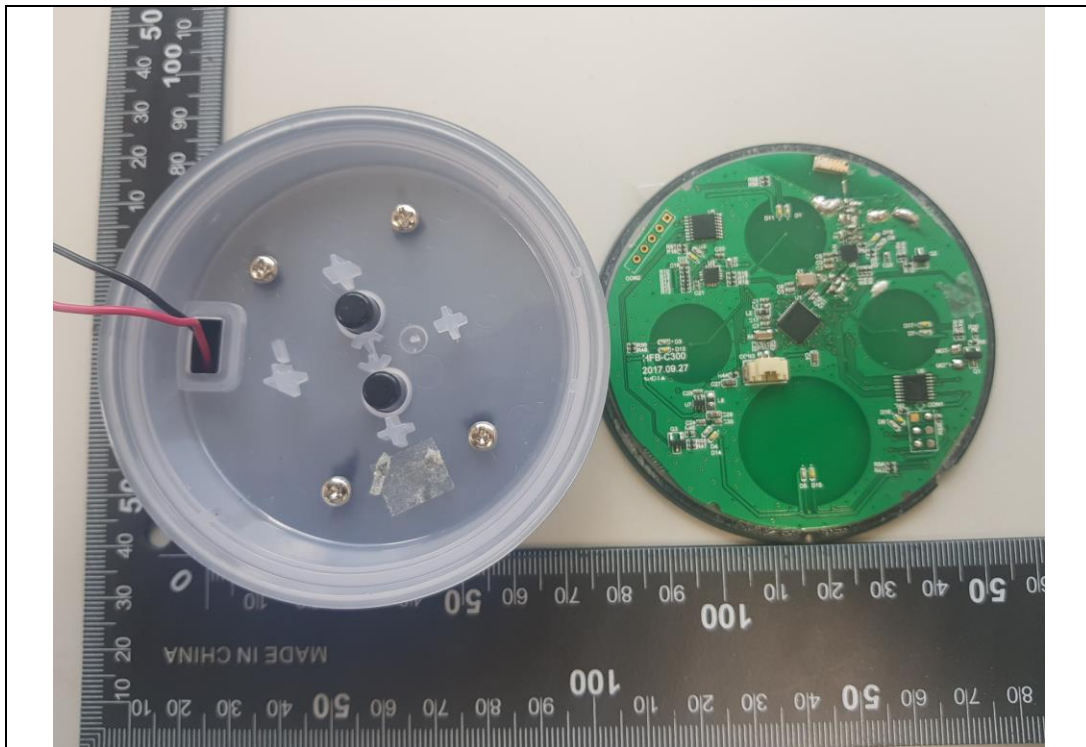

Internal Photos

Internal Photos

Main Board

Inside

Internal Photos

Inside 2

DC 3.0 V(AA Type alkaline Battery 2EA)