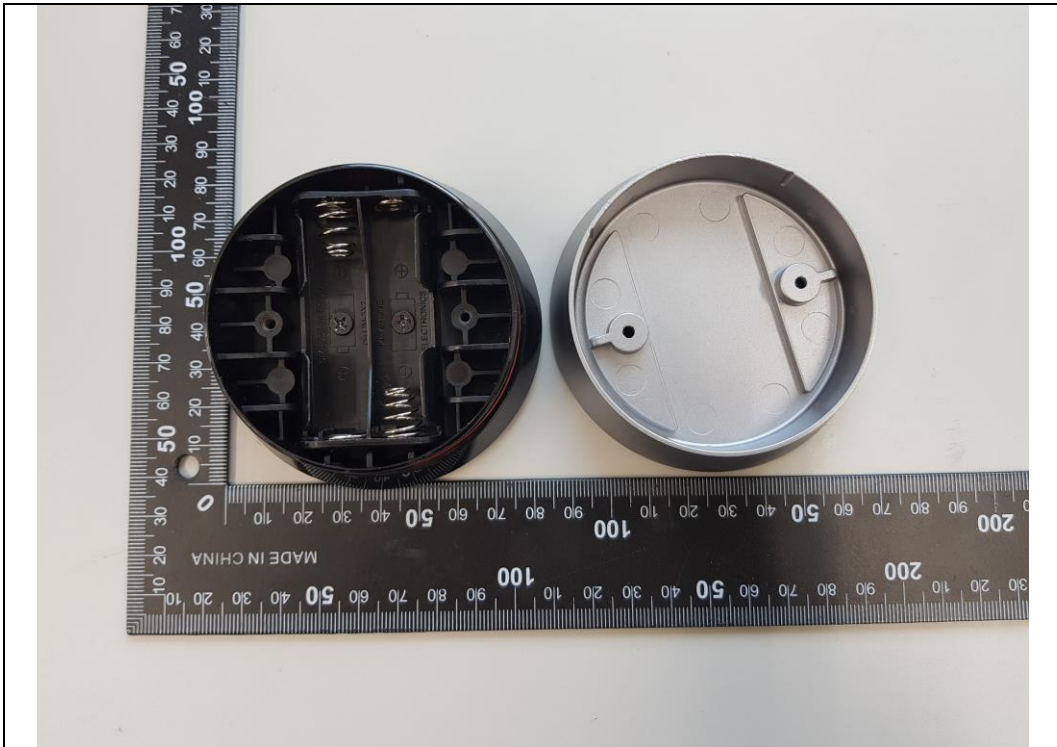

Internal Photos

Internal Photos

Main Board

Inside

Internal Photos

Inside 2

DC 3.0 V(AA Type alkaline Battery 2EA)