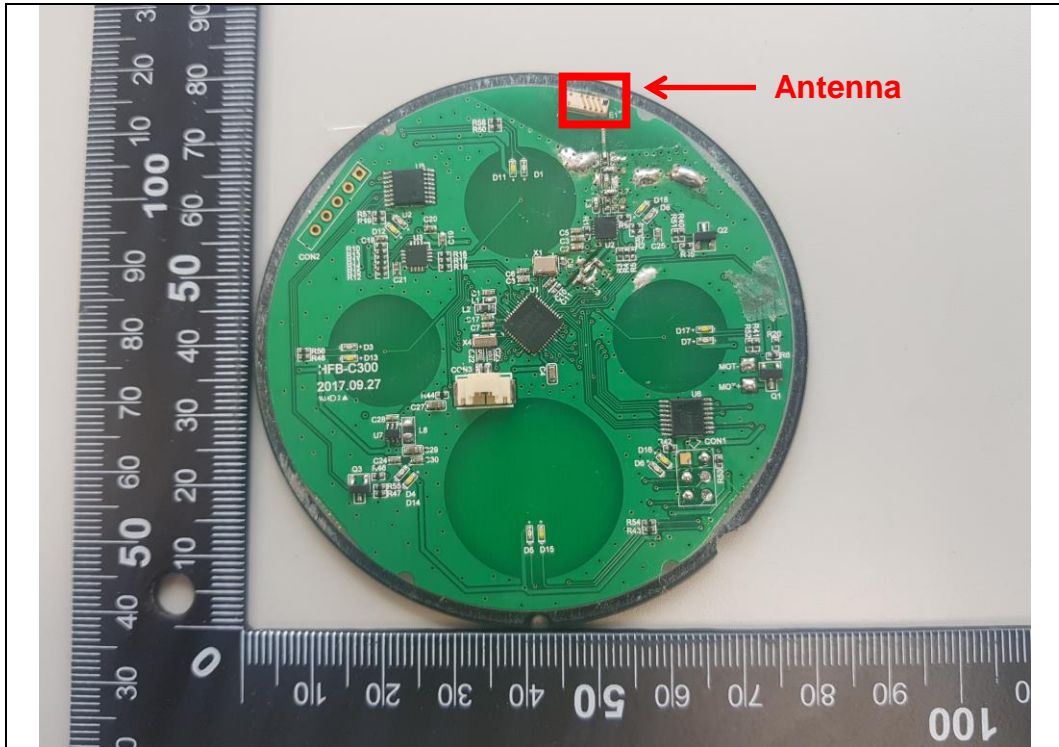

Internal Photos

Internal Photos

Main Board

Inside

Internal Photos

Inside 2

DC 3.0 V(AA Type alkaline Battery 2EA)