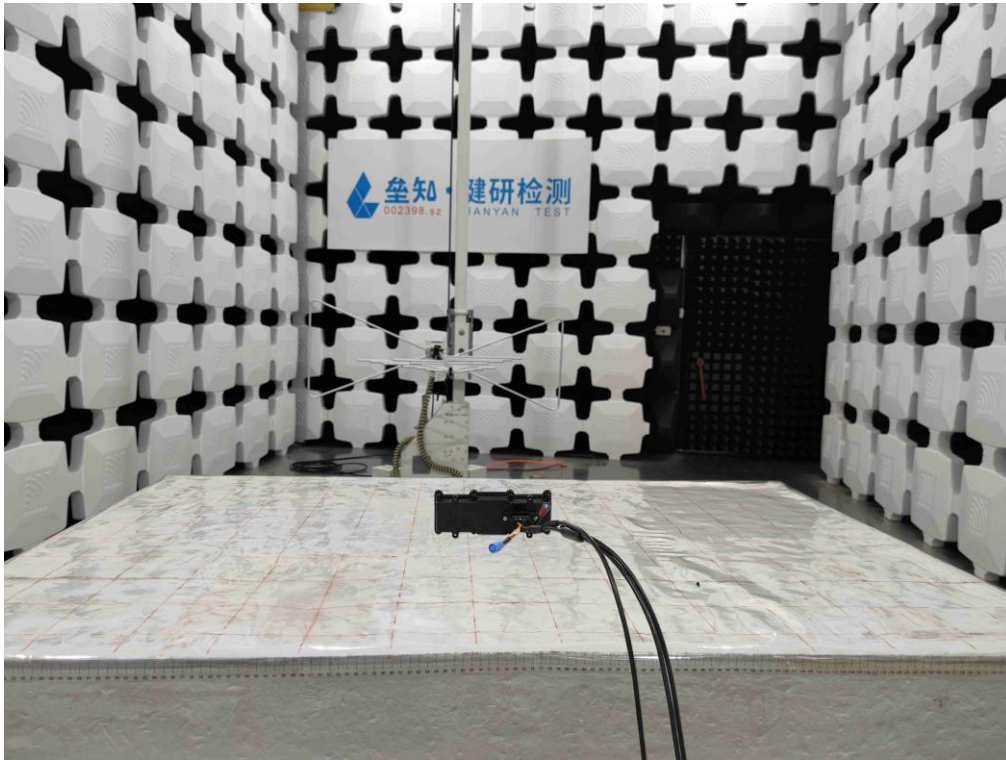

7 Test Setup Photo

Radiated Spurious Emission
Below 1GHz

Above 1GHz

8 EUT Constructional Details

Reference to the test report No.: JYTSZB-R12-2100347

-----End of report-----