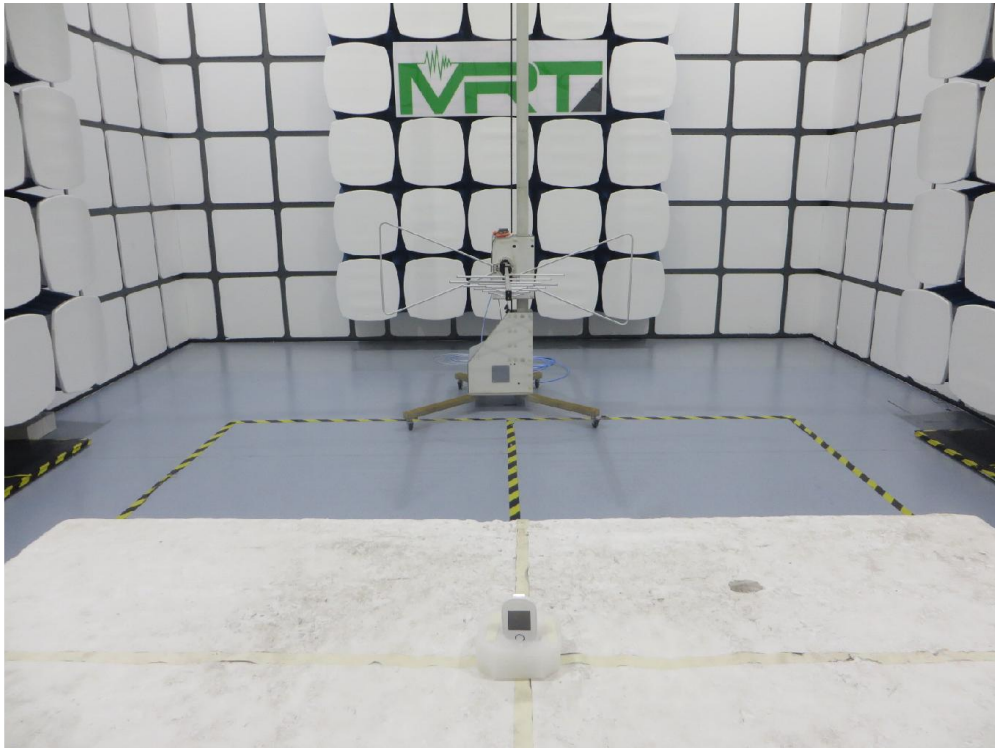

## Test Setup Photo

Test Mode 1

Description: Front View Conducted Emission Test Setup for Power Port

Test Mode 1

Description: Back View Conducted Emission Test Setup for Power Port

Test Mode 1

Description: Radiated Emission Test Setup (30MHz ~ 1GHz)

Test Mode 1

Description: Radiated Emission Test Setup (1GHz ~ 18GHz)

Description: Conducted Emission Test Setup