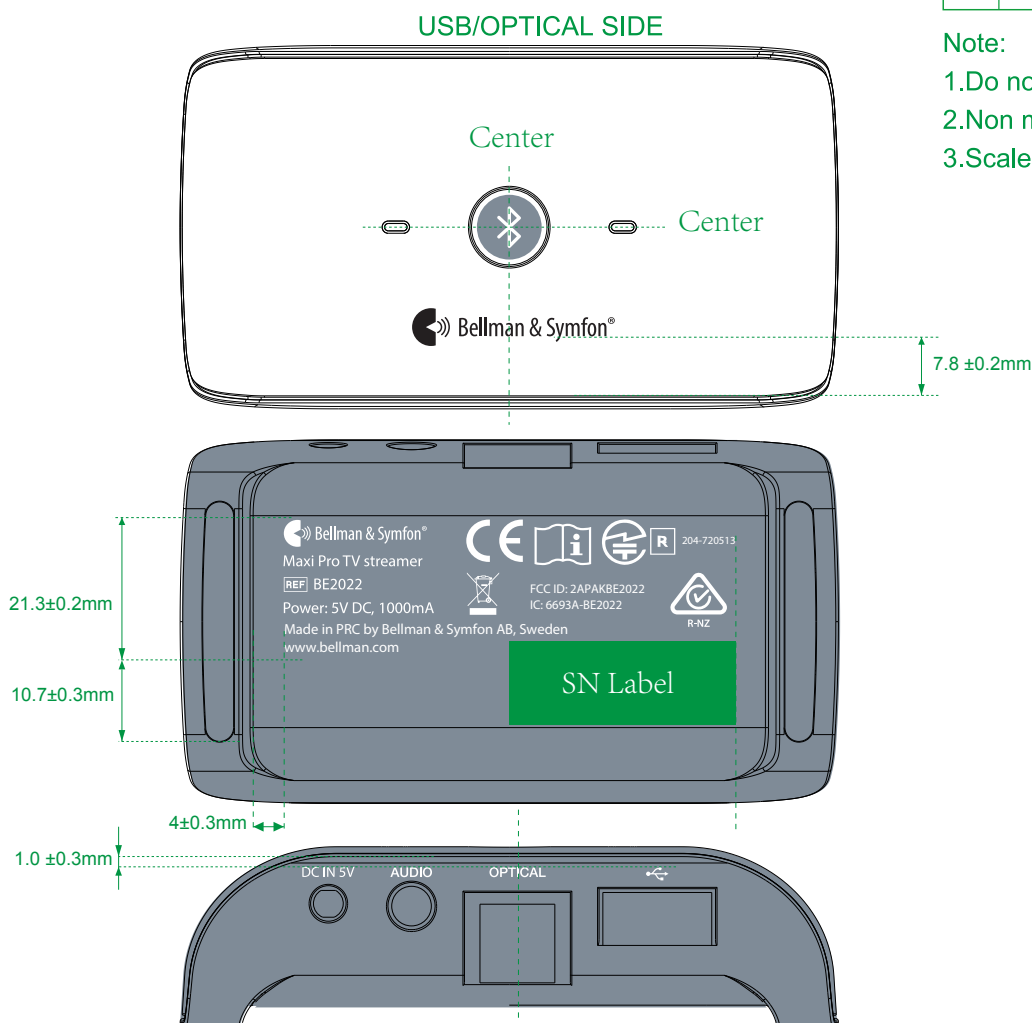

ISSUE	DETAIL	DRW.BY	APP.BY	DATE
008	replace the "DC IN 5V" with "DC IN 5V"	GuangZhi Lin	HaiPengWu	2018-3-5
009	Update the FCC ID and remove the address	Jacky Xie/ HaiPeng Wu	Vickey Li	2018-4-3

**Note:**

1. Do not print green
2. Non marking tolerance by 0.2mm
3. Scale 1:1

## ORIGINAL ARTWORK

Bellman & Symfon®  
Maxi Pro TV streamer  
REF: BE2022  
Power: 5V DC, 1000mA  
Made in PRC by Bellman & Symfon AB, Sweden  
www.bellman.com

CE i R 204-720513

FCC ID: 2APAKBE2022  
IC: 6693A-BE2022

R-NZ

Bluetooth

Width: 3.1 mm  
height: 5.5 mm

Bellman & Symfon®

DC IN 5V AUDIO OPTICAL

Width: 60.8 mm  
height: 18.5 mm

Width: 26.8 mm  
height: 5 mm

Width: 47.8 mm  
height: 1.8 mm