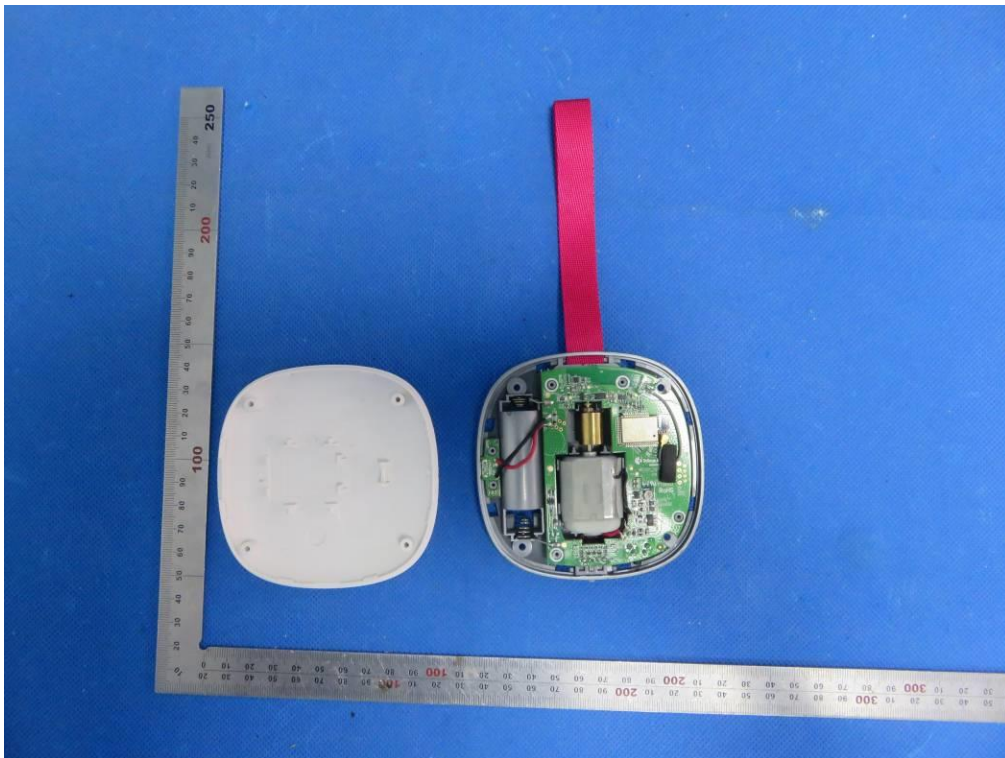

# Internal Photos

Test Model: BE1221

Motor 1

VIEW OF EUT(PORT)

OPEN VIEW OF EUT-1

OPEN VIEW OF EUT-2

OPEN VIEW OF EUT-3

VIEW OF BATTERY

INTERNAL VIEW OF EUT-1

INTERNAL VIEW OF EUT-2

INTERNAL VIEW OF EUT-3

INTERNAL VIEW OF EUT-4

**Motor 2**

VIEW OF EUT(PORT)

OPEN VIEW OF EUT-1

OPEN VIEW OF EUT-2

OPEN VIEW OF EUT-3

VIEW OF BATTERY

INTERNAL VIEW OF EUT-1

INTERNAL VIEW OF EUT-2

INTERNAL VIEW OF EUT-3

INTERNAL VIEW OF EUT-4