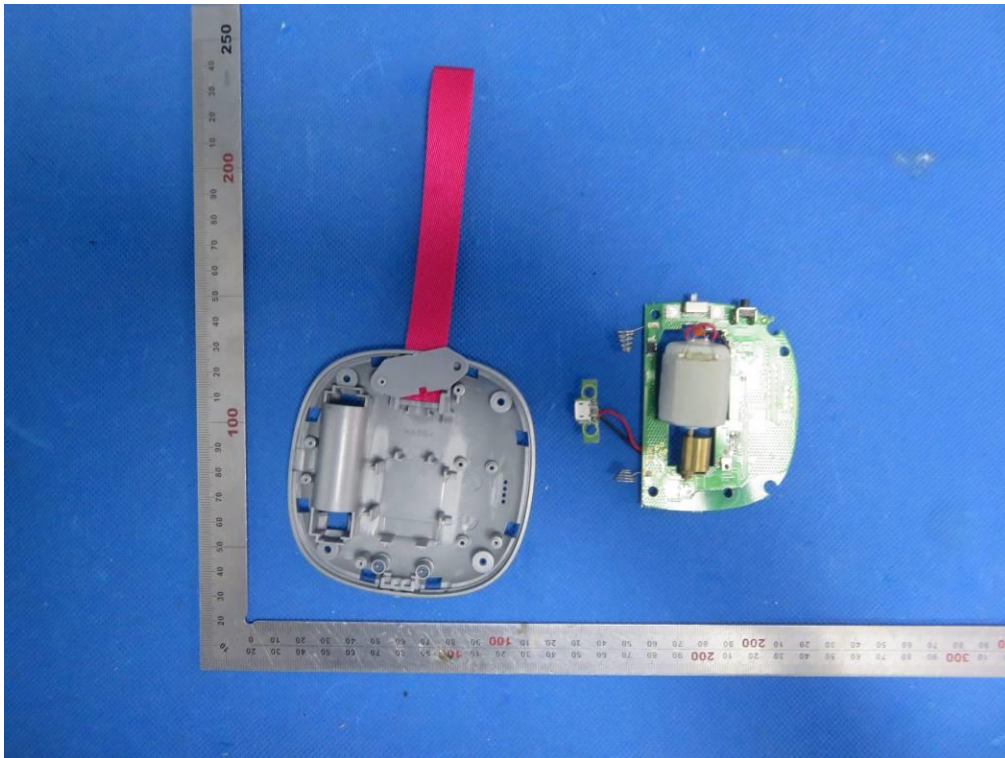

# Internal Photos

Test Model: BE1221

Motor 1

VIEW OF EUT(PORT)

OPEN VIEW OF EUT-1

OPEN VIEW OF EUT-2

OPEN VIEW OF EUT-3

VIEW OF BATTERY

INTERNAL VIEW OF EUT-1

INTERNAL VIEW OF EUT-2

INTERNAL VIEW OF EUT-3

INTERNAL VIEW OF EUT-4

**Motor 2**

VIEW OF EUT(PORT)

OPEN VIEW OF EUT-1

OPEN VIEW OF EUT-2

OPEN VIEW OF EUT-3

VIEW OF BATTERY

INTERNAL VIEW OF EUT-1

INTERNAL VIEW OF EUT-2

INTERNAL VIEW OF EUT-3

INTERNAL VIEW OF EUT-4