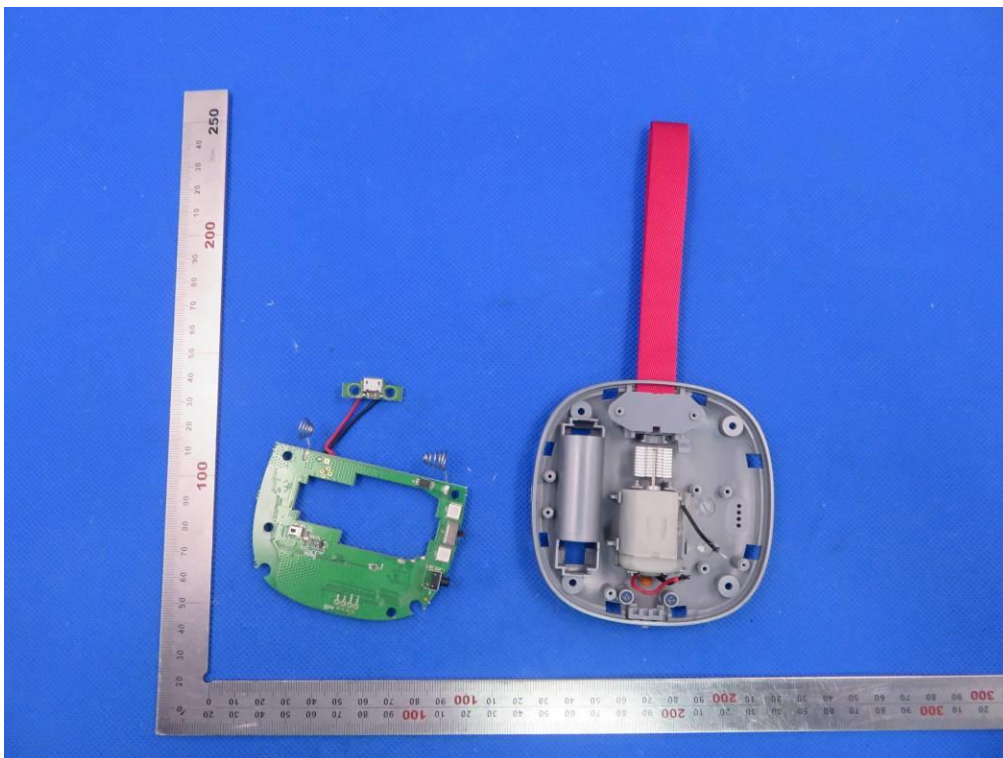

# Internal Photos

Test Model: BE1221

Motor 1

VIEW OF EUT(PORT)

OPEN VIEW OF EUT-1

OPEN VIEW OF EUT-2

OPEN VIEW OF EUT-3

VIEW OF BATTERY

INTERNAL VIEW OF EUT-1

INTERNAL VIEW OF EUT-2

INTERNAL VIEW OF EUT-3

INTERNAL VIEW OF EUT-4

**Motor 2**

VIEW OF EUT(PORT)

OPEN VIEW OF EUT-1

OPEN VIEW OF EUT-2

OPEN VIEW OF EUT-3

VIEW OF BATTERY

INTERNAL VIEW OF EUT-1

INTERNAL VIEW OF EUT-2

INTERNAL VIEW OF EUT-3

INTERNAL VIEW OF EUT-4