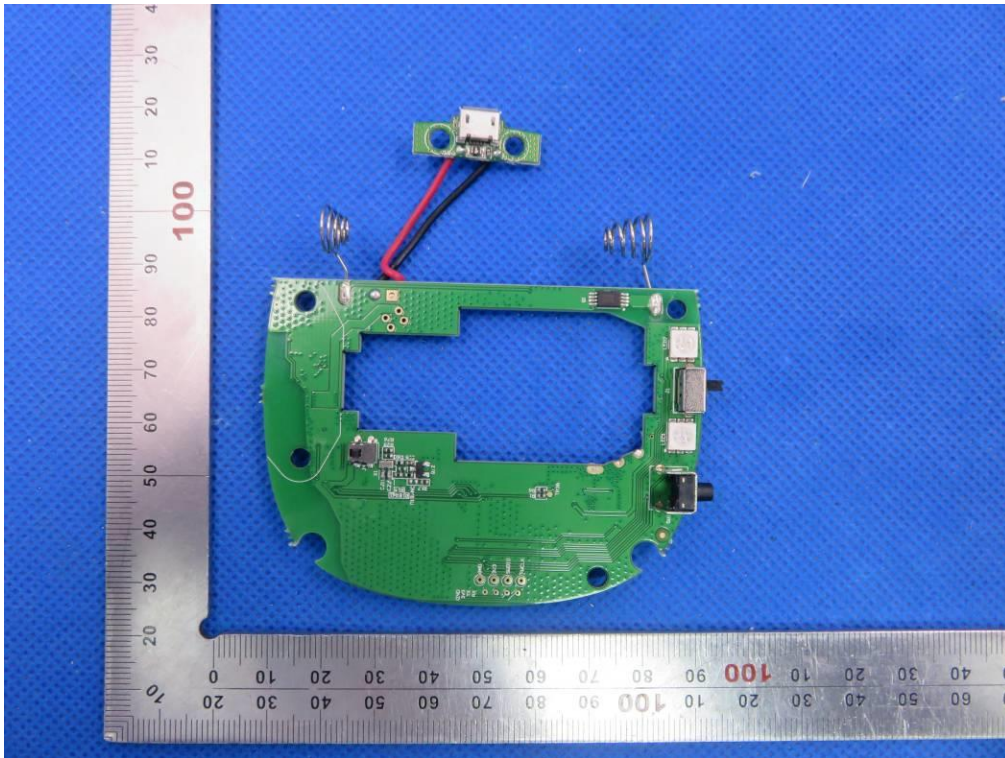

# Internal Photos

Test Model: BE1221

Motor 1

VIEW OF EUT(PORT)

OPEN VIEW OF EUT-1

OPEN VIEW OF EUT-2

OPEN VIEW OF EUT-3

VIEW OF BATTERY

INTERNAL VIEW OF EUT-1

INTERNAL VIEW OF EUT-2

INTERNAL VIEW OF EUT-3

INTERNAL VIEW OF EUT-4

**Motor 2**

VIEW OF EUT(PORT)

OPEN VIEW OF EUT-1

OPEN VIEW OF EUT-2

OPEN VIEW OF EUT-3

VIEW OF BATTERY

INTERNAL VIEW OF EUT-1

INTERNAL VIEW OF EUT-2

INTERNAL VIEW OF EUT-3

INTERNAL VIEW OF EUT-4