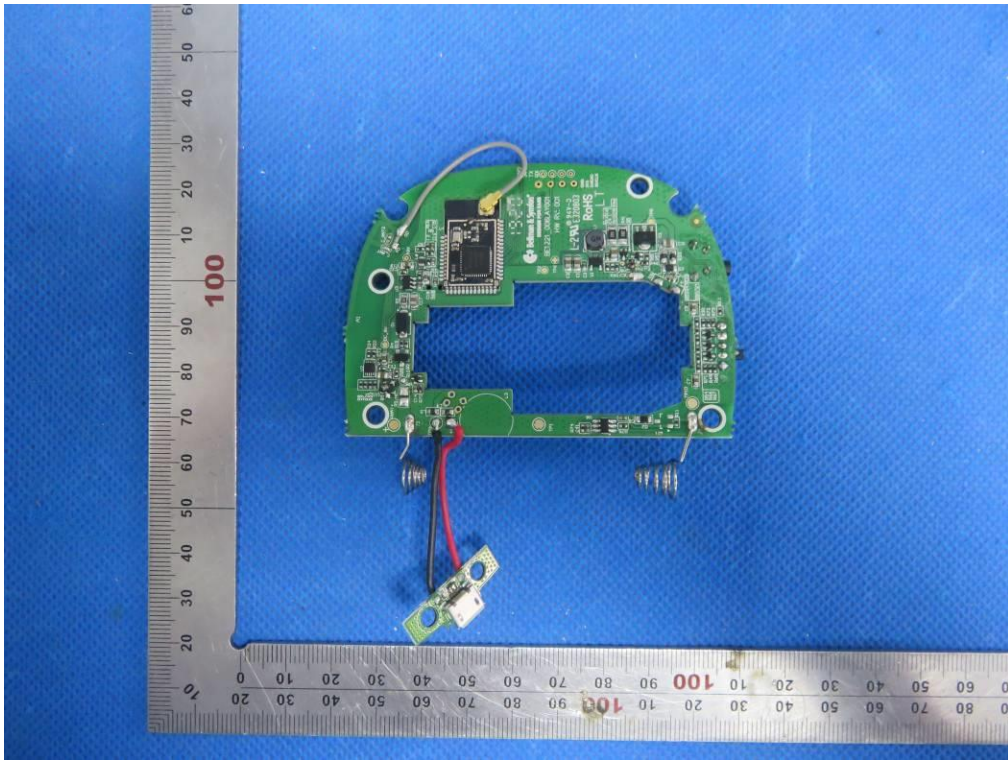

# Internal Photos

Test Model: BE1221

Motor 1

VIEW OF EUT(PORT)

OPEN VIEW OF EUT-1

OPEN VIEW OF EUT-2

OPEN VIEW OF EUT-3

VIEW OF BATTERY

INTERNAL VIEW OF EUT-1

INTERNAL VIEW OF EUT-2

INTERNAL VIEW OF EUT-3

INTERNAL VIEW OF EUT-4

**Motor 2**

VIEW OF EUT(PORT)

OPEN VIEW OF EUT-1

OPEN VIEW OF EUT-2

OPEN VIEW OF EUT-3

VIEW OF BATTERY

INTERNAL VIEW OF EUT-1

INTERNAL VIEW OF EUT-2

INTERNAL VIEW OF EUT-3

INTERNAL VIEW OF EUT-4