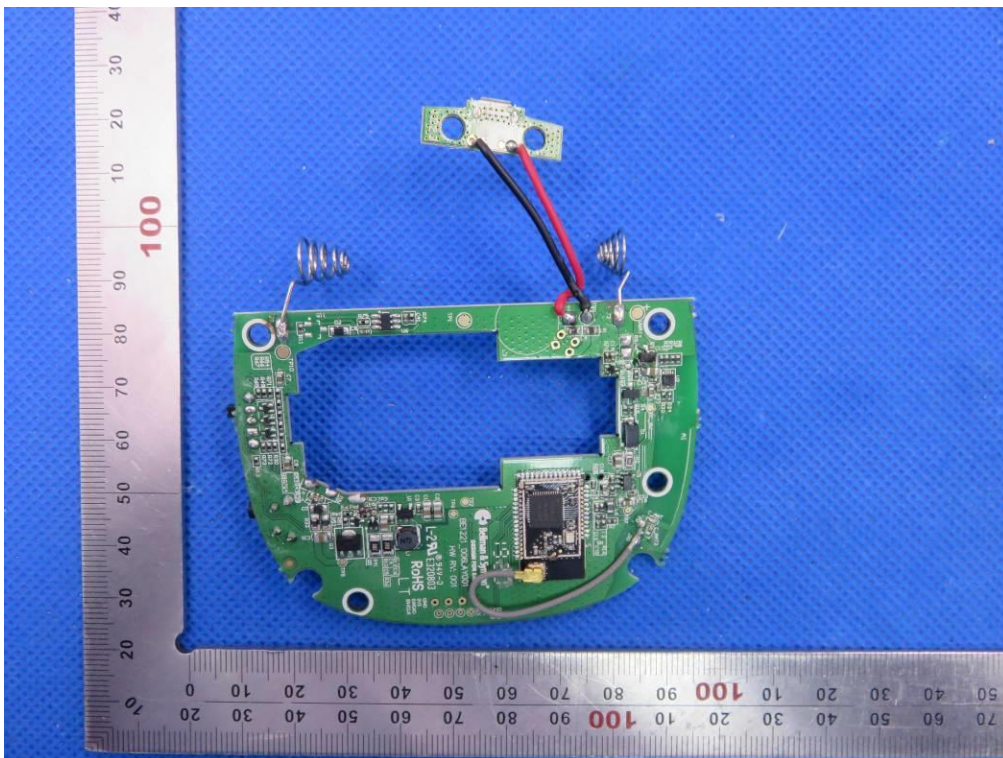

# Internal Photos

Test Model: BE1221

Motor 1

VIEW OF EUT(PORT)

OPEN VIEW OF EUT-1

OPEN VIEW OF EUT-2

OPEN VIEW OF EUT-3

VIEW OF BATTERY

INTERNAL VIEW OF EUT-1

INTERNAL VIEW OF EUT-2

INTERNAL VIEW OF EUT-3

INTERNAL VIEW OF EUT-4

**Motor 2**

VIEW OF EUT(PORT)

OPEN VIEW OF EUT-1

OPEN VIEW OF EUT-2

OPEN VIEW OF EUT-3

VIEW OF BATTERY

INTERNAL VIEW OF EUT-1

INTERNAL VIEW OF EUT-2

INTERNAL VIEW OF EUT-3

INTERNAL VIEW OF EUT-4