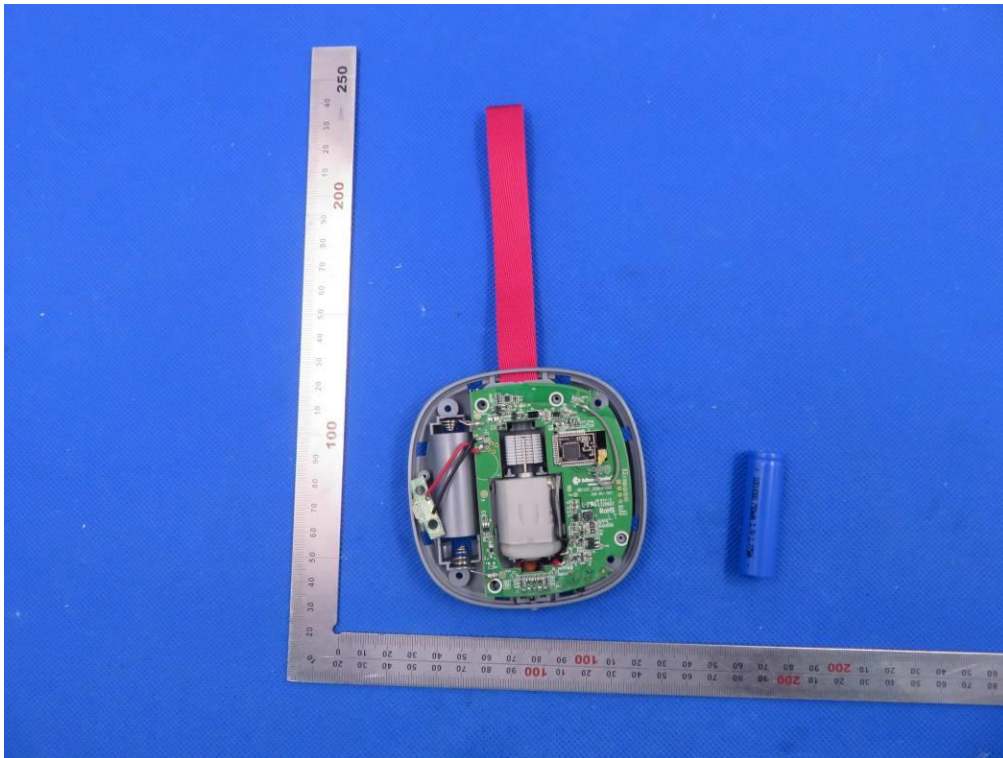

# Internal Photos

Test Model: BE1221

Motor 1

VIEW OF EUT(PORT)

OPEN VIEW OF EUT-1

OPEN VIEW OF EUT-2

OPEN VIEW OF EUT-3

VIEW OF BATTERY

INTERNAL VIEW OF EUT-1

INTERNAL VIEW OF EUT-2

INTERNAL VIEW OF EUT-3

INTERNAL VIEW OF EUT-4

**Motor 2**

VIEW OF EUT(PORT)

OPEN VIEW OF EUT-1

OPEN VIEW OF EUT-2

OPEN VIEW OF EUT-3

VIEW OF BATTERY

INTERNAL VIEW OF EUT-1

INTERNAL VIEW OF EUT-2

INTERNAL VIEW OF EUT-3

INTERNAL VIEW OF EUT-4