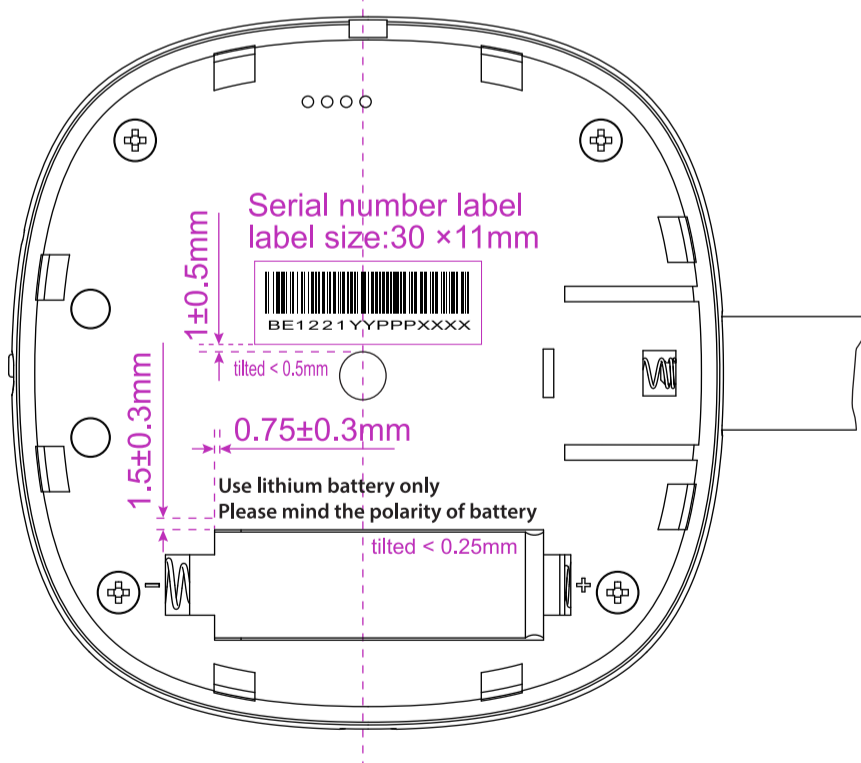

ISSUE	DETAIL	DRW.BY	APP.BY	DATE
2019-06-28	Silkprint	har	pgj	2019-06-28

Note:

1. Do not print Pantone purple C
2. Non marking tolerance by 0.3mm
3. Scale 1:1

ARTWORK

 **White**

Use lithium battery only
Please mind the polarity of battery

Width: 42 mm
Height: 6 mm

 **Pantone 430C**

 **Bellman & Symfon®**

Vibio bed shaker REF BE1221
Battery: built in 3.7V, 750mAh
DC input: 5V, 1000mA max
Bellman & Symfon AB
Södra Långebergsgatan 30
436 32 Askim, Sweden
FCC ID: 2APAKBE1221
IC: 6693A-BE1221

Width: 34.8 mm
Height: 38.4 mm

COLORS

 **Pantone 430C**

 **White**